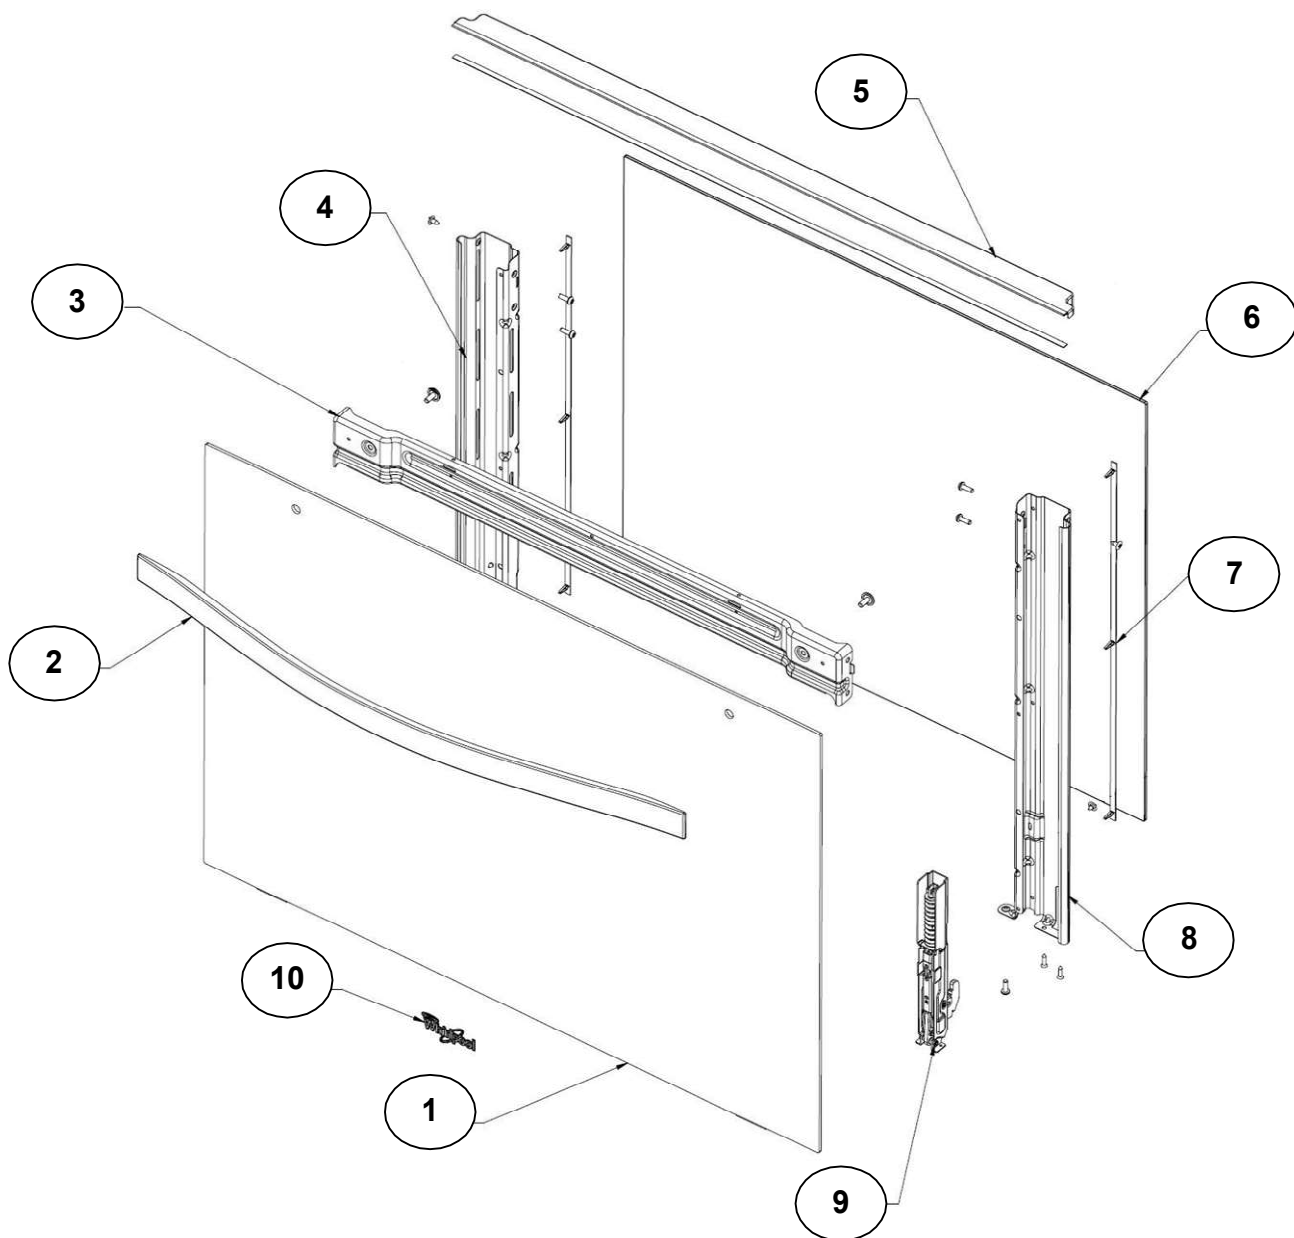

No. Ilus.	DESCRIPCIÓN	Cant.	No. de Parte
1	MASK & OUTER GLASS ASM U.S.L.	1	W10528449
2	OVEN DOOR HANDLE	1	W10397442
3	OVEN DOOR CROSS SUPPORT	1	W10387343
4	OVEN DOOR PILLAR LEFT	1	W10445015
5	UPPER TRIM - OVEN DOOR	1	W10527324
6	INNER GLASS - OVEN DOOR	1	W10372163
7	INNER GLASS SEAL	2	W10292266
8	OVEN DOOR PILLAR RIGHT	1	W10445013
9	OVEN DOOR HINGE	2	W10420753
10	BADGE-WHIRLPOOL CENTENNIAL	1	W10481433
**	OVEN DOOR UNIVERSAL S.L.	**	W10493699