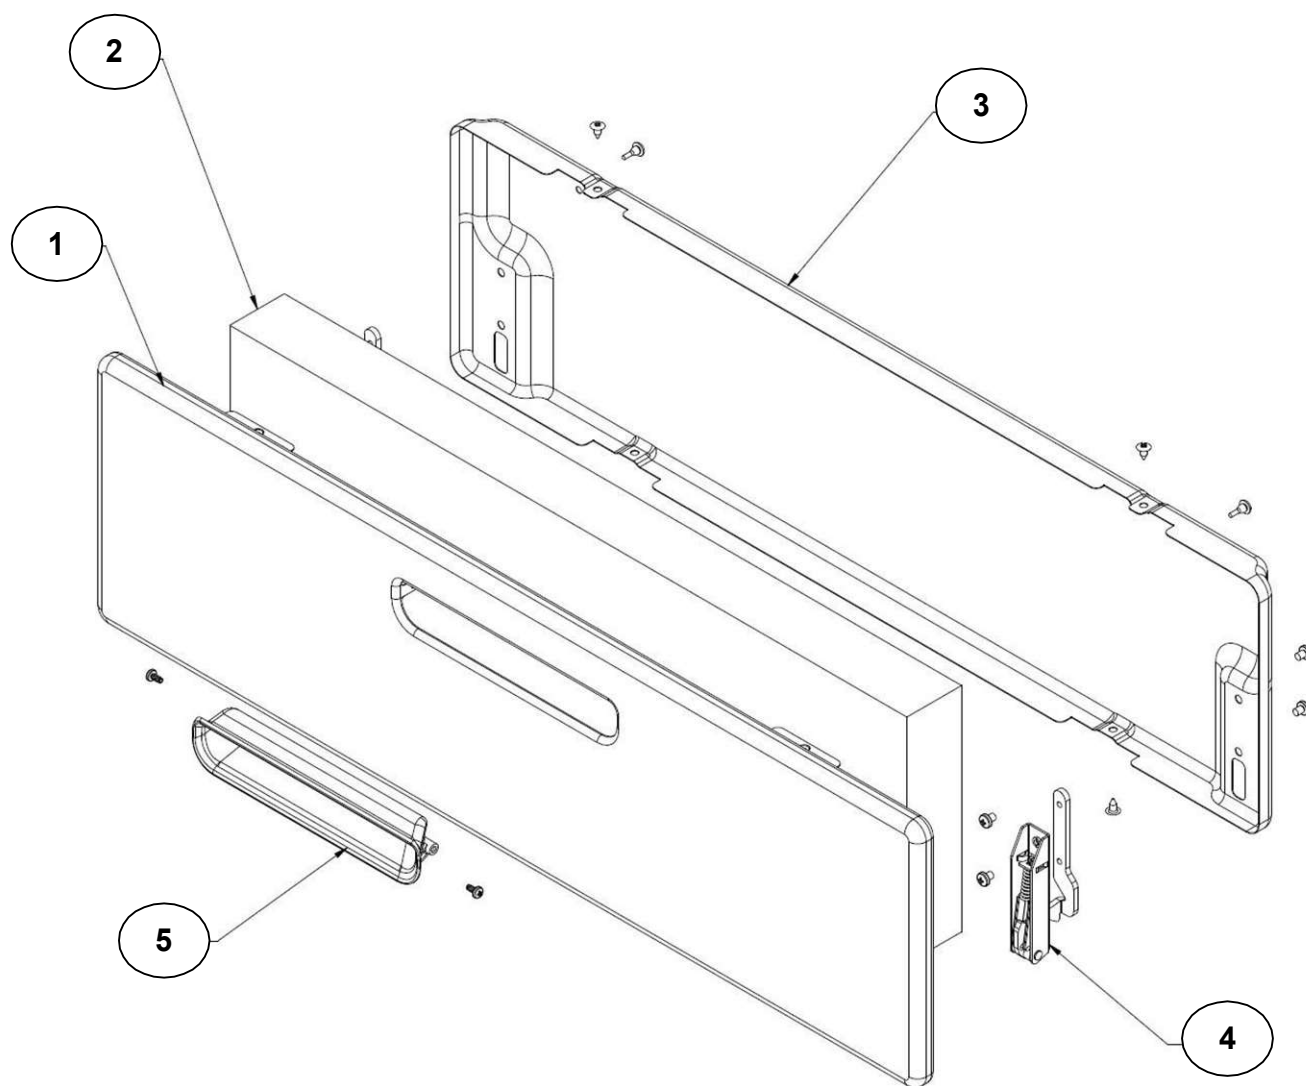

No. Ilus.	DESCRIPCIÓN	Cant.	No. de Parte
1	OUTER BROILER DOOR - UNIVERSAL STEEL	1	W10567141
2	INSULATION - BROILER DOOR 30"	1	W10075717
3	30" INNER BROILER DOOR	1	W10446851
4	BROILER DOOR HINGE	2	W10444702
5	HANDLE - BROILER DOOR, SHADOW GRAY	1	W10495568
**	BROILER DOOR ASM - UNIVERSAL STEEL	**	W10529715

KIT DE CONVERSION GAS NATURAL:	~~W10513469~~	
Componentes a solicitar:	W10132112 (4)	ORIFICE STD BURNER
	W10118331 (2)	ORIFICE SUPER BURNER
	W10539375 (1)	ORIFICE OVEN BURNER
	W10121465 (1)	BY-PASS THERMOSTAT
	W10452674 (2)	VALVE FOR SUPER BURNER
	W10452673 (4)	VALVE FOR STD BURNER