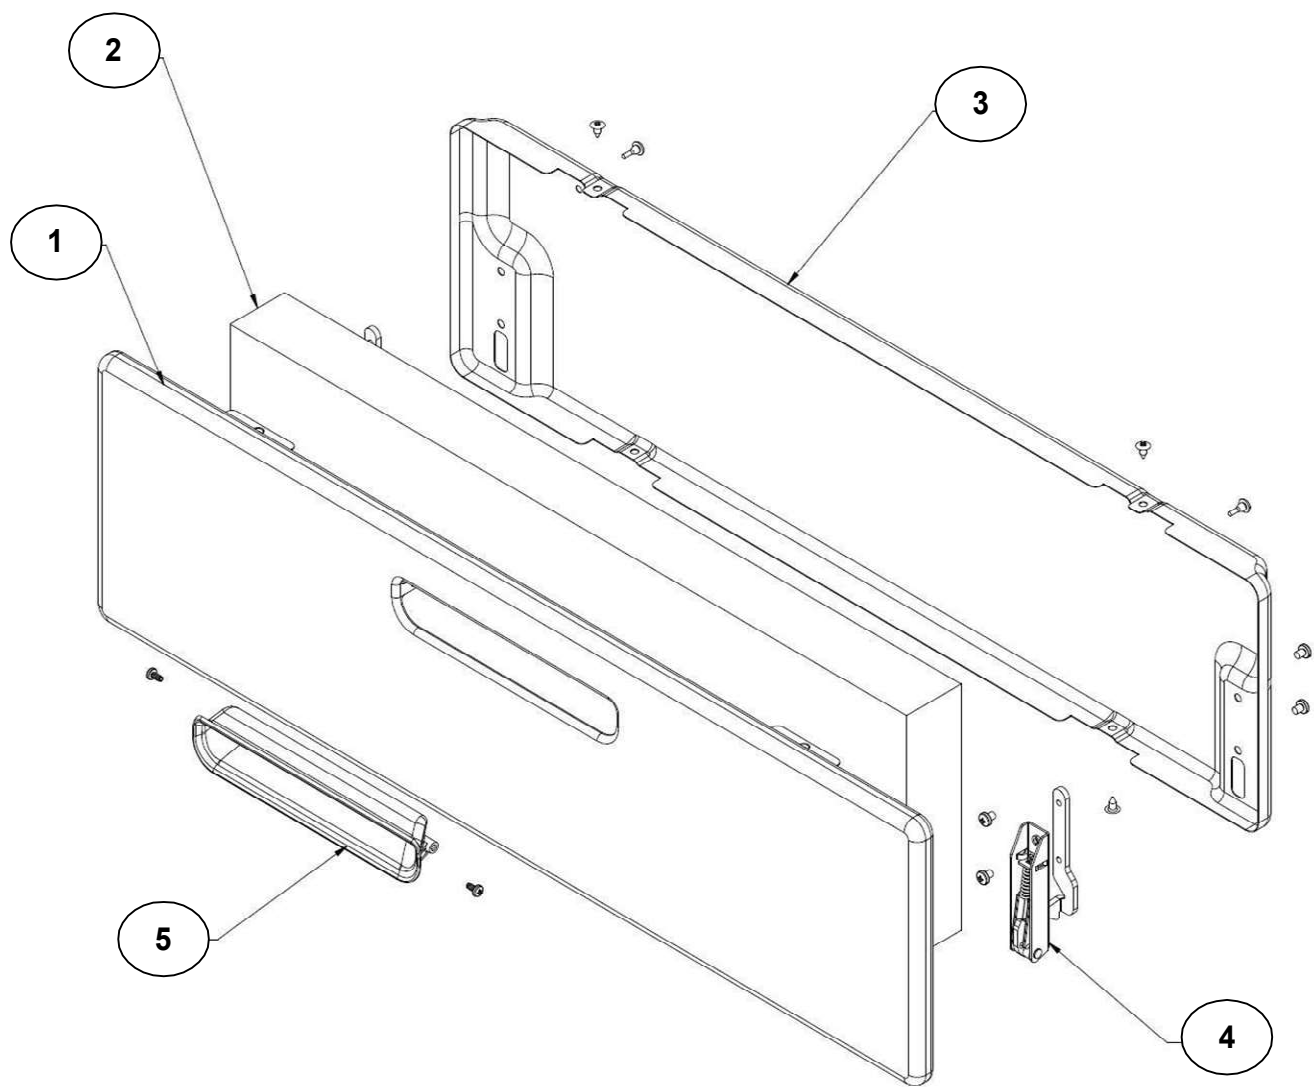

No. Ilus.	DESCRIPCIÓN	Cant.	No. de Parte
1	OUTER BROILER DOOR - UNIVERSAL STEEL	1	W10567141
**	INSULATION - BROILER DOOR 30"	**	W10075717
3	30" INNER BROILER DOOR	1	W10446851
4	BROILER DOOR HINGE RIGHT	1	W10661466
	BROILER DOOR HINGE LEFT	1	W10625517
5	HANDLE - BROILER DOOR, SHADOW GRAY	1	W10495568
**	BROILER DOOR ASM - UNIVERSAL STEEL	**	W10529715

KIT DE CONVERSION GAS NATURAL:		W10513469
Componentes a solicitar:	W10132112 (4)	ORIFICE STD BURNER
	W10118331 (2)	ORIFICE SUPER BURNER
	W10539375 (1)	ORIFICE OVEN BURNER
	W10121465 (1)	BY-PASS THERMOSTAT
	W10452674 (2)	VALVE FOR SUPER BURNER
	W10452673 (4)	VALVE FOR STD BURNER