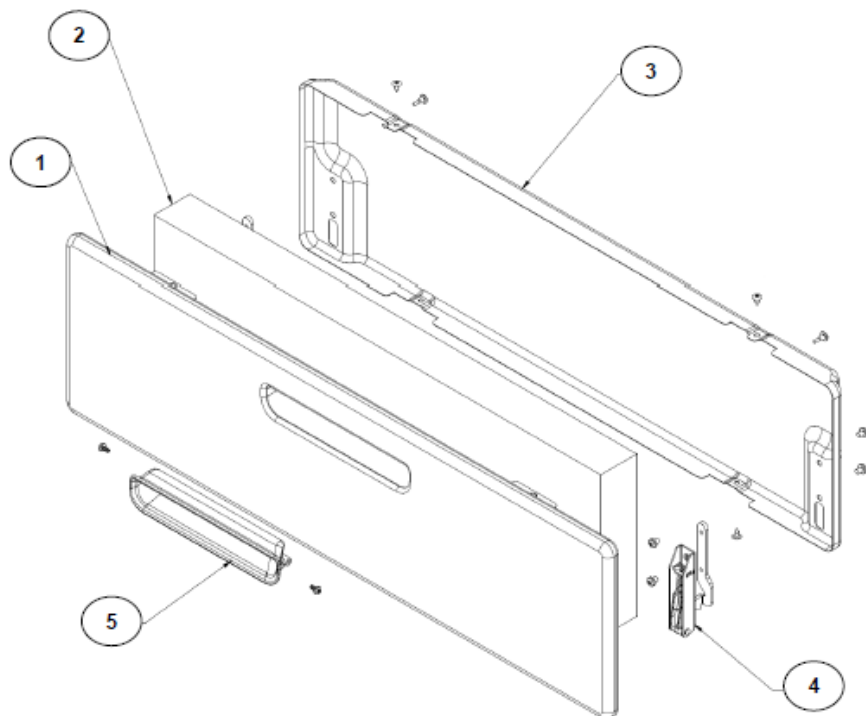

WF6550S00 PUERTA ASADOR