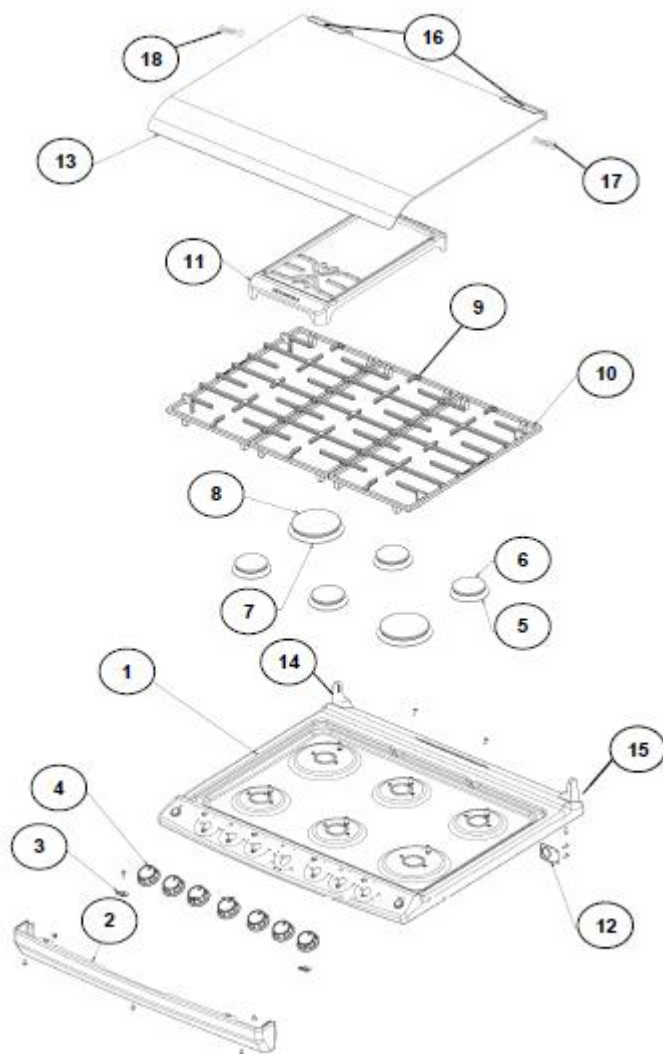

**WF6550S00 CUBIERTA,
QUEMADORES**

**WF6550S00 CUBIERTA,
QUEMADORES**

1	W10491395	COOKTOP
2	W10381581	FRONT PANEL EXTENTION SS
3	W10381674	FRONT CLIP COOKTOP
4	W10387486	SINGLE KNOB GRAY
5	W10354371	STD BURNER
6	W10354292	STD CAP BURNER
7	W10356319	SUPER BURNER
8	W10354293	SUPER BURNER CAP
9	W10469928	GRATE CENTRAL CAST IRON
10	W10469929	GRATE LATERAL CAST IRON
11	W10387432	GRIDDLE STAMPED-ENAMEL
12	W10381587	BRACKET MANIFOLD TUBE
13	W10530676	GLASS LID ASSY
14	W10546253	BRACKET - LS, GLASS LID - BLACK
15	W10546251	BRACKET - RS, GLASS LID - BLACK
16	W10477615	TRIM - GLASS LID, SHORT
17	W10206666	R.H. HINGE GLASS LID
18	W10206667	L.H. HINGE GLASS LID
*	W10373346	BUMPER GLASS LID

WF6550S00 GABINETE

WF6550S00 GABINETE

WF6550S00 GABINETE

1	W10448074	FRONT FRAME
2	W10354874	SIDE PANEL - MIDNIGHT GREY
3	W10515063	BROIL BACK COVER
4	W10358263	C - BRACKET
5	W10364813	CORNER BRACKET RH
6	W10446940	CORNER BRACKET LF
7	W10387513	FRONT BRACKET OVEN BURNER
8	W10327222	COUNTER SUPPORT
9	W10387044	OVEN DOOR SEAL
10	W10498418	BASE CORNER FRONT
11	W10446524	BASE RAIL
12	W10327223	CROSS SUPPORT - 30"
13	W10354862	FRONT VERTICAL PILLAR F/S
14	W10364807	OVEN INSULATION WRAPPER 30"
15	W10446939	ALUMINUM FOIL ULTRA
16	W10364804	OVEN RACK
17	W10448075	OVEN BOTTOM 30"
18	W10386485	FLUE BOX ASM
19	W10381594	BRACKET OVEN BURNER

WF6550S00 SISTEMA COMBUSTION

WF6550S00 SISTEMA COMBUSTION

1	W10381640	MANIFOLD TUBE
2	W10452673	VALVE SURF ZAMAK TUB.SUP
3	W10452660	VALVE SURF ZAMAK TUB.STD
4	W10444637	THERMOSTAT
5	W10381607	FRONT TUBING ASM - SUP
6	W10381608	FRONT TUBING ASM - STD
7	W10381610	REAR TUBING ASM - STD
8	W10387480	REAR TUBING ASM - SUP
9	W10354300	BRACKET - SURFACE BURNER
10	98017323	NUT BRACKET TUBING
11	W10477593	OVEN BURNER
12	W10458650	OVEN TUBING - UPPER THERMOSTAT
13	W10381596	TUBING ASSY BOTTOM - OVEN
14	98017516	SADDLE CONNECTION
15	W10075697	SADDLE CONNECTION
16	W10387478	OVEN TUBING CONNECTOR
*	W10444635	MANIFOLD TUBE ASSY
*	W10513469	KIT CONV NG
*	W10513466	KIT CONV LP