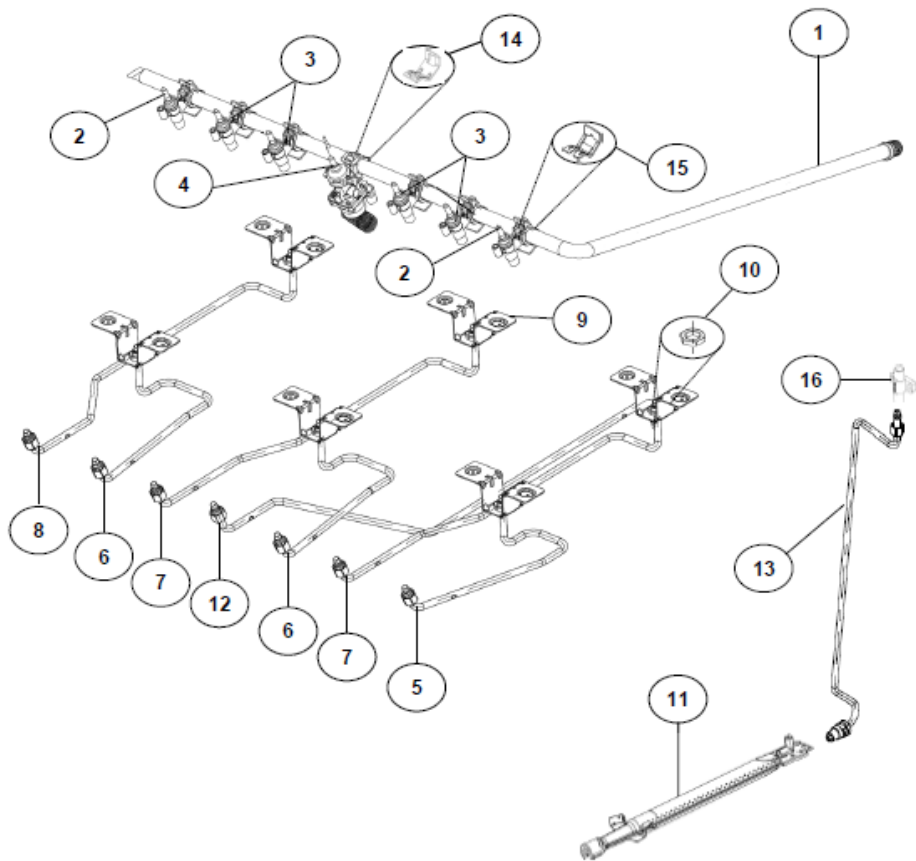

WF6550S00 GABINETE

WF6550S00 GABINETE

WF6550S00 GABINETE

1	W10448074	FRONT FRAME
2	W10354874	SIDE PANEL - MIDNIGHT GREY
3	W10515063	BROIL BACK COVER
4	W10358263	C - BRACKET
5	W10364813	CORNER BRACKET RH
6	W10446940	CORNER BRACKET LF
7	W10387513	FRONT BRACKET OVEN BURNER
8	W10327222	COUNTER SUPPORT
9	W10387044	OVEN DOOR SEAL
10	W10498418	BASE CORNER FRONT
11	W10446524	BASE RAIL
12	W10327223	CROSS SUPPORT - 30"
13	W10354862	FRONT VERTICAL PILLAR F/S
14	W10364807	OVEN INSULATION WRAPPER 30"
15	W10446939	ALUMINUM FOIL ULTRA
16	W10364804	OVEN RACK
17	W10448075	OVEN BOTTOM 30"
18	W10386485	FLUE BOX ASM
19	W10381594	BRACKET OVEN BURNER

WF6550S00 SISTEMA COMBUSTION

WF6550S00 SISTEMA COMBUSTION

1	W10381640	MANIFOLD TUBE
2	W10452673	VALVE SURF ZAMAK TUB.SUP
3	W10452660	VALVE SURF ZAMAK TUB.STD
4	W10444637	THERMOSTAT
5	W10381607	FRONT TUBING ASM - SUP
6	W10381608	FRONT TUBING ASM - STD
7	W10381610	REAR TUBING ASM - STD
8	W10387480	REAR TUBING ASM - SUP
9	W10354300	BRACKET - SURFACE BURNER
10	98017323	NUT BRACKET TUBING
11	W10477593	OVEN BURNER
12	W10458650	OVEN TUBING - UPPER THERMOSTAT
13	W10381596	TUBING ASSY BOTTOM - OVEN
14	98017516	SADDLE CONNECTION
15	W10075697	SADDLE CONNECTION
16	W10387478	OVEN TUBING CONNECTOR
*	W10444635	MANIFOLD TUBE ASSY
*	W10513469	KIT CONV NG
*	W10513466	KIT CONV LP

WF6550S00 SISTEMA ELECTRICO

WF6550S00 SISTEMA ELECTRICO

1	W10446865	MAIN HARNESS F & F
2	W10446869	OVEN LIGHT SWITCH - SH GRY
3	W10446870	IGNITION SWITCH SH GRAY
4	W10455035	SPARK MODULE 6 POS.
5	W10452019	OVEN BULB
6	W10114530	SOCKET - OVEN LIGHT
7	W10391624	TOP ELECTRODE 740
	W10391625	TOP ELECTRODE 650
	W10381604	TOP ELECTRODE 500
	W10381605	TOP ELECTRODE 350
8	W10422212	CLIP IGNITOR -TOP BURNER