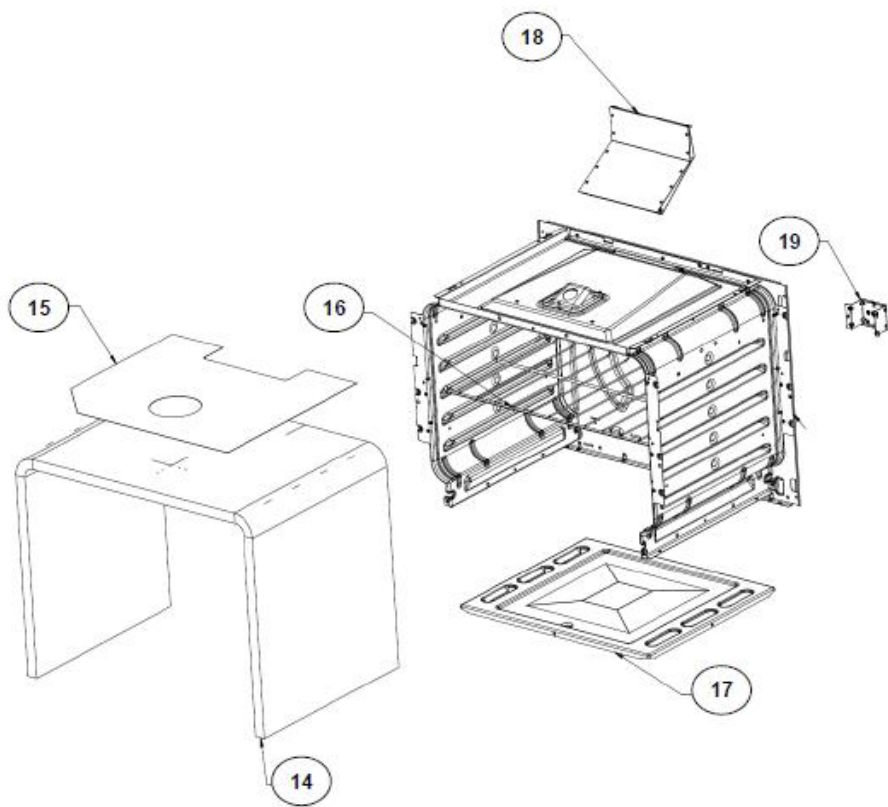

**WF6550S00 CUBIERTA,
QUEMADORES**

**WF6550S00 CUBIERTA,
QUEMADORES**

1	W10491395	COOKTOP
2	W10381581	FRONT PANEL EXTENTION SS
3	W10381674	FRONT CLIP COOKTOP
4	W10387486	SINGLE KNOB GRAY
5	W10354371	STD BURNER
6	W10354292	STD CAP BURNER
7	W10356319	SUPER BURNER
8	W10354293	SUPER BURNER CAP
9	W10469928	GRATE CENTRAL CAST IRON
10	W10469929	GRATE LATERAL CAST IRON
11	W10387432	GRIDDLE STAMPED-ENAMEL
12	W10381587	BRACKET MANIFOLD TUBE
13	W10530676	GLASS LID ASSY
14	W10546253	BRACKET - LS, GLASS LID - BLACK
15	W10546251	BRACKET - RS, GLASS LID - BLACK
16	W10477615	TRIM - GLASS LID, SHORT
17	W10206666	R.H. HINGE GLASS LID
18	W10206667	L.H. HINGE GLASS LID
*	W10373346	BUMPER GLASS LID

WF6550S00 GABINETE

WF6550S00 GABINETE

WF6550S00 GABINETE

1	W10448074	FRONT FRAME
2	W10354874	SIDE PANEL - MIDNIGHT GREY
3	W10515063	BROIL BACK COVER
4	W10358263	C - BRACKET
5	W10364813	CORNER BRACKET RH
6	W10446940	CORNER BRACKET LF
7	W10387513	FRONT BRACKET OVEN BURNER
8	W10327222	COUNTER SUPPORT
9	W10387044	OVEN DOOR SEAL
10	W10498418	BASE CORNER FRONT
11	W10446524	BASE RAIL
12	W10327223	CROSS SUPPORT - 30"
13	W10354862	FRONT VERTICAL PILLAR F/S
14	W10364807	OVEN INSULATION WRAPPER 30"
15	W10446939	ALUMINUM FOIL ULTRA
16	W10364804	OVEN RACK
17	W10448075	OVEN BOTTOM 30"
18	W10386485	FLUE BOX ASM
19	W10381594	BRACKET OVEN BURNER