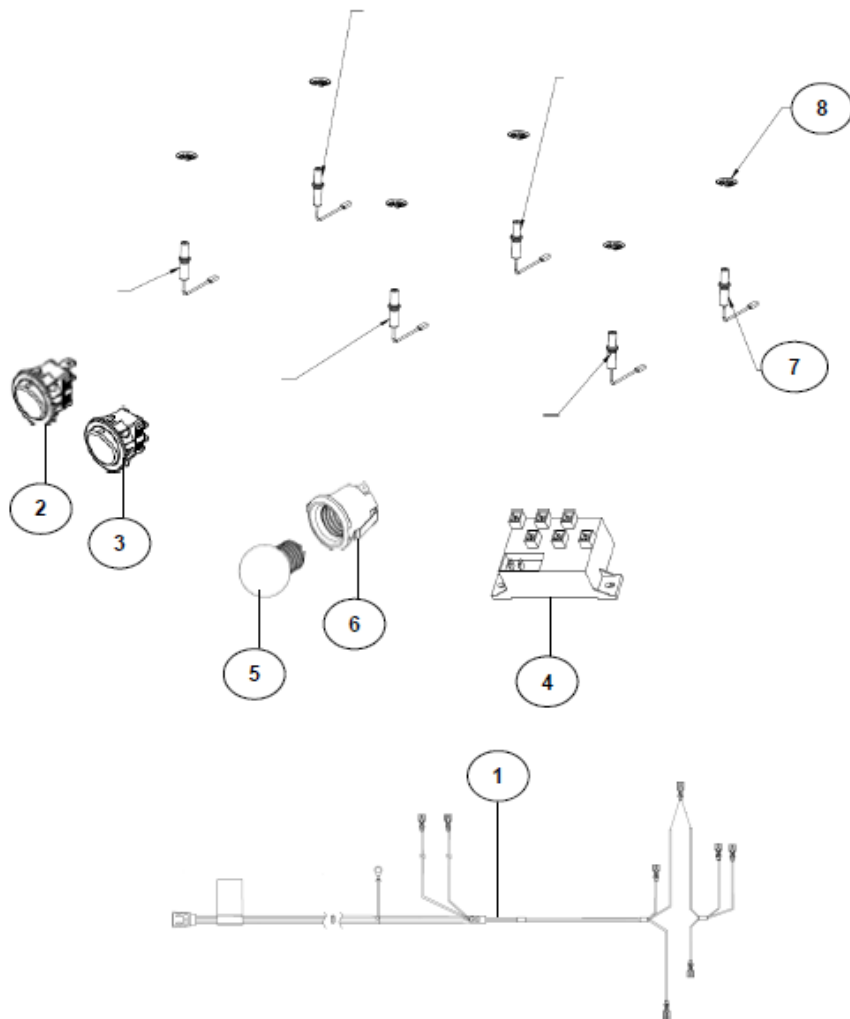

WF6550S00 SISTEMA COMBUSTION

WF6550S00 SISTEMA COMBUSTION

1	W10381640	MANIFOLD TUBE
2	W10452673	VALVE SURF ZAMAK TUB.SUP
3	W10452660	VALVE SURF ZAMAK TUB.STD
4	W10444637	THERMOSTAT
5	W10381607	FRONT TUBING ASM - SUP
6	W10381608	FRONT TUBING ASM - STD
7	W10381610	REAR TUBING ASM - STD
8	W10387480	REAR TUBING ASM - SUP
9	W10354300	BRACKET - SURFACE BURNER
10	98017323	NUT BRACKET TUBING
11	W10477593	OVEN BURNER
12	W10458650	OVEN TUBING - UPPER THERMOSTAT
13	W10381596	TUBING ASSY BOTTOM - OVEN
14	98017516	SADDLE CONNECTION
15	W10075697	SADDLE CONNECTION
16	W10387478	OVEN TUBING CONNECTOR
*	W10444635	MANIFOLD TUBE ASSY
*	W10513469	KIT CONV NG
*	W10513466	KIT CONV LP

WF6550S00 SISTEMA ELECTRICO

WF6550S00 SISTEMA ELECTRICO

1	W10446865	MAIN HARNESS F & F
2	W10446869	OVEN LIGHT SWITCH - SH GRY
3	W10446870	IGNITION SWITCH SH GRAY
4	W10455035	SPARK MODULE 6 POS.
5	W10452019	OVEN BULB
6	W10114530	SOCKET - OVEN LIGHT
7	W10391624	TOP ELECTRODE 740
	W10391625	TOP ELECTRODE 650
	W10381604	TOP ELECTRODE 500
	W10381605	TOP ELECTRODE 350
8	W10422212	CLIP IGNITOR -TOP BURNER

WF6550S00 PUERTA HORNO

WF6550S00 PUERTA HORNO

1	W10528450	FS MASK & OUTER GLASS ASM S.S.
2	W10397442	OVEN DOOR HANDLE
3	W10387343	OVEN DOOR CROSS SUPPORT
4	W10445015	OVEN DOOR PILLAR LEFT
5	W10527324	UPPER TRIM - OVEN DOOR
6	W10372163	INNER GLASS - OVEN DOOR
7	W10292266	INNER GLASS SEAL
8	W10445013	OVEN DOOR PILLAR RIGHT
9	W10420753	OVEN DOOR HINGE
10	W10481433	BADGE-WHIRLPOOL CENTENNIAL
*	W10493700	OVEN DOOR, METAL - SS