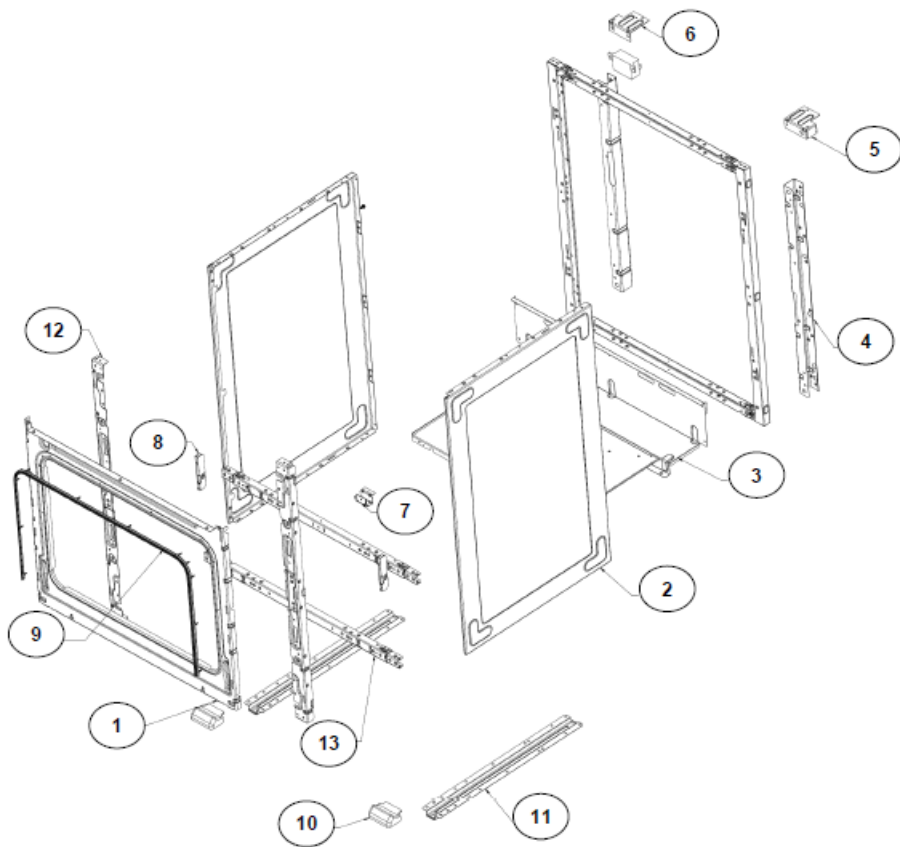

**WF6550S00 CUBIERTA,
QUEMADORES**

**WF6550S00 CUBIERTA,
QUEMADORES**

1	W10491395	COOKTOP
2	W10381581	FRONT PANEL EXTENTION SS
3	W10381674	FRONT CLIP COOKTOP
4	W10387486	SINGLE KNOB GRAY
5	W10354371	STD BURNER
6	W10354292	STD CAP BURNER
7	W10356319	SUPER BURNER
8	W10354293	SUPER BURNER CAP
9	W10469928	GRATE CENTRAL CAST IRON
10	W10469929	GRATE LATERAL CAST IRON
11	W10387432	GRIDDLE STAMPED-ENAMEL
12	W10381587	BRACKET MANIFOLD TUBE
13	W10530676	GLASS LID ASSY
14	W10546253	BRACKET - LS, GLASS LID - BLACK
15	W10546251	BRACKET - RS, GLASS LID - BLACK
16	W10477615	TRIM - GLASS LID, SHORT
17	W10206666	R.H. HINGE GLASS LID
18	W10206667	L.H. HINGE GLASS LID
*	W10373346	BUMPER GLASS LID

WF6550S00 GABINETE

WF6550S00 GABINETE

WF6550S00 GABINETE

1	W10448074	FRONT FRAME
2	W10354874	SIDE PANEL - MIDNIGHT GREY
3	W10515063	BROIL BACK COVER
4	W10358263	C - BRACKET
5	W10364813	CORNER BRACKET RH
6	W10446940	CORNER BRACKET LF
7	W10387513	FRONT BRACKET OVEN BURNER
8	W10327222	COUNTER SUPPORT
9	W10387044	OVEN DOOR SEAL
10	W10498418	BASE CORNER FRONT
11	W10446524	BASE RAIL
12	W10327223	CROSS SUPPORT - 30"
13	W10354862	FRONT VERTICAL PILLAR F/S
14	W10364807	OVEN INSULATION WRAPPER 30"
15	W10446939	ALUMINUM FOIL ULTRA
16	W10364804	OVEN RACK
17	W10448075	OVEN BOTTOM 30"
18	W10386485	FLUE BOX ASM
19	W10381594	BRACKET OVEN BURNER