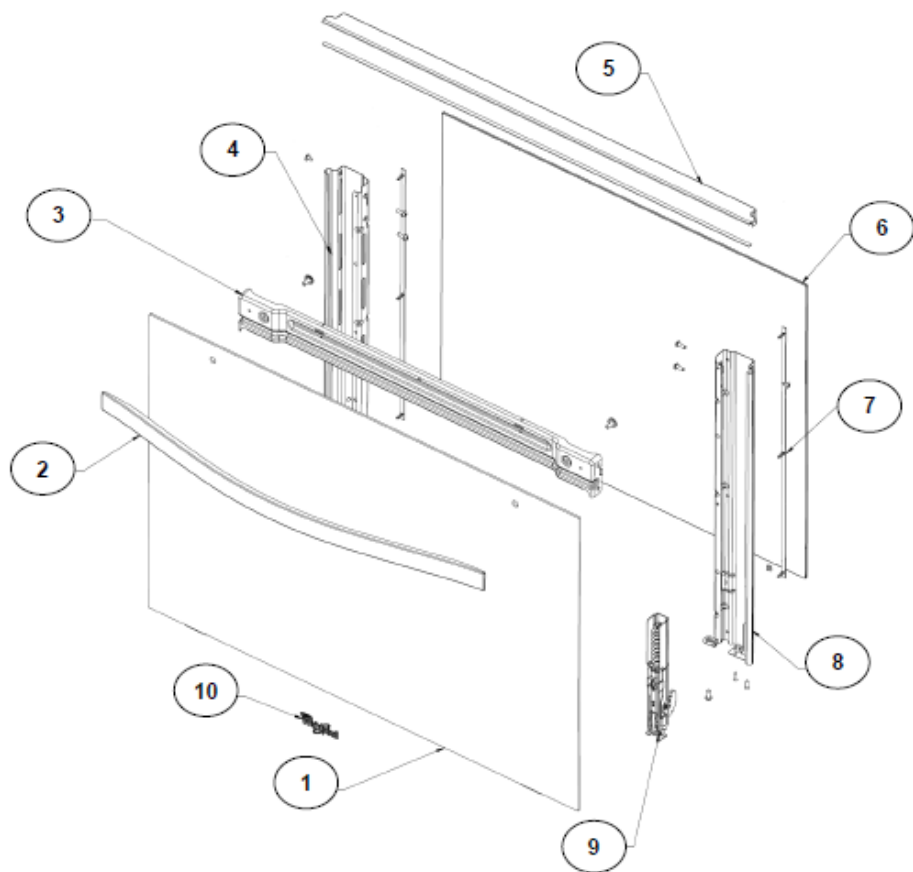

WF6550S00 SISTEMA ELECTRICO

WF6550S00 SISTEMA ELECTRICO

1	W10446865	MAIN HARNESS F & F
2	W10446869	OVEN LIGHT SWITCH - SH GRY
3	W10446870	IGNITION SWITCH SH GRAY
4	W10455035	SPARK MODULE 6 POS.
5	W10452019	OVEN BULB
6	W10114530	SOCKET - OVEN LIGHT
7	W10391624	TOP ELECTRODE 740
	W10391625	TOP ELECTRODE 650
	W10381604	TOP ELECTRODE 500
	W10381605	TOP ELECTRODE 350
8	W10422212	CLIP IGNITOR -TOP BURNER

WF6550S00 PUERTA HORNO

WF6550S00 PUERTA HORNO

1	W10528450	FS MASK & OUTER GLASS ASM S.S.
2	W10397442	OVEN DOOR HANDLE
3	W10387343	OVEN DOOR CROSS SUPPORT
4	W10445015	OVEN DOOR PILLAR LEFT
5	W10527324	UPPER TRIM - OVEN DOOR
6	W10372163	INNER GLASS - OVEN DOOR
7	W10292266	INNER GLASS SEAL
8	W10445013	OVEN DOOR PILLAR RIGHT
9	W10420753	OVEN DOOR HINGE
10	W10481433	BADGE-WHIRLPOOL CENTENNIAL
*	W10493700	OVEN DOOR, METAL - SS