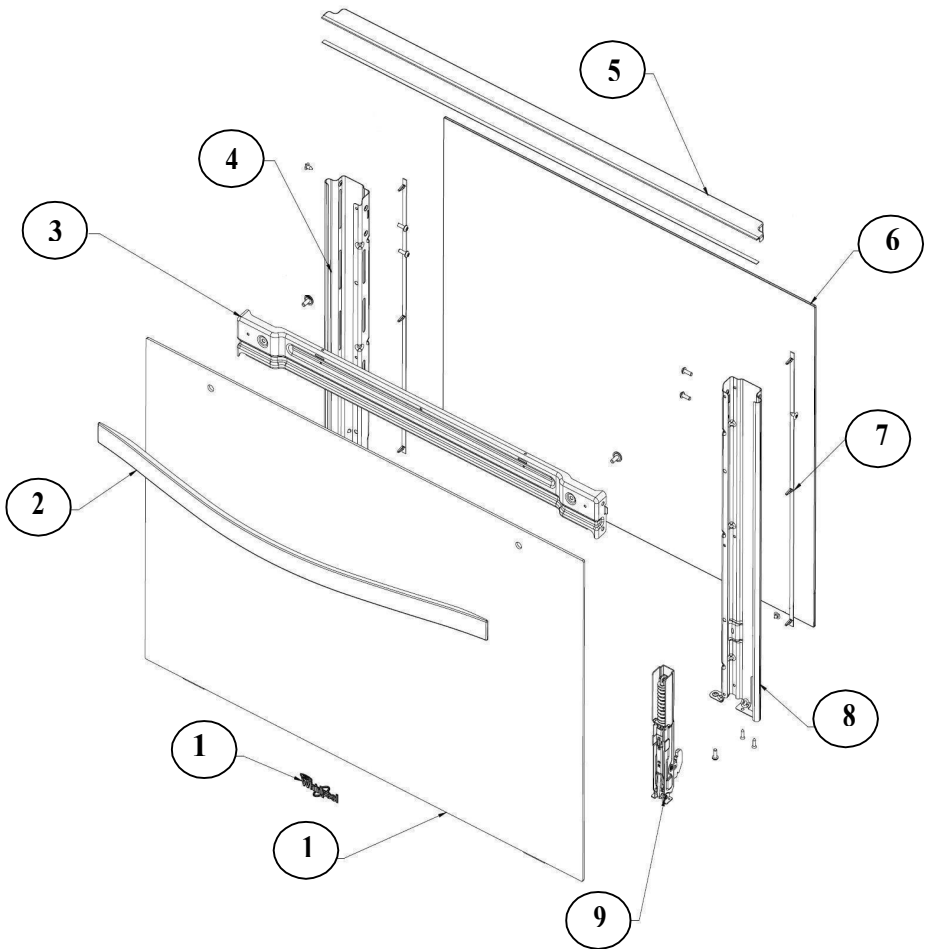

Distribuidor Autorizado

SurteRápido.com

Venta de Refacciones
Electrodomesticas

Estufa Whirlpool WF7009S00

Estufa Whirlpool WF7009S00

No. Ilus.	DESCRIPCIÓN	No. de Parte
1	MANIFOLD TUBE	W10381640
2	VALVE SURF ZAMAK TUB.SUP	W10452673
3	VALVE SURF ZAMAK TUB.STD	W10452660
4	THERMOSTAT	W10718787
5	FRONT TUBING ASM - SUP	W10704837
6	FRONT TUBING ASM - STD	W10704879
7	REAR TUBING ASM - STD	W10704886
8	REAR TUBING ASM - SUP	W10704894
9	BRACKET - SURFACE BURNER	W10612731
10	NUT BRACKET TUBING	W10610297
11	OVEN BURNER	W10646981
12	OVEN TUBING - UPPER THERMOSTAT	*****
13	TUBING ASSY BOTTOM - OVEN	W10647685
14	SADDLE CONNECTION	98017516
15	SADDLE CONNECTION	W10075697
16	OVEN TUBING CONNECTOR	*****
**	MANIFOLD TUBE ASSY	W10444635

Estufa Whirlpool WF7009S00

Estufa Whirlpool WF7009S00

No. Ilus.	DESCRIPCIÓN	No. de Parte
1	MAIN HARNESS F & F	W10446865
2	OVENLIGHT SWITCH- SHGRY	W10568374
3	IGNITION SWITCH SH GRAY	W10568375
4	SPARK MODULE 6 POS.	W10736963
5	OVEN BULB	W10452019
6	SOCKET - OVEN LIGHT	W10554269
	TOP ELECTRODE 740	W10736982
7	TOP ELECTRODE 650	W10736981
	TOP ELECTRODE 500	W10736980
	TOP ELECTRODE 350	W10736979
8	CLIP IGNITOR -TOP BURNER	W10654842

Estufa Whirlpool WF7009S00

Estufa Whirlpool WF7009S00

No. Ilus.	DESCRIPCIÓN	No. de Parte
1	FS MASK & OUTER GLASS ASM S.S.	W10528450
2	OVEN DOOR HANDLE	W10397442
3	OVEN DOOR CROSS SUPPORT	W10387343
4	OVEN DOOR PILLAR LEFT	W10445015
5	UPPER TRIM - OVEN DOOR	W10544145
6	INNER GLASS - OVEN DOOR	W10372163
7	INNER GLASS SEAL	W10292266
8	OVEN DOOR PILLAR RIGHT	W10445013
9	OVEN DOOR HINGE	W10420753
10	BADGE-WHIRLPOOL CENTENNIAL	W10481433
**	OVEN DOOR, METAL - SS	W10493700