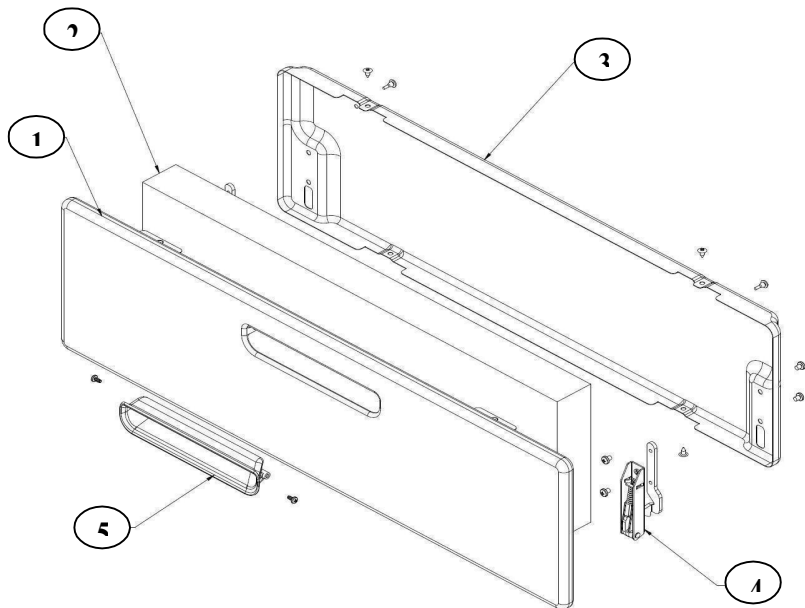

Estufa Whirlpool WF7009S00

No. Ilus.	DESCRIPCIÓN	No. de Parte
1	OUTER BROILER DOOR - STAINLESSSTEEL	W10482110
2	INSULATION - BROILER DOOR 30"	W10557381
3	30" INNER BROILER DOOR	W10446851
4	BROILER DOOR HINGE	W10625517
5	HANDLE - BROILER DOOR, SHADOW GRAY	W10495568
**	BROILER DOOR ASM - S	W10493745

KIT DE CONVERSION GAS NATURAL:	W10720072	
Componentes a solicitar:	W10620394 (4)	ORIFICE HE STD BURNER
	W10716160 (2)	ORIFICE HE SUP BURNER
	W10539375 (1)	ORIFICE OVEN BURNER
	W10121465 (1)	BY-PASS THERMOSTAT
	W10452673 (2)	VALVE FOR HE STD BURNER
	W10452674 (2)	VALVE FOR HE SUP BURNER