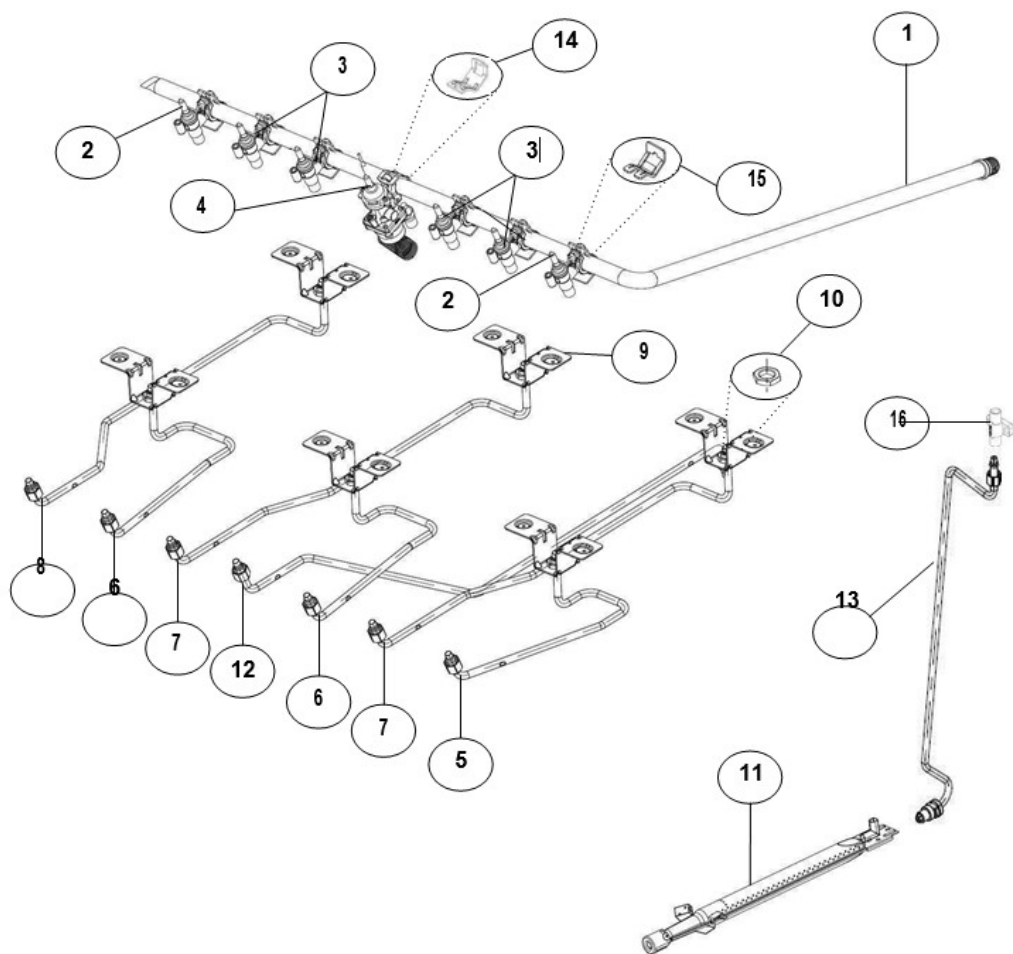

Distribuidor Autorizado

SurteRápido.com

Venta de Refacciones
Electrodomesticas

Estufa Whirlpool WF7009S00

Estufa Whirlpool WF7009S00

Estufa Whirlpool WF7009S00

No. Ilus.	DESCRIPCIÓN	No. de Parte
1	FRONT FRAME	W10448074
2	SIDE PANEL - MIDNIGHT GREY	W10354874
3	BROIL BACK COVER	W10515063
4	C - BRACKET	W10358263
5	CORNER BRACKET RH	W10364813
6	CORNER BRACKET LF	W10446940
7	FRONT BRACKET OVEN BURNER	W10616130
8	COUNTER SUPPORT	W10327222
9	OVEN DOOR SEAL	W10759584
10	BASE CORNER FRONT	W10596641
11	BASE RAIL	W10446524
12	CROSS SUPPORT - 30"	W10327223
13	FRONT VERTICAL PILLAR F/S	W10354862
14	OVEN INSULATION WRAPPER 30"	W10364807
15	ALUMINUM FOIL ULTRA	*****
16	OVEN RACK	W10550642
17	OVEN BOTTOM 30"	W10448075
18	FLUE BOX ASM	W10742507
19	BRACKET OVEN BURNER	W10381594

Distribuidor Autorizado

SurteRápido.com

Venta de Refacciones
Electrodomesticas

Estufa Whirlpool WF7009S00

Estufa Whirlpool WF7009S00

No. Ilus.	DESCRIPCIÓN	No. de Parte
1	MANIFOLD TUBE	W10381640
2	VALVE SURF ZAMAK TUB.SUP	W10452673
3	VALVE SURF ZAMAK TUB.STD	W10452660
4	THERMOSTAT	W10718787
5	FRONT TUBING ASM - SUP	W10704837
6	FRONT TUBING ASM - STD	W10704879
7	REAR TUBING ASM - STD	W10704886
8	REAR TUBING ASM - SUP	W10704894
9	BRACKET - SURFACE BURNER	W10612731
10	NUT BRACKET TUBING	W10610297
11	OVEN BURNER	W10646981
12	OVEN TUBING - UPPER THERMOSTAT	*****
13	TUBING ASSY BOTTOM - OVEN	W10647685
14	SADDLE CONNECTION	98017516
15	SADDLE CONNECTION	W10075697
16	OVEN TUBING CONNECTOR	*****
**	MANIFOLD TUBE ASSY	W10444635

Estufa Whirlpool WF7009S00

Estufa Whirlpool WF7009S00

No. Ilus.	DESCRIPCIÓN	No. de Parte
1	MAIN HARNESS F & F	W10446865
2	OVENLIGHT SWITCH- SHGRY	W10568374
3	IGNITION SWITCH SH GRAY	W10568375
4	SPARK MODULE 6 POS.	W10736963
5	OVEN BULB	W10452019
6	SOCKET - OVEN LIGHT	W10554269
	TOP ELECTRODE 740	W10736982
7	TOP ELECTRODE 650	W10736981
	TOP ELECTRODE 500	W10736980
	TOP ELECTRODE 350	W10736979
8	CLIP IGNITOR -TOP BURNER	W10654842