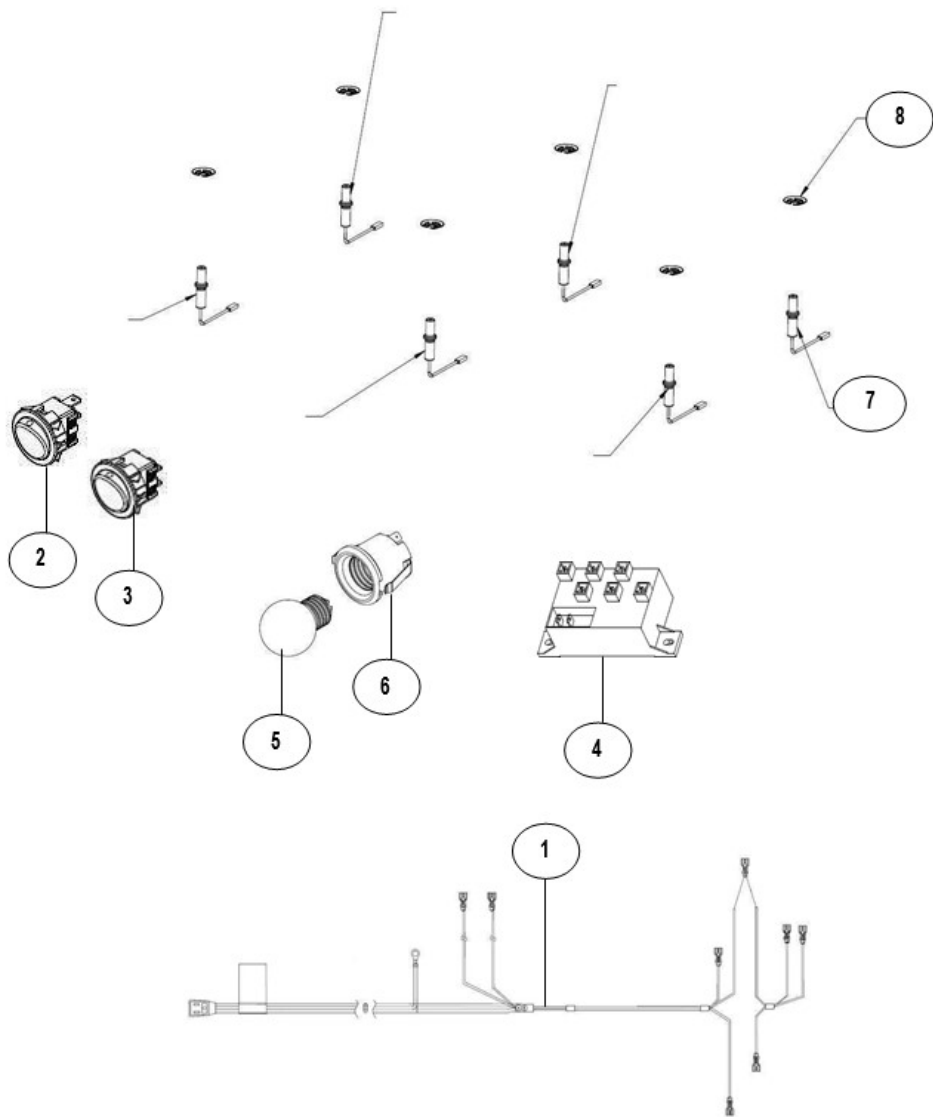

Distribuidor Autorizado

SurteRápido.com

Venta de Refacciones
Electrodomesticas

Estufa Whirlpool WF7009S00

Estufa Whirlpool WF7009S00

No. Ilus.	DESCRIPCIÓN	No. de Parte
1	MANIFOLD TUBE	W10381640
2	VALVE SURF ZAMAK TUB.SUP	W10452673
3	VALVE SURF ZAMAK TUB.STD	W10452660
4	THERMOSTAT	W10718787
5	FRONT TUBING ASM - SUP	W10704837
6	FRONT TUBING ASM - STD	W10704879
7	REAR TUBING ASM - STD	W10704886
8	REAR TUBING ASM - SUP	W10704894
9	BRACKET - SURFACE BURNER	W10612731
10	NUT BRACKET TUBING	W10610297
11	OVEN BURNER	W10646981
12	OVEN TUBING - UPPER THERMOSTAT	*****
13	TUBING ASSY BOTTOM - OVEN	W10647685
14	SADDLE CONNECTION	98017516
15	SADDLE CONNECTION	W10075697
16	OVEN TUBING CONNECTOR	*****
**	MANIFOLD TUBE ASSY	W10444635

Estufa Whirlpool WF7009S00

Estufa Whirlpool WF7009S00

No. Ilus.	DESCRIPCIÓN	No. de Parte
1	MAIN HARNESS F & F	W10446865
2	OVENLIGHT SWITCH- SHGRY	W10568374
3	IGNITION SWITCH SH GRAY	W10568375
4	SPARK MODULE 6 POS.	W10736963
5	OVEN BULB	W10452019
6	SOCKET - OVEN LIGHT	W10554269
	TOP ELECTRODE 740	W10736982
7	TOP ELECTRODE 650	W10736981
	TOP ELECTRODE 500	W10736980
	TOP ELECTRODE 350	W10736979
8	CLIP IGNITOR -TOP BURNER	W10654842

Estufa Whirlpool WF7009S00

Estufa Whirlpool WF7009S00

No. Ilus.	DESCRIPCIÓN	No. de Parte
1	FS MASK & OUTER GLASS ASM S.S.	W10528450
2	OVEN DOOR HANDLE	W10397442
3	OVEN DOOR CROSS SUPPORT	W10387343
4	OVEN DOOR PILLAR LEFT	W10445015
5	UPPER TRIM - OVEN DOOR	W10544145
6	INNER GLASS - OVEN DOOR	W10372163
7	INNER GLASS SEAL	W10292266
8	OVEN DOOR PILLAR RIGHT	W10445013
9	OVEN DOOR HINGE	W10420753
10	BADGE-WHIRLPOOL CENTENNIAL	W10481433
**	OVEN DOOR, METAL - SS	W10493700