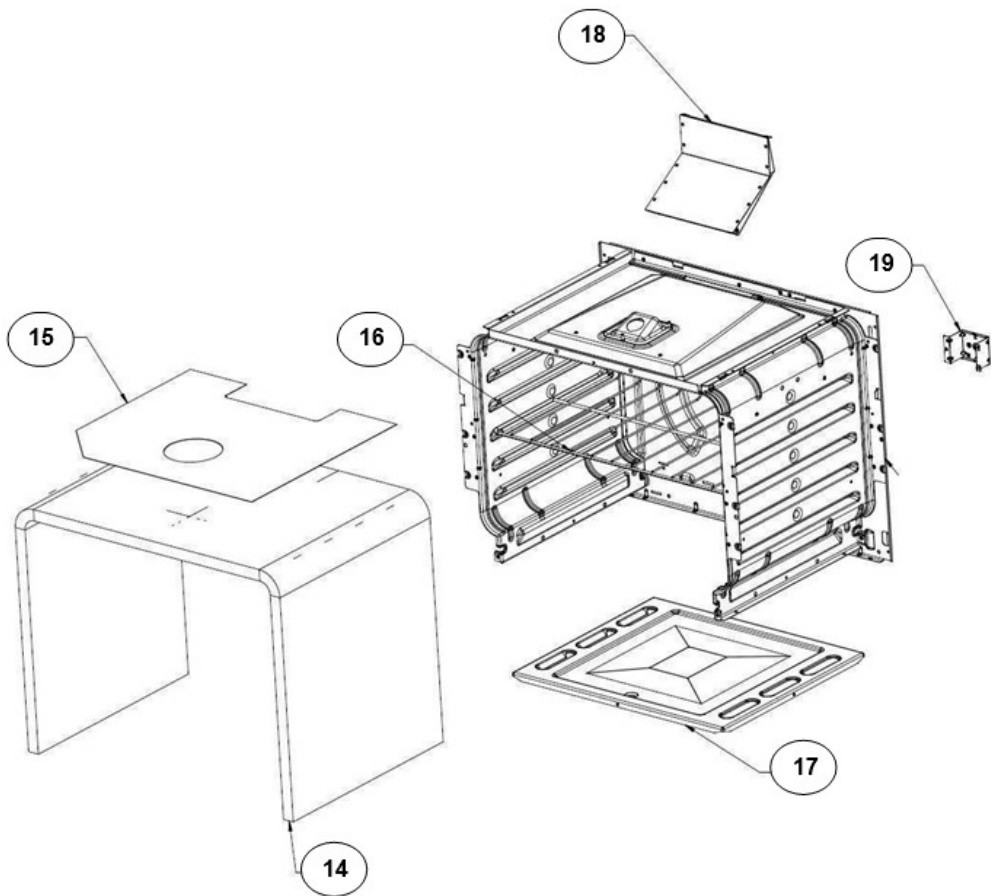

Distribuidor Autorizado

SurteRápido.com

Venta de Refacciones
Electrodomesticas

Estufa Whirlpool WF7009S00

Estufa Whirlpool WF7009S00

Estufa Whirlpool WF7009S00

No. Ilus.	DESCRIPCIÓN	No. de Parte
1	FRONT FRAME	W10448074
2	SIDE PANEL - MIDNIGHT GREY	W10354874
3	BROIL BACK COVER	W10515063
4	C - BRACKET	W10358263
5	CORNER BRACKET RH	W10364813
6	CORNER BRACKET LF	W10446940
7	FRONT BRACKET OVEN BURNER	W10616130
8	COUNTER SUPPORT	W10327222
9	OVEN DOOR SEAL	W10759584
10	BASE CORNER FRONT	W10596641
11	BASE RAIL	W10446524
12	CROSS SUPPORT - 30"	W10327223
13	FRONT VERTICAL PILLAR F/S	W10354862
14	OVEN INSULATION WRAPPER 30"	W10364807
15	ALUMINUM FOIL ULTRA	*****
16	OVEN RACK	W10550642
17	OVEN BOTTOM 30"	W10448075
18	FLUE BOX ASM	W10742507
19	BRACKET OVEN BURNER	W10381594

Distribuidor Autorizado

SurteRápido.com

Venta de Refacciones
Electrodomesticas

Estufa Whirlpool WF7009S00

Estufa Whirlpool WF7009S00

No. Ilus.	DESCRIPCIÓN	No. de Parte
1	MANIFOLD TUBE	W10381640
2	VALVE SURF ZAMAK TUB.SUP	W10452673
3	VALVE SURF ZAMAK TUB.STD	W10452660
4	THERMOSTAT	W10718787
5	FRONT TUBING ASM - SUP	W10704837
6	FRONT TUBING ASM - STD	W10704879
7	REAR TUBING ASM - STD	W10704886
8	REAR TUBING ASM - SUP	W10704894
9	BRACKET - SURFACE BURNER	W10612731
10	NUT BRACKET TUBING	W10610297
11	OVEN BURNER	W10646981
12	OVEN TUBING - UPPER THERMOSTAT	*****
13	TUBING ASSY BOTTOM - OVEN	W10647685
14	SADDLE CONNECTION	98017516
15	SADDLE CONNECTION	W10075697
16	OVEN TUBING CONNECTOR	*****
**	MANIFOLD TUBE ASSY	W10444635