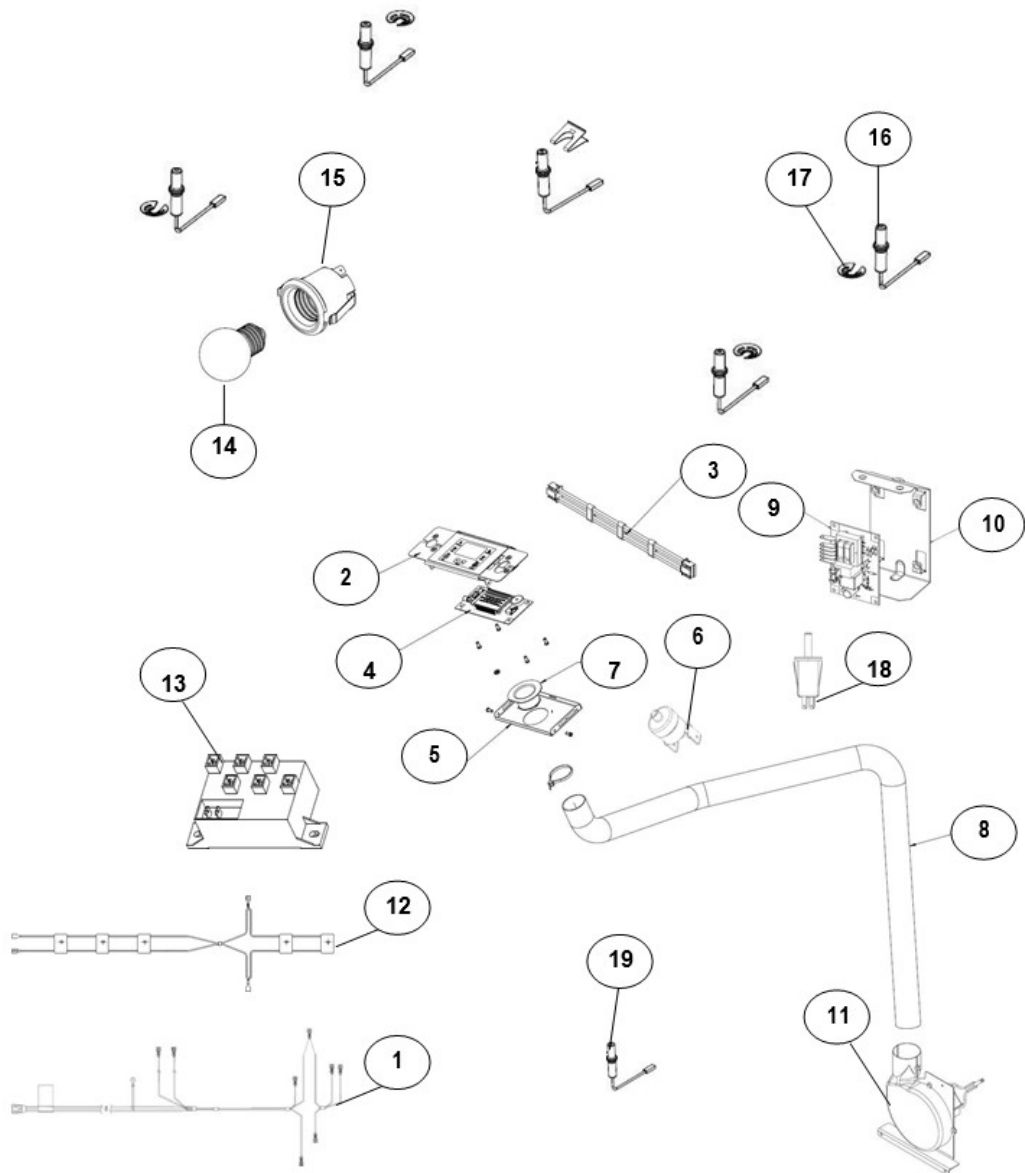

Distribuidor Autorizado

SurteRápido.com

Venta de Refacciones
Electrodomesticas

Estufa Whirlpool WF8650S00

Estufa Whirlpool WF8650S00

No. Ilus.	DESCRIPCIÓN	No. de Parte
1	MANIFOLD TUBE	W10422196
2	VALVE SURF ZAMAK TUB.STD	W10200740
3	VALVE SURF ZAMAK TUB.SUP	W10200741
4	SURFACE VALVE FCB	W10444644
5	THERMOSTAT WITH SAFETY	W10387499
6	FRONT TUBING ASM - SUP	W10381607
7	REAR TUBING ASM - SUP	W10387480
8	FRONT TUBING ASM - STD	W10381608
9	REAR TUBING ASM - STD	W10381610
10	TUBING - FCB	W10459197
11	FCB BODY	W10115665
12	OVEN TUBING - UPPER THERMOSTAT	W10458649
13	TUBING ASSY BOTTOM - OVEN	W10381596
14	BRACKET - SURFACE BURNER	W10354300
15	NUT BRACKET TUBING	98017323
16	OVEN BURNER	W10477597
17	THERMOCOUPLE	W10491992
18	VALVE - SHUT OFF	W10488109
19	BRACKET - SHUT OFF VALVE	W10491776
20	TUBING - CUT OFF	W10387503
21	FITTING - 3/8 NPT MALE TO 5/8" FLARED	W10527477
22	SADDLE CONNECTION	W10075697
23	SADDLE CONNECTION EXTENDED-ZAMA	W10381172
24	SADDLE CONNECTION	98017516
**	MANIFOLD TUBE ASSY	W10444636

Distribuidor Autorizado

SurteRápido.com

Venta de Refacciones
Electrodomesticas

Estufa Whirlpool WF8650S00

Estufa Whirlpool WF8650S00

No. Ilus.	DESCRIPCIÓN	No. de Parte
1	MAIN HARNESS HW	W10452021
2	TOD MEMBRANE HW FS	W10381615
3	TOD HARNESS HW	W10446872
4	TOD PLUS HW	W10446871
5	COVER CLOCK	W10381619
6	THERMO SWITCH	W10244824
7	COVER CLOCK EXTENSION - PLASTIC	W10487396
8	ULTRA FAN DUCT	W10492455
9	TOD SUPPLY SOURCE HW	W10391623
10	SUPPLY SOURCE BRACKET	W10381620
11	FAN BLOWER	W10391629
12	SWITCH HARNESS HW	W10381662
13	SPARK MODULE 6 POS.	W10455035
14	OVEN BULB	W10452019
15	SOCKET - OVEN LIGHT	W10114530
	TOP ELECTRODE 740	W10391624
16	TOP ELECTRODE 650	W10391625
	TOP ELECTRODE 500	W10381604
	TOP ELECTRODE 350	W10381605
17	CLIP IGNITOR -TOP BURNER	W10422212
18	SWITCH DOOR	98005765
19	OVEN ELECTRODE	W10145060