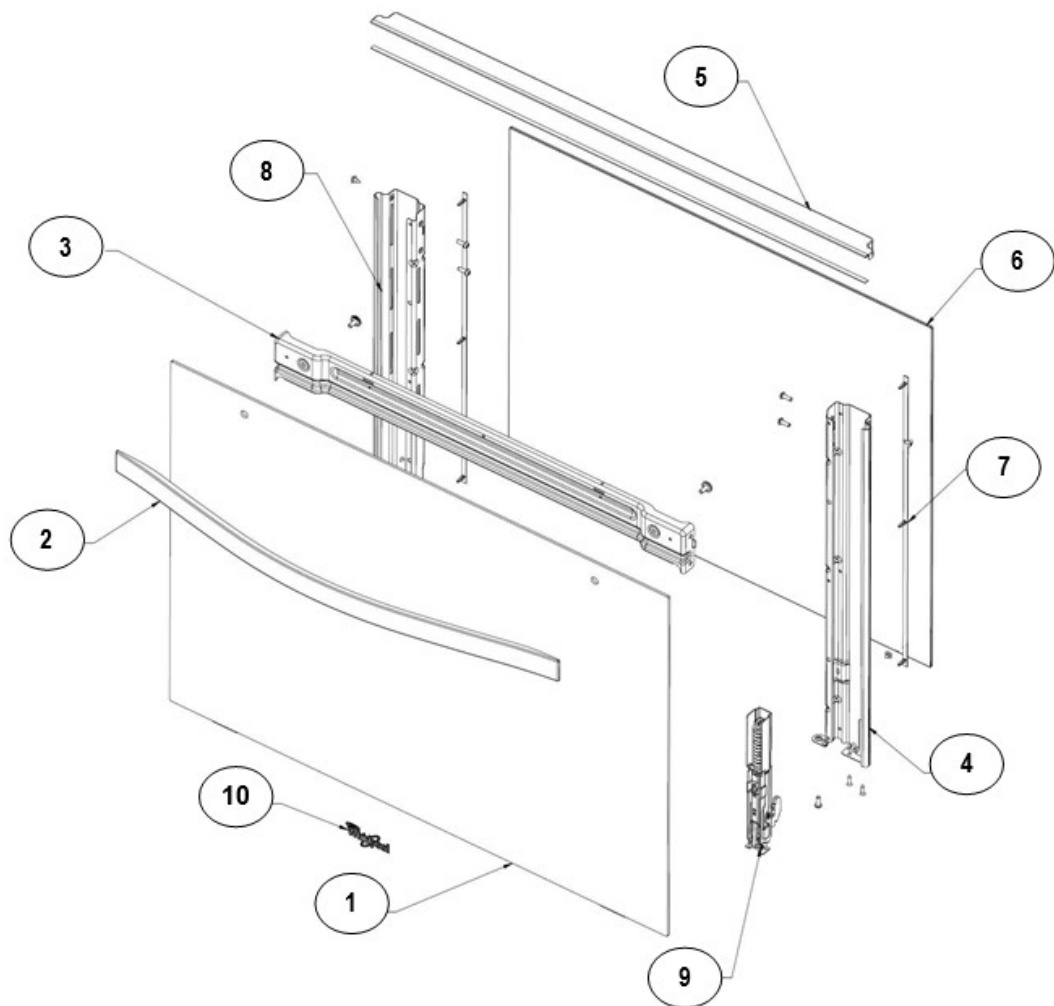

Distribuidor Autorizado

SurteRápido.com

Venta de Refacciones
Electrodomesticas

Estufa Whirlpool WF8650S00