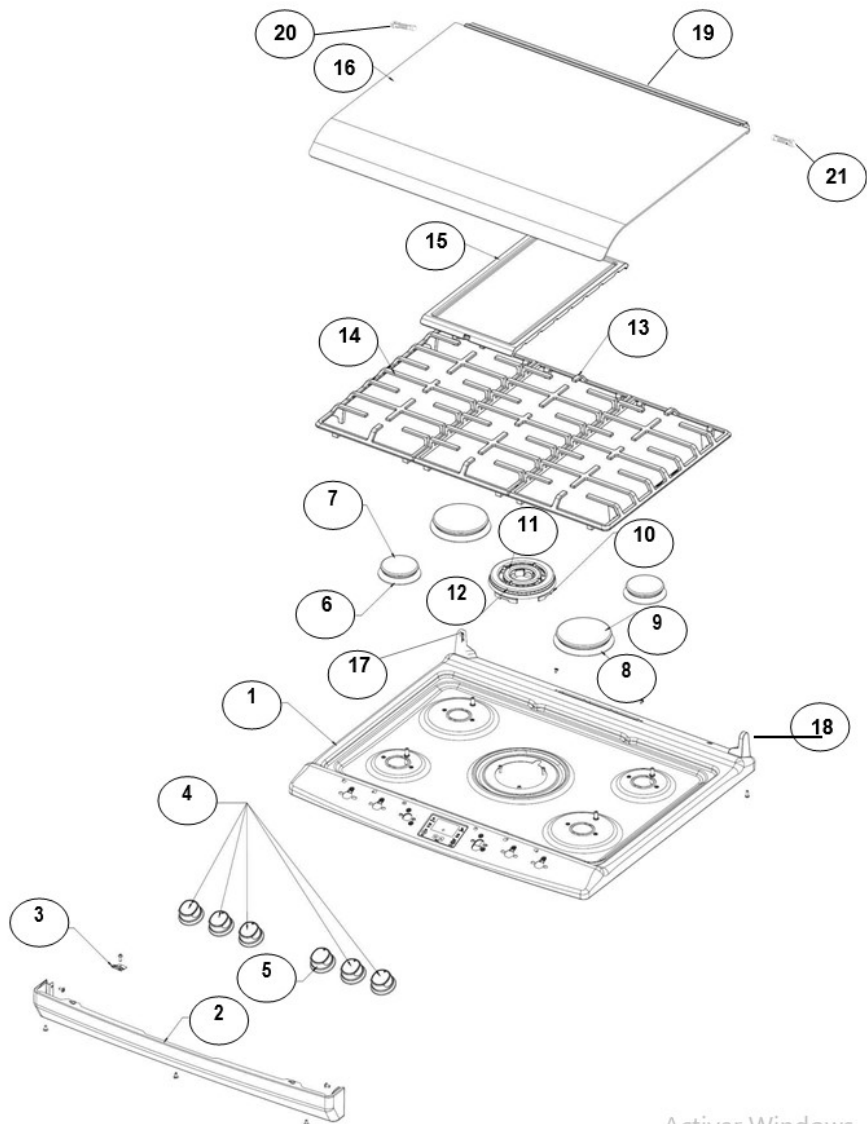

Estufa Whirlpool WF8650S00

Estufa Whirlpool WF8650S00

No. Ilus.	DESCRIPCIÓN	No. de Parte
1	COOKTOP	W10491397
2	FRONT PANEL EXTENTION SS	W10381581
3	FRONT CLIP COOKTOP	W10381674
4	KNOB ASSY	W10387511
5	KNOB ASSY THERMOSTAT	W10461735
6	STD BURNER	W10354371
7	STD BURNER CAP MATT	W10190267
8	SUPER BURNER	W10356319
9	SUPER BURNER CAP MATT	W10190271
10	FCB BURNER	W10110911
11	FCB INTERIOR CAP	W10110910
12	FCB EXTERIOR CAP	W10110909
13	GRATE CENTRAL CAST IRON	W10381515
14	GRATE LATERAL CAST IRON	W10381517
15	GRIDDLE - ALUMINUM TEFLONIZED	W10466256
16	GLASS LID ASSY	W10493881
17	BRACKET - LS, GLASS LID - SILVER	W10546253
18	BRACKET - RS, GLASS LID - SILVER	W10546251
19	TRIM - GLASS LID, LARGE	W10477618
20	HINGE - LS, GLASS LID	W10387290
21	HINGE - RS, GLASS LID	W10387289
**	BUMPER GLASS LID	W10373346
**	FCB - CARTON BOX ASSY	W10118060
	TORNILLO CUBIERTA QUEMADOR	W10146346

Distribuidor Autorizado

SurteRápido.com

Venta de Refacciones
Electrodomesticas

Estufa Whirlpool WF8650S00

Estufa Whirlpool WF8650S00

Estufa Whirlpool WF8650S00

No. Ilus.	DESCRIPCIÓN	No. de Parte
1	FRONT FRAME	W10448074
2	SIDE PANEL - MIDNIGHT GREY	W10354874
3	BROIL BACK COVER	W10515063
4	C - BRACKET	W10358263
5	CORNER BRACKET RH	W10364813
6	CORNER BRACKET LH	W10446940
7	FRONT BRACKET OVEN BURNER	W10387513
8	COUNTER SUPPORT	W10327222
9	OVEN DOOR SEAL	W10387044
10	BASE CORNER FRONT	W10498418
11	BASE RAIL	W10446524
12	CROSS SUPPORT - 30"	W10327223
13	FRONT VERTICAL PILLAR F/S	W10354862
14	OVEN WRAPPER 30"	W10364807
15	ALUMINUM FOIL ULTRA	W10446939
16	OVEN RACK	W10367048
17	OVEN BOTTOM 30"	W10448075
18	FLUE BOX ASM	W10386485
19	BRACKET OVEN BURNER	W10381594
20	GUIDE - RACK SUPPORT (RIGHT)	W10479994
21	GUIDE - RACK SUPPORT (LEFT)	W10479995
22	RACK SUPPORT ASSY. (RIGHT)	W10463910
23	RACK SUPPORT ASSY. (LEFT)	W10463911
24	PUSH ROD	W10463914
25	BRACKET RETAINER	W10479996