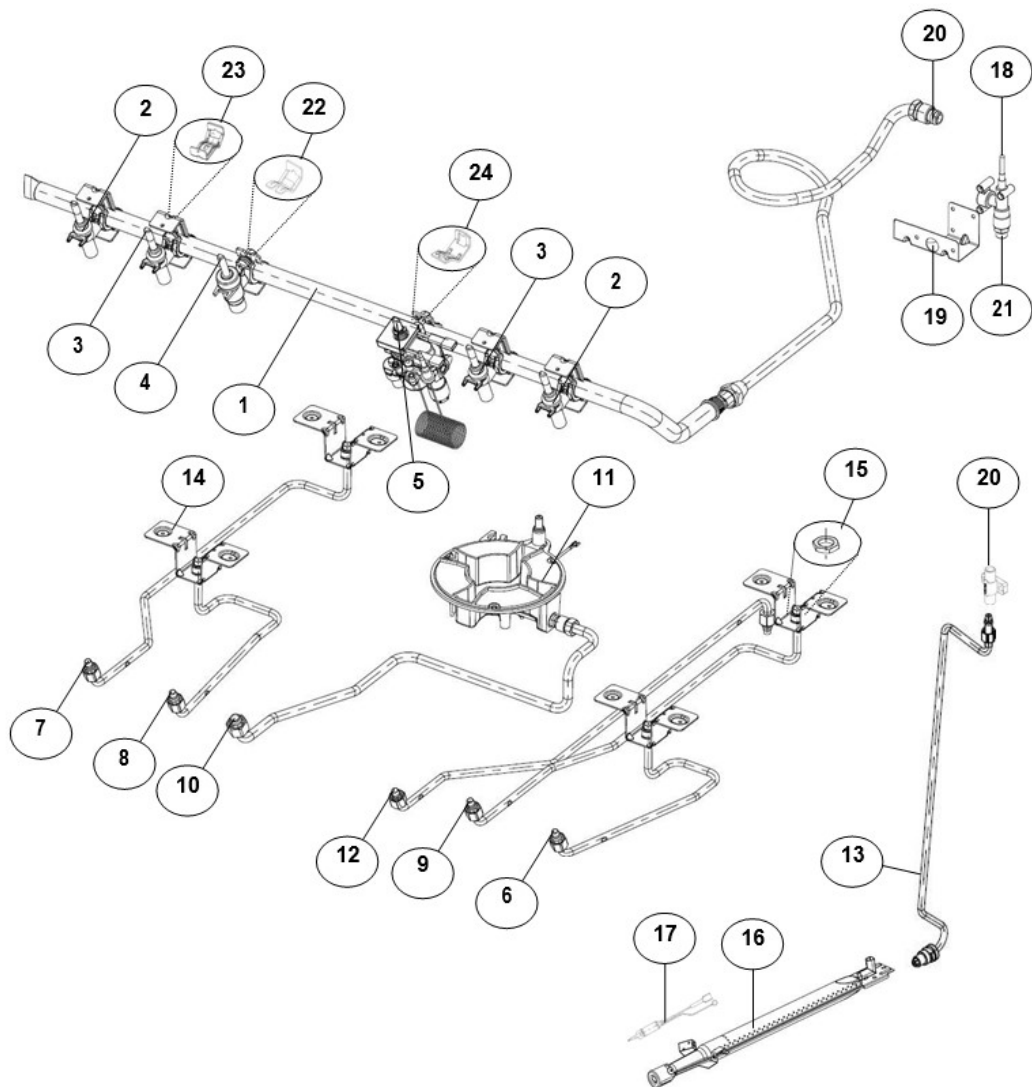

Distribuidor Autorizado

SurteRápido.com

Venta de Refacciones
Electrodomesticas

Estufa Whirlpool WF8650S00

Estufa Whirlpool WF8650S00

Estufa Whirlpool WF8650S00

No. Ilus.	DESCRIPCIÓN	No. de Parte
1	FRONT FRAME	W10448074
2	SIDE PANEL - MIDNIGHT GREY	W10354874
3	BROIL BACK COVER	W10515063
4	C - BRACKET	W10358263
5	CORNER BRACKET RH	W10364813
6	CORNER BRACKET LH	W10446940
7	FRONT BRACKET OVEN BURNER	W10387513
8	COUNTER SUPPORT	W10327222
9	OVEN DOOR SEAL	W10387044
10	BASE CORNER FRONT	W10498418
11	BASE RAIL	W10446524
12	CROSS SUPPORT - 30"	W10327223
13	FRONT VERTICAL PILLAR F/S	W10354862
14	OVEN WRAPPER 30"	W10364807
15	ALUMINUM FOIL ULTRA	W10446939
16	OVEN RACK	W10367048
17	OVEN BOTTOM 30"	W10448075
18	FLUE BOX ASM	W10386485
19	BRACKET OVEN BURNER	W10381594
20	GUIDE - RACK SUPPORT (RIGHT)	W10479994
21	GUIDE - RACK SUPPORT (LEFT)	W10479995
22	RACK SUPPORT ASSY. (RIGHT)	W10463910
23	RACK SUPPORT ASSY. (LEFT)	W10463911
24	PUSH ROD	W10463914
25	BRACKET RETAINER	W10479996

Distribuidor Autorizado

SurteRápido.com

Venta de Refacciones
Electrodomesticas

Estufa Whirlpool WF8650S00

Estufa Whirlpool WF8650S00

No. Ilus.	DESCRIPCIÓN	No. de Parte
1	MANIFOLD TUBE	W10422196
2	VALVE SURF ZAMAK TUB.STD	W10200740
3	VALVE SURF ZAMAK TUB.SUP	W10200741
4	SURFACE VALVE FCB	W10444644
5	THERMOSTAT WITH SAFETY	W10387499
6	FRONT TUBING ASM - SUP	W10381607
7	REAR TUBING ASM - SUP	W10387480
8	FRONT TUBING ASM - STD	W10381608
9	REAR TUBING ASM - STD	W10381610
10	TUBING - FCB	W10459197
11	FCB BODY	W10115665
12	OVEN TUBING - UPPER THERMOSTAT	W10458649
13	TUBING ASSY BOTTOM - OVEN	W10381596
14	BRACKET - SURFACE BURNER	W10354300
15	NUT BRACKET TUBING	98017323
16	OVEN BURNER	W10477597
17	THERMOCOUPLE	W10491992
18	VALVE - SHUT OFF	W10488109
19	BRACKET - SHUT OFF VALVE	W10491776
20	TUBING - CUT OFF	W10387503
21	FITTING - 3/8 NPT MALE TO 5/8" FLARED	W10527477
22	SADDLE CONNECTION	W10075697
23	SADDLE CONNECTION EXTENDED-ZAMA	W10381172
24	SADDLE CONNECTION	98017516
**	MANIFOLD TUBE ASSY	W10444636