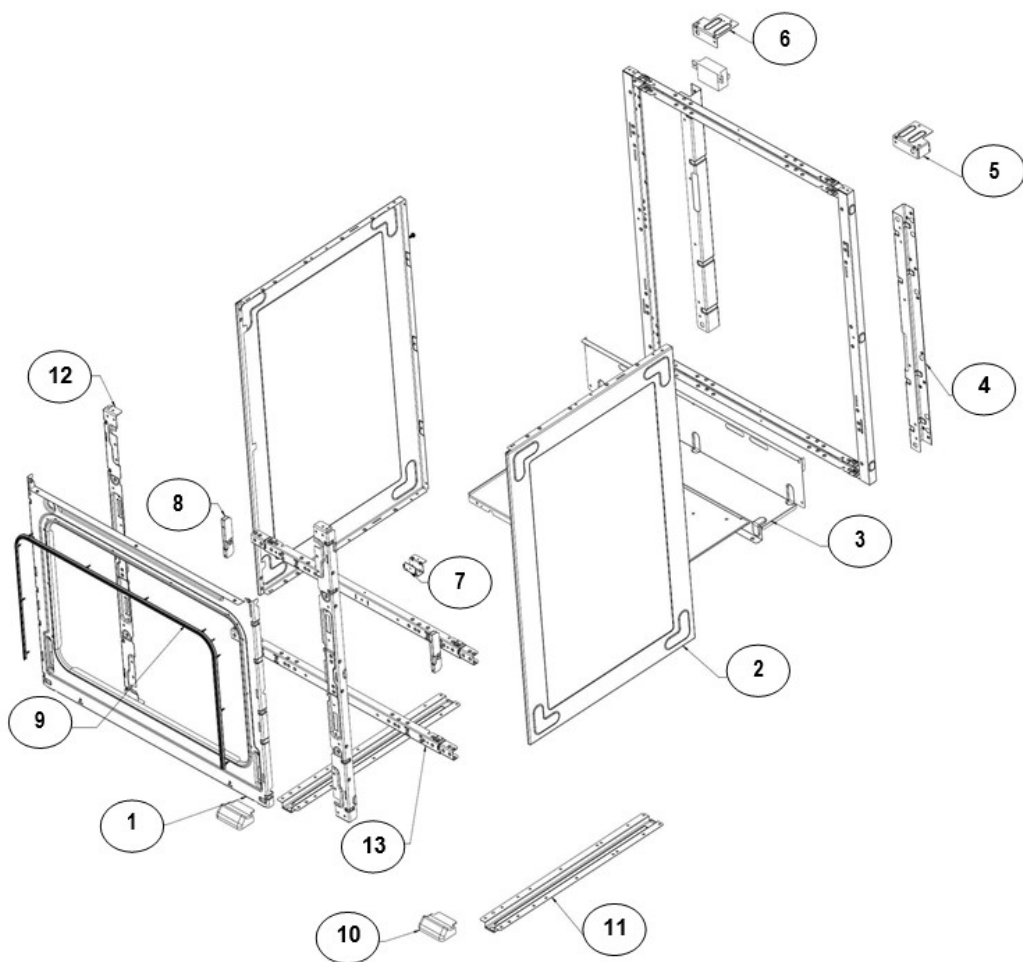

Estufa Whirlpool WF8650S00

Estufa Whirlpool WF8650S00

No. Ilus.	DESCRIPCIÓN	No. de Parte
1	COOKTOP	W10491397
2	FRONT PANEL EXTENTION SS	W10381581
3	FRONT CLIP COOKTOP	W10381674
4	KNOB ASSY	W10387511
5	KNOB ASSY THERMOSTAT	W10461735
6	STD BURNER	W10354371
7	STD BURNER CAP MATT	W10190267
8	SUPER BURNER	W10356319
9	SUPER BURNER CAP MATT	W10190271
10	FCB BURNER	W10110911
11	FCB INTERIOR CAP	W10110910
12	FCB EXTERIOR CAP	W10110909
13	GRATE CENTRAL CAST IRON	W10381515
14	GRATE LATERAL CAST IRON	W10381517
15	GRIDDLE - ALUMINUM TEFLONIZED	W10466256
16	GLASS LID ASSY	W10493881
17	BRACKET - LS, GLASS LID - SILVER	W10546253
18	BRACKET - RS, GLASS LID - SILVER	W10546251
19	TRIM - GLASS LID, LARGE	W10477618
20	HINGE - LS, GLASS LID	W10387290
21	HINGE - RS, GLASS LID	W10387289
**	BUMPER GLASS LID	W10373346
**	FCB - CARTON BOX ASSY	W10118060
	TORNILLO CUBIERTA QUEMADOR	W10146346

Distribuidor Autorizado

SurteRápido.com

Venta de Refacciones
Electrodomesticas

Estufa Whirlpool WF8650S00

Estufa Whirlpool WF8650S00

Estufa Whirlpool WF8650S00

No. Ilus.	DESCRIPCIÓN	No. de Parte
1	FRONT FRAME	W10448074
2	SIDE PANEL - MIDNIGHT GREY	W10354874
3	BROIL BACK COVER	W10515063
4	C - BRACKET	W10358263
5	CORNER BRACKET RH	W10364813
6	CORNER BRACKET LH	W10446940
7	FRONT BRACKET OVEN BURNER	W10387513
8	COUNTER SUPPORT	W10327222
9	OVEN DOOR SEAL	W10387044
10	BASE CORNER FRONT	W10498418
11	BASE RAIL	W10446524
12	CROSS SUPPORT - 30"	W10327223
13	FRONT VERTICAL PILLAR F/S	W10354862
14	OVEN WRAPPER 30"	W10364807
15	ALUMINUM FOIL ULTRA	W10446939
16	OVEN RACK	W10367048
17	OVEN BOTTOM 30"	W10448075
18	FLUE BOX ASM	W10386485
19	BRACKET OVEN BURNER	W10381594
20	GUIDE - RACK SUPPORT (RIGHT)	W10479994
21	GUIDE - RACK SUPPORT (LEFT)	W10479995
22	RACK SUPPORT ASSY. (RIGHT)	W10463910
23	RACK SUPPORT ASSY. (LEFT)	W10463911
24	PUSH ROD	W10463914
25	BRACKET RETAINER	W10479996