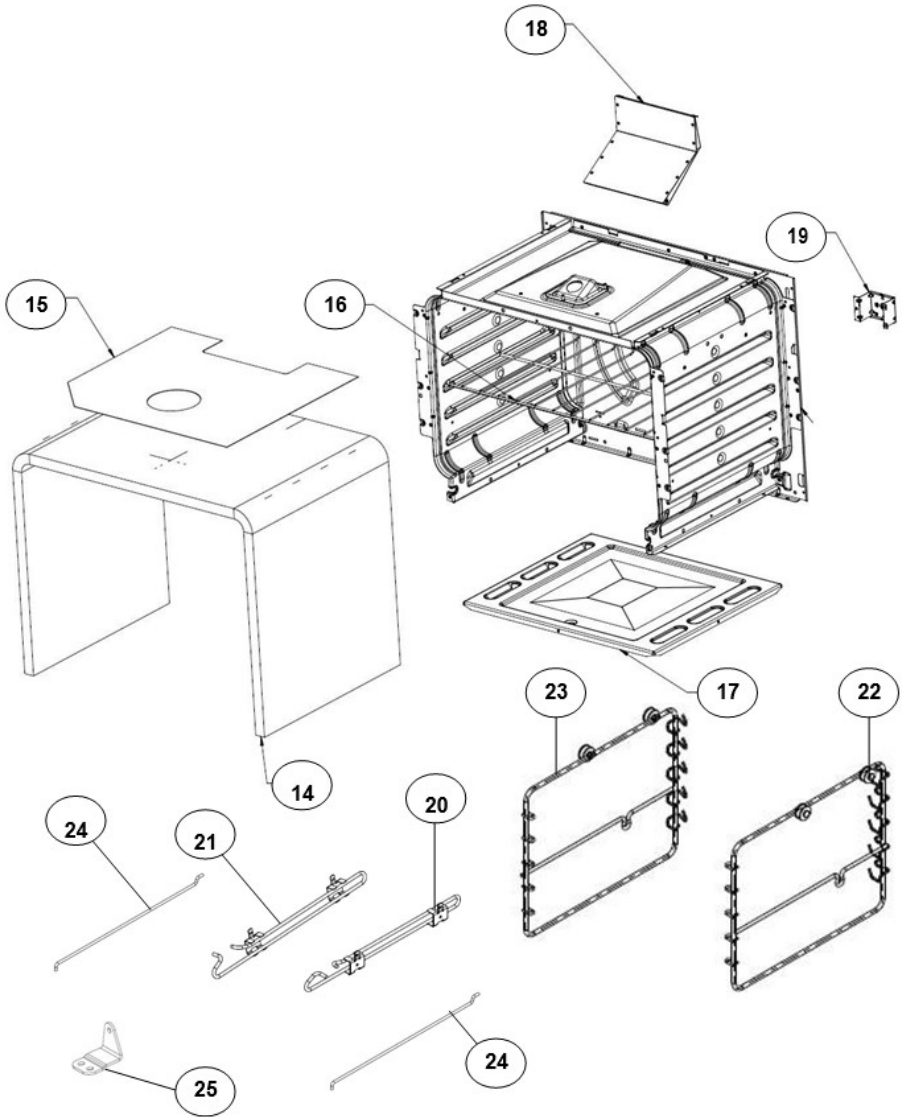

Distribuidor Autorizado

SurteRápido.com

Venta de Refacciones
Electrodomesticas

Estufa Whirlpool WF8650S00

Estufa Whirlpool WF8650S00

Estufa Whirlpool WF8650S00

No. Ilus.	DESCRIPCIÓN	No. de Parte
1	FRONT FRAME	W10448074
2	SIDE PANEL - MIDNIGHT GREY	W10354874
3	BROIL BACK COVER	W10515063
4	C - BRACKET	W10358263
5	CORNER BRACKET RH	W10364813
6	CORNER BRACKET LH	W10446940
7	FRONT BRACKET OVEN BURNER	W10387513
8	COUNTER SUPPORT	W10327222
9	OVEN DOOR SEAL	W10387044
10	BASE CORNER FRONT	W10498418
11	BASE RAIL	W10446524
12	CROSS SUPPORT - 30"	W10327223
13	FRONT VERTICAL PILLAR F/S	W10354862
14	OVEN WRAPPER 30"	W10364807
15	ALUMINUM FOIL ULTRA	W10446939
16	OVEN RACK	W10367048
17	OVEN BOTTOM 30"	W10448075
18	FLUE BOX ASM	W10386485
19	BRACKET OVEN BURNER	W10381594
20	GUIDE - RACK SUPPORT (RIGHT)	W10479994
21	GUIDE - RACK SUPPORT (LEFT)	W10479995
22	RACK SUPPORT ASSY. (RIGHT)	W10463910
23	RACK SUPPORT ASSY. (LEFT)	W10463911
24	PUSH ROD	W10463914
25	BRACKET RETAINER	W10479996

Distribuidor Autorizado

SurteRápido.com

Venta de Refacciones
Electrodomesticas

Estufa Whirlpool WF8650S00

Estufa Whirlpool WF8650S00

No. Ilus.	DESCRIPCIÓN	No. de Parte
1	MANIFOLD TUBE	W10422196
2	VALVE SURF ZAMAK TUB.STD	W10200740
3	VALVE SURF ZAMAK TUB.SUP	W10200741
4	SURFACE VALVE FCB	W10444644
5	THERMOSTAT WITH SAFETY	W10387499
6	FRONT TUBING ASM - SUP	W10381607
7	REAR TUBING ASM - SUP	W10387480
8	FRONT TUBING ASM - STD	W10381608
9	REAR TUBING ASM - STD	W10381610
10	TUBING - FCB	W10459197
11	FCB BODY	W10115665
12	OVEN TUBING - UPPER THERMOSTAT	W10458649
13	TUBING ASSY BOTTOM - OVEN	W10381596
14	BRACKET - SURFACE BURNER	W10354300
15	NUT BRACKET TUBING	98017323
16	OVEN BURNER	W10477597
17	THERMOCOUPLE	W10491992
18	VALVE - SHUT OFF	W10488109
19	BRACKET - SHUT OFF VALVE	W10491776
20	TUBING - CUT OFF	W10387503
21	FITTING - 3/8 NPT MALE TO 5/8" FLARED	W10527477
22	SADDLE CONNECTION	W10075697
23	SADDLE CONNECTION EXTENDED-ZAMA	W10381172
24	SADDLE CONNECTION	98017516
**	MANIFOLD TUBE ASSY	W10444636