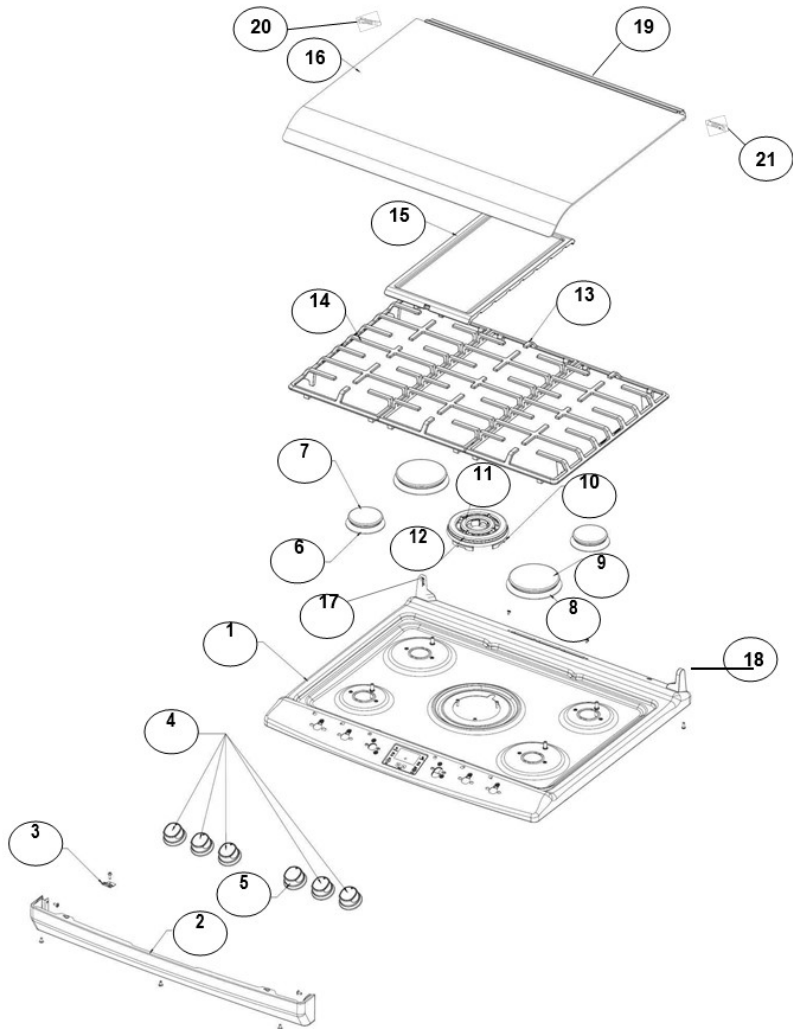

Estufa Whirlpool WF8650S01

Estufa Whirlpool WF8650S01

No. Ilus.	DESCRIPCIÓN	No. de Parte
1	COOKTOP	W10491397
2	FRONT PANEL EXTENTION SS	W10604155
3	FRONT CLIP COOKTOP	W10620563
4	KNOB ASSY	W10387511
5	KNOB ASSY THERMOSTAT	W10717828
6	STD BURNER	W10354371
7	STD BURNER CAP MATT	W10190267
8	SUPER BURNER	W10356319
9	SUPER BURNER CAP MATT	W10190271
10	FCB BURNER	W10110911
11	FCB INTERIOR CAP	W10110910
12	FCB EXTERIOR CAP	W10110909
13	GRATE CENTRAL CAST IRON	W10381515
14	GRATE LATERAL CAST IRON	W10381517
15	GRIDDLE - ALUMINUM TEFLONIZED	W10466256
16	GLASS LID ASSY	W10625933
17	BRACKET - LS, GLASS LID - SILVER	W10546253
18	BRACKET - RS, GLASS LID - SILVER	W10546251
19	TRIM - GLASS LID, LARGE	W10477618
20	HINGE - LS, GLASS LID	W10387290
21	HINGE - RS, GLASS LID	W10387289
**	BUMPER GLASS LID	W10373346
**	FCB - CARTON BOX ASSY	W10118060
	TORNILLO CUBIERTA QUEMADOR	W10146346

Distribuidor Autorizado

SurteRápido.com

Venta de Refacciones
Electrodomesticas

Estufa Whirlpool WF8650S01

Estufa Whirlpool WF8650S01

Estufa Whirlpool WF8650S01

No. Ilus.	DESCRIPCIÓN	No. de Parte
1	FRONT FRAME	W10448074
2	SIDE PANEL - MIDNIGHT GREY	W10354874
3	BROIL BACK COVER	W10515063
4	C - BRACKET	W10358263
5	CORNER BRACKET RH	W10364813
6	CORNER BRACKET LH	W10446940
7	FRONT BRACKET OVEN BURNER	W10387513
8	COUNTER SUPPORT	W10327222
9	OVEN DOOR SEAL	W10759584
10	BASE CORNER FRONT	W10498418
11	BASE RAIL	W10446524
12	CROSS SUPPORT - 30"	W10327223
13	FRONT VERTICAL PILLAR F/S	W10354862
14	OVEN WRAPPER 30"	W10364807
**	ALUMINUM FOIL ULTRA	W10446939
16	OVEN RACK	W10743506
17	OVEN BOTTOM 30"	W10448075
18	FLUE BOX ASM	W10742507
19	BRACKET OVEN BURNER	W10381594
20	GUIDE - RACK SUPPORT (RIGHT)	W10744031
21	GUIDE - RACK SUPPORT (LEFT)	W10743523
22	RACK SUPPORT ASSY. (RIGHT)	W10743545
23	RACK SUPPORT ASSY. (LEFT)	W10743544
24	PUSH ROD	W10743557
25	BRACKET RETAINER	W10479996