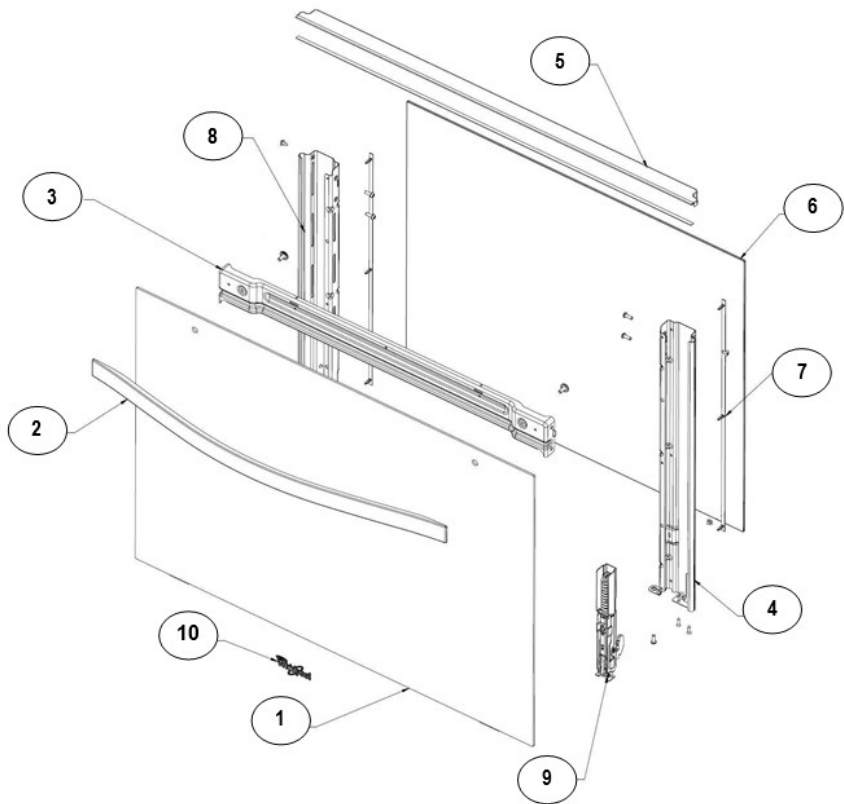

Estufa Whirlpool WF8650S01