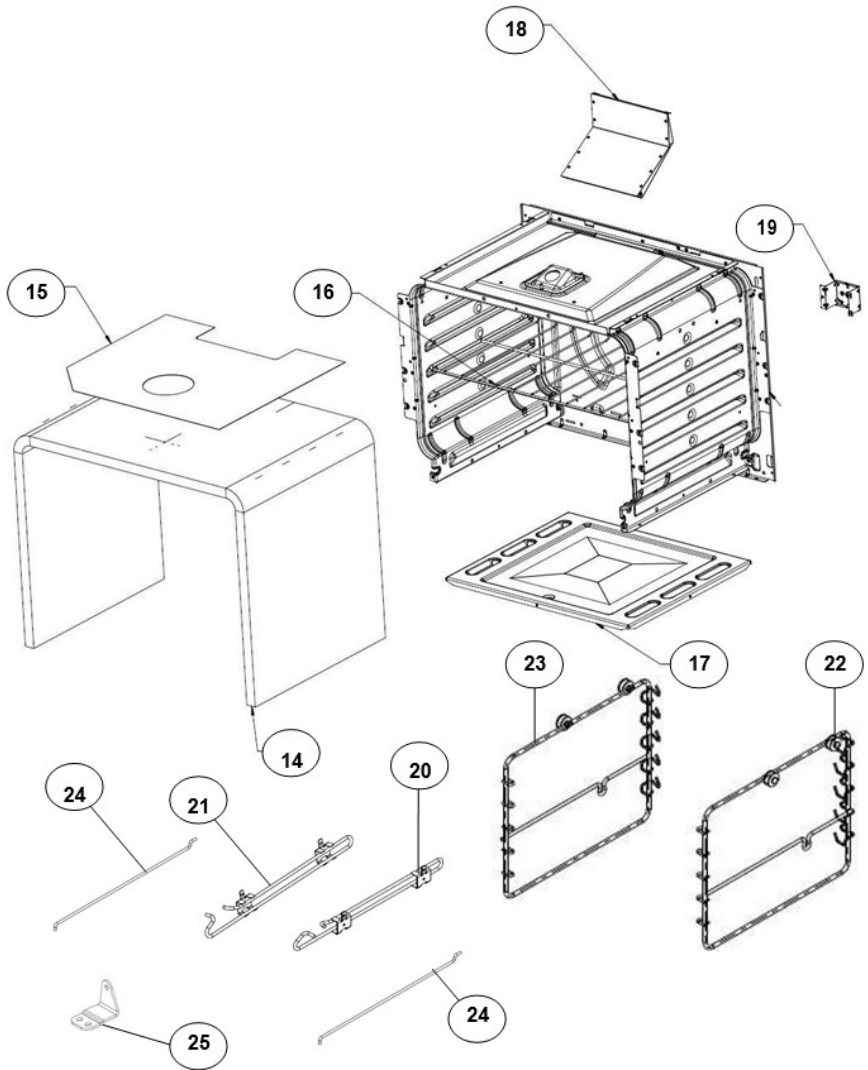

Distribuidor Autorizado

SurteRápido.com

Venta de Refacciones
Electrodomesticas

Estufa Whirlpool WF8650S01

Estufa Whirlpool WF8650S01

Estufa Whirlpool WF8650S01

No. Ilus.	DESCRIPCIÓN	No. de Parte
1	FRONT FRAME	W10448074
2	SIDE PANEL - MIDNIGHT GREY	W10354874
3	BROIL BACK COVER	W10515063
4	C - BRACKET	W10358263
5	CORNER BRACKET RH	W10364813
6	CORNER BRACKET LH	W10446940
7	FRONT BRACKET OVEN BURNER	W10387513
8	COUNTER SUPPORT	W10327222
9	OVEN DOOR SEAL	W10759584
10	BASE CORNER FRONT	W10498418
11	BASE RAIL	W10446524
12	CROSS SUPPORT - 30"	W10327223
13	FRONT VERTICAL PILLAR F/S	W10354862
14	OVEN WRAPPER 30"	W10364807
**	ALUMINUM FOIL ULTRA	W10446939
16	OVEN RACK	W10743506
17	OVEN BOTTOM 30"	W10448075
18	FLUE BOX ASM	W10742507
19	BRACKET OVEN BURNER	W10381594
20	GUIDE - RACK SUPPORT (RIGHT)	W10744031
21	GUIDE - RACK SUPPORT (LEFT)	W10743523
22	RACK SUPPORT ASSY. (RIGHT)	W10743545
23	RACK SUPPORT ASSY. (LEFT)	W10743544
24	PUSH ROD	W10743557
25	BRACKET RETAINER	W10479996

Distribuidor Autorizado

SurteRápido.com

Venta de Refacciones
Electrodomesticas

Estufa Whirlpool WF8650S01

Estufa Whirlpool WF8650S01

No.Illus.	DESCRIPCIÓN	No. de Parte
1	MANIFOLD TUBE	W10422196
2	VALVE SURF ZAMAK TUB.STD	W10200740
3	VALVE SURF ZAMAK TUB.SUP	W10200741
4	SURFACE VALVE FCB	W10444644
5	THERMOSTAT WITH SAFETY	W10387499
6	FRONT TUBING ASM - SUP	W10494190
7	REAR TUBING ASM - SUP	W10556806
8	FRONT TUBING ASM - STD	W10494191
9	REAR TUBING ASM - STD	W10494192
10	TUBING - FCB	W10459197
11	FCB BODY	W10115665
12	OVEN TUBING ASSY	W10647687
**	TUBING ASSY BOTTOM - OVEN	W10381596
14	BRACKET - SURFACE BURNER	W10354300
15	NUT BRACKET TUBING	98017323
16	OVEN BURNER	W10519079
17	THERMOCOUPLE	W10491992
18	VALVE - SHUT OFF	W10777489
19	BRACKET - SHUT OFF VALVE	W10553975
20	TUBING - CUT OFF	W10387503
21	FITTING - 3/8 NPT MALE TO 5/8" FLARED	W10527477
22	SADDLE CONNECTION	W10075697
23	SADDLE CONNECTION EXTENDED-ZAMA	W10381172
24	SADDLE CONNECTION	98017516
**	MANIFOLD TUBE ASSY	W10444636