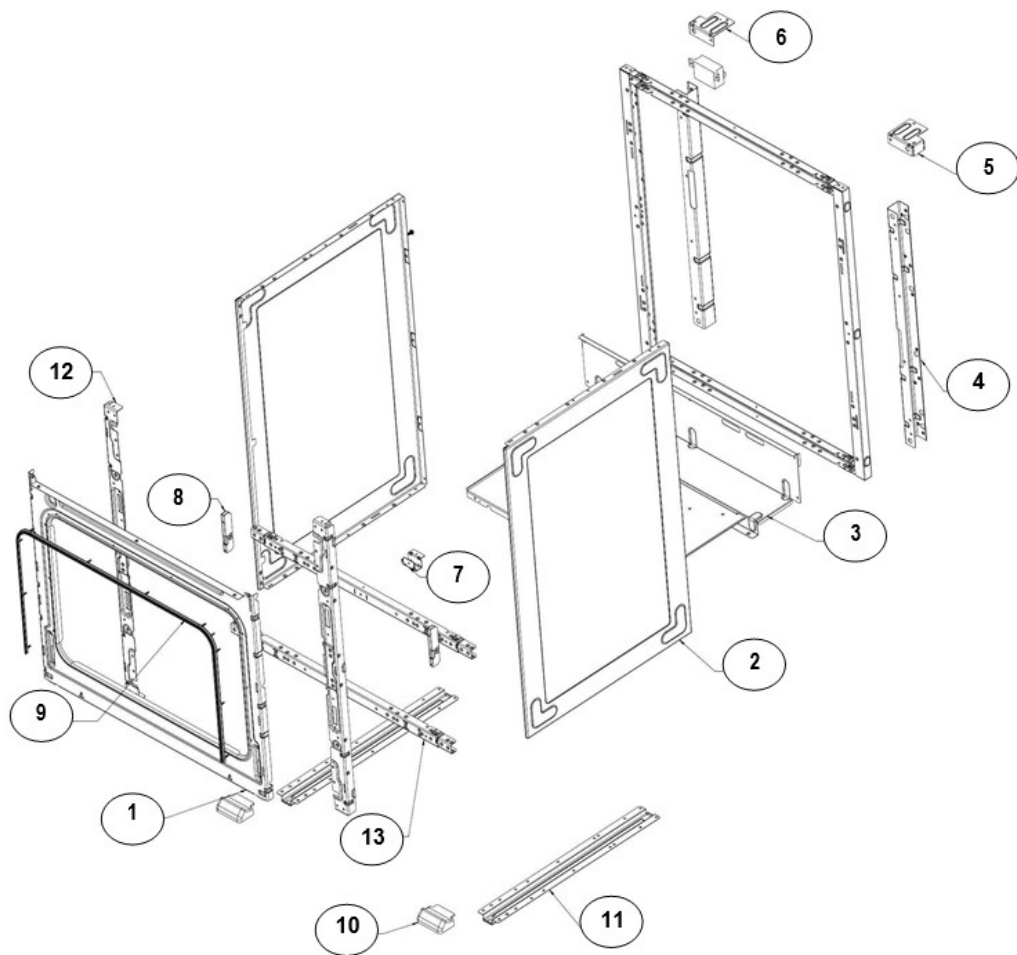

Estufa Whirlpool WF8650S01

Estufa Whirlpool WF8650S01

No. Ilus.	DESCRIPCIÓN	No. de Parte
1	COOKTOP	W10491397
2	FRONT PANEL EXTENTION SS	W10604155
3	FRONT CLIP COOKTOP	W10620563
4	KNOB ASSY	W10387511
5	KNOB ASSY THERMOSTAT	W10717828
6	STD BURNER	W10354371
7	STD BURNER CAP MATT	W10190267
8	SUPER BURNER	W10356319
9	SUPER BURNER CAP MATT	W10190271
10	FCB BURNER	W10110911
11	FCB INTERIOR CAP	W10110910
12	FCB EXTERIOR CAP	W10110909
13	GRATE CENTRAL CAST IRON	W10381515
14	GRATE LATERAL CAST IRON	W10381517
15	GRIDDLE - ALUMINUM TEFLONIZED	W10466256
16	GLASS LID ASSY	W10625933
17	BRACKET - LS, GLASS LID - SILVER	W10546253
18	BRACKET - RS, GLASS LID - SILVER	W10546251
19	TRIM - GLASS LID, LARGE	W10477618
20	HINGE - LS, GLASS LID	W10387290
21	HINGE - RS, GLASS LID	W10387289
**	BUMPER GLASS LID	W10373346
**	FCB - CARTON BOX ASSY	W10118060
	TORNILLO CUBIERTA QUEMADOR	W10146346

Distribuidor Autorizado

SurteRápido.com

Venta de Refacciones
Electrodomesticas

Estufa Whirlpool WF8650S01

Estufa Whirlpool WF8650S01

Estufa Whirlpool WF8650S01

No. Ilus.	DESCRIPCIÓN	No. de Parte
1	FRONT FRAME	W10448074
2	SIDE PANEL - MIDNIGHT GREY	W10354874
3	BROIL BACK COVER	W10515063
4	C - BRACKET	W10358263
5	CORNER BRACKET RH	W10364813
6	CORNER BRACKET LH	W10446940
7	FRONT BRACKET OVEN BURNER	W10387513
8	COUNTER SUPPORT	W10327222
9	OVEN DOOR SEAL	W10759584
10	BASE CORNER FRONT	W10498418
11	BASE RAIL	W10446524
12	CROSS SUPPORT - 30"	W10327223
13	FRONT VERTICAL PILLAR F/S	W10354862
14	OVEN WRAPPER 30"	W10364807
**	ALUMINUM FOIL ULTRA	W10446939
16	OVEN RACK	W10743506
17	OVEN BOTTOM 30"	W10448075
18	FLUE BOX ASM	W10742507
19	BRACKET OVEN BURNER	W10381594
20	GUIDE - RACK SUPPORT (RIGHT)	W10744031
21	GUIDE - RACK SUPPORT (LEFT)	W10743523
22	RACK SUPPORT ASSY. (RIGHT)	W10743545
23	RACK SUPPORT ASSY. (LEFT)	W10743544
24	PUSH ROD	W10743557
25	BRACKET RETAINER	W10479996