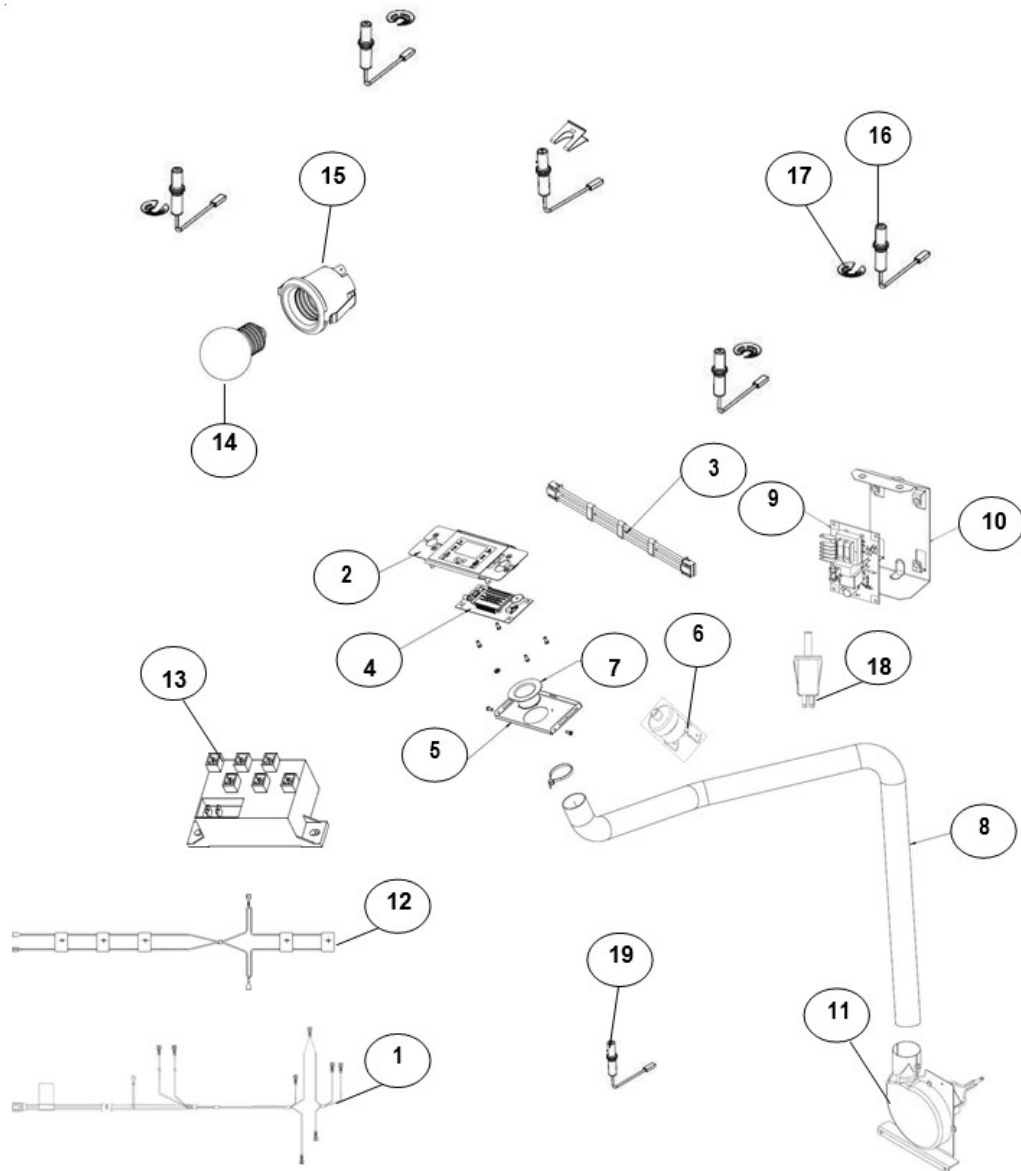

Distribuidor Autorizado

SurteRápido.com

Venta de Refacciones
Electrodomesticas

Estufa Whirlpool WF8650S01

Estufa Whirlpool WF8650S01

No.Illus.	DESCRIPCIÓN	No. de Parte
1	MANIFOLD TUBE	W10422196
2	VALVE SURF ZAMAK TUB.STD	W10200740
3	VALVE SURF ZAMAK TUB.SUP	W10200741
4	SURFACE VALVE FCB	W10444644
5	THERMOSTAT WITH SAFETY	W10387499
6	FRONT TUBING ASM - SUP	W10494190
7	REAR TUBING ASM - SUP	W10556806
8	FRONT TUBING ASM - STD	W10494191
9	REAR TUBING ASM - STD	W10494192
10	TUBING - FCB	W10459197
11	FCB BODY	W10115665
12	OVEN TUBING ASSY	W10647687
**	TUBING ASSY BOTTOM - OVEN	W10381596
14	BRACKET - SURFACE BURNER	W10354300
15	NUT BRACKET TUBING	98017323
16	OVEN BURNER	W10519079
17	THERMOCOUPLE	W10491992
18	VALVE - SHUT OFF	W10777489
19	BRACKET - SHUT OFF VALVE	W10553975
20	TUBING - CUT OFF	W10387503
21	FITTING - 3/8 NPT MALE TO 5/8" FLARED	W10527477
22	SADDLE CONNECTION	W10075697
23	SADDLE CONNECTION EXTENDED-ZAMA	W10381172
24	SADDLE CONNECTION	98017516
**	MANIFOLD TUBE ASSY	W10444636

Distribuidor Autorizado

SurteRápido.com

Venta de Refacciones
Electrodomesticas

Estufa Whirlpool WF8650S01

Estufa Whirlpool WF8650S01

No. Ilus.	DESCRIPCIÓN	No. de Parte
1	MAIN HARNESS HW	W10568049
2	TOD MEMBRANE HW FS	W10381615
3	TOD HARNESS HW	W10446872
4	TOD PLUS HW	W10516849
5	COVER CLOCK	W10381619
6	THERMO SWITCH	W10244824
7	COVER CLOCK EXTENSION - PLASTIC	W10487396
8	ULTRA FAN DUCT	W10492455
9	TOD SUPPLY SOURCE HW	W10391623
10	SUPPLY SOURCE BRACKET	W10745757
11	FAN BLOWER	W10391629
12	SWITCH HARNESS HW	W10381662
13	SPARK MODULE 6 POS.	W10455035
14	OVEN BULB	W10452019
15	SOCKET - OVEN LIGHT	W10554269
	TOP ELECTRODE 740	W10391624
16	TOP ELECTRODE 650	W10391625
	TOP ELECTRODE 500	W10381604
	TOP ELECTRODE 350	W10381605
17	CLIP IGNITOR -TOP BURNER	W10654842
18	SWITCH DOOR	98005765
19	OVEN ELECTRODE	W10145060