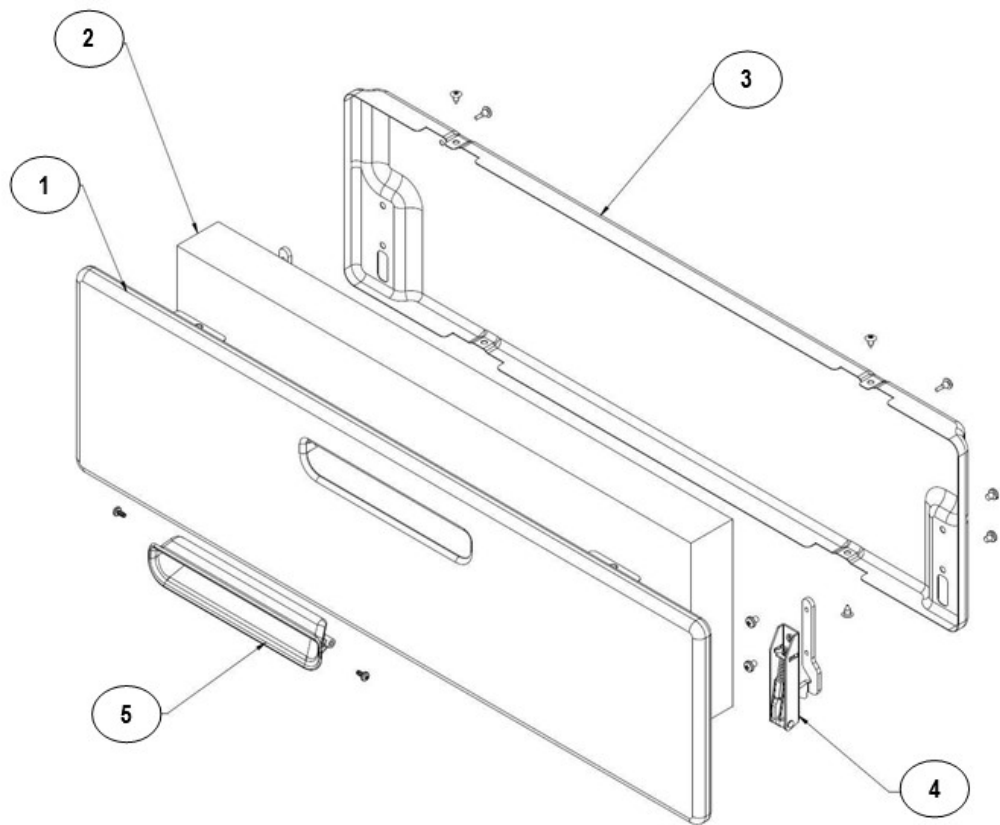

Estufa Whirlpool WF8650S01