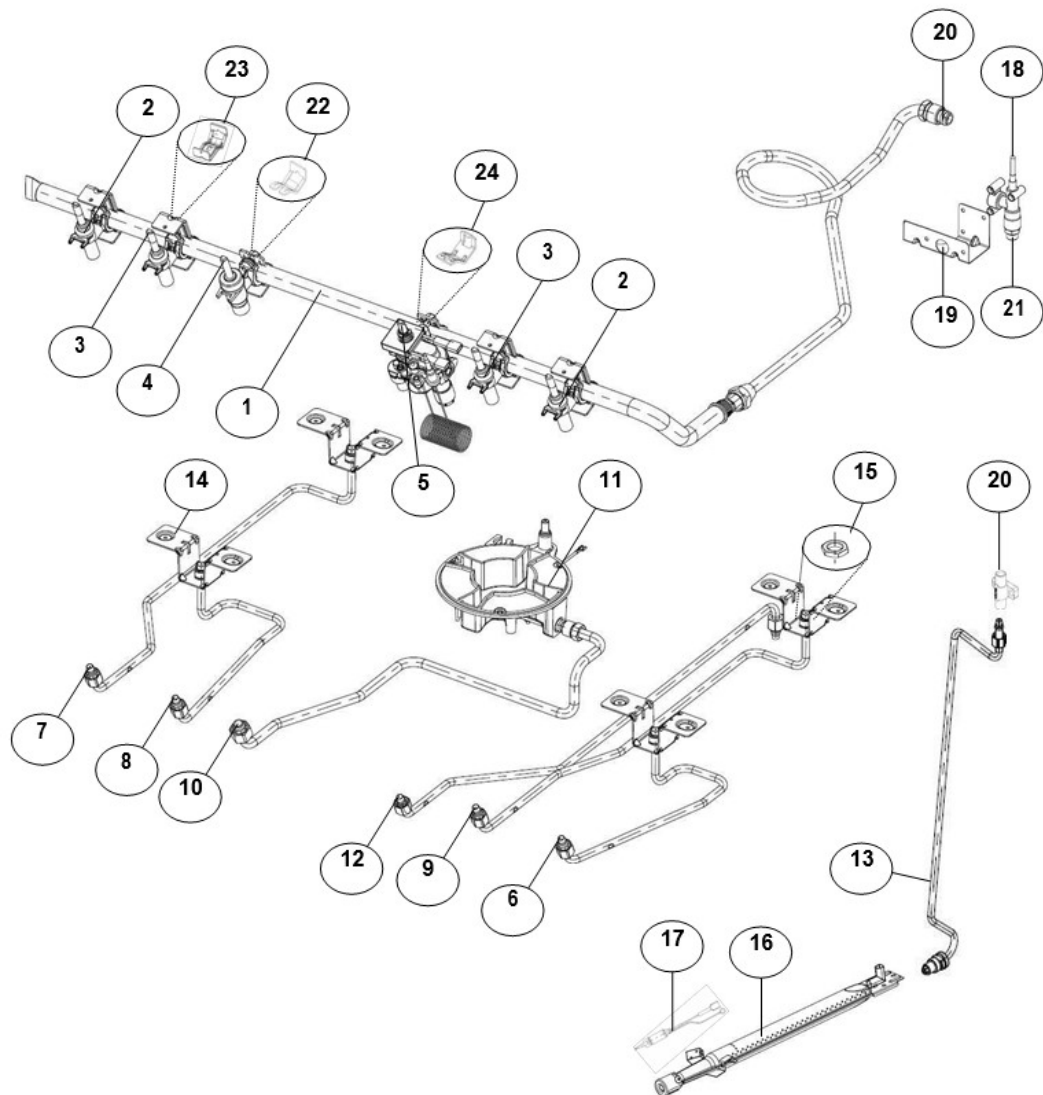

Distribuidor Autorizado

SurteRápido.com

Venta de Refacciones
Electrodomesticas

Estufa Whirlpool WF8650S01

Estufa Whirlpool WF8650S01

Estufa Whirlpool WF8650S01

No. Ilus.	DESCRIPCIÓN	No. de Parte
1	FRONT FRAME	W10448074
2	SIDE PANEL - MIDNIGHT GREY	W10354874
3	BROIL BACK COVER	W10515063
4	C - BRACKET	W10358263
5	CORNER BRACKET RH	W10364813
6	CORNER BRACKET LH	W10446940
7	FRONT BRACKET OVEN BURNER	W10387513
8	COUNTER SUPPORT	W10327222
9	OVEN DOOR SEAL	W10759584
10	BASE CORNER FRONT	W10498418
11	BASE RAIL	W10446524
12	CROSS SUPPORT - 30"	W10327223
13	FRONT VERTICAL PILLAR F/S	W10354862
14	OVEN WRAPPER 30"	W10364807
**	ALUMINUM FOIL ULTRA	W10446939
16	OVEN RACK	W10743506
17	OVEN BOTTOM 30"	W10448075
18	FLUE BOX ASM	W10742507
19	BRACKET OVEN BURNER	W10381594
20	GUIDE - RACK SUPPORT (RIGHT)	W10744031
21	GUIDE - RACK SUPPORT (LEFT)	W10743523
22	RACK SUPPORT ASSY. (RIGHT)	W10743545
23	RACK SUPPORT ASSY. (LEFT)	W10743544
24	PUSH ROD	W10743557
25	BRACKET RETAINER	W10479996

Distribuidor Autorizado

SurteRápido.com

Venta de Refacciones
Electrodomesticas

Estufa Whirlpool WF8650S01

Estufa Whirlpool WF8650S01

No.Illus.	DESCRIPCIÓN	No. de Parte
1	MANIFOLD TUBE	W10422196
2	VALVE SURF ZAMAK TUB.STD	W10200740
3	VALVE SURF ZAMAK TUB.SUP	W10200741
4	SURFACE VALVE FCB	W10444644
5	THERMOSTAT WITH SAFETY	W10387499
6	FRONT TUBING ASM - SUP	W10494190
7	REAR TUBING ASM - SUP	W10556806
8	FRONT TUBING ASM - STD	W10494191
9	REAR TUBING ASM - STD	W10494192
10	TUBING - FCB	W10459197
11	FCB BODY	W10115665
12	OVEN TUBING ASSY	W10647687
**	TUBING ASSY BOTTOM - OVEN	W10381596
14	BRACKET - SURFACE BURNER	W10354300
15	NUT BRACKET TUBING	98017323
16	OVEN BURNER	W10519079
17	THERMOCOUPLE	W10491992
18	VALVE - SHUT OFF	W10777489
19	BRACKET - SHUT OFF VALVE	W10553975
20	TUBING - CUT OFF	W10387503
21	FITTING - 3/8 NPT MALE TO 5/8" FLARED	W10527477
22	SADDLE CONNECTION	W10075697
23	SADDLE CONNECTION EXTENDED-ZAMA	W10381172
24	SADDLE CONNECTION	98017516
**	MANIFOLD TUBE ASSY	W10444636