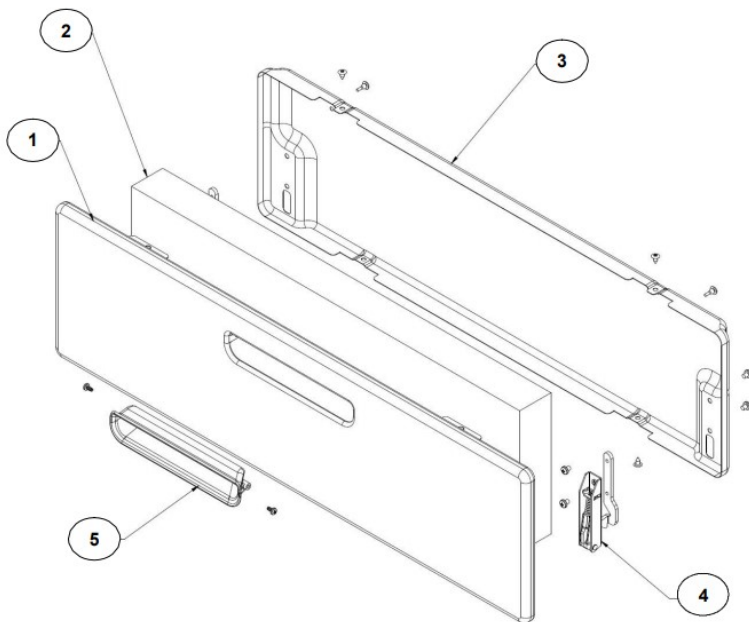

Estufa Whirlpool WF8650S02

No.Ilus.	DESCRIPCIÓN	No. de Parte
1	OUTER BROILER DOOR - STAINLESS ST	W10482110
2	INSULATION - BROILER DOOR 30"	W10557381
3	30" INNER BROILER DOOR	W10446851
4	BROILER DOOR HINGE	W10661466
5	HANDLE - BROILER DOOR, SHADOW GR	W10495568
**	BROILER DOOR ASM - SS	W10493745

KIT DE CONVERSION GAS NATURAL:		W10513483
Componentes a solicitar:	W10132112 (2)	ORIFICE STD BURNER
	W10118331 (2)	ORIFICE SUPER BURNER
	W10549799 (1)	ORIFICE FCB
	W10539375 (1)	ORIFICE OVEN BURNER
	98007152 (1)	BY-PASS THERMOSTAT
	W10200741 (2)	VALVE FOR STD. BURNER
	W10258173 (2)	VALVE FOR SUPER BURNER
	W10539406 (1)	VALVE FOR FCB