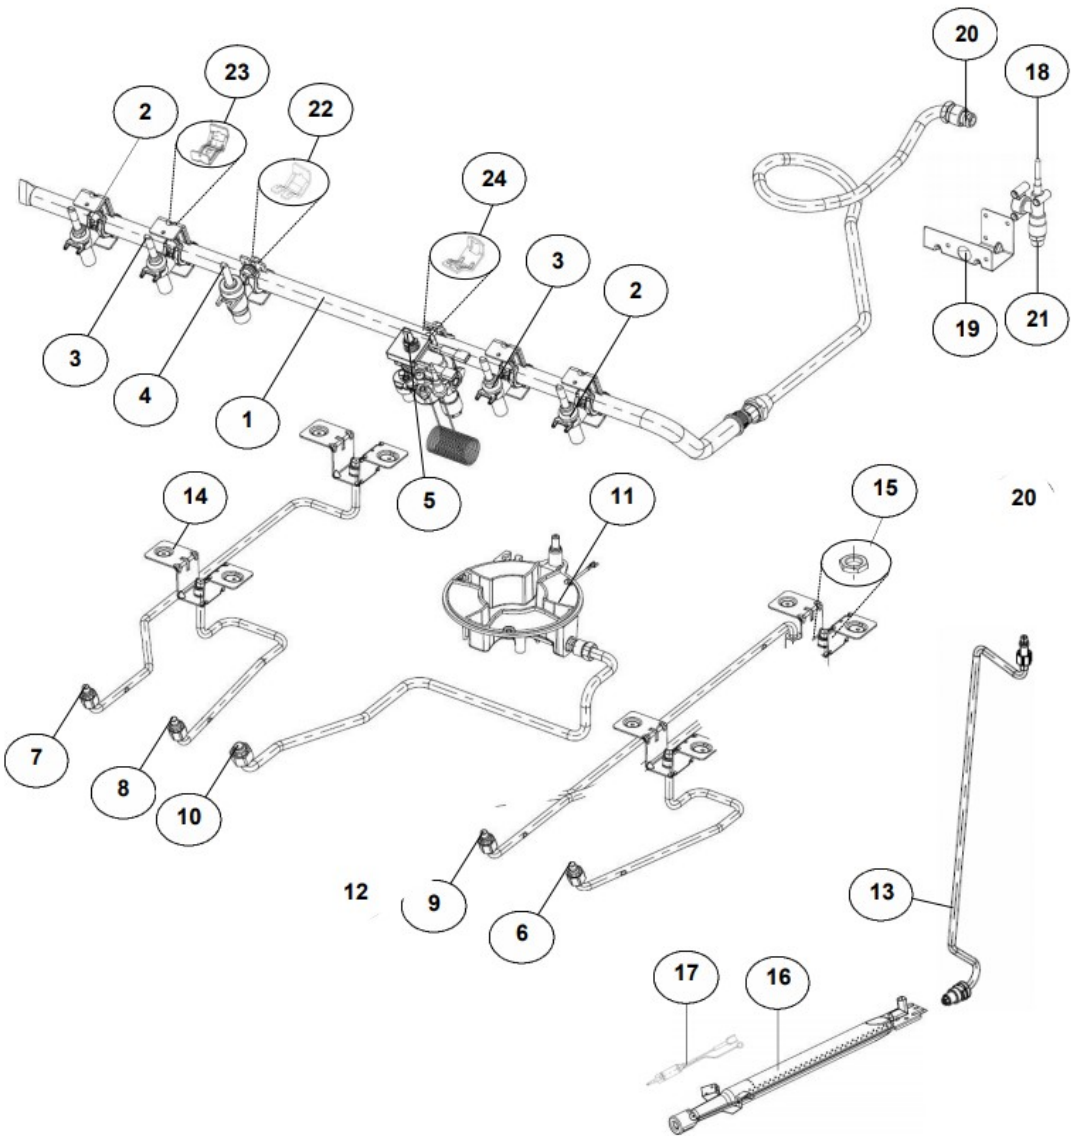

Estufa Whirlpool WF8650S02

Estufa Whirlpool WF8650S02

<b>No. Ilus.</b>	<b>DESCRIPCIÓN</b>	<b>No. de Parte</b>
<b>1</b>	MANIFOLD TUBE	W10422196
<b>2</b>	VALVE SURF ZAMAK TUB.STD	W10200740
<b>3</b>	VALVE SURF ZAMAK TUB.SUP	W10200741
<b>4</b>	SURFACE VALVE FCB	W10444644
<b>5</b>	THERMOSTAT WITH SAFETY	W10387499
<b>6</b>	FRONT TUBING ASM - SUP	W10556803
<b>7</b>	REAR TUBING ASM - SUP	W10556806
<b>8</b>	FRONT TUBING ASM - STD	W10556804
<b>9</b>	REAR TUBING ASM - STD	W10556805
<b>10</b>	TUBING - FCB	W10459197
<b>11</b>	FCB BODY	W10115665
<b>12</b>	OVEN TUBING - UPPER THERMOSTAT	*****
<b>13</b>	TUBING ASSY BOTTOM - OVEN	W10647687
<b>14</b>	BRACKET - SURFACE BURNER	W10354300
<b>15</b>	NUT BRACKET TUBING	98017323
<b>16</b>	OVEN BURNER	W10519079
<b>17</b>	THERMOCOUPLE	W10491992
<b>18</b>	VALVE - SHUT OFF	W10488109
<b>19</b>	BRACKET - SHUT OFF VALVE	W10553975
<b>20</b>	TUBING - CUT OFF	W10387503
<b>21</b>	FITTING - 3/8 NPT MALE TO 5/8" FLARED	W10527477
<b>22</b>	SADDLE CONNECTION	W10075697
<b>23</b>	SADDLE CONNECTION EXTENDED-ZAM	W10381172
<b>24</b>	SADDLE CONNECTION	98017516
<b>**</b>	MANIFOLD TUBE ASSY	W10444636