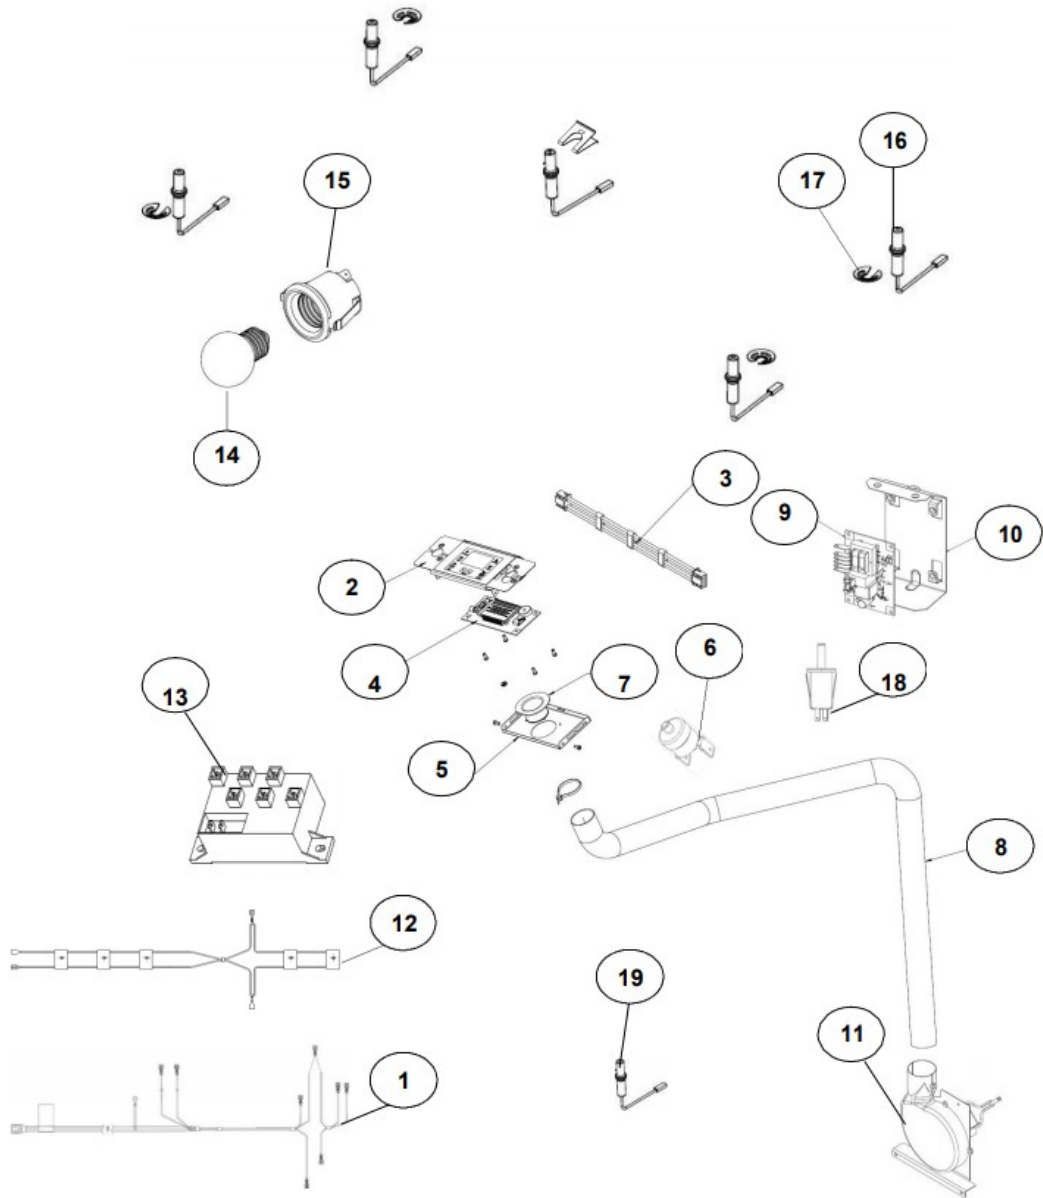

Estufa Whirlpool WF8650S02