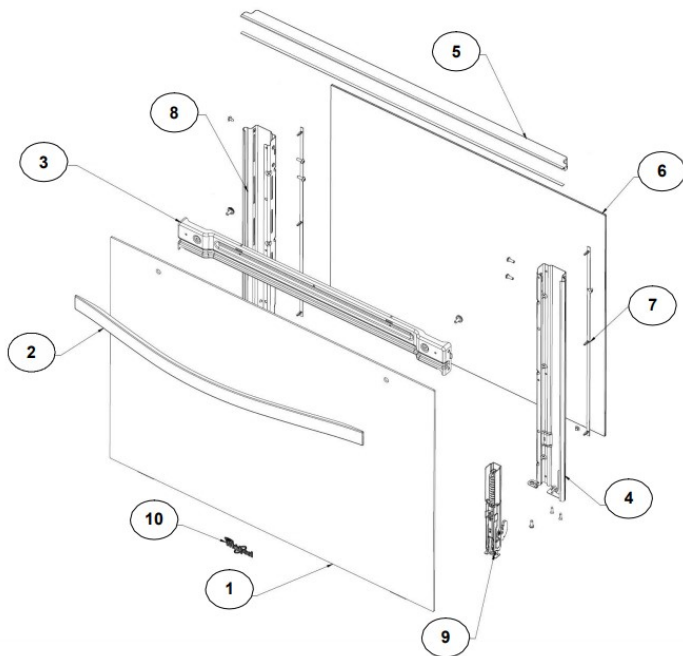

Estufa Whirlpool WF8650S02

Estufa Whirlpool WF8650S02

<b>No. Ilus.</b>	<b>DESCRIPCIÓN</b>	<b>No. de Parte</b>
<b>1</b>	MANIFOLD TUBE	W10422196
<b>2</b>	VALVE SURF ZAMAK TUB.STD	W10200740
<b>3</b>	VALVE SURF ZAMAK TUB.SUP	W10200741
<b>4</b>	SURFACE VALVE FCB	W10444644
<b>5</b>	THERMOSTAT WITH SAFETY	W10387499
<b>6</b>	FRONT TUBING ASM - SUP	W10556803
<b>7</b>	REAR TUBING ASM - SUP	W10556806
<b>8</b>	FRONT TUBING ASM - STD	W10556804
<b>9</b>	REAR TUBING ASM - STD	W10556805
<b>10</b>	TUBING - FCB	W10459197
<b>11</b>	FCB BODY	W10115665
<b>12</b>	OVEN TUBING - UPPER THERMOSTAT	*****
<b>13</b>	TUBING ASSY BOTTOM - OVEN	W10647687
<b>14</b>	BRACKET - SURFACE BURNER	W10354300
<b>15</b>	NUT BRACKET TUBING	98017323
<b>16</b>	OVEN BURNER	W10519079
<b>17</b>	THERMOCOUPLE	W10491992
<b>18</b>	VALVE - SHUT OFF	W10488109
<b>19</b>	BRACKET - SHUT OFF VALVE	W10553975
<b>20</b>	TUBING - CUT OFF	W10387503
<b>21</b>	FITTING - 3/8 NPT MALE TO 5/8" FLARED	W10527477
<b>22</b>	SADDLE CONNECTION	W10075697
<b>23</b>	SADDLE CONNECTION EXTENDED-ZAM	W10381172
<b>24</b>	SADDLE CONNECTION	98017516
<b>**</b>	MANIFOLD TUBE ASSY	W10444636

No. Ilus.	DESCRIPCIÓN	No. de Parte
1	FS MASK & OUTER GLASS ASM S.S.	W10528451
2	OVEN DOOR HANDLE	W10397442
3	OVEN DOOR CROSS SUPPORT	W10387343
4	OVEN DOOR PILLAR RIGHT	W10460272
5	UPPER TRIM - OVEN DOOR	W10544145
6	INNER GLASS - OVEN DOOR	W10372163
7	INNER GLASS SEAL	W10292266
8	OVEN DOOR PILLAR LEFT	W10460273
9	OVEN DOOR HINGE	W10420753
10	BADGE-WHIRLPOOL CENTENNIAL	W10481433
**	OVEN DOOR, METAL - SS	W10493702