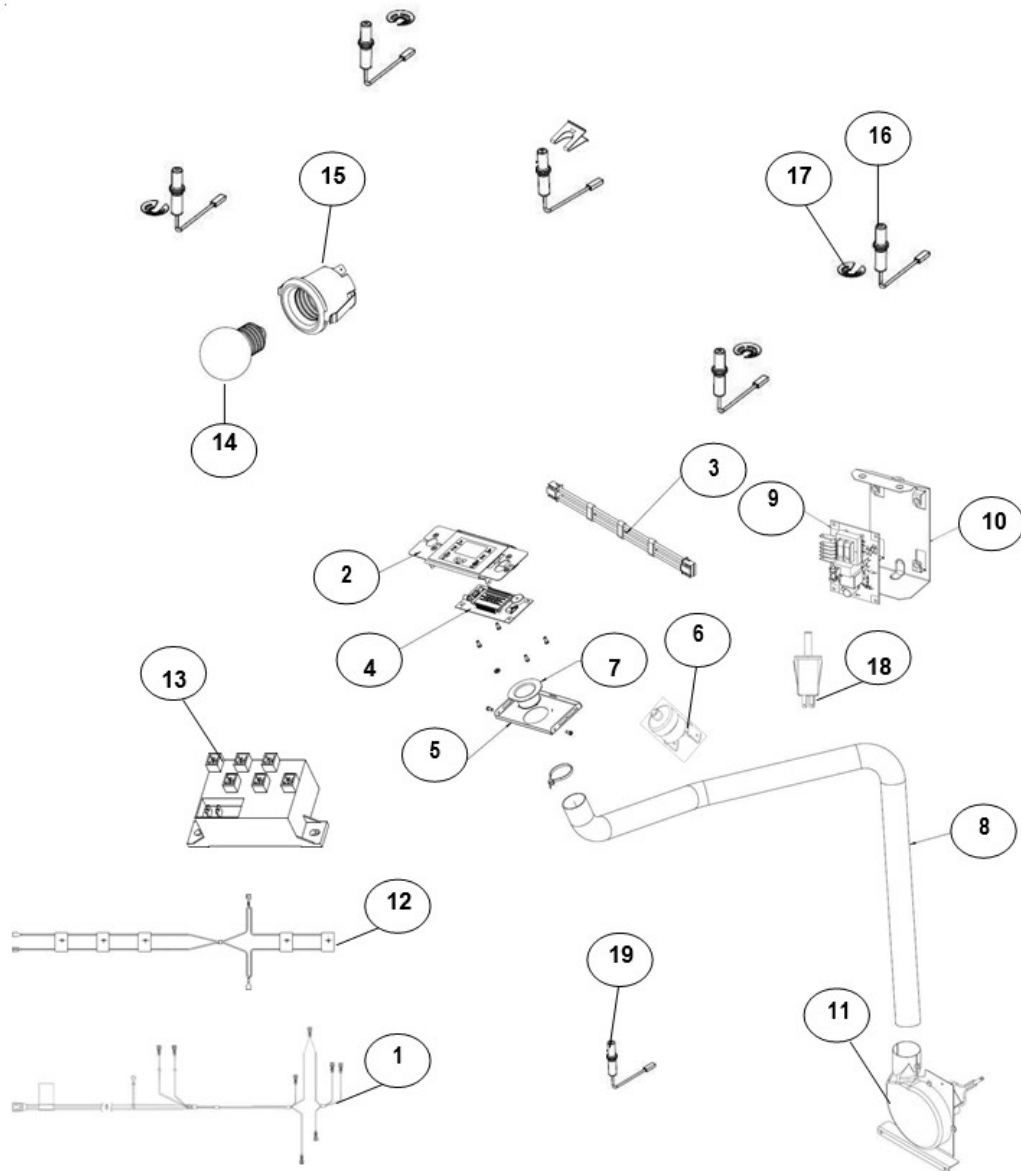

Distribuidor Autorizado

SurteRápido.com

Venta de Refacciones
Electrodomesticas

Estufa Whirlpool WF8650S03