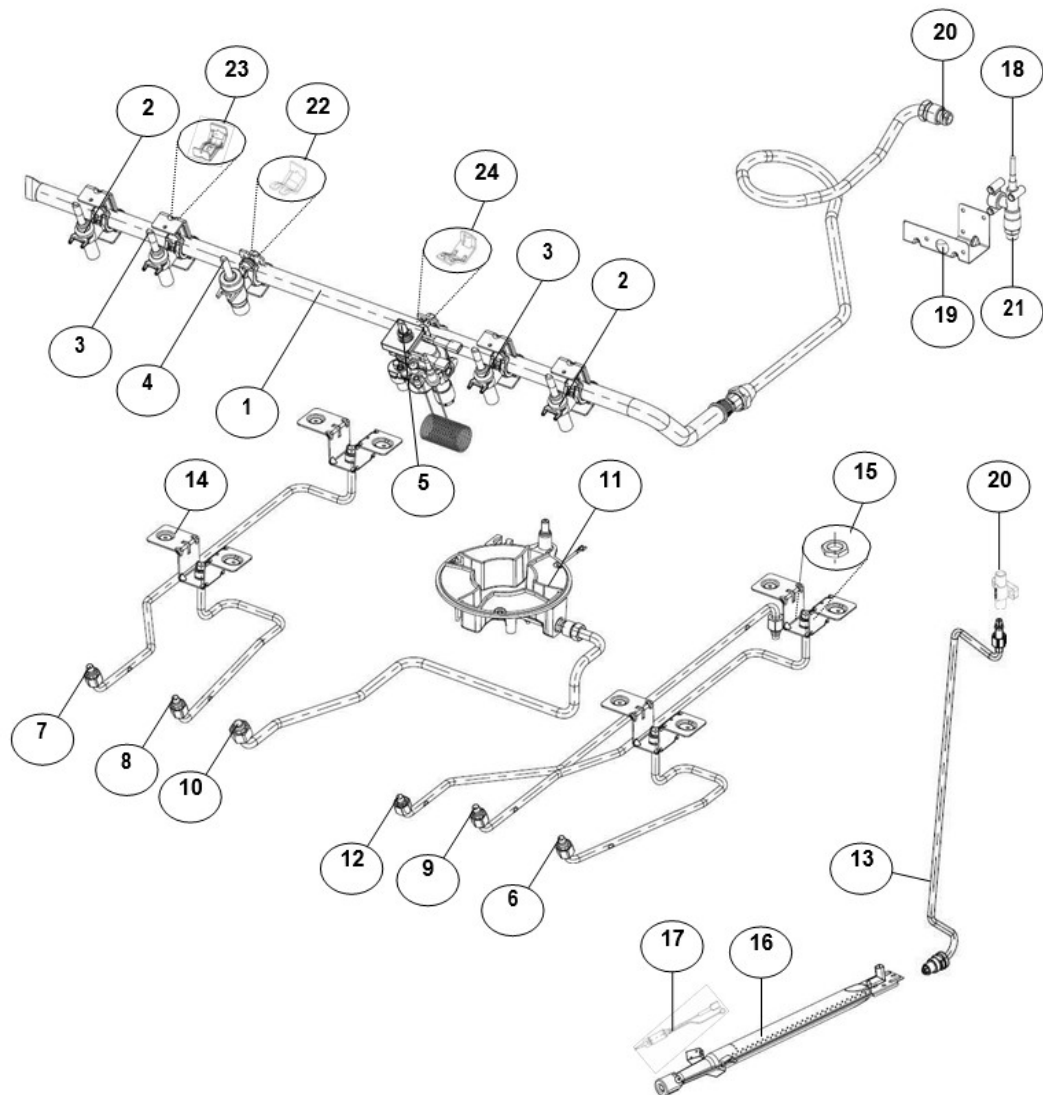

Distribuidor Autorizado

SurteRápido.com

Venta de Refacciones
Electrodomesticas

Estufa Whirlpool WF8650S03