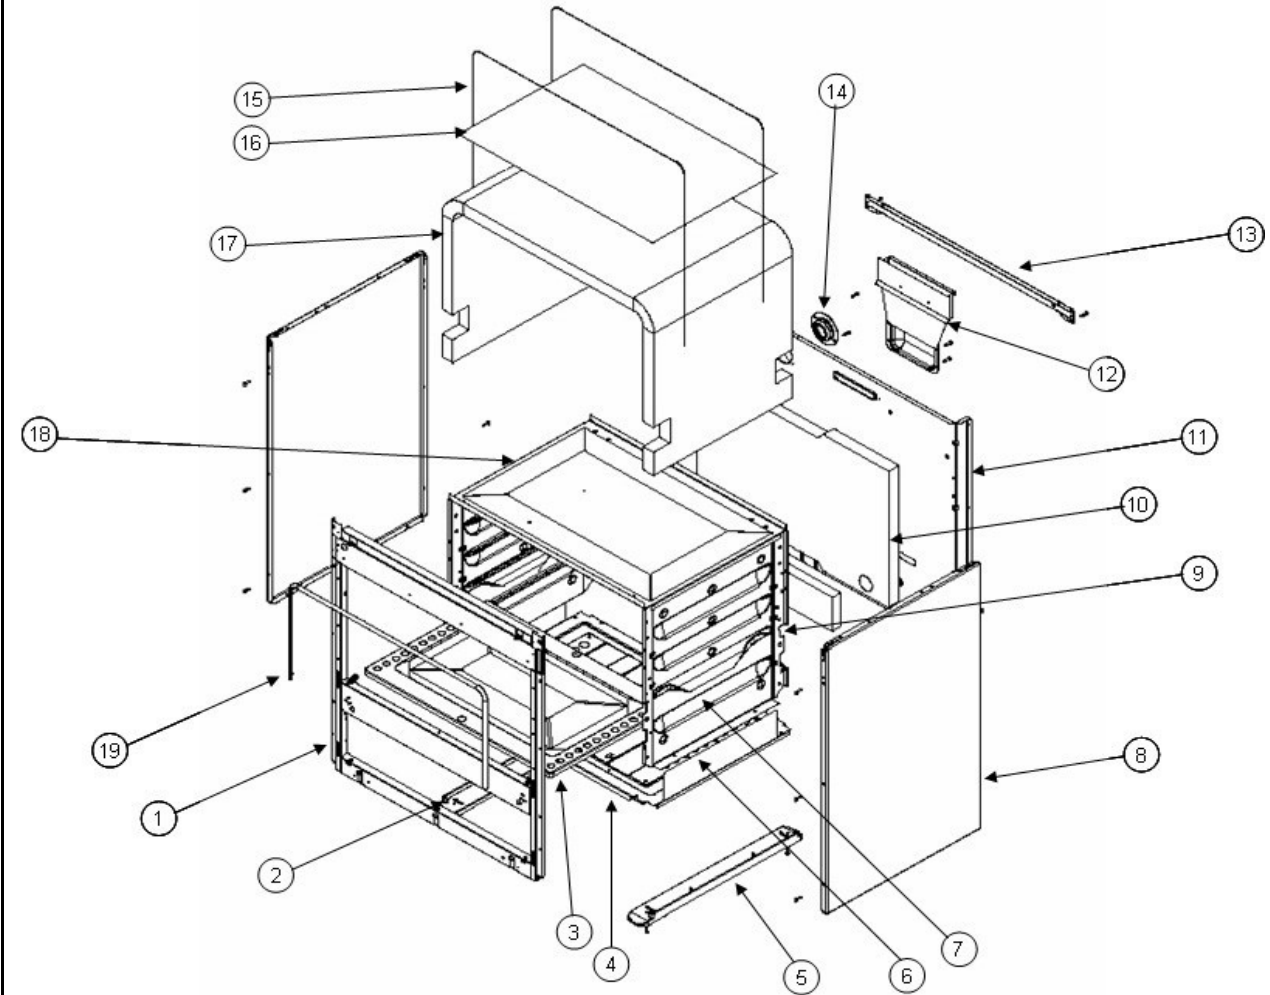

ESTUFA WF9600S00

Color	Stainless Steel
Gabinete