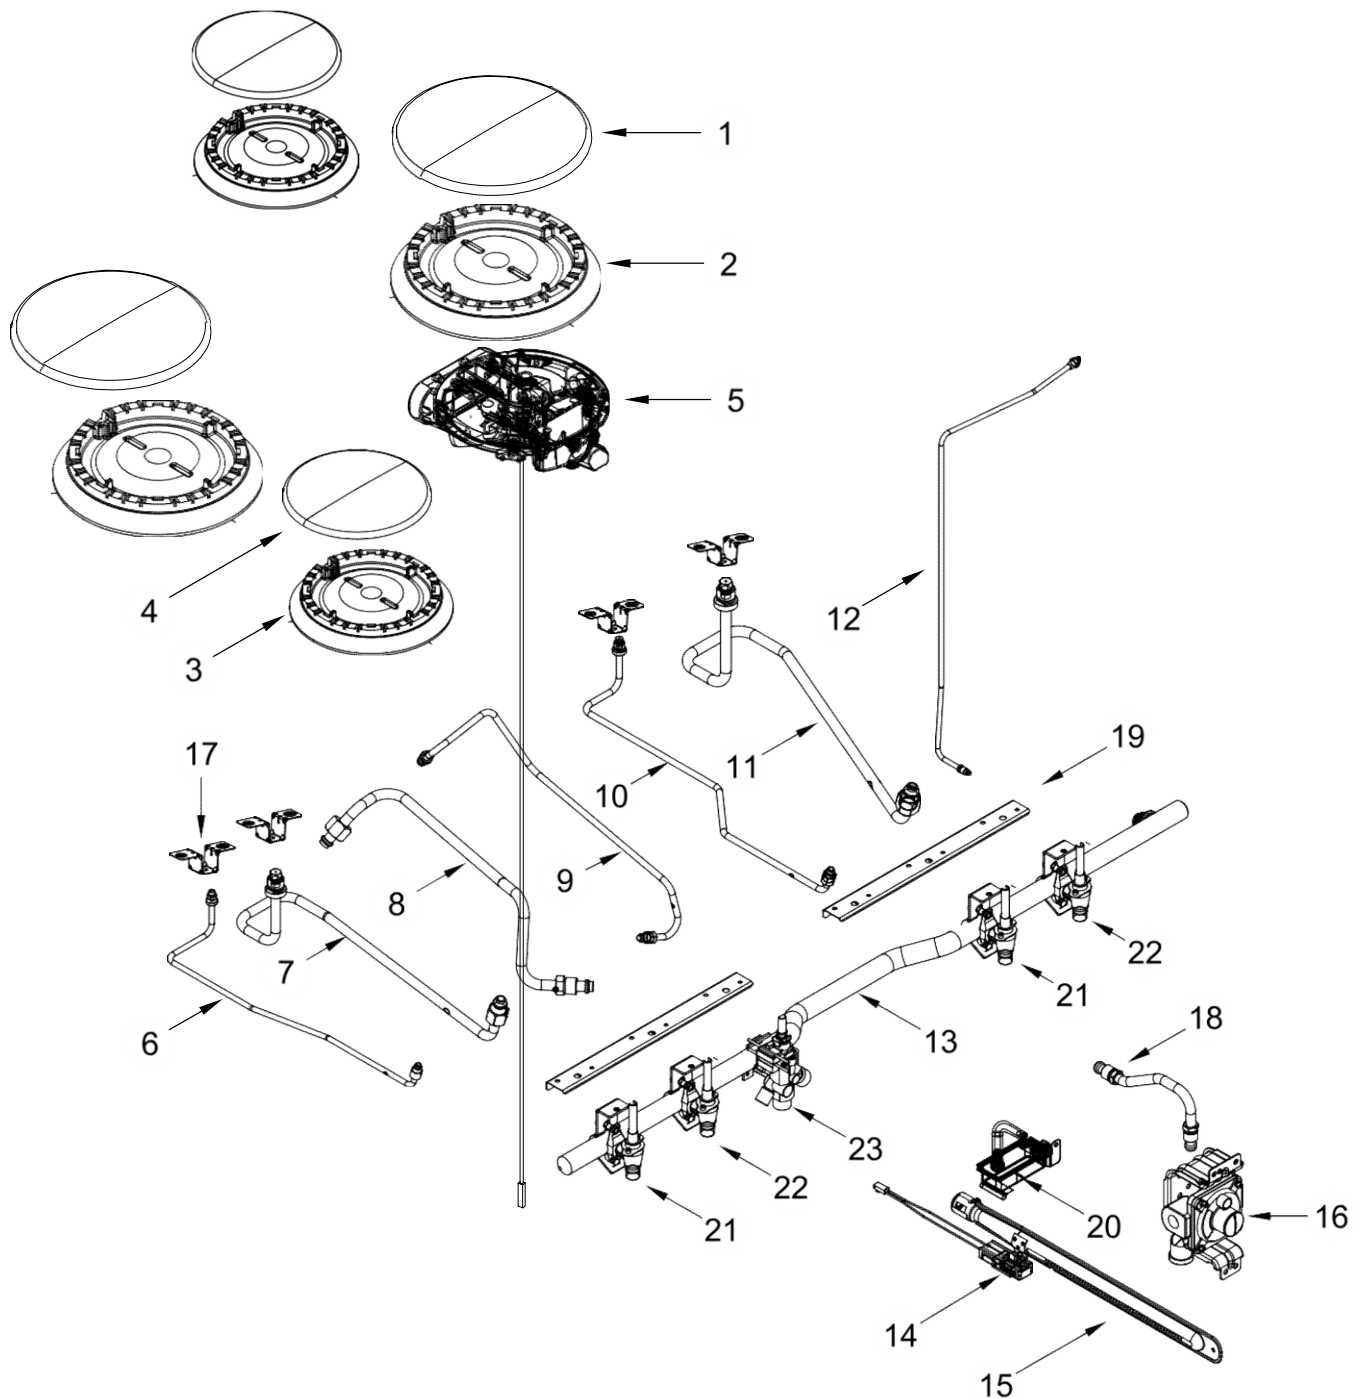

<u>Illus. No.</u>	<u>Part No.</u>	<u>Description</u>	<u>Illus. No.</u>	<u>Part No.</u>	<u>Description</u>	<u>Illus. No.</u>	<u>Part No.</u>	<u>Description</u>
1	W10190271	SUPER BURNER CAP MATT BLACK Tapa del super quemador	9	W11037658	CENTRAL TUBING ASSY INT SIMMER - TORCH Tubo central	16	W10678288	BRACKET & REGULATOR ELEC 7U.ASM LP 11/10 Ensamble de bracket y regulador electric
2	W10356319	SUPER BURNER SAND BLASTED CLEAR Super quemador	10	W11049693	REAR TUBING ASSY CTR RGT - STD 5 Tubo trasero	17	W10354300	BRACKET - SURFACE BURNER Bracket
3	W10190267	STD BURNER CAP MATT BLACK Tapa del quemador STD	11	W11334135	TUBING,FRONT,RGT,SUPER DEF,ASSY Tubo Frontal	18	W10512963	Tubing (Regulator to Oven Valve) Tubo regulador
4	W10354371	STD BURNER (SANDBLASTED - CLEAR) Quemador STD	12	W10619922	TUBE 3/8" MANIFOLD TO REG Tubo del Manifold	19	W11297306	BRACKET, LIGHTED-KNOB Bracket
5	W11088239	SUPER POWER BURNER DOUBLE Quemador super power	13	W11038344	MANIFOLD TUBE ASSY 2STD+2SUP+1TORCH-THMS Manifold	20	W10670152	SINGLE VALVE ASM,ELECTRIC-INVELAR Valvula
6	W11037326	REAR TUBING ASSY LFT - SUP Tubo trasero	14	W11208965	IGNITER - HOT SURFACE ELEMENT Aditamento de encendido incandescente	21	W10141714	VALVE SURFACE - PROPANE Valvula
7	W11039129	FRONT TUBING ASSY STD RGT Tubo Frontal	15	W10650358	OVEN BURNER ASM-US ELECTRONIC Quemador del horno	22	W10141712	VALVE SURFACE - PROPANE Valvula
8	W11037659	CENTRAL TUBING ASSY EXT RING - TORCH Tubo central				23	W10381658	DUAL VALVE Valvula

KIT DE CONVERSIÓN A GAS NATURAL - WFR9000S		
Numero de Parte	Nombre de la pieza	Cantidad
W10118331	ORIFICE SUP BURNER	2
W10132112	ORIFICE STD BURNER	2
W10267026	ORIFICE OVEN BURNER	1
W10141712	VALVE FOR STD BURNER	2
W10141714	VALVE FOR SUP BURNER	2