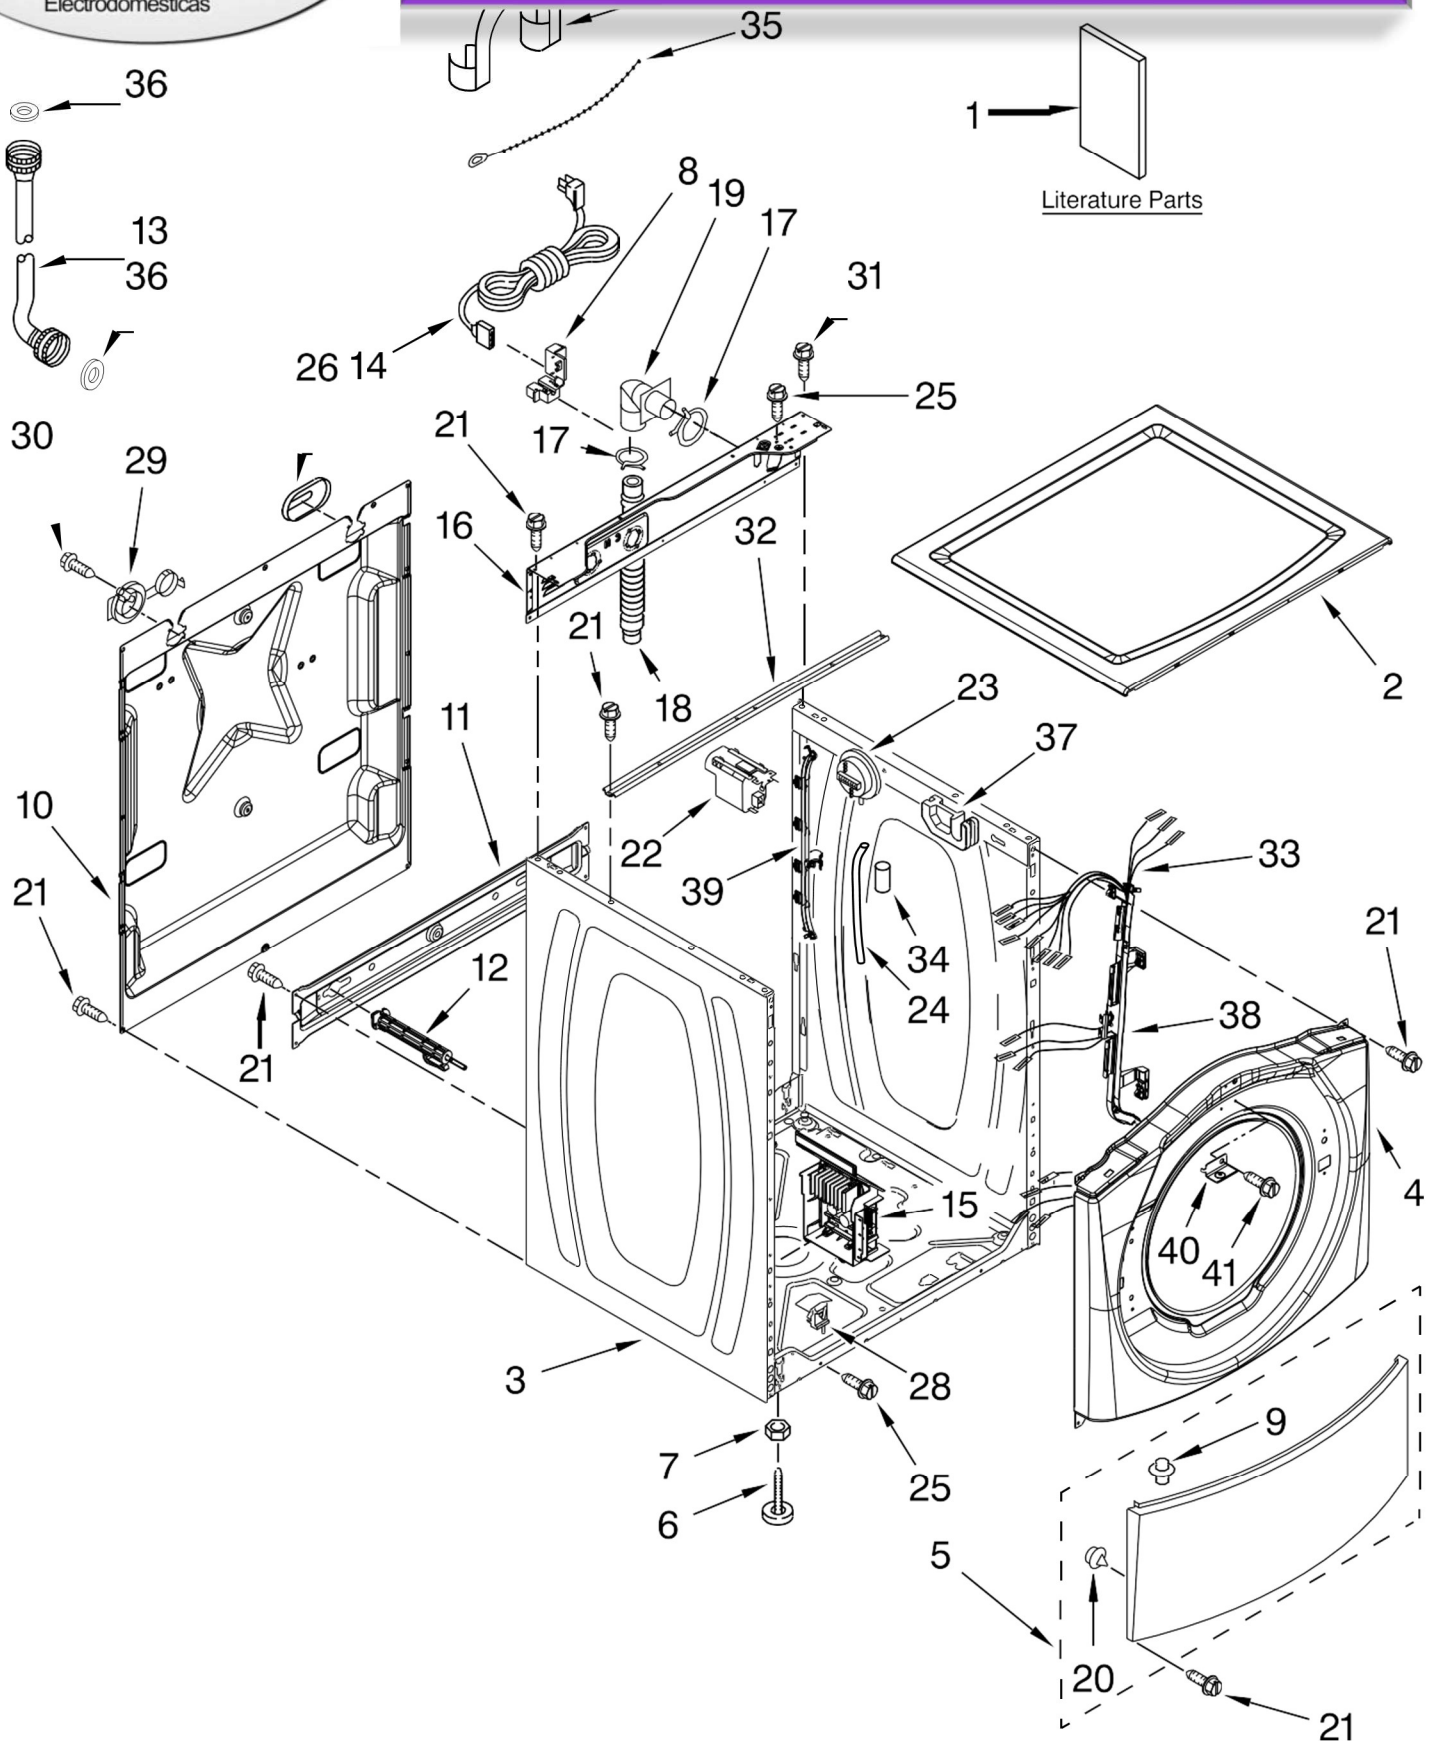

LAVADORA WFW9150WW00

FOR ORDERING INFORMATION REFER TO PARTS PRICE LIST

LAVADORA WFW9150WW00

Illus. No.	Part No.	DESCRIPTION
1		Literature Parts
	W10252714	Use & Care Guide
	W10252711	Tech Sheet
	W10252712	Energy Guide
2	W10303994	Top
3	W10245758	Cabinet
4	W10255250	Panel, Front
5	8540813	Toe Panel
6	W10245373	Foot, Leveling
7	3359452	Nut, Lock
8	W10110676	Strain Relief, Power Cord
9	8518891	Rivet
10	W10258341	Panel, Rear
11	W10189657	Brace, Transport
12	W10251449	Bolt, Shipping
13		Hose, Water Inlet
	W10194208	Cold Water
	8571378	Hot Water
14	W10205500	Cord, Power
15	W10289776	Motor Control Unit

Illus. No.	Part No.	DESCRIPTION
31	8540329	Screw
32	8540721	Brace, Top
33	W10239822	Harness, Wiring (Lower Main) (Includes Item 38)
34	2161302	Sleeve, Pressure Switch Hose
35	3347868	Cable Tie
36	3976300	Washer, Water Inlet Hose 1-1/16 x 5/8
37	8540644	Bracket-Suspension Spring
38	W10168546	Harness Channel, Side Front
39	W10168547	Harness Channel, Side Rear
40	8540669	Bracket, Console Retainer
41	8533954	Screw

LAVADORA WFW9150WW00

Illus. No.	Part No.	DESCRIPTION
------------	----------	-------------

- | | | |
|----|-----------|------------------------------|
| 1 | 8540108 | Clamp, Bellow To Tub |
| 2 | W10290499 | Bellow |
| 3 | W10253483 | Lock, Door |
| 4 | 8540725 | Screw |
| 5 | 8540221 | Hook, Door |
| 6 | W10209545 | Trim Ring, Outer Door |
| 7 | W10217563 | Clamp, Bellow To Front Panel |
| 8 | 8540115 | Clamp, Support |
| 9 | 8540282 | Screw |
| 10 | 8540513 | Screw |
| 11 | W10344525 | Door Assembly |
| 12 | W10387885 | Glass, Door |
| 13 | W10015090 | Screw |