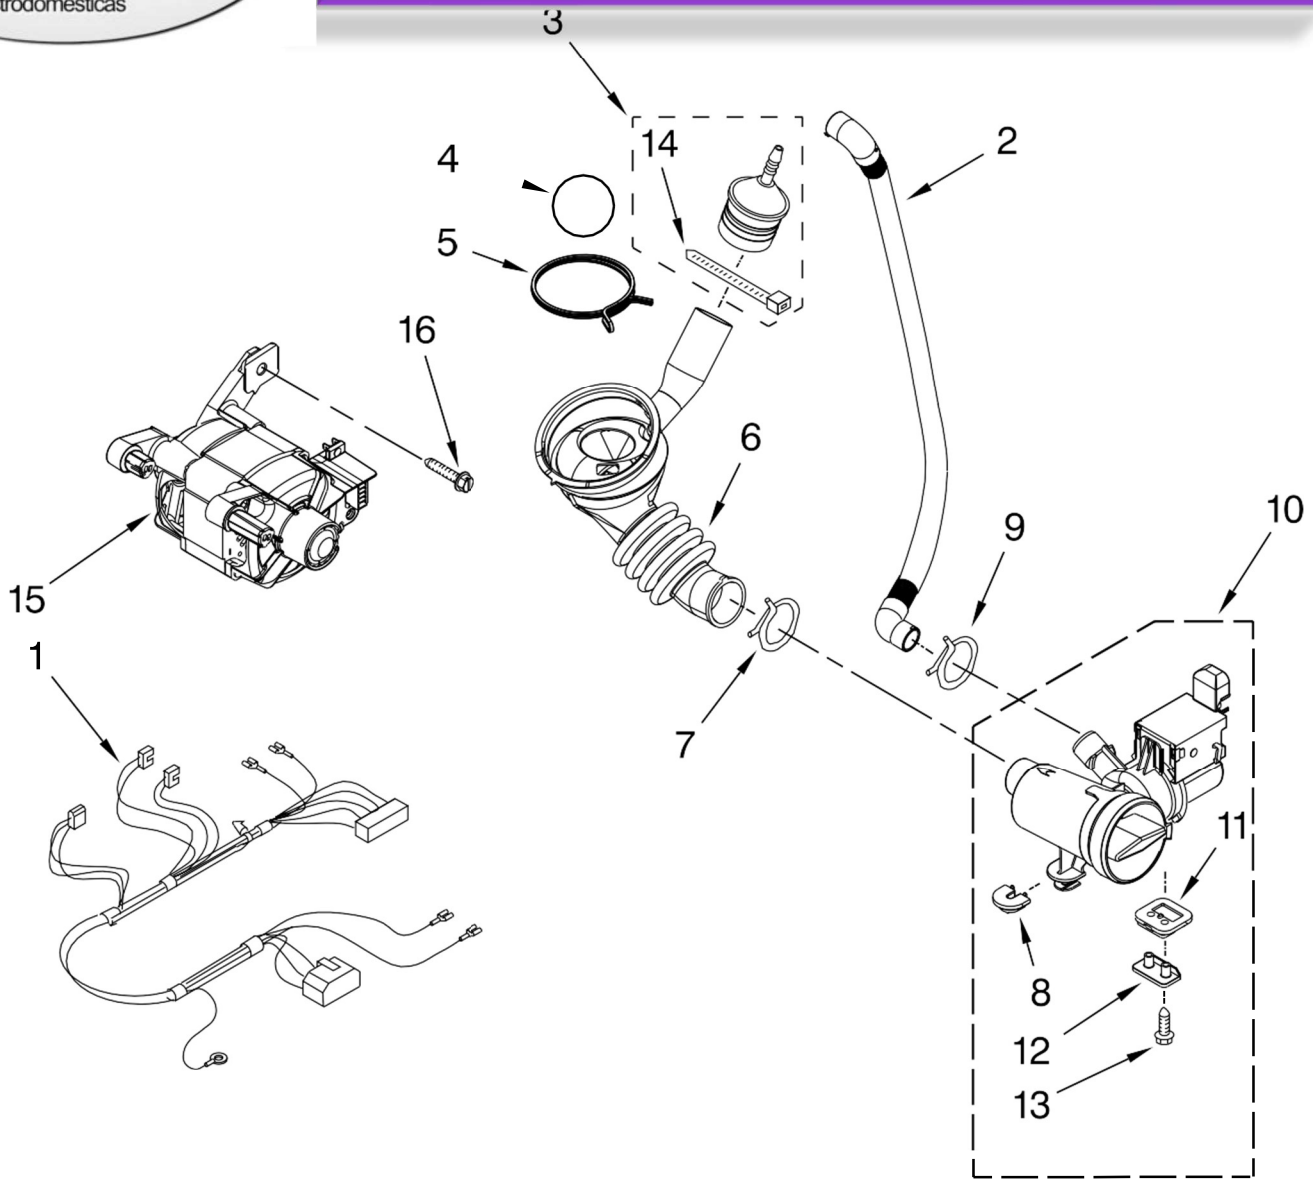

LAVADORA WFW9150WW00

Illus. No.	Part No.	DESCRIPTION

1	W10201879	Harness, Motor
2	W10272563	Hose, Drain (Inner)
3	W10405608	Air Trap
4	8540013	Ball
5	8181734	Clamp

Illus. No.	Part No.	DESCRIPTION

6	8540012	Hose, Tub to Pump
7	370448	Clamp
8	W10034820	Foot, Rubber (Slider)
9	W10245724	Clamp, Drain Hose
10	W10130913	Pump (Complete)

Illus. No.	Part No.	DESCRIPTION

11	W10034830	Foot, Rubber (Lock)
12	8540033	Cap, Lock Foot
13	8533964	Screw 10-16 x 1.25
14	2232071	Cable Tie
15	W10171902	Motor, Drive
16	8540134	Bolt, Motor