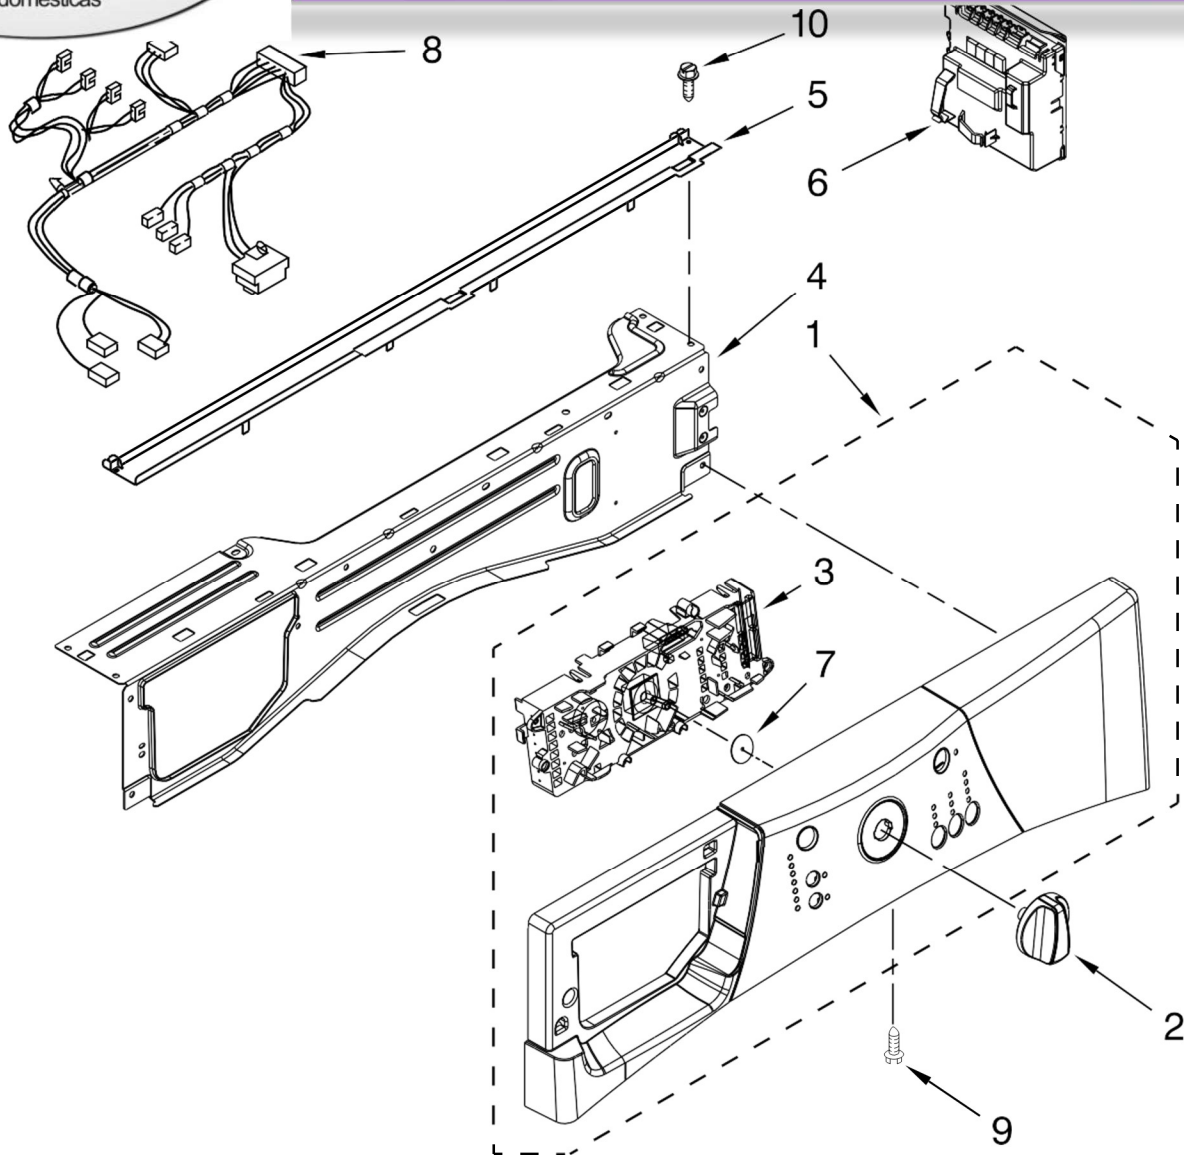

LAVADORA WFW9150WW00

FOR ORDERING INFORMATION REFER TO PARTS PRICE LIST

LAVADORA WFW9150WW00

Illus. No.	Part No.	DESCRIPTION
1		Literature Parts
	W10252714	Use & Care Guide
	W10252711	Tech Sheet
	W10252712	Energy Guide
2	W10303994	Top
3	W10245758	Cabinet
4	W10255250	Panel, Front
5	8540813	Toe Panel
6	W10245373	Foot, Leveling
7	3359452	Nut, Lock
8	W10110676	Strain Relief, Power Cord
9	8518891	Rivet
10	W10258341	Panel, Rear
11	W10189657	Brace, Transport
12	W10251449	Bolt, Shipping
13		Hose, Water Inlet
	W10194208	Cold Water
	8571378	Hot Water
14	W10205500	Cord, Power
15	W10289776	Motor Control Unit

Illus. No.	Part No.	DESCRIPTION
31	8540329	Screw
32	8540721	Brace, Top
33	W10239822	Harness, Wiring (Lower Main) (Includes Item 38)
34	2161302	Sleeve, Pressure Switch Hose
35	3347868	Cable Tie
36	3976300	Washer, Water Inlet Hose 1-1/16 x 5/8
37	8540644	Bracket-Suspension Spring
38	W10168546	Harness Channel, Side Front
39	W10168547	Harness Channel, Side Rear
40	8540669	Bracket, Console Retainer
41	8533954	Screw

LAVADORA WFW9150WW00

Illus. No.	Part No.	DESCRIPTION
------------	----------	-------------

- | | | |
|----|-----------|------------------------------|
| 1 | 8540108 | Clamp, Bellow To Tub |
| 2 | W10290499 | Bellow |
| 3 | W10253483 | Lock, Door |
| 4 | 8540725 | Screw |
| 5 | 8540221 | Hook, Door |
| 6 | W10209545 | Trim Ring, Outer Door |
| 7 | W10217563 | Clamp, Bellow To Front Panel |
| 8 | 8540115 | Clamp, Support |
| 9 | 8540282 | Screw |
| 10 | 8540513 | Screw |
| 11 | W10344525 | Door Assembly |
| 12 | W10387885 | Glass, Door |
| 13 | W10015090 | Screw |

LAVADORA WFW9150WW00

Illus. No.	Part No.	DESCRIPTION
1	W10325312	Console
2	W10236098	Knob, Control
3	W10212765	User Interface
4	W10240776	Brace, Top Front
5	8540839	Channel, Water
6	W10299978	Microcomputer, Machine Control
7	8572039	Seal, User Interface
8	W10232994	Harness, Wiring (Upper Main) (Includes Item 39 On Page 1)
9	8540282	Screw
10	W10015090	Screw, 8-18 x 5/8