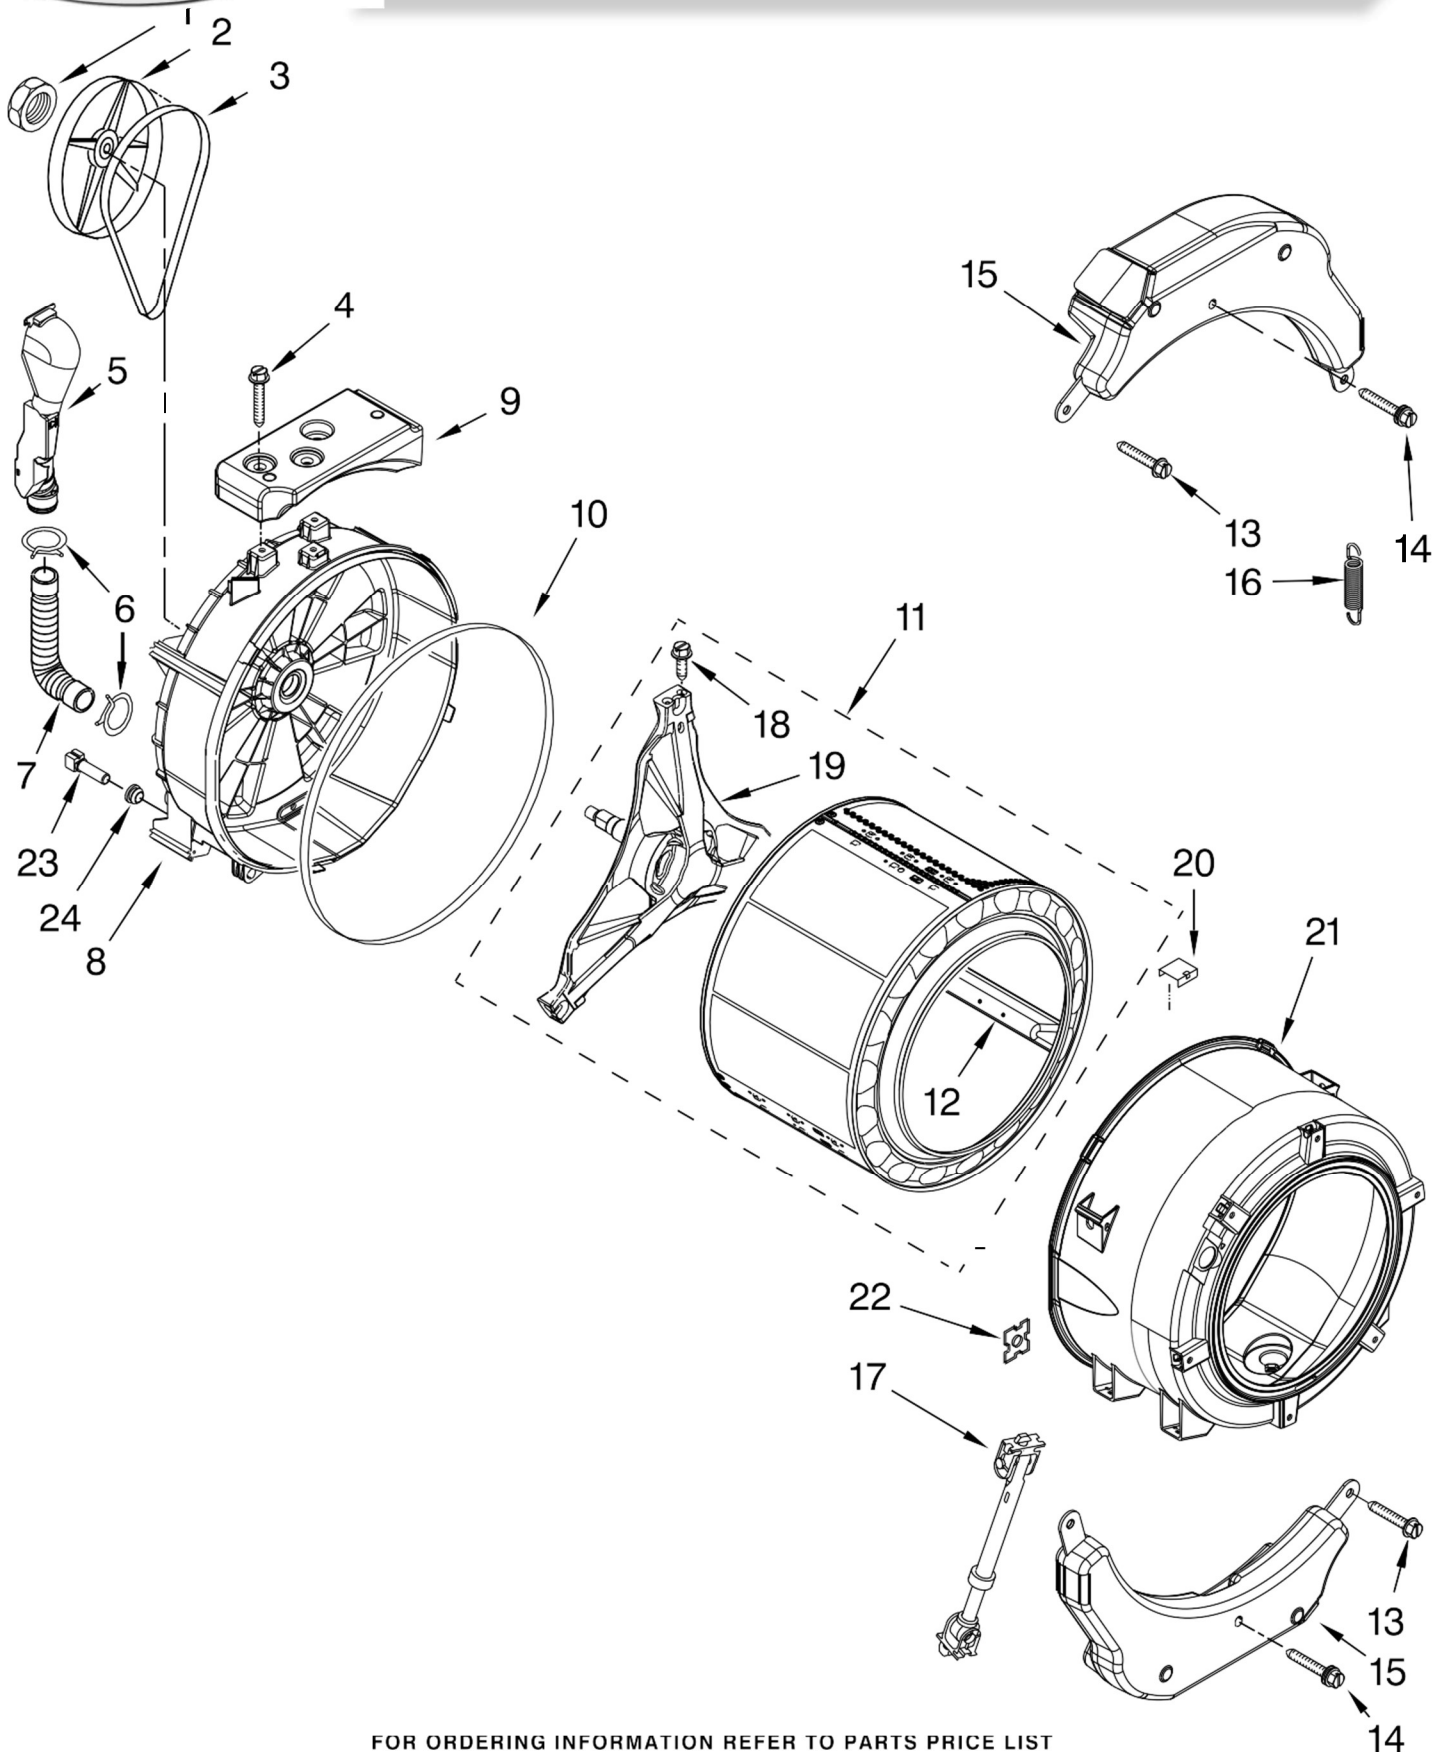

LAVADORA WFW9150WW00

FOR ORDERING INFORMATION REFER TO PARTS PRICE LIST

LAVADORA WFW9150WW00

Illus. No.	Part No.	DESCRIPTION
1	8533999	Nut, Pulley
2	8540088C	Pulley
3	8540101	Belt, Drive
4	W10246531	Screw, Rear Counterweight
5	W10142720	Pipe, Ventilation
6	8540010	Clamp, Vent Hose
7	8540019	Hose, Exhaust
8	W10200751	Tub, Rear (Includes Items 10 & 22)
9	W10200747	Counterweight, Rear
10	8540090	Gasket, Tub
11	W10202459	Basket, Complete
12	8540360	Baffle, Tub
13	W10094780	Bolt, Front Counterweight
14	W10259288	Bolt Assembly, Counterweight Center Hole
15	W10223198	Counterweight, Front
16	W10010360	Spring, Suspension (Set Of 2)
17	W10015830	Shock Absorber
18	8540382	Screw
19	W10202464	Crosspiece Asm
20	8540092	Clamp, Tub
21	W10289875	Tub, Front (Includes Items 10 & 22)
22	8540072	Nut, Push-In
23	W10176659	Negative Thermistor Control
24	8540766	Seal, Rubber