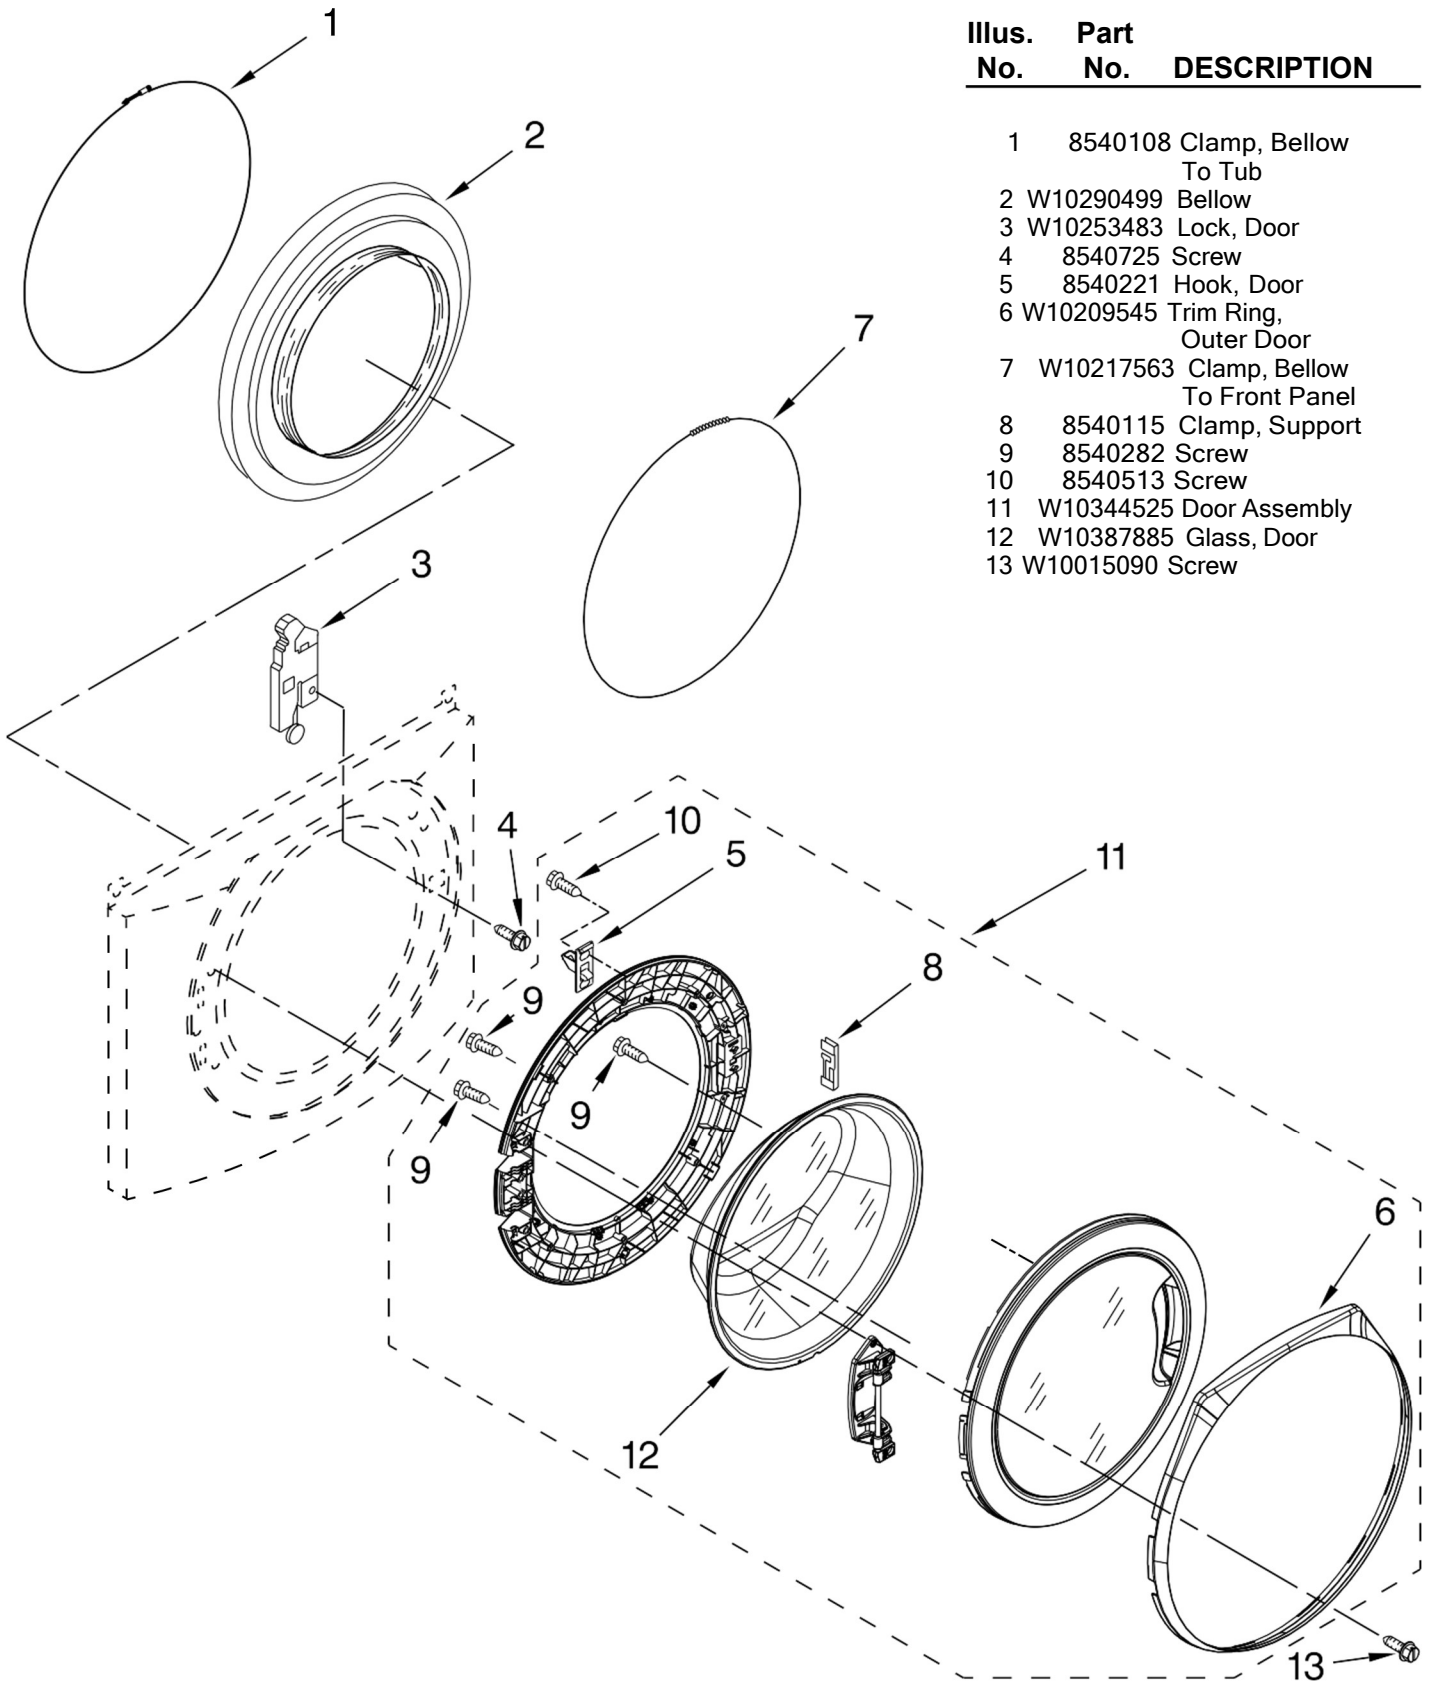

LAVADORA WFW9150WW00

FOR ORDERING INFORMATION REFER TO PARTS PRICE LIST

LAVADORA WFW9150WW00

Illus. No.	Part No.	DESCRIPTION
1		Literature Parts
	W10252714	Use & Care Guide
	W10252711	Tech Sheet
	W10252712	Energy Guide
2	W10303994	Top
3	W10245758	Cabinet
4	W10255250	Panel, Front
5	8540813	Toe Panel
6	W10245373	Foot, Leveling
7	3359452	Nut, Lock
8	W10110676	Strain Relief, Power Cord
9	8518891	Rivet
10	W10258341	Panel, Rear
11	W10189657	Brace, Transport
12	W10251449	Bolt, Shipping
13		Hose, Water Inlet
	W10194208	Cold Water
	8571378	Hot Water
14	W10205500	Cord, Power
15	W10289776	Motor Control Unit

Illus. No.	Part No.	DESCRIPTION
31	8540329	Screw
32	8540721	Brace, Top
33	W10239822	Harness, Wiring (Lower Main) (Includes Item 38)
34	2161302	Sleeve, Pressure Switch Hose
35	3347868	Cable Tie
36	3976300	Washer, Water Inlet Hose 1-1/16 x 5/8
37	8540644	Bracket-Suspension Spring
38	W10168546	Harness Channel, Side Front
39	W10168547	Harness Channel, Side Rear
40	8540669	Bracket, Console Retainer
41	8533954	Screw

LAVADORA WFW9150WW00

Illus. No.	Part No.	DESCRIPTION
------------	----------	-------------

- | | | |
|----|-----------|------------------------------|
| 1 | 8540108 | Clamp, Bellow To Tub |
| 2 | W10290499 | Bellow |
| 3 | W10253483 | Lock, Door |
| 4 | 8540725 | Screw |
| 5 | 8540221 | Hook, Door |
| 6 | W10209545 | Trim Ring, Outer Door |
| 7 | W10217563 | Clamp, Bellow To Front Panel |
| 8 | 8540115 | Clamp, Support |
| 9 | 8540282 | Screw |
| 10 | 8540513 | Screw |
| 11 | W10344525 | Door Assembly |
| 12 | W10387885 | Glass, Door |
| 13 | W10015090 | Screw |