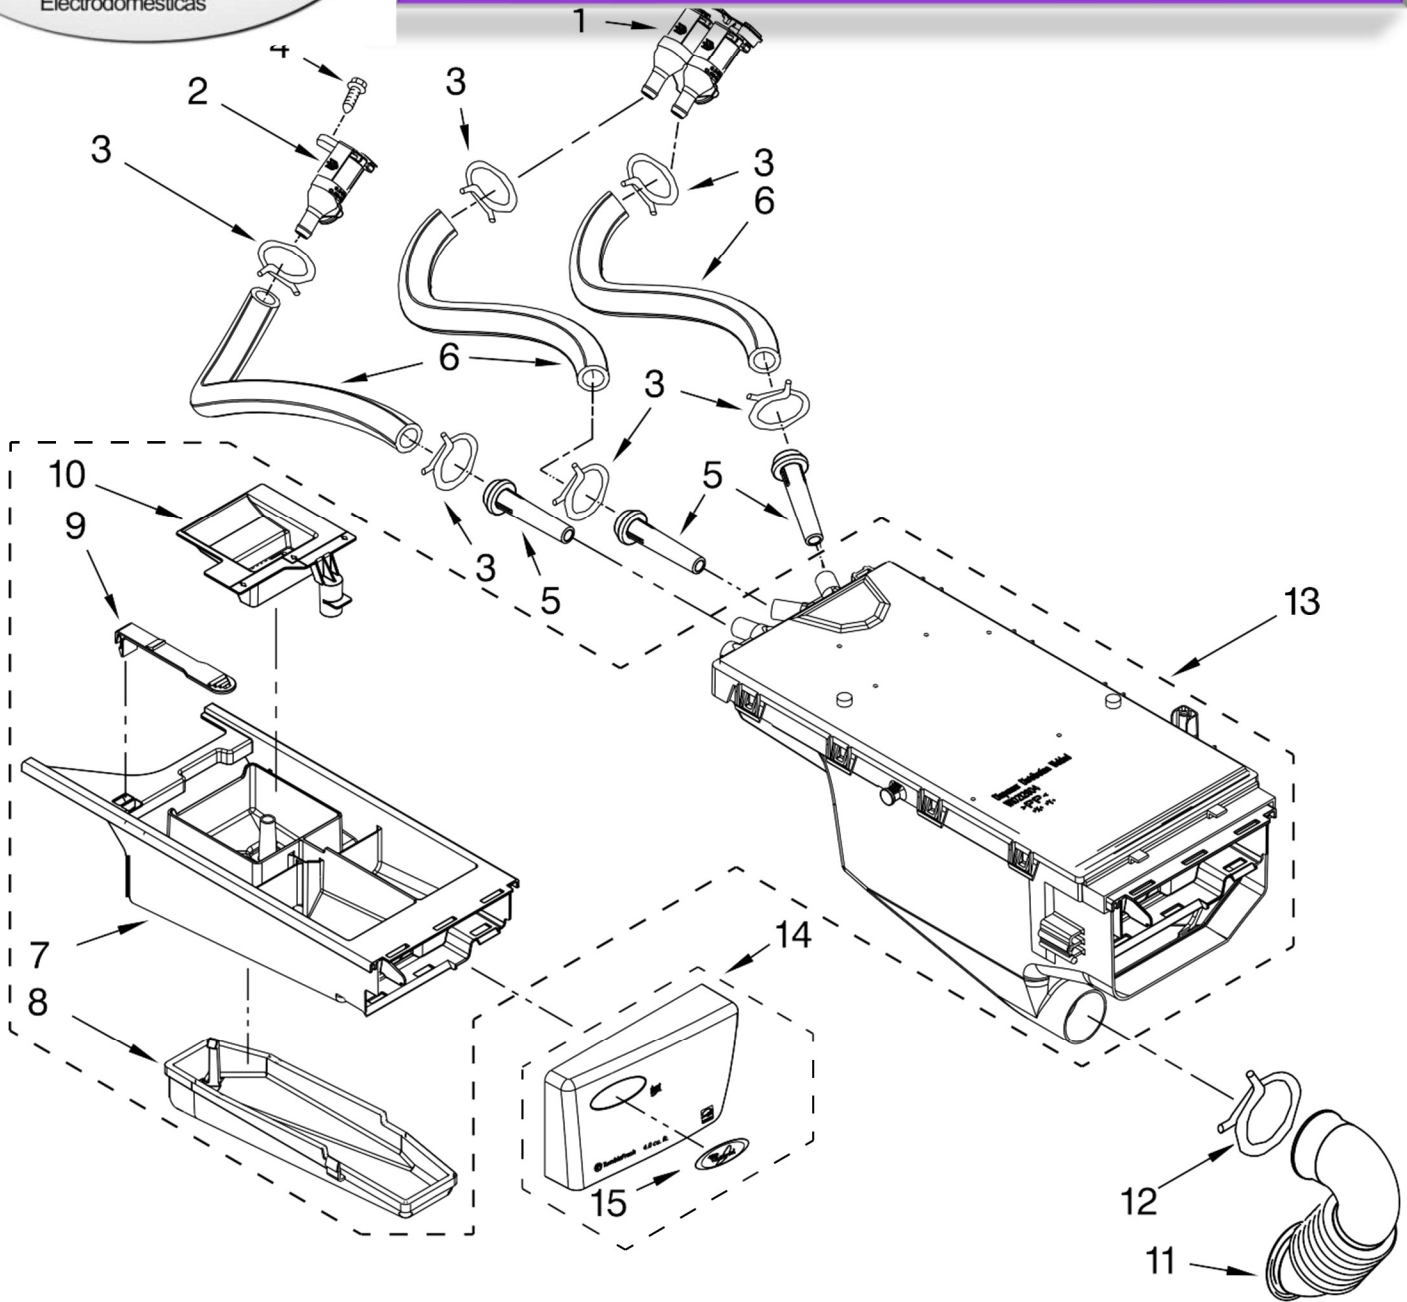

LAVADORA WFW9150WW00

Illus. No.	Part No.	DESCRIPTION
1	W10212596	Valve, Water Inlet (Double)
2	W10212598	Valve, Water Inlet (Single)
3	370450	Clamp, Hose
4	W10137456	Screw, Valve
5	8183181	Nozzle, Inlet
6	W10212611	Hose, Valve To Dispenser

Illus. No.	Part No.	DESCRIPTION
7	8540402	Drawer, Detergent
8	8540399	Cover, Detergent Drawer
9	W10003170	Hook, Drawer
10	8540429	Siphon, Bleach/Softener

Illus. No.	Part No.	DESCRIPTION
11	8540063	Hose, Dispenser To Tub
12	8281276	Clamp, Hose
13	W10212602	Dispenser, Complete
14	W10212806	Handle, Drawer
15	W10117943	Medallion