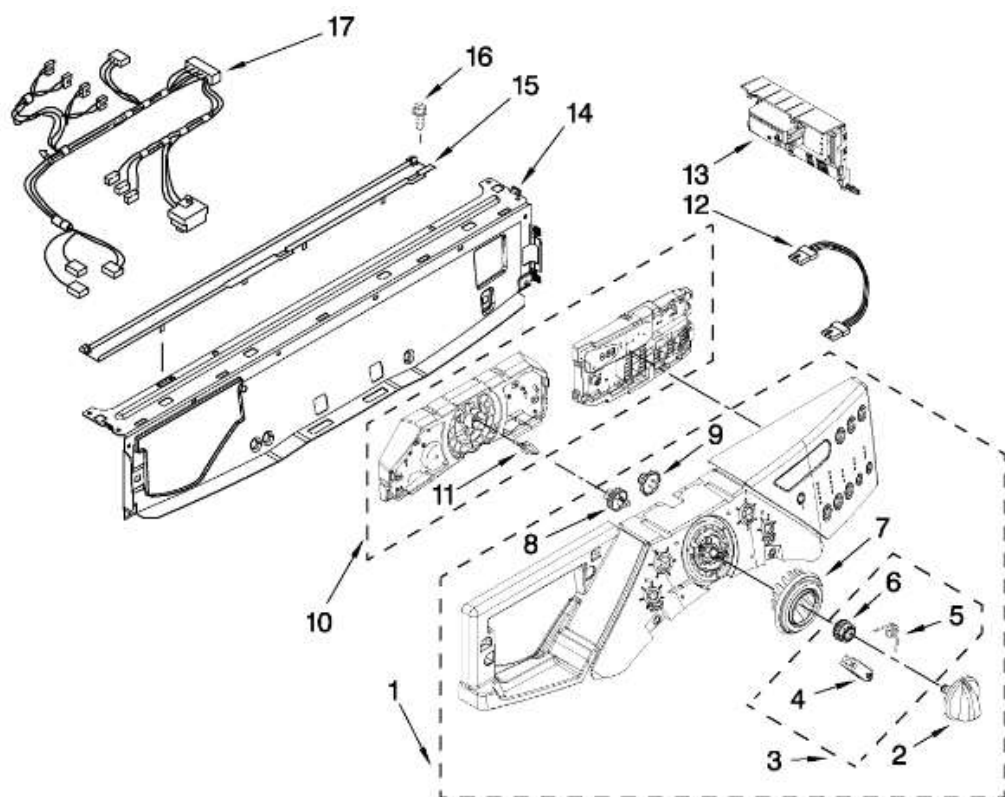

WFW9450WW00

WFW9450WW00

1	WPW10251423	PANEL,CONTROL (RED)
1	W10251425	PANEL,CONTROL (MERCURY) - NLA
1	WPW10251430	PANEL,CONTROL (WHITE)
2	W10190685	KNOB,CONTROL
3	W10133927	Wheel,Detent Kit (Includes Item 9)
4	W10133927	Wheel,Rast (2) (Service In Kit Only)
5	W10133927	Spring,Knob (2) (Service In Kit Only)
6	W10133927	Wheel,Detent (Service In Kit Only)
7	WPW10012410	Ring,Knob Light (Includes Item 9)
8	W10131381	Wheel,Encoder
9	W10131382	Retainer,Snap
10	W10282183	USER INTERFACE,CENTER & RIGHT
11	8183177	Adapter,Encoder Wheel - NLA
12	W10067000	Harness,Wiring (User Interface)
13	WPW10280441	MICROCOMPUTER,MACHINE CONTROL
14	W10059240	Brace,Front Top
15	W10003700	Channel,Water
16	W10015090	SCREW
17	W10251589	HARNESS,WIRING (UPPER MAIN)