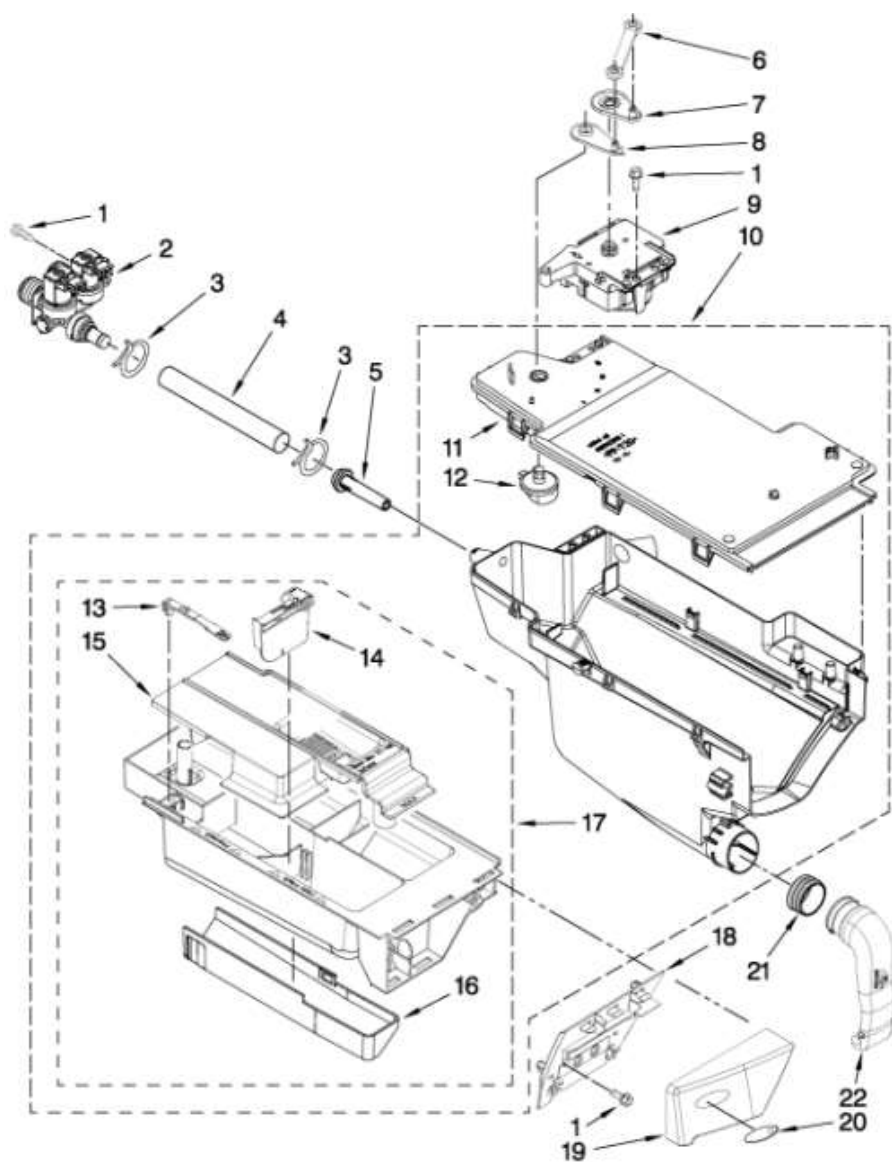

WFW9450WW00

WFW9450WW00

1	WP8540282	SCREW
2	WP8540751	VALVE,WATER INLET
3	WP596669	CLAMP,HOSE
4	W10803052	HOSE,VALVE TO DISPENSER
5	WP8183181	NOZZLE,INLET
6	WP8183183	Lever,Connection
7	WP8183184	CAM,ACTUATOR
8	WPW10161052	Lever,Water Distribution
9	WPW10352973	ACTUATOR
10	WPW10163866	Dispenser,Complete (Includes Item 7)
11	W10164400	Plate,Distribution
12	WP8181712	NOZZLE,DISTRIBUTION
13	WP8181721	HOOK,DRAWER
14	WPW10121596	SEPARATOR,WITH SELECTION SLIDER
15	W10003150	Siphon,Bleach/Softener
16	8183179	COVER,DETERGENT DRAWER
17	WPW10015190	Drawer,Detergent (Complete)
18	WPW10156617	Bracket,Handle Fixation
19	W10251719	HANDLE,DRAWER (INCLUDES ITEMS 18 & 20) (RED) - NLA
19	W10251720	HANDLE,DRAWER (INCLUDES ITEMS 18 & 20) (MERCURY)
19	W10251722	HANDLE,DRAWER (INCLUDES ITEMS 18 & 20) (WHITE)
20	3400981	Medallion
21	WP8181747	SEAL
22	8181718	Tube,Dispenser To Bellow