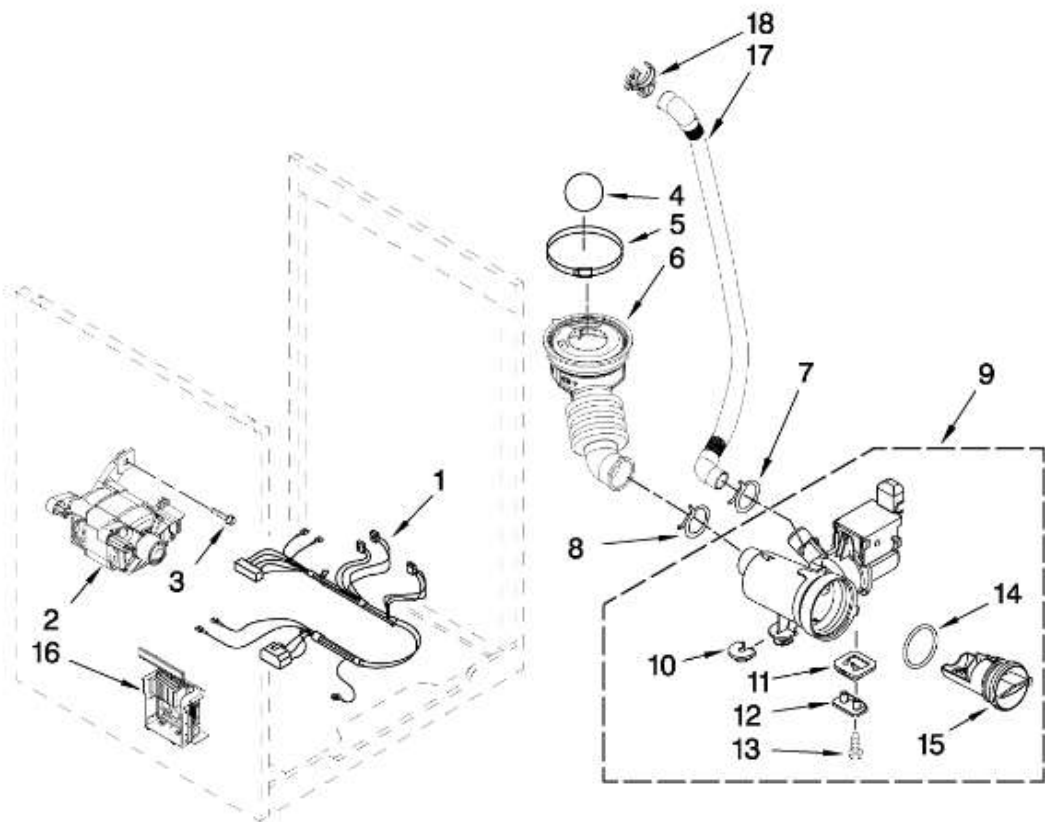

WFW9450WW00

WFW9450WW00

1	W10004420	Harness, Motor
2	WPW10140583	Motor, Drive
3	8540134	BOLT, MOTOR
4	W10121657	ECO BALL
5	W10273037	CLAMP
6	WPW10467168	Hose, Tub to Pump
7	WP356138	CLAMP, HOSE
8	WP616099	CLAMP, HOSE
9	WPW10730972	Pump (Complete)
10	W10034820	FOOT, RUBBER (SLIDER)
11	W10034830	FOOT, RUBBER (LOCK)
12	8540033	CAP, LOCK FOOT
13	8533964	SCREW, VENTILATION
14	WPW10730972	SEAL, FILTER CAP
15	WPW10730972	ASSEMBLY, FILTER CAP
16	WPW10384846	Motor Control Unit
17	WPW10003250	Drain Hose (Inner)
18	8182209	RETAINER, DRAIN HOSE

*NOTA: SI EL CODIGO DEL ARTICULO QUE NECESITA NO APARECE EN NUESTRA PAGINA WEB, ES PROBABLE QUE SEA SOBRE PEDIDO O ESTE OBSOLETO.

FAVOR DE COMUNICARSE A NUESTRAS OFICINAS PARA MAYOR INFORMACION

TELEFONOS: 83377949, 83377999 Y 83373889.