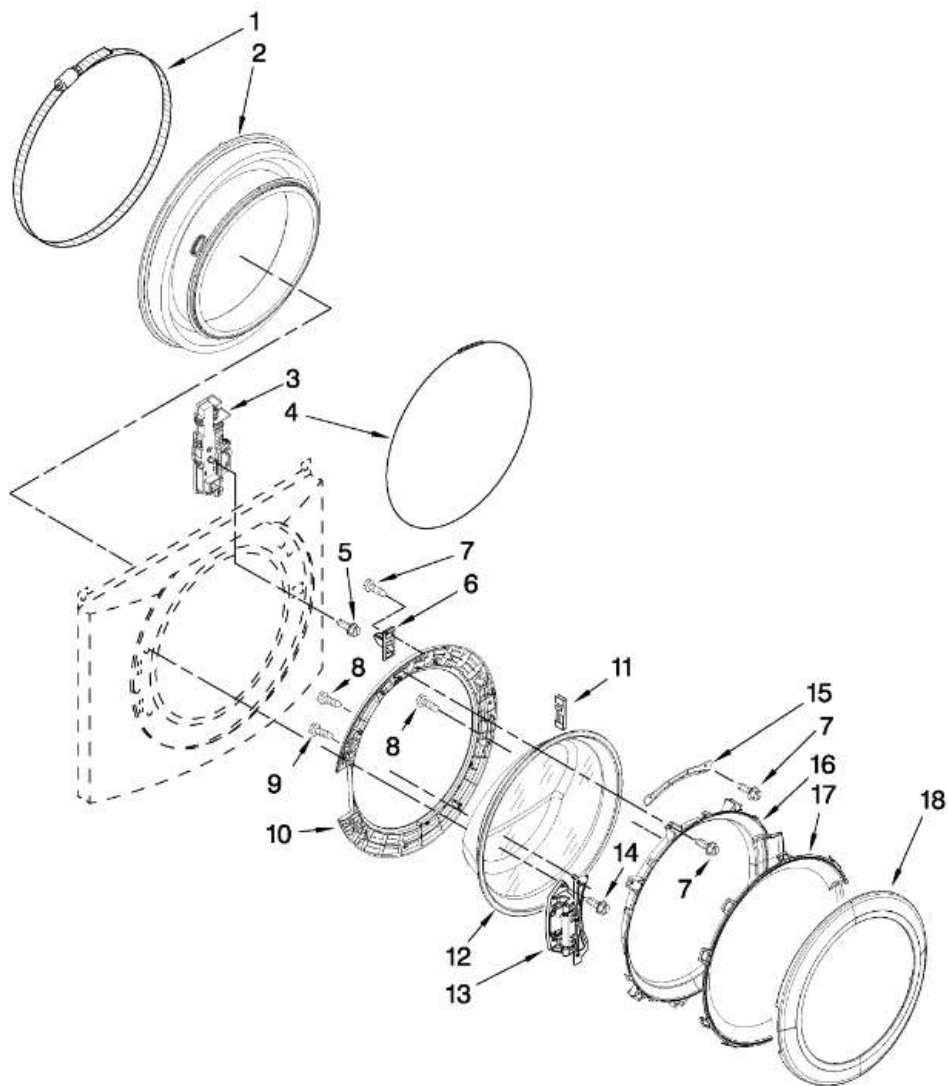

WFW9450WW00

WFW9450WW00

1	WP8182210	Clamp,Bellow (Rear)
2	WP8182119	BELLOW
3	WPW10253483	LOCK,DOOR
4	W10902779	Clamp,Bellow To Front Panel
5	WP8540725	SCREW
6	WPW10217552	STRIKE,DOOR
7	8182214	SCREW
8	WP8540282	SCREW
9	WP8181660	SCREW
10	WPW10003370	Frame,Door Back Support
11	W10003430	CLAMP,GLASS SUPPORT - NLA
12	WPW10135912	Glass,Door
13	WP8183202	Hinge,Door
14	W10015090	SCREW
15	W10003440	CLAMP,GLASS
16	W10005220	Frame,Door Front Support
17	WP8183255	Screen,Door
18	WPW10069120	Trim Ring,Outer Door