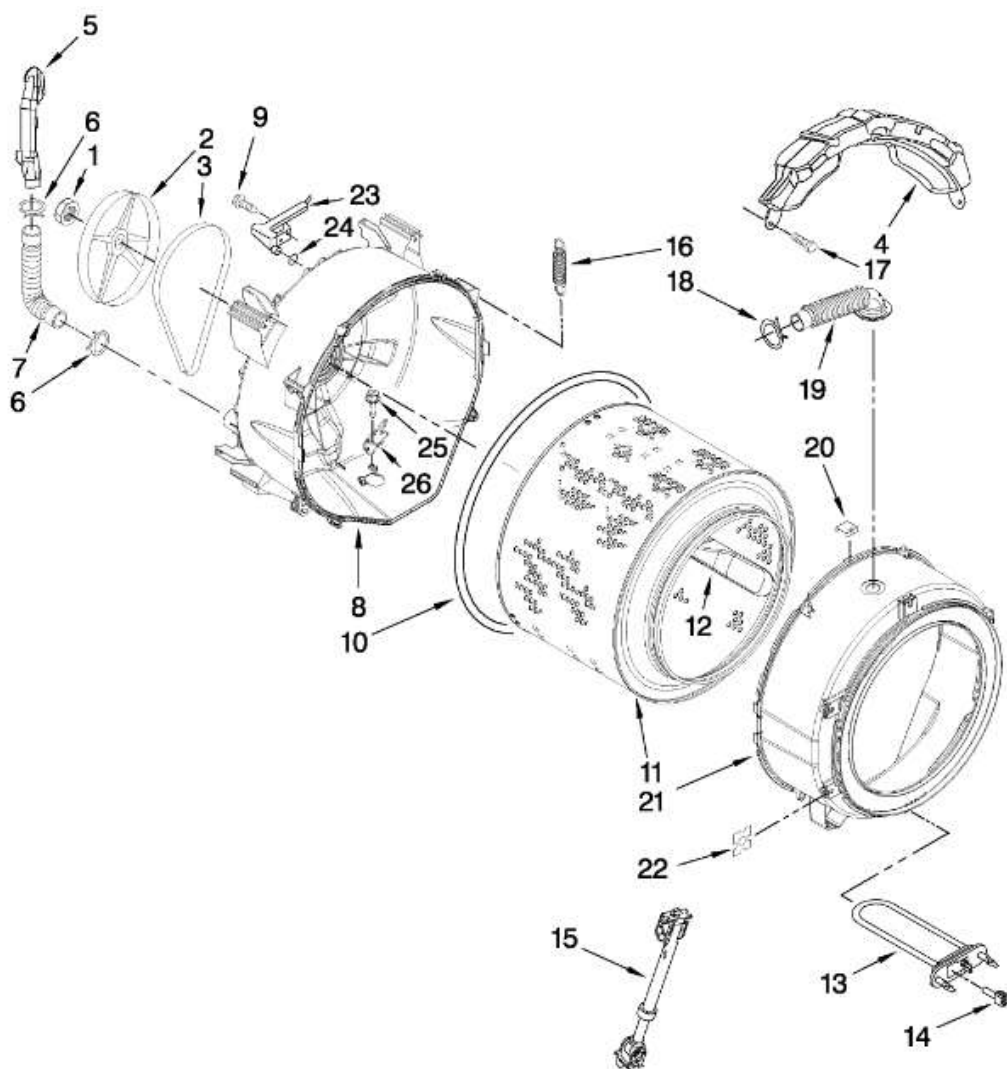

WFW9450WW00

WFW9450WW00

1	WPW10283361	NUT,PULLEY
2	WP8182650	Pulley
3	WPW10388414	Belt,Drive
4	WPW10163424	COUNTERWEIGHT,FRONT
5	W10112169	PIPE,VENTILATION
6	8181746	CLAMP,VENT HOSE
7	WP8181743	Hose,Exhaust
8	W10252483	TUB,REAR (INCLUDES ITEMS 10,22,25 & 26)
9	8182214	SCREW
10	WPW10036350	Gasket,Tub
11	WPW10159904	BASKET
12	WPW10110114	Baffle,Tub
13	WPW10426377	Element,Heating
14	WPW10467289	NEGATIVE THERMISTOR CONTROL
15	W10822553	ABSORBER,SHOCK
16	W10207549	Spring,Suspension (Set Of 2)
17	W10182109	SCREW
18	3363365	CLAMP,HOSE
19	WP8540015	HOSE,EXHAUST
20	WP8540092	CLAMP,TUB
21	280238	Tub,Front (Includes Items 10 & 22)
22	WP8182512	NUT,PUSH-IN
23	WP8181731	Airtrap
24	WPW10250553	O-Ring
25	8540880	Screw - NLA
26	W10250558	Bracket,Heater Support