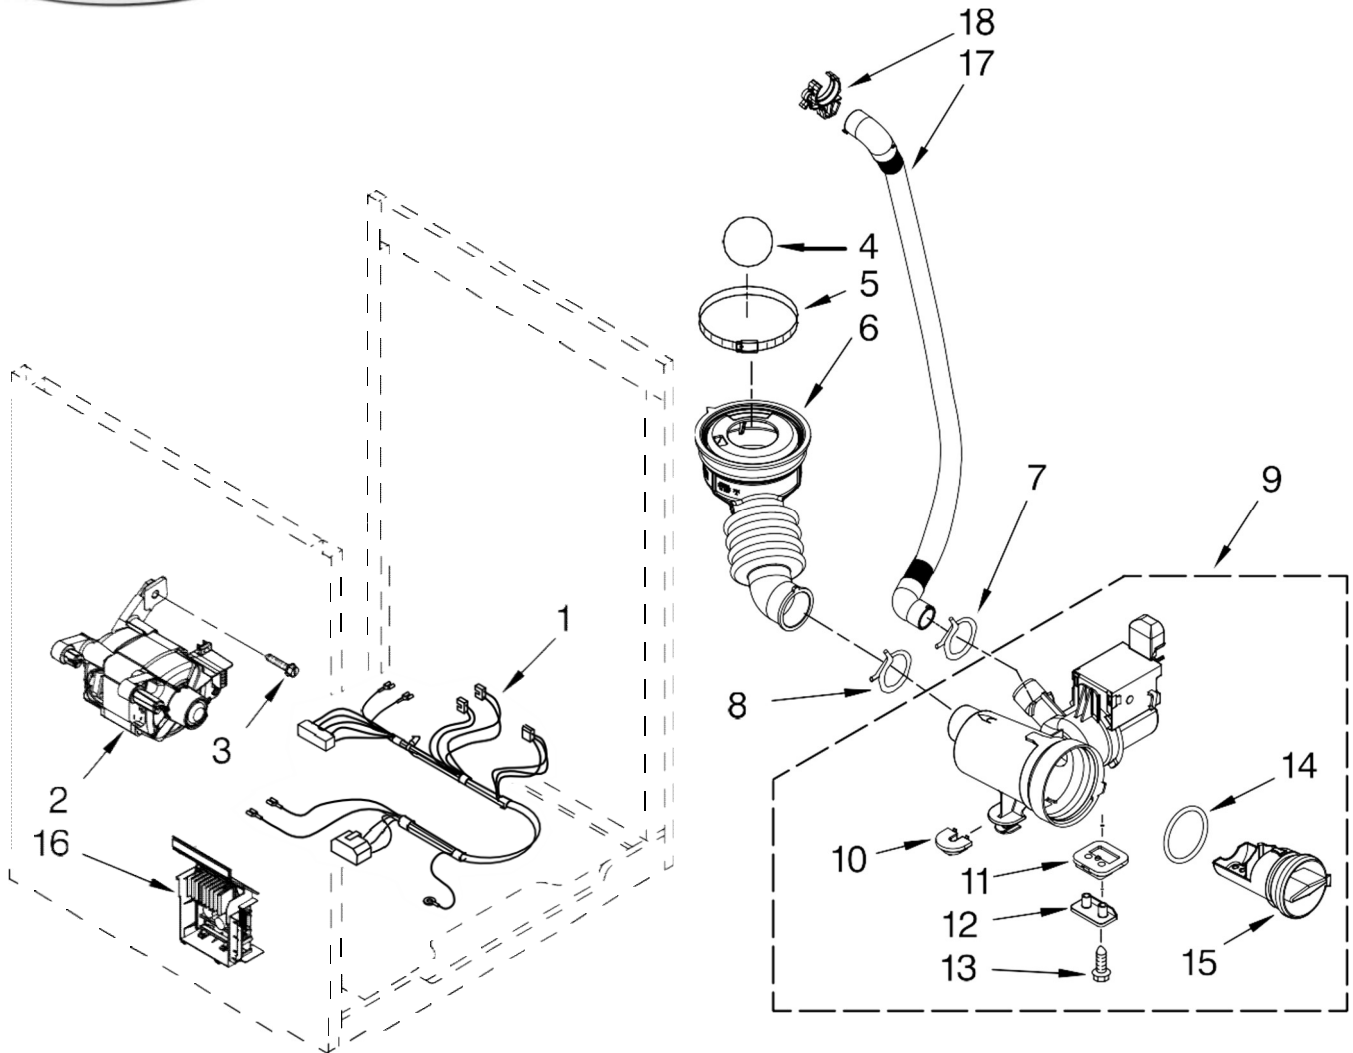

LAVADORA WFW9550WL00

FOR ORDERING INFORMATION REFER TO PARTS PRICE LIST

Distribuidor Autorizado

SurteRápido.com

Venta de Refacciones
Electrodomesticas

LAVADORA WFW9550WL00

Illus.	Part
No.	No. DESCRIPTION

1	8533999 Nut, Pulley
2	W10003730 Pulley
3	W10116915 Belt, Drive
4	W10163424 Counterweight, Front (2)
5	W10249838 Pipe, Ventilation
6	8540010 Clamp, Vent Hose
7	W10004330 Hose, Exhaust
8	W10210658 Tub, Rear (Includes Items 10, 22, 26 & 27)
9	8540766 Seal, NTC
10	W10036350 Gasket, Tub
11	W10159904 Basket, Complete
12	W10110114 Baffle, Tub
13	W10249844 Heater-Steamer
14	8540226 NTC
15	W10015830 Shock Absorber (4)
16	W10207549 Spring, Suspension (Set Of 2)
17	W10094780 Bolt, Counterweight Mtg.
18	3363365 Clamp, Hose
19	8540015 Hose, Exhaust
20	8540092 Clamp, Tub
21	W10190573 Tub, Front (Includes Items 10 & 22)
22	8540072 Nut, Push-In
23	W10003600 Air Trap
24	W10250553 O-Ring, Air Trap
25	8540513 Screw
26	8540880 Screw
27	W10250558 Bracket, Heater Support

FOR ORDERING INFORMATION REFER TO PARTS PRICE LIST

LAVADORA WFW9550WL00

Illus. No.	Part No.	DESCRIPTION
1	W10004420	Harness, Motor
2	W10140583	Motor, Drive
3	8540134	Bolt, Motor
4	W10003330	Ball
5	8540008	Clamp
6	W10003240	Hose, Tub to Pump
7	356138	Clamp, Drain Hose
8	370448	Clamp, Hose