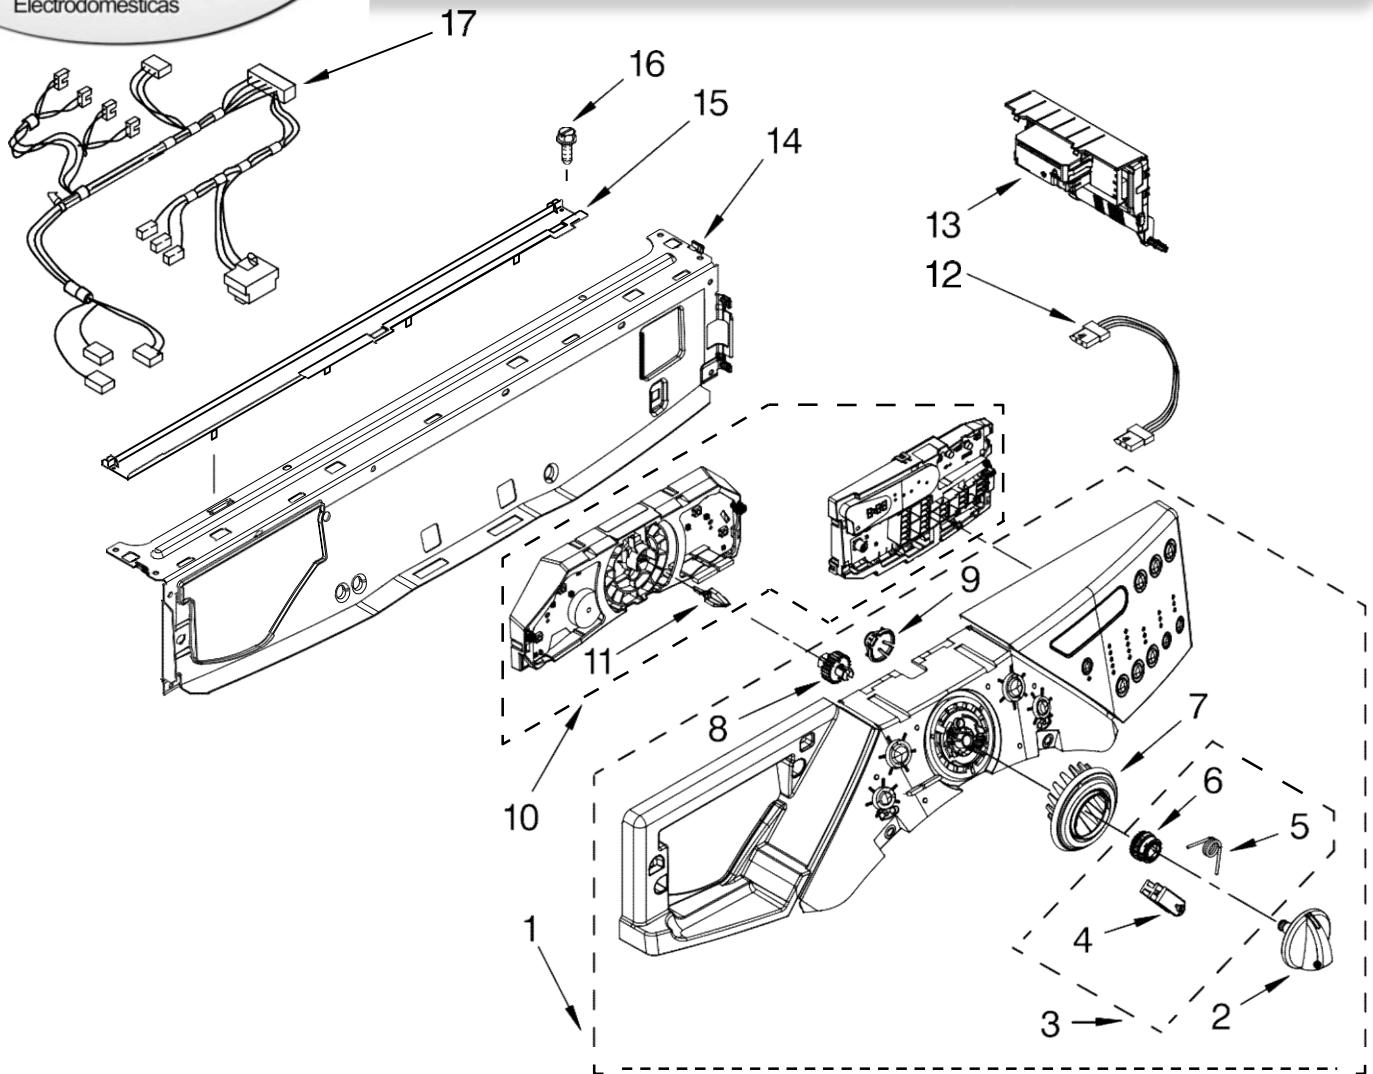

LAVADORA WFW9550WL00

Literature Parts

FOR ORDERING INFORMATION REFER TO PARTS PRICE LIST

LAVADORA WFW9550WL00

Illus. No.	Part No.	DESCRIPTION
1		Literature Parts W10251899 Use & Care Guide W10217131 Tech Sheet W10251898 Energy Guide
2		Trim Ring, Teardrop Assembly W10252103 White W10252096 Mercury W10221434 Red
3	W10015770	Bracket, Trim Fixation (Left)
4	W10015780	Bracket, Trim Fixation (Right)
5	W10029650	Clip, Trim
6	W10015090	Screw, 8-18 x 5/8
7		Toe Panel W10003640 White W10252795 Mercury W10245126 Red
8		Panel, Front W10015580 White W10252793 Mercury W10252788 Red
9	W10115662	Harness, Wiring (Lower Main) (Includes Items 10 & 11)

LAVADORA WFW9550WL00

Illus. No.	Part No.	DESCRIPTION
------------	----------	-------------

- | | | |
|----|-----------|------------------------------|
| 1 | 8182210 | Clamp, Bellow To Tub |
| 2 | W10003800 | Bellow |
| 3 | 8540772 | Lock, Door |
| 4 | W10003490 | Clamp, Bellow To Front Panel |
| 5 | 8540725 | Screw |
| 6 | W10003390 | Hook, Door |
| 7 | 8540513 | Screw |
| 8 | 8540282 | Screw |
| 9 | 8540284 | Screw |
| 10 | W10003370 | Frame, Door Back Support |
| 11 | W10003430 | Clamp, Support |
| 12 | W10135912 | Glass, Door |
| 13 | W10200695 | Hinge, Door |
| 14 | W10015090 | Screw |
| 15 | W10003440 | Clamp, Glass (2) |
| 16 | W10005220 | Frame, Door Front Support |
| 17 | W10008990 | Screen, Door |
| 18 | W10069120 | Trim Ring, Outer Door |

FOR ORDERING INFORMATION REFER TO PARTS PRICE LIST

LAVADORA WFW9550WL00

Illus. No.	Part No.	DESCRIPTION
1	W10251428 White W10251280 Mercury W10221724 Red	Panel, Control
2	W10190685	Knob, Control (Includes Item 9)
3	W10133927	Wheel, Detent Kit (Includes Item 9)
4	W10131661	Wheel, Rast (2) (Service In Kit Only)