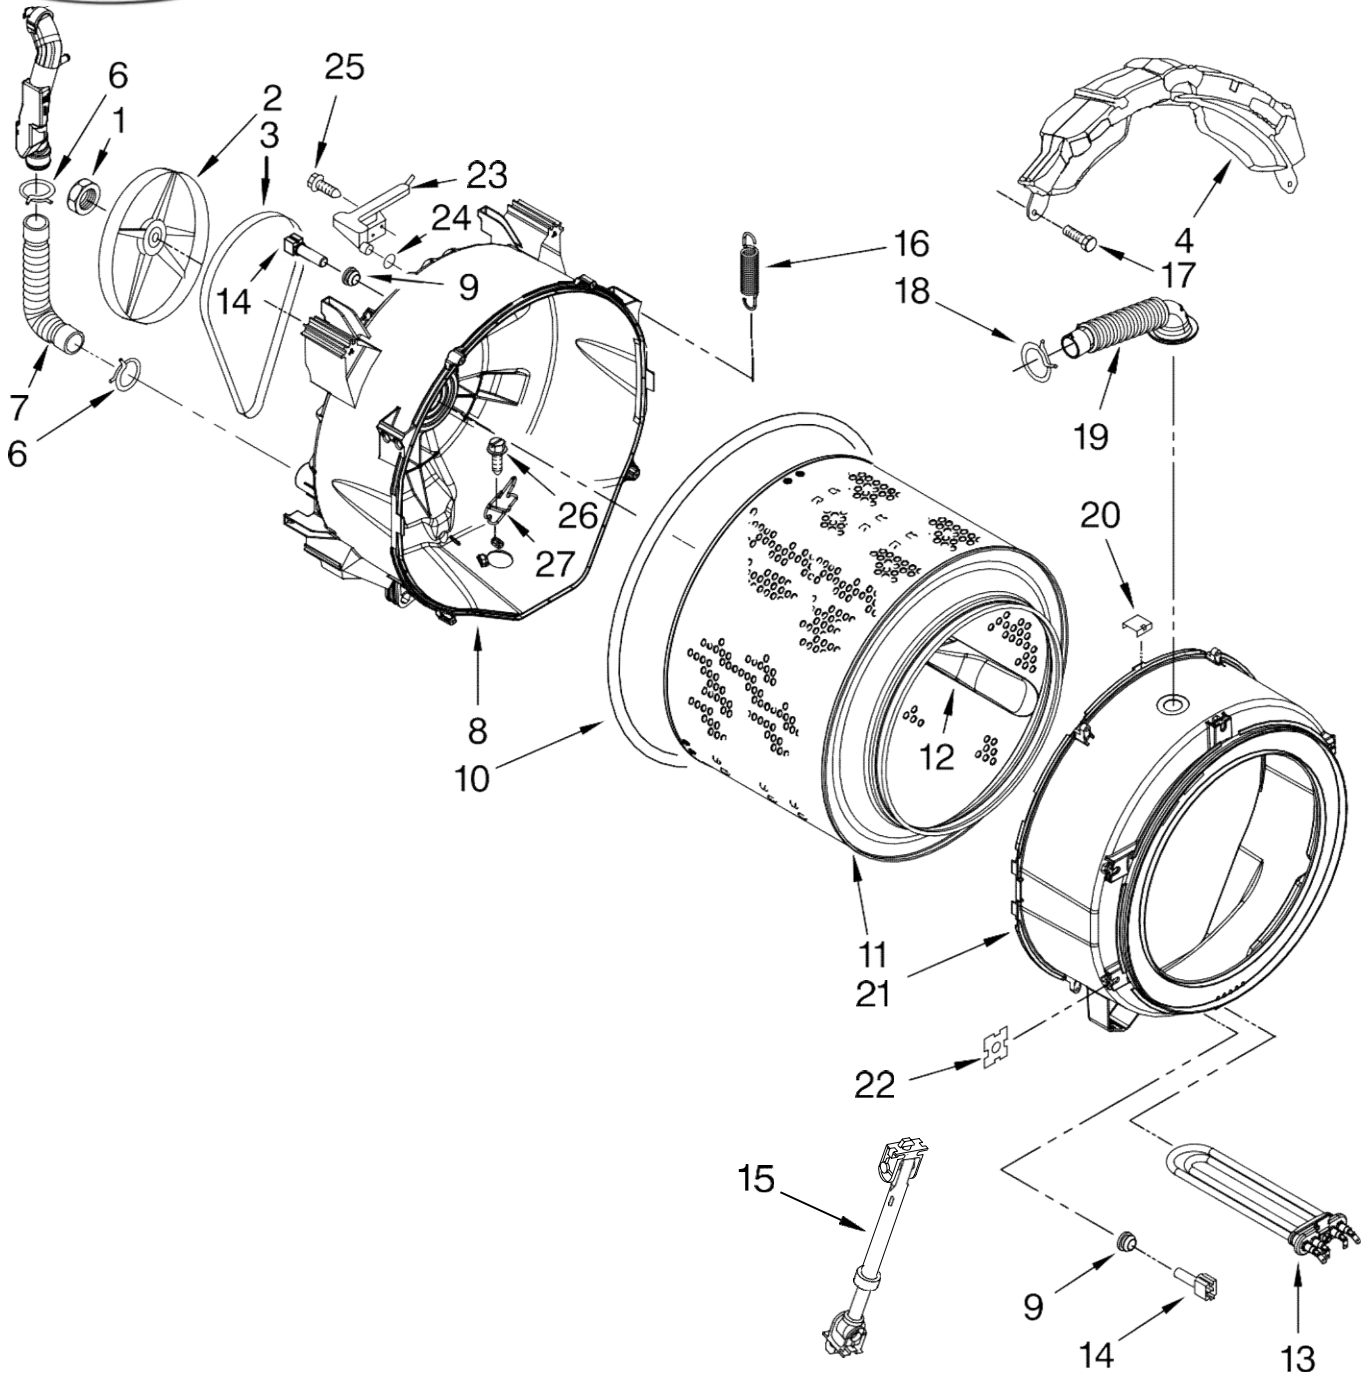

LAVADORA WFW9550WL00

FOR ORDERING INFORMATION REFER TO PARTS PRICE LIST

Distribuidor Autorizado

SurteRápido.com

Venta de Refacciones
Electrodomesticas

LAVADORA WFW9550WL00

Illus.	Part
No.	No. DESCRIPTION

1	8533999 Nut, Pulley
2	W10003730 Pulley
3	W10116915 Belt, Drive
4	W10163424 Counterweight, Front (2)
5	W10249838 Pipe, Ventilation
6	8540010 Clamp, Vent Hose
7	W10004330 Hose, Exhaust
8	W10210658 Tub, Rear (Includes Items 10, 22, 26 & 27)
9	8540766 Seal, NTC
10	W10036350 Gasket, Tub
11	W10159904 Basket, Complete
12	W10110114 Baffle, Tub
13	W10249844 Heater-Steamer
14	8540226 NTC
15	W10015830 Shock Absorber (4)
16	W10207549 Spring, Suspension (Set Of 2)
17	W10094780 Bolt, Counterweight Mtg.
18	3363365 Clamp, Hose
19	8540015 Hose, Exhaust
20	8540092 Clamp, Tub
21	W10190573 Tub, Front (Includes Items 10 & 22)
22	8540072 Nut, Push-In
23	W10003600 Air Trap
24	W10250553 O-Ring, Air Trap
25	8540513 Screw
26	8540880 Screw
27	W10250558 Bracket, Heater Support

FOR ORDERING INFORMATION REFER TO PARTS PRICE LIST