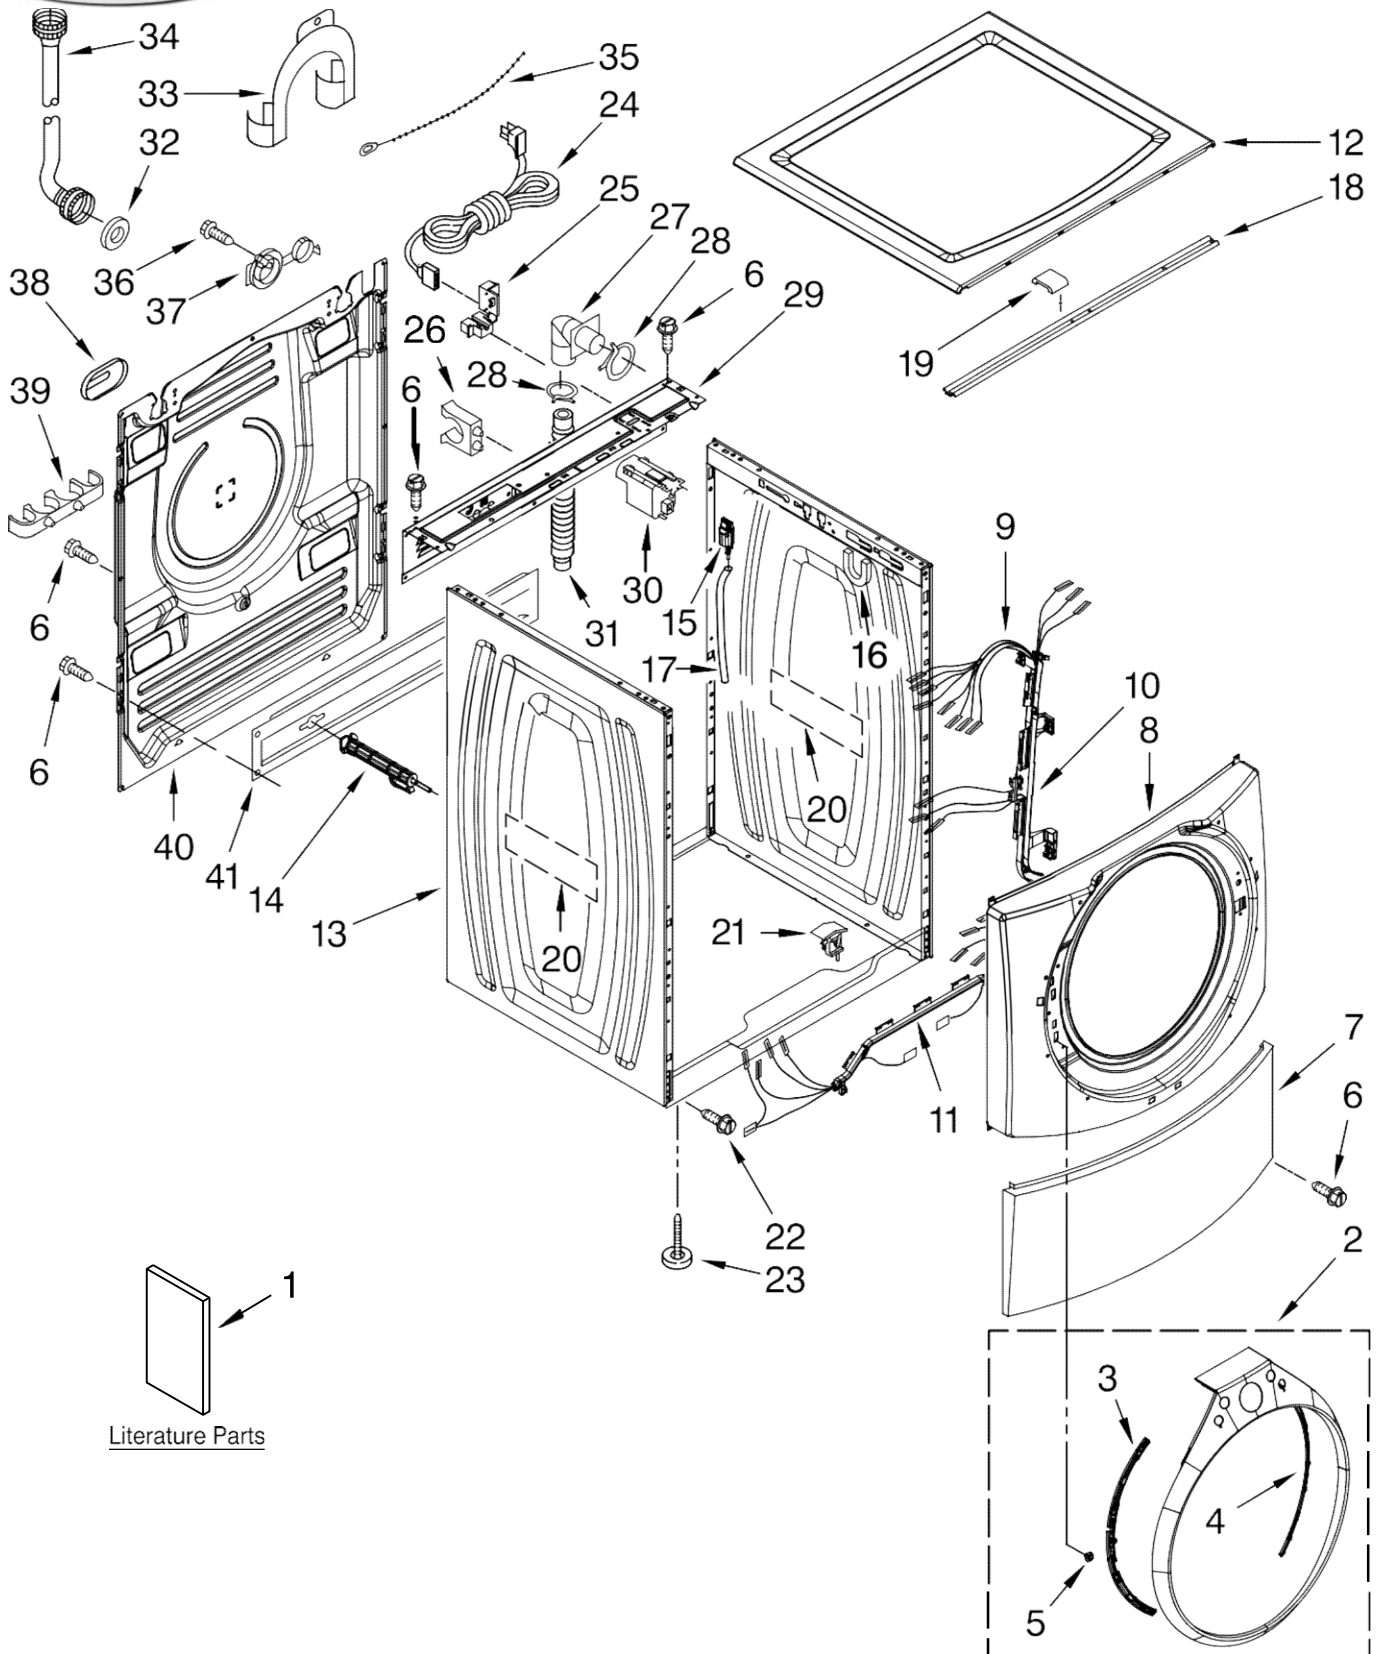

LAVADORA WFW9550WL00

Literature Parts

FOR ORDERING INFORMATION REFER TO PARTS PRICE LIST

LAVADORA WFW9550WL00

Illus. No.	Part No.	DESCRIPTION
1		Literature Parts W10251899 Use & Care Guide W10217131 Tech Sheet W10251898 Energy Guide
2		Trim Ring, Teardrop Assembly W10252103 White W10252096 Mercury W10221434 Red
3	W10015770	Bracket, Trim Fixation (Left)
4	W10015780	Bracket, Trim Fixation (Right)
5	W10029650	Clip, Trim
6	W10015090	Screw, 8-18 x 5/8
7		Toe Panel W10003640 White W10252795 Mercury W10245126 Red
8		Panel, Front W10015580 White W10252793 Mercury W10252788 Red
9	W10115662	Harness, Wiring (Lower Main) (Includes Items 10 & 11)

Illus. No.	Part No.	DESCRIPTION
10	W10216383	Channel, Harness (Side)
11	W10168549	Channel, Harness (Bottom)
12		Top W10003900 White W10252796 Mercury W10252789 Red
13		Cabinet W10171708 White W10252826 Mercury W10252865 Red
14		Bolt, Shipping W10190006 Upper (2) W10190007 Lower (2)
15	W10249845	Switch, Analog Pressure Sensor
16	W10008890	Bracket, Spring
17	W10004260	Hose, Pressure Switch
18	8540720	Brace, Top (Includes Item 19)
19	8283273	Damper, Brace
20	3976348	Absorber, Sound
21	8540210	Microswitch (2)
22	8540479	Screw, Gounding
23	W10064810	Foot, Leveling (4)
24	W10205498	Cord, Power

LAVADORA WFW9550WL00

Illus. No.	Part No.	DESCRIPTION
------------	----------	-------------

- | | | |
|----|-----------|------------------------------|
| 1 | 8182210 | Clamp, Bellow To Tub |
| 2 | W10003800 | Bellow |
| 3 | 8540772 | Lock, Door |
| 4 | W10003490 | Clamp, Bellow To Front Panel |
| 5 | 8540725 | Screw |
| 6 | W10003390 | Hook, Door |
| 7 | 8540513 | Screw |
| 8 | 8540282 | Screw |
| 9 | 8540284 | Screw |
| 10 | W10003370 | Frame, Door Back Support |
| 11 | W10003430 | Clamp, Support |
| 12 | W10135912 | Glass, Door |
| 13 | W10200695 | Hinge, Door |
| 14 | W10015090 | Screw |
| 15 | W10003440 | Clamp, Glass (2) |
| 16 | W10005220 | Frame, Door Front Support |
| 17 | W10008990 | Screen, Door |
| 18 | W10069120 | Trim Ring, Outer Door |