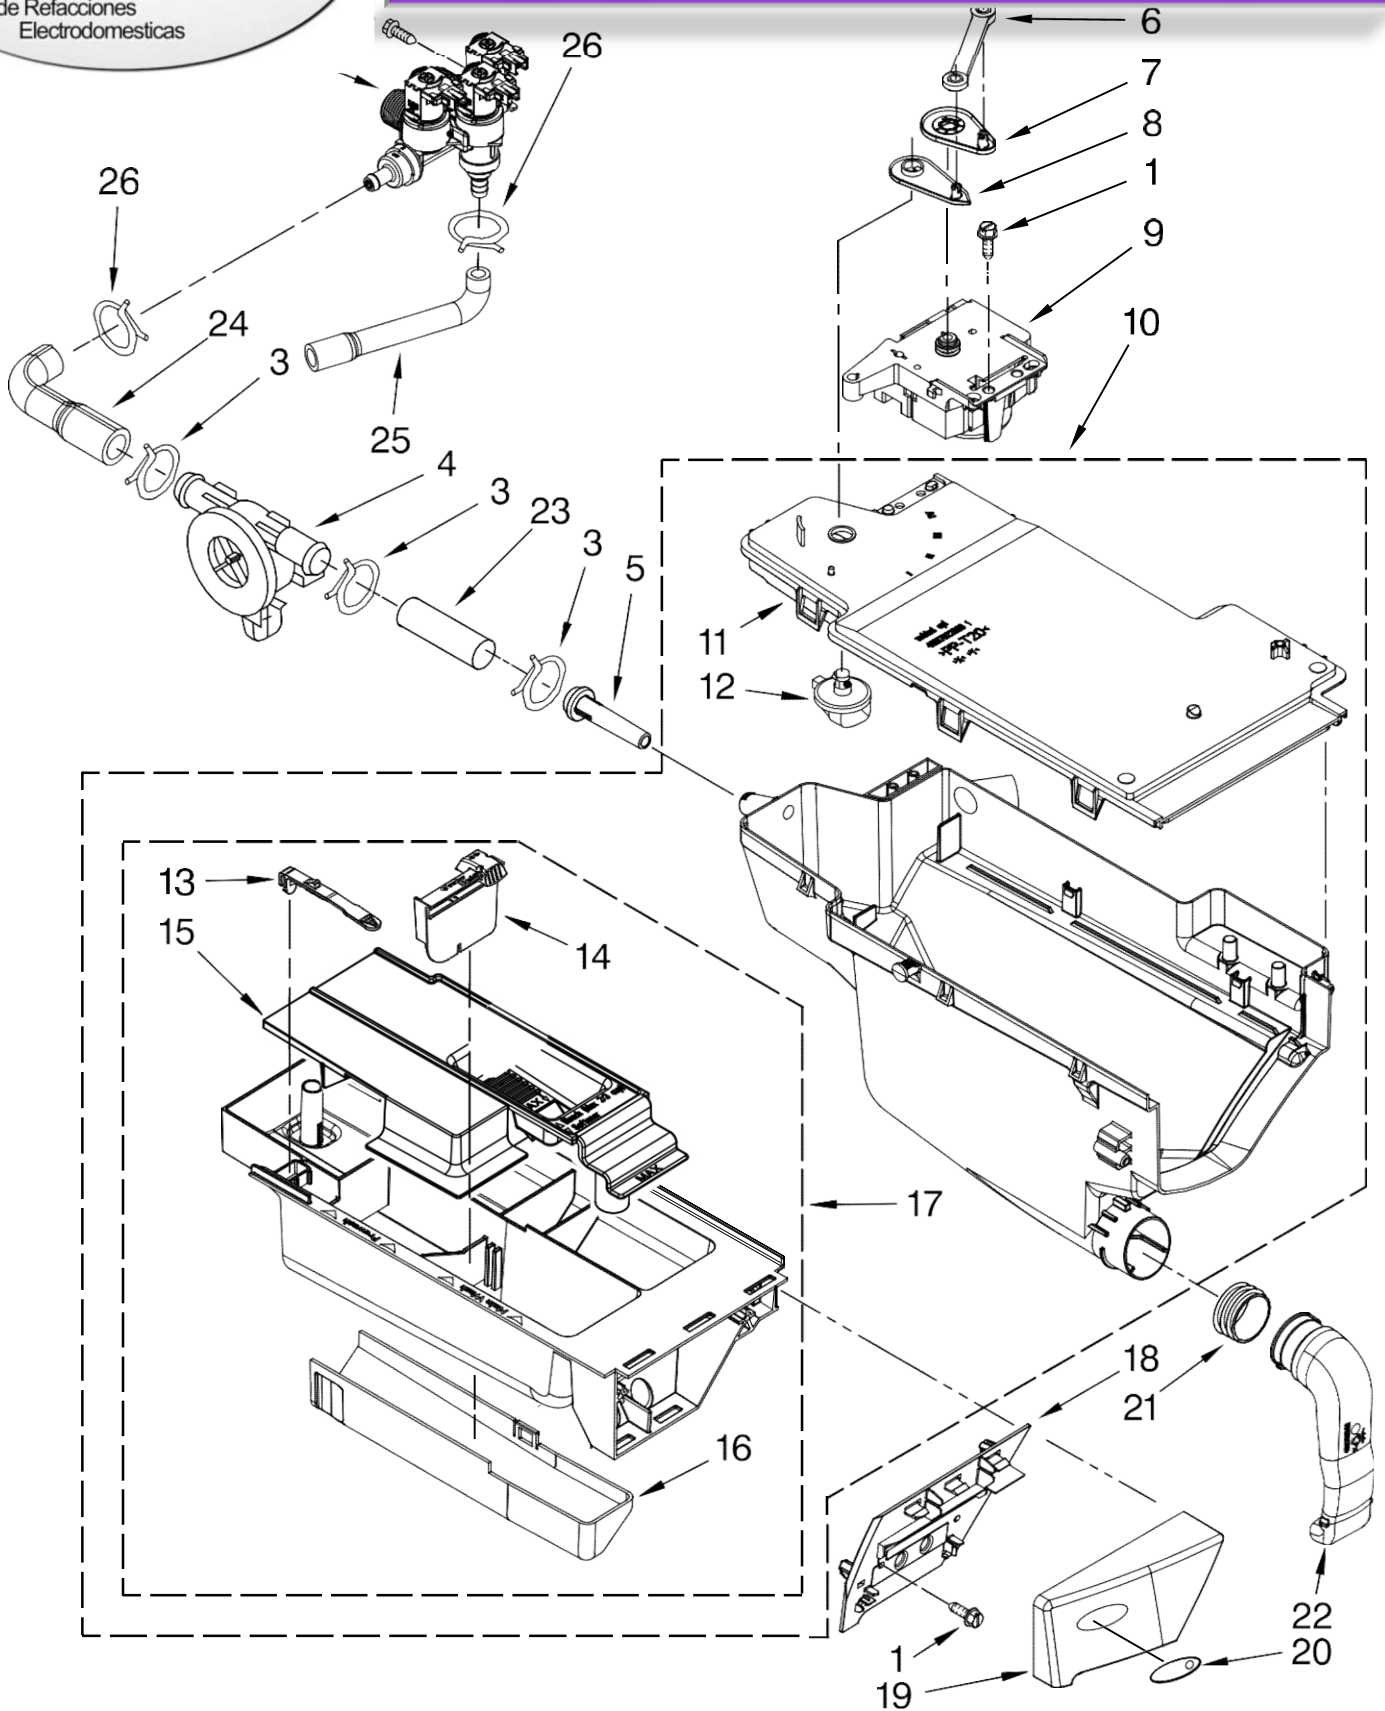

LAVADORA WFW9550WL00

FOR ORDERING INFORMATION REFER TO PARTS PRICE LIST

LAVADORA WFW9550WL00

Illus. No.	Part No.	DESCRIPTION
1	8540282	Screw
2	W10247305	Valve, Water Inlet
3	370450	Clamp, Hose
4	W10110225	Flowmeter
5	8540042	Nozzle, Inlet
6	W10003830	Lever, Connection
7	W10003190	Cam, Actuator
8	W10003180	Lever, Water Distribution
9	W10163975	Actuator
10	W10074160	Dispenser, Complete (Includes Item 8)
11	W10005080	Plate, Distribution
12	W10003110	Nozzle, Distribution
13	W10003170	Hook, Drawer
14	W10015200	Separator, With Selection Slider
15	W10003150	Syphon, Bleach/Softener
16	W10003140	Cover, Detergent Drawer
17	W10015190	Drawer, Detergent (Complete)
18	W10156617	Bracket, Handle Fixation
19		Handle, Drawer (Includes Items 18 & 20)
	W10251583	White
	W10251281	Mercury
	W10221725	Red
20	3400981	Medallion
21	W10003360	Seal
22	W10005300	Tube, Dispenser To Bellow
23	8183180	Hose, Inlet Nozzle
24	8183182	Hose, Flowmeter (L-Shaped)
25	8181710	Hose, Inlet Valve To Vent Pipe
26	8181754	Clamp, Hose