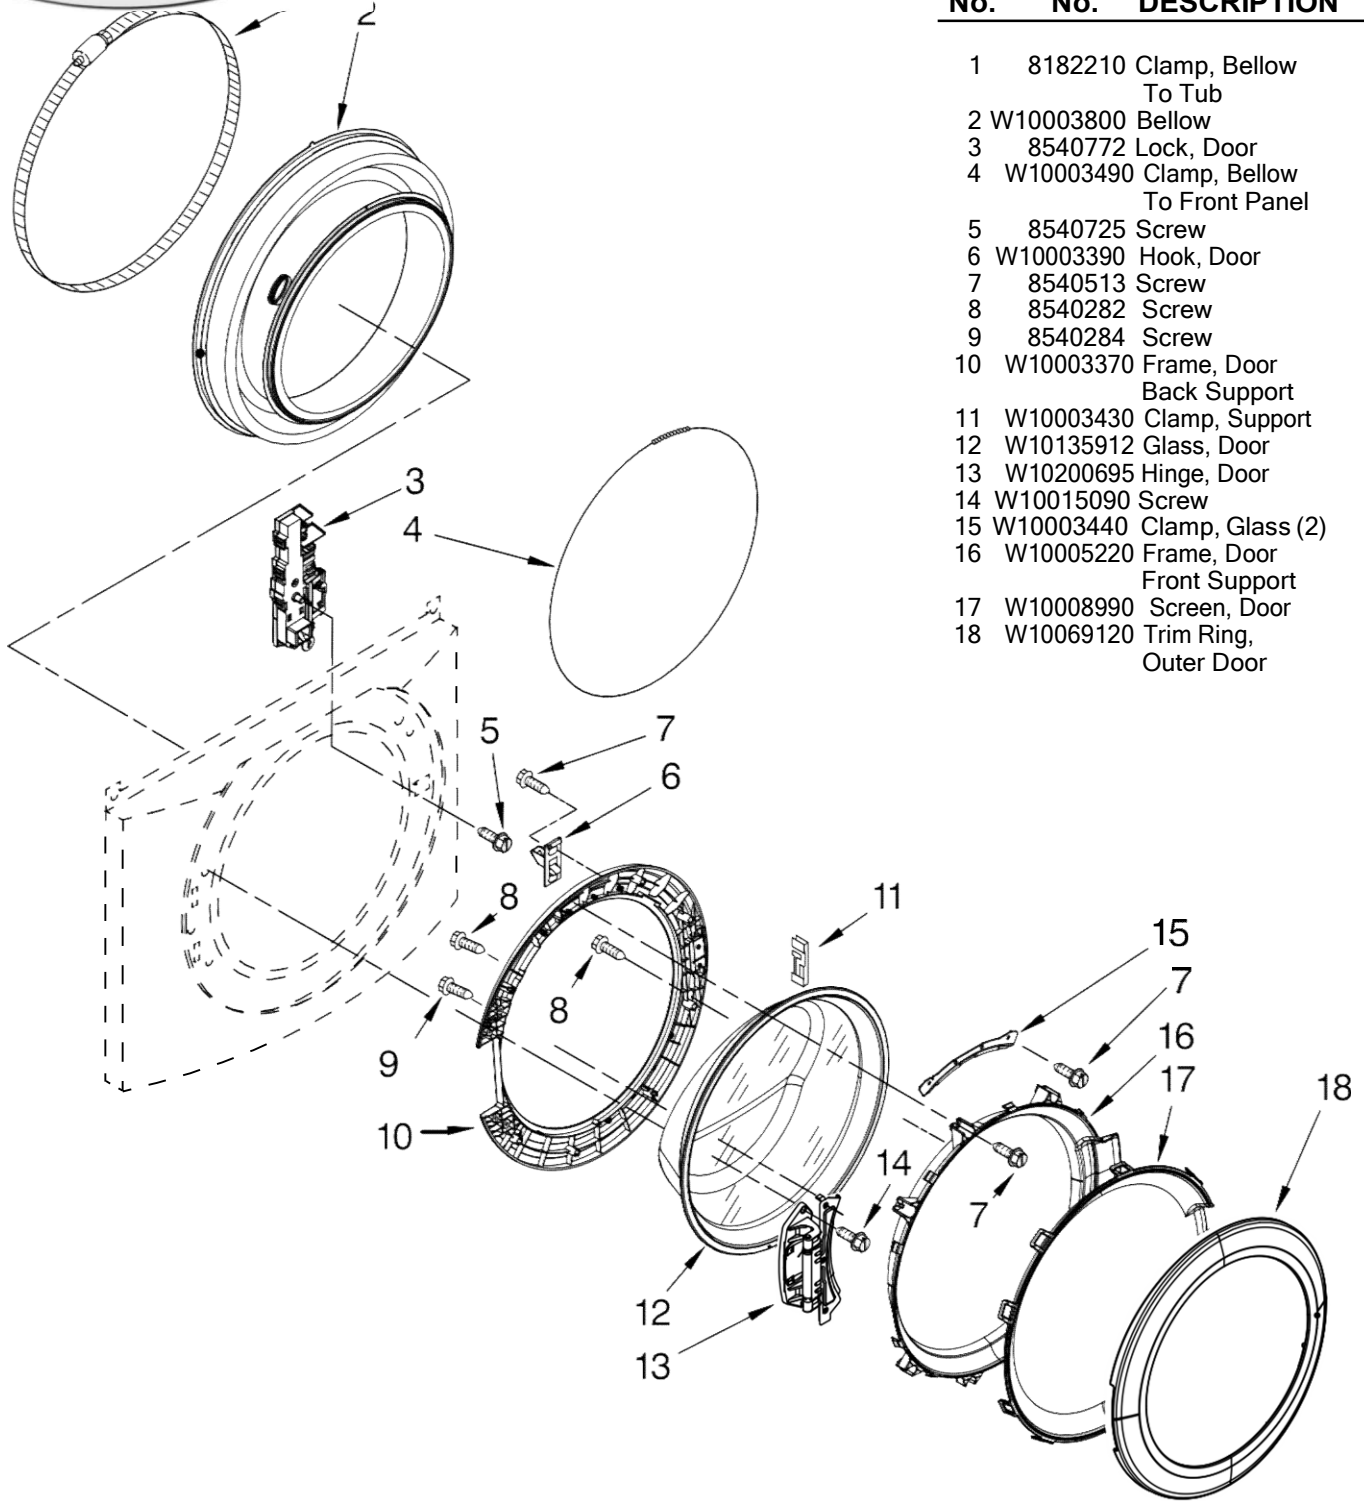

LAVADORA WFW9550WL00

Literature Parts

FOR ORDERING INFORMATION REFER TO PARTS PRICE LIST

LAVADORA WFW9550WL00

Illus. No.	Part No.	DESCRIPTION
1		Literature Parts W10251899 Use & Care Guide W10217131 Tech Sheet W10251898 Energy Guide
2		Trim Ring, Teardrop Assembly W10252103 White W10252096 Mercury W10221434 Red
3	W10015770	Bracket, Trim Fixation (Left)
4	W10015780	Bracket, Trim Fixation (Right)
5	W10029650	Clip, Trim
6	W10015090	Screw, 8-18 x 5/8
7		Toe Panel W10003640 White W10252795 Mercury W10245126 Red
8		Panel, Front W10015580 White W10252793 Mercury W10252788 Red
9	W10115662	Harness, Wiring (Lower Main) (Includes Items 10 & 11)

Illus. No.	Part No.	DESCRIPTION
10	W10216383	Channel, Harness (Side)
11	W10168549	Channel, Harness (Bottom)
12		Top W10003900 White W10252796 Mercury W10252789 Red
13		Cabinet W10171708 White W10252826 Mercury W10252865 Red
14		Bolt, Shipping W10190006 Upper (2) W10190007 Lower (2)
15	W10249845	Switch, Analog Pressure Sensor
16	W10008890	Bracket, Spring
17	W10004260	Hose, Pressure Switch
18	8540720	Brace, Top (Includes Item 19)
19	8283273	Damper, Brace
20	3976348	Absorber, Sound
21	8540210	Microswitch (2)
22	8540479	Screw, Gounding
23	W10064810	Foot, Leveling (4)
24	W10205498	Cord, Power

FOR ORDERING INFORMATION REFER TO PARTS PRICE LIST

LAVADORA WFW9550WL00

Illus. No.	Part No.	DESCRIPTION
1	W10251428 White W10251280 Mercury W10221724 Red	Panel, Control
2	W10190685	Knob, Control (Includes Item 9)
3	W10133927	Wheel, Detent Kit (Includes Item 9)
4	W10131661	Wheel, Rast (2) (Service In Kit Only)