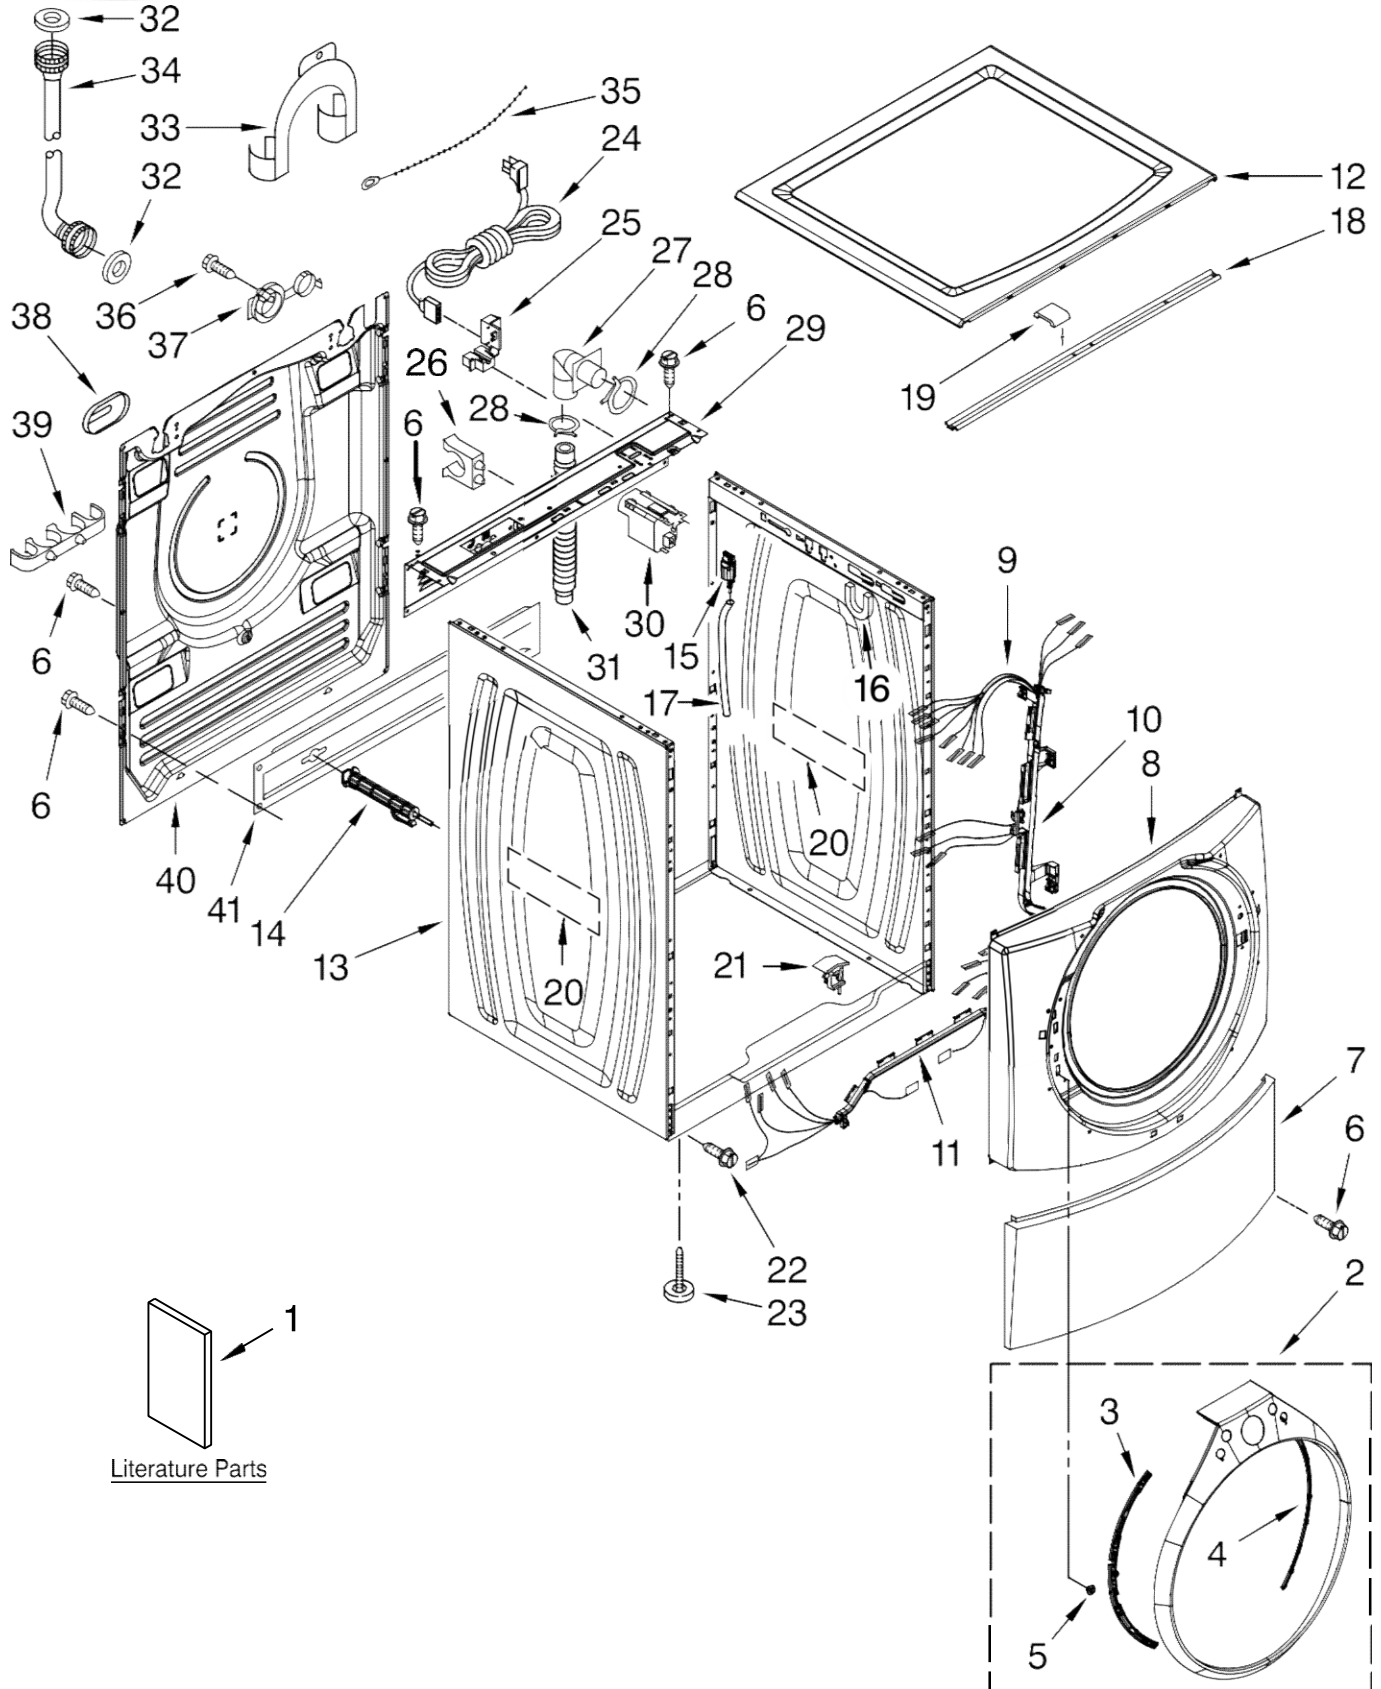

# LAVADORA WFW9550WR00

FOR ORDERING INFORMATION REFER TO PARTS PRICE LIST

# LAVADORA WFW9550WR00

Illus. No.	Part No.	DESCRIPTION
1		Literature Parts
	W10251899	Use & Care Guide
	W10217131	Tech Sheet
	W10251898	Energy Guide
2		Trim Ring, Teardrop Assembly
	W10252103	White
	W10252096	Mercury
	W10221434	Red
3	W10015770	Bracket, Trim Fixation (Left)
4	W10015780	Bracket, Trim Fixation (Right)
5	W10029650	Clip, Trim
6	W10015090	Screw, 8-18 x 5/8
7		Toe Panel
	W10003640	White
	W10252795	Mercury
	W10245126	Red
8		Panel, Front
	W10015580	White
	W10252793	Mercury
	W10252788	Red
9	W10115662	Harness, Wiring (Lower Main) (Includes Items 10 & 11)

Illus. No.	Part No.	DESCRIPTION
10	W10216383	Channel, Harness (Side)
11	W10168549	Channel, Harness (Bottom)
12		Top
	W10003900	White
	W10252796	Mercury
	W10252789	Red
13		Cabinet
	W10171708	White
	W10252826	Mercury
	W10252865	Red
14		Bolt, Shipping
	W10190006	Upper (2)
	W10190007	Lower (2)
15	W10249845	Switch, Analog Pressure Sensor
16	W10008890	Bracket, Spring
17	W10004260	Hose, Pressure Switch
18	8540720	Brace, Top (Includes Item 19)
19	8283273	Damper, Brace
20	3976348	Absorber, Sound
21	8540210	Microswitch (2)
22	8540479	Screw, Gounding
23	W10064810	Foot, Leveling (4)
24	W10205498	Cord, Power

# LAVADORA WFW9550WR00

**Illus. Part**  
**No. No. DESCRIPTION**

- 1 8182210 Clamp, Bellow  
To Tub
- 2 W10003800 Bellow
- 3 8540772 Lock, Door
- 4 W10003490 Clamp, Bellow  
To Front Panel
- 5 8540725 Screw
- 6 W10003390 Hook, Door
- 7 8540513 Screw
- 8 8540282 Screw
- 9 8540284 Screw
- 10 W10003370 Frame, Door  
Back Support
- 11 W10003430 Clamp, Support
- 12 W10135912 Glass, Door
- 13 W10200695 Hinge, Door
- 14 W10015090 Screw
- 15 W10003440 Clamp, Glass (2)
- 16 W10005220 Frame, Door  
Front Support
- 17 W10008990 Screen, Door
- 18 W10069120 Trim Ring,  
Outer Door