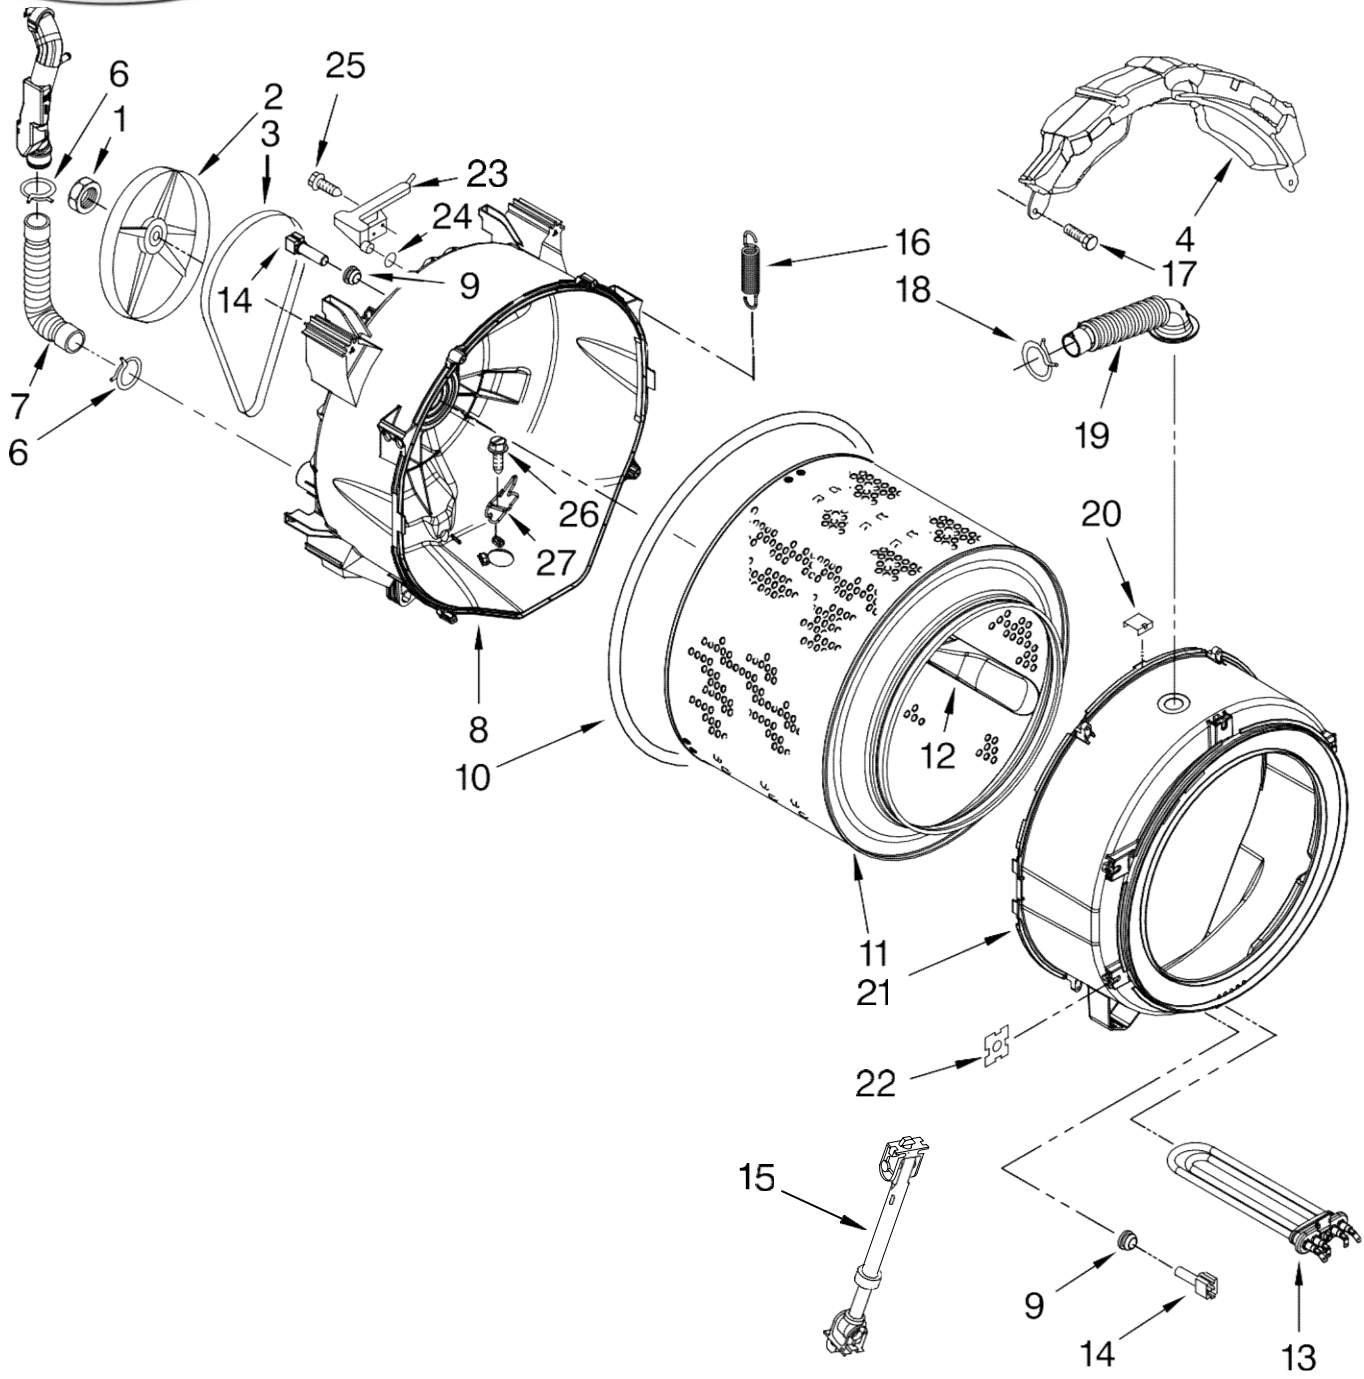

LAVADORA WFW9550WR00

FOR ORDERING INFORMATION REFER TO PARTS PRICE LIST

LAVADORA WFW9550WR00

Illus. No.	Part No.	DESCRIPTION
1	8533999	Nut, Pulley
2	W10003730	Pulley
3	W10116915	Belt, Drive
4	W10163424	Counterweight, Front (2)
5	W10249838	Pipe, Ventilation
6	8540010	Clamp, Vent Hose
7	W10004330	Hose, Exhaust
8	W10210658	Tub, Rear (Includes Items 10, 22, 26 & 27)
9	8540766	Seal, NTC
10	W10036350	Gasket, Tub
11	W10159904	Basket, Complete
12	W10110114	Baffle, Tub
13	W10249844	Heater-Steamer
14	8540226	NTC
15	W10015830	Shock Absorber (4)
16	W10207549	Spring, Suspension (Set Of 2)
17	W10094780	Bolt, Counterweight Mtg.
18	3363365	Clamp, Hose
19	8540015	Hose, Exhaust
20	8540092	Clamp, Tub
21	W10190573	Tub, Front (Includes Items 10 & 22)
22	8540072	Nut, Push-In
23	W10003600	Air Trap
24	W10250553	O-Ring, Air Trap
25	8540513	Screw
26	8540880	Screw
27	W10250558	Bracket, Heater Support