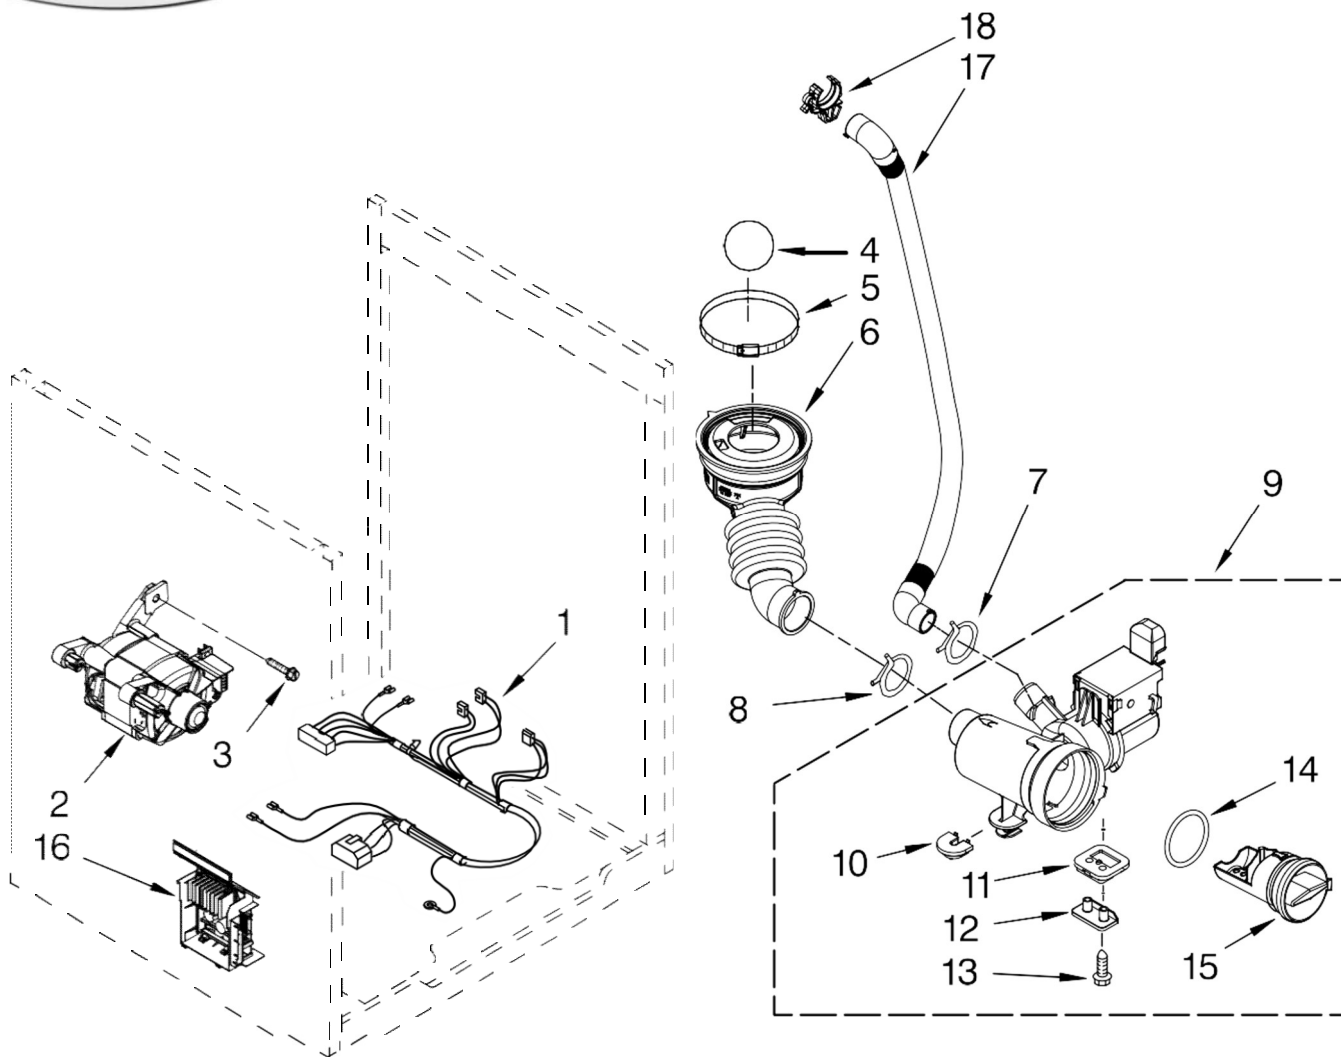

## LAVADORA WFW9550WR00

Illus. No.	Part No.	DESCRIPTION
1	8533999	Nut, Pulley
2	W10003730	Pulley
3	W10116915	Belt, Drive
4	W10163424	Counterweight, Front (2)
5	W10249838	Pipe, Ventilation
6	8540010	Clamp, Vent Hose
7	W10004330	Hose, Exhaust
8	W10210658	Tub, Rear (Includes Items 10, 22, 26 & 27)
9	8540766	Seal, NTC
10	W10036350	Gasket, Tub
11	W10159904	Basket, Complete
12	W10110114	Baffle, Tub
13	W10249844	Heater-Steamer
14	8540226	NTC
15	W10015830	Shock Absorber (4)
16	W10207549	Spring, Suspension (Set Of 2)
17	W10094780	Bolt, Counterweight Mtg.
18	3363365	Clamp, Hose
19	8540015	Hose, Exhaust
20	8540092	Clamp, Tub
21	W10190573	Tub, Front (Includes Items 10 & 22)
22	8540072	Nut, Push-In
23	W10003600	Air Trap
24	W10250553	O-Ring, Air Trap
25	8540513	Screw
26	8540880	Screw
27	W10250558	Bracket, Heater Support

# LAVADORA WFW9550WR00

Illus. No.	Part No.	DESCRIPTION
1	W10004420	Harness, Motor
2	W10140583	Motor, Drive
3	8540134	Bolt, Motor
4	W10003330	Ball
5	8540008	Clamp
6	W10003240	Hose, Tub to Pump
7	356138	Clamp, Drain Hose
8	370448	Clamp, Hose