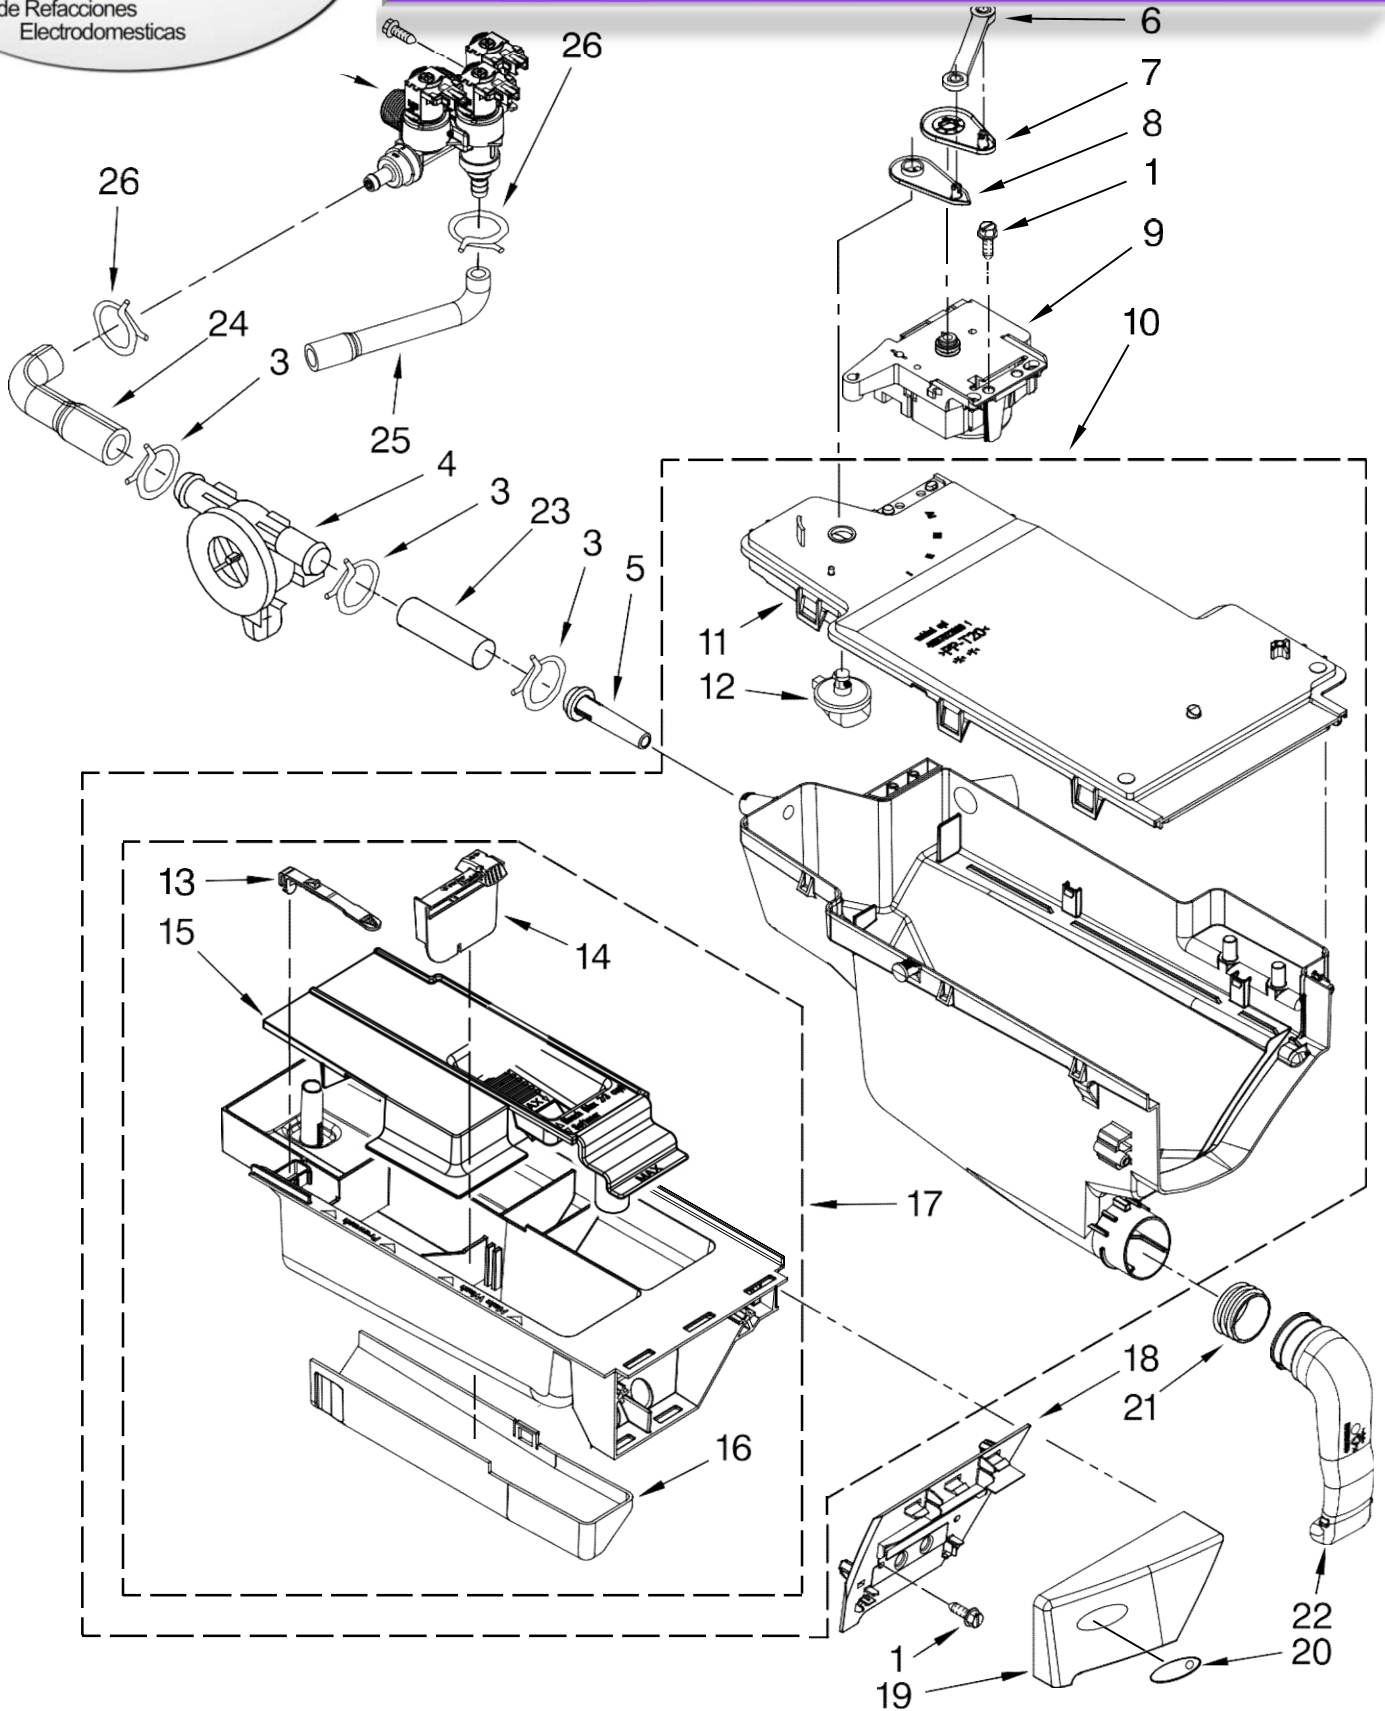

LAVADORA WFW9550WR00

FOR ORDERING INFORMATION REFER TO PARTS PRICE LIST