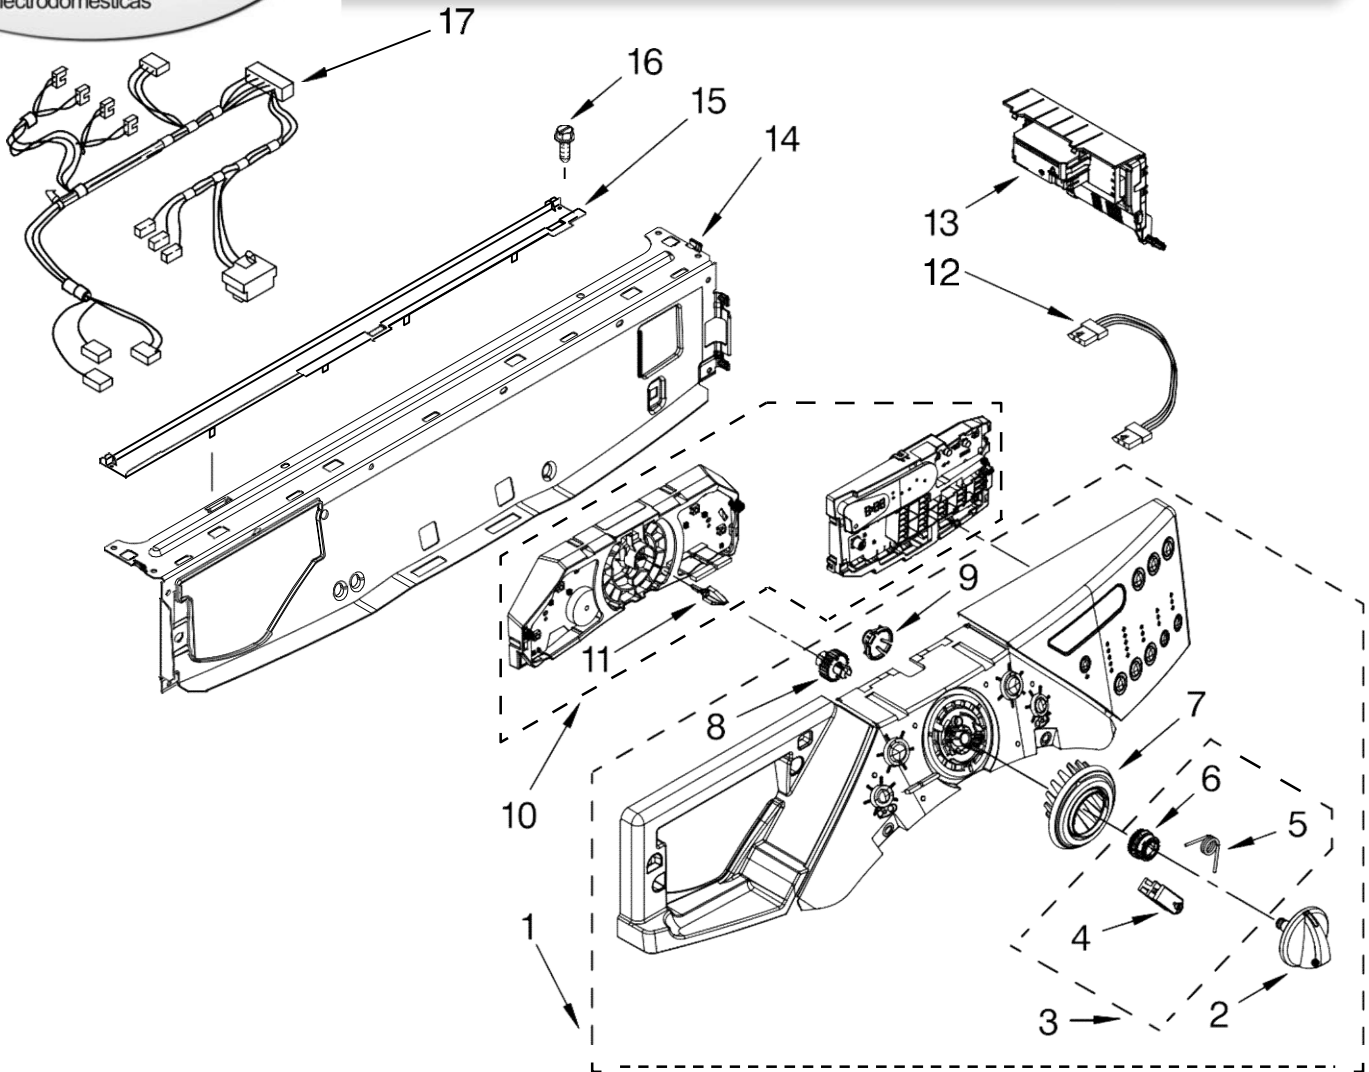

LAVADORA WFW9550WR00

Illus. No.	Part No.	DESCRIPTION
1	W10251428 White W10251280 Mercury W10221724 Red	Panel, Control
2	W10190685	Knob, Control (Includes Item 9)
3	W10133927	Wheel, Detent Kit (Includes Item 9)
4	W10131661	Wheel, Rast (2) (Service In Kit Only)

Illus. No.	Part No.	DESCRIPTION
5	W10131377	Spring, Knob (2) (Service In Kit Only)
6	W10131378	Wheel, Detent (Service In Kit Only)
7	W10131376	Ring, Knob Light (Includes Item 9)
8	W10131381	Wheel, Encoder
9	W10131382	Retainer, Snap
10	W10282179	User Interface, Center & Right

Illus. No.	Part No.	DESCRIPTION
11	8183177	Adapter, Encoder Wheel
12	W10067000	Harness, Wiring (User Interface)
13	W10251767	Microcomputer, Machine Control
14	W10059240	Brace, Front Top
15	W10003700	Channel, Water
16	W10015090	Screw, 8-18 x 5/8
17	W10210828	Harness, Wiring (Upper Main)

FOR ORDERING INFORMATION REFER TO PARTS PRICE LIST