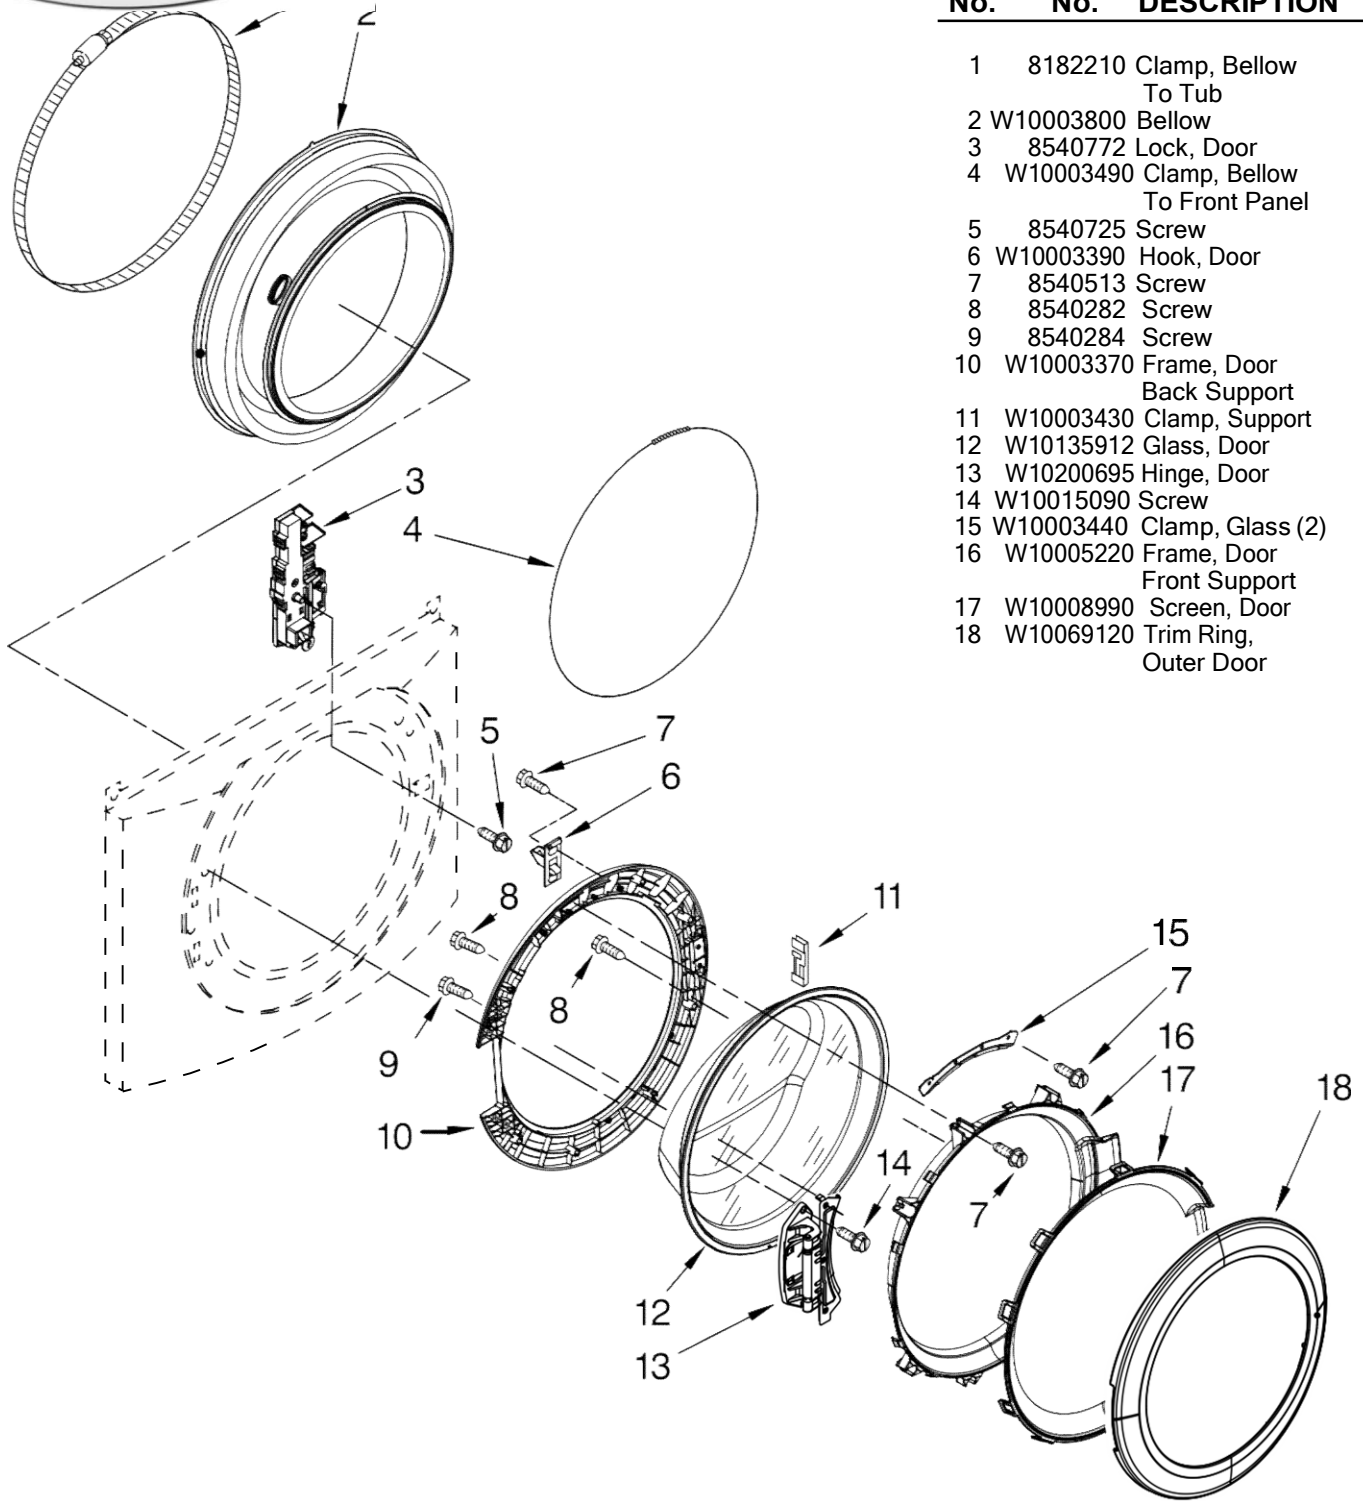

# LAVADORA WFW9550WR00

Illus. No.	Part No.	DESCRIPTION
1		Literature Parts
	W10251899	Use & Care Guide
	W10217131	Tech Sheet
	W10251898	Energy Guide
2		Trim Ring, Teardrop Assembly
	W10252103	White
	W10252096	Mercury
	W10221434	Red
3	W10015770	Bracket, Trim Fixation (Left)
4	W10015780	Bracket, Trim Fixation (Right)
5	W10029650	Clip, Trim
6	W10015090	Screw, 8-18 x 5/8
7		Toe Panel
	W10003640	White
	W10252795	Mercury
	W10245126	Red
8		Panel, Front
	W10015580	White
	W10252793	Mercury
	W10252788	Red
9	W10115662	Harness, Wiring (Lower Main) (Includes Items 10 & 11)

Illus. No.	Part No.	DESCRIPTION
10	W10216383	Channel, Harness (Side)
11	W10168549	Channel, Harness (Bottom)
12		Top
	W10003900	White
	W10252796	Mercury
	W10252789	Red
13		Cabinet
	W10171708	White
	W10252826	Mercury
	W10252865	Red
14		Bolt, Shipping
	W10190006	Upper (2)
	W10190007	Lower (2)
15	W10249845	Switch, Analog Pressure Sensor
16	W10008890	Bracket, Spring
17	W10004260	Hose, Pressure Switch
18	8540720	Brace, Top (Includes Item 19)
19	8283273	Damper, Brace
20	3976348	Absorber, Sound
21	8540210	Microswitch (2)
22	8540479	Screw, Gounding
23	W10064810	Foot, Leveling (4)
24	W10205498	Cord, Power

# LAVADORA WFW9550WR00

**Illus. Part**  
**No. No. DESCRIPTION**

- 1 8182210 Clamp, Bellow  
To Tub
- 2 W10003800 Bellow
- 3 8540772 Lock, Door
- 4 W10003490 Clamp, Bellow  
To Front Panel
- 5 8540725 Screw
- 6 W10003390 Hook, Door
- 7 8540513 Screw
- 8 8540282 Screw
- 9 8540284 Screw
- 10 W10003370 Frame, Door  
Back Support
- 11 W10003430 Clamp, Support
- 12 W10135912 Glass, Door
- 13 W10200695 Hinge, Door
- 14 W10015090 Screw
- 15 W10003440 Clamp, Glass (2)
- 16 W10005220 Frame, Door  
Front Support
- 17 W10008990 Screen, Door
- 18 W10069120 Trim Ring,  
Outer Door