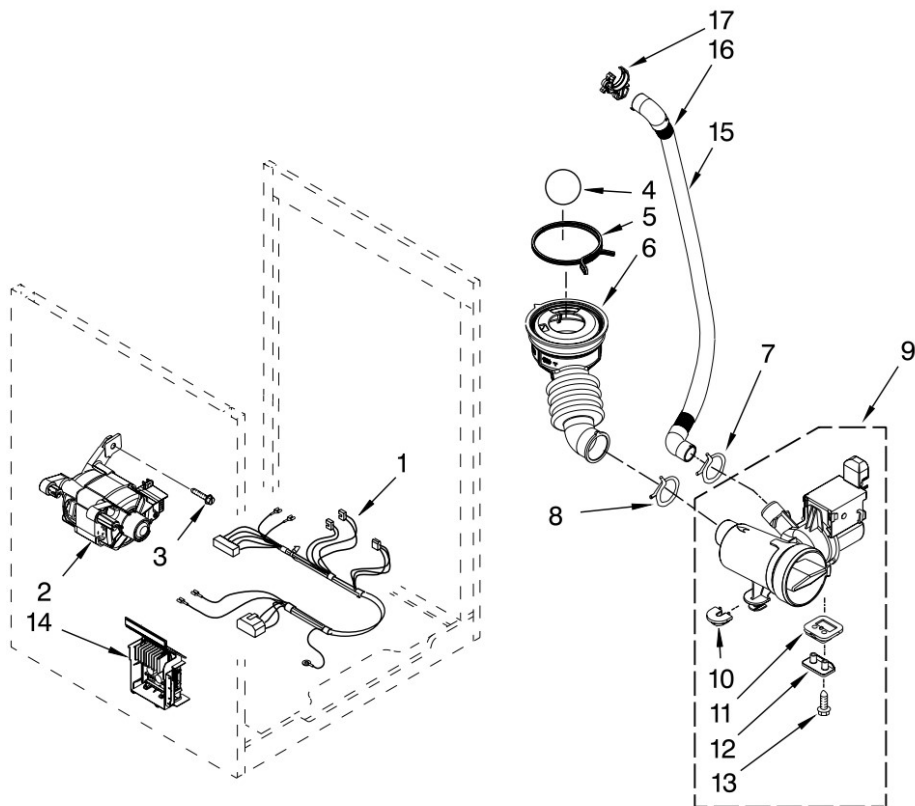

Illus. No.	Part No.	DESCRIPTION
1	8533999	Nut, Pulley
2	W10003730	Pulley
3	W10116915	Belt, Drive
4	W10163424	Counterweight, Front
5	W10249838	Pipe, Ventilation
6	8540010	Clamp, Vent Hose
7	W10004330	Hose, Exhaust
8	W10399436	Tub, Rear (Includes Items 10, 22, 26 & 27)
9	8540766	Seal, NTC
10	W10036350	Gasket, Tub
11	W10159904	Basket, Complete
12	W10110114	Baffle, Tub
13	W10249844	Heater-Steamer
14	8540226	NTC
15	W10015830	Shock Absorber
16	W10207549	Spring, Suspension (Set Of 2)
17	W10094780	Bolt, Counterweight Mtg.
18	3363365	Clamp, Hose
19	8540015	Hose, Exhaust
20	8540092	Clamp, Tub
21	W10259785	Tub, Front (Includes Items 10 & 22)
22	8540072	Nut, Push-In
23	W10003600	Air Trap
24	W10250553	O-Ring, Air Trap
25	8540513	Screw
26	8540880	Screw
27	W10250558	Bracket, Heater Support

PUMP AND MOTOR PARTS

For Models: WFW9550WW01, WFW9550WL01, WFW9550WR01
 (White) (Mercury) (Red)

Illus. No.	Part No.	DESCRIPTION
------------	----------	-------------

1	W10186674	Harness, Motor
2	W10140583	Motor, Drive
3	8540134	Bolt, Motor
4	W10003330	Ball
5	8540008	Clamp
6	8181732	Hose, Tub to Pump