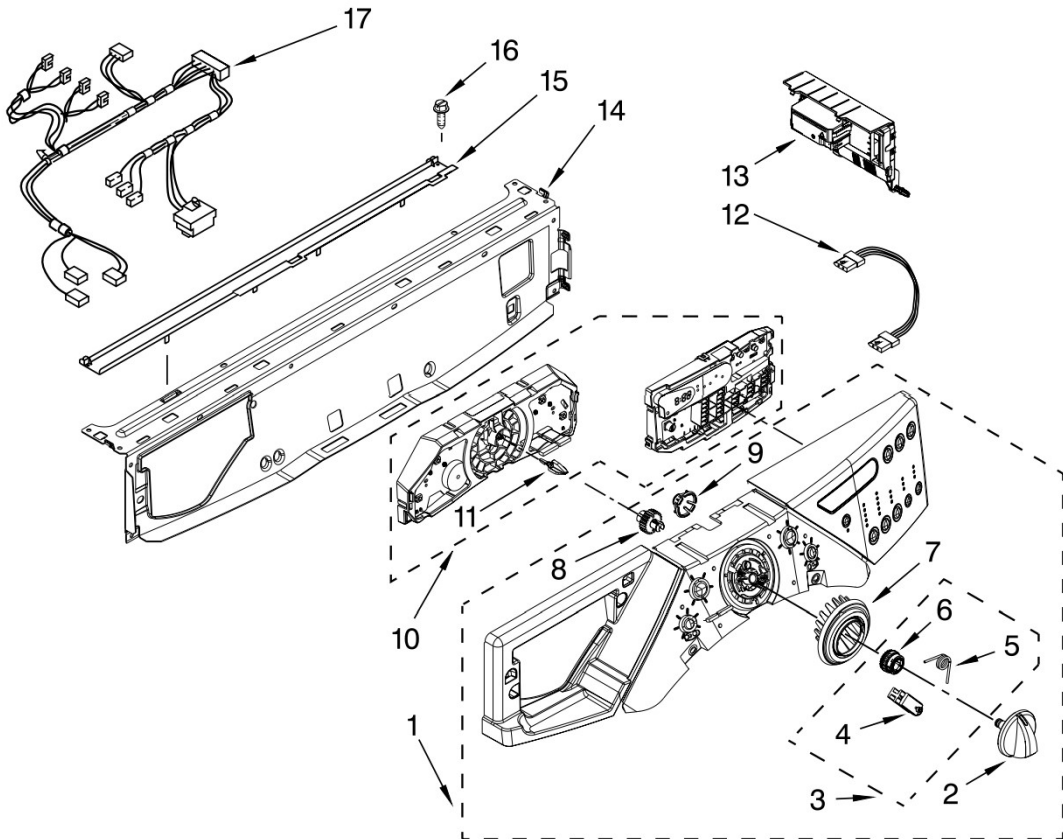

CONTROL PANEL PARTS

For Models: WFW9550WW01, WFW9550WL01, WFW9550WR01
(White) (Mercury) (Red)

Illus. No.	Part No.	DESCRIPTION

Illus. No.	Part No.	DESCRIPTION

Illus. No.	Part No.	DESCRIPTION

1	W10251428 W10251280 W10221724	Panel, Control White Mercury Red
2	W10190685	Knob, Control (Includes Item 9)
3	W10133927	Wheel, Detent Kit (Includes Item 9)
4	W10131661	Wheel, Rast (2) (Service In Kit Only)

5	W10131377	Spring, Knob (2) (Service In Kit Only)
6	W10131378	Wheel, Detent (Service In Kit Only)
7	W10131376	Ring, Knob Light (Includes Item 9)
8	W10131381	Wheel, Encoder
9	W10131382	Retainer, Snap User Interface, Center & Right
10	W10282179	

11	8183177	Adapter, Encoder Wheel
12	W10284710	Harness, Wiring (User Interface)
13	W10251767	Microcomputer, Machine Control
14	W10059240	Brace, Front Top
15	W10003700	Channel, Water
16	W10015090	Screw, 8-18 x 5/8
17	W10210828	Harness, Wiring (Upper Main)