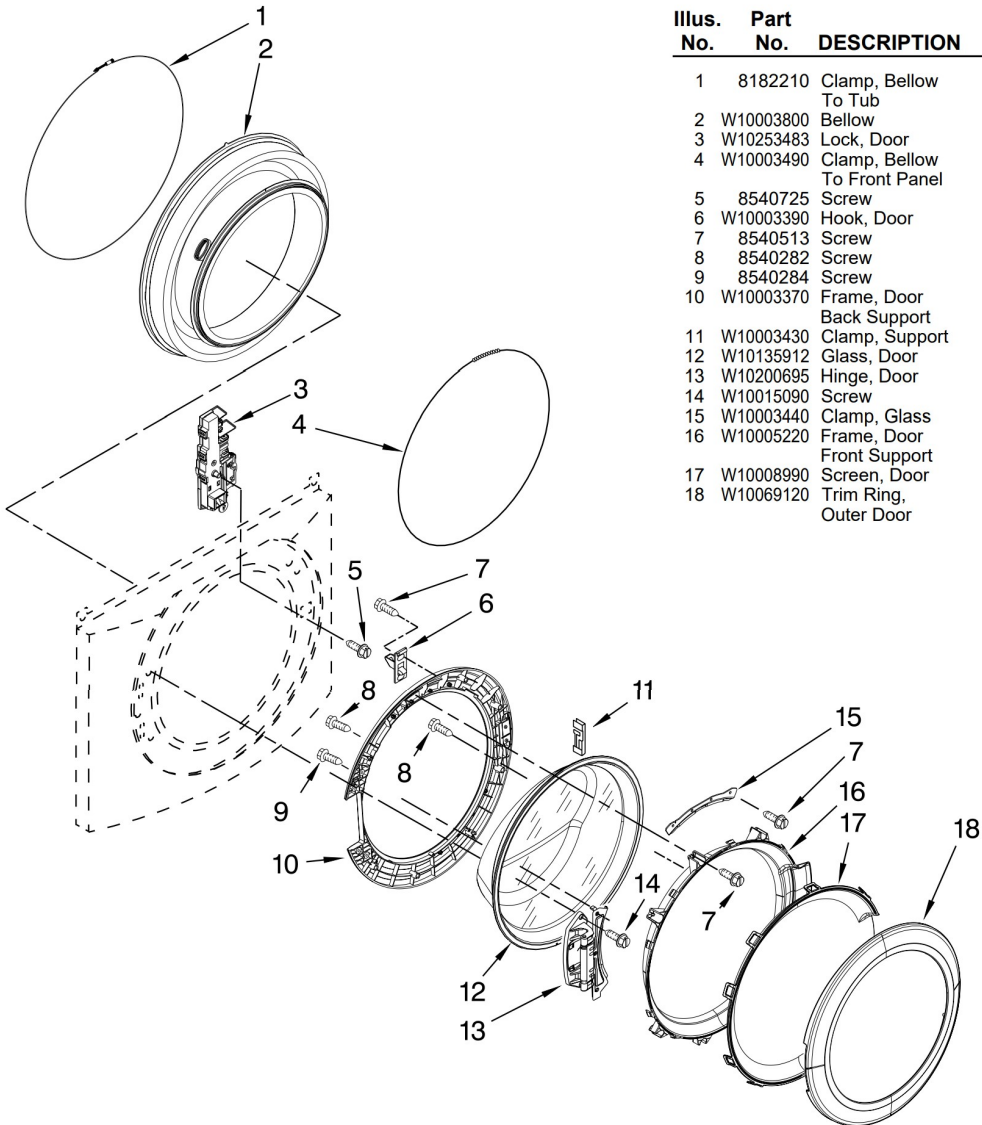

DOOR AND LATCH PARTS

For Models: WFW9550WW01, WFW9550WL01, WFW9550WR01
(White) (Mercury) (Red)

Illus. No.	Part No.	DESCRIPTION
1	8182210	Clamp, Bellow To Tub
2	W10003800	Bellow
3	W10253483	Lock, Door
4	W10003490	Clamp, Bellow To Front Panel
5	8540725	Screw
6	W10003390	Hook, Door
7	8540513	Screw
8	8540282	Screw
9	8540284	Screw
10	W10003370	Frame, Door Back Support
11	W10003430	Clamp, Support
12	W10135912	Glass, Door
13	W10200695	Hinge, Door
14	W10015090	Screw
15	W10003440	Clamp, Glass
16	W10005220	Frame, Door Front Support
17	W10008990	Screen, Door
18	W10069120	Trim Ring, Outer Door