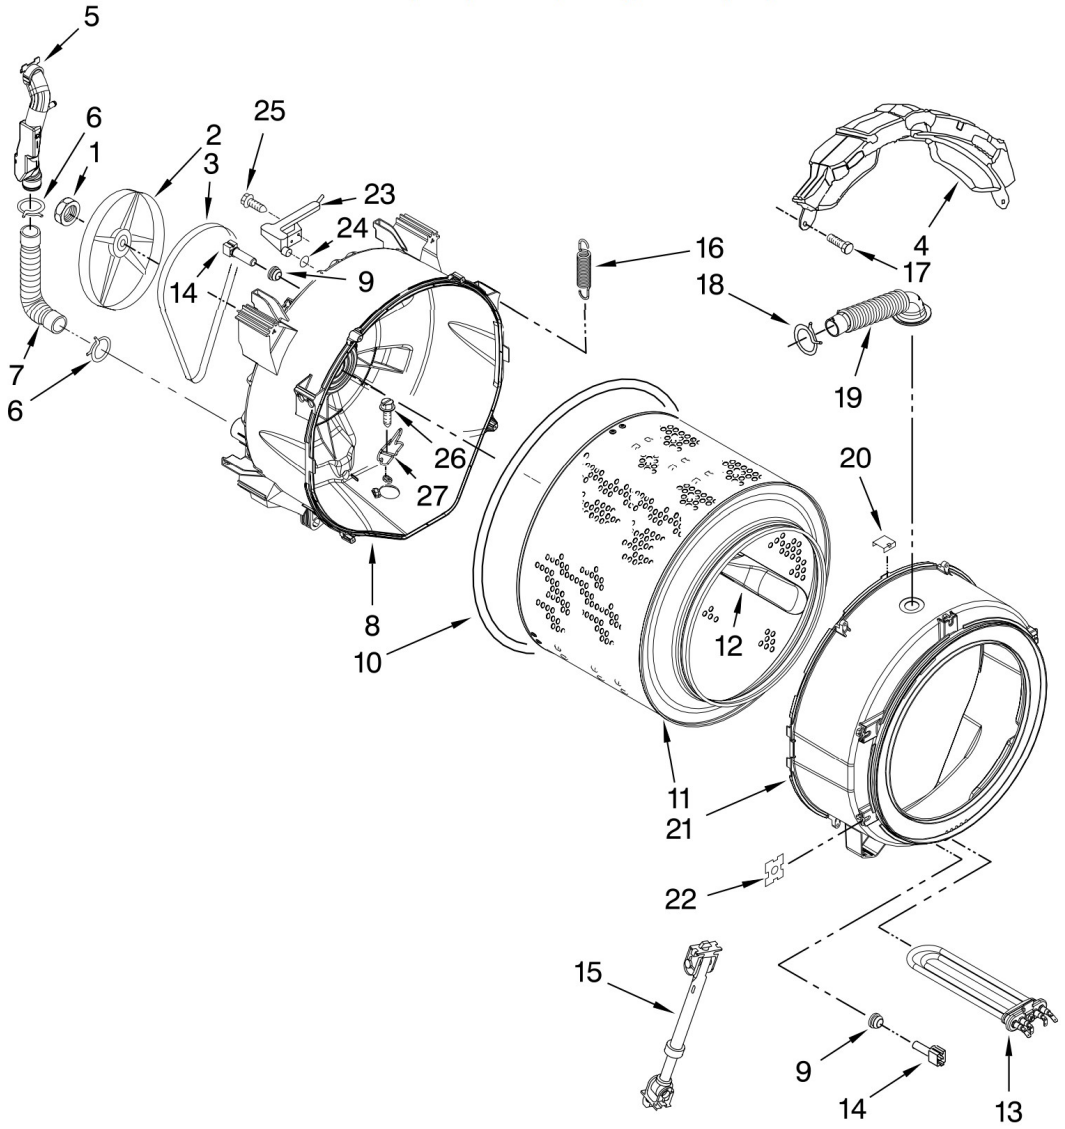

TUB AND BASKET PARTS

For Models: WFW9550WW01, WFW9550WL01, WFW9550WR01
(White) (Mercury) (Red)