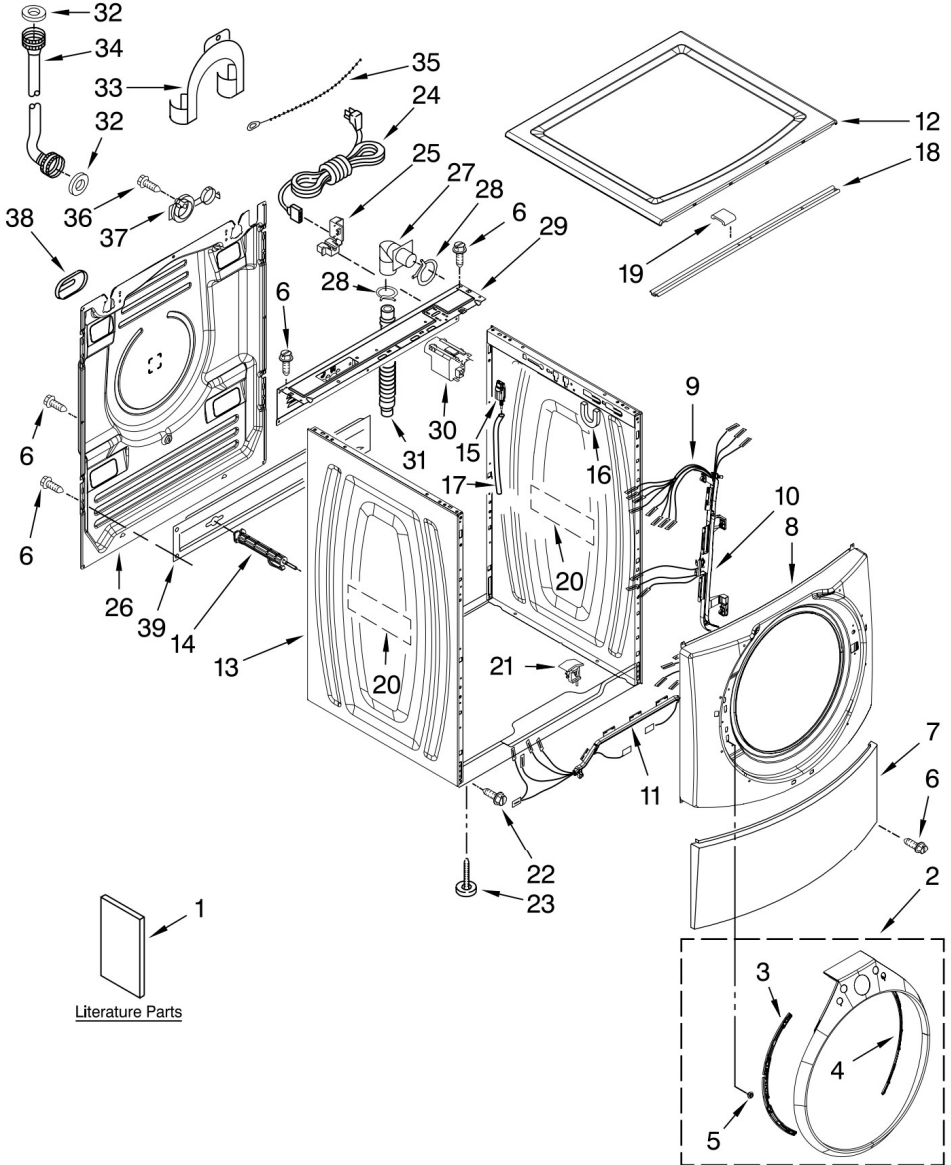

AUTOMATIC WASHER

Lavadora Whirlpool WFW9550WR01

TOP AND CABINET PARTS

For Models: WFW9550WW01, WFW9550WL01, WFW9550WR01
(White) (Mercury) (Red)

Illus. No.	Part No.	DESCRIPTION
1		Literature Parts
	W10251899	Use & Care Guide
	W10217131	Tech Sheet
	W10423523	Energy Guide
2		Trim Ring, Teardrop Assembly
	W10268528	White
	W10252096	Mercury
	W10221434	Red
3	W10015770	Bracket, Trim Fixation (Left)
4	W10015780	Bracket, Trim Fixation (Right)
5	W10029650	Clip, Trim
6	W10015090	Screw, 8-18 x 5/8
7		Toe Panel
	W10003640	White
	W10252795	Mercury
	W10245126	Red
8		Panel, Front
	W10015580	White
	W10252793	Mercury
	W10252788	Red
9	W10115662	Harness, Wiring (Lower Main) (Includes Items 10 & 11)

Illus. No.	Part No.	DESCRIPTION
10	W10216383	Channel, Harness (Side)
11	W10168549	Channel, Harness (Bottom)
12		Top
	W10003900	White
	W10252796	Mercury
	W10252789	Red
13		Cabinet
	W10171708	White
	W10252826	Mercury
	W10252865	Red
14		Bolt, Shipping
	W10190006	Upper
	W10190007	Lower
15	W10249845	Switch, Analog Pressure Sensor
16	W10008890	Bracket, Spring
17	W10004260	Hose, Pressure Switch
18	8540720	Brace, Top (Includes Item 19)
19	8283273	Damper, Brace
20	W10400364	Absorber, Sound
21	8540210	Microswitch
22	8540479	Screw, Gounding
23	W10064810	Foot, Leveling

Illus. No.	Part No.	DESCRIPTION
24	W10205498	Cord, Power
25	W10110676	Strain Relief, Power Cord
26	W10165713	Panel, Rear Hose Holder
27	W10003260	Connector, Drain Hose
28	356138	Clamp, Hose
29	W10110677	Brace, Rear
30	W10339736	Filter, Interference
31	W10281257	Hose, Drain (Outer)
32	3976300	Washer, Water Inlet Hose
33	8540021	U-Bend, Drain Hose
34		Hose, Water Inlet
	W10194208	Cold Water
	8571378	Hot Water
35	3347868	Cable Tie
36	8540727	Screw, 3 x 8 mm
37	8540728	Sleeve, Cord Support
38	8540268	Cover, Transport
39		Brace, Transport
	W10165710	Upper
	W10003040	Lower