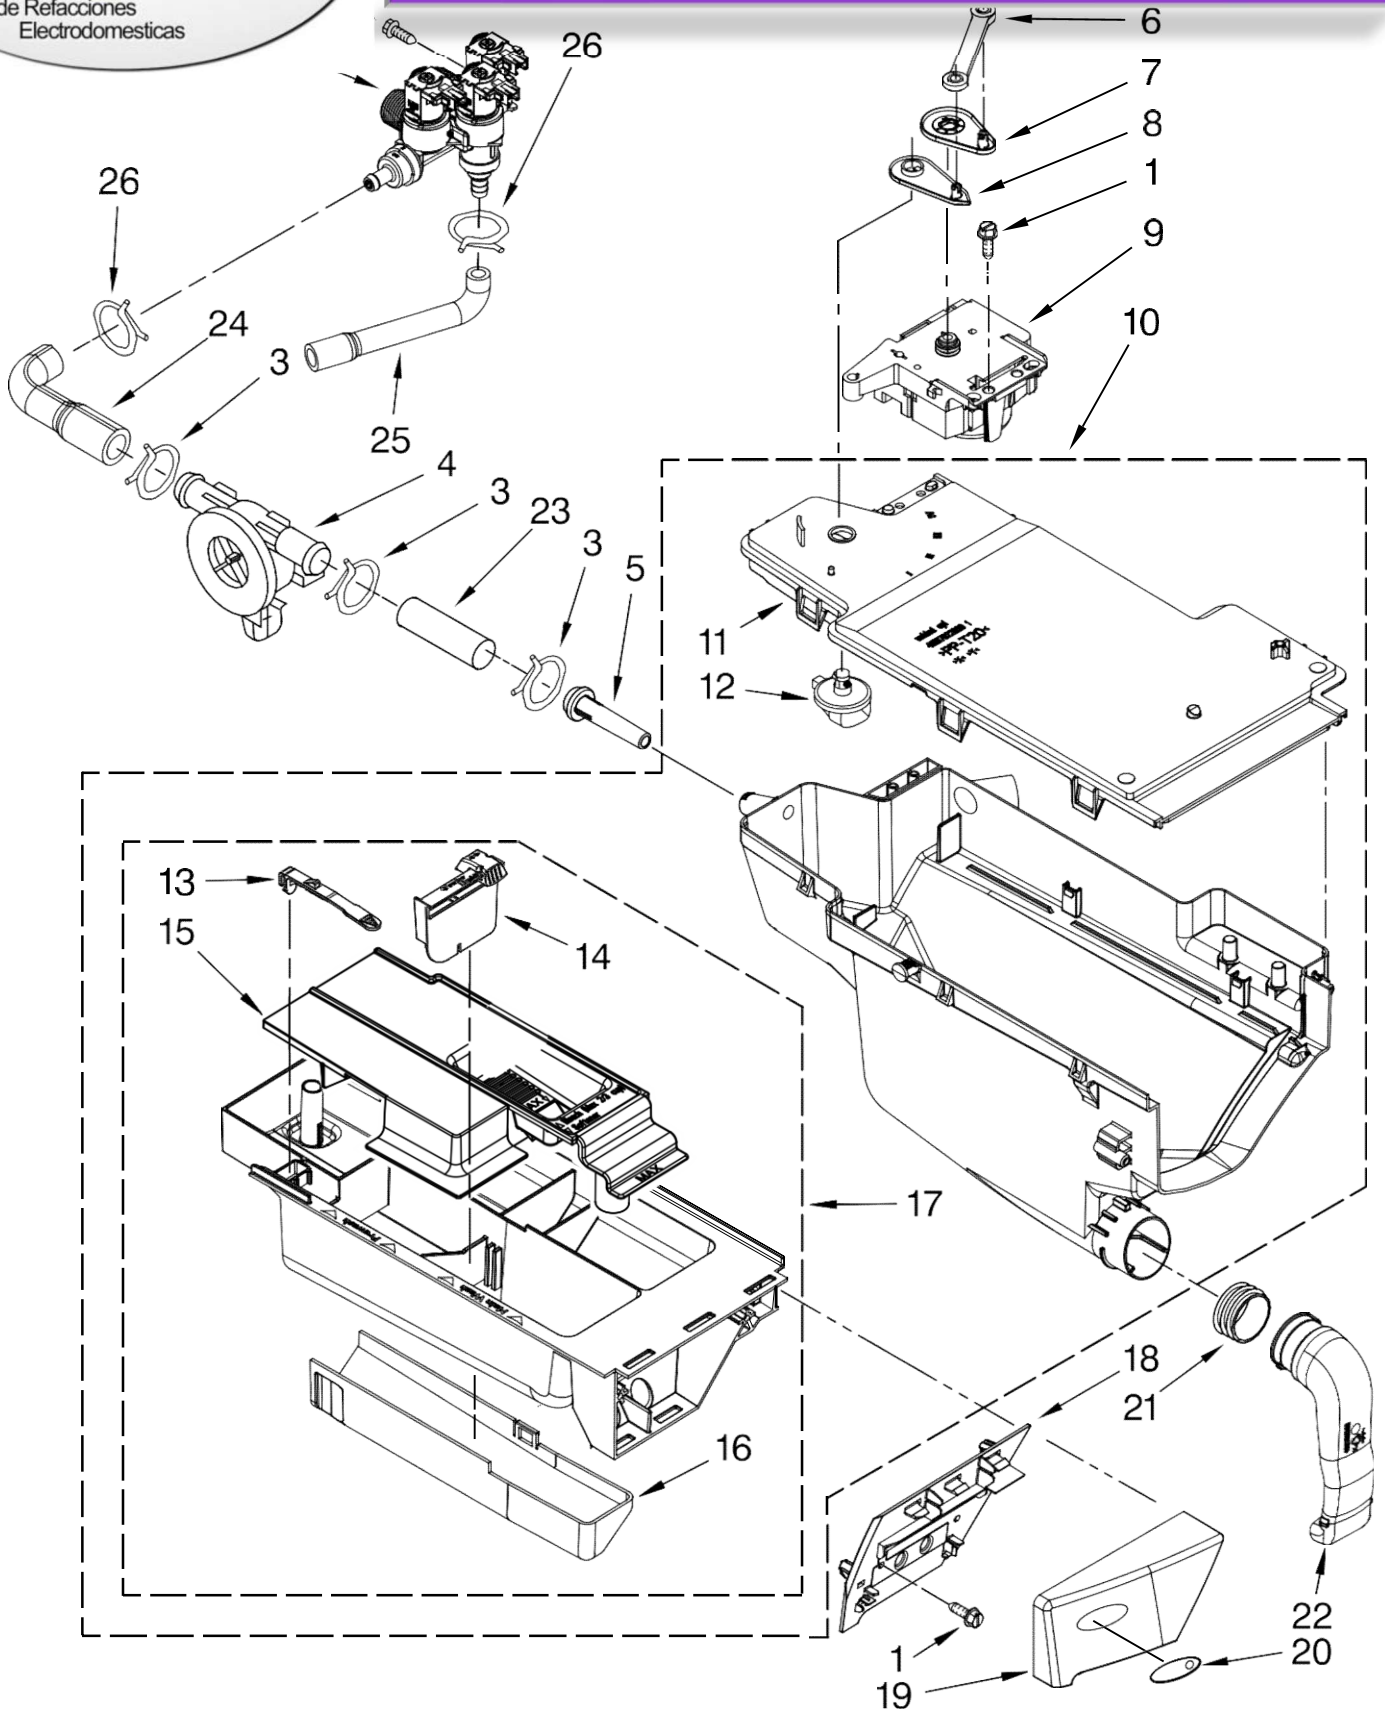

LAVADORA WFW9550WW00

FOR ORDERING INFORMATION REFER TO PARTS PRICE LIST

LAVADORA WFW9550WW00

Illus. No.	Part No.	DESCRIPTION
1	8540282	Screw
2	W10247305	Valve, Water Inlet
3	370450	Clamp, Hose
4	W10110225	Flowmeter
5	8540042	Nozzle, Inlet
6	W10003830	Lever, Connection
7	W10003190	Cam, Actuator
8	W10003180	Lever, Water Distribution
9	W10163975	Actuator
10	W10074160	Dispenser, Complete (Includes Item 8)
11	W10005080	Plate, Distribution
12	W10003110	Nozzle, Distribution
13	W10003170	Hook, Drawer
14	W10015200	Separator, With Selection Slider
15	W10003150	Syphon, Bleach/Softener
16	W10003140	Cover, Detergent Drawer
17	W10015190	Drawer, Detergent (Complete)
18	W10156617	Bracket, Handle Fixation
19		Handle, Drawer (Includes Items 18 & 20)
	W10251583	White
	W10251281	Mercury
	W10221725	Red
20	3400981	Medallion
21	W10003360	Seal
22	W10005300	Tube, Dispenser To Bellow
23	8183180	Hose, Inlet Nozzle
24	8183182	Hose, Flowmeter (L-Shaped)
25	8181710	Hose, Inlet Valve To Vent Pipe
26	8181754	Clamp, Hose