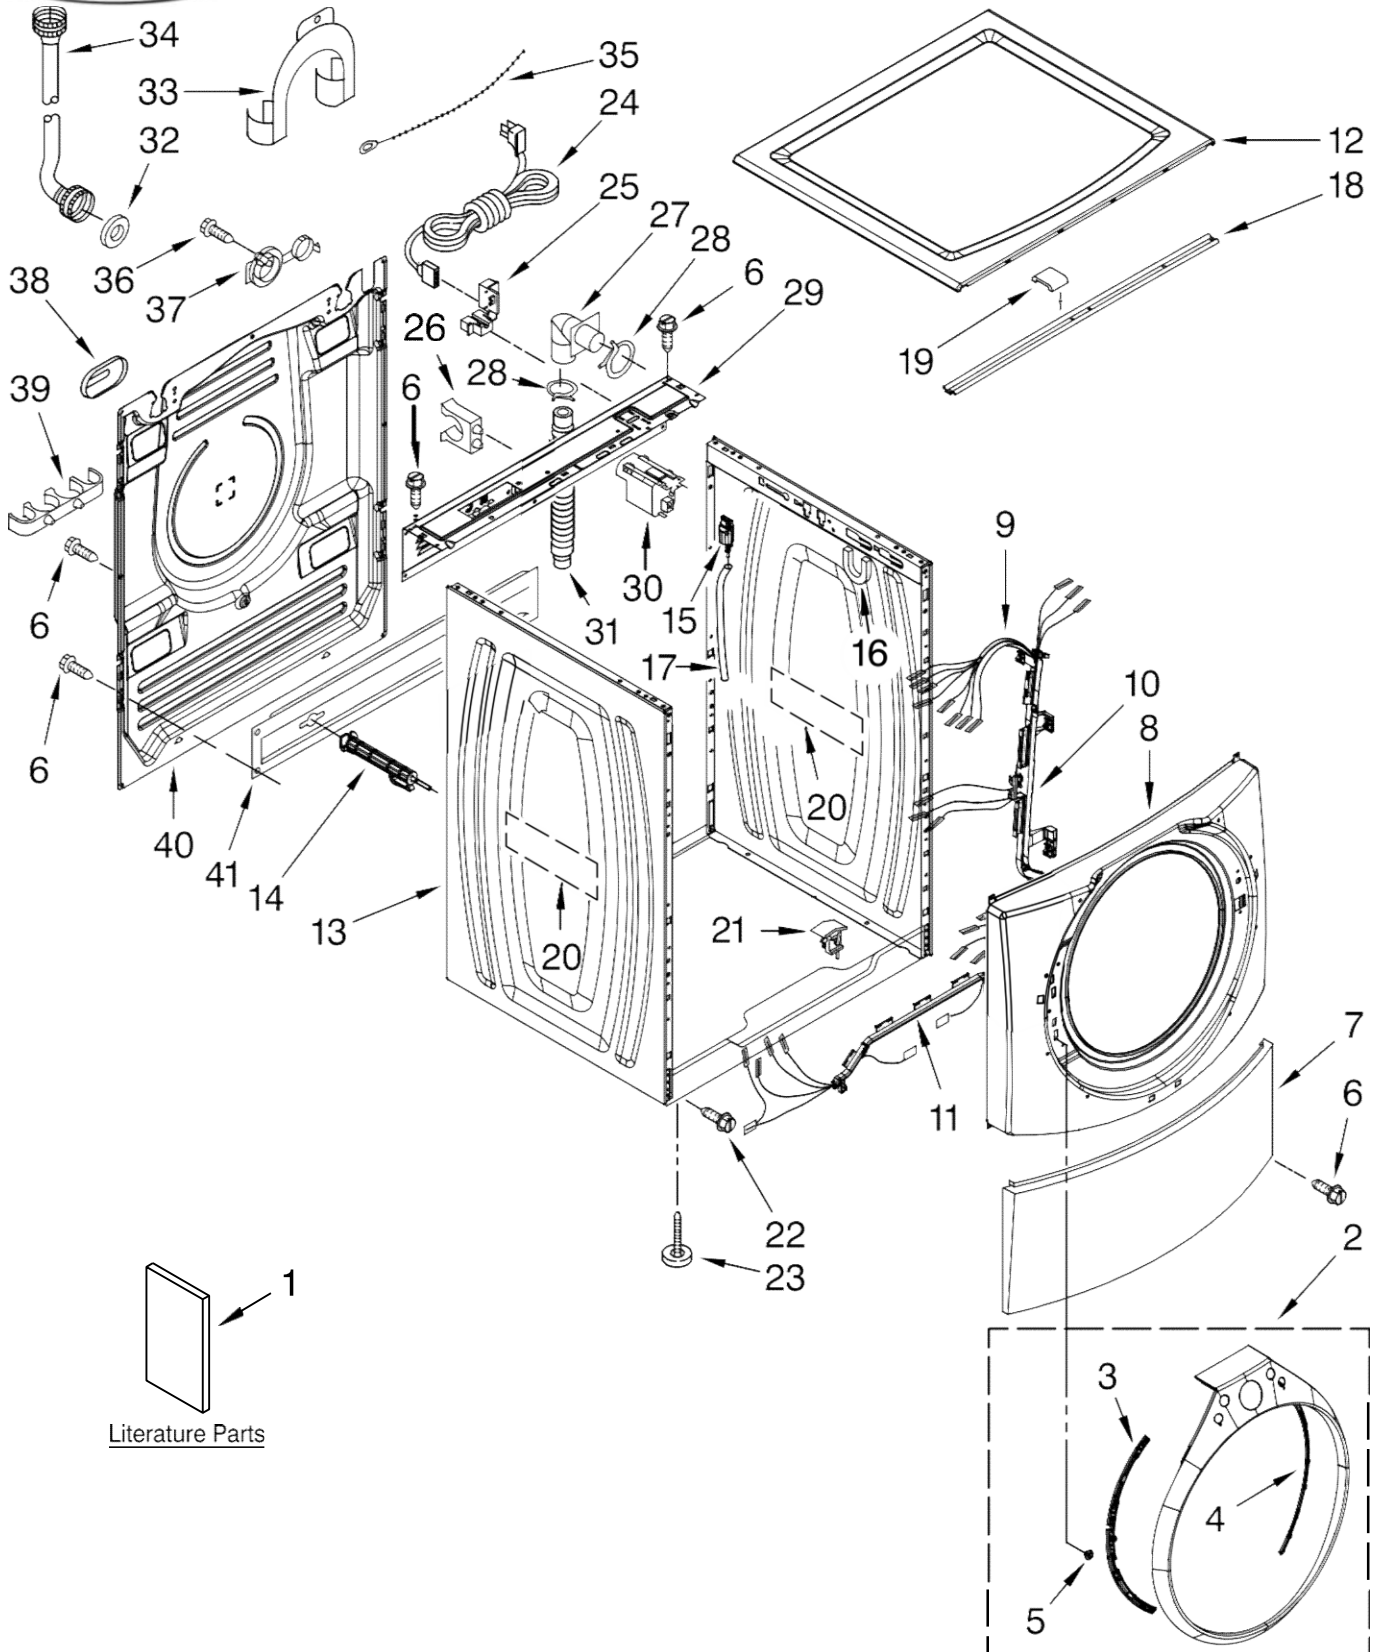

LAVADORA WFW9550WW00

FOR ORDERING INFORMATION REFER TO PARTS PRICE LIST

LAVADORA WFW9550WW00

illus. No.	Part No.	DESCRIPTION
1		Literature Parts W10251899 Use & Care Guide W10217131 Tech Sheet W10251898 Energy Guide
2		Trim Ring, Teardrop Assembly W10252103 White W10252096 Mercury W10221434 Red
3	W10015770	Bracket, Trim Fixation (Left)
4	W10015780	Bracket, Trim Fixation (Right)
5	W10029650	Clip, Trim
6	W10015090	Screw, 8-18 x 5/8
7		Toe Panel W10003640 White W10252795 Mercury W10245126 Red
8		Panel, Front W10015580 White W10252793 Mercury W10252788 Red
9	W10115662	Harness, Wiring (Lower Main) (Includes Items 10 & 11)

illus. No.	Part No.	DESCRIPTION
10	W10216383	Channel, Harness (Side)
11	W10168549	Channel, Harness (Bottom)
12		Top W10003900 White W10252796 Mercury W10252789 Red
13		Cabinet W10171708 White W10252826 Mercury W10252865 Red
14		Bolt, Shipping W10190006 Upper (2) W10190007 Lower (2)
15	W10249845	Switch, Analog Pressure Sensor
16	W10008890	Bracket, Spring
17	W10004260	Hose, Pressure Switch
18	8540720	Brace, Top (Includes Item 19)
19	8283273	Damper, Brace
20	3976348	Absorber, Sound
21	8540210	Microswitch (2)
22	8540479	Screw, Gounding
23	W10064810	Foot, Leveling (4)
24	W10205498	Cord, Power

LAVADORA WFW9550WW00

Illus. No.	Part No.	DESCRIPTION
------------	----------	-------------

- | | | |
|----|-----------|------------------------------|
| 1 | 8182210 | Clamp, Bellow To Tub |
| 2 | W10003800 | Bellow |
| 3 | 8540772 | Lock, Door |
| 4 | W10003490 | Clamp, Bellow To Front Panel |
| 5 | 8540725 | Screw |
| 6 | W10003390 | Hook, Door |
| 7 | 8540513 | Screw |
| 8 | 8540282 | Screw |
| 9 | 8540284 | Screw |
| 10 | W10003370 | Frame, Door Back Support |
| 11 | W10003430 | Clamp, Support |
| 12 | W10135912 | Glass, Door |
| 13 | W10200695 | Hinge, Door |
| 14 | W10015090 | Screw |
| 15 | W10003440 | Clamp, Glass (2) |
| 16 | W10005220 | Frame, Door Front Support |
| 17 | W10008990 | Screen, Door |
| 18 | W10069120 | Trim Ring, Outer Door |