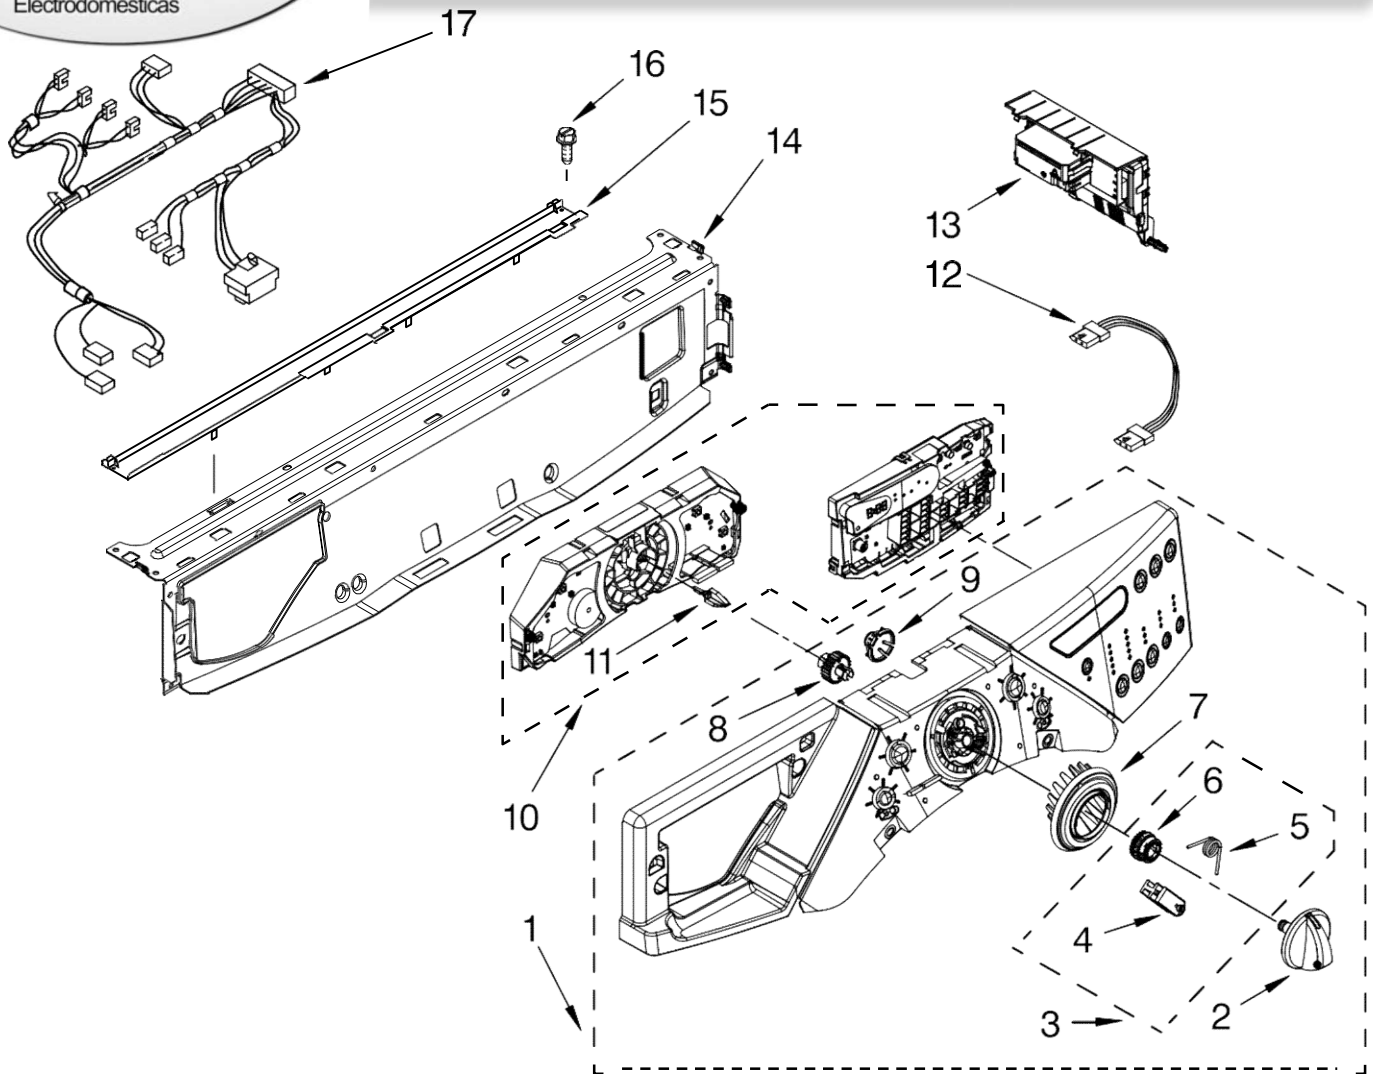

LAVADORA WFW9550WW00

FOR ORDERING INFORMATION REFER TO PARTS PRICE LIST

LAVADORA WFW9550WW00

illus. No.	Part No.	DESCRIPTION
1		Literature Parts W10251899 Use & Care Guide W10217131 Tech Sheet W10251898 Energy Guide
2		Trim Ring, Teardrop Assembly W10252103 White W10252096 Mercury W10221434 Red
3	W10015770	Bracket, Trim Fixation (Left)
4	W10015780	Bracket, Trim Fixation (Right)
5	W10029650	Clip, Trim
6	W10015090	Screw, 8-18 x 5/8
7		Toe Panel W10003640 White W10252795 Mercury W10245126 Red
8		Panel, Front W10015580 White W10252793 Mercury W10252788 Red
9	W10115662	Harness, Wiring (Lower Main) (Includes Items 10 & 11)

LAVADORA WFW9550WW00

Illus. No.	Part No.	DESCRIPTION
------------	----------	-------------

- | | | |
|----|-----------|------------------------------|
| 1 | 8182210 | Clamp, Bellow To Tub |
| 2 | W10003800 | Bellow |
| 3 | 8540772 | Lock, Door |
| 4 | W10003490 | Clamp, Bellow To Front Panel |
| 5 | 8540725 | Screw |
| 6 | W10003390 | Hook, Door |
| 7 | 8540513 | Screw |
| 8 | 8540282 | Screw |
| 9 | 8540284 | Screw |
| 10 | W10003370 | Frame, Door Back Support |
| 11 | W10003430 | Clamp, Support |
| 12 | W10135912 | Glass, Door |
| 13 | W10200695 | Hinge, Door |
| 14 | W10015090 | Screw |
| 15 | W10003440 | Clamp, Glass (2) |
| 16 | W10005220 | Frame, Door Front Support |
| 17 | W10008990 | Screen, Door |
| 18 | W10069120 | Trim Ring, Outer Door |

FOR ORDERING INFORMATION REFER TO PARTS PRICE LIST

LAVADORA WFW9550WW00

Illus. No.	Part No.	DESCRIPTION
1	W10251428 White W10251280 Mercury W10221724 Red	Panel, Control
2	W10190685	Knob, Control (Includes Item 9)
3	W10133927	Wheel, Detent Kit (Includes Item 9)
4	W10131661	Wheel, Rast (2) (Service In Kit Only)