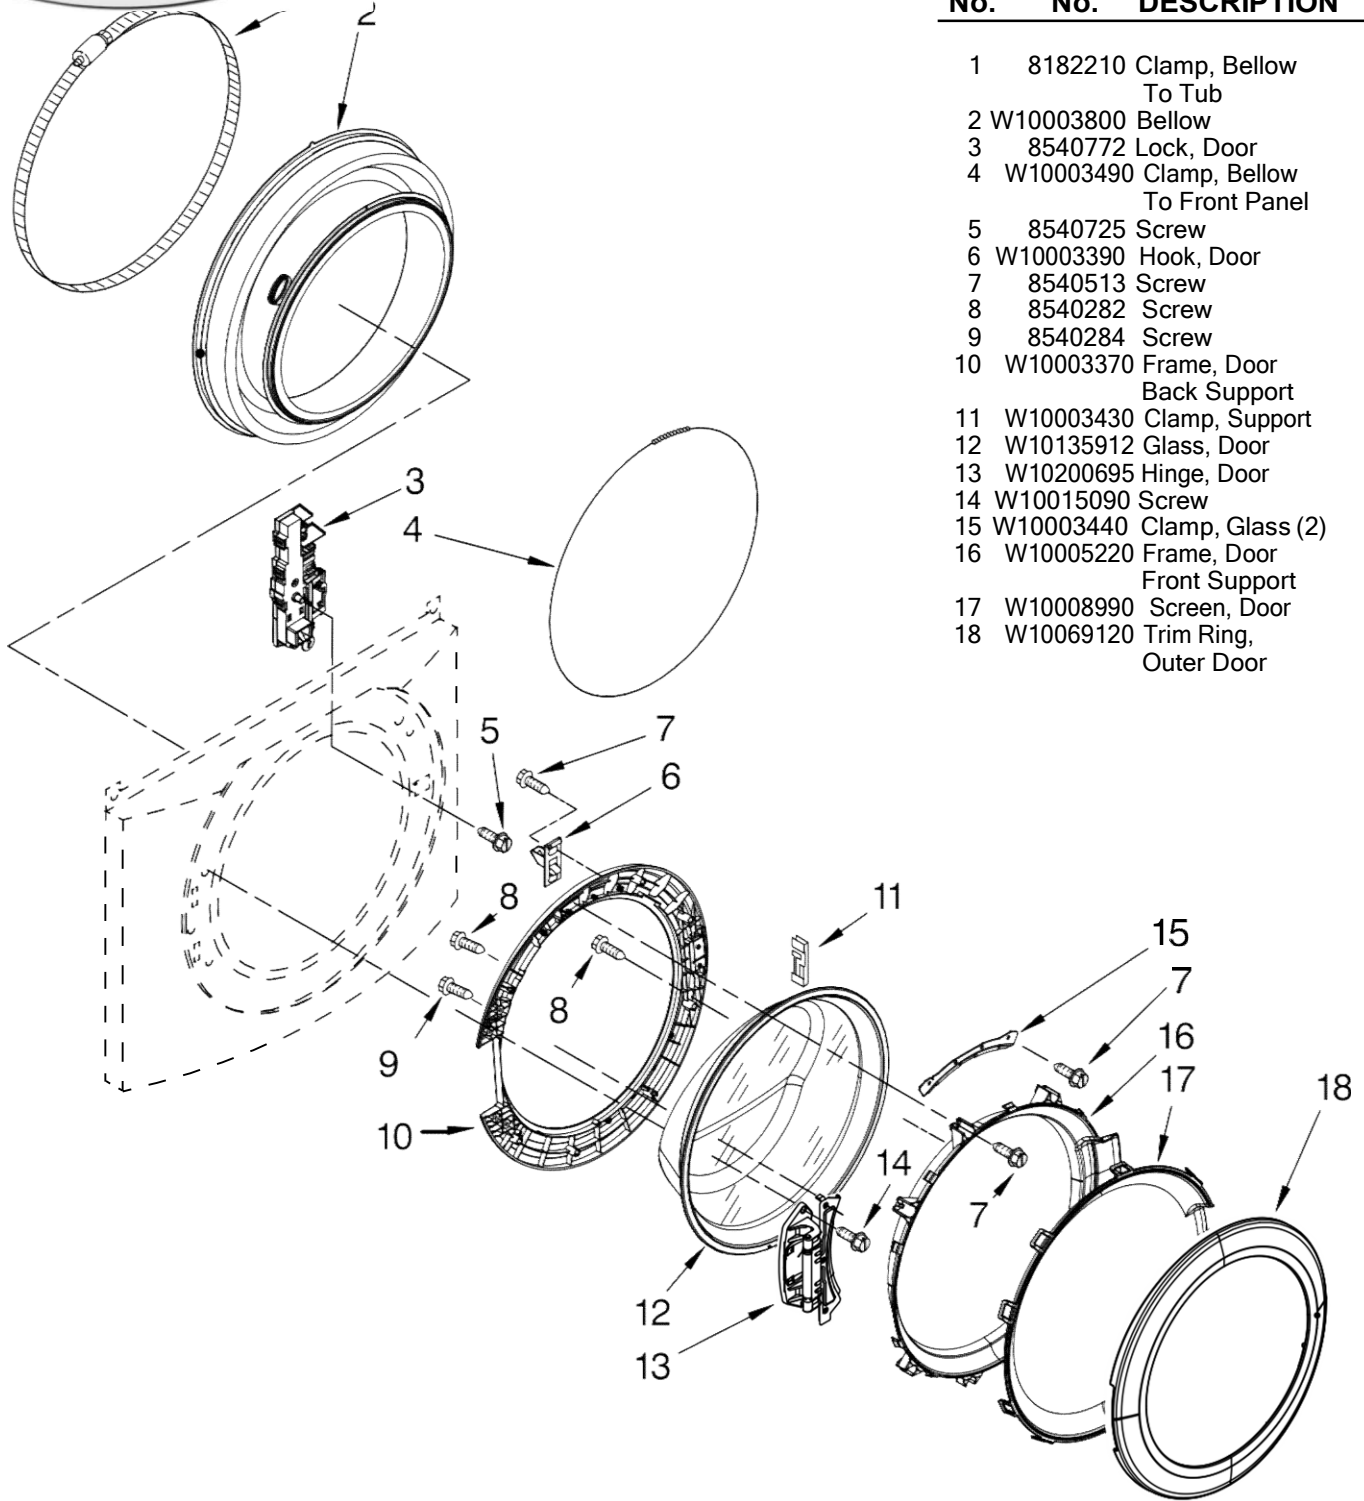

LAVADORA WFW9550WW00

FOR ORDERING INFORMATION REFER TO PARTS PRICE LIST

LAVADORA WFW9550WW00

illus. No.	Part No.	DESCRIPTION
1		Literature Parts W10251899 Use & Care Guide W10217131 Tech Sheet W10251898 Energy Guide
2		Trim Ring, Teardrop Assembly W10252103 White W10252096 Mercury W10221434 Red
3	W10015770	Bracket, Trim Fixation (Left)
4	W10015780	Bracket, Trim Fixation (Right)
5	W10029650	Clip, Trim
6	W10015090	Screw, 8-18 x 5/8
7		Toe Panel W10003640 White W10252795 Mercury W10245126 Red
8		Panel, Front W10015580 White W10252793 Mercury W10252788 Red
9	W10115662	Harness, Wiring (Lower Main) (Includes Items 10 & 11)

illus. No.	Part No.	DESCRIPTION
10	W10216383	Channel, Harness (Side)
11	W10168549	Channel, Harness (Bottom)
12		Top W10003900 White W10252796 Mercury W10252789 Red
13		Cabinet W10171708 White W10252826 Mercury W10252865 Red
14		Bolt, Shipping W10190006 Upper (2) W10190007 Lower (2)
15	W10249845	Switch, Analog Pressure Sensor
16	W10008890	Bracket, Spring
17	W10004260	Hose, Pressure Switch
18	8540720	Brace, Top (Includes Item 19)
19	8283273	Damper, Brace
20	3976348	Absorber, Sound
21	8540210	Microswitch (2)
22	8540479	Screw, Gounding
23	W10064810	Foot, Leveling (4)
24	W10205498	Cord, Power

FOR ORDERING INFORMATION REFER TO PARTS PRICE LIST

LAVADORA WFW9550WW00

Illus. No.	Part No.	DESCRIPTION
1	W10251428 White W10251280 Mercury W10221724 Red	Panel, Control
2	W10190685	Knob, Control (Includes Item 9)
3	W10133927	Wheel, Detent Kit (Includes Item 9)
4	W10131661	Wheel, Rast (2) (Service In Kit Only)