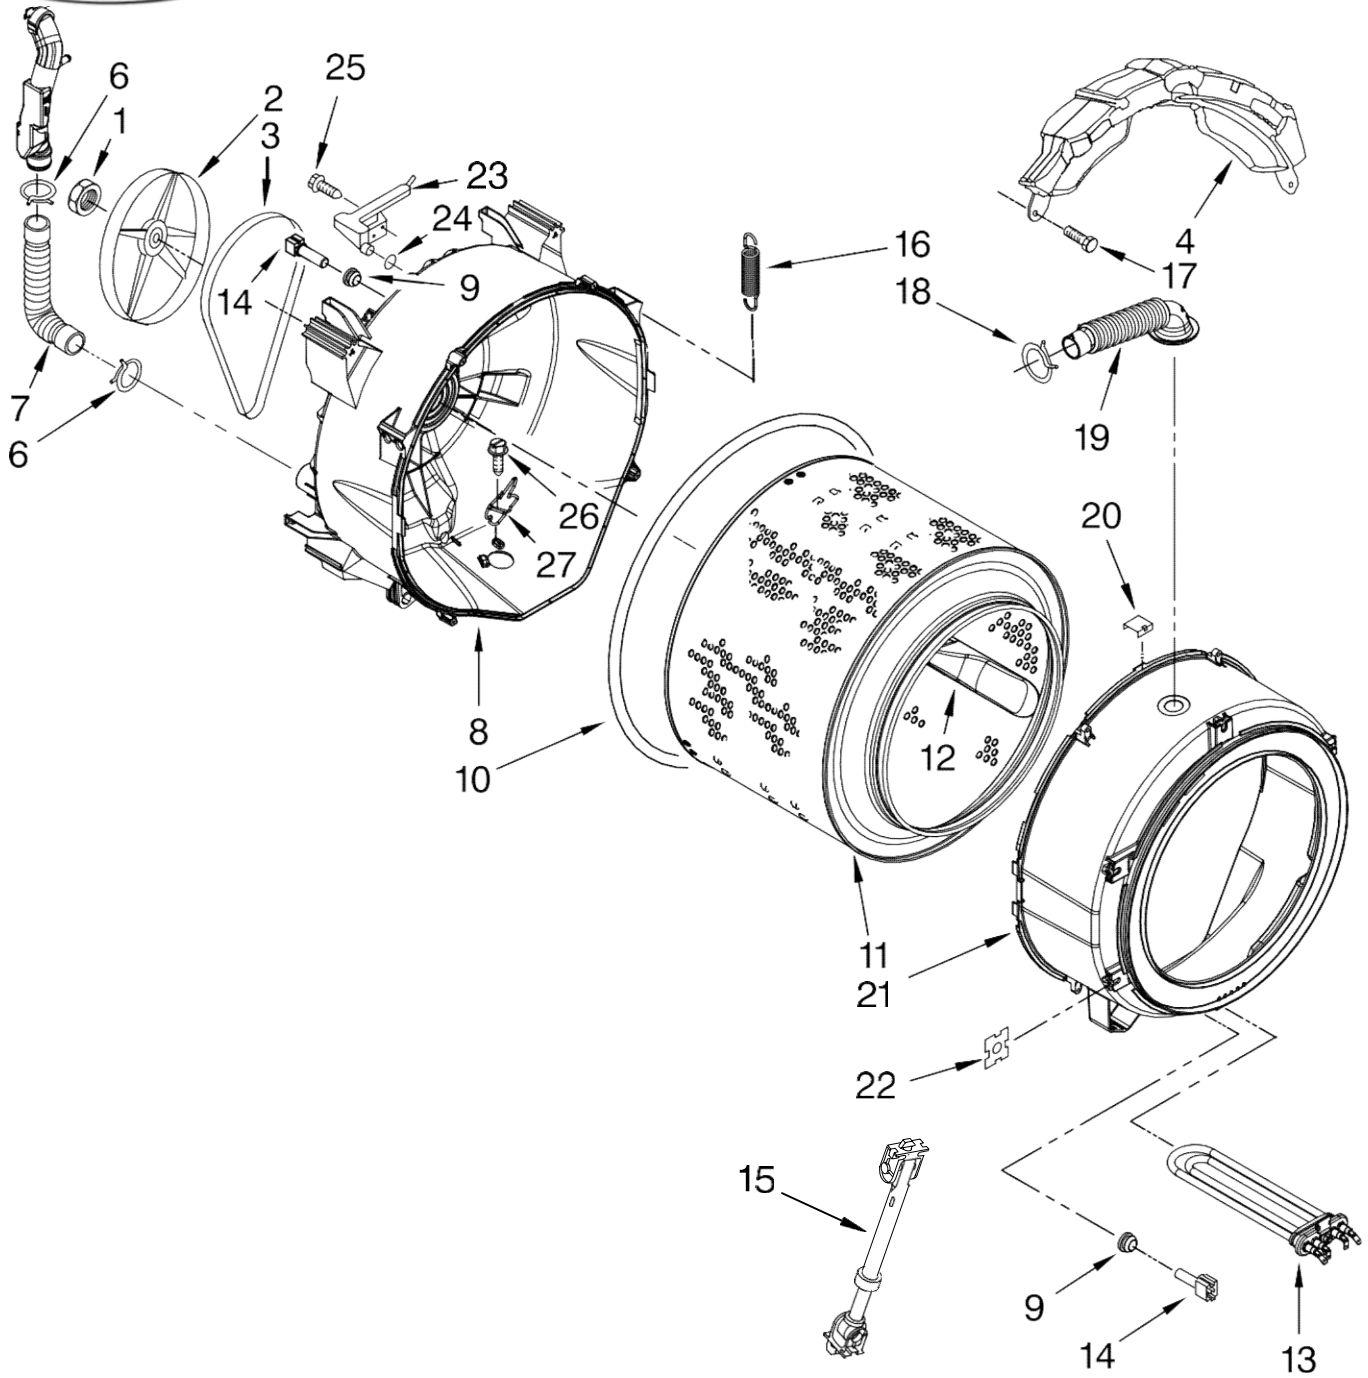

LAVADORA WFW9550WW00

FOR ORDERING INFORMATION REFER TO PARTS PRICE LIST

Distribuidor Autorizado

SurteRápido.com

Venta de Refacciones
Electrodomesticas

LAVADORA WFW9550WW00

Illus.	Part
No.	No. DESCRIPTION

1	8533999 Nut, Pulley
2	W10003730 Pulley
3	W10116915 Belt, Drive
4	W10163424 Counterweight, Front (2)
5	W10249838 Pipe, Ventilation
6	8540010 Clamp, Vent Hose
7	W10004330 Hose, Exhaust
8	W10210658 Tub, Rear (Includes Items 10, 22, 26 & 27)
9	8540766 Seal, NTC
10	W10036350 Gasket, Tub
11	W10159904 Basket, Complete
12	W10110114 Baffle, Tub
13	W10249844 Heater-Steamer
14	8540226 NTC
15	W10015830 Shock Absorber (4)
16	W10207549 Spring, Suspension (Set Of 2)
17	W10094780 Bolt, Counterweight Mtg.
18	3363365 Clamp, Hose
19	8540015 Hose, Exhaust
20	8540092 Clamp, Tub
21	W10190573 Tub, Front (Includes Items 10 & 22)
22	8540072 Nut, Push-In
23	W10003600 Air Trap
24	W10250553 O-Ring, Air Trap
25	8540513 Screw
26	8540880 Screw
27	W10250558 Bracket, Heater Support

FOR ORDERING INFORMATION REFER TO PARTS PRICE LIST