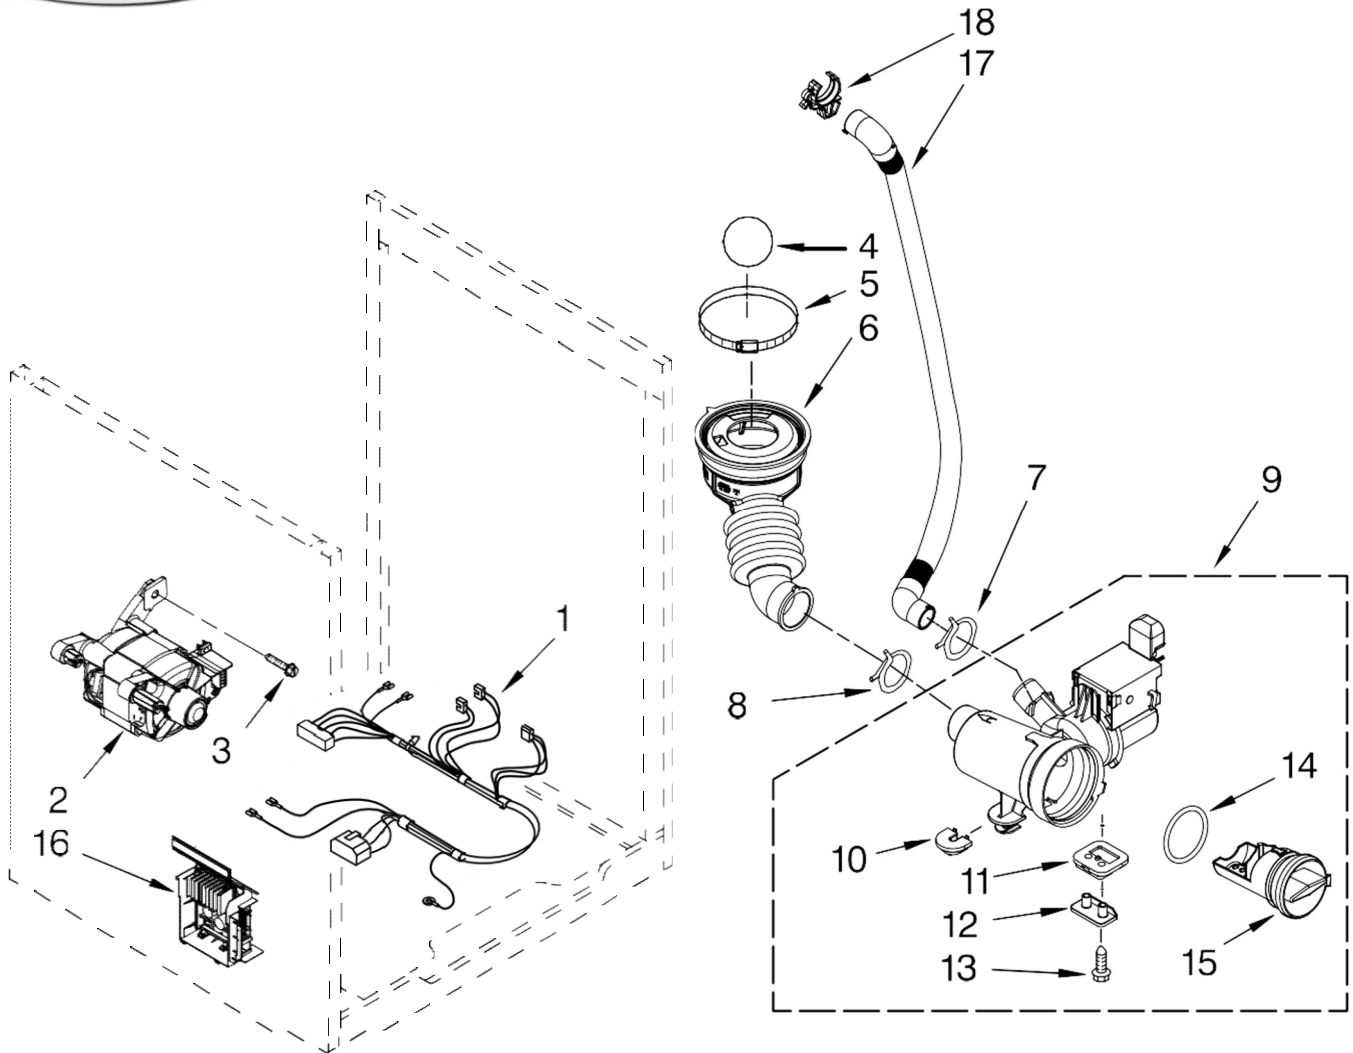

LAVADORA WFW9550WW00

FOR ORDERING INFORMATION REFER TO PARTS PRICE LIST

Distribuidor Autorizado

SurteRápido.com

Venta de Refacciones
Electrodomesticas

LAVADORA WFW9550WW00

Illus.	Part
No.	No. DESCRIPTION

1	8533999 Nut, Pulley
2	W10003730 Pulley
3	W10116915 Belt, Drive
4	W10163424 Counterweight, Front (2)
5	W10249838 Pipe, Ventilation
6	8540010 Clamp, Vent Hose
7	W10004330 Hose, Exhaust
8	W10210658 Tub, Rear (Includes Items 10, 22, 26 & 27)
9	8540766 Seal, NTC
10	W10036350 Gasket, Tub
11	W10159904 Basket, Complete
12	W10110114 Baffle, Tub
13	W10249844 Heater-Steamer
14	8540226 NTC
15	W10015830 Shock Absorber (4)
16	W10207549 Spring, Suspension (Set Of 2)
17	W10094780 Bolt, Counterweight Mtg.
18	3363365 Clamp, Hose
19	8540015 Hose, Exhaust
20	8540092 Clamp, Tub
21	W10190573 Tub, Front (Includes Items 10 & 22)
22	8540072 Nut, Push-In
23	W10003600 Air Trap
24	W10250553 O-Ring, Air Trap
25	8540513 Screw
26	8540880 Screw
27	W10250558 Bracket, Heater Support

FOR ORDERING INFORMATION REFER TO PARTS PRICE LIST

LAVADORA WFW9550WW00

Illus. No.	Part No.	DESCRIPTION
1	W10004420	Harness, Motor
2	W10140583	Motor, Drive
3	8540134	Bolt, Motor
4	W10003330	Ball
5	8540008	Clamp
6	W10003240	Hose, Tub to Pump
7	356138	Clamp, Drain Hose
8	370448	Clamp, Hose