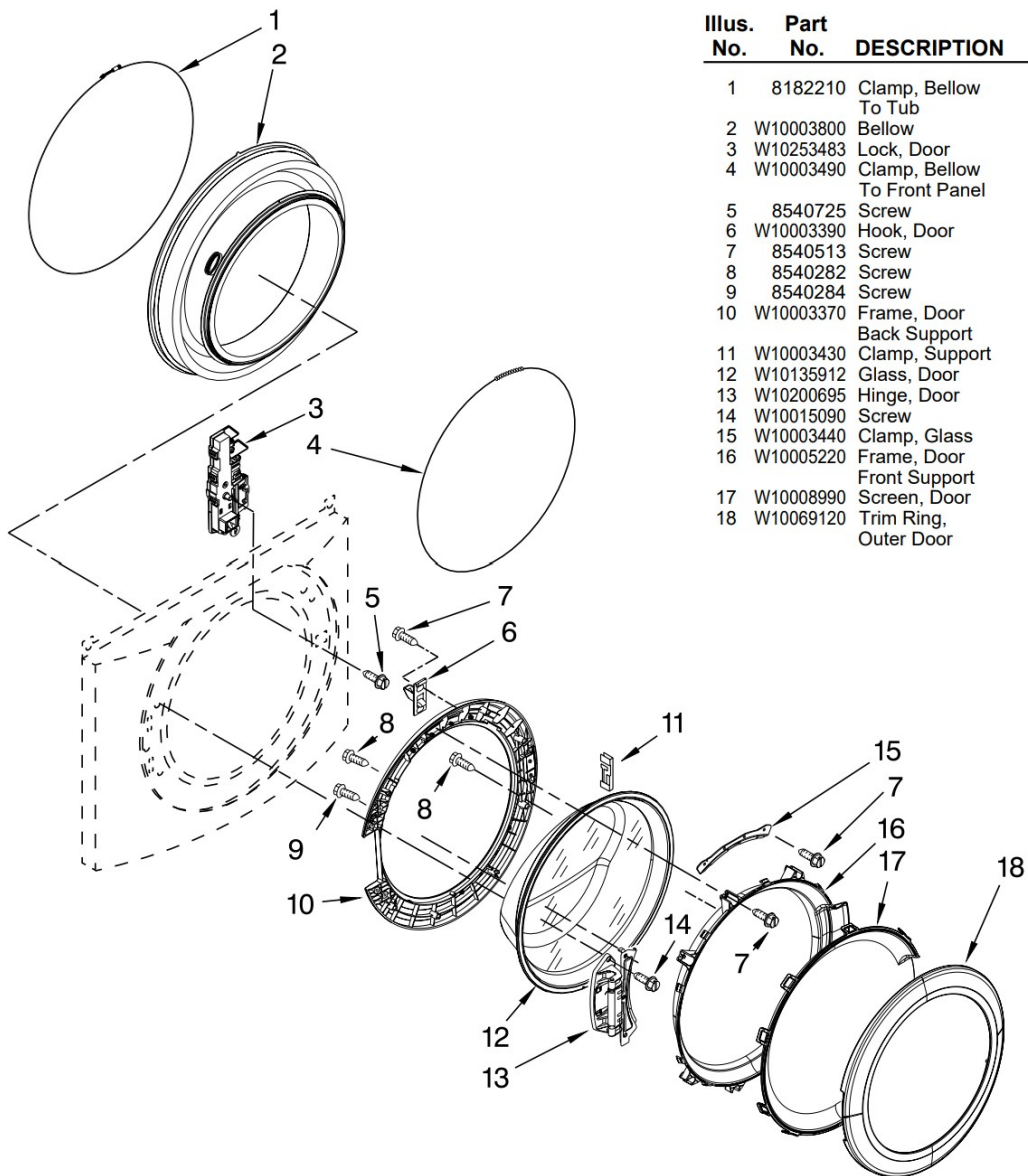

DOOR AND LATCH PARTS

For Models: WFW9550WW01, WFW9550WL01, WFW9550WR01
(White) (Mercury) (Red)

Illus. No.	Part No.	DESCRIPTION
1	8182210	Clamp, Bellow To Tub
2	W10003800	Bellow
3	W10253483	Lock, Door
4	W10003490	Clamp, Bellow To Front Panel
5	8540725	Screw
6	W10003390	Hook, Door
7	8540513	Screw
8	8540282	Screw
9	8540284	Screw
10	W10003370	Frame, Door Back Support
11	W10003430	Clamp, Support
12	W10135912	Glass, Door
13	W10200695	Hinge, Door
14	W10015090	Screw
15	W10003440	Clamp, Glass
16	W10005220	Frame, Door Front Support
17	W10008990	Screen, Door
18	W10069120	Trim Ring, Outer Door