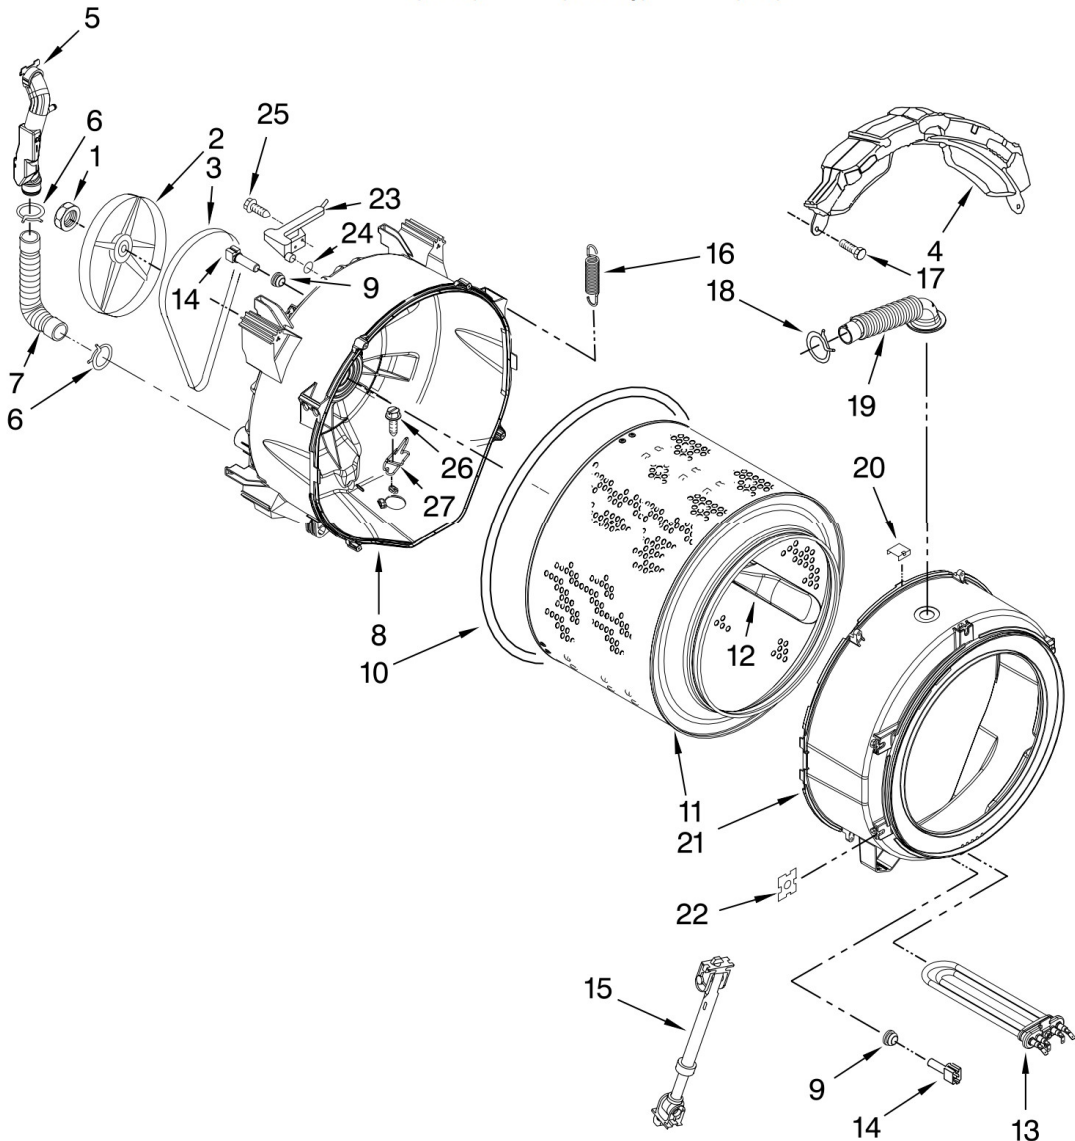

TUB AND BASKET PARTS

For Models: WFW9550WW01, WFW9550WL01, WFW9550WR01
(White) (Mercury) (Red)