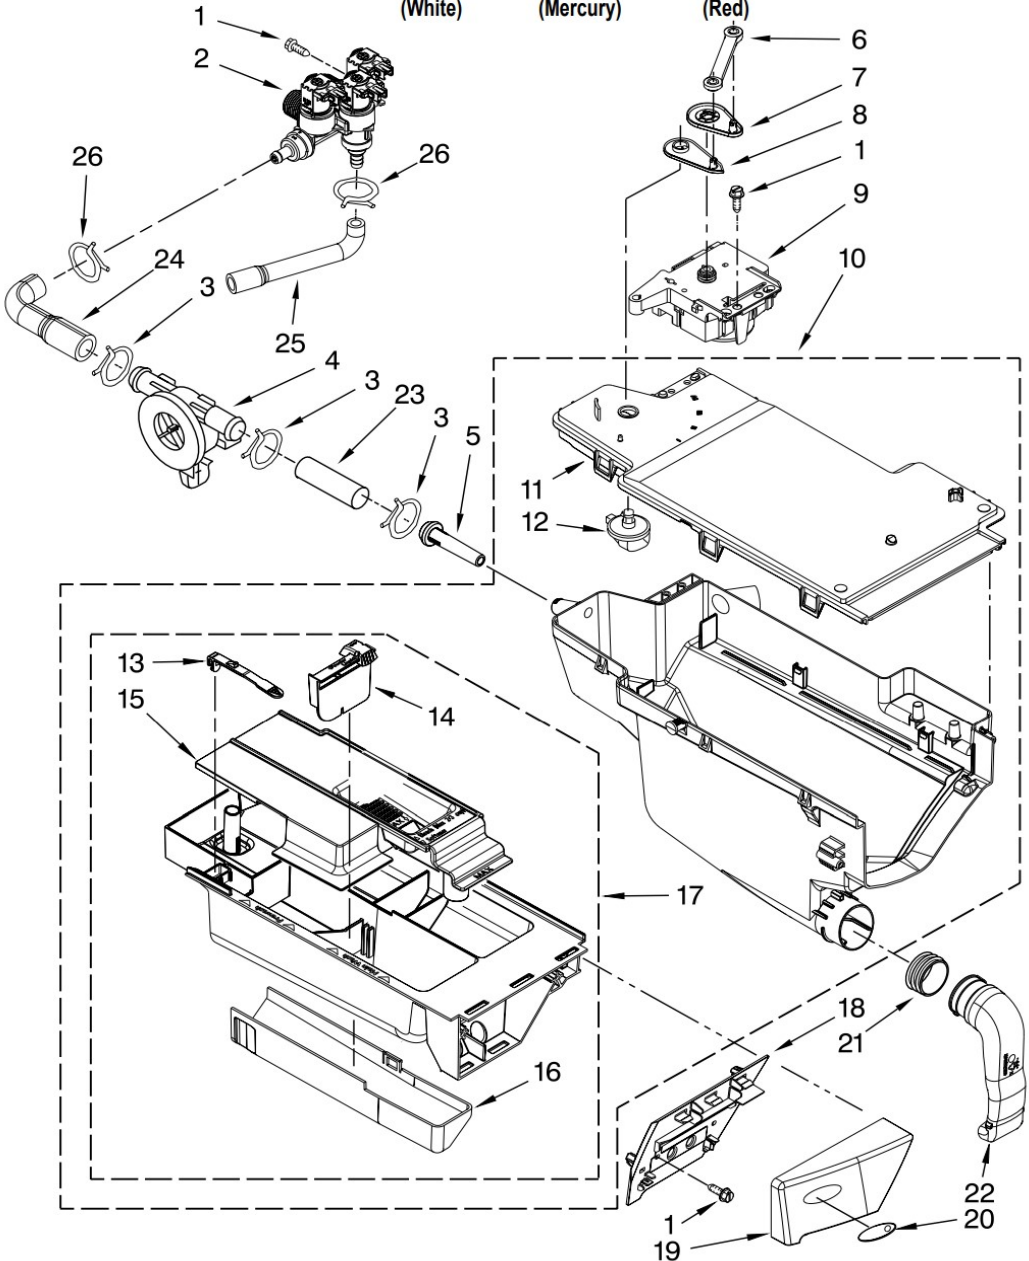

Distribuidor Autorizado

SurteRápido.com

Venta de Refacciones
Electrodomesticas

Lavadora Whirlpool WFW9550WW01

DISPENSER PARTS

For Models: WFW9550WW01, WFW9550WL01, WFW9550WR01

(White)

(Mercury)

(Red)