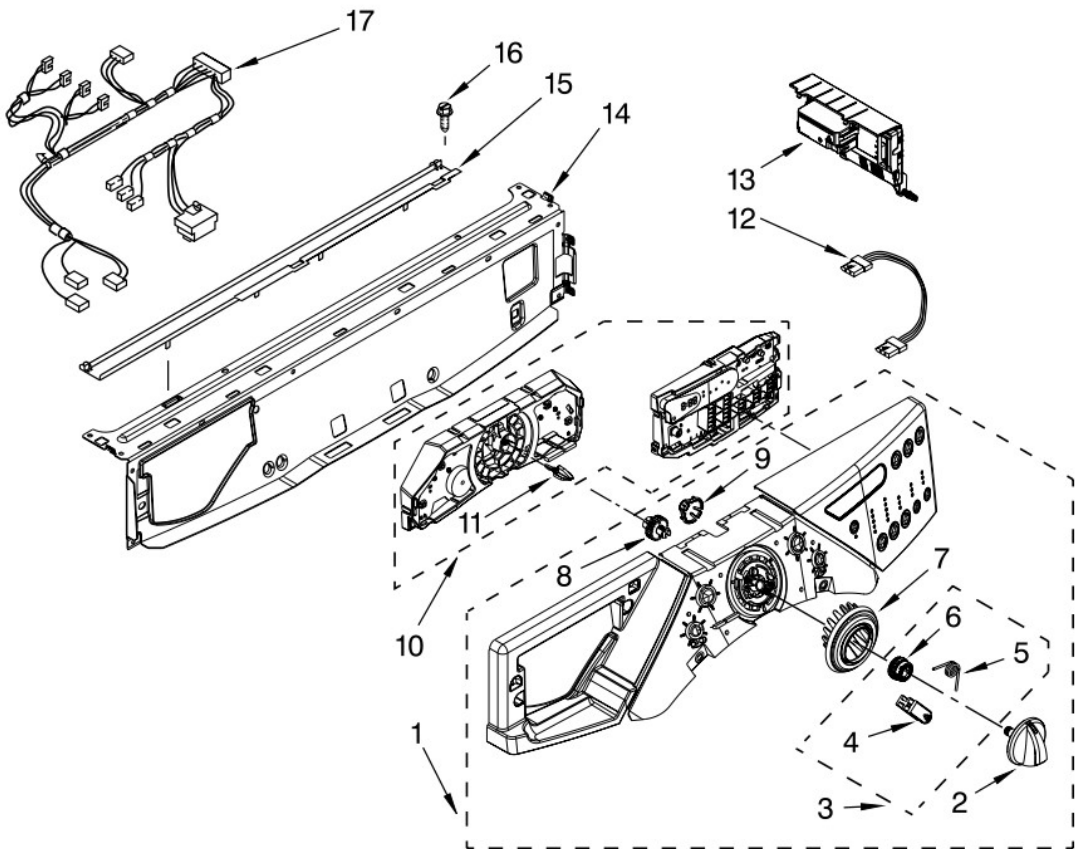

CONTROL PANEL PARTS

For Models: WFW9550WW01, WFW9550WL01, WFW9550WR01
(White) (Mercury) (Red)

Illus. No.	Part No.	DESCRIPTION
1	W10251428 White W10251280 Mercury W10221724 Red	Panel, Control
2	W10190685	Knob, Control (Includes Item 9)
3	W10133927	Wheel, Detent Kit (Includes Item 9)
4	W10131661	Wheel, Rast (2) (Service In Kit Only)

Illus. No.	Part No.	DESCRIPTION
5	W10131377	Spring, Knob (2) (Service In Kit Only)
6	W10131378	Wheel, Detent (Service In Kit Only)
7	W10131376	Ring, Knob Light (Includes Item 9)
8	W10131381	Wheel, Encoder
9	W10131382	Retainer, Snap
10	W10282179	User Interface, Center & Right

Illus. No.	Part No.	DESCRIPTION
11	8183177	Adapter, Encoder Wheel
12	W10284710	Harness, Wiring (User Interface)
13	W10251767	Microcomputer, Machine Control
14	W10059240	Brace, Front Top
15	W10003700	Channel, Water
16	W10015090	Screw, 8-18 x 5/8
17	W10210828	Harness, Wiring (Upper Main)