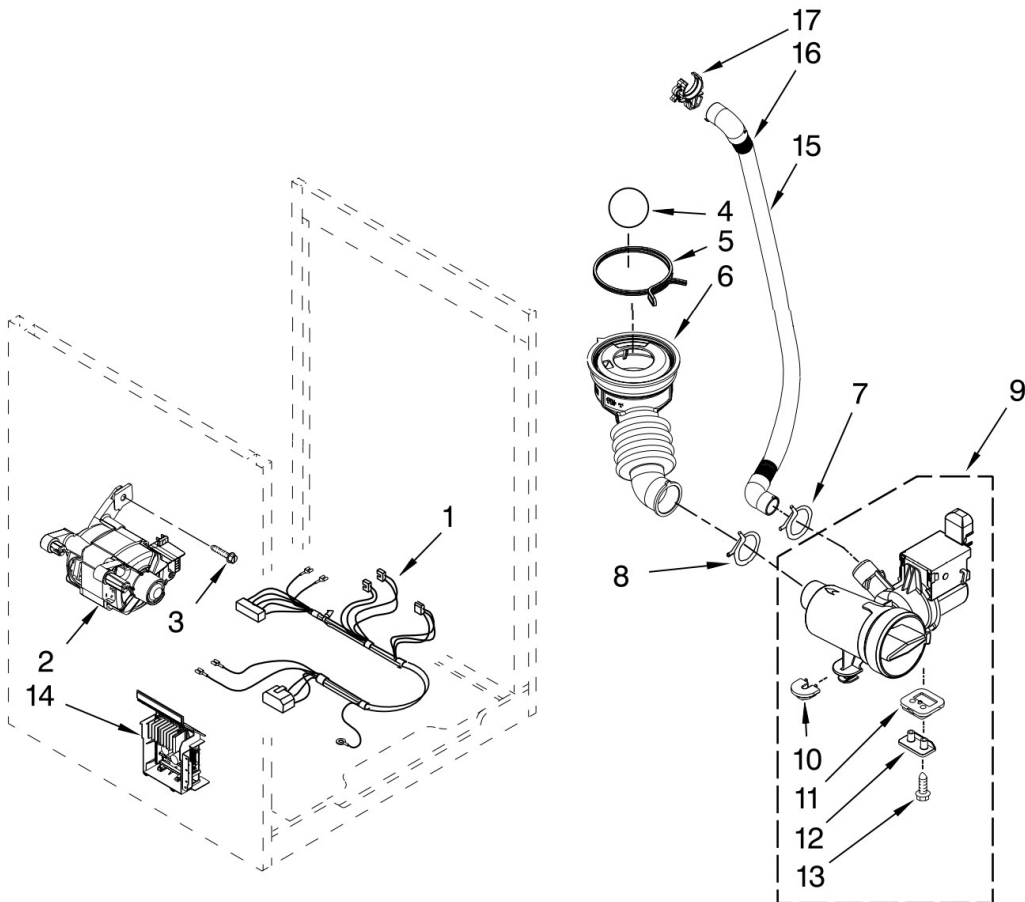

Illus. No.	Part No.	DESCRIPTION
1	8533999	Nut, Pulley
2	W10003730	Pulley
3	W10116915	Belt, Drive
4	W10163424	Counterweight, Front
5	W10249838	Pipe, Ventilation
6	8540010	Clamp, Vent Hose
7	W10004330	Hose, Exhaust
8	W10399436	Tub, Rear (Includes Items 10, 22, 26 & 27)
9	8540766	Seal, NTC
10	W10036350	Gasket, Tub
11	W10159904	Basket, Complete
12	W10110114	Baffle, Tub
13	W10249844	Heater-Steamer
14	8540226	NTC
15	W10015830	Shock Absorber
16	W10207549	Spring, Suspension (Set Of 2)
17	W10094780	Bolt, Counterweight Mtg.
18	3363365	Clamp, Hose
19	8540015	Hose, Exhaust
20	8540092	Clamp, Tub
21	W10259785	Tub, Front (Includes Items 10 & 22)
22	8540072	Nut, Push-In
23	W10003600	Air Trap
24	W10250553	O-Ring, Air Trap
25	8540513	Screw
26	8540880	Screw
27	W10250558	Bracket, Heater Support

Lavadora Whirlpool WFW9550WW01

PUMP AND MOTOR PARTS

For Models: WFW9550WW01, WFW9550WL01, WFW9550WR01
 (White) (Mercury) (Red)

Illus. No.	Part No.	DESCRIPTION
------------	----------	-------------

- 1 W10186674 Harness, Motor
- 2 W10140583 Motor, Drive
- 3 8540134 Bolt, Motor
- 4 W10003330 Ball
- 5 8540008 Clamp
- 6 8181732 Hose, Tub to Pump