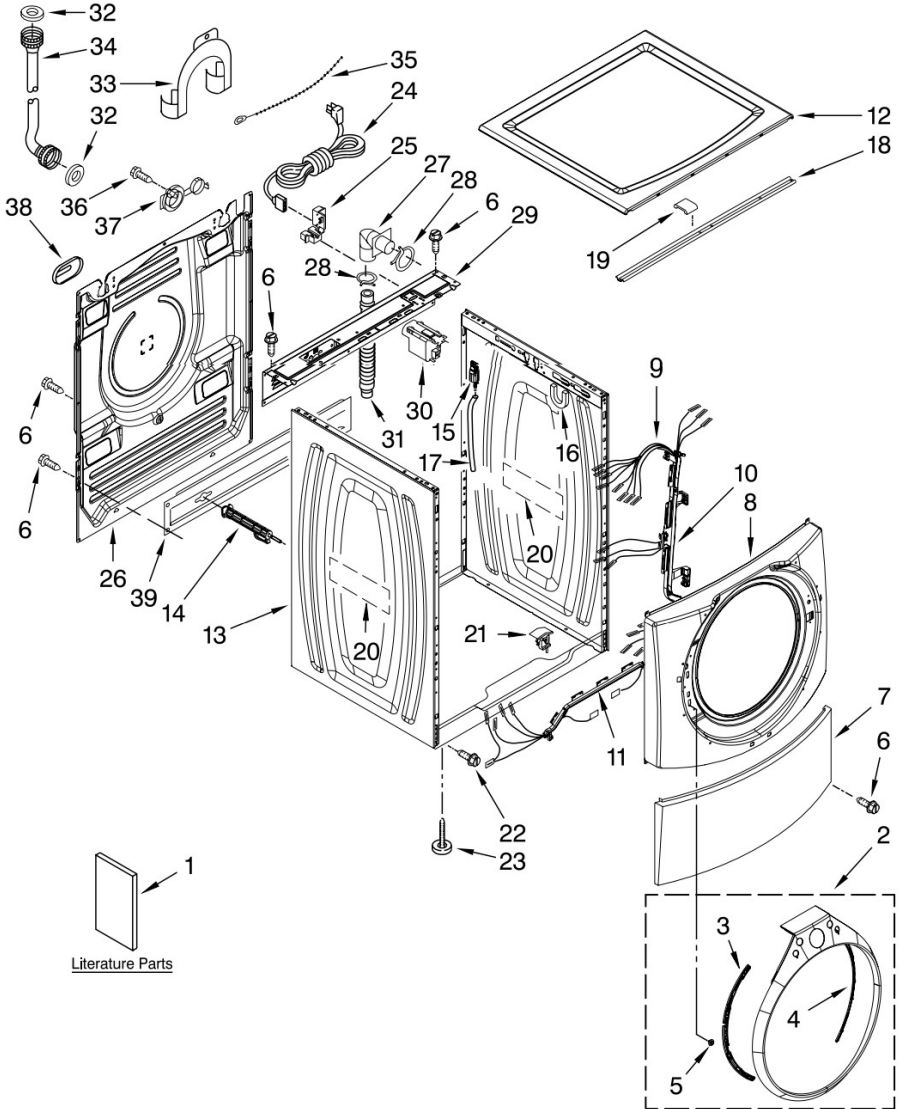

AUTOMATIC WASHER

Lavadora Whirlpool WFW9550WW01

TOP AND CABINET PARTS

For Models: WFW9550WW01, WFW9550WL01, WFW9550WR01
(White) (Mercury) (Red)

Illus. No.	Part No.	DESCRIPTION
1	W10251899 W10217131 W10423523	Literature Parts Use & Care Guide Tech Sheet Energy Guide
2	W10268528 W10252096 W10221434	Trim Ring, Teardrop Assembly White Mercury Red
3	W10015770	Bracket, Trim Fixation (Left)
4	W10015780	Bracket, Trim Fixation (Right)
5	W10029650	Clip, Trim
6	W10015090	Screw, 8-18 x 5/8
7	W10003640 W10252795 W10245126	Toe Panel White Mercury Red
8	W10015580 W10252793 W10252788	Panel, Front White Mercury Red
9	W10115662	Harness, Wiring (Lower Main) (Includes Items 10 & 11)

Illus. No.	Part No.	DESCRIPTION
10	W10216383	Channel, Harness (Side)
11	W10168549	Channel, Harness (Bottom)
12	W10003900 W10252796 W10252789	Top White Mercury Red
13	W10171708 W10252826 W10252865	Cabinet White Mercury Red
14	W10190006 W10190007	Bolt, Shipping Upper Lower
15	W10249845	Switch, Analog Pressure Sensor
16	W10008890	Bracket, Spring
17	W10004260	Hose, Pressure Switch
18	8540720	Brace, Top (Includes Item 19)
19	8283273	Damper, Brace
20	W10400364	Absorber, Sound
21	8540210	Microswitch
22	8540479	Screw, Gounding
23	W10064810	Foot, Leveling

Illus. No.	Part No.	DESCRIPTION
24	W10205498	Cord, Power
25	W10110676	Strain Relief, Power Cord
26	W10165713	Panel, Rear Hose Holder
27	W10003260	Connector, Drain Hose
28	356138	Clamp, Hose
29	W10110677	Brace, Rear
30	W10339736	Filter, Interference
31	W10281257	Hose, Drain (Outer)
32	3976300	Washer, Water Inlet Hose
33	8540021	U-Bend, Drain Hose
34	W10194208 8571378	Hose, Water Inlet Cold Water Hot Water
35	3347868	Cable Tie
36	8540727	Screw, 3 x 8 mm
37	8540728	Sleeve, Cord Support
38	8540268	Cover, Transport
39	W10165710 W10003040	Brace, Transport Upper Lower