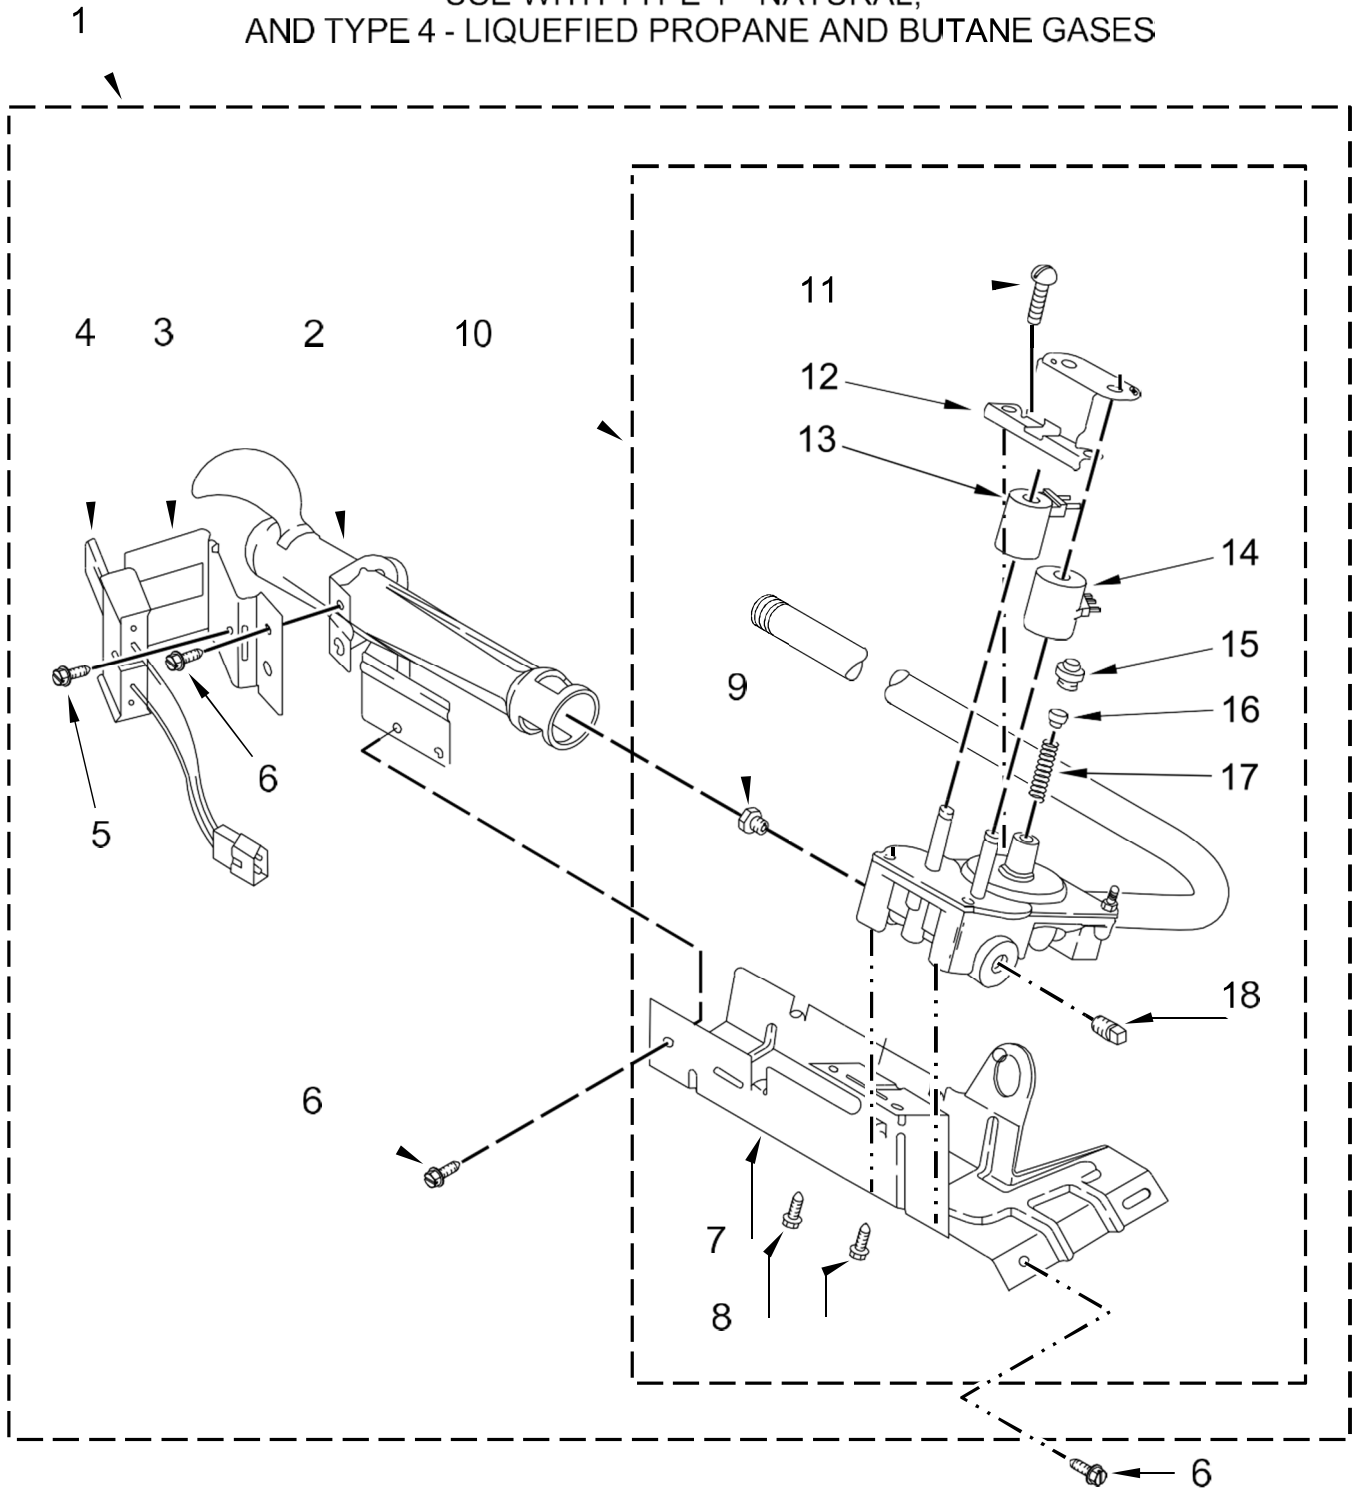

SECADORA WGD4850HW1

USE WITH TYPE 1 - NATURAL,
AND TYPE 4 - LIQUEFIED PROPANE AND BUTANE GASES