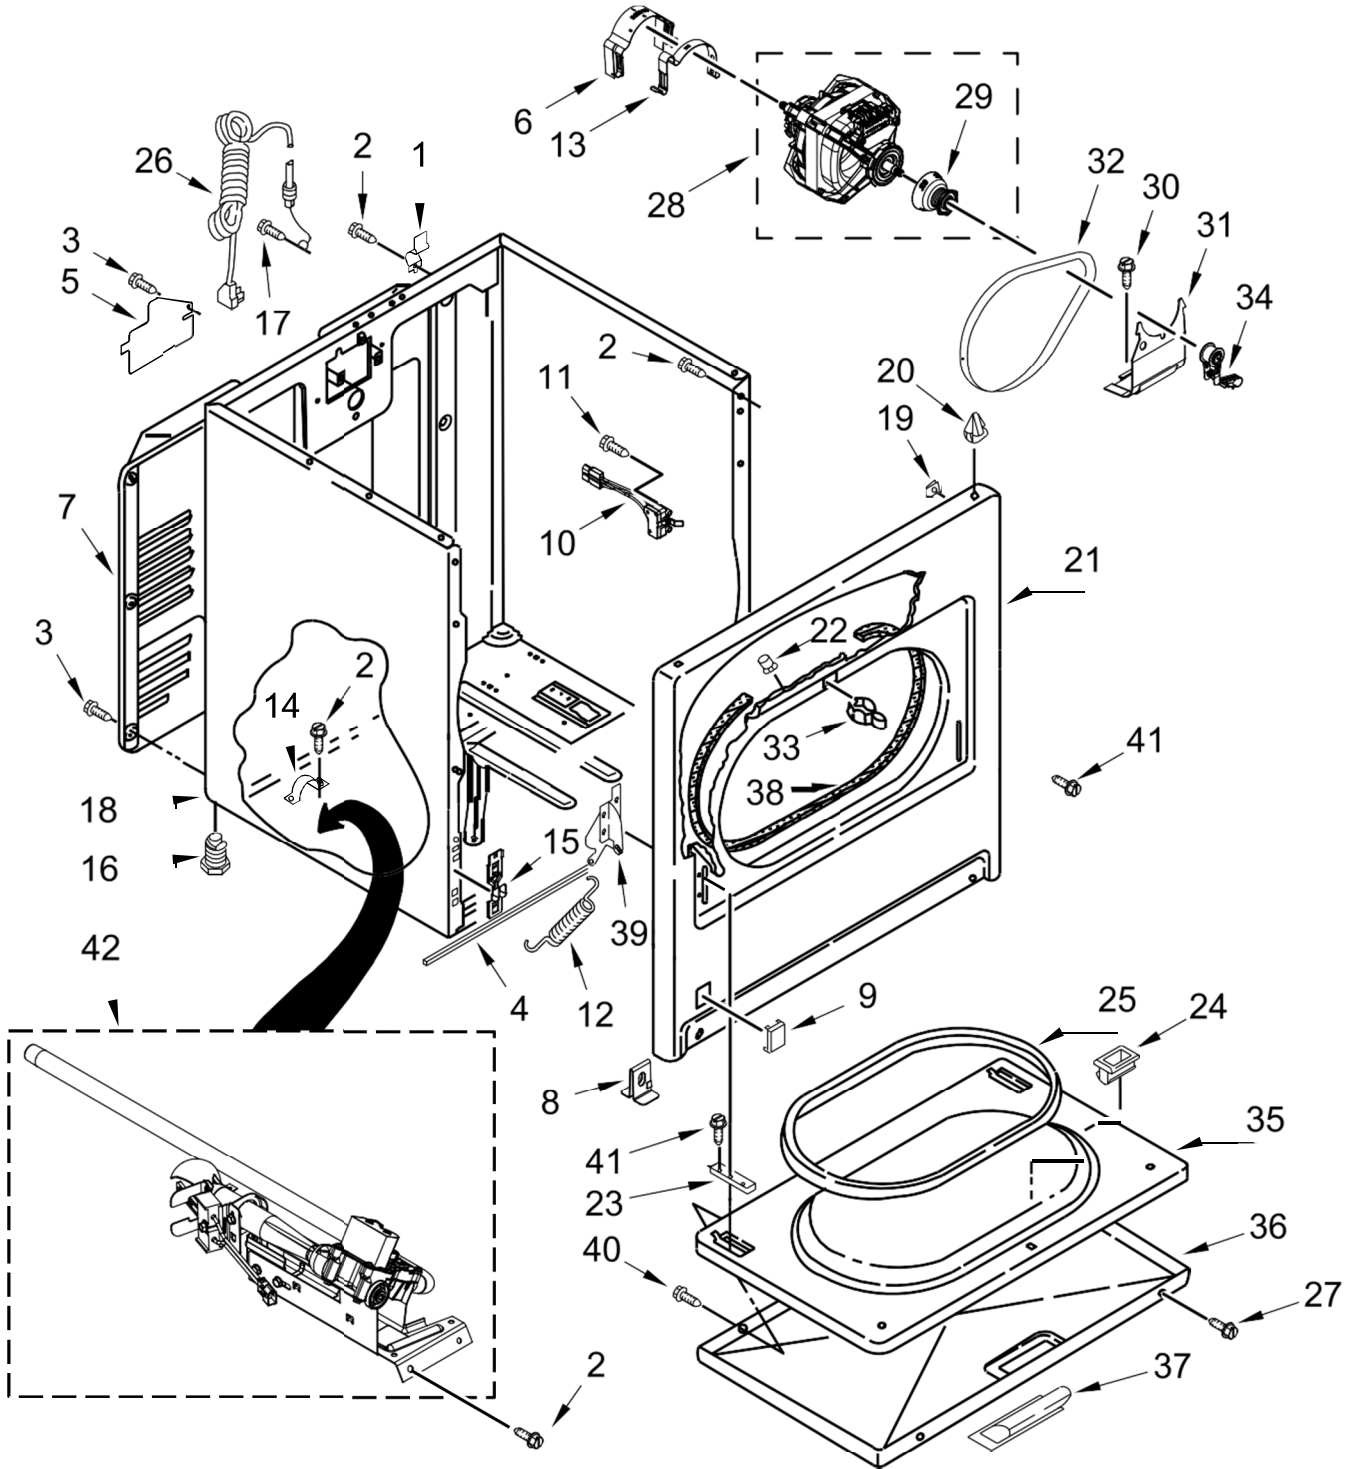

SECADORA WGD4850HW1