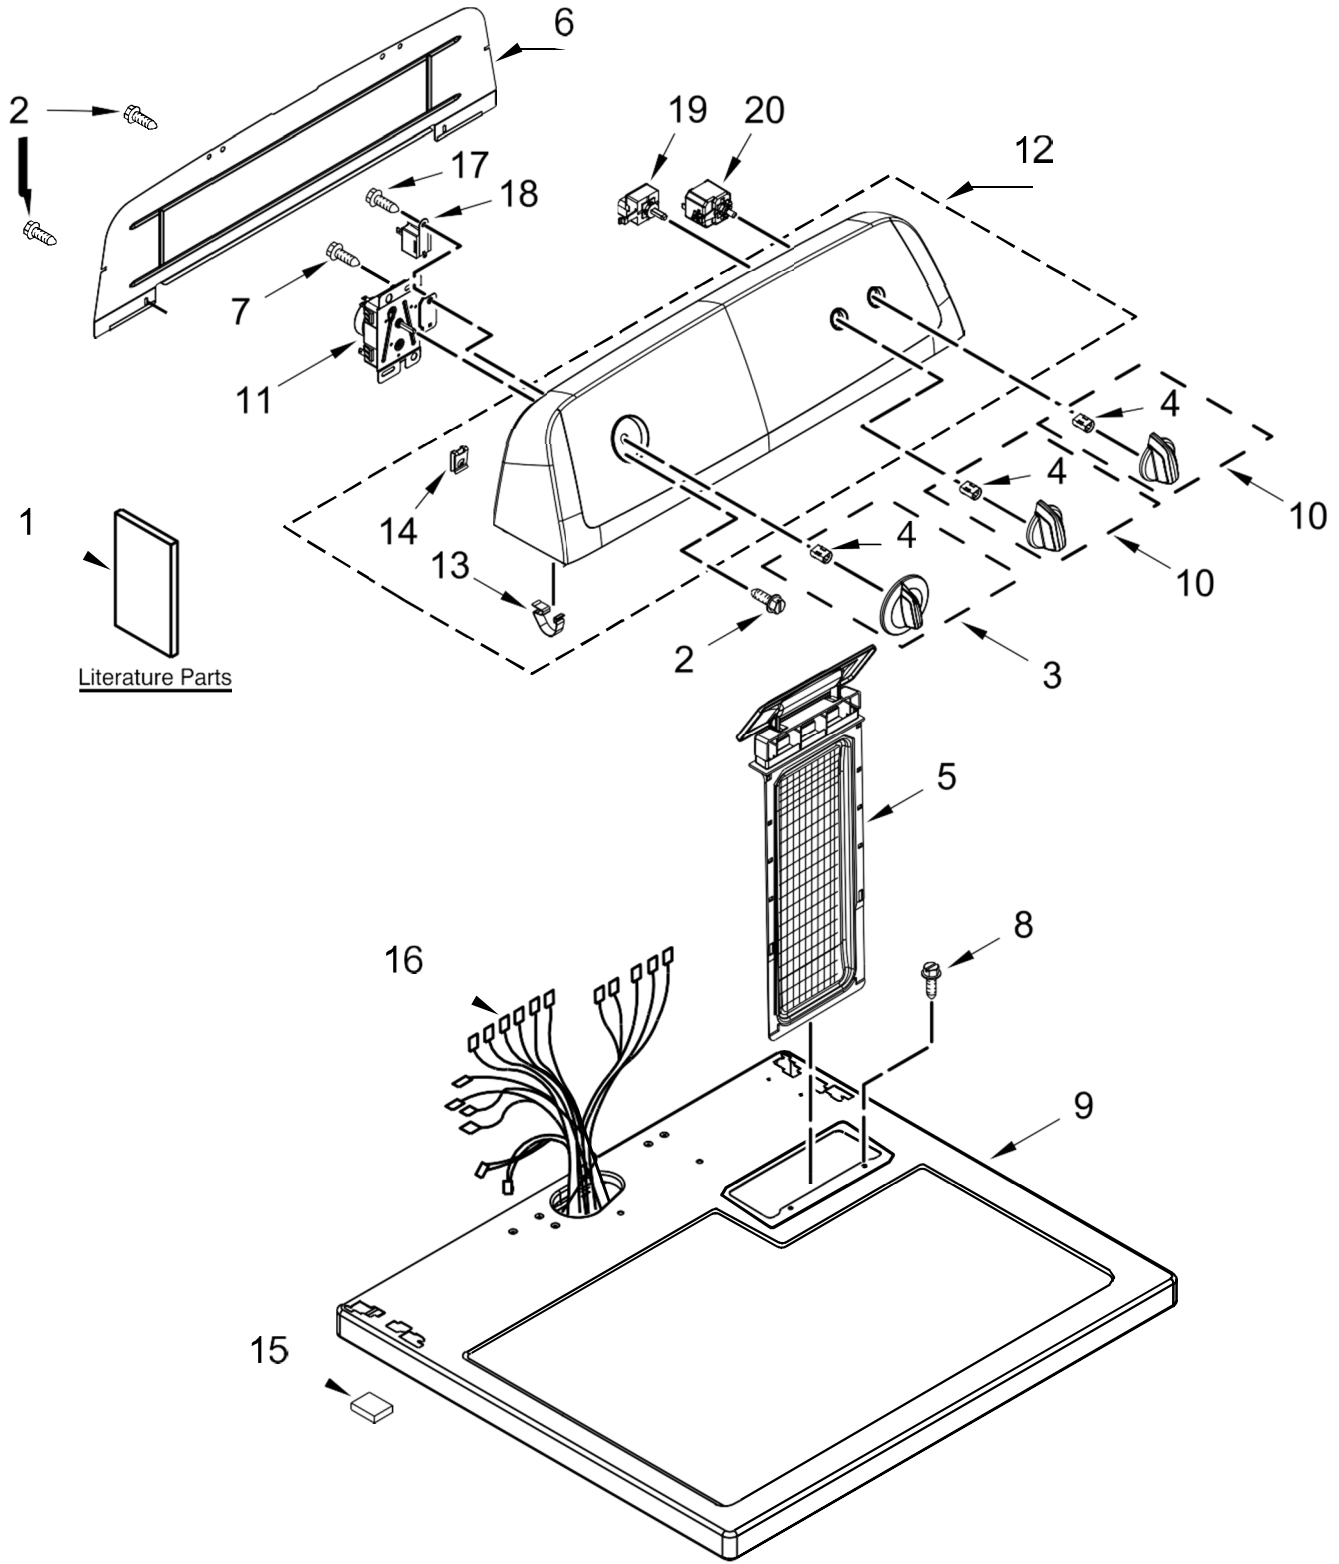

# SECADORA WGD4850HW1

<u>Illus. No.</u>	<u>Part No.</u>	<u>Description</u>
1		Literature Parts
	W11361424	Owners Manual
	W11355746	Quick Start Guide
	W10876312	Wiring Diagram
2	693995	Screw
3		Assembly, Timer Knob
	W11158829	White
4	8536939	Clip, Spring
5		Lint Screen
	W10717210	White
6	W10416486	Panel, Rear Console