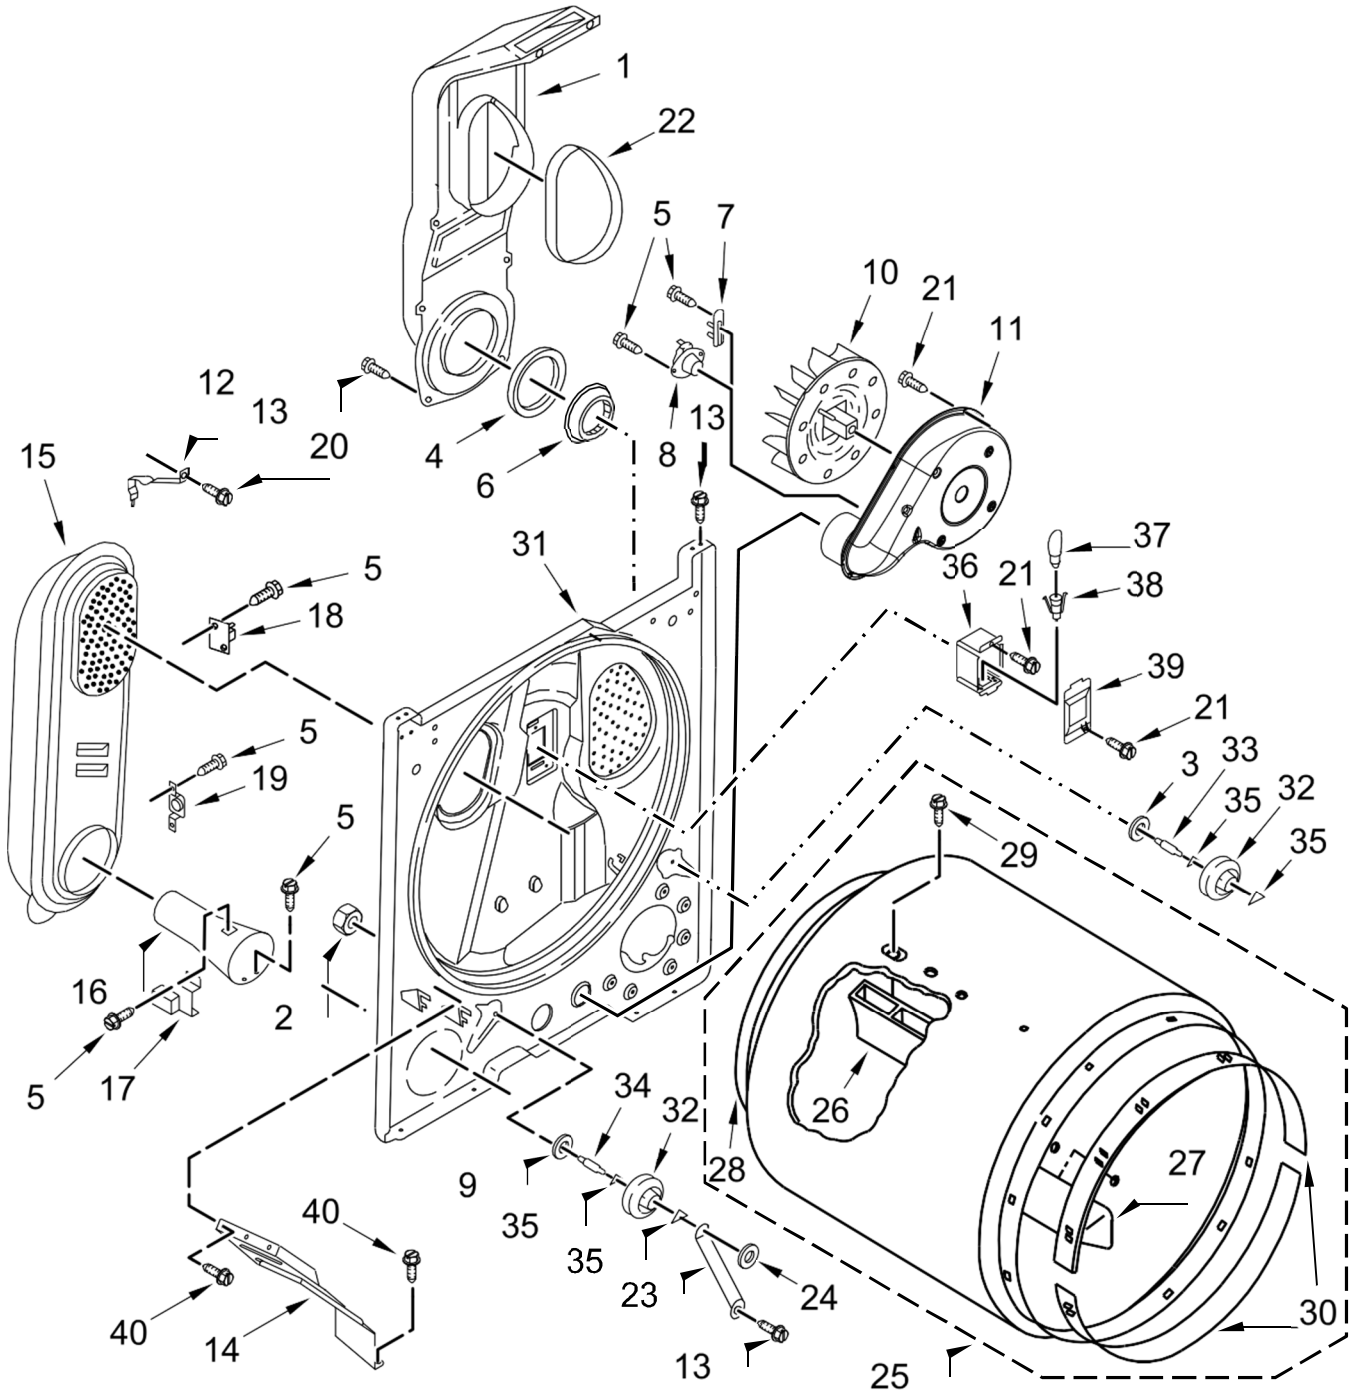

SECADORA WGD4850HW1