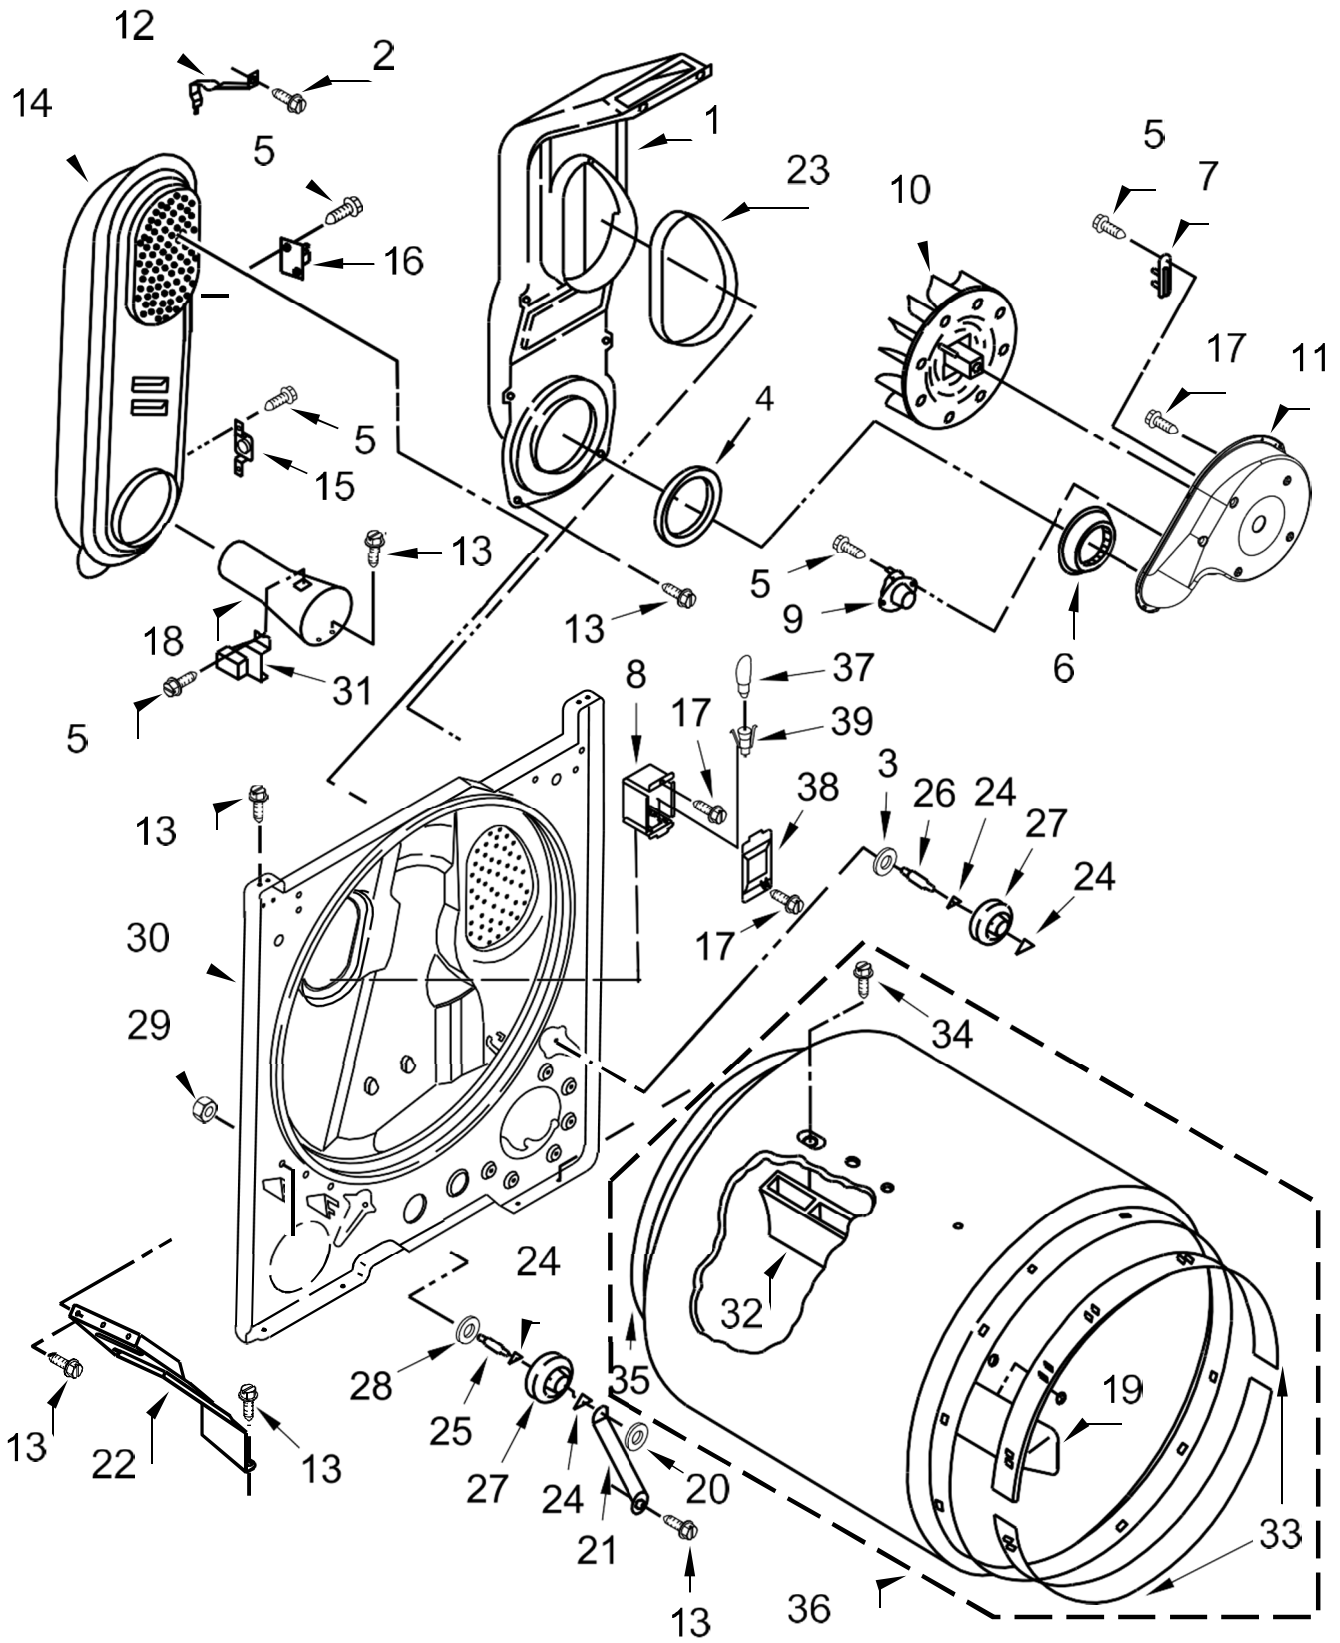

SECADORA WGD4950HW1