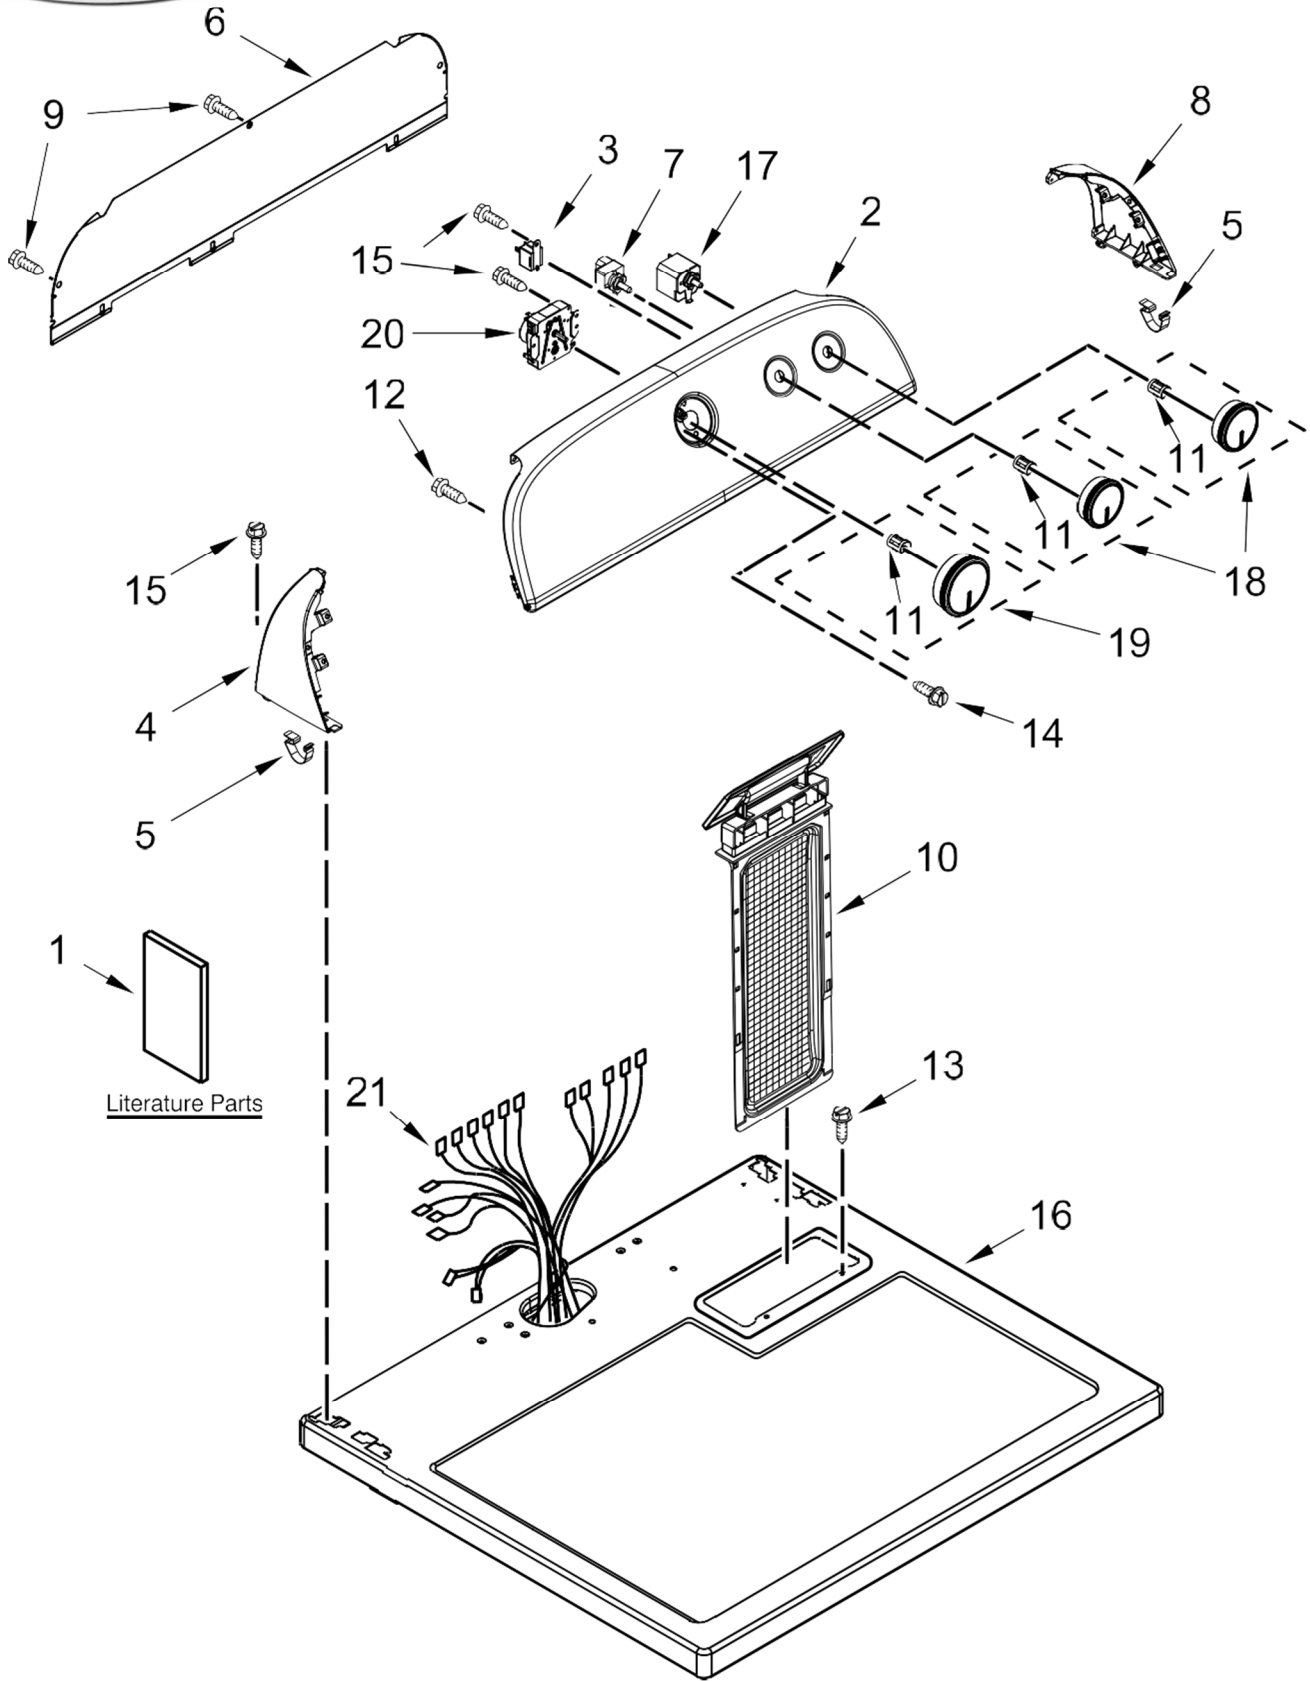

SECADORA WGD4950HW1

SECADORA WGD4950HW1

<u>Illus. No.</u>	<u>Part No.</u>	<u>Description</u>
1		Literature Parts
	W11361424	Owners Manual
	W11355746	Quick Start Guide
	W11366444	Cycle Guide
	W10876312	Wiring Diagram
2		Assembly, Control Panel
	W11178665	White
3	694419	Buzzer, Mini
4		End Cap (Left)
	W10520782	White
5	8312709	Clip, Console

<u>Illus. No.</u>	<u>Part No.</u>	<u>Description</u>
6	W10556829	Panel, Rear (Console)
7	W10661453	Switch, Temperature
8		End Cap (Right)
	W10520780	White
9	693995	Screw
10		Lint Screen
	W10717210	White
11	8536939	Clip, Spring
12	3400818	Screw
13	688983	Screw
14	W10773242	Screw
15	3348629	Screw

<u>Illus. No.</u>	<u>Part No.</u>	<u>Description</u>
16		Top
	8559800	White
17	W10117655	Switch, Push To Start
18		Assembly, Control Knob
	W10770858	White/Metallic
19		Assembly, Timer Knob
	W10770866	White/Metallic
20	W10185981	Assembly, Timer (60 Hz.)
21	W10872688	Harness, Wiring

SECADORA WGD4950HW1

SECADORA WGD4950HW1

<u>Illus. No.</u>	<u>Part No.</u>	<u>Description</u>
1	W10773242	Screw
2	3357011	Screw
3	693995	Screw
4	W10841728	Seal, Spill Guard
5	3396795	Cover, Terminal Block
6	3404162	Clamp, Motor (With Shield)
7	W10571724	Panel, Rear
8	W10575896	Clip, Spring
9	W10569603	Switch, Door
10	697773	Screw
11	342055	Screw
12	342043	Screw
13	W10561321	Foot, Dryer
14	W10041960	Spring, Door
15		Cabinet
	8530603	White
16	98234	Clip, Ground
17	8066092	Lock, Front Top