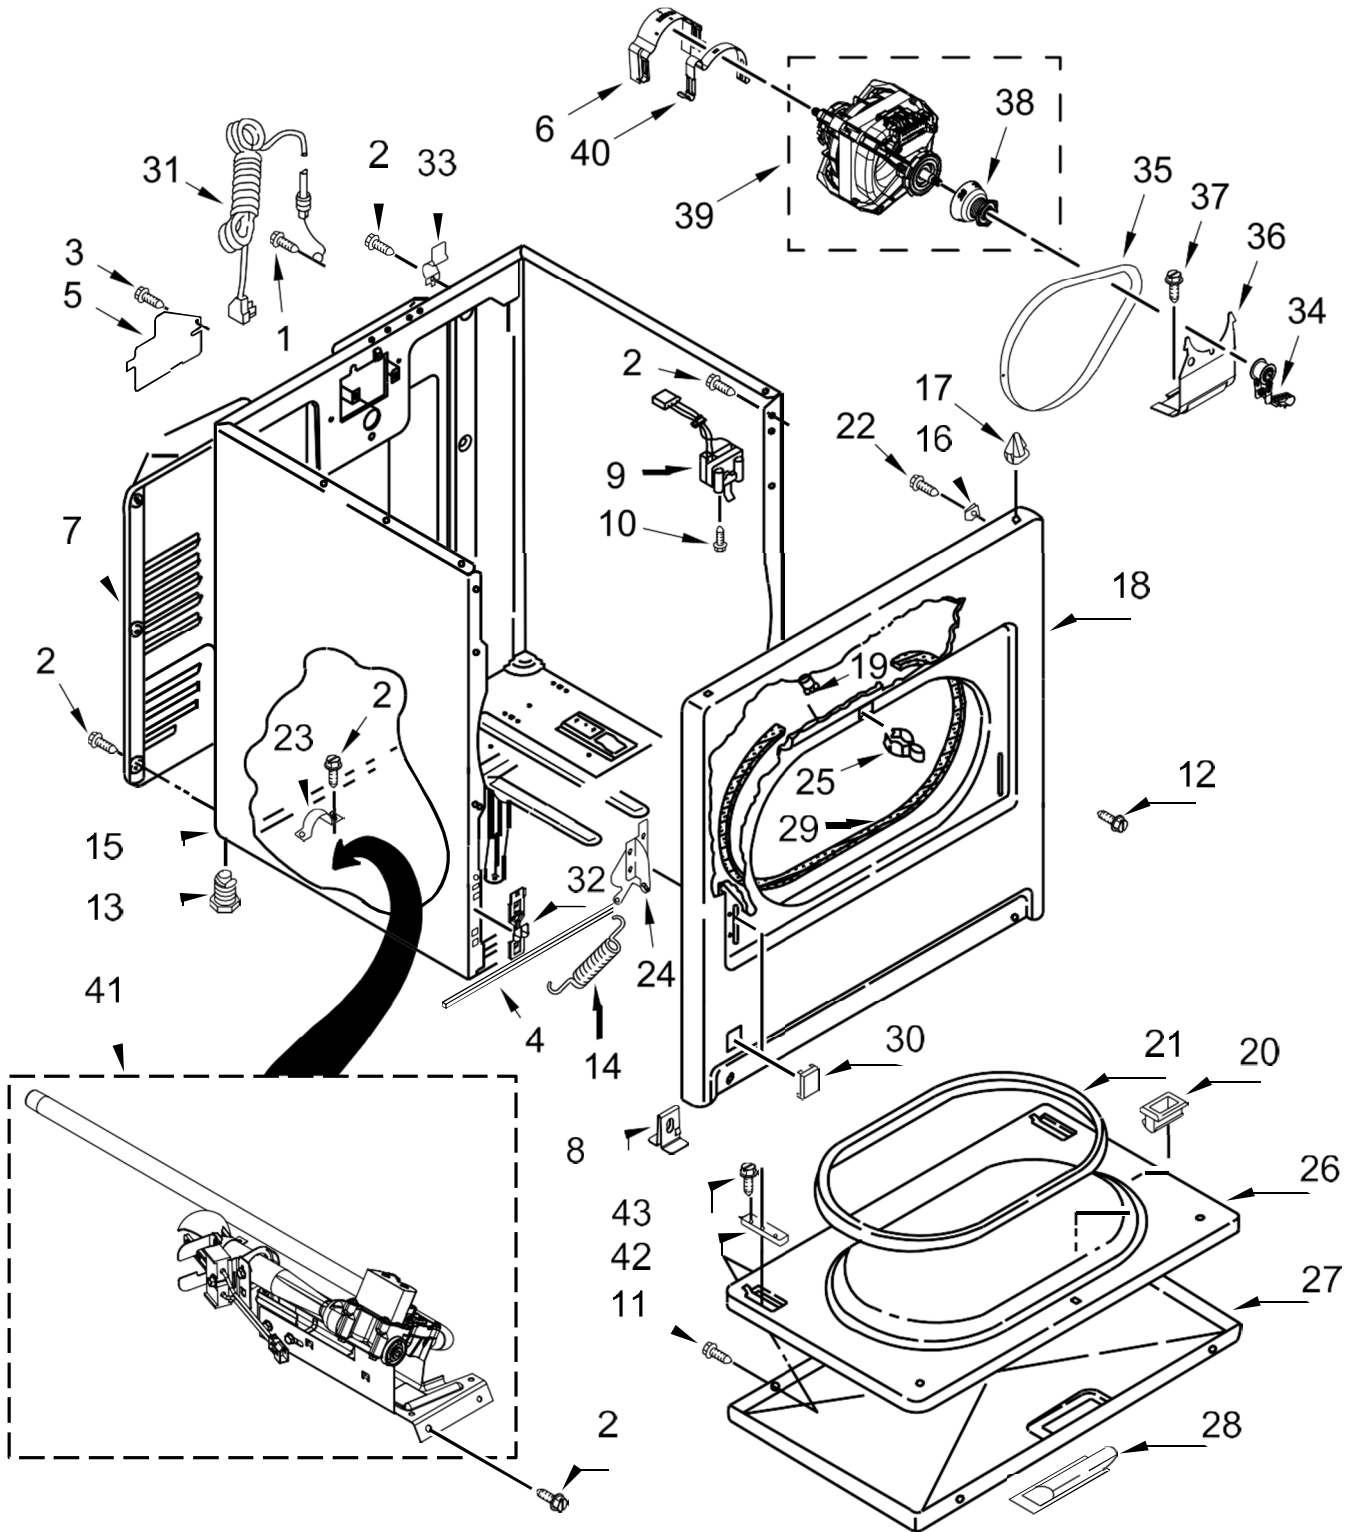

SECADORA WGD4950HW1

SECADORA WGD4950HW1

<u>Illus. No.</u>	<u>Part No.</u>	<u>Description</u>
1		Literature Parts
	W11361424	Owners Manual
	W11355746	Quick Start Guide
	W11366444	Cycle Guide
	W10876312	Wiring Diagram
2		Assembly, Control Panel
	W11178665	White
3	694419	Buzzer, Mini
4		End Cap (Left)
	W10520782	White
5	8312709	Clip, Console

<u>Illus. No.</u>	<u>Part No.</u>	<u>Description</u>
6	W10556829	Panel, Rear (Console)
7	W10661453	Switch, Temperature
8		End Cap (Right)
	W10520780	White
9	693995	Screw
10		Lint Screen
	W10717210	White
11	8536939	Clip, Spring
12	3400818	Screw
13	688983	Screw
14	W10773242	Screw
15	3348629	Screw

<u>Illus. No.</u>	<u>Part No.</u>	<u>Description</u>
16		Top
	8559800	White
17	W10117655	Switch, Push To Start
18		Assembly, Control Knob
	W10770858	White/Metallic
19		Assembly, Timer Knob
	W10770866	White/Metallic
20	W10185981	Assembly, Timer (60 Hz.)
21	W10872688	Harness, Wiring

SECADORA WGD4950HW1

SECADORA WGD4950HW1

<u>Illus. No.</u>	<u>Part No.</u>	<u>Description</u>
1	W10773242	Screw
2	3357011	Screw
3	693995	Screw
4	W10841728	Seal, Spill Guard
5	3396795	Cover, Terminal Block
6	3404162	Clamp, Motor (With Shield)
7	W10571724	Panel, Rear
8	W10575896	Clip, Spring
9	W10569603	Switch, Door
10	697773	Screw
11	342055	Screw
12	342043	Screw
13	W10561321	Foot, Dryer
14	W10041960	Spring, Door
15		Cabinet
	8530603	White
16	98234	Clip, Ground
17	8066092	Lock, Front Top