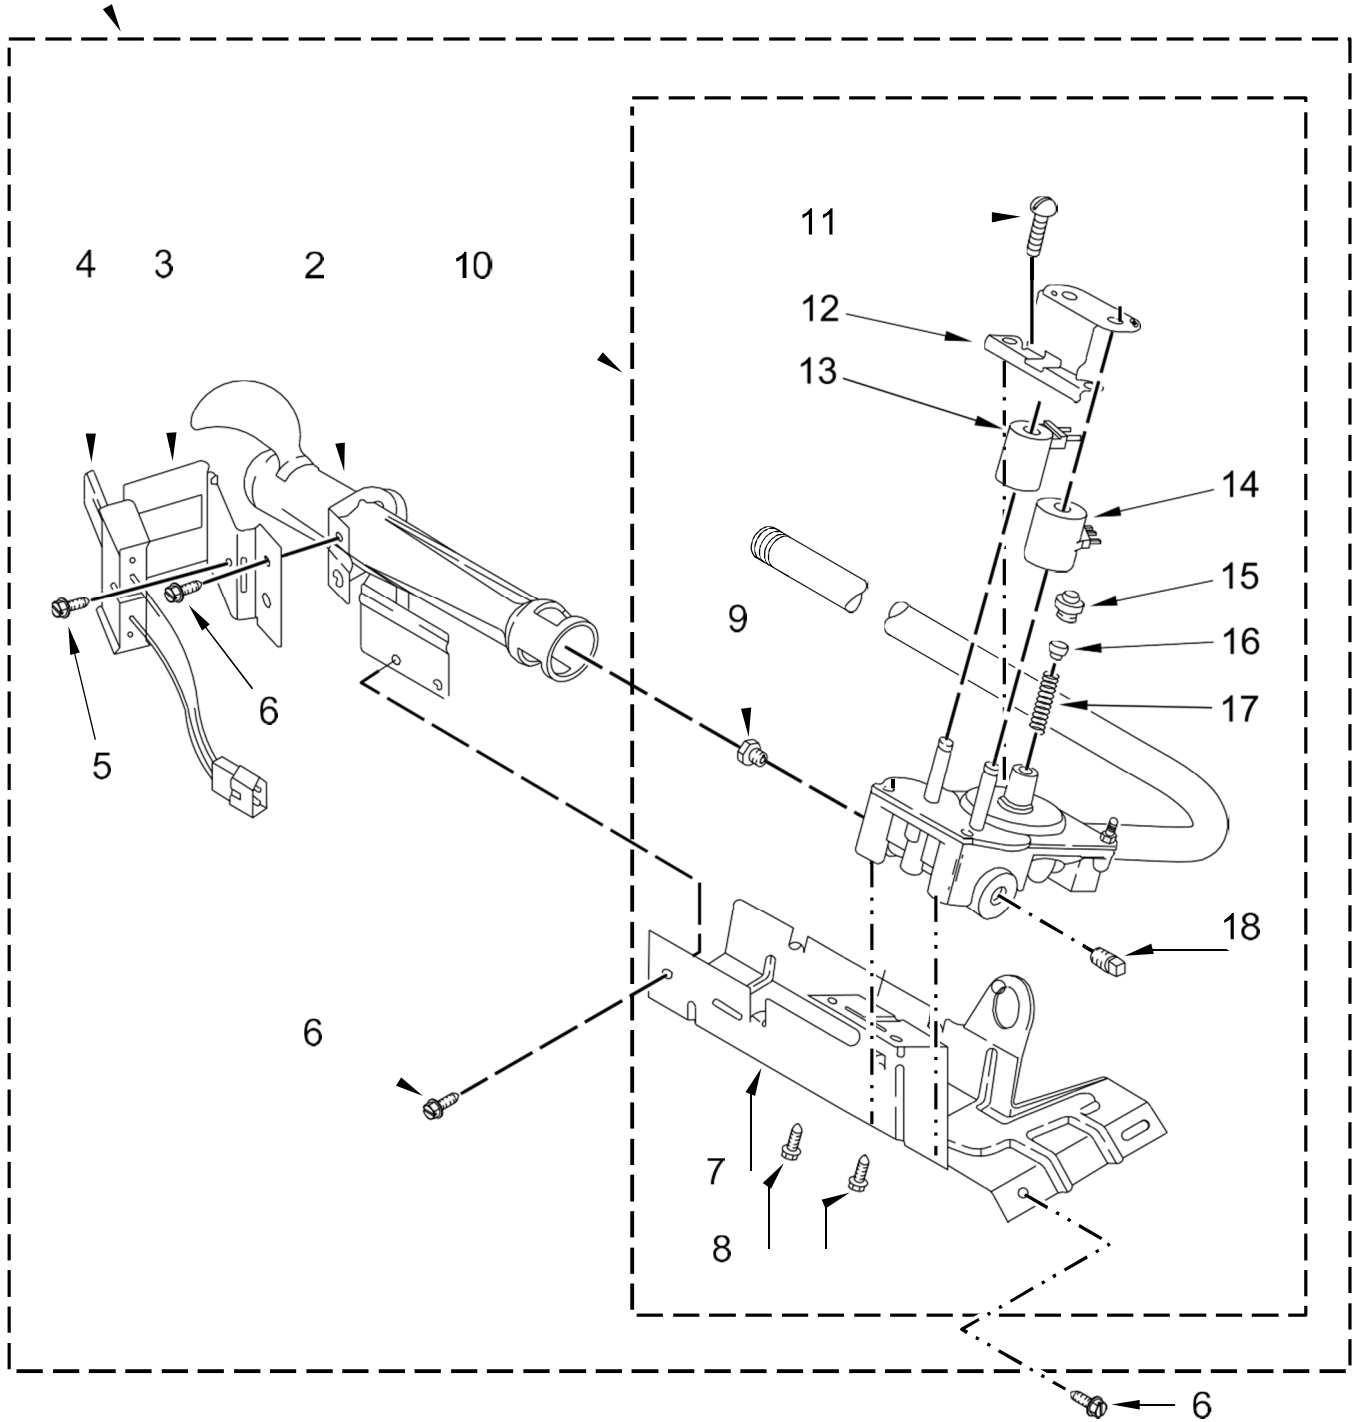

SECADORA WGD4950HW1

USE WITH TYPE 1 - NATURAL,
AND TYPE 4 - LIQUEFIED PROPANE AND BUTANE GASES

1