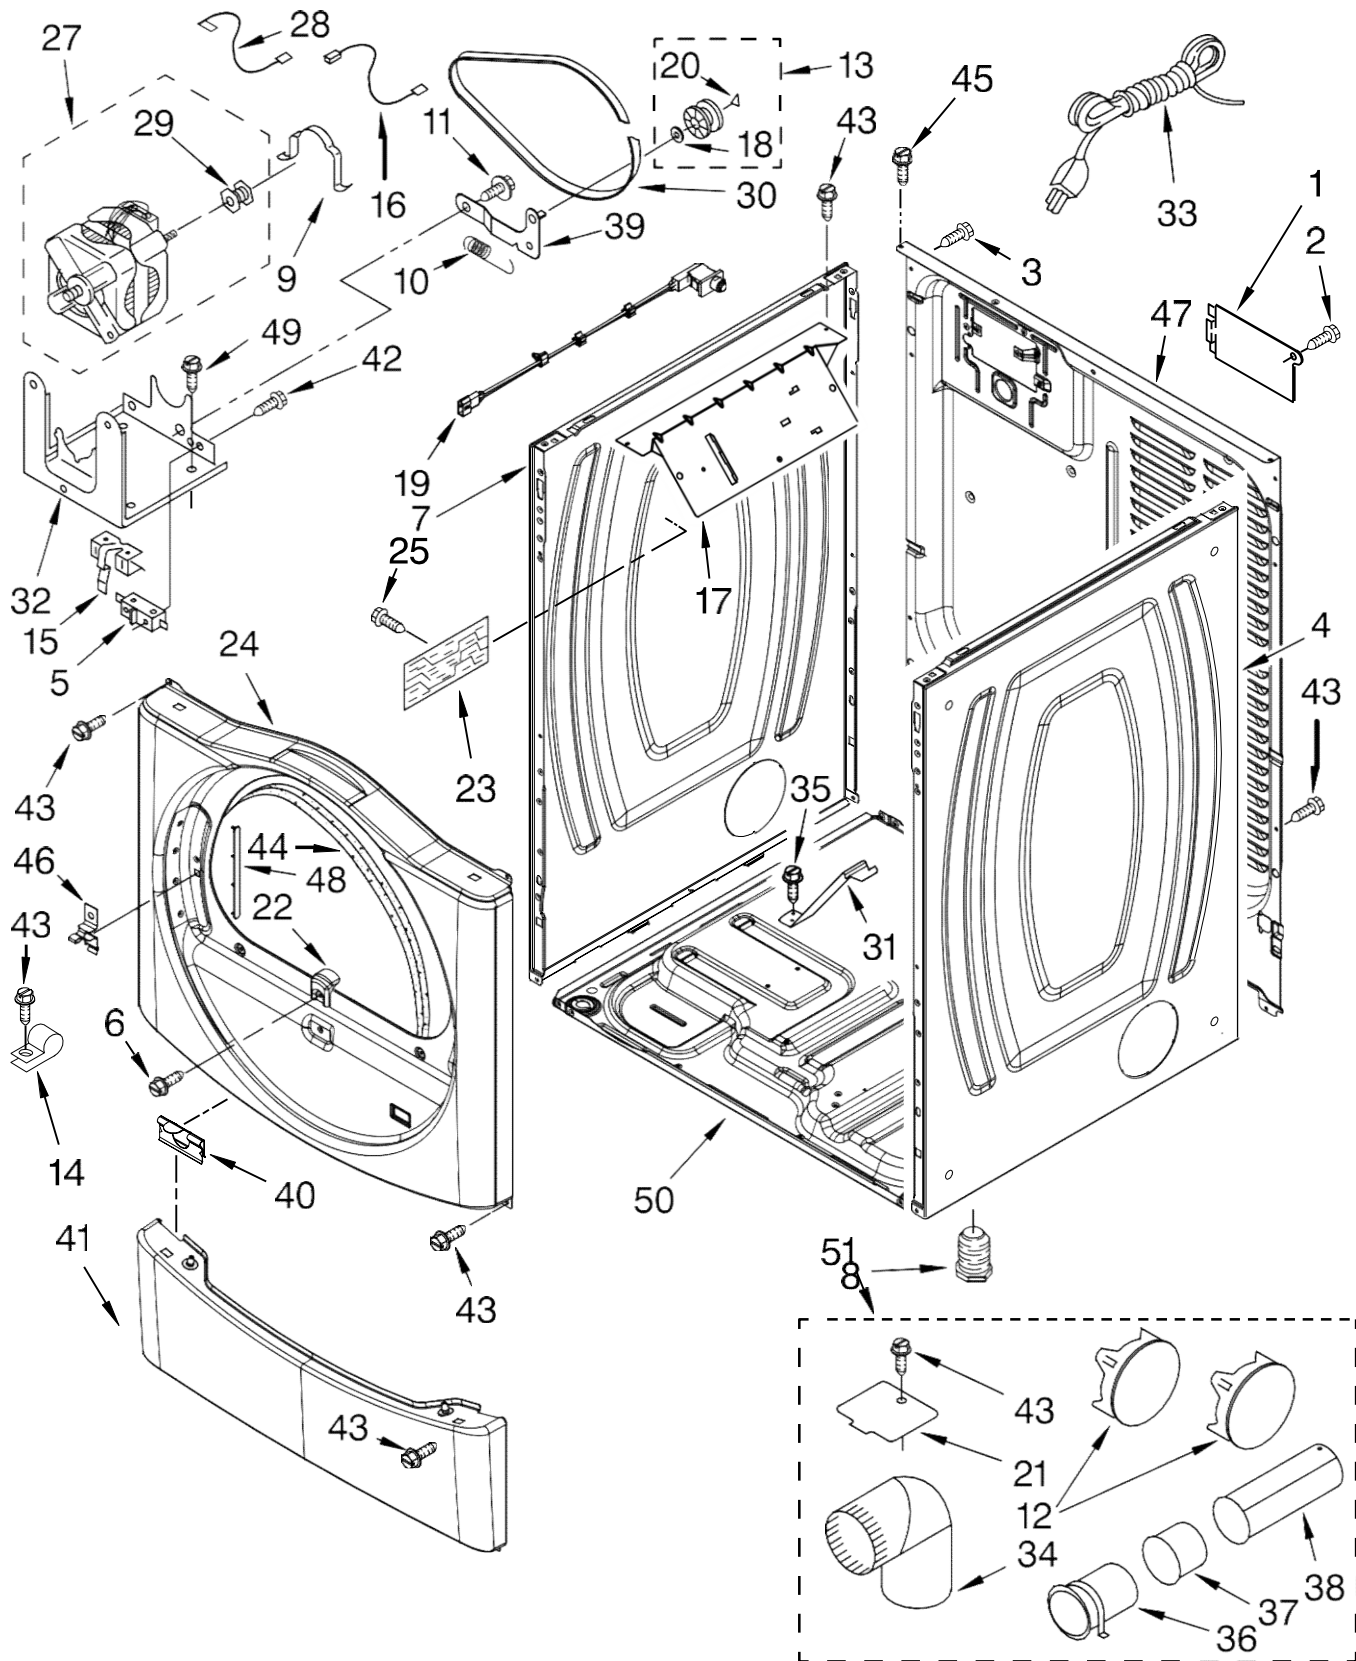

Illus. No.	Part No.	DESCRIPTION
1		Literature Parts
	W10151582	Use & Care Guide
	8578904	Guide,
		Quick Start
	8578834	Tech Sheet
2		Top
	8563730	White
	W10129703	Black
	W10174561	Ocean Sapphire
3	W10110973	Harness, Main
4		Panel, Console
	W10099598	White
	W10099631	Black
	W10182077	Ocean Sapphire
5	3394427	Clip, Harness
6	8565237	Bracket, Console
7	353424	Connector, Sensor
8	94614	Terminal
9	3936144	Plug, Terminal
10	94613	Terminal
11	3390647	Screw, 8-18 x 1/2
12		Knob
	8574974	White
	W10129067	Black
	W10182079	Ocean Sapphire
13	8574968	Channel, Water
14	W10117943	Badge, Assembly
15	3395683	Connector,
		(Motor)
16	3400238	Screw, 2-28 x 1/2
17	8571955	Assembly,
		User Interface
18	3400238	Screw, 2-28 x 1/2

Illus. No.	Part No.	DESCRIPTION
1	8575325	Shaft, R.H. Thread
2	3390647	Screw, 8-18 x 1/2
3	W10153413	Door, Lint Screen
4	3406653	Harness, Sensor
5	3394346	Air Duct Assembly
6	697813	Seal, Outlet Housing
7	697814	Seal, Drum Front
	3934666	Nut, 3/8 x 16(R.H.)
9	W10049370	Lint, Screen
10	3402841	Lens, Drum Light
11	359625	Screw, 8-18 x 1/2
12	8572105	Clip, Exhaust Pipe
13	8533971	Screw, 8-18 x 5/16
14	697770	Seal, Cover Plate
15	693995	Screw, 8-18 x 3/8
16	W10001120	Nut, 3/8-16 (L.H.)
17	W10080170	Bulkhead, Rear