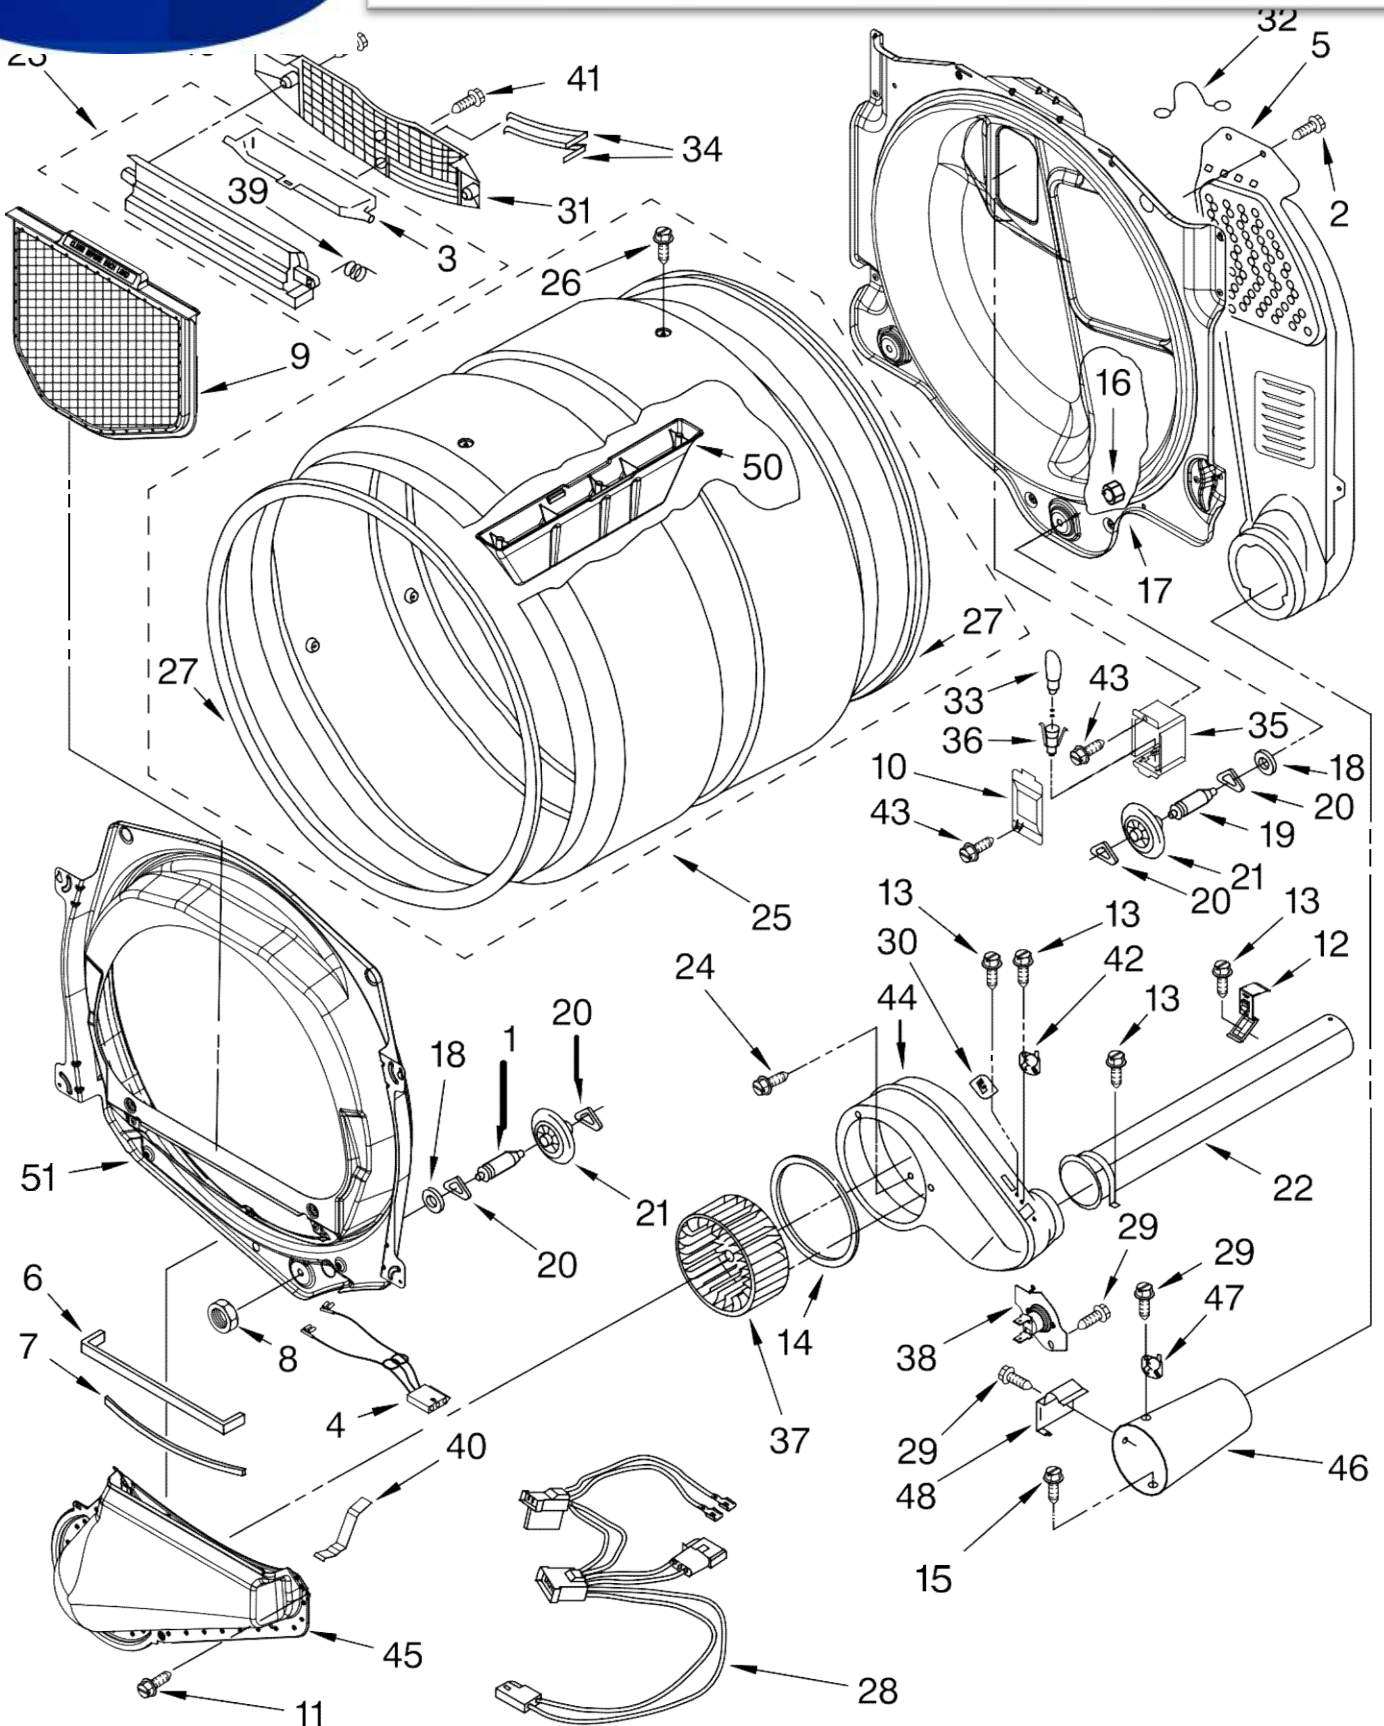

Illus. No.	Part No.	DESCRIPTION
1		Literature Parts
	W10151582	Use & Care Guide
	8578904	Guide,
		Quick Start
	8578834	Tech Sheet
2		Top
	8563730	White
	W10129703	Black
	W10174561	Ocean Sapphire
3	W10110973	Harness, Main
4		Panel, Console
	W10099598	White
	W10099631	Black
	W10182077	Ocean Sapphire
5	3394427	Clip, Harness
6	8565237	Bracket, Console
7	353424	Connector, Sensor
8	94614	Terminal
9	3936144	Plug, Terminal
10	94613	Terminal
11	3390647	Screw, 8-18 x 1/2
12		Knob
	8574974	White
	W10129067	Black
	W10182079	Ocean Sapphire
13	8574968	Channel, Water
14	W10117943	Badge, Assembly
15	3395683	Connector,
		(Motor)
16	3400238	Screw, 2-28 x 1/2
17	8571955	Assembly,
		User Interface
18	3400238	Screw, 2-28 x 1/2

Illus. No.	Part No.	DESCRIPTION
1	8575325	Shaft, R.H. Thread
2	3390647	Screw, 8-18 x 1/2
3	W10153413	Door, Lint Screen
4	3406653	Harness, Sensor
5	3394346	Air Duct Assembly
6	697813	Seal, Outlet Housing
7	697814	Seal, Drum Front
	3934666	Nut, 3/8 x 16(R.H.)
9	W10049370	Lint, Screen
10	3402841	Lens, Drum Light
11	359625	Screw, 8-18 x 1/2
12	8572105	Clip, Exhaust Pipe
13	8533971	Screw, 8-18 x 5/16
14	697770	Seal, Cover Plate
15	693995	Screw, 8-18 x 3/8
16	W10001120	Nut, 3/8-16 (L.H.)
17	W10080170	Bulkhead, Rear

Illus. No.	Part No.	DESCRIPTION
18	3387459	Washer, Support
19	8575324	Shaft, L.H. Thread
20	690997	Ring, Tri
21	8536973	Roller, Support
22	8563728	Exhaust Pipe
23	W10153423	Housing, Outlet Assembly
24	489463	Screw, 8-18 x 5/8
25	W10153420	Complete Drum Assembly
26	W10109200	Screw, 11-16 x 3/4
27	697694	Seal, Drum
28	3401850	Harness-Gas
29	90767	Screw, 8-18 x 3/8
30	3392519	Thermal Fuse
31	W10153412	Grille, Outlet
32	3401707	Wire Jumper