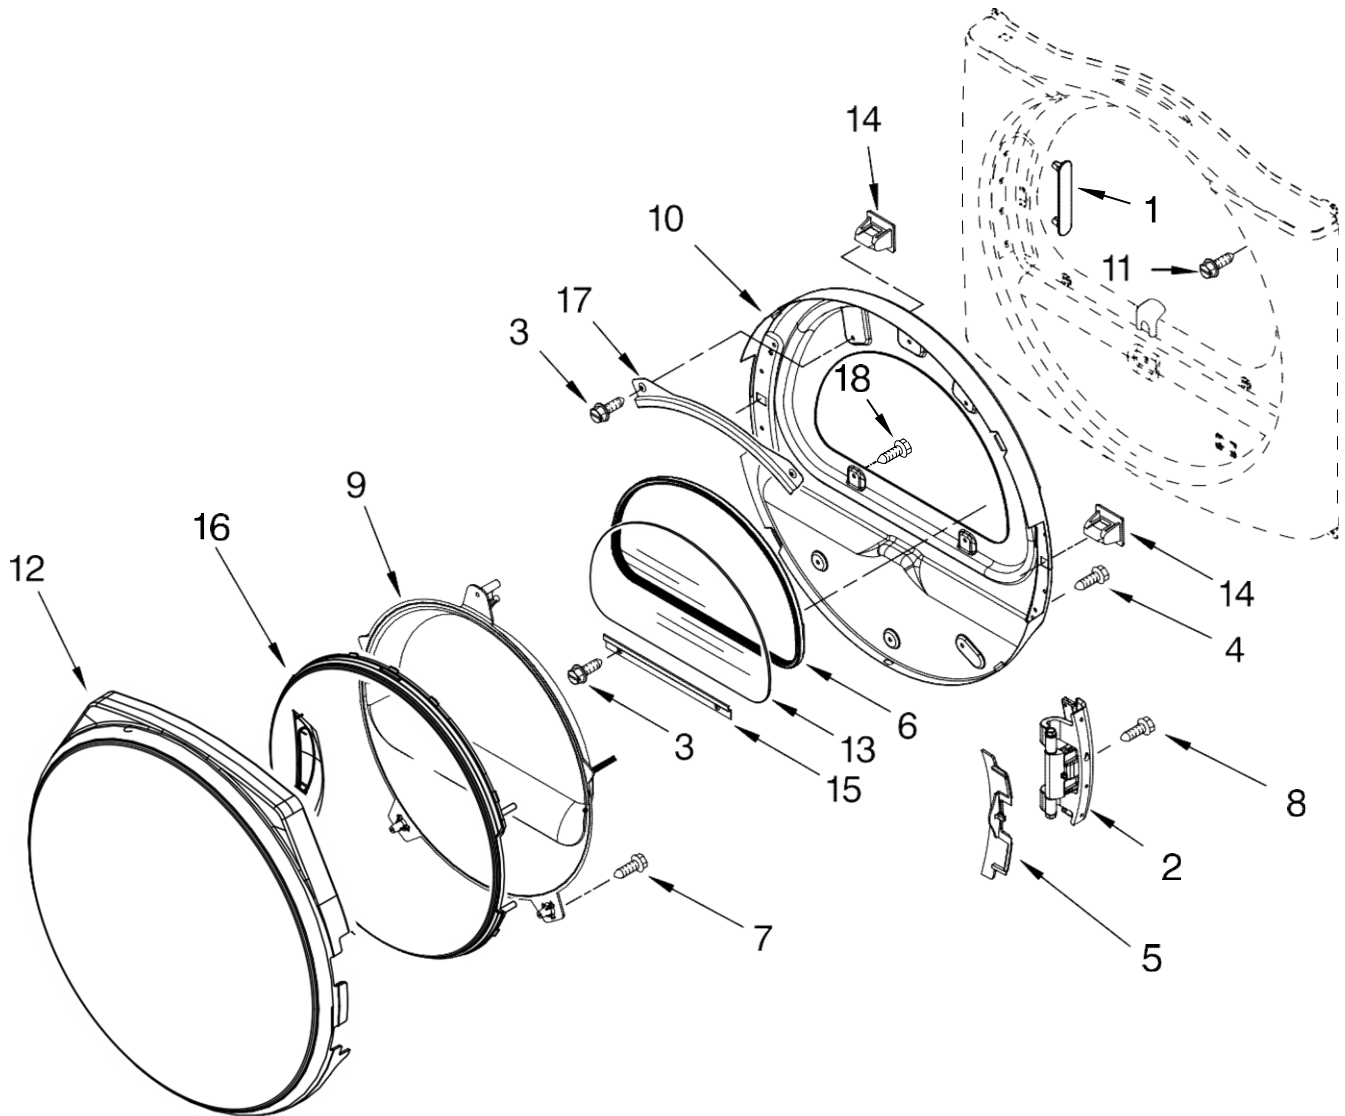

Illus. No.	Part No.	DESCRIPTION
18	3387459	Washer, Support
19	8575324	Shaft, L.H. Thread
20	690997	Ring, Tri
21	8536973	Roller, Support
22	8563728	Exhaust Pipe
23	W10153423	Housing, Outlet Assembly
24	489463	Screw, 8-18 x 5/8
25	W10153420	Complete Drum Assembly
26	W10109200	Screw, 11-16 x 3/4
27	697694	Seal, Drum
28	3401850	Harness-Gas
29	90767	Screw, 8-18 x 3/8
30	3392519	Thermal Fuse
31	W10153412	Grille, Outlet
32	3401707	Wire Jumper

Illus. No.	Part No.	DESCRIPTION
33	3406124	Bulb, Light
34	3387223	Electrode, Sensor
35	8578825	Bracket, Drum Light
36	W10136369	Socket Assembly
37	697772	Wheel, Blower
38	8573713	Thermal Cut-Off
39	3394986	Spring, Lint Screen Door
40	8066208	Clip-Spring
41	695240	Screw, 8-18 x 1/2
42	8577274	Thermistor
43	487909	Screw, 8-15 x 1/2
44	8544362	Housing, Blower
45	8066168	Lint Duct Assembly
46	8573824	Funnel, Burner
47	8573028	Thermostat, High-Limit 205F (96°C)
48	338906	Sensor, Radiant
	3387230	Screw, 10-16 x 1
50	W10153409	Baffle, Drum
51	8565061	Bulkhead, Front

## Following Parts Not Illustrated

8576846 Conversion Kit  
(Type 1)  
to Type (4) LPG).

Illus. No.	Part No.	DESCRIPTION
1	8565119	Plug Strip
2	8578887	Door Hinge Assembly
3	3393258	Screw, 10-16 x 3/64
4	8534044	Screw, 8-18 x 1/2
5	8571839	Cover, Hinge White
	W1012972	Black
	W10182078	Ocean Sapphire
6	8579663	Seal, Window
7	8534022	Screw, 8-18 x 1/16
8	W10159996	Screw, 10-24 x 3/64