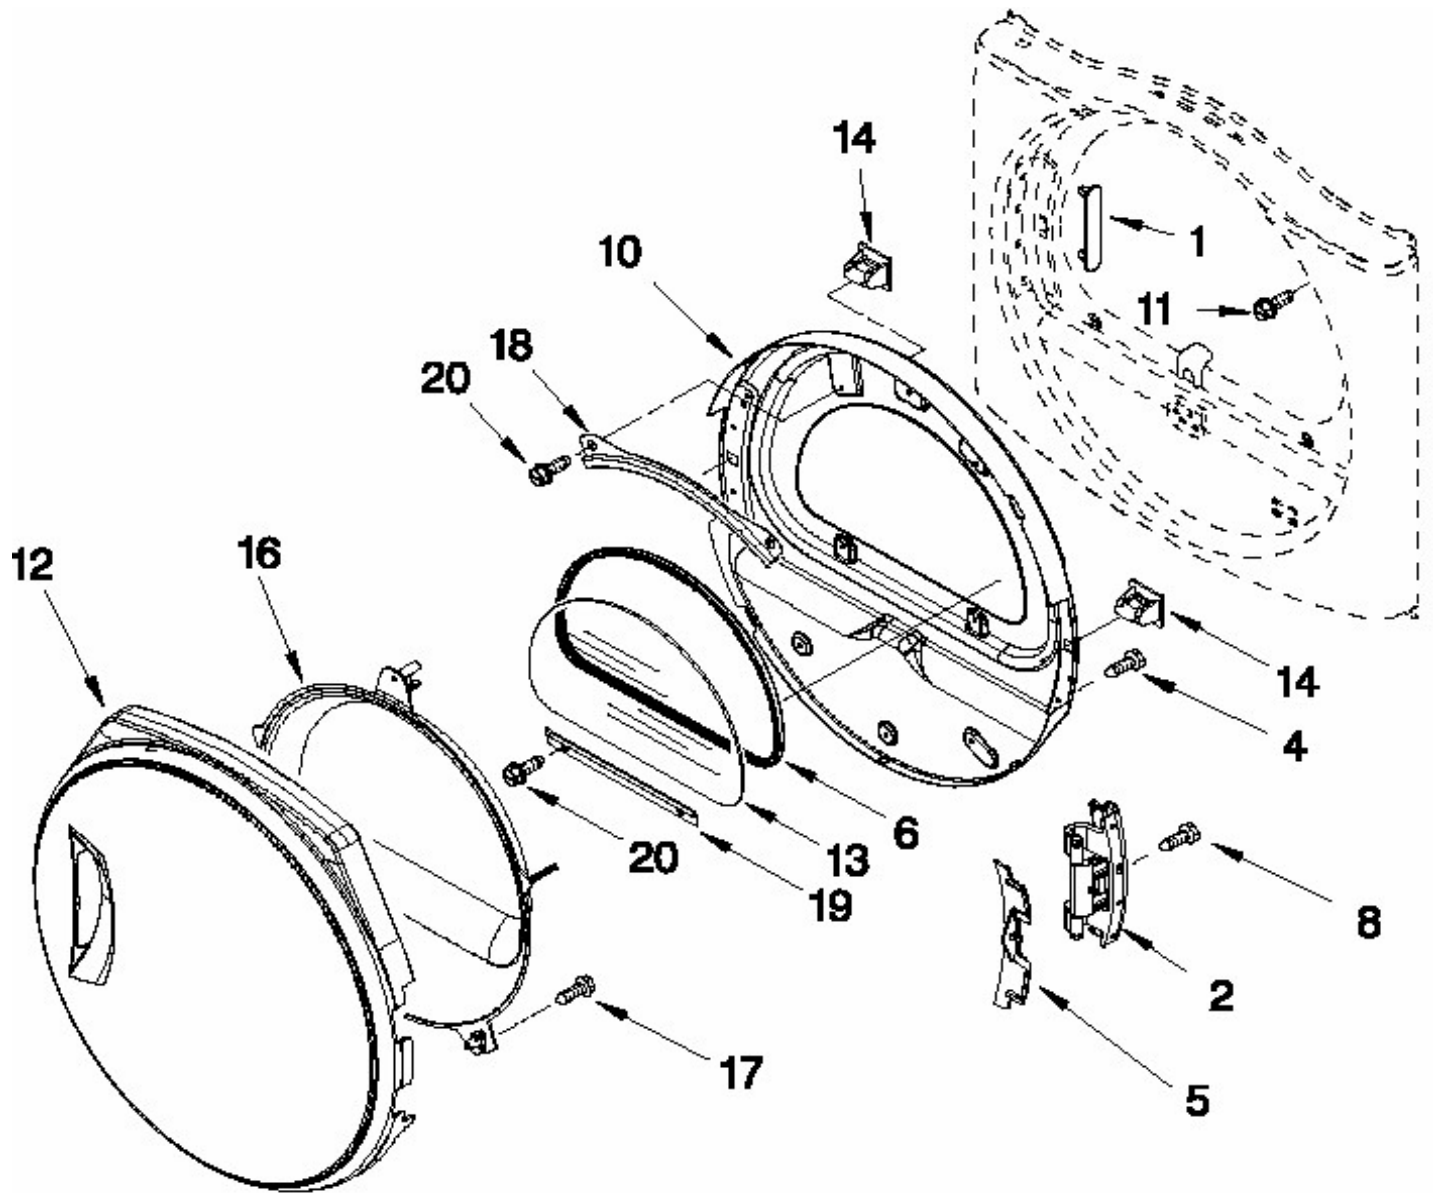

WGD8300SW0			
Marca		Whirlpool	
Capacidad		????	
Color		Blanco	
R e f	Descripción	C a n t	Numero de Parte
DOOR PARTS			
1	Plug Strip		8565119
2	Door Hinge Assembly white		W10044180
4	Screw, 8- 18 x 1/2		8534044
5	Cover, Hinge		8571839
6	Seal, window		8565116
8	8 Screw, 10- 24 x 3/64		W10017850
10	Door Assembly		8578933
11	Screw, 8- 18 x 1 1/16		355515
12	Assembly, Door white		W10044180
13	Window		8565117
14	Door Catch Assembly		690081
16	Door, intermediate		8571840
17	Screw		8534022
18	Retainer, Upper		8519356
19	Retainer, Lower		8519354
20	Screw		3393258