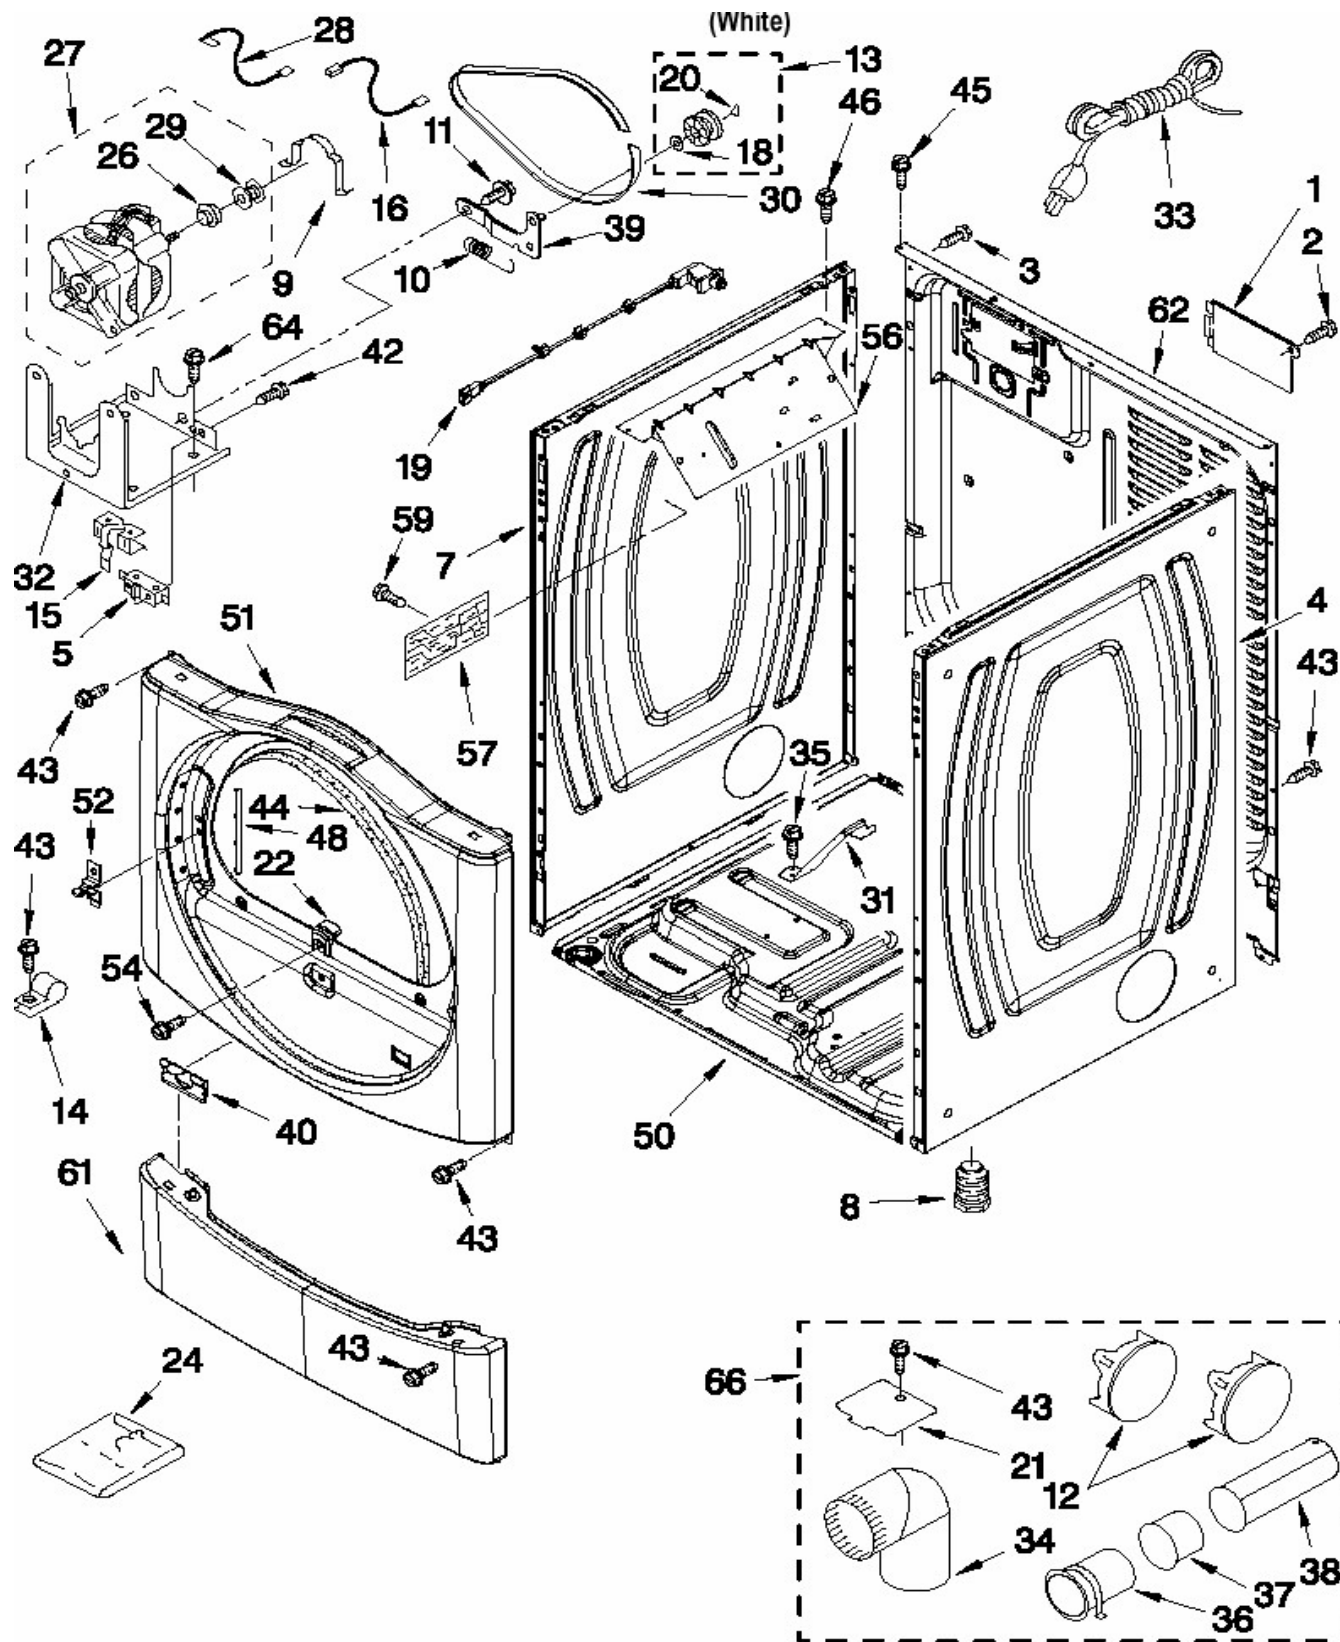

WGD8300SW0			
Marca		Whirlpool	
Capacidad		????	
Color		Blanco	
R e f	Descripción	C a n t	Numero de Parte
TOP AND CABINET			
1	Use & Care Guide	1	8578902
2	Top (White)	1	8563730
3	Harness, Main	1	8579741
4	Panel, Console (White)	1	8574929
5	Clip, Harness	1	3394427
6	Bracket, Console	1	8565237
7	Connector, Sensor	1	353424
8	Terminal	1	94614
9	Plug, Terminal	1	3936144
10	Terminal	1	94613
11	Screw, 8- 18 x 1/2	1	3390647
13	Channel, Water	1	8574968
14	Badge, Assembly	1	8529540
15	Connector,(Motor)	1	3395683
16	Screw, Z- 28 X 1/2	1	3400238
20	Assembly,	1	8571955
21	User Interface Screw, Z- 28 X 1/2	1	3400238
22	Knob White	1	8571944