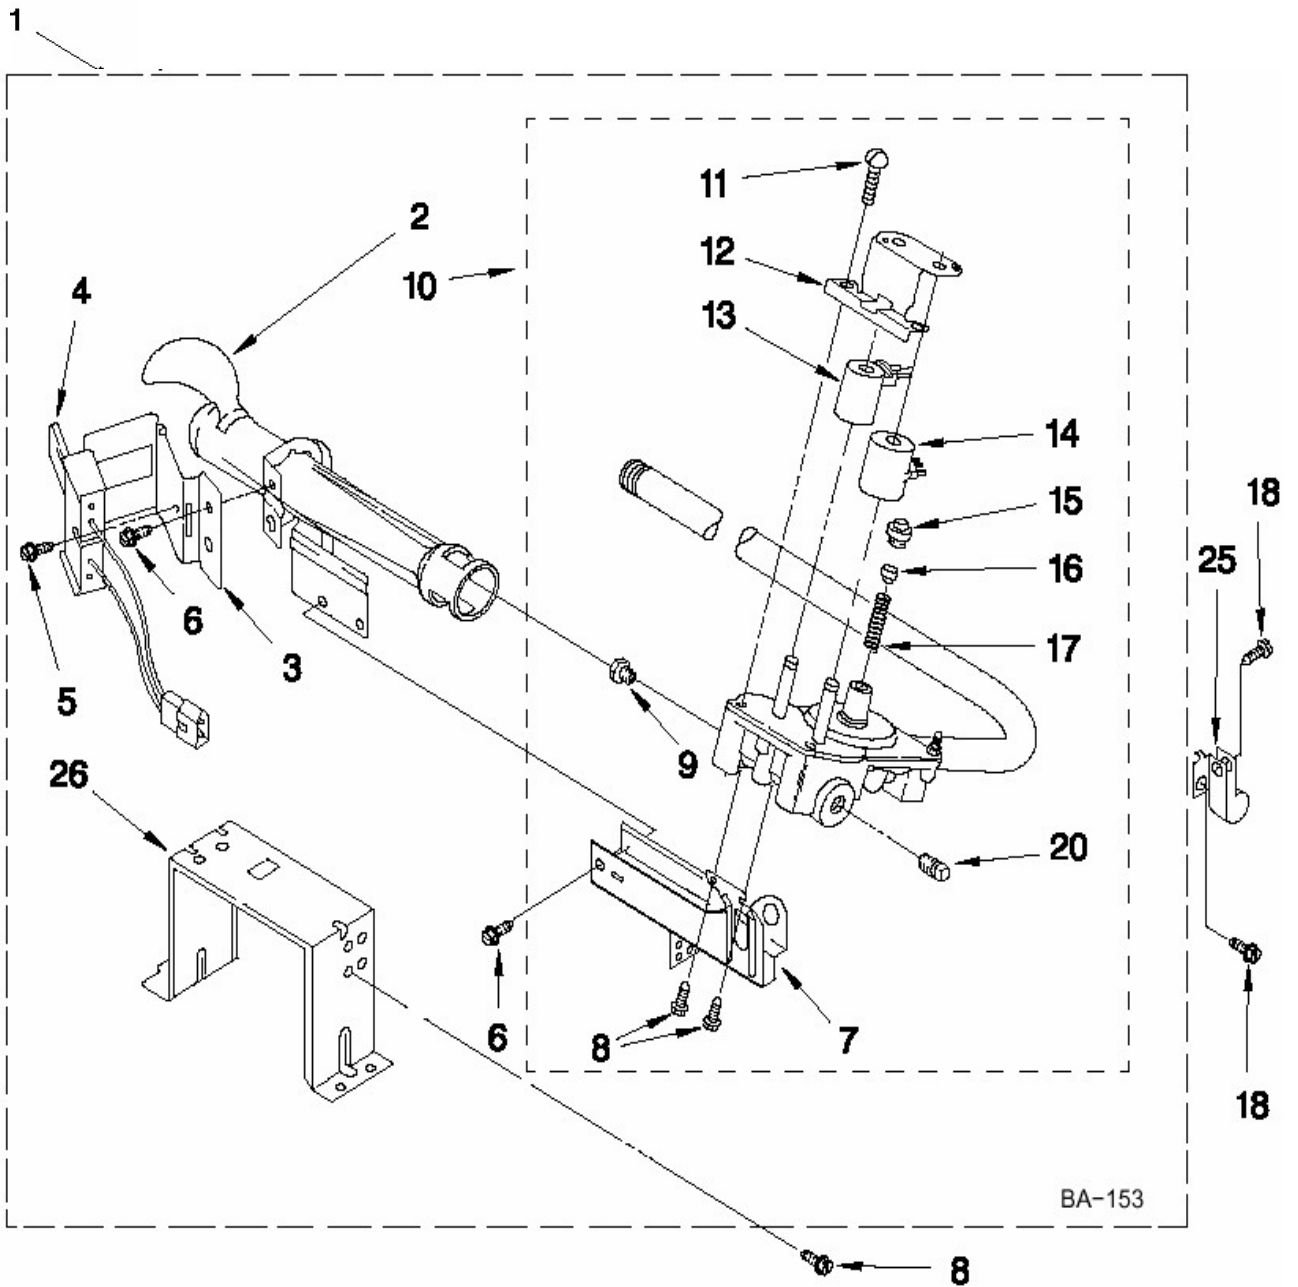

WGD8300SW0			
Marca		Whirlpool	
Capacidad		????	
Color		Blanco	
R e f	Descripción	C a n t	Numero de Parte
BURNER ASSEMBLY			
1	Burner Assembly 60 HZ.	1	8576353
2	Tube, Burner	1	688617
3	Bracket, Ignitor	1	694298
4	Ignitor	1	686590
5	Screw & Washer (8- 32 x 7/8)	1	3393909
6	Screw, 10- 16 x 1/7	1	343641
7	Base, Burner	1	3389871
8	Screw,	1	3387057
9	Orifice, Burner	1	15418
10	Valve, Gas 60 Hz	1	8281914
11	Screw, 8- 32 x 1/2	2	694421
12	Bracket, Coil	1	694538
13	Coil, 60 Hz.(main)	1	694540
14	Coil, 60 Hz.(Split)	1	694539
15	Leak, Limiter	1	694424
16	Screw, Regulator	1	694423
17	Spring, Regulator	1	694422
18	Screw, 8- 18 x 1/2	1	3390647
20	Plug, Pipe	1	239822
25	Clamp, Pipe	1	3387561
26	Bracket, Support	1	3389889