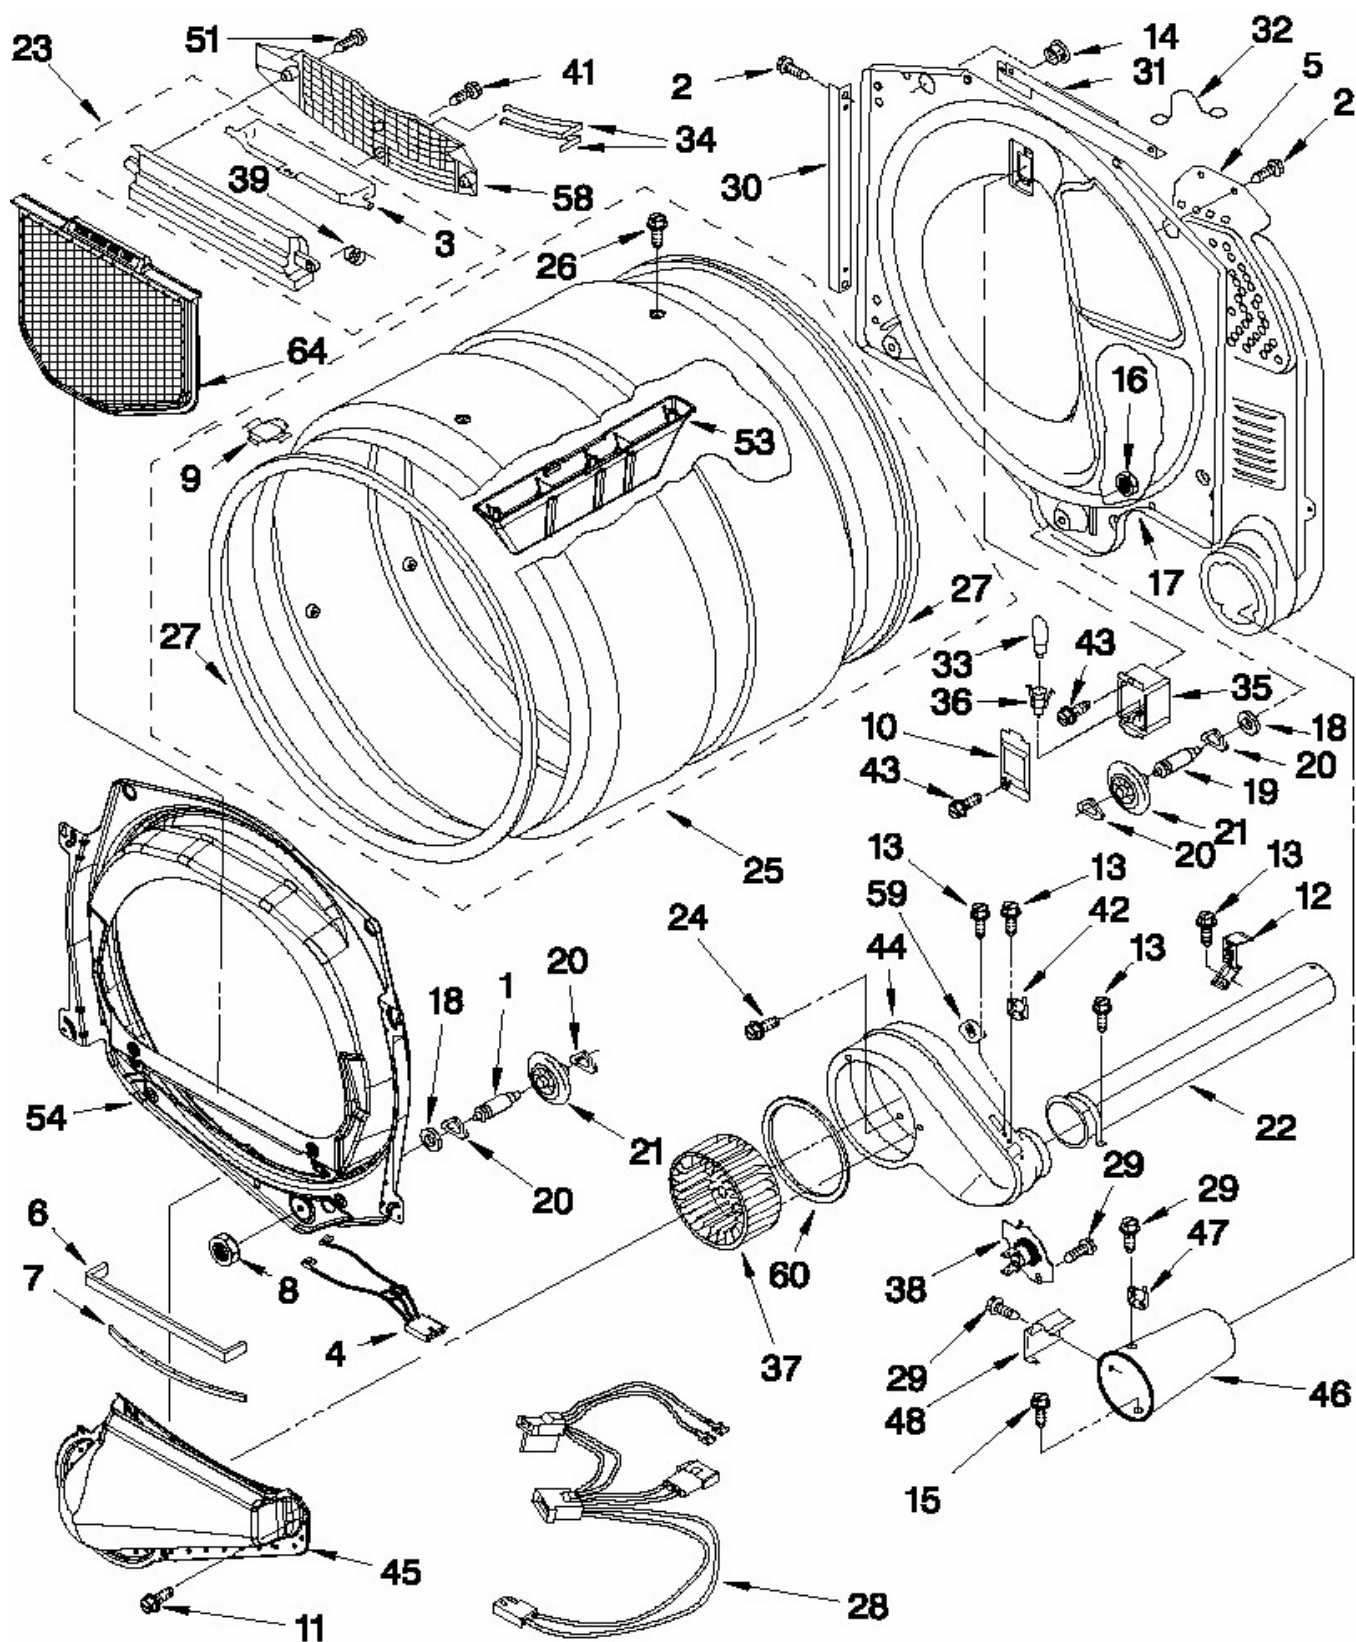

WGD8300SW0

Marca		Whirlpool	
Capacidad		????	
Color		Blanco	
BULKHEAD PARTS			
R e f	Descripción	C a n t	Numero de Parte
1	Shaft, R.H. Thread	1	8575325
2	Screw, 8- 18 x 1/2	1	3390647
3	Door, Lint Screen	1	8563758
4	Harness, Sensor	1	3406653
5	Air Duct Assembly	1	3394346
6	Seal, Outlet Housing	1	697813
7	Seal, Drum Front	1	697814
8	Nut, 3/8 x 16(R.H.)	1	3359452
9	Drum Hole Plug	1	8066086
10	Lens, Drum Light	1	3402841
11	Screw, 8- 18 x 1/2	1	359625
12	Cup, Exhaust Pipe	1	8572105
13	Screw, 8- 18 x 5/16	1	8533971
14	Plug, Rear Bulkhead	1	8529007
15	Screw, 8- 18 x 3/8	1	693995
16	Nut, 3/8- 16 (L.H.)	1	W10001120
17	Bulkhead, Rear	1	8520836
18	Washer, Support	1	3387459
19	Shaft, L.H. Thread	1	8575324
20	Ring, Lin	1	690997
21	Roller, Support	1	8536973
22	Exhaust Pipe	1	8563728
23	Housing, Outlet Assembly	1	8563755
24	Screw, 8- 18 x 5/8	1	489463
25	Complete Drum Assembly	1	8563735
26	Screw, 11- 16 x 3/27 697694 Seal, Drum	1	97787
28	Harness- Gas	1	3401850
29	Screw, 8- 18 x 3/8	1	90767
30	Channel Bracket, Rear Bulkhead	2	8519221
31	Bracket, Upper Rear Bulkhead	1	8519275
32	Wire Jumper	1	3401707
33	Bulb, Light	1	3406124
34	Electrode, Sensor	1	3387223
35	Bracket, Drum Light	1	3404232