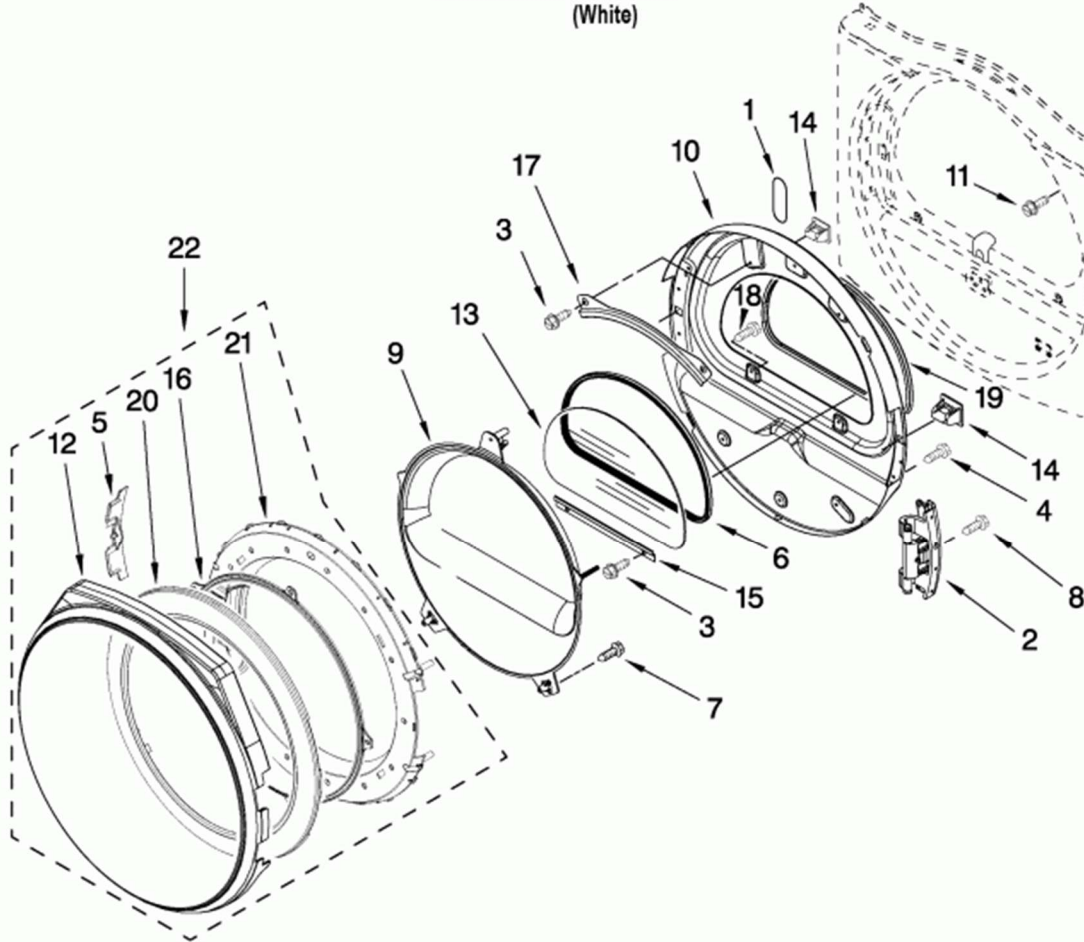

DOOR PARTS

For Model: WGD9150WW0
(White)

FOR ORDERING INFORMATION REFER TO PARTS PRICE LIST

W10284350

9

Guía	Descripción	# de parte
1	Label	WPW10256915
2	Hinge	WPW10304672
3	Screw	WP3373329
4	SCREW	W11116979
5	COVER	W10215766
6	Window Seal - Black	8579663
7	Screw	WP8534022
8	Screw, 10-32 x 3/8	WPW10159996
9	WINDOW	W10215761
10	Door	WPW10164062
11	Screw, 8-18 x 11/16	WP355515
12	DOOR	W10215757
13	Glass Window	WPW10286878
14	Door Catch Kit	279570
15	RETAINER	W10822054
16	DOOR	W10431338
17	Retainer, Upper	8519356
18	SCREW	W10850046
19	Door Seal	WPW10163915
20	DOOR	W10215755
21	WINDOW	W10215764
22	DOOR	W10215755