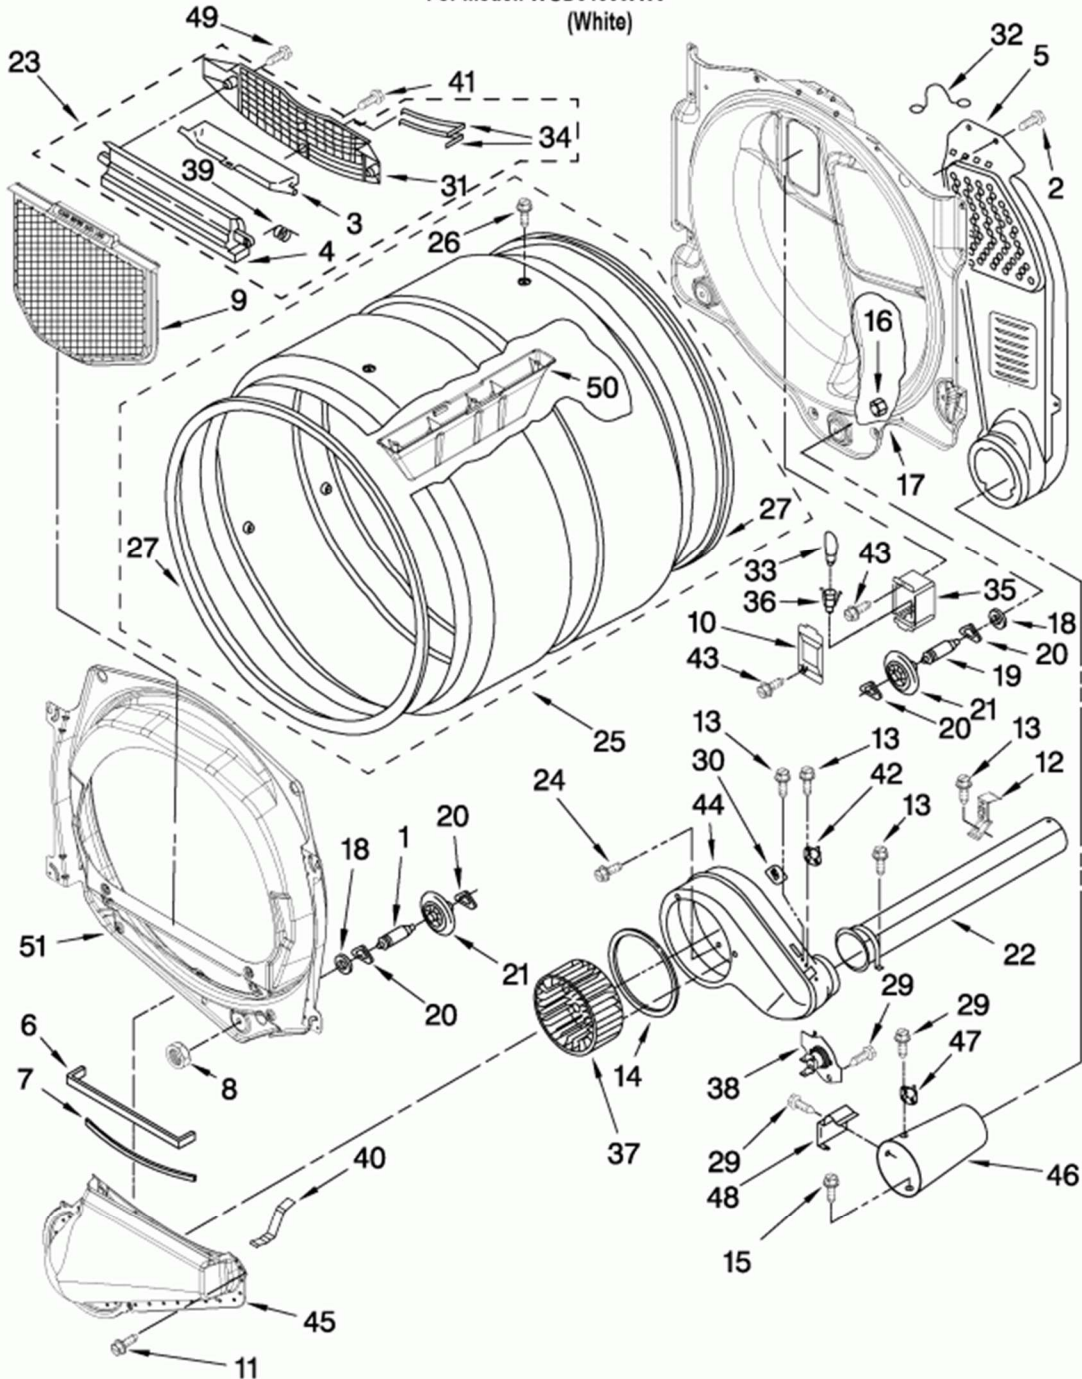

BULKHEAD PARTS

For Model: WGD9150WW0
(White)

FOR ORDERING INFORMATION REFER TO PARTS PRICE LIST

W10284350

5

Guía	Descripción	# de parte
1	Drum Support Shaft - Rear Shaft with Right Hand Threa	WPW10359272
2	Screw	WP488729
3	Dryer Lint Screen Cover	W11222846
4	HOUSNG-OUT	W11129408
5	Dryer Heat Duct	W11168650
6	Seal, Outlet Housing	WP697813
7	Seal, Outlet Housing	WP697813
8	Nut, 3/8 x 16(R.H.)	WPW10080210
9	Lint Filter	W10120998
10	LENS	W11226088
11	8-18 X .625 TR CR AB	W11693756
12	CLIP	W11684573
13	Screw, 8/18 x 3/8	WP90767
14	Blower Housing Seal	WP697770
15	Screw	WP693995
16	Nut, 3/8-16 (L.H.)	WPW10080190
17	Bulkhead, Rear	WPW10080170
18	WASHER	W11236646
19	Drum Support Roller Shaft - Right Hand Threads	WPW10359271
20	Roller Support Tri-Ring	WPW10512946
21	Dryer Drum Support Roller	WPW10314173
22	Exhaust Pipe	WP8563728
23	GRILL-OUT	W11219327
24	Screw, 8-18 x 5/8	WP489463
25	DRUM	W10865330
26	SCREW	W10853898
27	Dryer Drum Seal with Adhesive	280114
29	Screw, 8/18 x 3/8	WP90767
30	Dryer Thermal Fuse	WP3392519
31	Outlet Screen Door Grille	W11086603
32	Wire, Jumper	WP3401707
33	Light Bulb - 10W	WP22002263
34	Moisture Sensor	WP3387223
35	Bracket, Drum Light	8578825
36	SOCKET	W11222979
37	Blower Wheel	WP697772
38	Thermal Cut-Off	WP8573713