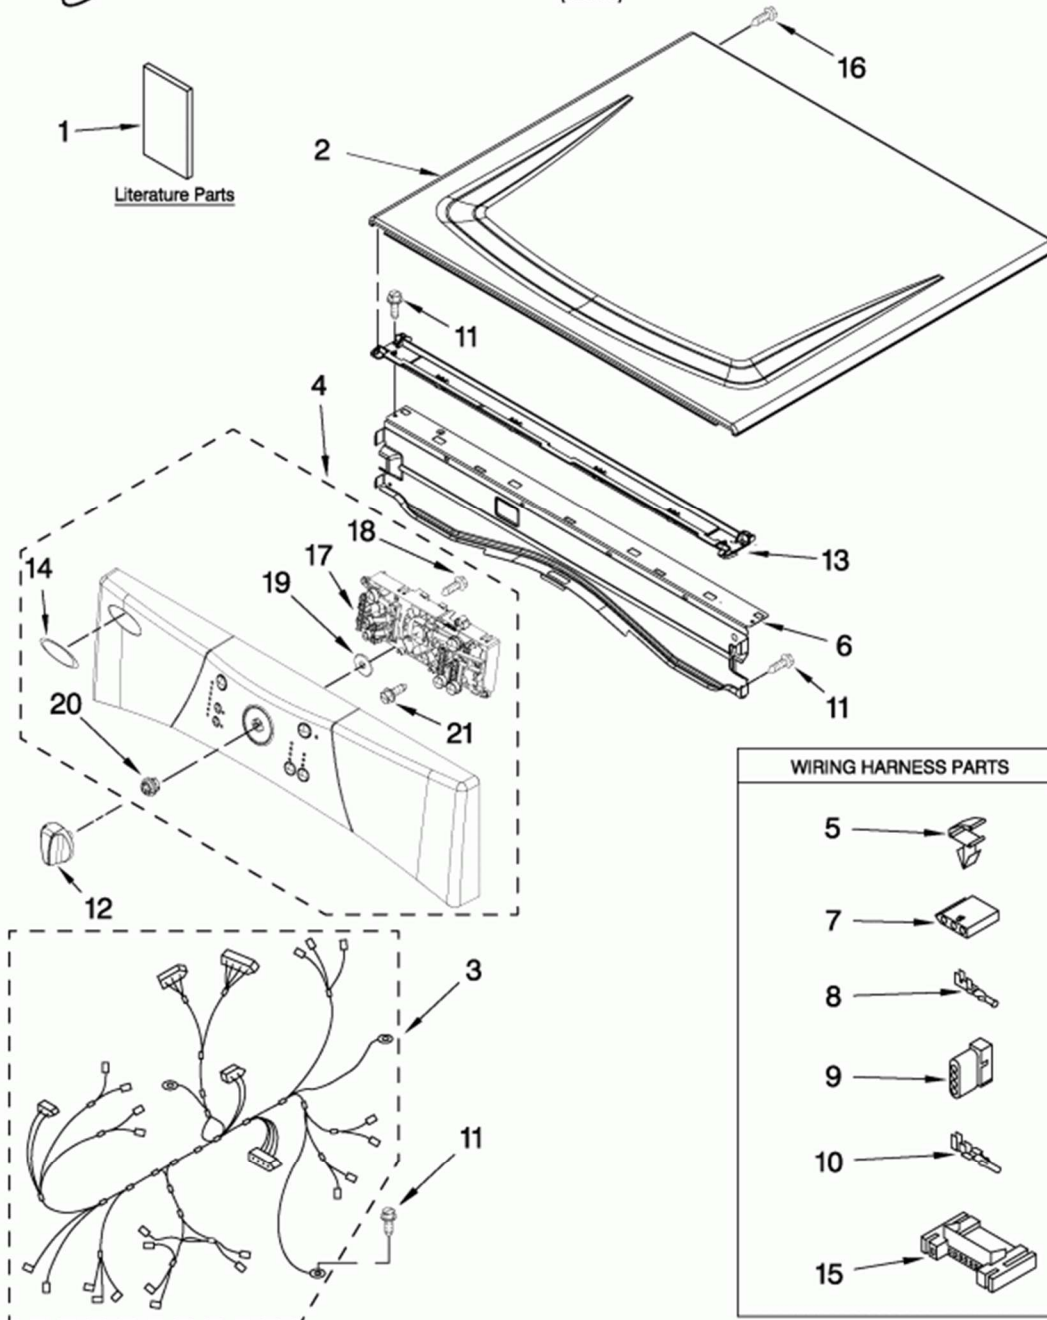

Guía	Descripción	# de parte
41	Toe Panel (White)	WP8540621
43	Screw	WP488729
44	Seal, Front Panel	WP3387242
46	Strike-Door	WP8565122
47	Rear Panel - Galvanized	8565059
48	Label-Hinge Hole Cover (White)	W10085210
49	Screw	WP681414
50	BASE	W11215531
51	Side and Bottom Vent Kit	W10470674

DOOR PARTS

For Model: WGD9150WW0
(White)

FOR ORDERING INFORMATION REFER TO PARTS PRICE LIST

W10284350

9

Guía	Descripción	# de parte
1	Label	WPW10256915
2	Hinge	WPW10304672
3	Screw	WP3373329
4	SCREW	W11116979
5	COVER	W10215766
6	Window Seal - Black	8579663
7	Screw	WP8534022
8	Screw, 10-32 x 3/8	WPW10159996
9	WINDOW	W10215761
10	Door	WPW10164062
11	Screw, 8-18 x 11/16	WP355515
12	DOOR	W10215757
13	Glass Window	WPW10286878
14	Door Catch Kit	279570
15	RETAINER	W10822054
16	DOOR	W10431338
17	Retainer, Upper	8519356
18	SCREW	W10850046
19	Door Seal	WPW10163915
20	DOOR	W10215755
21	WINDOW	W10215764
22	DOOR	W10215755

TOP AND CONSOLE PARTS

For Model: WGD9150WW0
(White)

27" GAS DRYER

FOR ORDERING INFORMATION REFER TO PARTS PRICE LIST

7-09 Printed in U.S.A. (MP) (psw)

1

Part No. W10284350 Rev. A

Guía	Descripción	# de parte
1	INSTALLATION, INSTRUCTION	W10240584
2	Dryer Top	WPW10336080
3	HARNS-WIRE	W10251443
4	Console	WPW10215747
5	Clip-Harness	WP3394427
6	Bracket, Console	WP8565237
7	Terminal Connector	353424
8	Terminal, Female	WP94614
9	CONNECTOR	3936144
10	Terminal	WP596797
11	Screw	WP488729
12	Knob	WPW10236098
13	Channel	WPW10266747
14	NAMEPLATE	W10854980
15	CONNECTOR	3395683
16	SCREW	3400238
17	Control, Electric	WPW10247234
18	SCREW	3400238
19	SPRING	W10645577
20	BUSHING	W10215835
21	SCREW	W10006580