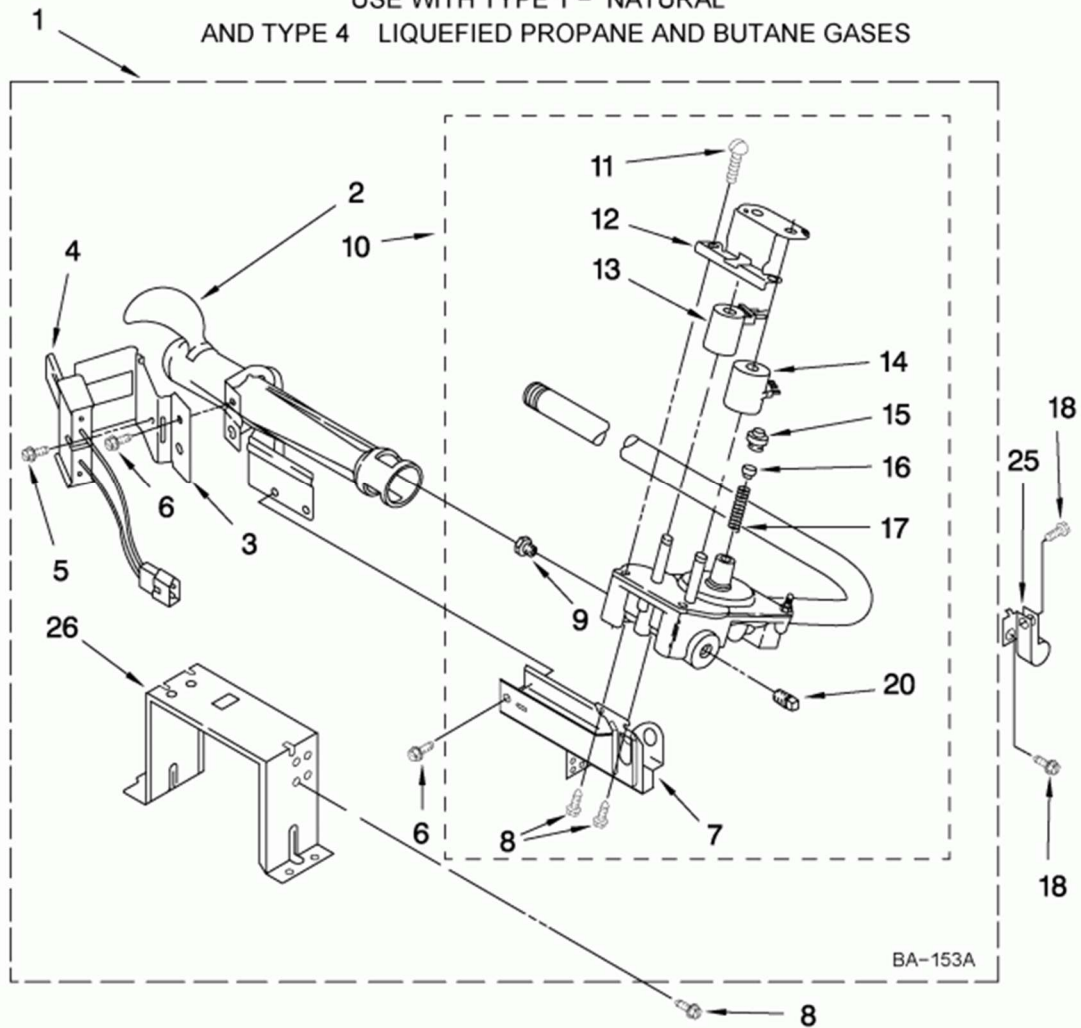

8576353 BURNER ASSEMBLY

For Model: WGD9150WW0

(White)

USE WITH TYPE 1 - NATURAL
AND TYPE 4 LIQUEFIED PROPANE AND BUTANE GASES

FOR ORDERING INFORMATION REFER TO PARTS PRICE LIST

W10284350

7

Guía	Descripción	# de parte
1	Gas Burner Valve Assembly with Igniter	280119
2	Burner Tube	WP693140
3	Bracket, Ignitor	WP694298
4	Igniter Kit	279311
5	Screw	WPW10366705
6	Screw	WP681414
7	BRACKET	3389871
8	Screw	WP693995
9	Orifice, Burner Butan	WP229742
9	ORIFICE, LP GAS	15422
10	Gas Valve Assembly	WPW10118347
11	SCREW	694421
12	BRACKET	694538
13	M Series New Style Coil Kit	279834
14	M Series New Style Coil Kit	279834
15	Natural Gas Limiter	WP694424
16	Screw, Regulator Adjustment	WP694423
17	Spring, Regulator	WP694422
18	Screw	WP488729
20	PLUG	W10295523
25	CLAMP, PIPE	3387561
26	BRACKET	3389888