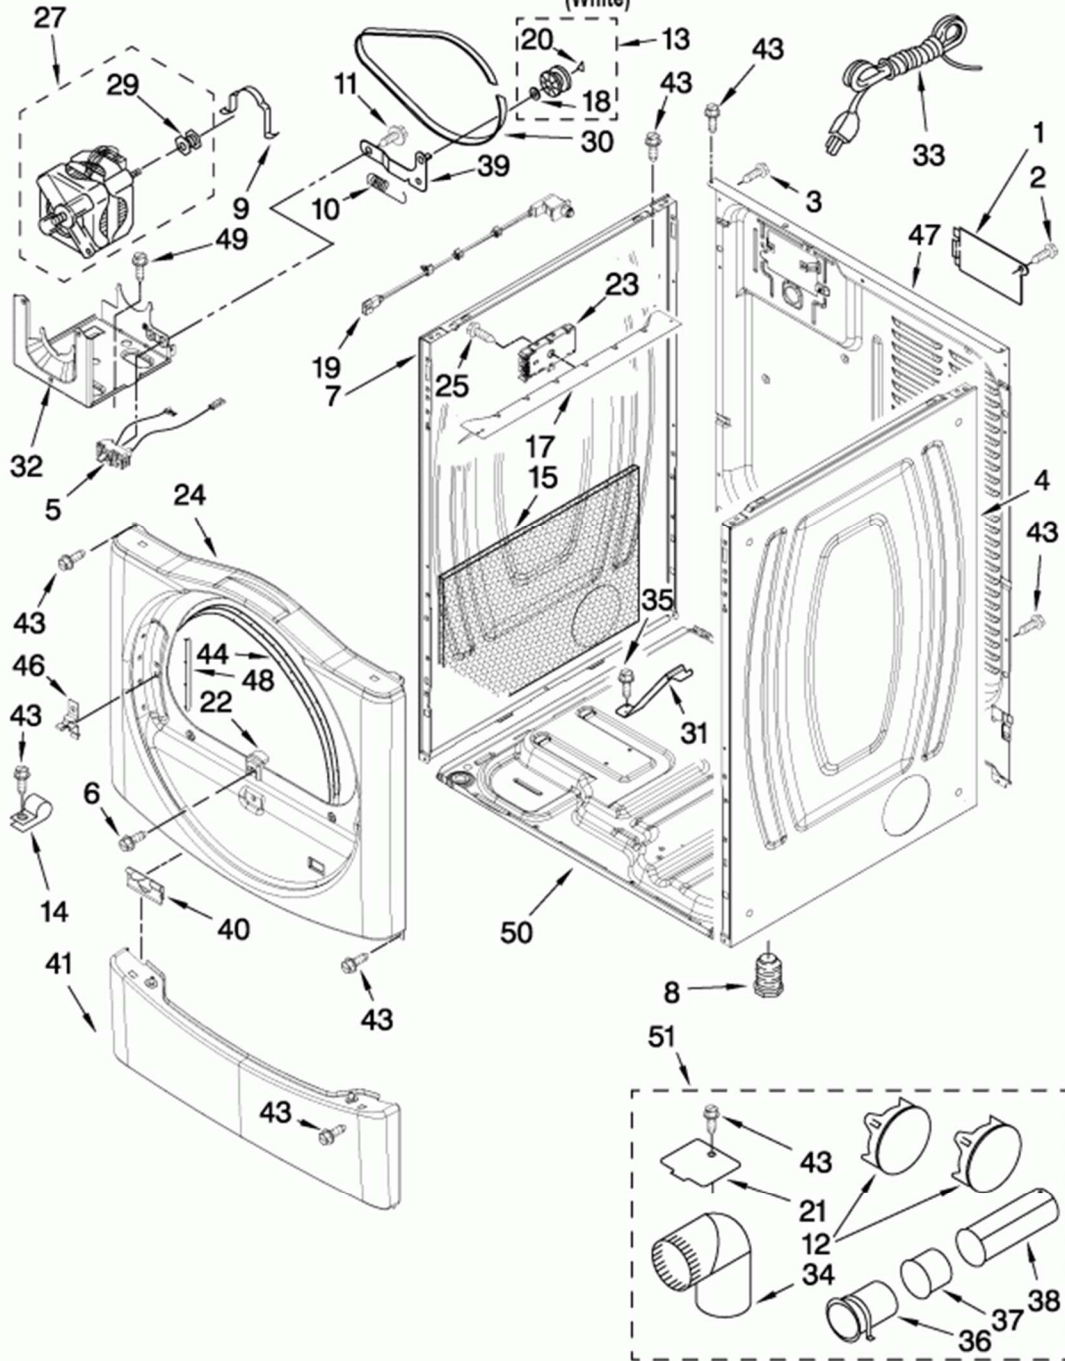

CABINET PARTS

For Model: WGD9150WW0

(White)

FOR ORDERING INFORMATION REFER TO PARTS PRICE LIST

W10284350

3

Guía	Descripción	# de parte
1	COVER	W10819767
2	Screw, 8/18 x 3/8	WP90767
3	SCREW	W10850756
4	PANEL	W10542714
5	Switch	WPW10411937
6	Cover Screw	WP308685
7	PANEL	W10542714
8	Leveling Foot	49621
8	Leveling Foot	49621
9	Clamp-Motor	WP660658
10	Spring	WPW10446781
11	Retainer-Idler 1/4-20 x 1/16	WP3389420
12	Dryer Side Vent Hole Cover	WPW10404617
13	Idler Pulley	279640
14	BRACKET	3978776
15	SOUND ABSR	W10123956
17	Control Bracket	WP8563727
18	Washer, Thrust	WPW10121334
19	SWITCH-DOR	WPW10318609
20	Roller Support Tri-Ring	WPW10512946
21	Cover	WPW10354249
22	Ramp, Door	8580015
23	CNTRL-ELEC	W10235613
24	Front Door Panel - White	8580257
25	Screw, 8/18 x 3/8	WP90767
27	Drive Motor with Threaded Shaft - 120V 60	279787
29	Motor Pulley	W10837625
30	Drive Belt	661570V
31	BRACKET	W10181903
32	BRACKET	W11481730
33	BRACKET	W11481730
34	Elbow	WPW10416072
35	Screw	WP693995
36	Exhaust Pipe & Bracket	WP8563747
37	PIPE-EXHST	WPW10331278
38	Exhaust Pipe (Long)	WP8563749
39	Idler Pulley with Bracket	W10837240
40	CLIP	W11295573