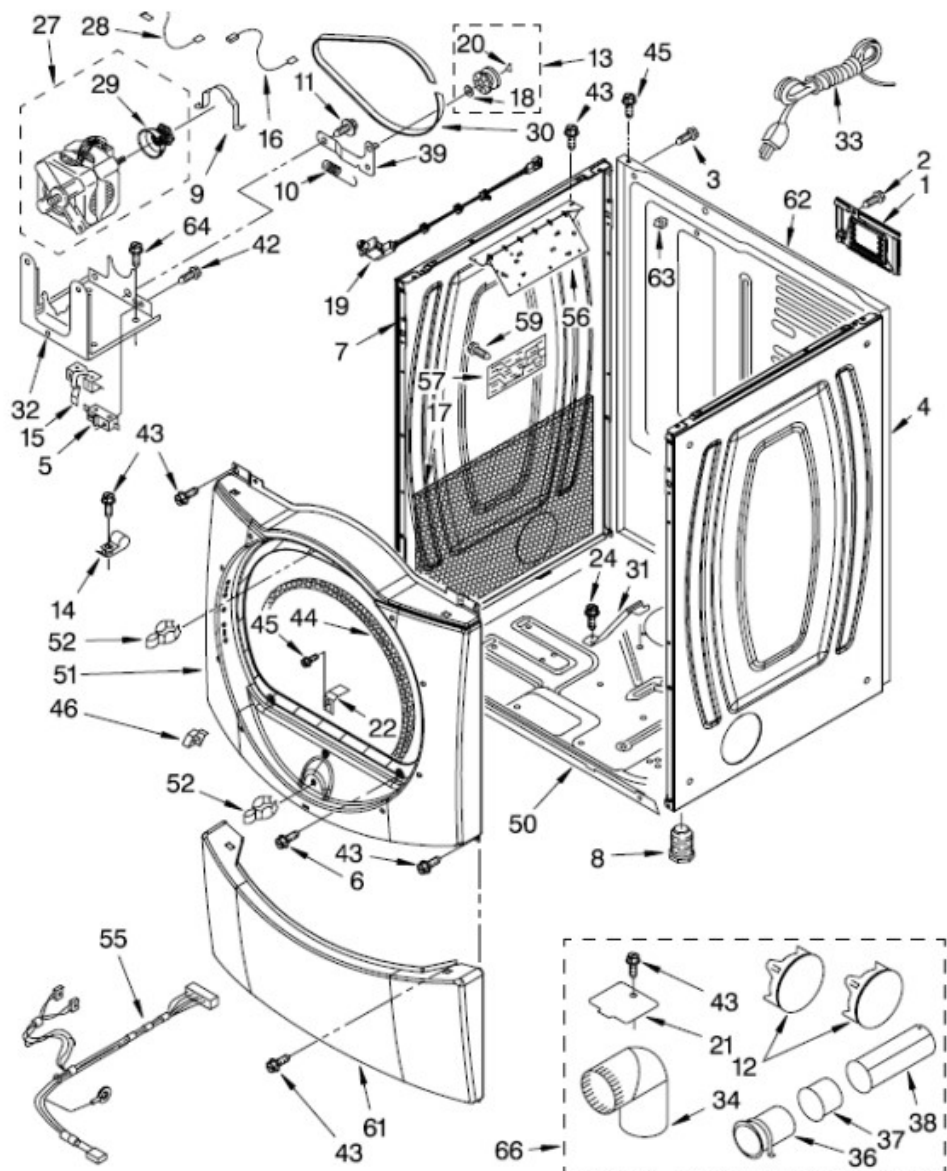

Distribuidor Autorizado

SurteRápido.com

Venta de Refacciones
Electrodomesticas

Secadora Whirlpool WGD9400SU0

Distribuidor Autorizado

SurteRápido.com

Venta de Refacciones
Electrodomesticas

Secadora Whirlpool WGD9400SU0

WGD9400SU0

Marca		Whirlpool	
Capacidad		14 Kgs.	
Color		Gris	
CABINET PARTS			
Ref	Descripción	Cant	Numero de Parte
1	Cover, Terminal Block	1	8317340
2	Screw, 818 x 3/8	1	3390814
3	Screw, 1032 x 5/8	1	697776
4	Panel, Side (R.H.)	1	W10095480
5	Switch, Broken Belt	1	3394881
6	Screw, 1016 x 1/2	1	3357011
7	Panel, Side (L.H.)	1	W10095440
8	Foot, Dryer	1	3392100
9	Clamp, Motor (2)	2	660658
10	Spring, Idler	1	3387374
11	Retainer, Idler	1	3389420
12	Plug, Multivent	1	8579115
13	Pulley Assembly	1	3388672
14	Bracket, Gas Pipe	1	3978776
15	Lever, Snap Switch	1	8066120
16	Wire, Belt Switch	1	3394081
17	Sound Panel	1	8564132
18	Washer, Thrust	1	233520
19	Assembly, Door Switch	1	8574875
20	Tri Ring	1	690997
21	CoverPlate	1	8066115
22	Ramp, Door	1	8529053
24	Screw, 818 x 3/8	1	693995
27	Motor Assembly 60 HZ.	1	8538263
28	Wire, Jumper	1	3398948
29	Pulley 60 HZ.	1	8578220
30	Belt, Drive	1	3387610
31	Bracket, Burner	1	8529757
32	Bracket, Motor	1	3387118
33	Cord, Power	1	3401401
34	4" 90 Elbow	1	49026
36	Exhaust Pipe & Bracket	1	8563747
37	Exhaust Pipe (Short)	1	8563750
38	Exhaust Pipe (Long)	1	8563749
39	Idler Bracket	1	3388674
42	Screw, 620 x 1 1/16	1	98129
43	Screw, 818 x 1/2	1	3390647
44	Seal, Front Panel	1	3387242
45	Screw, 1016 x 1/2	1	3393008
46	Clip, Toe Panel	1	8519459
50	Base, Cabinet	1	8519207
51	Front Panel	1	8578940
52	Strike, Door (2)	2	696144