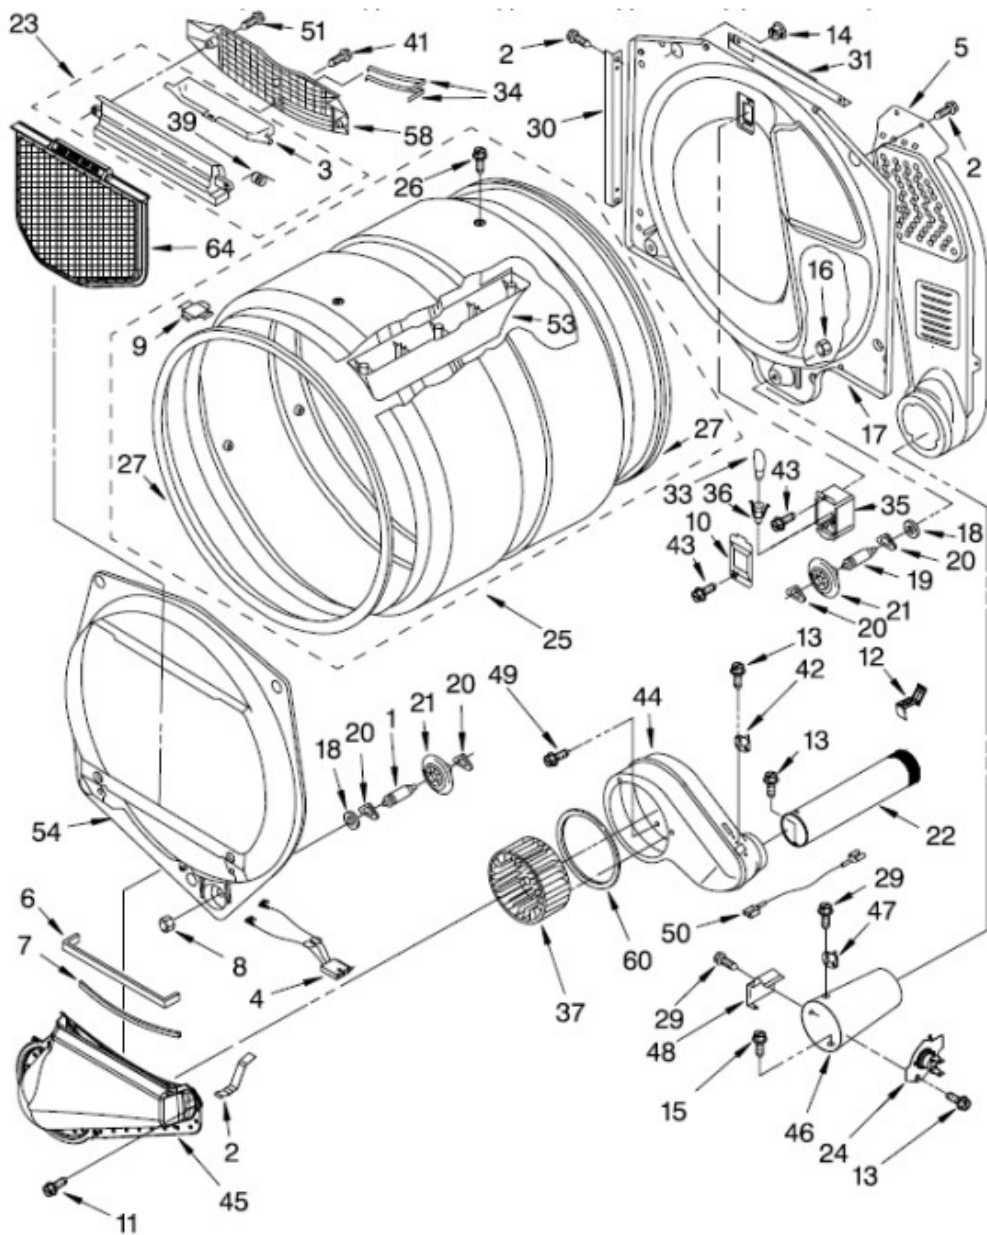

Distribuidor Autorizado

SurteRápido.com

Venta de Refacciones
Electrodomesticas

Secadora Whirlpool WGD9400SU0

Distribuidor Autorizado

SurteRápido.com

Venta de Refacciones
Electrodomesticas

Secadora Whirlpool WGD9400SU0

WGD9400SU0

Marca		Whirlpool	
Capacidad		14 Kgs.	
Color		Gris	
BULKHEAD PARTS			
R e f	Descripción	C a n t	Numero de Parte
1	Shaft, R.H. Thread	1	8575324
2	ClipSpring	1	8066208
3	Door, Lint Screen	1	3394984
4	Harness, Sensor	1	3406653
5	Air Duct Assembly	1	3394346
6	Seal, Outlet Housing	1	697813
7	Seal, Drum Front	1	697814
8	Nut, 3/8 x 16(R.H.)	1	3934666
9	Drum HolePlug	1	8066086
10	Lens, Drum Light	1	3402841
11	Screw, 818 x 1/2	1	359625
12	Clip, Exhaust Pipe	1	8572105
13	Screw, 818 x 5/16	1	8533971
14	Plug, Rear Bulkhead	1	8529007
15	Screw, 818 x 3/8	1	693995
16	Nut, 3/816 (L.H.)	1	W10001120
17	Bulkhead, Rear	1	8520836
18	Washer, Support	1	3387459
19	Shaft, L.H. Thread	1	8575325
20	Ring, Tri	1	690997
21	Roller, Support	1	8536973
22	Exhaust Pipe	1	8563745
23	Housing, Outlet	1	3394985
24	Thermal, CutOff	1	8573713
25	Complete Drum Assembly	1	697282
26	Screw, 1116 x 3/4	1	W10109200
27	Seal, Drum	1	697694
29	Screw, 818 x 3/8	1	90767
30	Channel Bracket, Rear Bulkhead (2)	1	8519221
31	Bracket, Upper Rear Bulkhead	1	8571651
33	Bulb, Light	1	3406124
34	Electrode, Sensor	1	3387223
35	Bracket, Drum Light	1	3977373
36	Socket Assembly	1	3403634
37	Wheel, Blower	1	697772
39	Spring, Lint Screen Door	1	3394986
41	Screw, 818 x 1/2	1	695240
42	Thermistor	1	8577274
43	Screw, 815 x 1/2	1	487909
44	Housing, Blower	1	8544362
45	Lint Duct Assembly	1	8066168
46	Funnel, Burner	1	8573824
47	Thermostat, HighLimit 205 F (96 C)	1	8573028