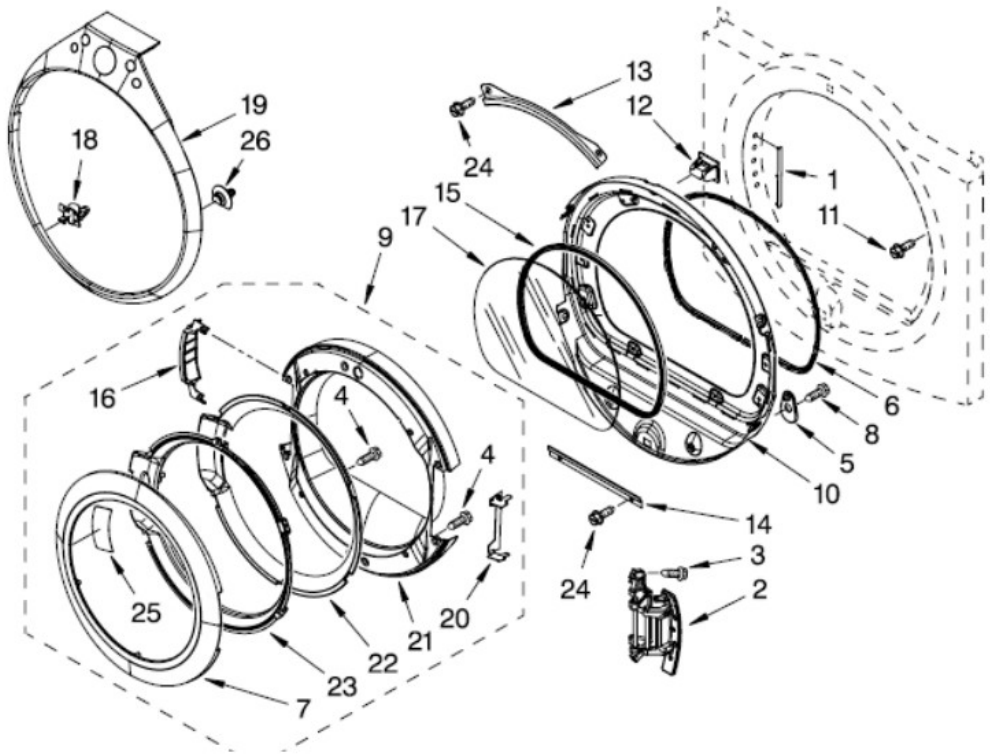

Distribuidor Autorizado

SurteRápido.com

Venta de Refacciones
Electrodomesticas

Secadora Whirlpool WGD9400SU0

Distribuidor Autorizado

SurteRápido.com

Venta de Refacciones
Electrodomesticas

Secadora Whirlpool WGD9400SU0

WGD9400SU0

Marca		Whirlpool	
Capacidad		14 Kgs.	
Color		Gris	
R e f	Descripción	C a n t	Numero de Parte
DOOR PARTS			
1	Label, Hinge Hole	1	W10085230
2	Door Hinge Assembly	1	8577250
3	Screw, 10-24 x 3/64	1	W10017850
4	Screw, 8-18 x 5/8	1	9742177
5	Screw-Plug	1	W10048910
6	Seal-Door	1	8577821
7	Handle, Ring & Pad Assembly		W10047960
8	Screw, 10-16 x 1/2	1	3393008
9	Door Assembly (Outer)	1	8579520
10	Door Assembly (Inner)	1	8578229
11	Screw, 8-18 x 11/16	1	355515
12	Door Catch Assembly	1	3389441
13	Retainer-Window (Upper)	1	8519356
14	Retainer-Window (Lower)	1	8519354
15	Gasket, Window	1	8519353
16	Cover-Hinge, Stationary (LH)	1	8578153
	Cover-Hinge, Stationary (RH)	1	8578152
17	Window	1	8566254
18	Clip-Trim (2)	2	8579460
19	Tear-drop Trim & Clip Assembly	1	W10099330
20	Door Shield	1	W10074630
21	Door, Intermediate	1	8578157
22	Door Mask	1	8578156
23	Door Screen	1	8578155
24	Screw, 10-16 x 3/8	1	3393258
25	Pad-Handle	1	8580116
26	Clip-Trim (6)	6	W10059060