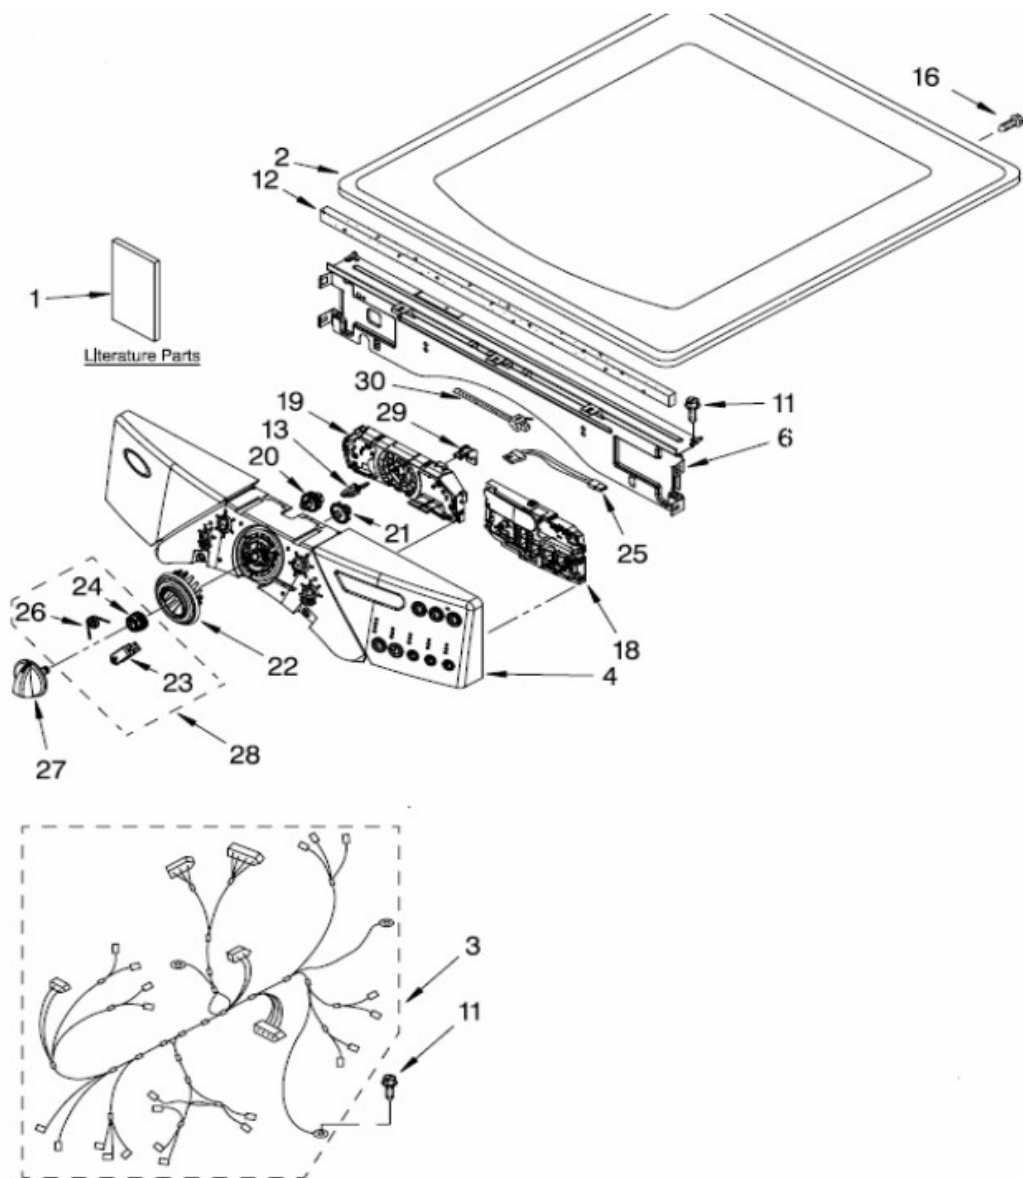

Distribuidor Autorizado

SurteRápido.com

Venta de Refacciones
Electrodomesticas

Secadora Whirlpool WGD9400SU0

Distribuidor Autorizado

SurteRápido.com

Venta de Refacciones
Electrodomesticas

Secadora Whirlpool WGD9400SU0

WGD9400SU0

Marca		Whirlpool	
Capacidad		14 Kgs.	
Color		Gris	
TOP AND CONSOLE PARTS			
Ref	Descripción	Cant	Numero de Parte
2	Top	1	W10114785
3	Harness, Main	1	8579737
4	Panel, Console	1	W10116697
5	Clip, Harness	1	3394427
6	Bracket, Console	1	W10006840
7	Connector, Sensor	1	353424
8	Terminal	1	94614
9	Plug, Terminal	1	3936144
10	Terminal	1	94613
11	Screw, 818 x 1/2	1	3390647
12	FoamSeal	1	W10112267
13	ArrayPower	1	W10030070
14	Connector, 7Circuit	1	3936150
15	Connector, (Motor)	1	3395683
16	Screw, 818 x 1/2	1	8281225
17	Connector, 5Circuit	1	2203186
18	UserInterface (Right)	1	W10031430
19	UserInterface Center	1	W10048210
20	EncoderWheel	1	W10012430
21	RetainerSnap	1	W10012440
22	Knob, Light Ring	1	W10012410
23	Rast, Wheel Assy.	1	W10012810
24	Detent Wheel	2	W10012460
25	Harness, Communication	1	W10071240
26	Knob, Spring	1	W10012820
27	Knob, Control	1	W10116704
28	Encoder, Wheel	1	280230
29	ClipHarness (4)	1	W10112268
30	Tie, Cable	1	3391018