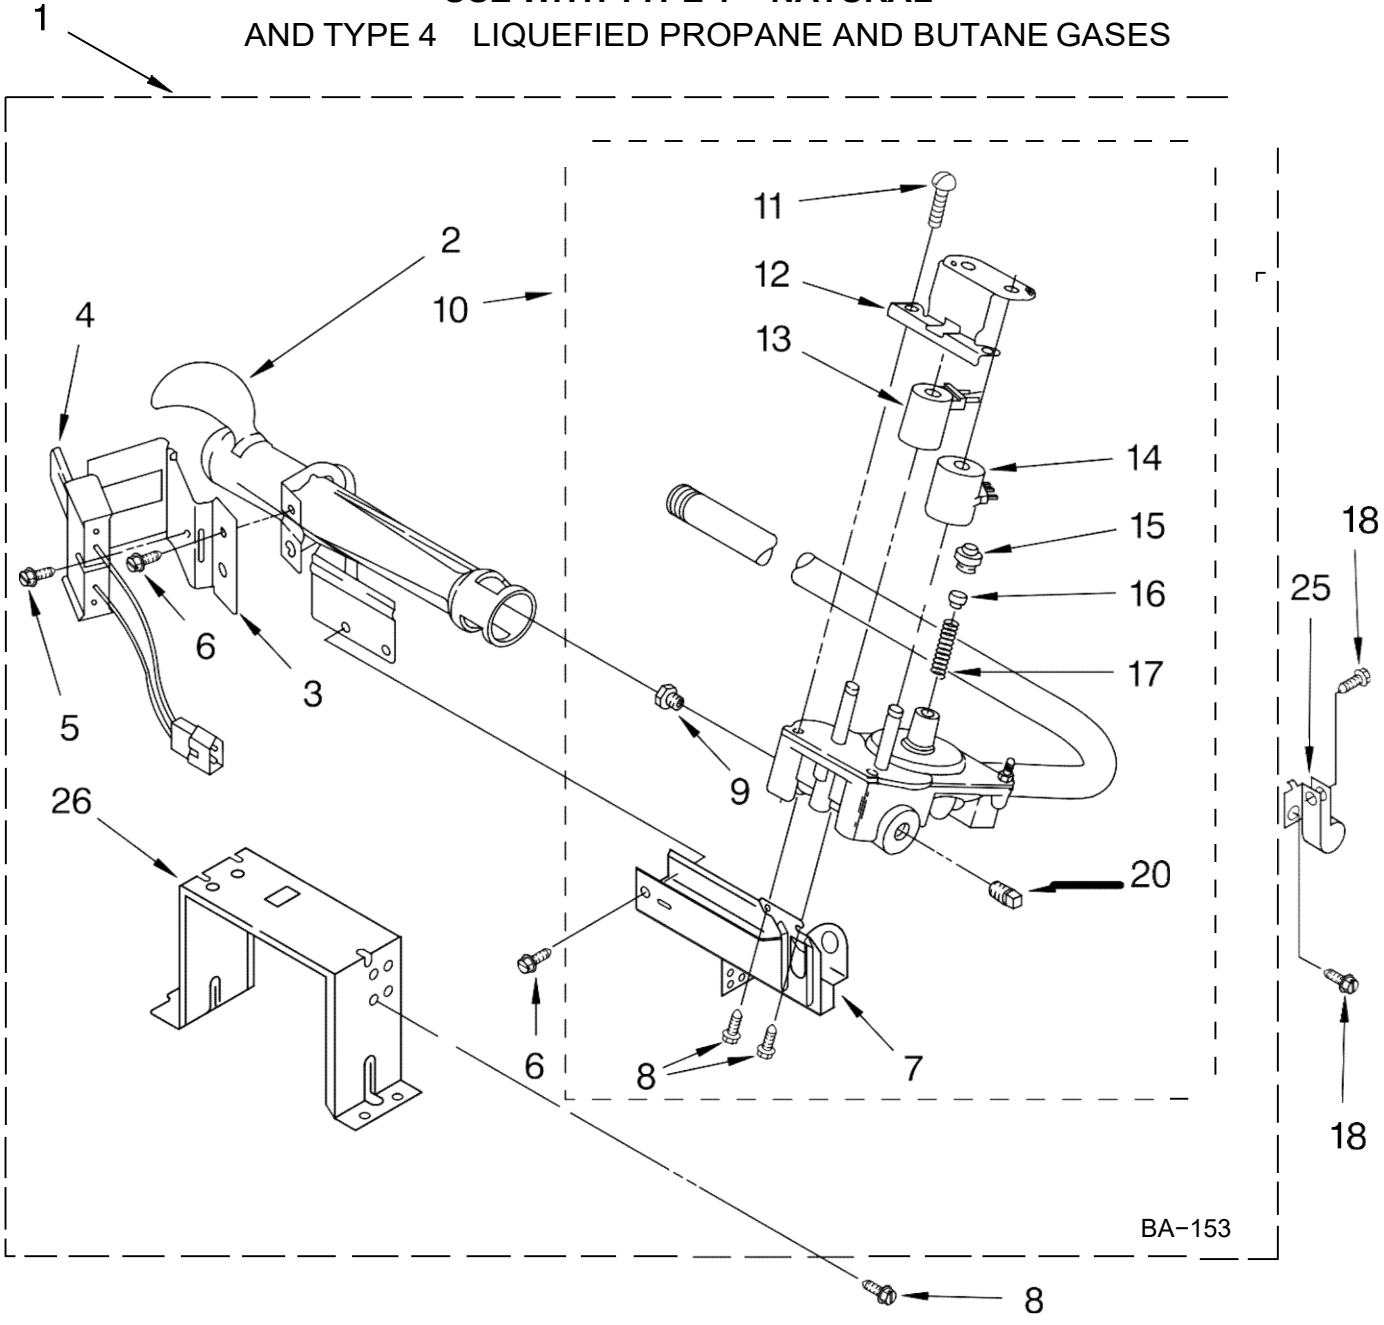

**USE WITH TYPE 1 - NATURAL
AND TYPE 4 LIQUEFIED PROPANE AND BUTANE GASES**

FOR ORDERING INFORMATION REFER TO PARTS PRICE LIST

Secadora Whirlpool WGD9400SW0

**USE WITH TYPE 1 – NATURAL
AND TYPE 4 LIQUEFIED PROPANE AND BUTANE GASES**

Illus. No.	Part No.	DESCRIPTION
1	8576353	Burner Assembly 60 Hz. (Type 1) (White Rodgers)
2	688617	Tube, Burner
3	694298	Bracket, Ignitor
4	686590	Ignitor
5	3393909	Screw & Washer (8-32 x 7/8)
6	343641	Screw, 10-16 x 1/2
7	3389871	Base, Burner
8	3387057	Screw, 8-18 x 3/8
9		Orifice, Burner 15418 Type 1 15422 Type 4 (Butane) 234867 Type 4 (Propane)
10	8281914	Valve, Gas 60 Hz. (Complete) (Includes Pipe & Illus. #7).
11	694421	Screw, 8-32 x 1/2 (2)
12	694538	Bracket, Coil
13	694540	Coil, 60 Hz. (2 Terminal) (Main)
14	694539	Coil, 60 Hz. (Split) (3 Terminal) (Pilot Position)
15	694424	Leak, Limiter
16	694423	Screw, Regulator Adjustment
17	694422	Spring, Regulator
18	3390647	Screw, 8-18 x 1/2
20	239822	Plug, Pipe
25	3387561	Clamp, Pipe
26	3389889	Bracket, Support

Following Parts Not Illustrated

8576846 Conversion Kit
(Type 1)
to Type (4) LPG).