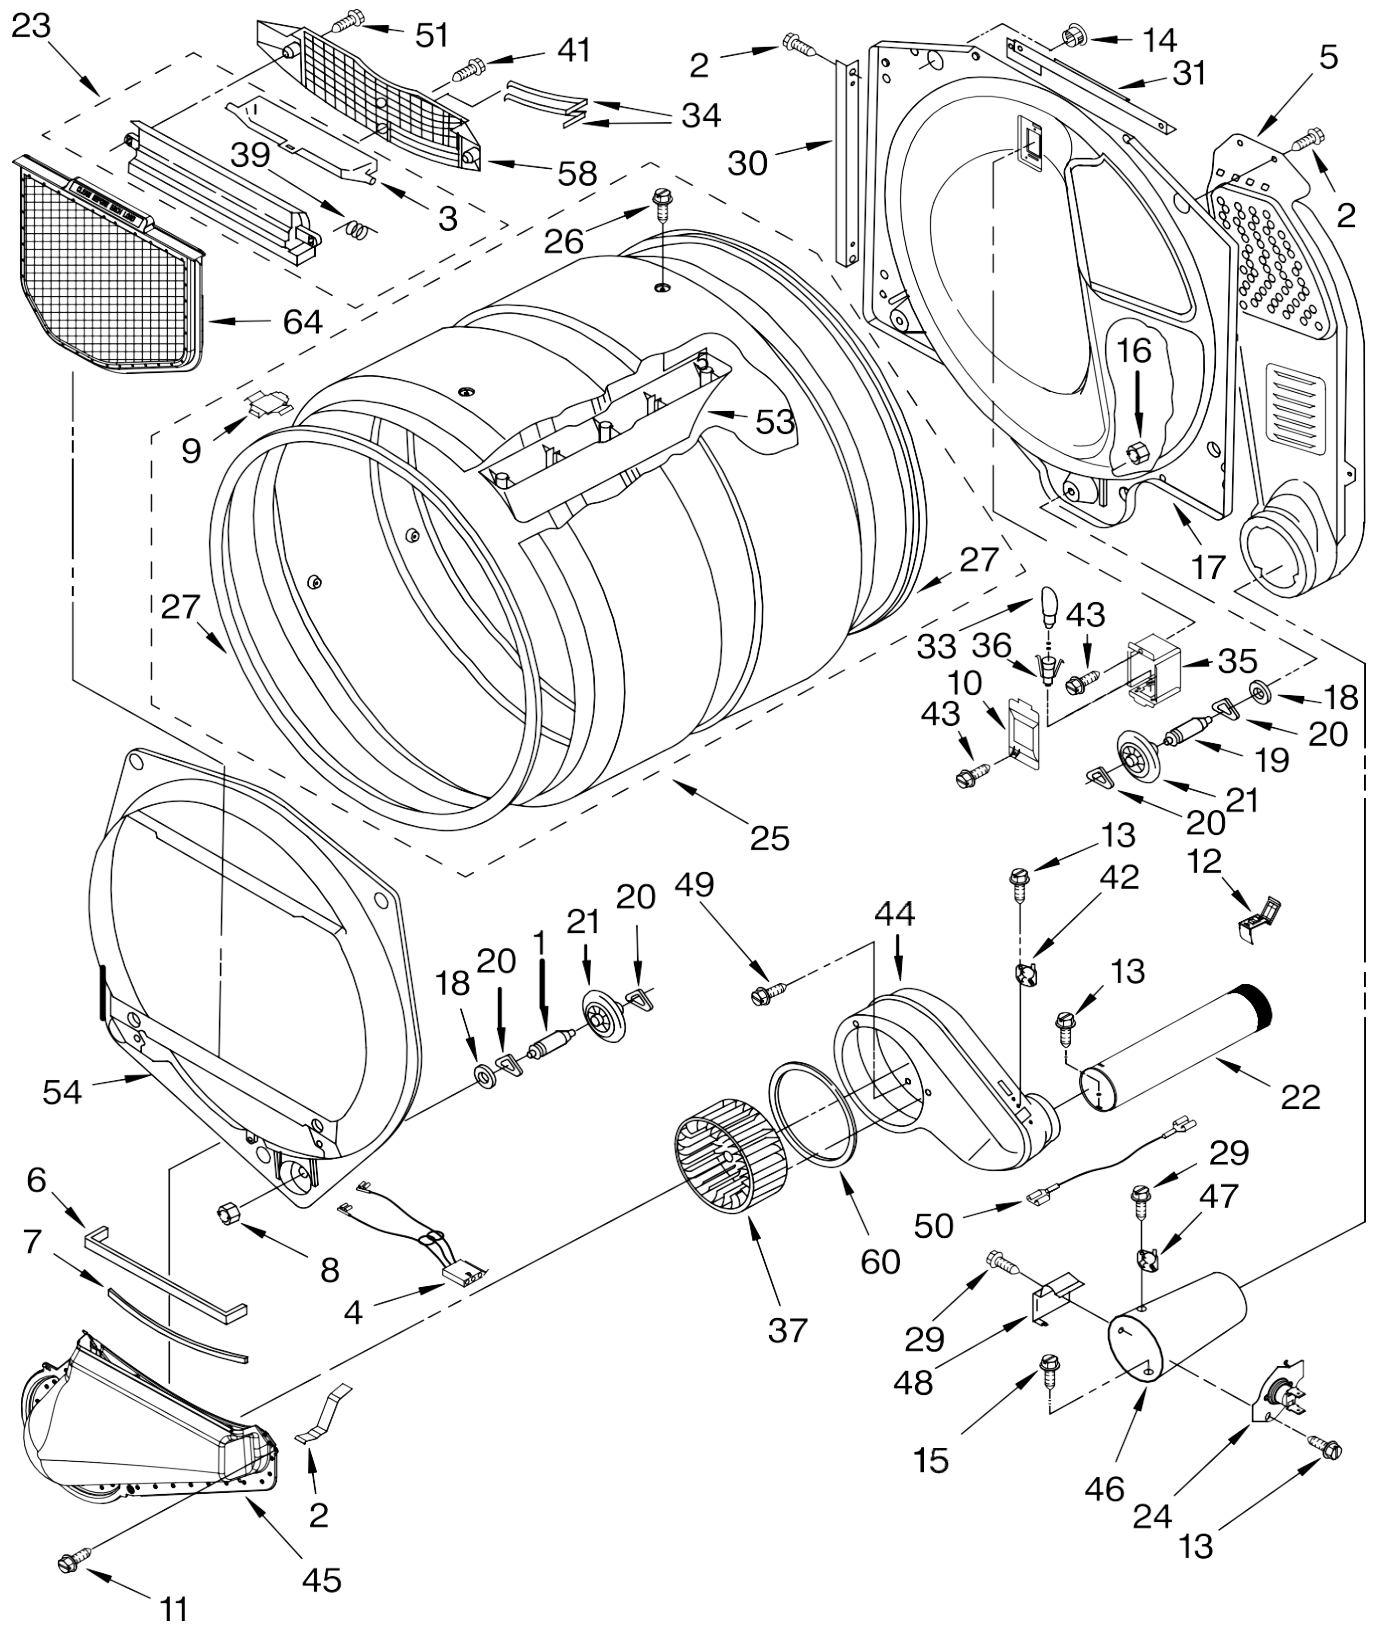

Secadora Whirlpool WGD9400SW0

Illus. No.	Part No.	DESCRIPTION	Illus. No.	Part No.	DESCRIPTION	Illus. No.	Part No.	DESCRIPTION
1	8575324	Shaft, R.H. Thread	17	8520836	Bulkhead, Rear	39	3394986	Spring, Lint
2	8066208	Clip-Spring	18	3387459	Washer, Support			Screen Door
3	3394984	Door, Lint Screen	19	8575325	Shaft, L.H. Thread	41	695240	Screw, 8-18 x 1/2
4	3406653	Harness, Sensor	20	690997	Ring, Tri	42	8577274	Thermistor
5	3394346	Air Duct Assembly	21	8536973	Roller, Support	43	487909	Screw, 8-15 x 1/2
6	697813	Seal, Outlet Housing	22	8563745	Exhaust Pipe	44	8544362	Housing, Blower
7	697814	Seal, Drum Front	23	3394985	Housing, Outlet	45	8066168	Lint Duct Assembly
8	3934666	Nut, 3/8 x 16(R.H.)	24	8573713	Thermal, Cut-Off	46	8573824	Funnel, Burner
9	8066086	Drum Hole Plug	25	697282	Complete Drum Assembly	47	8573028	Thermostat, High-Limit 205°F (96°C)
10	3402841	Lens, Drum Light	26	W10109200	Screw, 11-16 x 3/4	48	338906	Sensor, Radiant
11	359625	Screw, 8-18 x 1/2	27	697694	Seal, Drum	49	489463	Screw, 8-18 x 5/8
12	8572105	Clip, Exhaust Pipe	29	90767	Screw, 8-18 x 3/8	50	3401710	Jumper, TCO Hi-Limit
13	8533971	Screw, 8-18 x 5/16	30	8519221	Channel Bracket, Rear Bulkhead (2)	51	3387230	Screw, 10-16 x 1
14	8529007	Plug, Rear Bulkhead	31	8571651	Bracket, Upper Rear Bulkhead	53	697693	Baffle, Drum
15	693995	Screw, 8-18 x 3/8	33	3406124	Bulb, Light	54	8519245	Bulkhead, Front
16	W10001120	Nut, 3/8-16 (L.H.)	34	3387223	Electrode, Sensor	58	8299979	Grill, Outlet
			35	3977373	Bracket, Drum Light	60	697770	Seal, Cover Plate
			36	3403634	Socket Assembly	64	8572268	Lint, Screen
			37	697772	Wheel, Blower			

FOR ORDERING INFORMATION REFER TO PARTS PRICE LIST