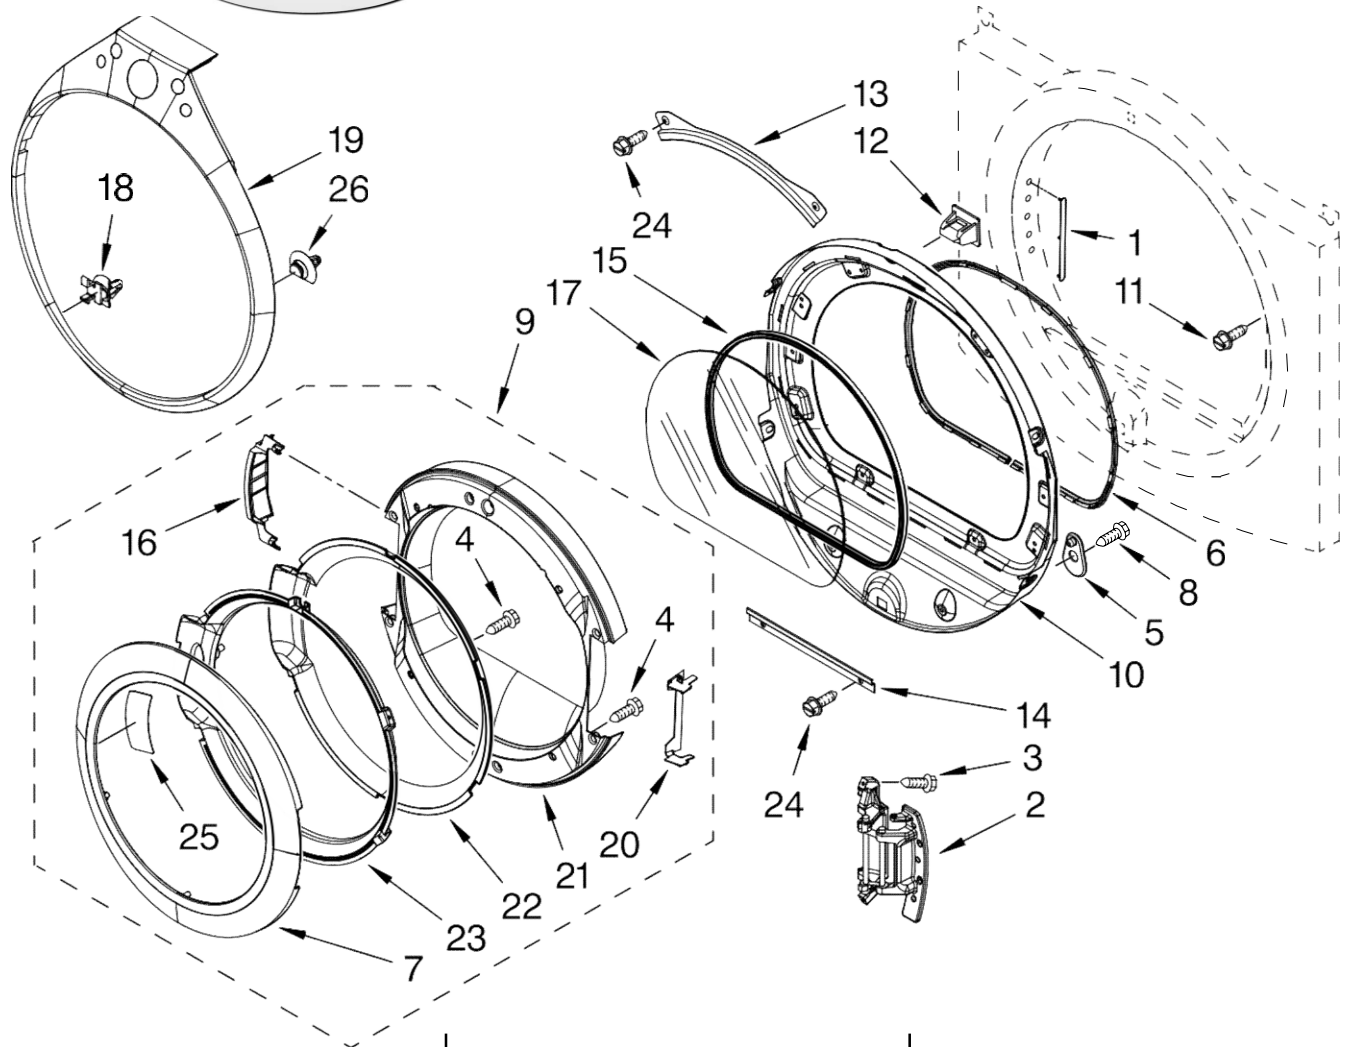

Secadora Whirlpool WGD9400SW0

Illus. No.	Part No.	DESCRIPTION
1	W10085210 White W10085230 Silver	Label, Hinge Hole
2	8577250	Door Hinge Assembly
3	W10017850	Screw, 10-24 x 3/64
4	9742177	Screw, 8-18 x 5/8
5	W10048910	Screw-Plug
6	8577821	Seal-Door
7	W10047960 Chrome W10048070 Black W10048080 Gold W10048010 White/Blue	Handle, Ring & Pad Assembly
8	3393008	Screw, 10-16 x 1/2
9	8579520 Chrome 8579521 Gold 8579514 White/Blue	Door Assembly (Outer)

Illus. No.	Part No.	DESCRIPTION
10	8578229	Door Assembly (Inner) (Includes Illus. 12)
11	355515	Screw, 8-18 x 11/16
12	3389441	Door Catch Assembly
13	8519356	Retainer-Window (Upper)
14	8519354	Retainer-Window (Lower)
15	8519353	Gasket, Window
16	8578153	Cover-Hinge, Stationary (LH) (Following Parts Not Included)
	8578152	Stationary (RH)

Illus. No.	Part No.	DESCRIPTION
17	8566254	Window
18	8579460	Clip-Trim (2)
19	W10107070 Chrome W10107120 Black W10107130 Biscuit W10099210 White/Blue W10107140 Ultimate Silver	Tear-drop Trim & Clip Assembly
20	W10074630	Door Shield
21	8578157	Door, Intermediate
22	8578156	Door Mask
23	8578155	Door Screen
24	3393258	Screw, 10-16 x 3/8
25	8580116	Pad-Handle
26	W10059060	Clip-Trim (6)

FOR ORDERING INFORMATION REFER TO PARTS PRICE LIST