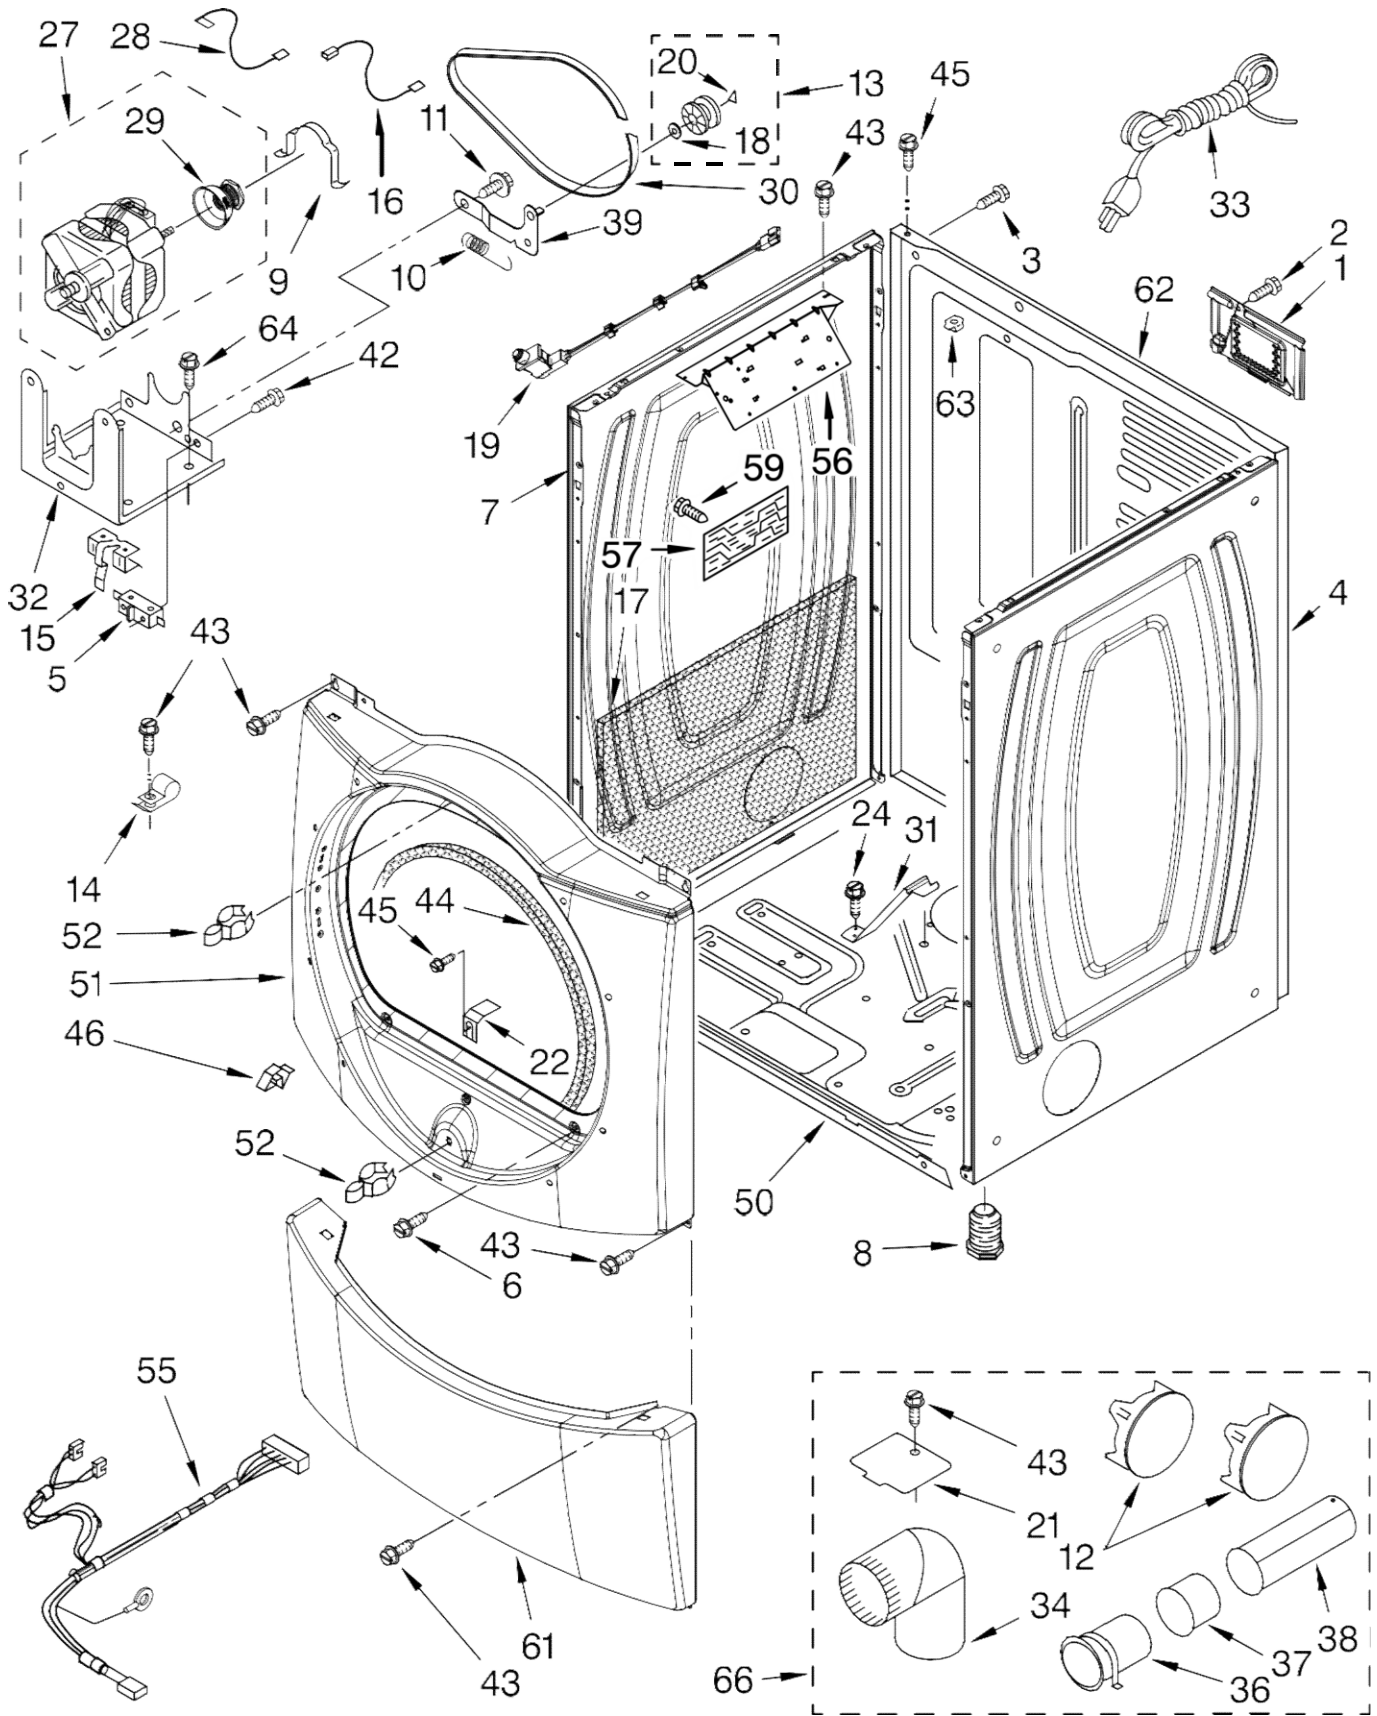

FOR ORDERING INFORMATION REFER TO PARTS PRICE LIST

Illus. No.	Part No.	DESCRIPTION	Illus. No.	Part No.	DESCRIPTION	Illus. No.	Part No.	DESCRIPTION
1		Literature Parts	9	3936144	Plug, Terminal	23	W10012810	Rast, Wheel Assy. (Service Only With Item. 28)
	W10110851	Use & Care Guide	10	94613	Terminal			
	W10110638	Tech Sheet	11	3390647	Screw, 8-18 x 1/2	24	W10012460	Detent Wheel (Service Only With Item. 28)
	W10111226	Guide, Quick Start	12	W10112267	Foam-Seal			
2		Top	13	W10030070	Array-Power	25	W10071240	Harness, Communication
	8519251	White	14	3936150	Connector, 7-Circuit	26	W10012820	Knob, Spring (Service Only With Item. 28)
	8579997	Black	15	3395683	Connector, (Motor)			
	8519252	Biscuit	16	8281225	Screw, 8-18 x 1/2	27		Knob, Control (Includes: Item. 21)
	W10114785	Ultimate Silver	17	2203186	Connector, 5-Circuit		W10116702	White
3	8579737	Harness, Main	18	W10031430	User-Interface (Right)		W10116705	Black
4		Panel, Console (Includes Illus: 20,21,22,27,28.)	19	W10048210	User-Interface Center (Includes Illus: 13.)		W10116703	Biscuit
	W10116695	White	20	W10012430	Encoder-Wheel		W10116706	Blue
	W10116698	Black	21	W10012440	Retainer-Snap	28	280230	Encoder, Wheel Kit (Includes Items: 23, 24 & 26)
	W10116696	Biscuit	22	W10012410	Knob, LightRing (Includes: Illus. 21)			
	W10116699	White/Blue				29	W10112268	Clip-Harness (4)
	W10116697	Ultimate Silver				30	3391018	Tie, Cable
5	3394427	Clip, Harness						
6	W10006840	Bracket, Console (Includes No.12)						
7	353424	Connector, Sensor						
8	94614	Terminal						