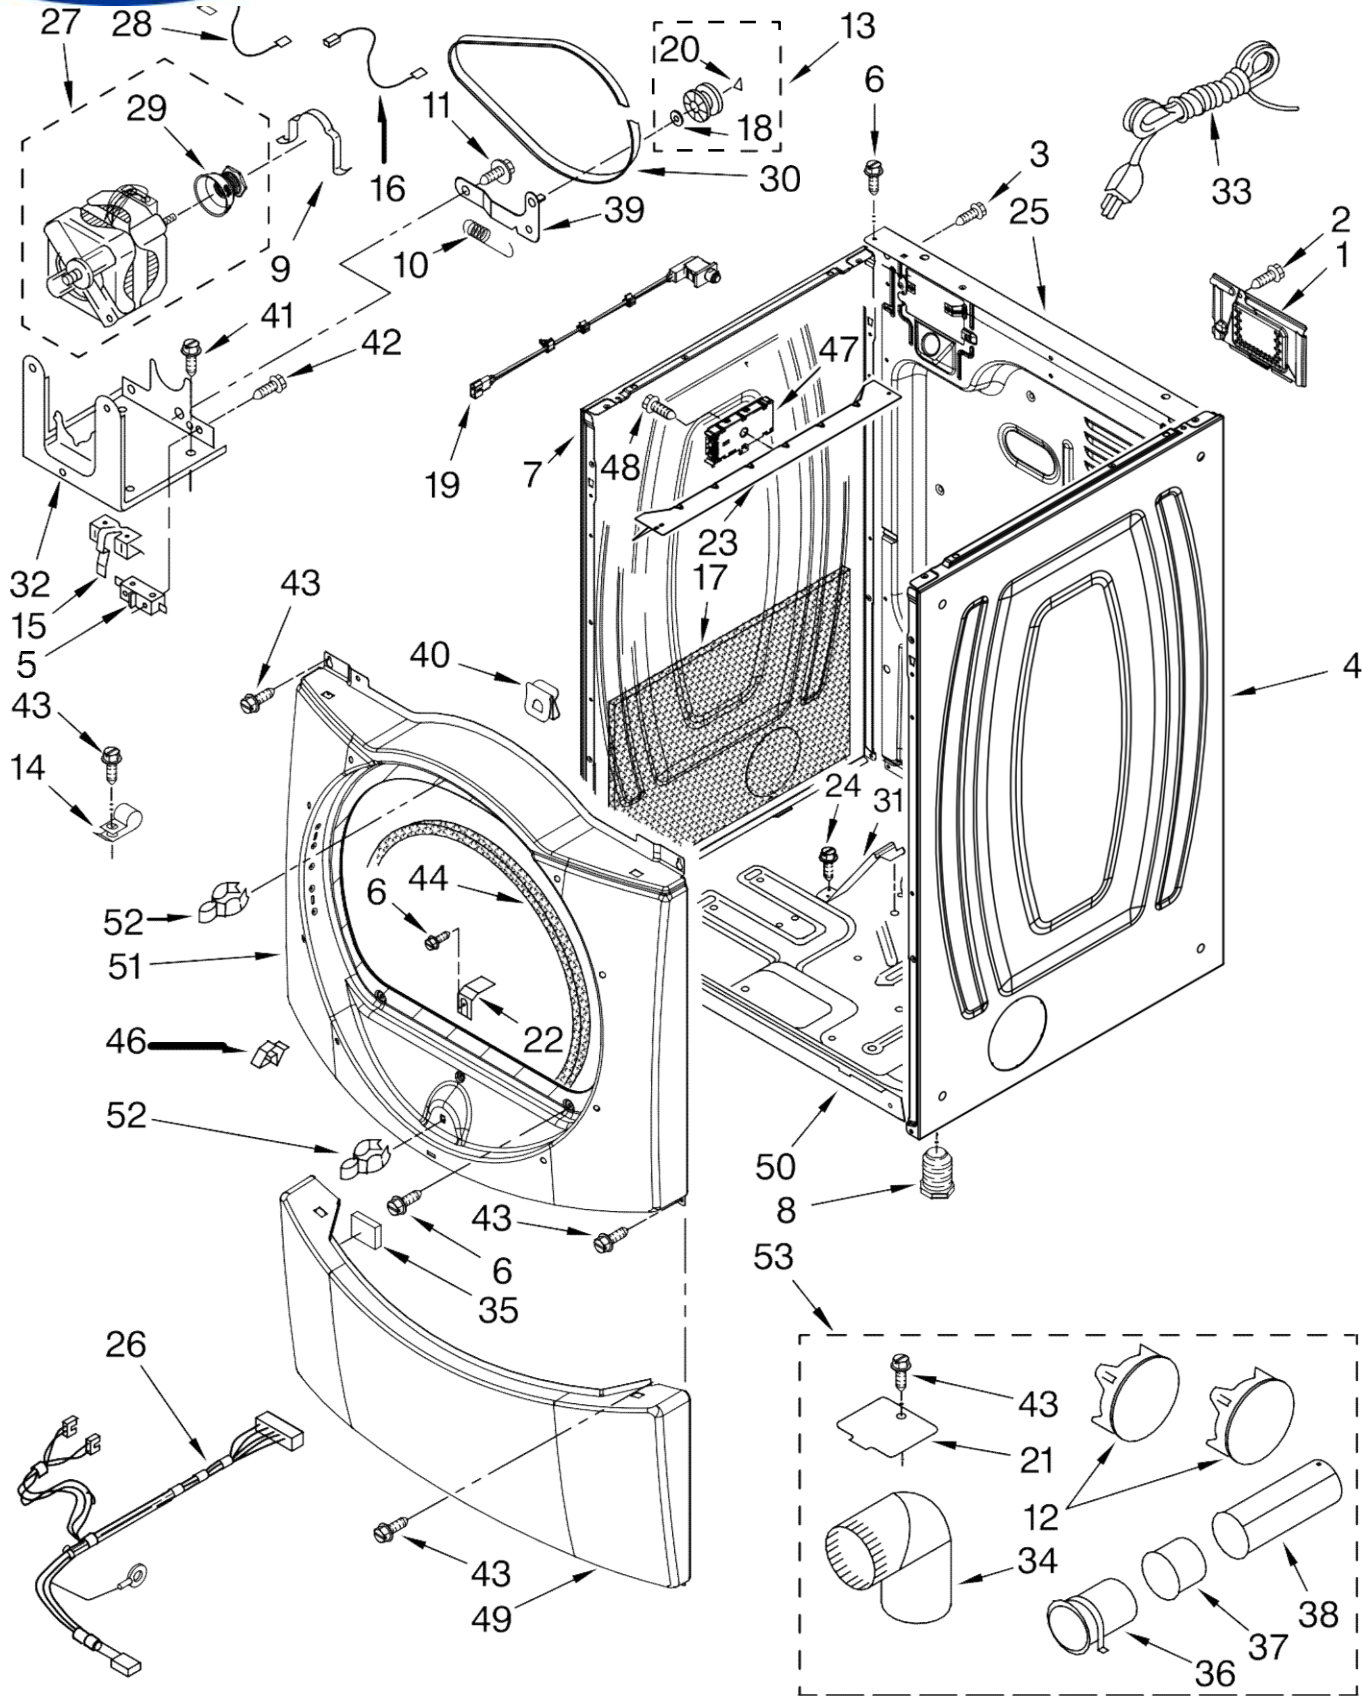

SECADORA WGD9550WL0