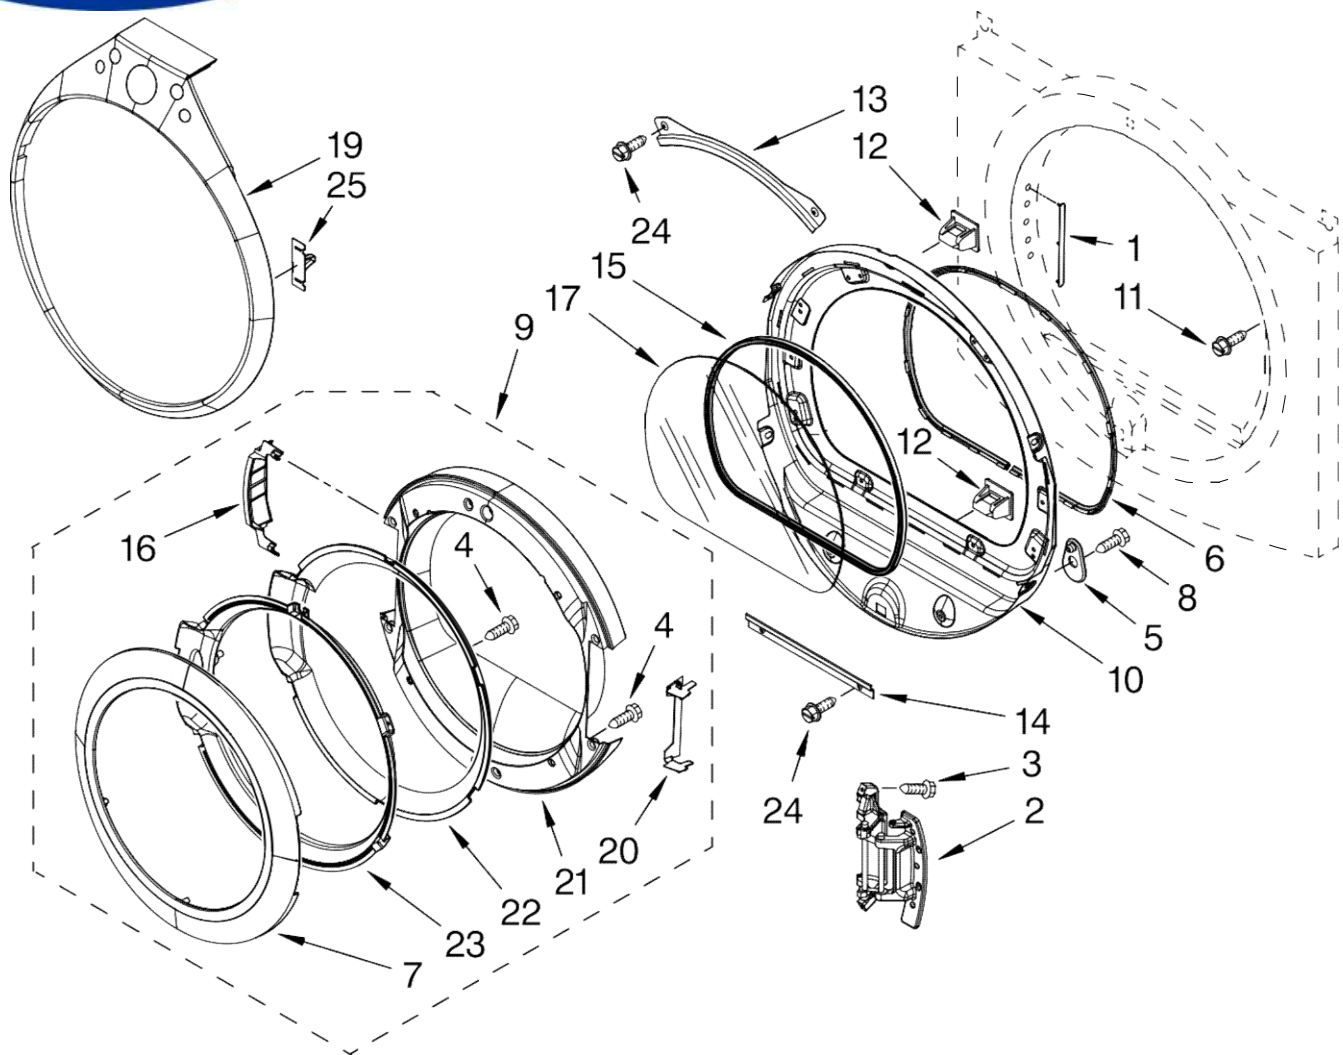

Illus. No.	Part No.	DESCRIPTION
26	W10219342	Screw, 8-16 x 3/4
27	W10166807	Seal, Drum
28	W10128629	Shield, Blower Housing (Includes Illus. 32)
29	90767	Screw, 8-18 x 3/8
30	3392519	Thermal-Fuse (91°C)
31	W10044615	Clip, Push-To-Start
32	3390647	Screw, 8-18 x 1/2
33	3406124	Bulb, Light
34	3387223	Electrode, Sensor
35	8578825	Bracket, Drum Light
36	W10136369	Socket Assembly
37	697772	Wheel, Blower
38	W10049370	Lint, Screen
39	3394986	Spring, Lint Screen Door
40	W10044596	Valve, Water Inlet (Includes Items, 29,52,55 & 65)
41	695240	Screw, 8-18 x 1/2
42	8577274	Thermistor
43	487909	Screw, 8-15 x 1/2
44	8544362	Housing, Blower (Includes Illus. 49.)
45	8066168	Lint Duct Assembly

Illus. No.	Part No.	DESCRIPTION
46	8573824	Funnel, Burner
47	8573028	Thermostat, High-Limit 205F (96°C)
48	338906	Sensor, Radiant
49	489463	Screw, 8-18 x 5/8
50	3401710	Jumper, TCO Hi-Limit
51	3387230	Screw, 10-16 x 1
52	W10184825	Cover, Inlet Valve
53	697693	Baffle, Drum
54	8519245	Bulkhead, Front (Includes Illus. 28 & 32)
55	W10044597	Bracket, Valve
56	W10044598	Hose (Not Servicable Included With Illus. 57)
57	W10179730	Nozzle & Hose Assembly (Includes Items, 59,61,62 & 63)
58	8299979	Grill, Outlet
59	3391018	Tie, Cable
60	697770	Seal, Cover Plate
61	W10044579	Washer, Nozzle
62	W10044628	Nut, Brass
63	W10044629	Nozzle & Screen Assembly

Following Parts Not Illustrated

8576846 Conversion Kit
(Type 1)
to Type (4) LPG).

Illus. No.	Part No.	DESCRIPTION
1	W10085210	Label, Hinge Hole
2	W10139920	Door Hinge Assembly
3	W10159996	Screw, 10-24 x 3/64
4	9742177	Screw, 8-18 x 5/8
5	W10048910	Screw-Plug
6	W10139457	Seal-Door
7	8579502	Handle, Ring Door
8	3400224	Screw, 10-16 x 1/2
9		Door Assembly (Outer)
10	8578229	Door Assembly (Inner) (Includes Illus. 12)