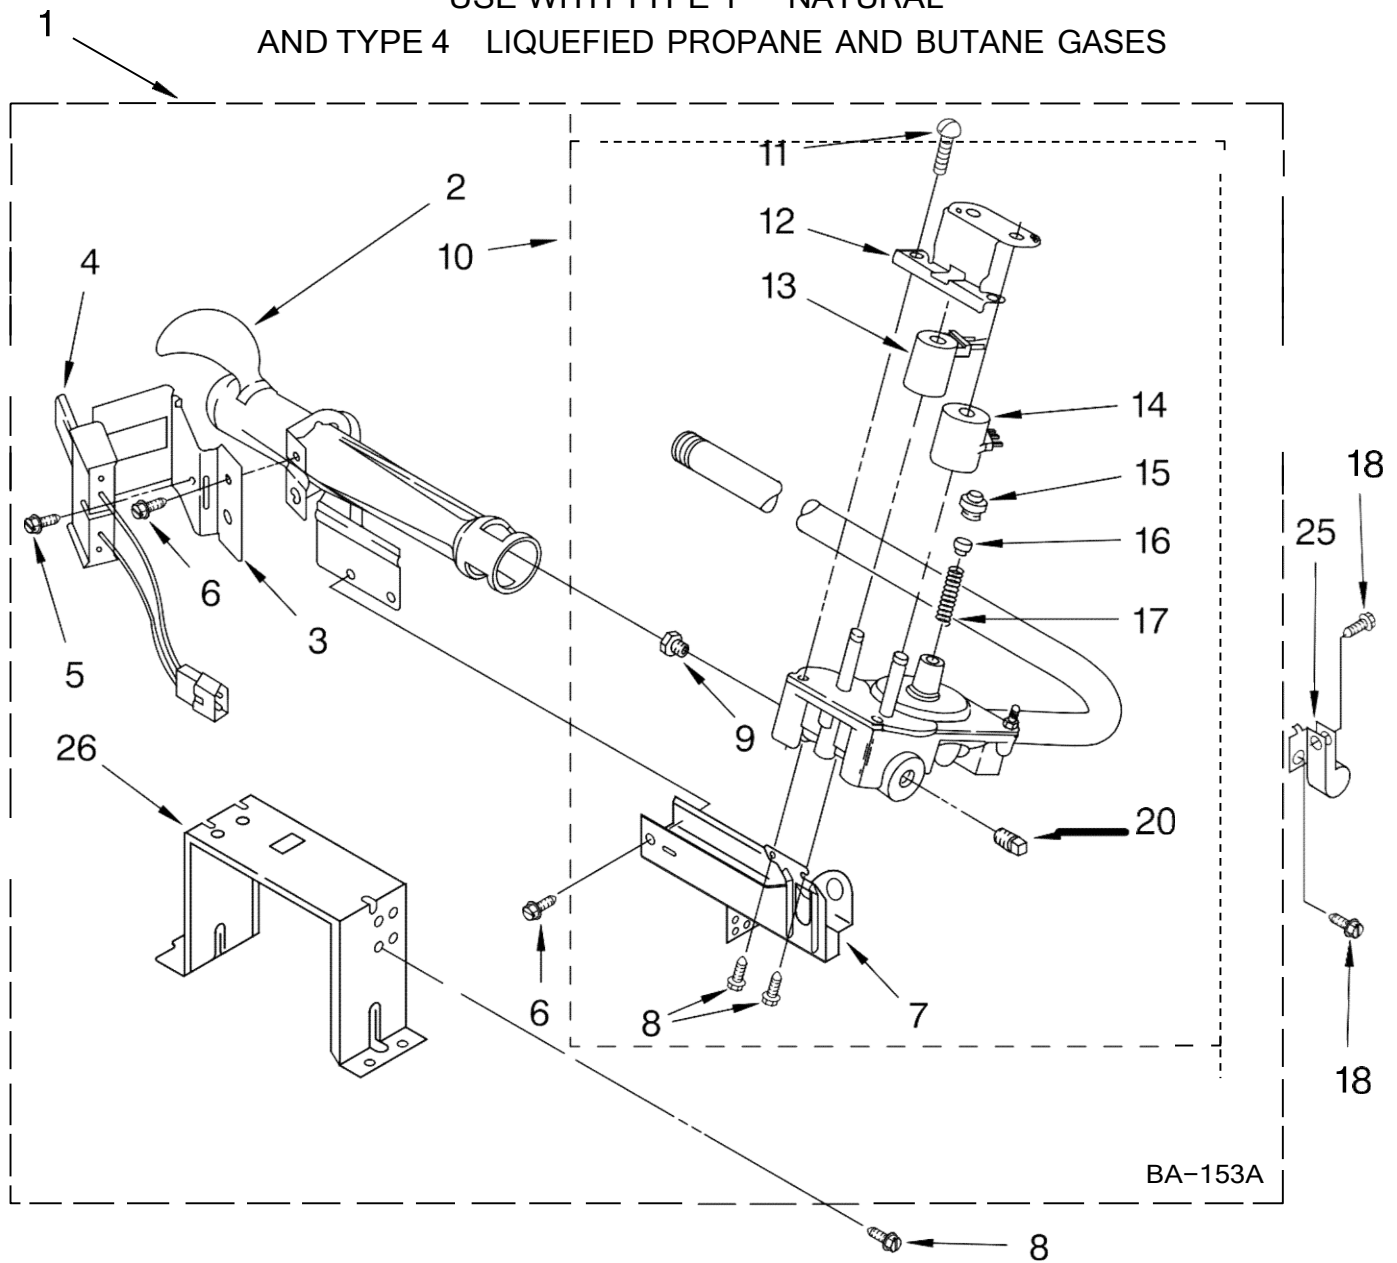

USE WITH TYPE 1 - NATURAL
AND TYPE 4 LIQUEFIED PROPANE AND BUTANE GASES

USE WITH TYPE 1 – NATURAL
AND TYPE 4 LIQUEFIED PROPANE AND BUTANE GASES

Illus. No.	Part No.	DESCRIPTION
1	8576353	Burner Assembly 60 Hz. (Type 1) (White Rodgers)
2	688617	Tube, Burner
3	694298	Bracket, Ignitor
4	686590	Ignitor
5	3393909	Screw & Washer (8-32 x 7/8)
6	343641	Screw, 10-16 x 1/2
7	3389871	Base, Burner
8	3387057	Screw, 8-18 x 3/8
9		Orifice, Burner Type 1 15418 Type 4 (Butane) 15422 Type 4 (Propane) 234867
10	W10118347	Valve, Gas 60 Hz. (Complete) (Includes Pipe & Illus. #7).
11	694421	Screw, 8-32 x 1/2 (2)
12	694538	Bracket, Coil
13	694540	Coil, 60 Hz. (2 Terminal) (Main)
14	694539	Coil, 60 Hz. (Split) (3 Terminal) (Pilot Position)
15	694424	Leak, Limiter
16	694423	Screw, Regulator Adjustment
17	694422	Spring, Regulator
18	3390647	Screw, 8-18 x 1/2
20	239822	Plug, Pipe
25	3387561	Clamp, Pipe
26	3389889	Bracket, Support

Following Parts Not Illustrated

8576846 Conversion Kit
(Type 1)
to Type (4) LPG).