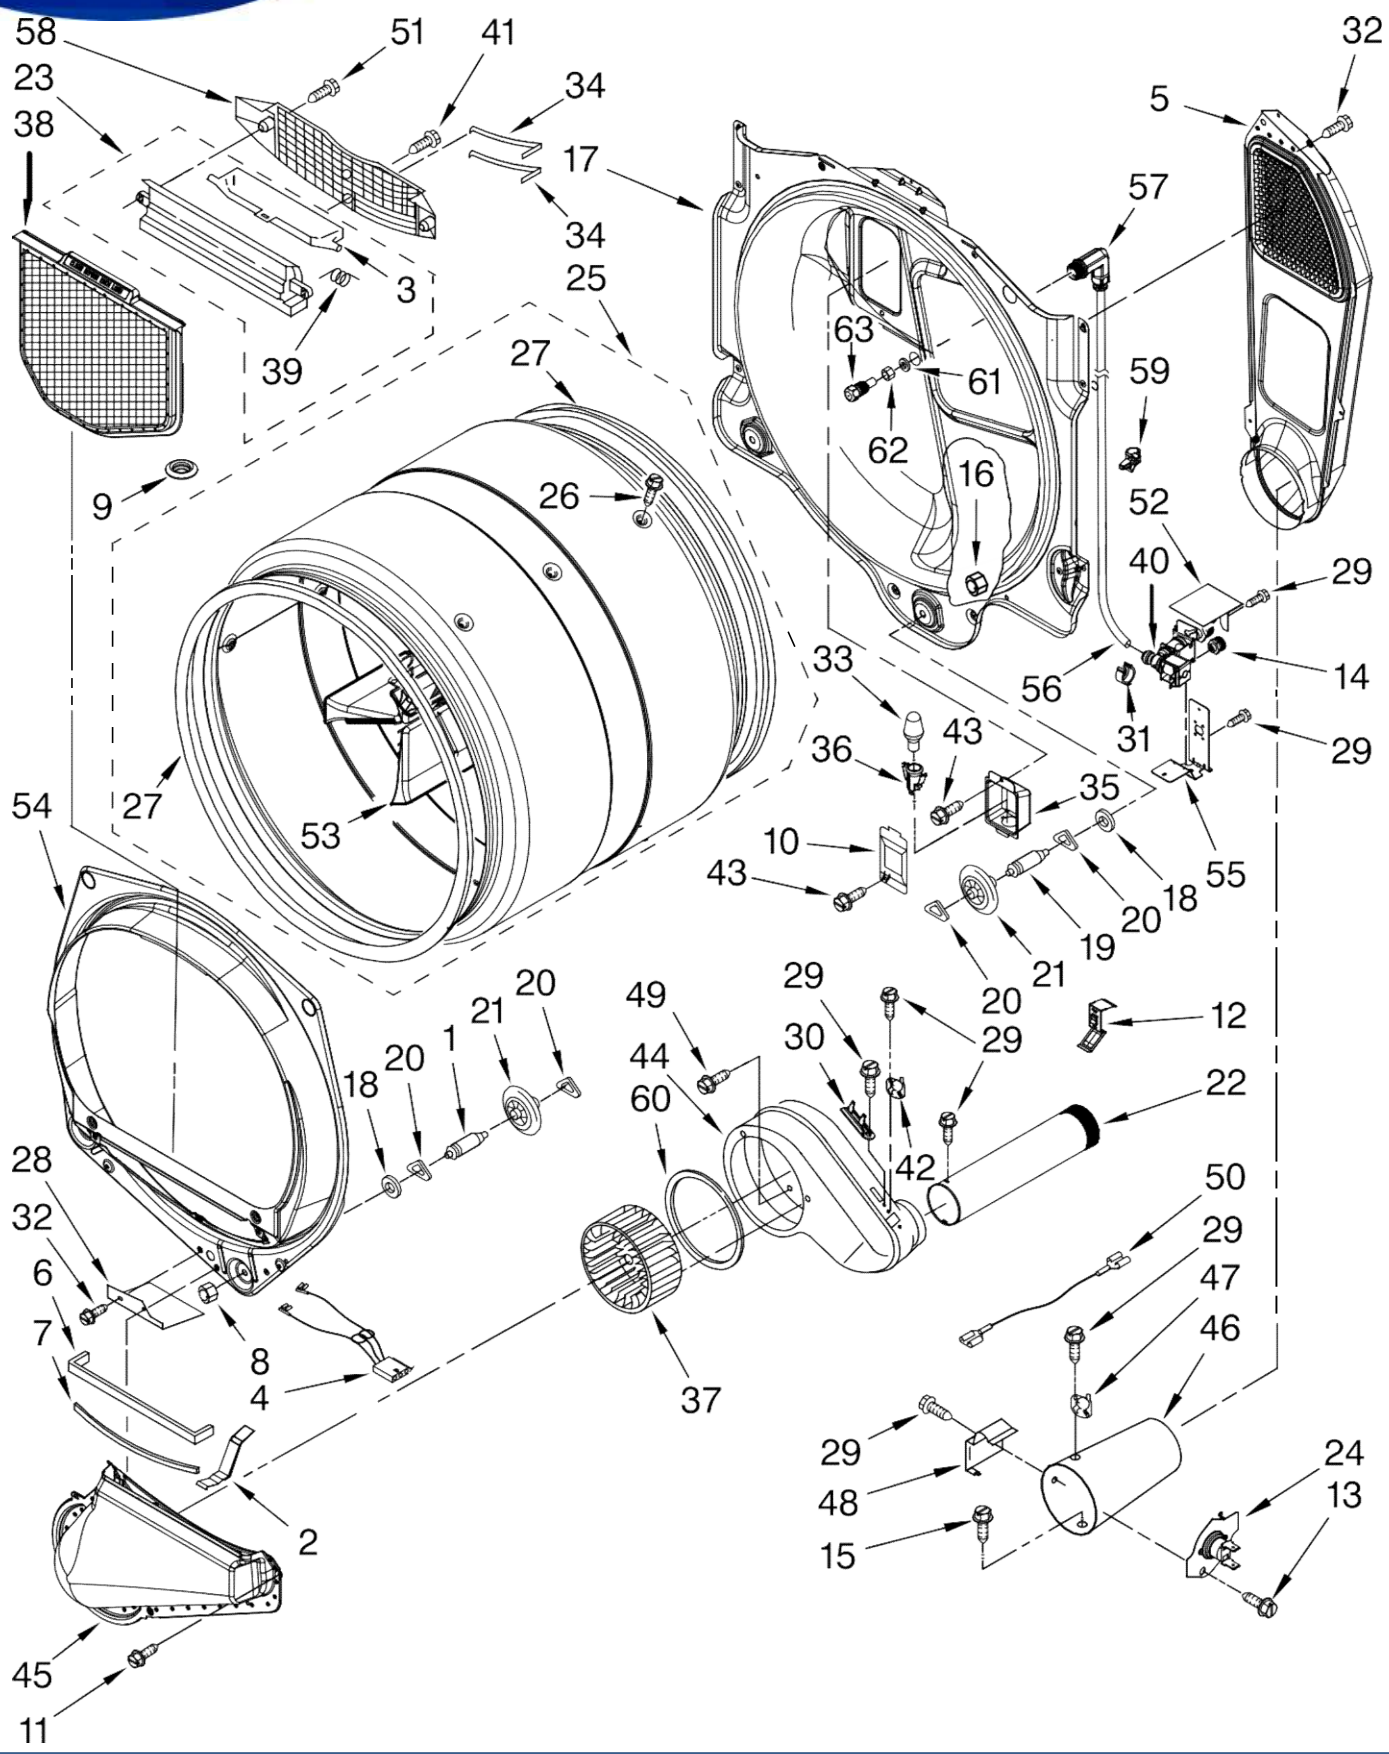

BENITO JUÁREZ #1500 GPE ZITON, CD. GUADALUPE NUEVO LEÓN TEL: 8183377999 Y 49
HORARIOS: LUNES A VIERNES 8:30 A 6:00 PM Y SÁBADOS DE 8:30 A 2:00 PM
www.denek.com

Illus. No.	Part No.	DESCRIPTION
1	8575324	Shaft, R.H. Thread
2	8066208	Clip-Spring
3	3394984	Door, Lint Screen
4	3406653	Harness, Sensor
5	3394346	Air Duct Assembly
6	697813	Seal, Outlet Housing
7	697814	Seal, Drum Front
	3934666	Nut, 3/8 x 16(R.H.)
9	W10128544	Cap, Plug
10	3402841	Lens, Drum Light
11	359625	Screw, 8-18 x 1/2
12	8572105	Clip, Exhaust Pipe
13	8533971	Screw, 8-18 x 5/16
14	W10044605	Coupling, Hose
15	693995	Screw, 8-18 x 3/8
16	W10001120	Nut, 3/8-16 (L.H.)
17	W10133857	Bulkhead, Rear
18	3387459	Washer, Support
19	8575325	Shaft, L.H. Thread
20	690997	Ring, Tri
21	8536973	Roller, Support
22	8563745	Exhaust Pipe
23	3394985	Housing, Outlet
24	8573713	Thermal, Cut-Off
25	W10181466	Complete Drum Assembly

Illus. No.	Part No.	DESCRIPTION
26	W10219342	Screw, 8-16 x 3/4
27	W10166807	Seal, Drum
28	W10128629	Shield, Blower Housing (Includes Illus. 32)
29	90767	Screw, 8-18 x 3/8
30	3392519	Thermal-Fuse (91°C)
31	W10044615	Clip, Push-To-Start
32	3390647	Screw, 8-18 x 1/2
33	3406124	Bulb, Light
34	3387223	Electrode, Sensor
35	8578825	Bracket, Drum Light
36	W10136369	Socket Assembly
37	697772	Wheel, Blower
38	W10049370	Lint, Screen
39	3394986	Spring, Lint Screen Door
40	W10044596	Valve, Water Inlet (Includes Items, 29,52,55 & 65)
41	695240	Screw, 8-18 x 1/2
42	8577274	Thermistor
43	487909	Screw, 8-15 x 1/2
44	8544362	Housing, Blower (Includes Illus. 49.)
45	8066168	Lint Duct Assembly

Illus. No.	Part No.	DESCRIPTION
46	8573824	Funnel, Burner
47	8573028	Thermostat, High-Limit 205F (96°C)
48	338906	Sensor, Radiant
49	489463	Screw, 8-18 x 5/8
50	3401710	Jumper, TCO Hi-Limit
51	3387230	Screw, 10-16 x 1
52	W10184825	Cover, Inlet Valve
53	697693	Baffle, Drum
54	8519245	Bulkhead, Front (Includes Illus. 28 & 32)
55	W10044597	Bracket, Valve
56	W10044598	Hose (Not Servicable Included With Illus. 57)
57	W10179730	Nozzle & Hose Assembly (Includes Items, 59,61,62 & 63)
58	8299979	Grill, Outlet
59	3391018	Tie, Cable
60	697770	Seal, Cover Plate
61	W10044579	Washer, Nozzle
62	W10044628	Nut, Brass
63	W10044629	Nozzle & Screen Assembly