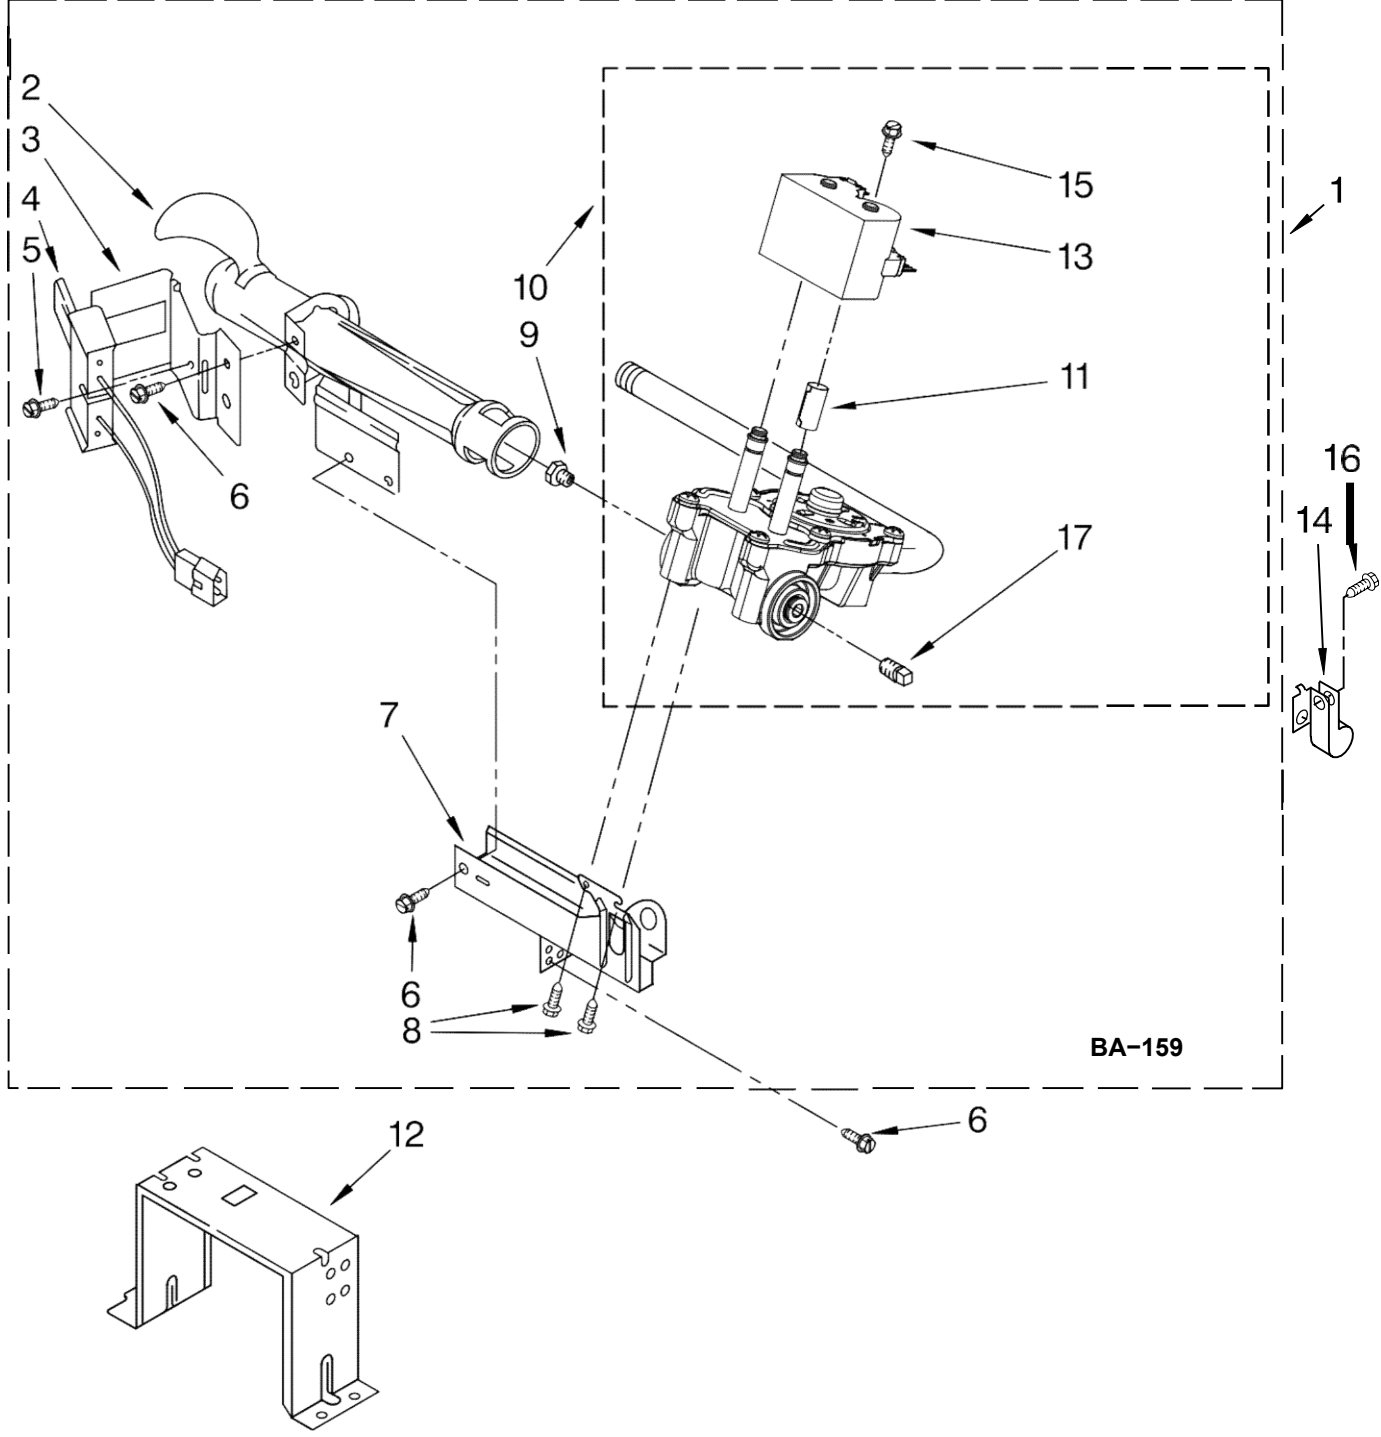

SECADORA WGD9550WL2

USE WITH TYPE 1 – NATURAL, TYPE 2 – MIXED,
AND TYPE 4 – LIQUEFIED PROPANE AND BUTANE GASES

USE WITH TYPE 1 – NATURAL, TYPE 2 – MIXED,
AND TYPE 4 – LIQUEFIED PROPANE AND BUTANE GASES

Illus. No.	Part No.	DESCRIPTION
1	W10293911	Burner Assembly 60 Hz. (Type 1 & 2)
2	688617	Tube, Burner
3	694298	Bracket, Ignitor
4	686590	Ignitor
5	3393909	Screw & Washer (8-32 x 5/8)
6	343641	Screw, 10-16 x 1/2
7	3389871	Base, Burner
8	3387057	Screw, 8-18 x 3/8 (3)
9	15418	Orifice, Burner Type 1
10	W10175144	Valve, Gas 60 Hz. (Complete) (Includes Pipe & Illus. No. 7)
11	W10295524	Sleeve-Magnetic
12	3389889	Bracket, Support
13	W10273784	Coil, 60 Hz.
14	3978776	Clamp, Pipe
15	326049536	Screw, Coil
16	3390647	Screw, 8-18 x 1/2
17	W10295523	Plug, Pipe

Following Parts Not Illustrated

W10293913 Conversion Kit
(Type 1 and 2)
to Type (4) L.P.G.