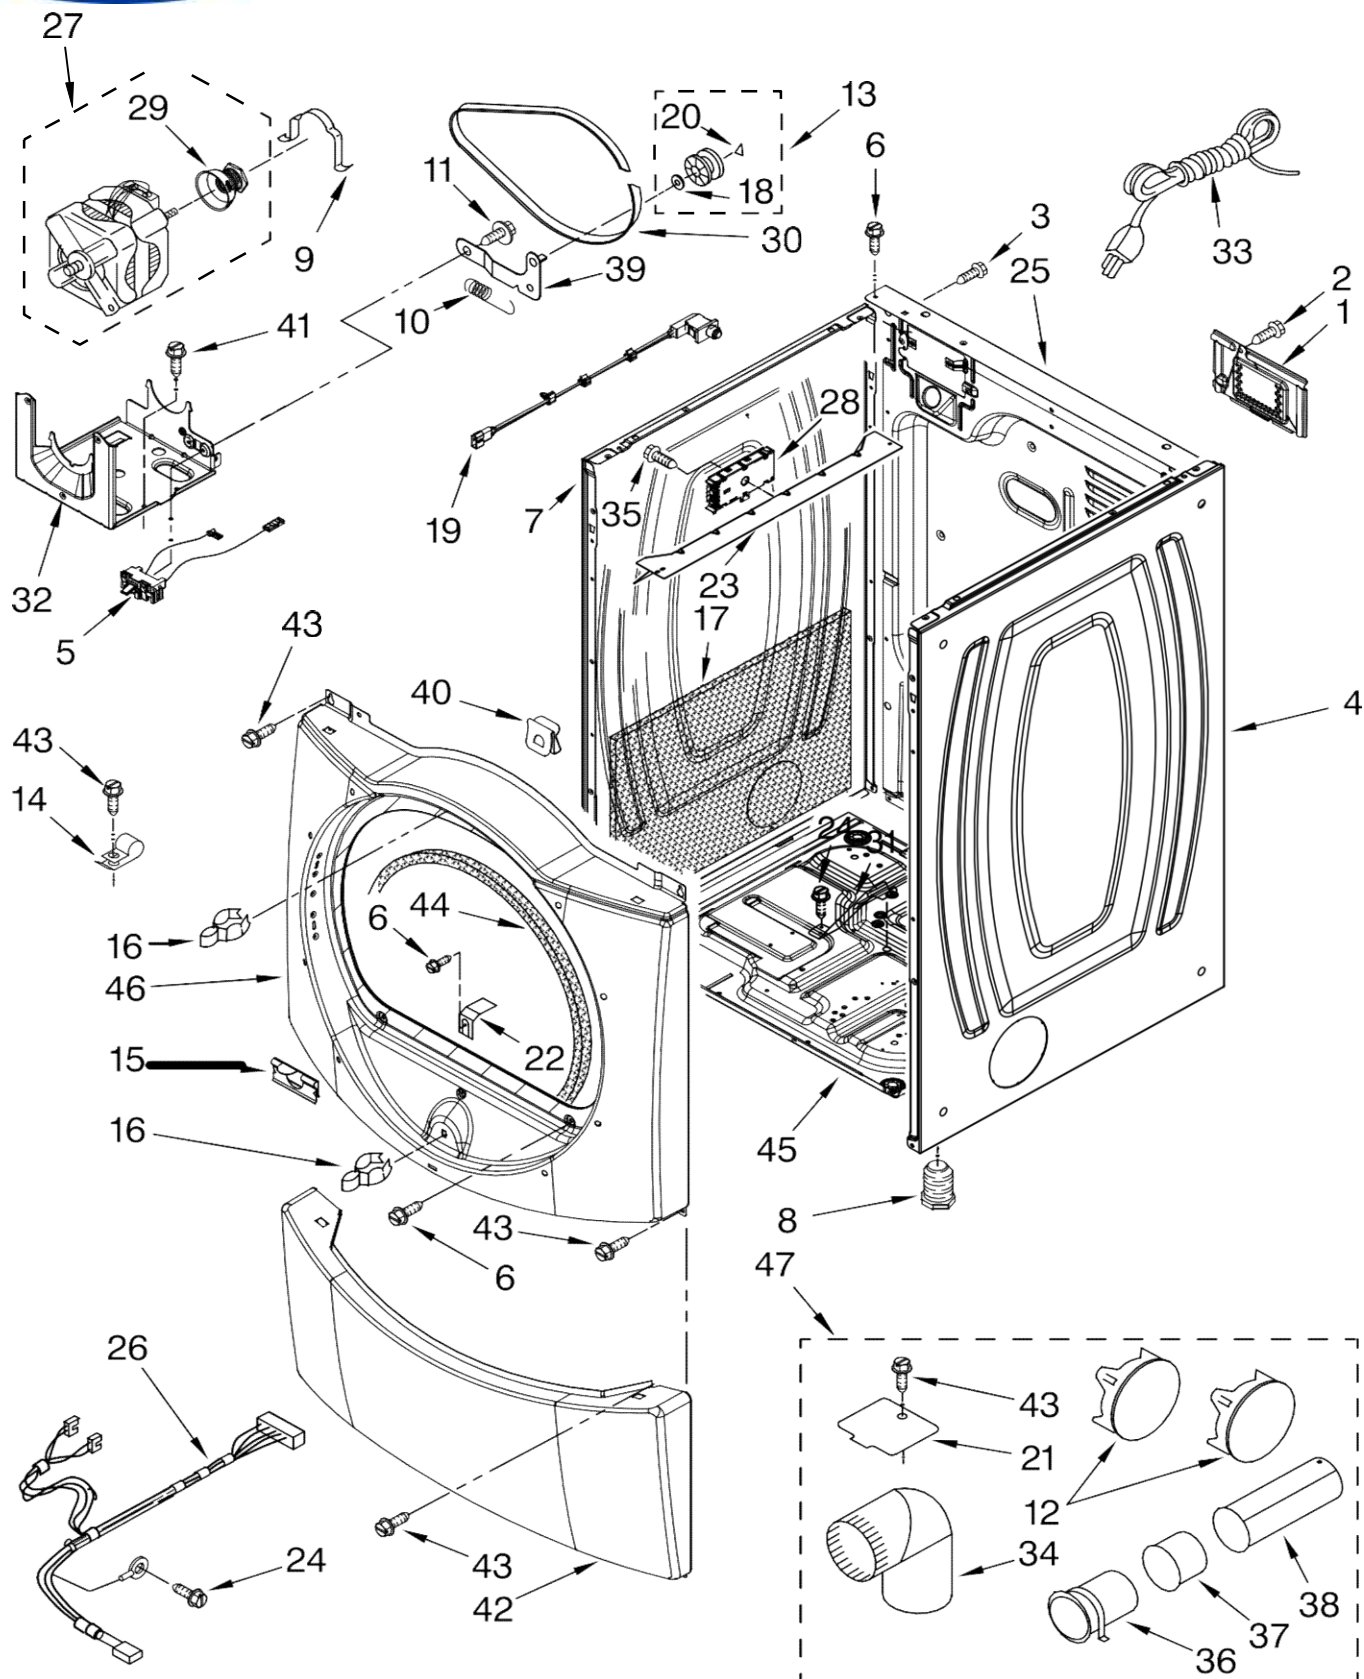

Illus. No.	Part No.	DESCRIPTION	Illus. No.	Part No.	DESCRIPTION	Illus. No.	Part No.	DESCRIPTION
1		Literature Parts	6	W10215656	Bracket, Console	21	W10012440	Retainer-Snap
	W10244607	Use & Care Guide			(Include,	22	W10250089	Knob, Light Ring
	W10258369	Tech Sheet			Item. 12)			(Include,
	W10255469	Installation Instructions	7	W10112268	Clip, Harness(4)			Item. 21)
2		Top	8	94614	Terminal	23	W10012810	Rast, Wheel Assy.
	3980634	White	9	3936144	Plug, Terminal			(Service Only
	W10249738	Red	10	W10117943	Badge			With Item. 24)
	W10249739	Mercury	11	3390647	Screw, 8-18 x 1/2	24	W10012480	Encoder Wheel
3	W10111069	Harness, Main	12	W10112267	Foam-Seal			Kit (Include,
4		Panel, Console	13	W10030070	Array-Power			Item. 23 & 26)
		(Include Items,	14	3936150	Connector,	25	W10242906	Harness,
		5,7,10,13,18,19,			7-Circuit			Communication
		20,21,22,24,25	15	3395683	Connector,	26	W10012820	Knob, Spring
		& 27)			(Motor)			(Service Only
	W10255229	White	16	693995	Screw 8-18 x 3/8			With Item. 24)
	W10255231	Red	17	2203186	Connector,	27	W10190685	Knob, Timer
	W10255230	Mercury			5-Circuit			(Include,
5	3391018	Tie, Cable	18	W10279773	User-Interface	28	W10012460	Detent Wheel
					(Right)			(Service Only
			19	W10279709	User-Interface			with item. 24)
					Center			
					(Include,			
					Item. 13)			
			20	W10012430	Encoder-Wheel			