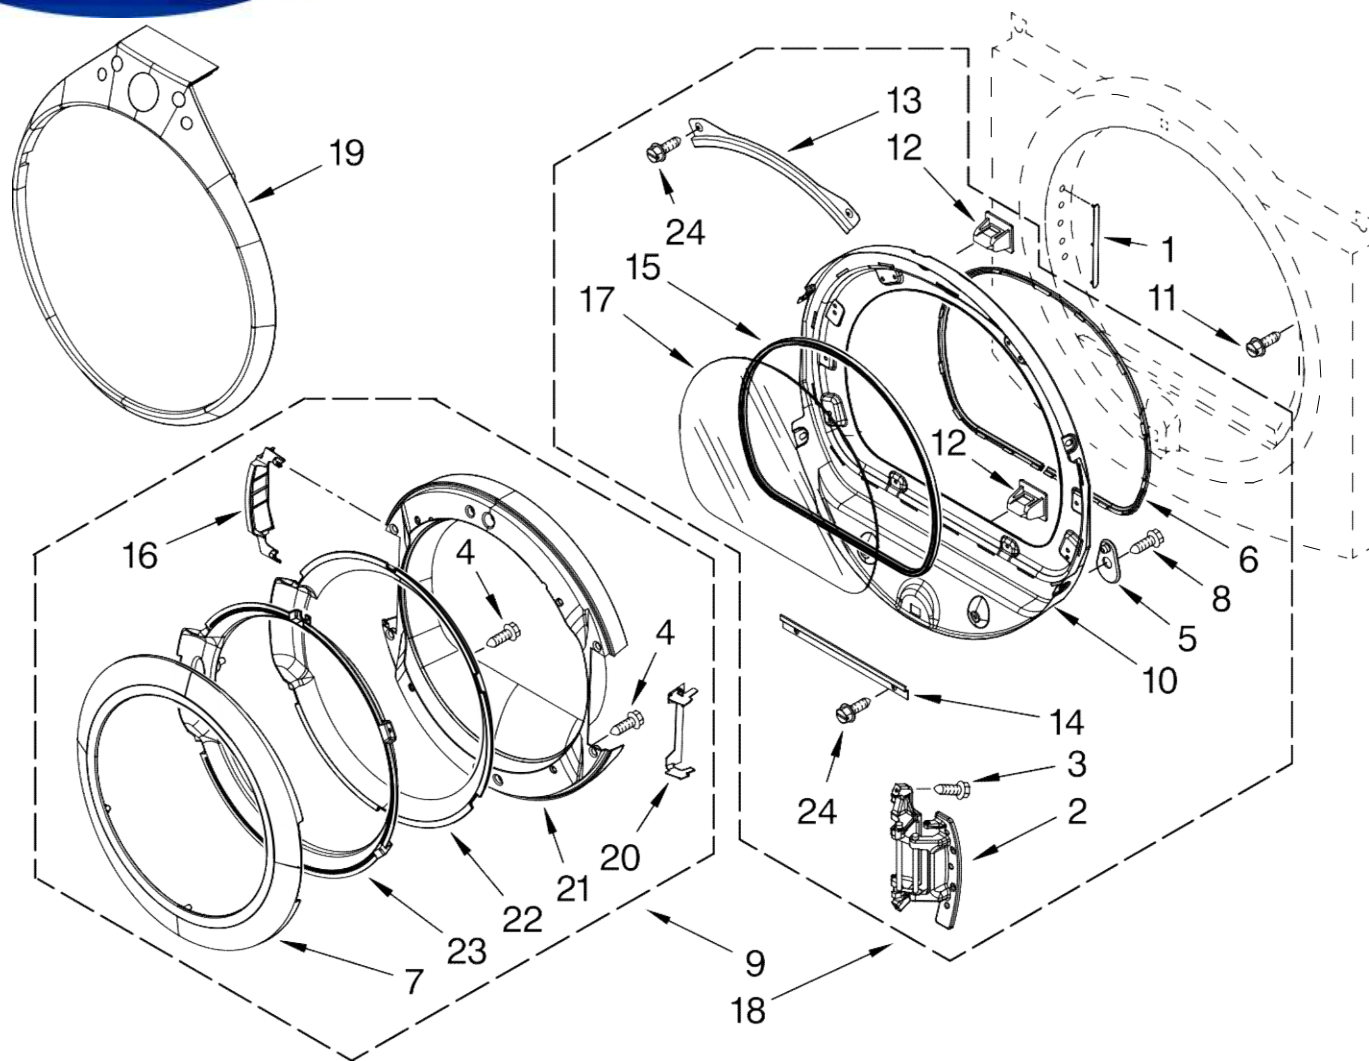

SECADORA WGD9550WL2

Illus. No.	Part No.	DESCRIPTION
1	8575324	Shaft, R.H. Thread
2	8066208	Clip-Spring
3	W10153413	Door, Lint Screen
4	3406653	Harness, Sensor
5	3394346	Air Duct Assembly
6	697813	Seal, Outlet Housing
7	697814	Seal, Drum Front
	3934666	Nut, 3/8 x 16 (R.H.)
9	W10128544	Cap, Plug
10	3402841	Lens, Drum Light
11	W10044628	Nut, Brass
12	8572105	Clip, Exhaust Pipe
13	8533971	Screw, 8-18 x 5/16
14	W10044605	Coupling, Hose
15	693995	Screw, 8-18 x 3/8
16	W10001120	Nut, 3/8-16 (L.H.)
17	W10133857	Bulkhead, Rear
18	3387459	Washer, Support
19	8575325	Shaft, L.H. Thread
20	690997	Ring, Tri
21	8536973	Roller, Support
22	8563745	Exhaust Pipe
23	W10153423	Outlet Grille Housing Assembly (Include Items, 3,39 & 57)

Illus. No.	Part No.	DESCRIPTION
44	8544362	Housing, Blower (Include, Item. 49)
45	8066168	Lint Duct Assembly
46	8573824	Funnel, Burner
47	3391912	Thermostat, High-Limit 205F (96°C)
48	338906	Sensor, Radiant
49	489463	Screw, 8-18 x 5/8
50	3401710	Jumper, TCO Hi-Limit
51	3387230	Screw, 10-16 x 1
52	W10184825	Cover, Inlet Valve
53	697693	Baffle, Drum
54	W10252304	Bulkhead, Front (Include Items, 28 & 32)
55	W10044597	Bracket, Valve
56	W10044598	Hose (Not Serviceable Included With Item. 62)
57	W10153414	Outlet Housing
58	W10153412	Grille, Outlet
59	3391018	Tie, Cable
60	697770	Seal, Cover Plate
61	W10044579	Washer, Nozzle
62	W10154995	Nozzle & Hose Assembly (Include Items, 11,43,59 & 61)

Following Parts Not Illustrated

W10293913 Conversion Kit
(Type 1 and 2)
to Type (4) L.P.G.

Illus. No.	Part No.	DESCRIPTION
1	W10085230	Label, Hinge Hole
2	W10139920	Door Hinge Assembly
3	W10159996	Screw, 10-24 x 3/64
4	9742177	Screw, 8-18 x 5/8
5	W10048910	Screw-Plug
6	W10139457	Seal-Door
7	8579502	Handle, Ring Door
8	3400224	Screw, 10-16 x 1/2
9	W10180115	Door Assembly (Outer)