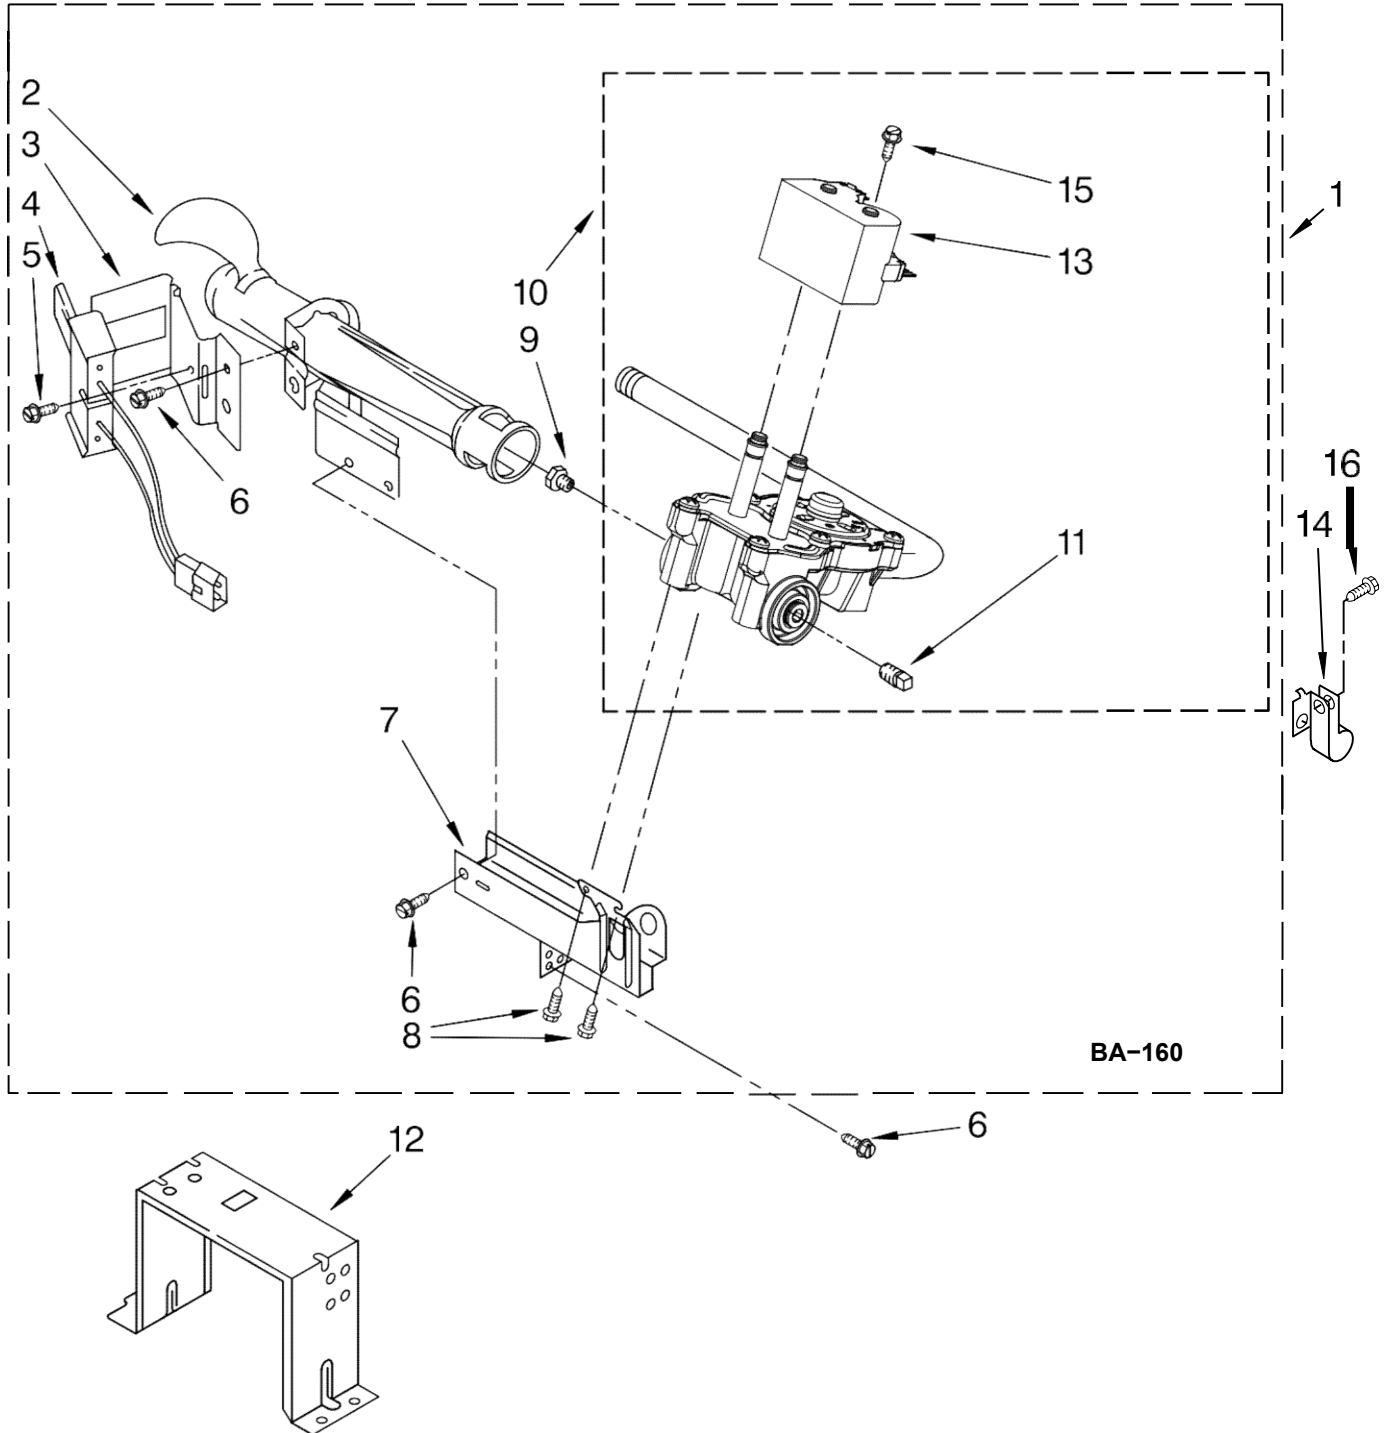

USE WITH TYPE 1 – NATURAL, TYPE 2 – MIXED,
AND TYPE 4 – LIQUEFIED PROPANE AND BUTANE GASES

USE WITH TYPE 1 – NATURAL, TYPE 2 – MIXED,
AND TYPE 4 – LIQUEFIED PROPANE AND BUTANE GASES

Illus. No.	Part No.	DESCRIPTION
1	W10307147	Burner Assembly 60 Hz. (Type 1 & 2)
2	688617	Tube, Burner
3	694298	Bracket, Ignitor
4	686590	Ignitor
5	3393909	Screw & Washer (8–32 x 5/8)
6	343641	Screw, 10–16 x 1/2
7	3389871	Base, Burner
8	3387057	Screw, 8–18 x 3/8 (3)
9	15418	Orifice, Burner Type 1
10	W10175144	Valve, Gas 60 Hz. (Complete) (Includes Pipe & Illus. No. 7)
11	W10295523	Plug, Pipe
12	3389889	Bracket, Support
13	W10328463	Coil, 60 Hz.
14	3978776	Clamp, Pipe
15	326049536	Screw, Coil
16	3390647	Screw, 8–18 x 1/2

Following Parts Not Illustrated

W10307153 Conversion Kit
(Type 1 and 2)
to Type (4) L.P.G.