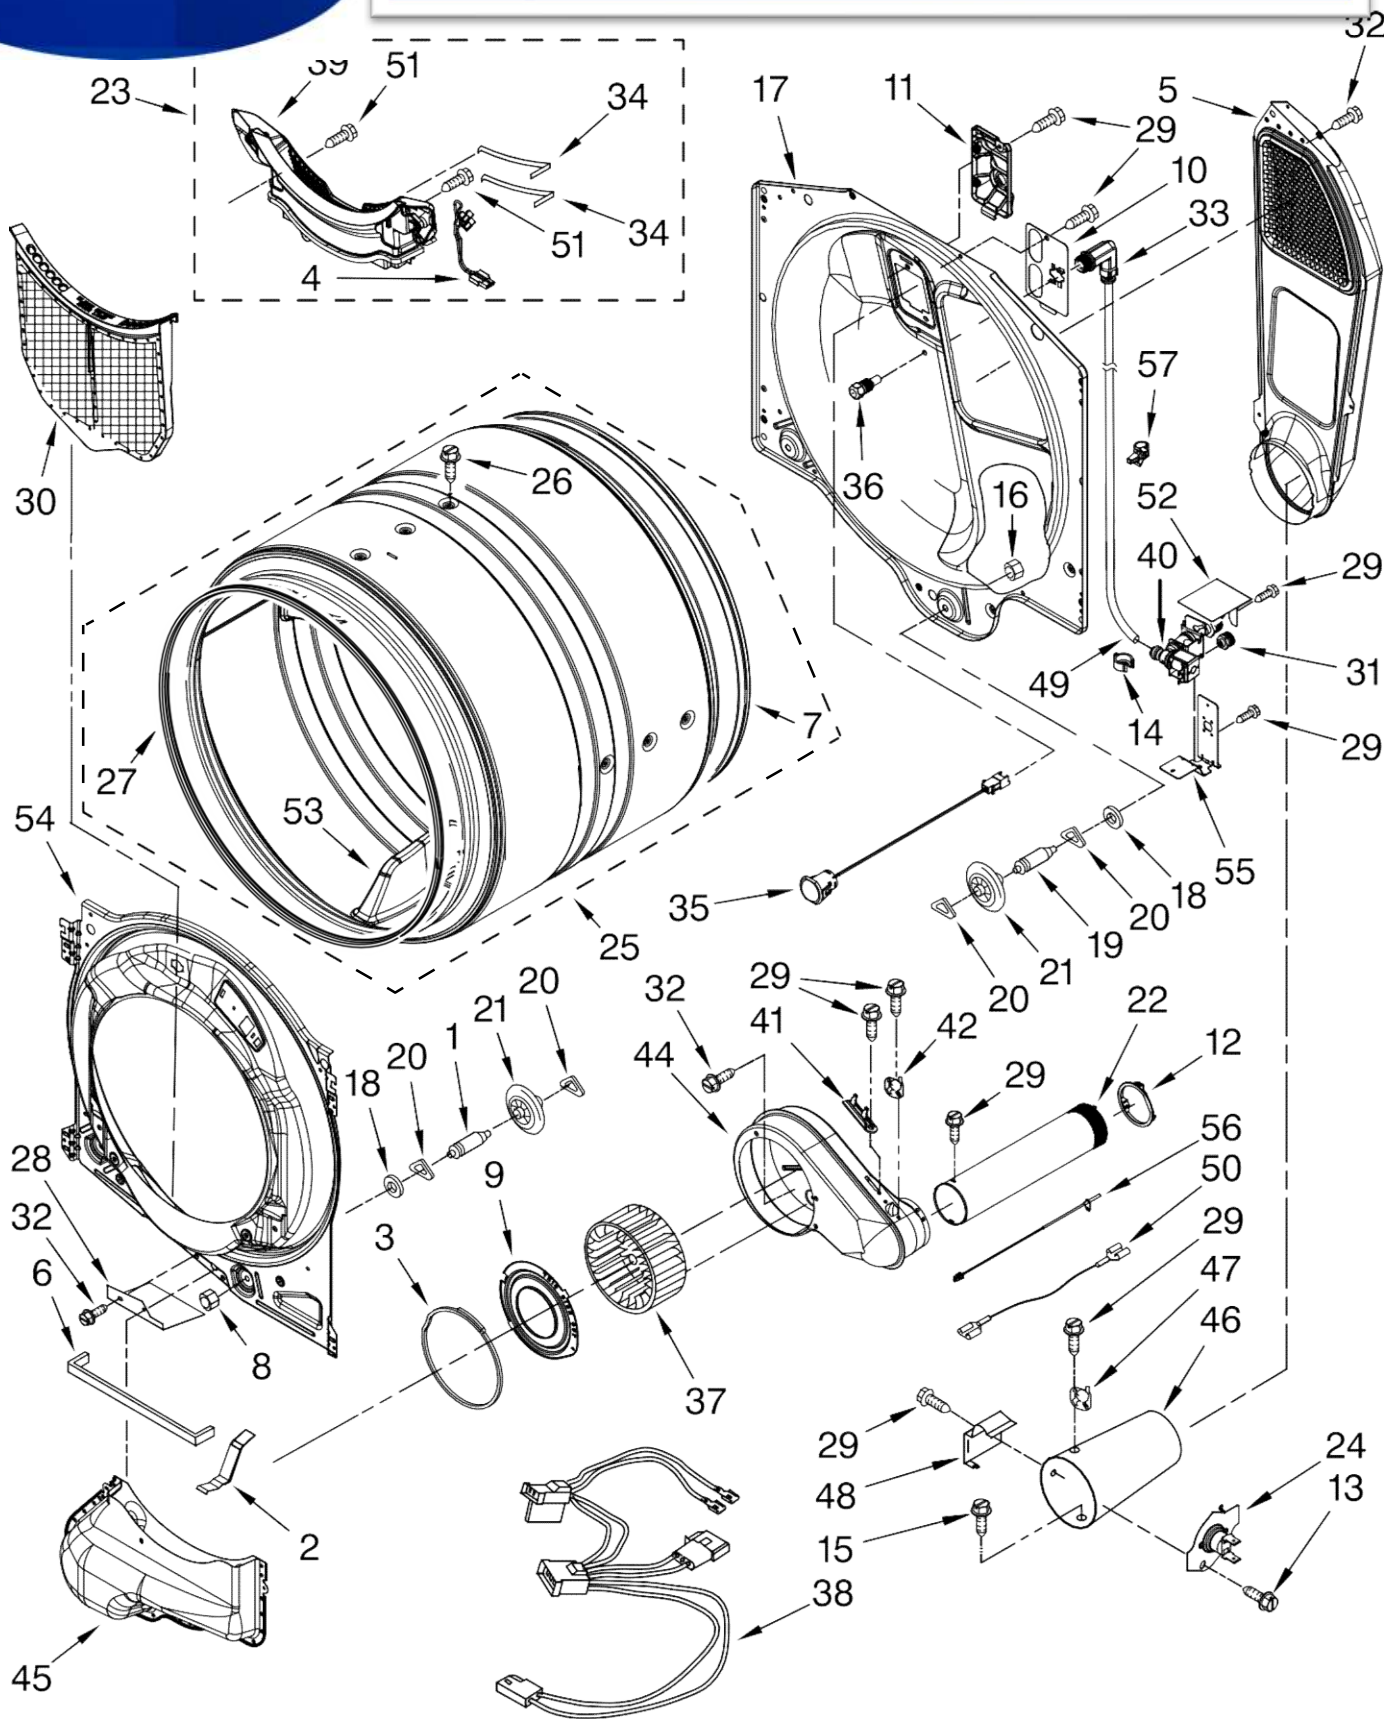

Illus. No.	Part No.	DESCRIPTION
1	8575324	Shaft, R.H. Thread
2	W10306123	Clip-Spring
3	W10211933	Seal, Blower Cover
4	W10298258	Harness, Sensor
5	W10295533	Air Duct Assembly
6	W10211950	Seal, Outlet Housing
7	697694	Seal, Drum Front
	3934666	Nut, 3/8 x 16(R.H.)
9	W10211901	Collar Assembly
10	W10208422	Rear Deflector
11	W10249422	Nozzle, Bracket Rear
12	W10344699	Collar, Duct
13	693995	Screw, 8-18 x 5/16
14	W10044615	Clip
15	693995	Screw, 8-18 x 3/8
16	W10001120	Nut, 3/8-16 (L.H.)
17	W10211946	Bulkhead, Rear
18	3387459	Washer, Support
19	8575325	Shaft, L.H. Thread
20	690997	Ring, Tri
21	8536973	Roller, Support
22	8563745	Exhaust Pipe
23	W10211902	Grille Outlet Housing Assembly

Illus. No.	Part No.	DESCRIPTION
24	8573713	Thermal, Cut-Off
25	W10280779	Complete Drum Assembly
26	W10219342	Screw, 11-16 x 3/4
27	W10273050	Seal, Drum
28	W10128629	Shield, Blower Housing (Includes Illus. 32.)
29	90767	Screw, 8-18 x 3/8
30	W10211906	Lint, Screen
31	W10044605	Coupling, Hose
32	3390647	Screw, 8-18 x 1/2
33	W10249460	Nozzle & Hose Assembly (Include Items, 49 & 56)
34	3387223	Electrode, Sensor
35	W10236079	Drum Light Assembly-Led
36	W10277503	Nozzle & Screen Assembly
37	W10211915	Wheel, Blower
38	3401850	Harness, Gas
39	W10211903	Grille, Outlet
40	W10276441	Valve, Water Inlet (Includes Illus. 29,31,52,55)

Illus. No.	Part No.	DESCRIPTION
41	3392519	Thermal-Fuse (91°C)
42	8577274	Thermistor
44	W10211911	Housing, Blower (Includes Illus. 32.)
45	W10211896	Lint Duct Assembly
46	8573824	Funnel, Burner
47	3391912	Thermostat, High-Limit 255F
48	338906	Sensor, Radiant
49	W10249459	Hose (Not Servicable Service With Item. 33)
50	3401710	Jumper, TCO Hi-Limit
51	3387230	Screw, 10-16 x 1
52	W10184825	Cover, Inlet Valve
53	W10280771	Baffle, Drum
54	W10211930	Bulkhead, Front (Includes Illus. 28 & 32)
55	W10276440	Bracket, Valve
56	W10010370	Thermistor, Gas Inlet
57	3391018	Cable, Tie