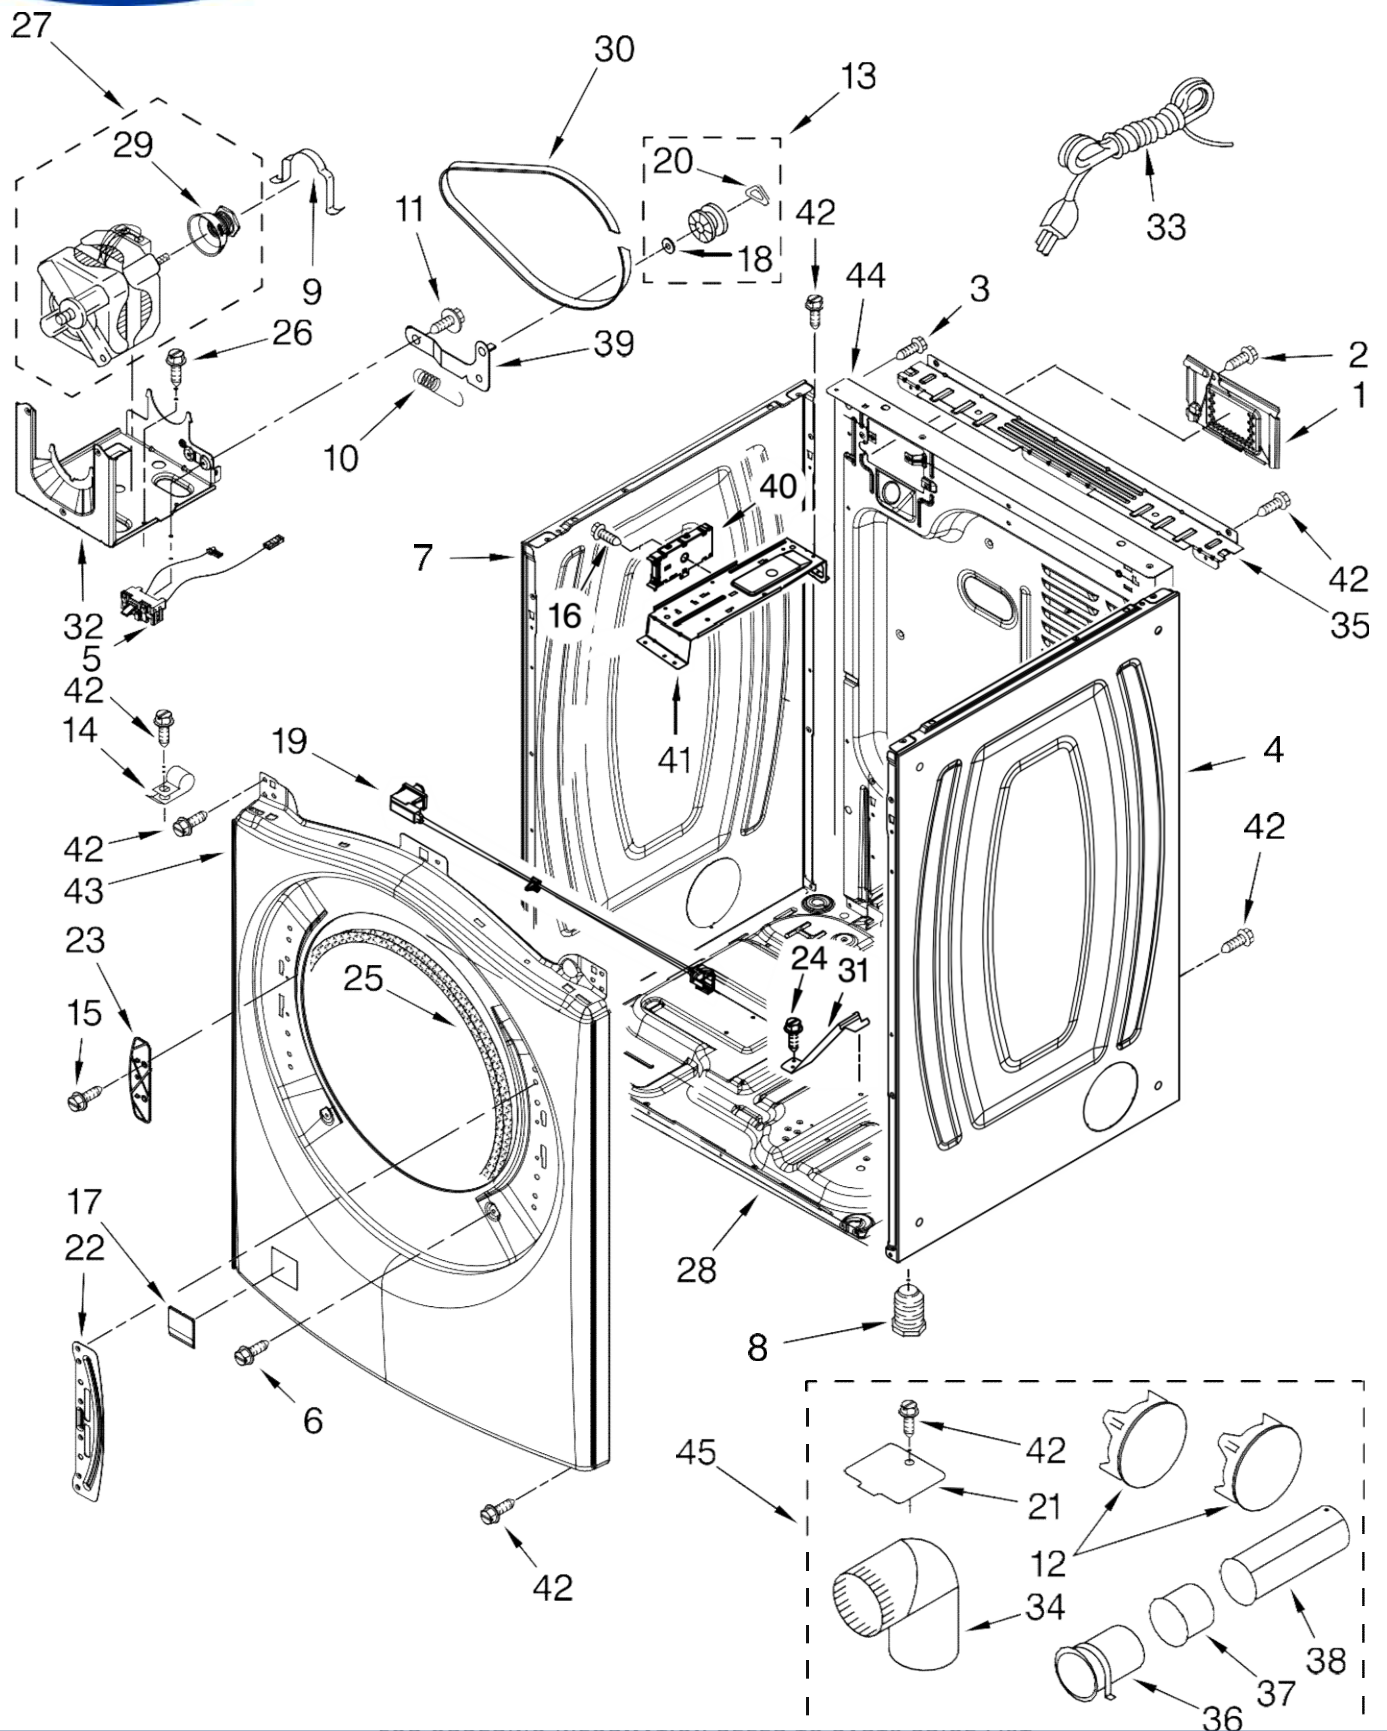

Illus. No.	Part No.	DESCRIPTION
1		Literature Parts
	W10305730	Use & Care Guide
	W10306459	Tech Sheet
	W10057364	Installation Instructions
2		Top
	W10208383	White
	W10337792	Red
	W10316282	Silver
3	W10267282	Harness, Main
4		Panel, Console Assembly (Includes Items, 7, 8, 9 & 12 )
	W10352457	White
	W10352461	Red
	W10352459	Silver
5	W10317570	Water Channel (Includes, Item. 13 )
6	W10208198	Bracket, Console
7	W10267937	Cable-Jumper-15
8	W10267938	Cable-Jumper-10
9	W10117943	Badge Assembly
10	693995	Screw, Ground
11	3390647	Screw, 8-18 x 1/2
12	W10267833	Cable, User Interface
13	W10317566	Spring, Clip Water Channel

Illus. No.	Part No.	DESCRIPTION
1	8317339	Cover, Terminal Block
2	3390814	Screw, 8-18 x 3/8
3	8533974	Screw, 10-32 x 5/8 (Ground)
4		Panel, Side (R.H.)
	W10280028	White
	W10337791	Red
	W10249725	Silver
5	W10246525	Switch, Broken Belt
6	3357011	Screw, 10-16 x 1/2
7		Panel, Side (L.H.)
	W10192435	White
	W10337789	Red
	W10249727	Silver
8	3392100	Foot, Dryer
	279810	Foot - Optional (Extended Length Package Of 2) (Not Included)
9	660658	Clamp, Motor (2)
10	3387374	Spring, Idler
11	3389420	Retainer, Idler
12		Plug, Multivent
	49252	White
	W10151499	Midnight Grey
13	3388672	Pulley Assembly

Illus. No.	Part No.	DESCRIPTION
14	3978776	Bracket, Gas Pipe
15	W10288126	Screw, 10-32 x 1/2
16	90767	Screw, 8-18 x 3/8
17		Plug, Front Panel
	8564457	White
	W10256411	Red
	W10249704	Silver
18	W10121334	Washer, Thrust
19	W10267834	Door Switch Assembly
20	690997	Tri Ring
21	8066115	Cover-Plate
22	W10208218	Bracket, Door Hinge
23	W10208250	Strike, Door
24	693995	Screw, 8-18 x 3/8
25	3387242	Seal, Front Panel
26	343641	Screw, 10-16 x 1/2
27	8538263	Motor Assembly 60 HZ. (Broken Belt
28	8565046	Base, Cabinet Switch)
29	8578220	Pulley 60 HZ.
30	3387610	Belt, Drive
31	8529757	Bracket, Burner
32	W10242878	Bracket, Motor
33	3401401	Cord, Power