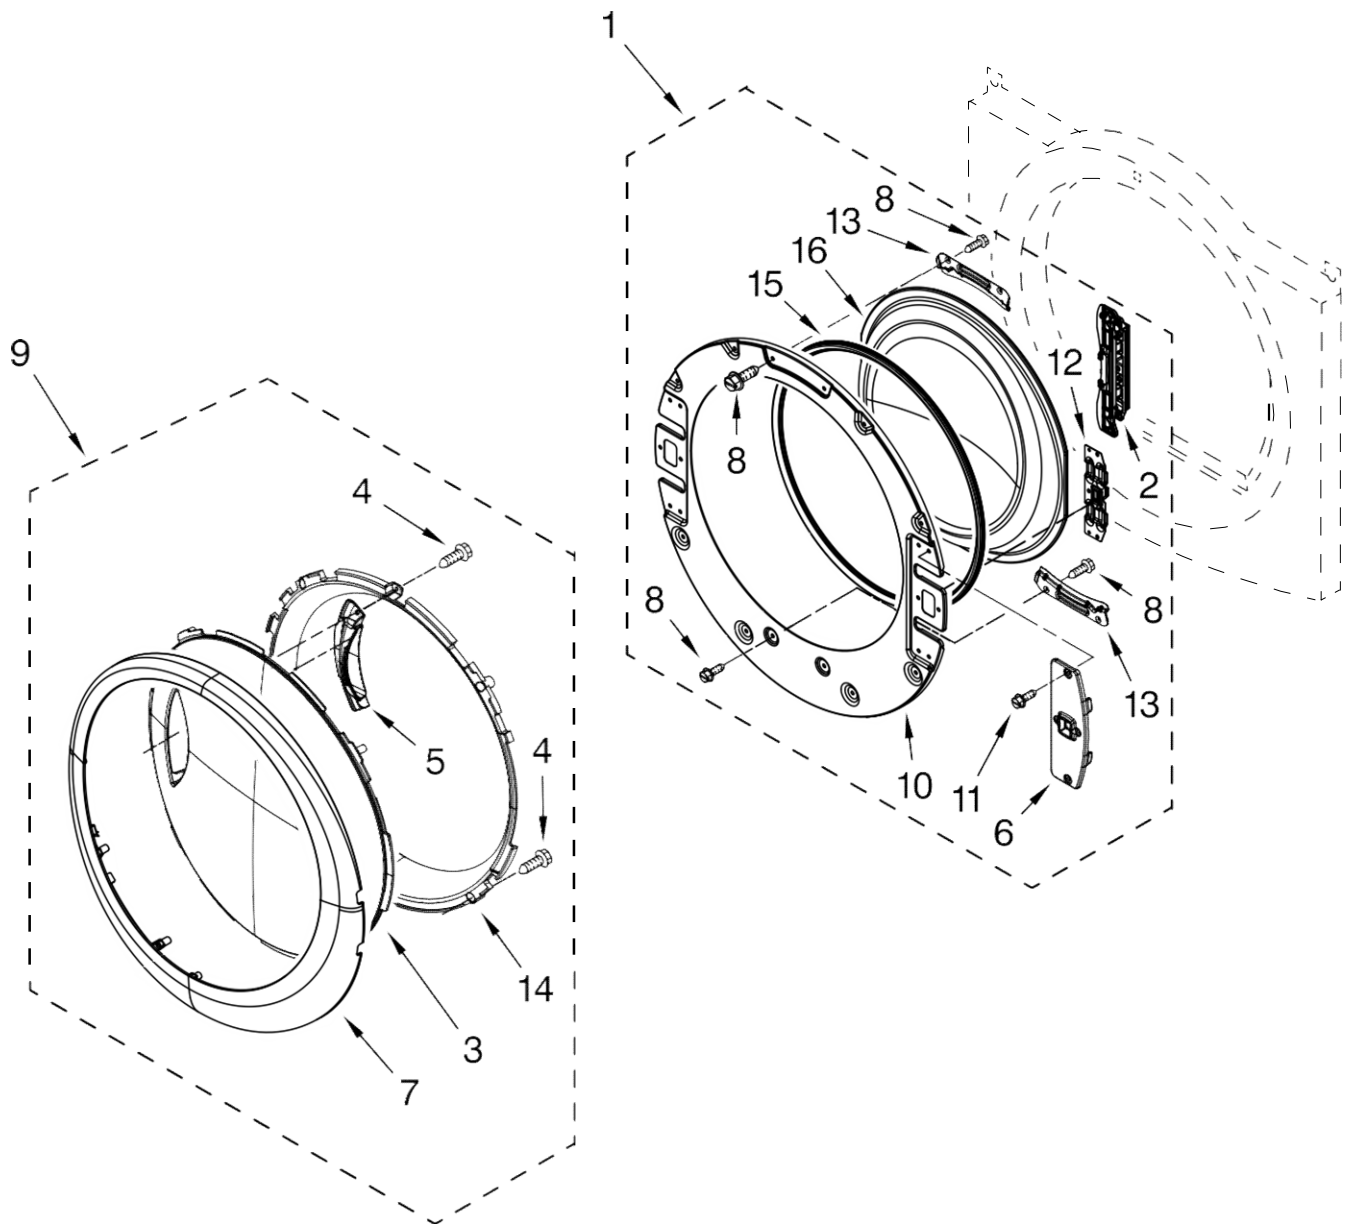

Illus. No.	Part No.	DESCRIPTION
1	W10208266	Door, Inner Assembly
2	W10208414	Door Hinge Assembly
3	W10208270	Door, Outer Screen
4	9742177	Screw, 8-18 x 5/8
5	W10208411	Door Handle

Illus. No.	Part No.	DESCRIPTION
6	W10208413	Cover, Door Switch
7	W10208271	Door, Trim Ring
8	3393258	Screw, 10-16 x 1/2
9	W10208268	Door, Outer Assembly
10	W10267837	Door, Inner Assembly
11	W10288126	Screw, 10-32 x 1/2

Illus. No.	Part No.	DESCRIPTION
12	W10208254	Door Catch Assembly
13	W10208252	Bracket, Glass (Upper)
14	W10208269	Bracket, Glass (Lower)
15	W10208254	Seal, Glass
16	W10208417	Door Glass