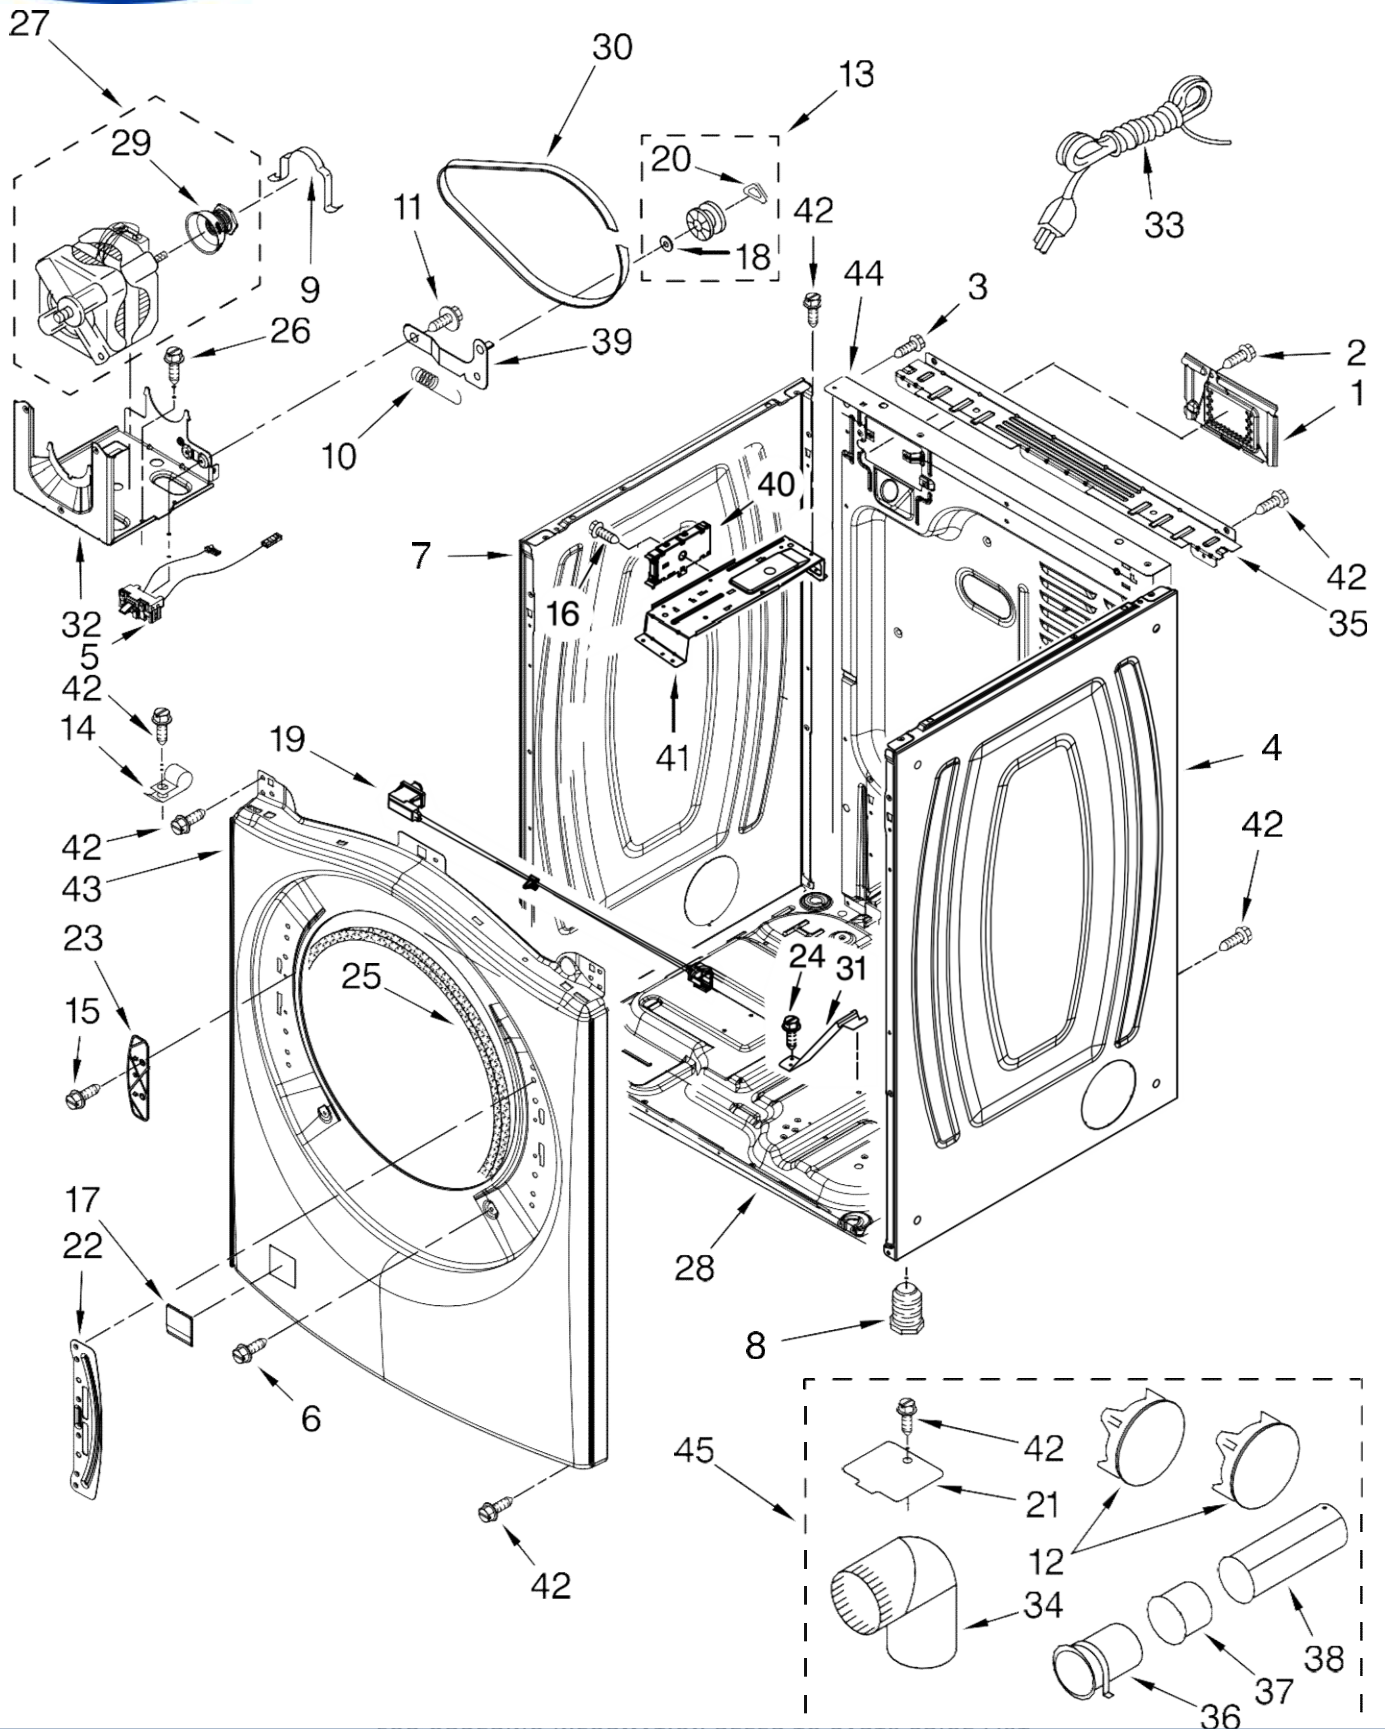

Literature Parts

Illus. No.	Part No.	DESCRIPTION
1		Literature Parts
	W10305730	Use & Care Guide
	W10306459	Tech Sheet
	W10057364	Installation Instructions
2		Top
	W10208383	White
	W10337792	Red
	W10316282	Silver
3	W10267282	Harness, Main
4		Panel, Console Assembly (Includes Items, 7, 8, 9 & 12)
	W10352457	White
	W10352461	Red
	W10352459	Silver
5	W10317570	Water Channel (Includes, Item. 13)
6	W10208198	Bracket, Console
7	W10267937	Cable-Jumper-15
8	W10267938	Cable-Jumper-10
9	W10117943	Badge Assembly
10	693995	Screw, Ground
11	3390647	Screw, 8-18 x 1/2
12	W10267833	Cable, User Interface
13	W10317566	Spring, Clip Water Channel

Illus. No.	Part No.	DESCRIPTION
1	8317339	Cover, Terminal Block
2	3390814	Screw, 8-18 x 3/8
3	8533974	Screw, 10-32 x 5/8 (Ground)
4		Panel, Side (R.H.)
	W10280028	White
	W10337791	Red
	W10249725	Silver
5	W10246525	Switch, Broken Belt
6	3357011	Screw, 10-16 x 1/2
7		Panel, Side (L.H.)
	W10192435	White
	W10337789	Red
	W10249727	Silver
8	3392100	Foot, Dryer
	279810	Foot - Optional (Extended Length Package Of 2) (Not Included)
9	660658	Clamp, Motor (2)
10	3387374	Spring, Idler
11	3389420	Retainer, Idler
12		Plug, Multivent
	49252	White
	W10151499	Midnight Grey
13	3388672	Pulley Assembly

Illus. No.	Part No.	DESCRIPTION
14	3978776	Bracket, Gas Pipe
15	W10288126	Screw, 10-32 x 1/2
16	90767	Screw, 8-18 x 3/8
17		Plug, Front Panel
	8564457	White
	W10256411	Red
	W10249704	Silver
18	W10121334	Washer, Thrust
19	W10267834	Door Switch Assembly
20	690997	Tri Ring
21	8066115	Cover-Plate
22	W10208218	Bracket, Door Hinge
23	W10208250	Strike, Door
24	693995	Screw, 8-18 x 3/8
25	3387242	Seal, Front Panel
26	343641	Screw, 10-16 x 1/2
27	8538263	Motor Assembly 60 HZ. (Broken Belt
28	8565046	Base, Cabinet Switch)
29	8578220	Pulley 60 HZ.
30	3387610	Belt, Drive
31	8529757	Bracket, Burner
32	W10242878	Bracket, Motor
33	3401401	Cord, Power