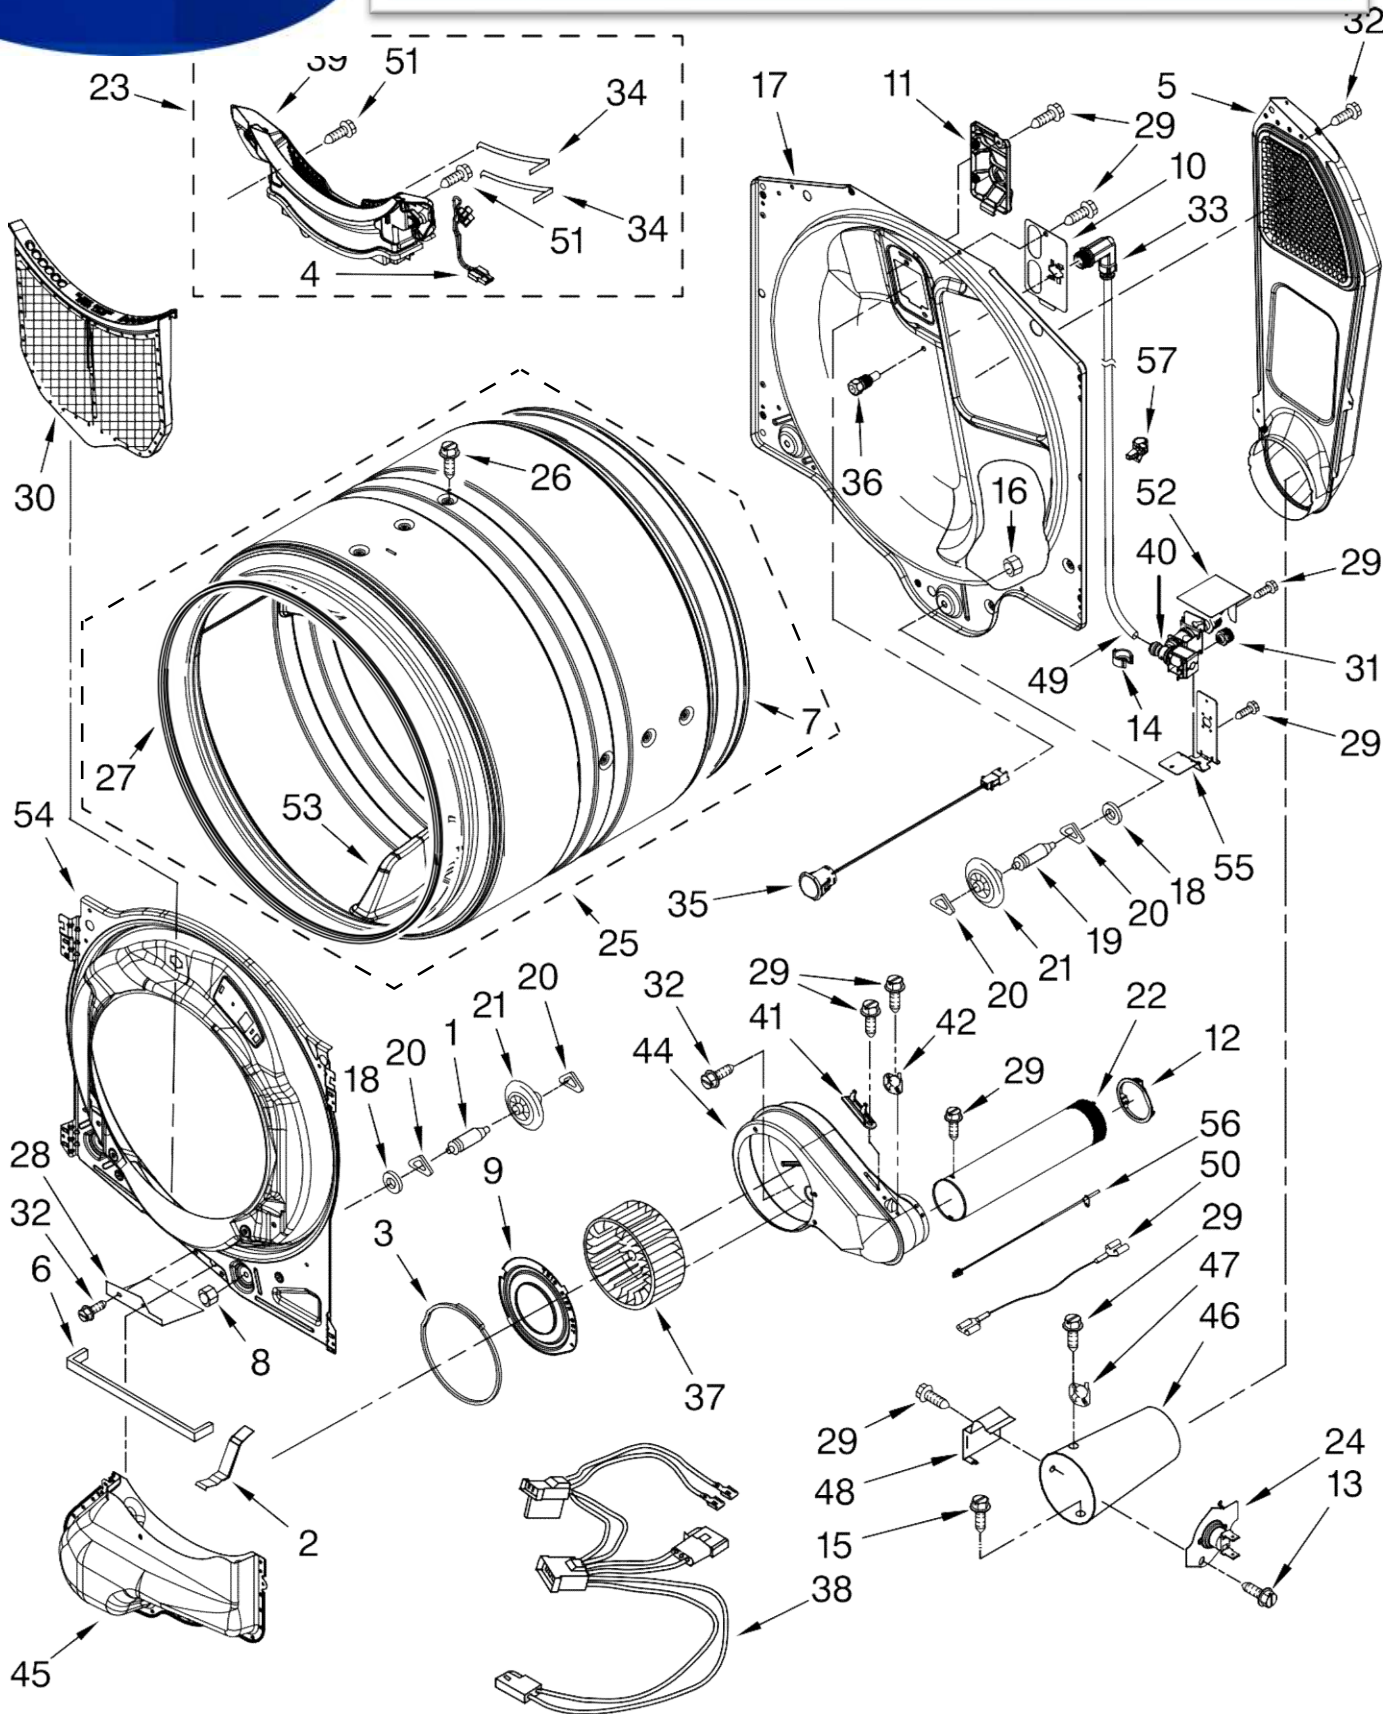

Illus. No.	Part No.	DESCRIPTION
1	8575324	Shaft, R.H. Thread
2	W10306123	Clip-Spring
3	W10211933	Seal, Blower Cover
4	W10298258	Harness, Sensor
5	W10295533	Air Duct Assembly
6	W10211950	Seal, Outlet Housing
7	697694	Seal, Drum Front
	3934666	Nut, 3/8 x 16(R.H.)
9	W10211901	Collar Assembly
10	W10208422	Rear Deflector
11	W10249422	Nozzle, Bracket Rear
12	W10344699	Collar, Duct
13	693995	Screw, 8-18 x 5/16
14	W10044615	Clip
15	693995	Screw, 8-18 x 3/8
16	W10001120	Nut, 3/8-16 (L.H.)
17	W10211946	Bulkhead, Rear
18	3387459	Washer, Support
19	8575325	Shaft, L.H. Thread
20	690997	Ring, Tri
21	8536973	Roller, Support
22	8563745	Exhaust Pipe
23	W10211902	Grille Outlet Housing Assembly

Illus. No.	Part No.	DESCRIPTION
24	8573713	Thermal, Cut-Off
25	W10280779	Complete Drum Assembly
26	W10219342	Screw, 11-16 x 3/4
27	W10273050	Seal, Drum
28	W10128629	Shield, Blower Housing (Includes Illus. 32.)
29	90767	Screw, 8-18 x 3/8
30	W10211906	Lint, Screen
31	W10044605	Coupling, Hose
32	3390647	Screw, 8-18 x 1/2
33	W10249460	Nozzle & Hose Assembly (Include Items, 49 & 56)
34	3387223	Electrode, Sensor
35	W10236079	Drum Light Assembly-Led
36	W10277503	Nozzle & Screen Assembly
37	W10211915	Wheel, Blower
38	3401850	Harness, Gas
39	W10211903	Grille, Outlet
40	W10276441	Valve, Water Inlet (Includes Illus. 29,31,52,55)

Illus. No.	Part No.	DESCRIPTION
41	3392519	Thermal-Fuse (91°C)
42	8577274	Thermistor
44	W10211911	Housing, Blower (Includes Illus. 32.)
45	W10211896	Lint Duct Assembly
46	8573824	Funnel, Burner
47	3391912	Thermostat, High-Limit 255F
48	338906	Sensor, Radiant
49	W10249459	Hose (Not Servicable Service With Item. 33)
50	3401710	Jumper, TCO Hi-Limit
51	3387230	Screw, 10-16 x 1
52	W10184825	Cover, Inlet Valve
53	W10280771	Baffle, Drum
54	W10211930	Bulkhead, Front (Includes Illus. 28 & 32)
55	W10276440	Bracket, Valve
56	W10010370	Thermistor, Gas Inlet
57	3391018	Cable, Tie