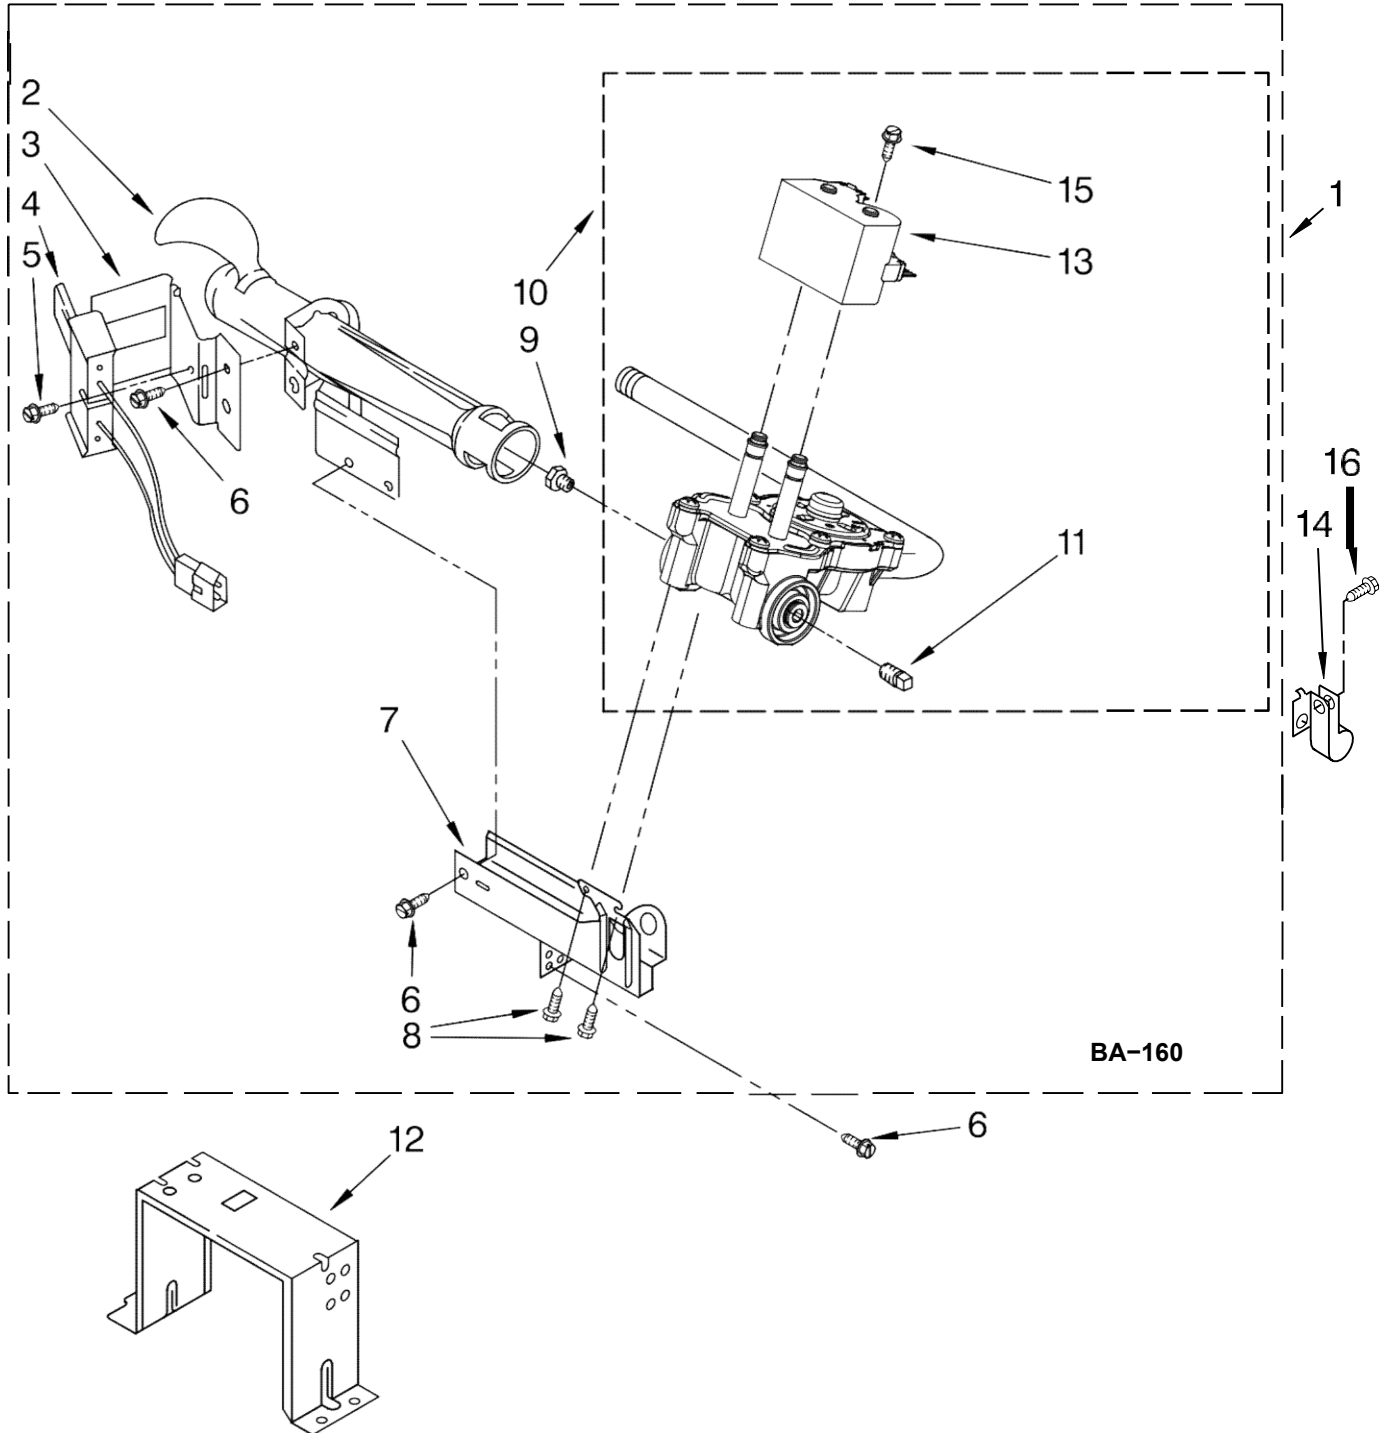

USE WITH TYPE 1 – NATURAL, TYPE 2 – MIXED,
AND TYPE 4 – LIQUEFIED PROPANE AND BUTANE GASES

USE WITH TYPE 1 – NATURAL, TYPE 2 – MIXED,
AND TYPE 4 – LIQUEFIED PROPANE AND BUTANE GASES

Illus. No.	Part No.	DESCRIPTION
1	W10307147	Burner Assembly 60 Hz. (Type 1 & 2)
2	688617	Tube, Burner
3	694298	Bracket, Ignitor
4	686590	Ignitor
5	3393909	Screw & Washer (8–32 x 5/8)
6	343641	Screw, 10–16 x 1/2
7	3389871	Base, Burner
8	3387057	Screw, 8–18 x 3/8 (3)
9	15418	Orifice, Burner Type 1
10	W10175144	Valve, Gas 60 Hz. (Complete) (Includes Pipe & Illus. No. 7)
11	W10295523	Plug, Pipe
12	3389889	Bracket, Support
13	W10328463	Coil, 60 Hz.
14	3978776	Clamp, Pipe
15	326049536	Screw, Coil
16	3390647	Screw, 8–18 x 1/2

Following Parts Not Illustrated

W10307153 Conversion Kit
(Type 1 and 2)
to Type (4) L.P.G.