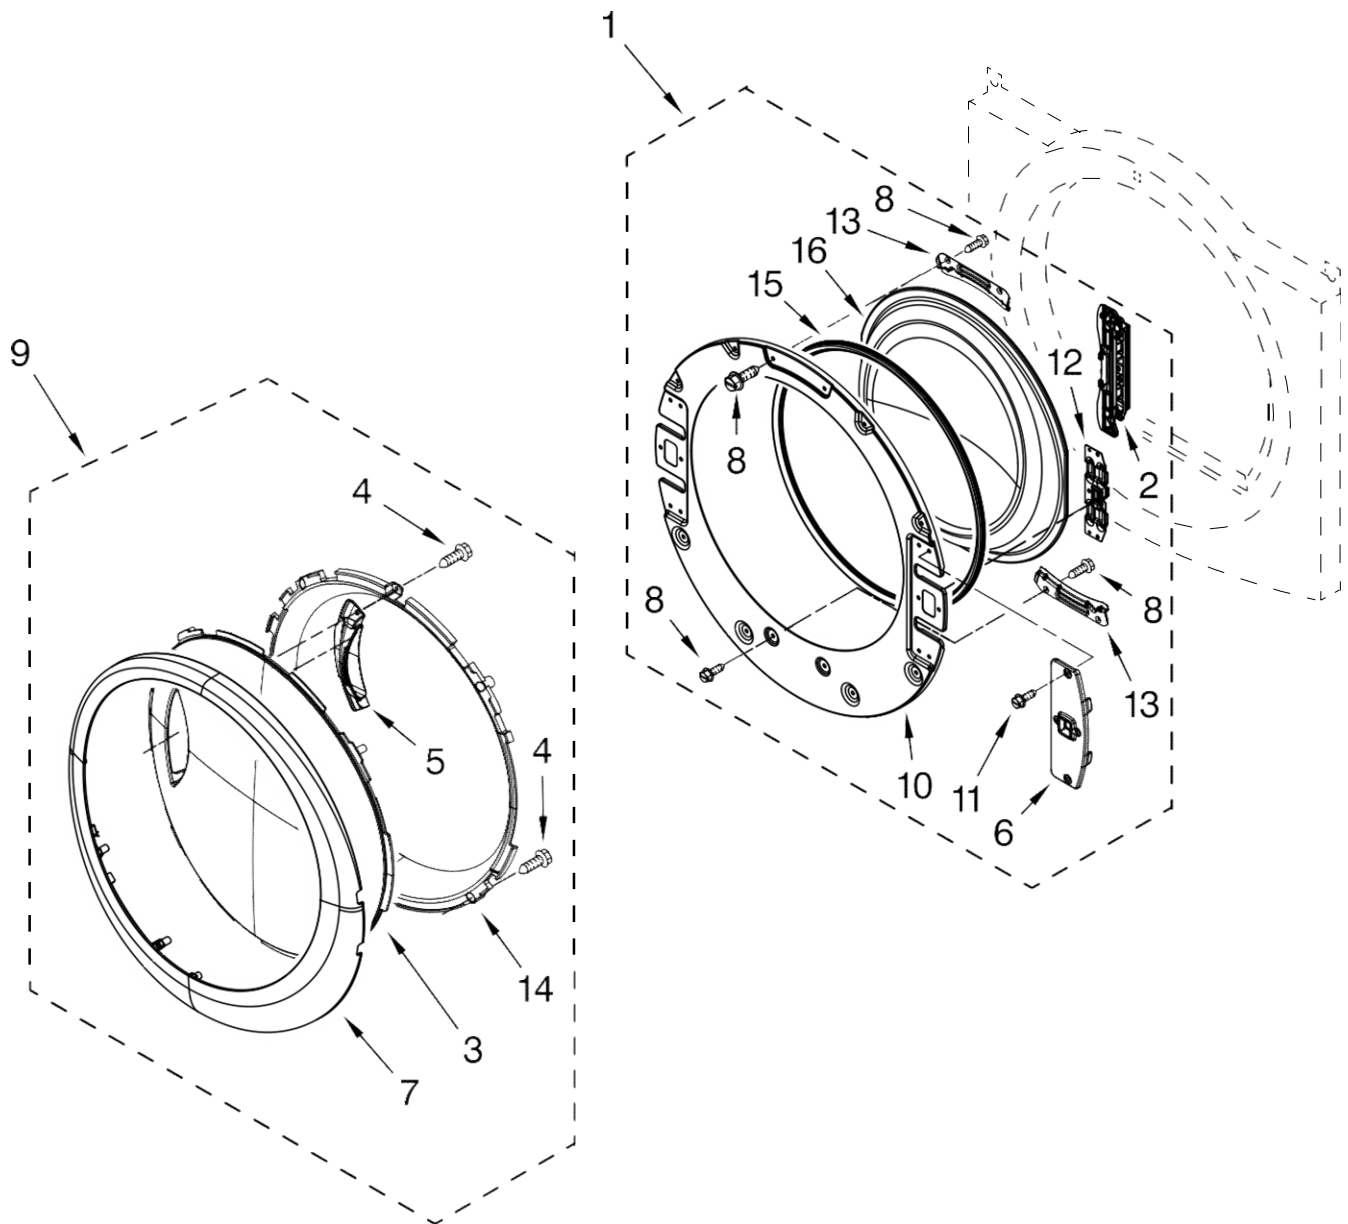

Illus. No.	Part No.	DESCRIPTION
1	W10208266	Door, Inner Assembly
2	W10208414	Door Hinge Assembly
3	W10208270	Door, Outer Screen
4	9742177	Screw, 8-18 x 5/8
5	W10208411	Door Handle

Illus. No.	Part No.	DESCRIPTION
6	W10208413	Cover, Door Switch
7	W10208271	Door, Trim Ring
8	3393258	Screw, 10-16 x 1/2
9	W10208268	Door, Outer Assembly
10	W10267837	Door, Inner Assembly
11	W10288126	Screw, 10-32 x 1/2

Illus. No.	Part No.	DESCRIPTION
12	W10208254	Door Catch Assembly
13	W10208252	Bracket, Glass (Upper)
14	W10208269	Bracket, Glass (Lower)
15	W10208254	Seal, Glass
16	W10208417	Door Glass