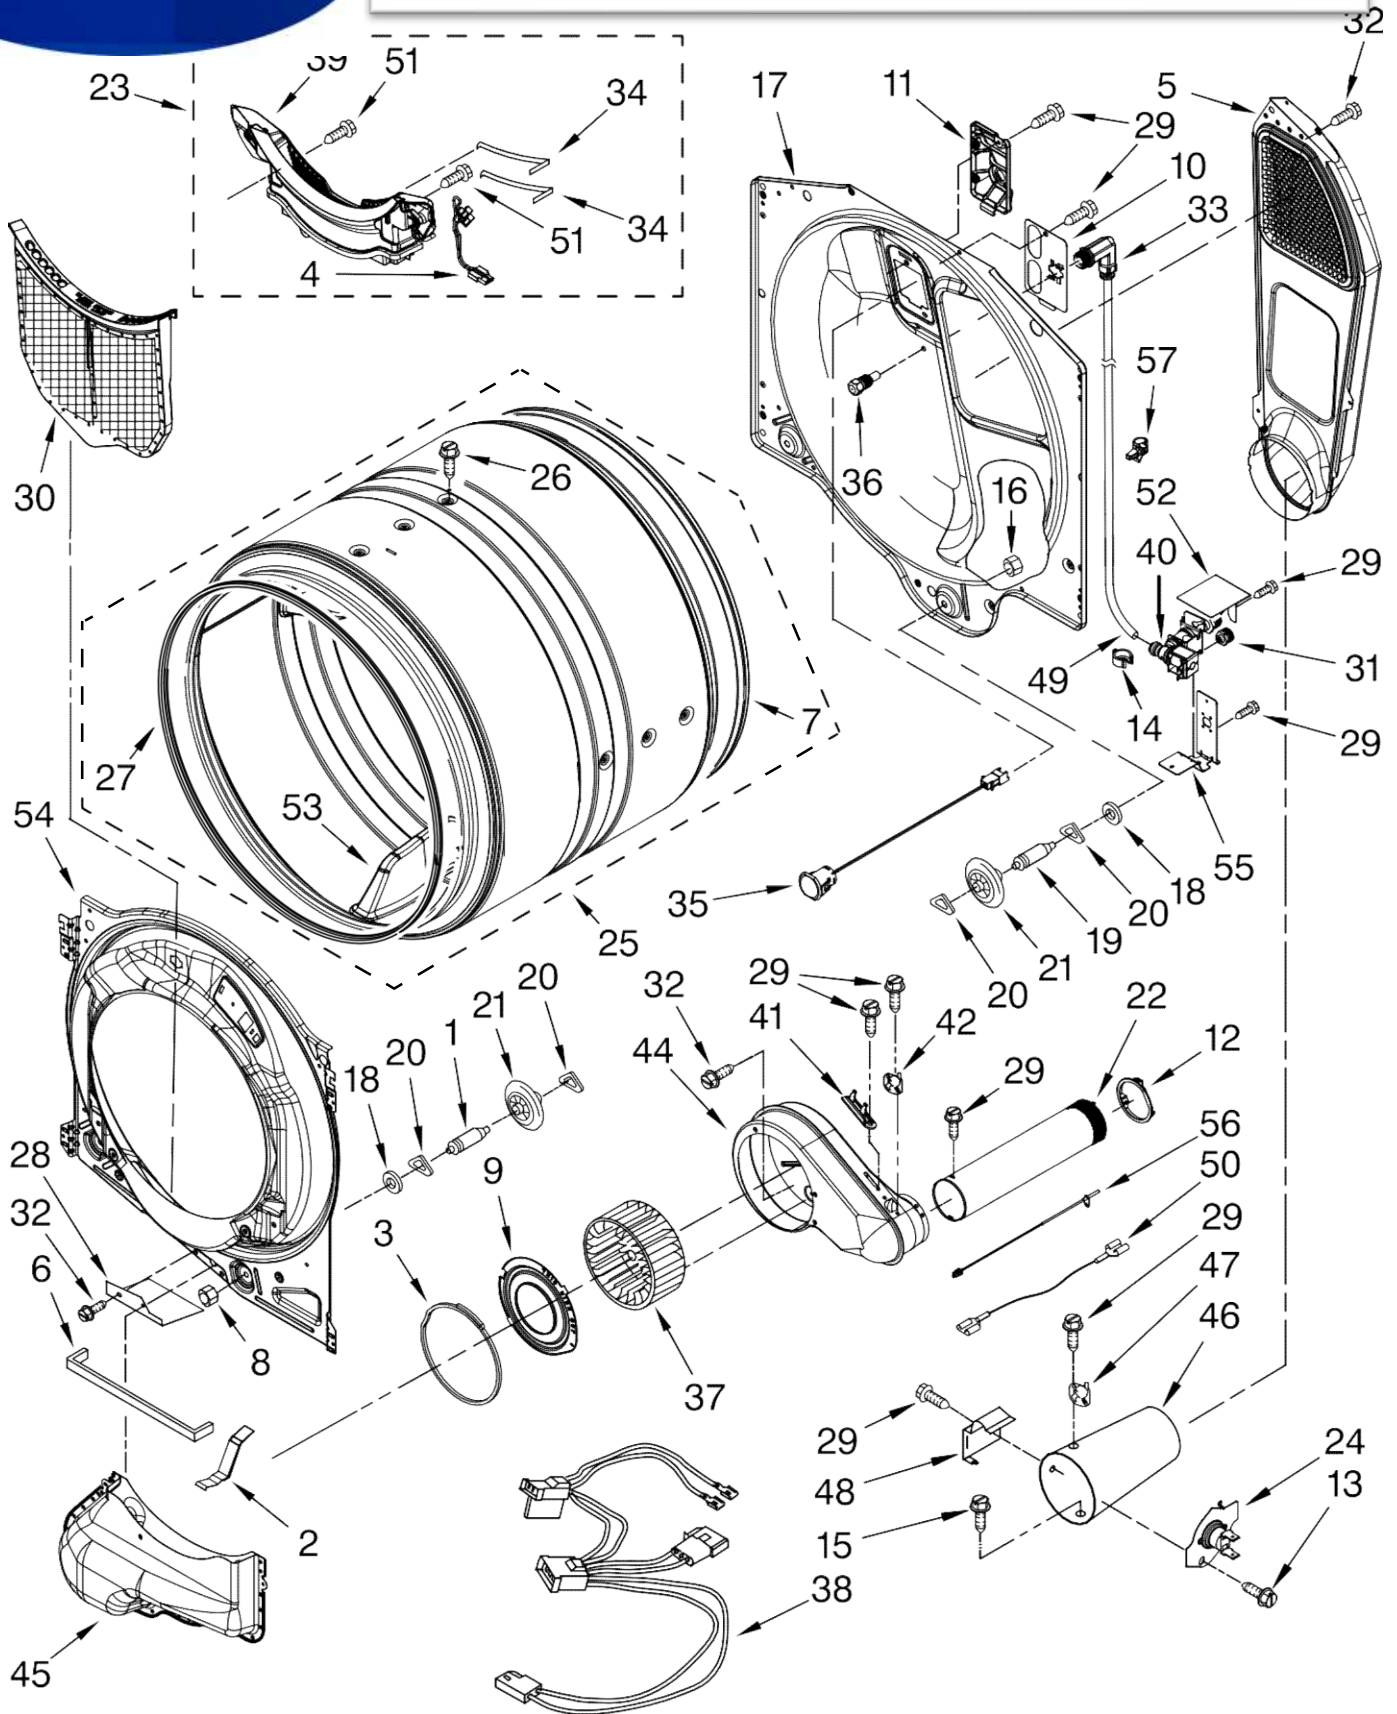

Illus. No.	Part No.	DESCRIPTION
1	8575324	Shaft, R.H. Thread
2	W10306123	Clip-Spring
3	W10211933	Seal, Blower Cover
4	W10298258	Harness, Sensor
5	W10295533	Air Duct Assembly
6	W10211950	Seal, Outlet Housing
7	697694	Seal, Drum Front
	3934666	Nut, 3/8 x 16(R.H.)
9	W10211901	Collar Assembly
10	W10208422	Rear Deflector
11	W10249422	Nozzle, Bracket Rear
12	W10344699	Collar, Duct
13	693995	Screw, 8-18 x 5/16
14	W10044615	Clip
15	693995	Screw, 8-18 x 3/8
16	W10001120	Nut, 3/8-16 (L.H.)
17	W10211946	Bulkhead, Rear
18	3387459	Washer, Support
19	8575325	Shaft, L.H. Thread
20	690997	Ring, Tri
21	8536973	Roller, Support
22	8563745	Exhaust Pipe
23	W10211902	Grille Outlet Housing Assembly

Illus. No.	Part No.	DESCRIPTION
24	8573713	Thermal, Cut-Off
25	W10280779	Complete Drum Assembly
26	W10219342	Screw, 11-16 x 3/4
27	W10273050	Seal, Drum
28	W10128629	Shield, Blower Housing (Includes Illus. 32.)
29	90767	Screw, 8-18 x 3/8
30	W10211906	Lint, Screen
31	W10044605	Coupling, Hose
32	3390647	Screw, 8-18 x 1/2
33	W10249460	Nozzle & Hose Assembly (Include Items, 49 & 56)
34	3387223	Electrode, Sensor
35	W10236079	Drum Light Assembly-Led
36	W10277503	Nozzle & Screen Assembly
37	W10211915	Wheel, Blower
38	3401850	Harness, Gas
39	W10211903	Grille, Outlet
40	W10276441	Valve, Water Inlet (Includes Illus. 29,31,52,55)

Illus. No.	Part No.	DESCRIPTION
41	3392519	Thermal-Fuse (91°C)
42	8577274	Thermistor
44	W10211911	Housing, Blower (Includes Illus. 32.)
45	W10211896	Lint Duct Assembly
46	8573824	Funnel, Burner
47	3391912	Thermostat, High-Limit 255F
48	338906	Sensor, Radiant
49	W10249459	Hose (Not Servicable Service With Item. 33)
50	3401710	Jumper, TCO Hi-Limit
51	3387230	Screw, 10-16 x 1
52	W10184825	Cover, Inlet Valve
53	W10280771	Baffle, Drum
54	W10211930	Bulkhead, Front (Includes Illus. 28 & 32)
55	W10276440	Bracket, Valve
56	W10010370	Thermistor, Gas Inlet
57	3391018	Cable, Tie