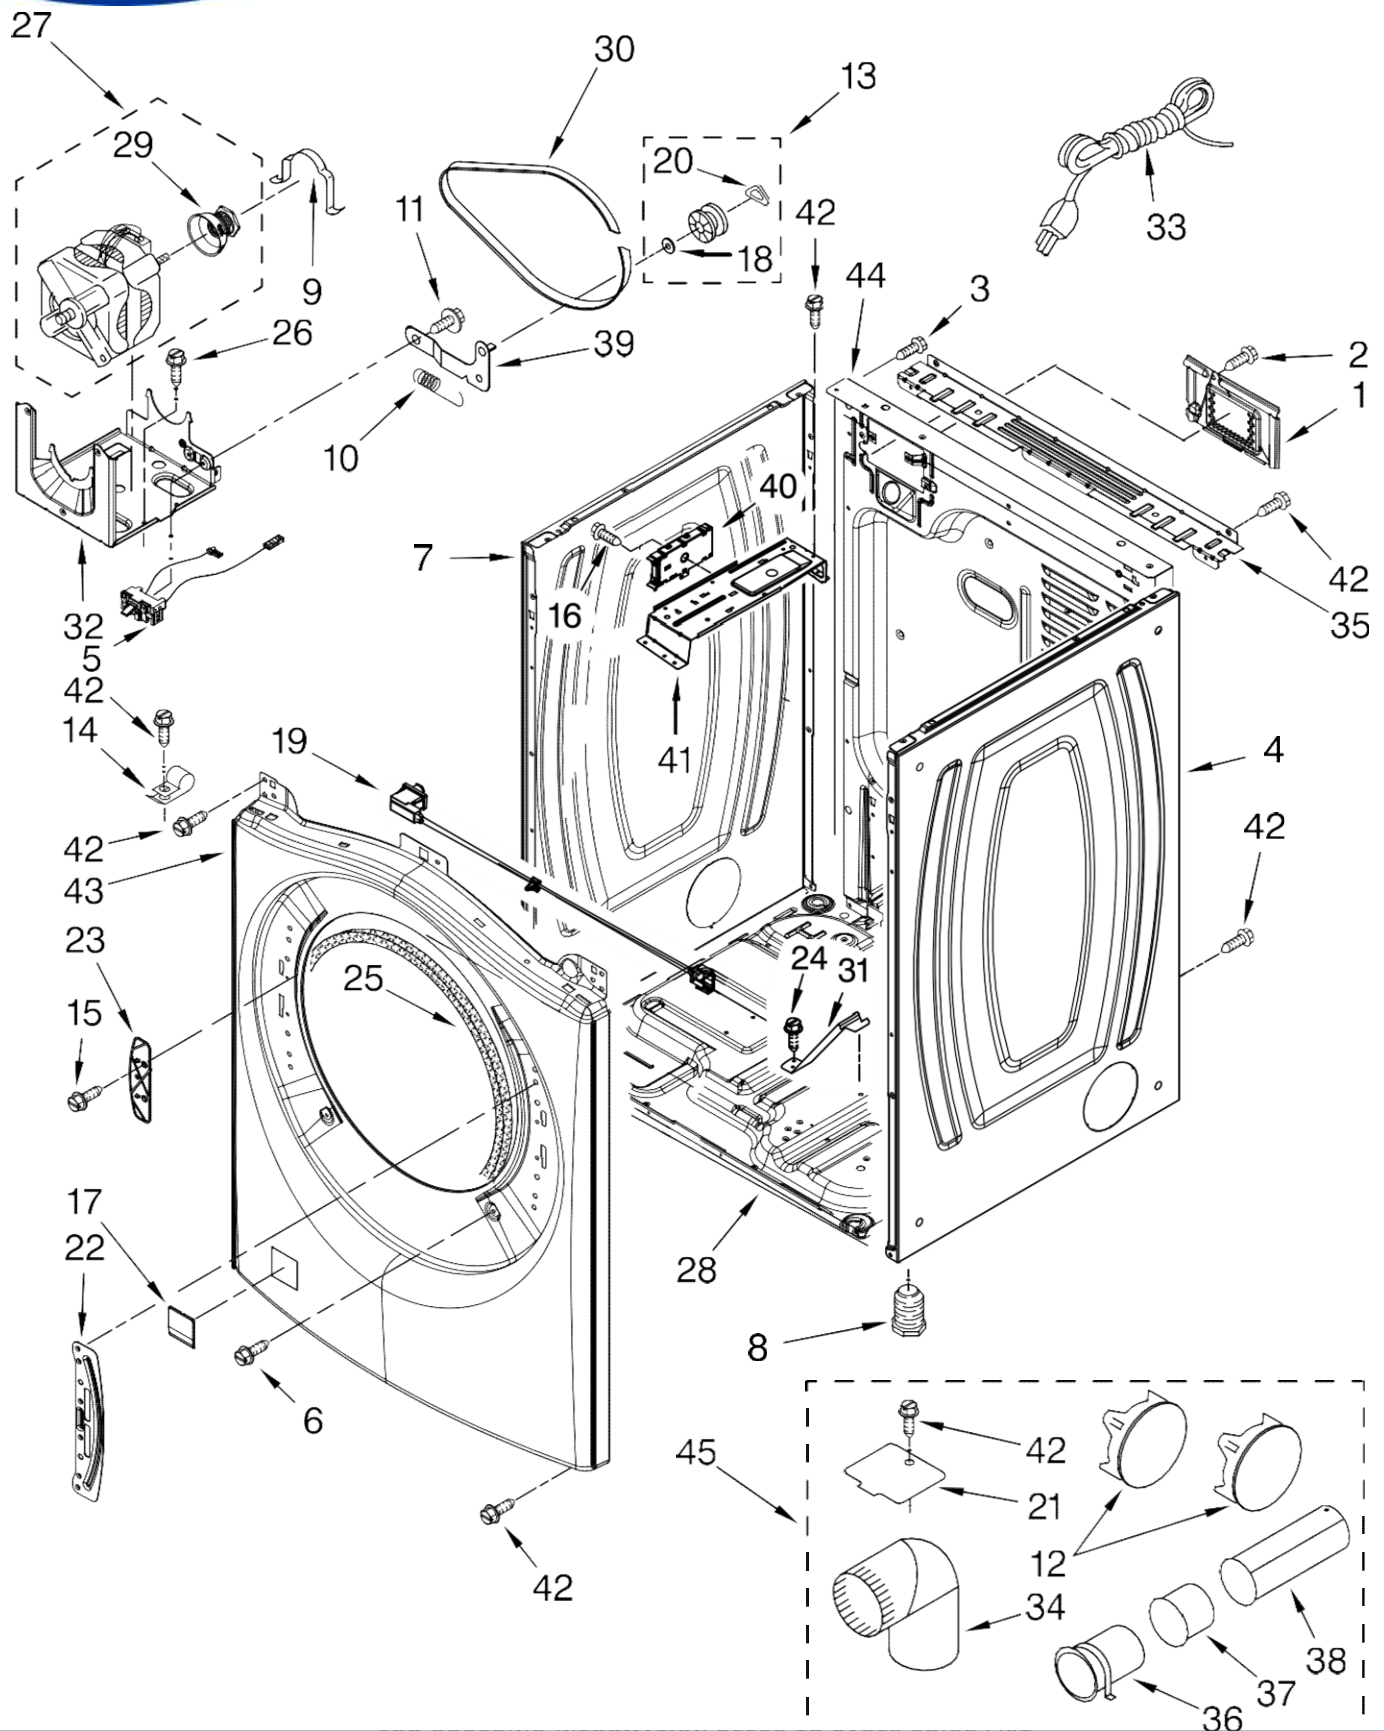

Illus. No.	Part No.	DESCRIPTION
1		Literature Parts
	W10305730	Use & Care Guide
	W10306459	Tech Sheet
	W10057364	Installation Instructions
2		Top
	W10208383	White
	W10337792	Red
	W10316282	Silver
3	W10267282	Harness, Main
4		Panel, Console Assembly (Includes Items, 7, 8, 9 & 12)
	W10352457	White
	W10352461	Red
	W10352459	Silver
5	W10317570	Water Channel (Includes, Item. 13)
6	W10208198	Bracket, Console
7	W10267937	Cable-Jumper-15
8	W10267938	Cable-Jumper-10
9	W10117943	Badge Assembly
10	693995	Screw, Ground
11	3390647	Screw, 8-18 x 1/2
12	W10267833	Cable, User Interface
13	W10317566	Spring, Clip Water Channel

Illus. No.	Part No.	DESCRIPTION
1	8317339	Cover, Terminal Block
2	3390814	Screw, 8-18 x 3/8
3	8533974	Screw, 10-32 x 5/8 (Ground)
4		Panel, Side (R.H.)
	W10280028	White
	W10337791	Red
	W10249725	Silver
5	W10246525	Switch, Broken Belt
6	3357011	Screw, 10-16 x 1/2
7		Panel, Side (L.H.)
	W10192435	White
	W10337789	Red
	W10249727	Silver
8	3392100	Foot, Dryer
	279810	Foot - Optional (Extended Length Package Of 2) (Not Included)
9	660658	Clamp, Motor (2)
10	3387374	Spring, Idler
11	3389420	Retainer, Idler
12		Plug, Multivent
	49252	White
	W10151499	Midnight Grey
13	3388672	Pulley Assembly

Illus. No.	Part No.	DESCRIPTION
14	3978776	Bracket, Gas Pipe
15	W10288126	Screw, 10-32 x 1/2
16	90767	Screw, 8-18 x 3/8
17		Plug, Front Panel
	8564457	White
	W10256411	Red
	W10249704	Silver
18	W10121334	Washer, Thrust
19	W10267834	Door Switch Assembly
20	690997	Tri Ring
21	8066115	Cover-Plate
22	W10208218	Bracket, Door Hinge
23	W10208250	Strike, Door
24	693995	Screw, 8-18 x 3/8
25	3387242	Seal, Front Panel
26	343641	Screw, 10-16 x 1/2
27	8538263	Motor Assembly 60 HZ. (Broken Belt
28	8565046	Base, Cabinet Switch)
29	8578220	Pulley 60 HZ.
30	3387610	Belt, Drive
31	8529757	Bracket, Burner
32	W10242878	Bracket, Motor
33	3401401	Cord, Power