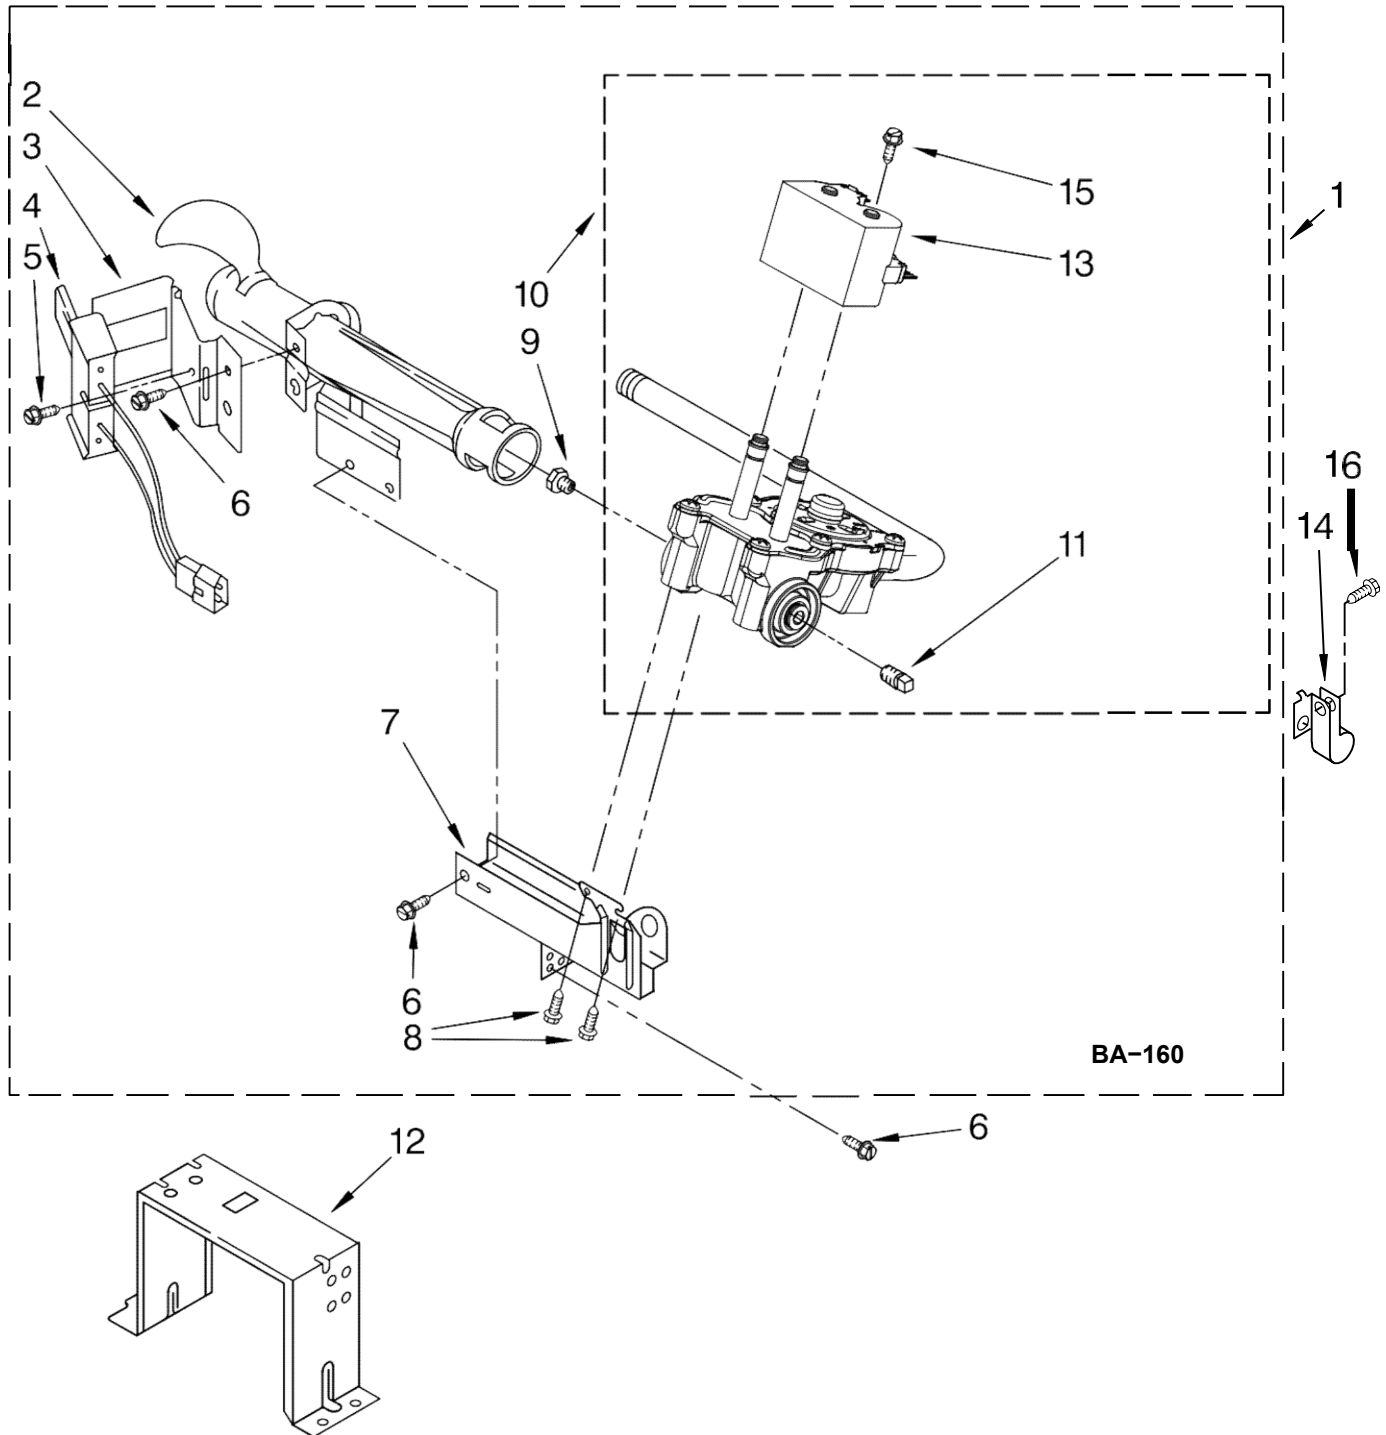

USE WITH TYPE 1 – NATURAL, TYPE 2 – MIXED,
AND TYPE 4 – LIQUEFIED PROPANE AND BUTANE GASES

USE WITH TYPE 1 – NATURAL, TYPE 2 – MIXED,
AND TYPE 4 – LIQUEFIED PROPANE AND BUTANE GASES

Illus. No.	Part No.	DESCRIPTION
1	W10307147	Burner Assembly 60 Hz. (Type 1 & 2)
2	688617	Tube, Burner
3	694298	Bracket, Ignitor
4	686590	Ignitor
5	3393909	Screw & Washer (8–32 x 5/8)
6	343641	Screw, 10–16 x 1/2
7	3389871	Base, Burner
8	3387057	Screw, 8–18 x 3/8 (3)
9	15418	Orifice, Burner Type 1
10	W10175144	Valve, Gas 60 Hz. (Complete) (Includes Pipe & Illus. No. 7)
11	W10295523	Plug, Pipe
12	3389889	Bracket, Support
13	W10328463	Coil, 60 Hz.
14	3978776	Clamp, Pipe
15	326049536	Screw, Coil
16	3390647	Screw, 8–18 x 1/2

Following Parts Not Illustrated

W10307153 Conversion Kit
(Type 1 and 2)
to Type (4) L.P.G.