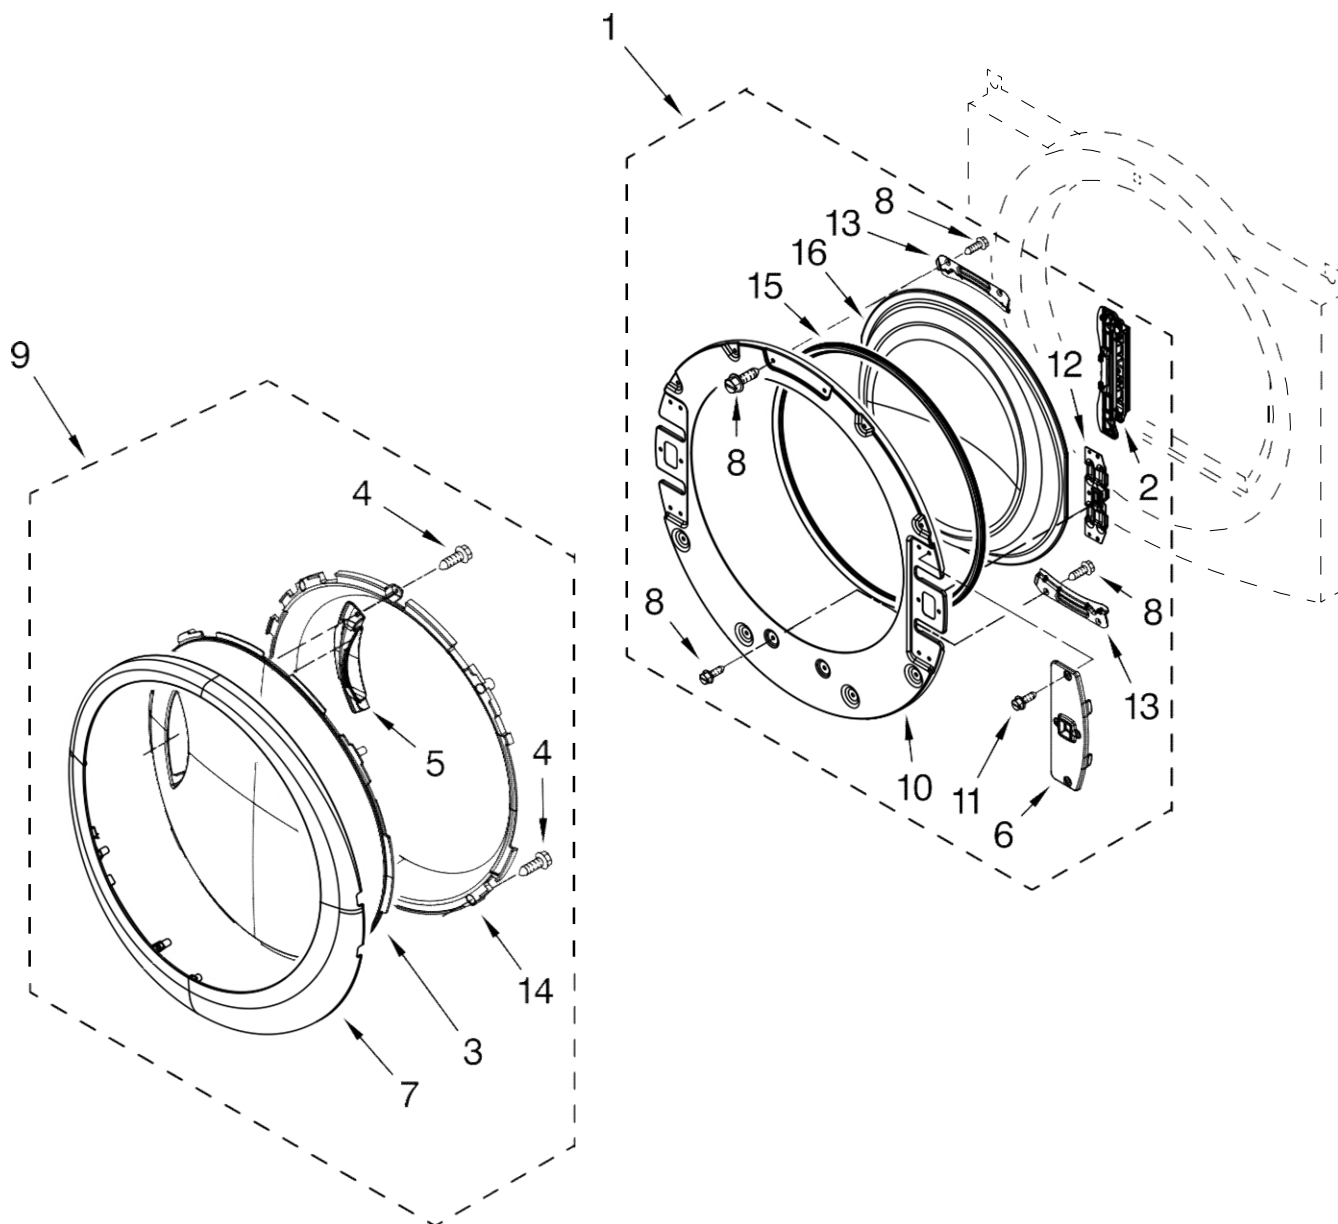

Illus. No.	Part No.	DESCRIPTION
1	W10208266	Door, Inner Assembly
2	W10208414	Door Hinge Assembly
3	W10208270	Door, Outer Screen
4	9742177	Screw, 8-18 x 5/8
5	W10208411	Door Handle

Illus. No.	Part No.	DESCRIPTION
6	W10208413	Cover, Door Switch
7	W10208271	Door, Trim Ring
8	3393258	Screw, 10-16 x 1/2
9	W10208268	Door, Outer Assembly
10	W10267837	Door, Inner Assembly
11	W10288126	Screw, 10-32 x 1/2

Illus. No.	Part No.	DESCRIPTION
12	W10208254	Door Catch Assembly
13	W10208252	Bracket, Glass (Upper)
14	W10208269	Bracket, Glass (Lower)
15	W10208254	Seal, Glass
16	W10208417	Door Glass