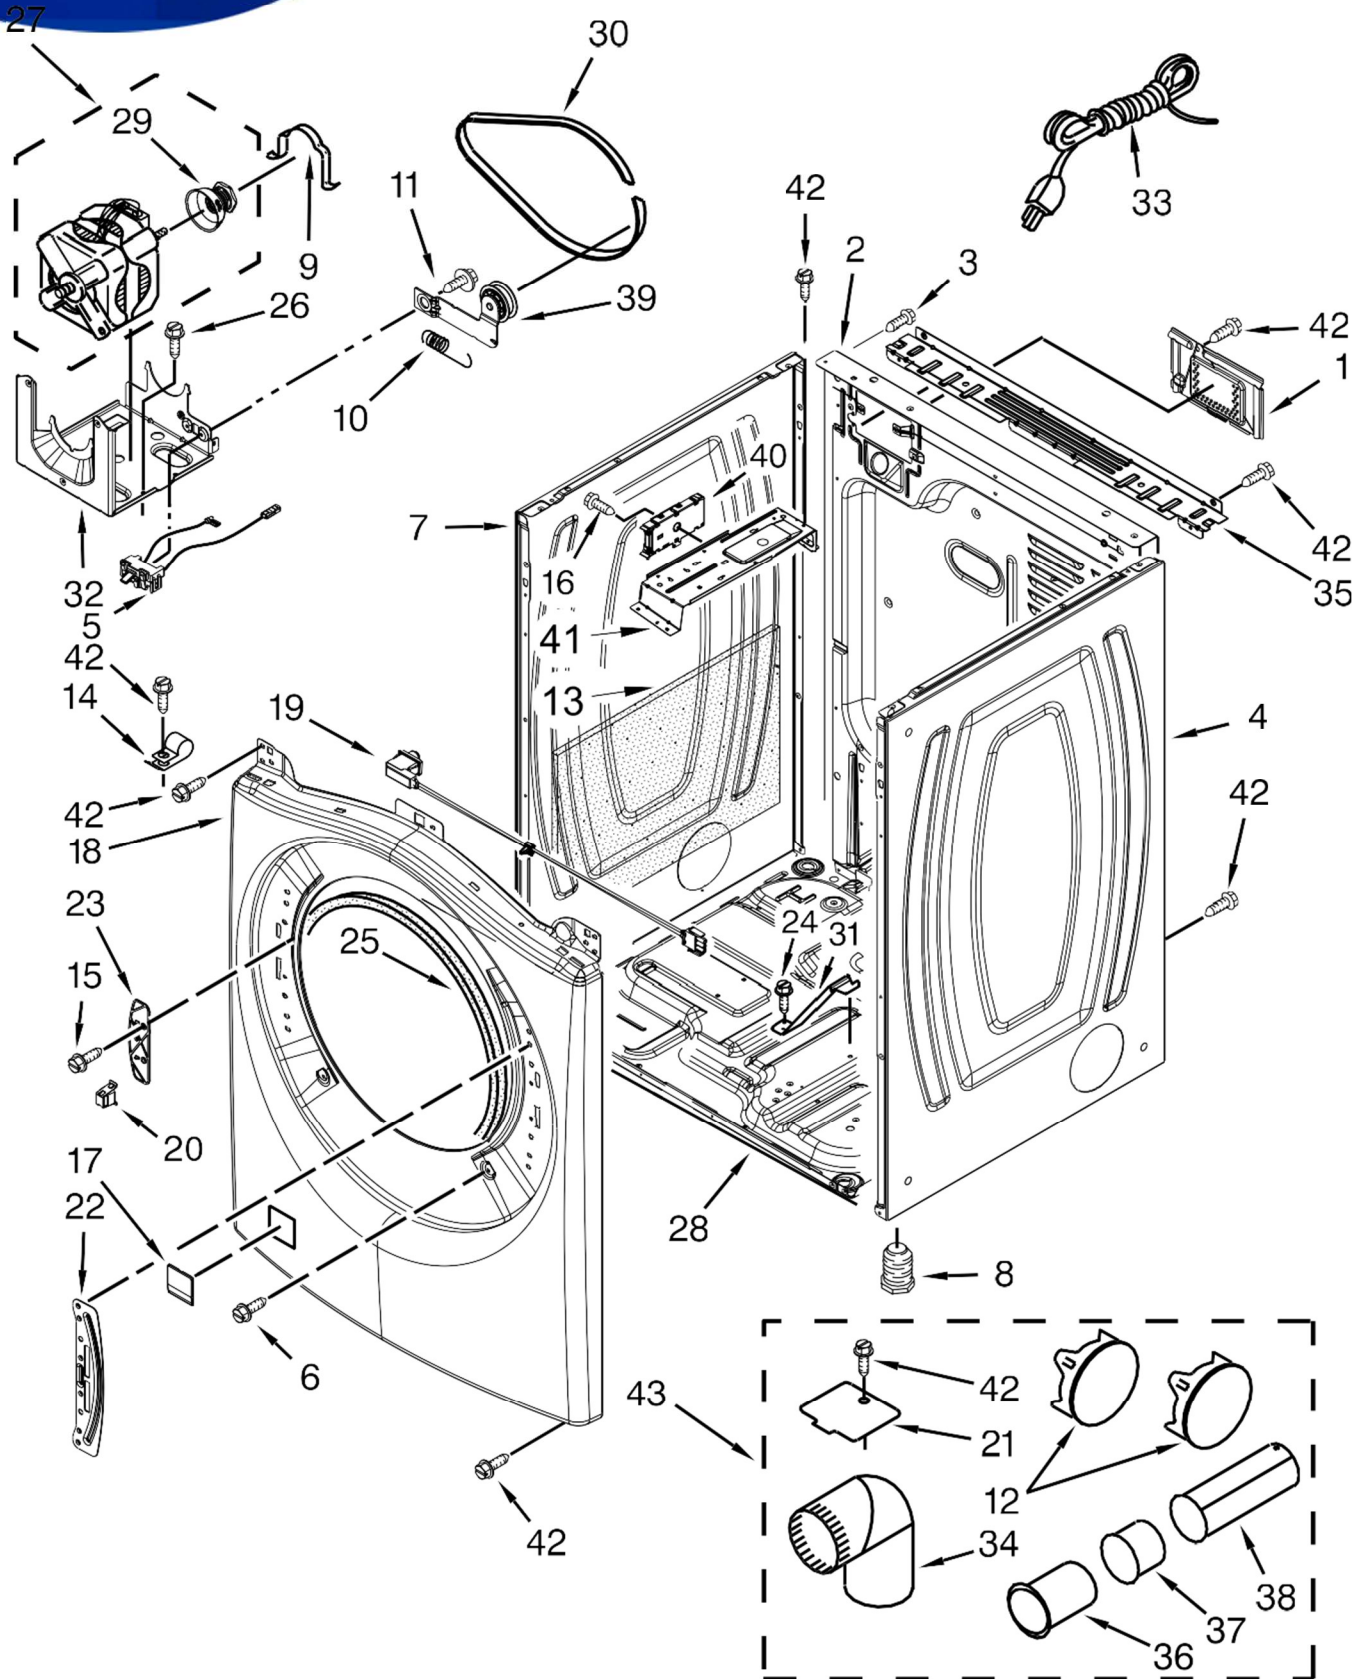

Illus.

<u>No.</u>	<u>Part No.</u>	<u>Description</u>
1	8317339	Cover, Terminal Block
2	W10487430	Panel, Rear
3	8533974	Screw
4		Panel, Side (R.H.)
	W10469589	White
	W10474189	Chrome Shadow
	W10469592	Silver
5	W10411936	Switch, Broken Belt
6	3357011	Screw
7		Panel, Side (L.H.)
	W10468495	White
	W10468496	Chrome Shadow
	W10468499	Silver
8	3392100	Foot, Dryer
	279810	Foot, Optional (Extended Length Package Of 2) (Not Included)
9	W10121316	Clamp, Motor Mount
10	W10446781	Spring, Idler
11	3389420	Screw
12	W10404617	Plug, Multivent (Midnight Grey)
13	W10123956	Panel, Dampening

Illus.

<u>No.</u>	<u>Part No.</u>	<u>Description</u>
14	3978776	Bracket, Gas Pipe
15	W10288126	Screw
16	90767	Screw
17		Plug, Front Panel
	8564457	White
	W10391496	Chrome Shadow
18		Front Panel (Includes Item 25)
	W10363953	White
	W10463309	Chrome Shadow
	W10460923	Silver
19	W10350906	Assembly, Door Switch
20	W10208401	Assembly, Spring Catch
21	W10354249	Plate, Cover
22	W10208218	Bracket, Door Hinge
23	W10208250	Strike, Door
24	693995	Screw
25	3387242	Seal, Front Panel
26	343641	Screw
27	W10396028	Assembly, Motor
28	8565046	Base, Cabinet
29	W10460106	Pulley, Motor
30	3387610	Belt, Drive

Illus.

<u>No.</u>	<u>Part No.</u>	<u>Description</u>
31	8529757	Bracket, Burner
32	W10242878	Bracket, Motor Mounting
33	W10440461	Cord, Power
34	W10416072	Elbow
35	W10208382	Bracket, Rear
36	8563747	Pipe, Exhaust (Medium)
37	W10331278	Pipe, Exhaust (Short)
38	8563749	Pipe, Exhaust (Long)
39	W10547287	Assembly, Idler
40	W10542001	Board, Control
41	W10259611	Bracket, Control
42	3390647	Screw
		Optional Parts Not Included|Dryer Exhaust Kit|(For Side & Bottom Venting)
43	W10323246	Kit, 4-Way Vent