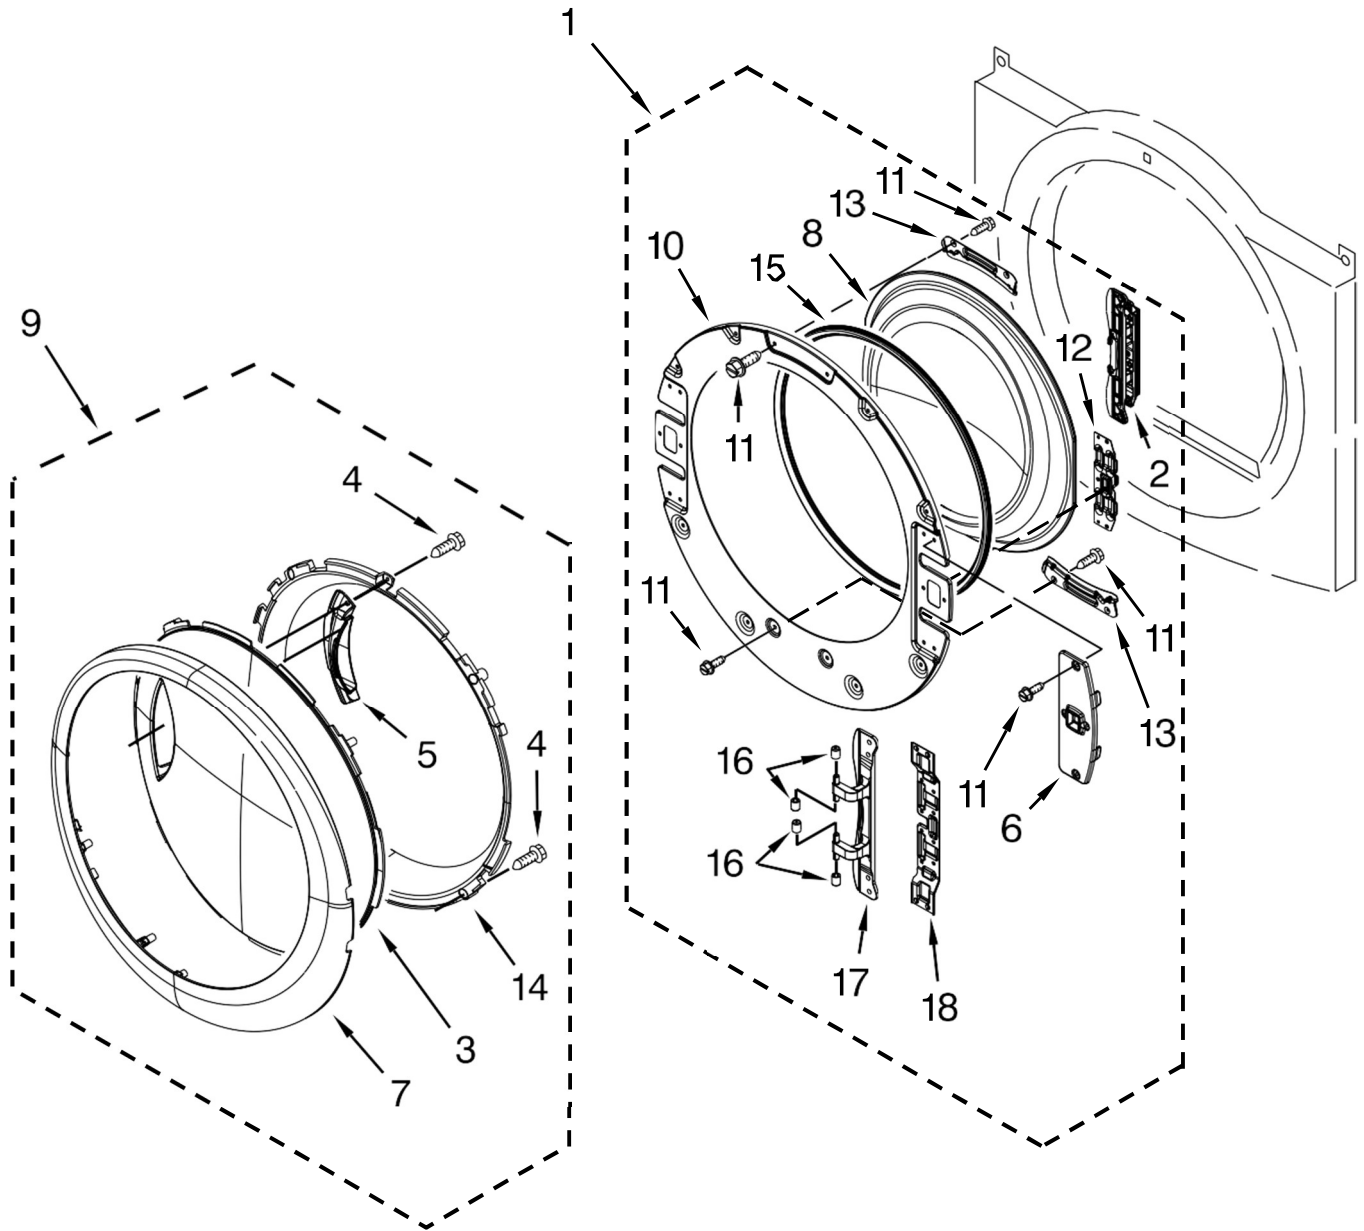

Illus.

<u>No.</u>	<u>Part No.</u>	<u>Description</u>
1	W10359271	Shaft, Drum Roller - Right Hand Thread
2	W10414388	Clip, Lint Duct
3	W10211899	Seal, Blower Cover
4	W10298258	Harness, Sensor
5	W10295533	Assembly, Air Duct
6	W10211950	Seal, Housing Outlet
7	W10521118	Seal, Drum
8	3934666	Nut, Hex
9	W10211901	Assembly, Collar
10	W10208422	Rear Deflector
11	W10249422	Nozzle, Bracket Rear
12	W10344699	Collar, Duct
13	693995	Screw
14	W10044599	Clip, Push To Connect
15	693995	Screw
16	W10001120	Nut, Hex (Left Hand Thread)
17	8520836	Bulkhead, Rear
18	3387459	Washer
19	W10359272	Shaft, Drum Roller - Left Hand Thread
20	W10512946	Washer, Tri Ring
21	W10314171	Roller, Support

Illus.

<u>No.</u>	<u>Part No.</u>	<u>Description</u>
22	W10342188	Exhaust Pipe
23	W10672683	Assembly, Outlet Grill and Housing
24	8573713	Cut-Off, Thermal
25	W10541656	Drum Assembly Complete
26	W10219342	Screw
27	W10521122	Seal, Drum Front
28	W10128629	Shield, Blower
29	90767	Screw
30	W10370972	Lint Screen
31	W10044605	Coupling, Hose
32	3390647	Screw
33	W10347739	Assembly, Nozzle and Hose
34	3387223	Sensor, Electrode
35	W10460935	Assembly, Drum Light
36	W10277503	Assembly, Nozzle and Screen
37	W10211915	Wheel, Blower
38	8529007	Plug, Rear Bulkhead
39	W10672682	Grill, Outlet
40	W10346403	Valve, Water Inlet
41	3392519	Fuse, Thermal (91C)
42	8577274	Thermistor

Illus.

<u>No.</u>	<u>Part No.</u>	<u>Description</u>
43	697770	Seal, Plate Cover
44	W10211911	Housing, Blower
45	W10211896	Assembly, Lint Duct
46	8573824	Funnel, Burner
47	3391912	Thermostat, Hi Limit
48	338906	Sensor, Radiant
49	W10348621	Hose, Rear Nylon
50	W10525140	Jumper, TCO High Limit
51	3387230	Screw
52	W10184825	Cover, Inlet Valve
53	W10280771	Baffle, Drum
54	W10211930	Bulkhead, Front
55	W10346402	Bracket, Valve
56	W10419068	Thermistor, Gas Inlet
57	3391018	Tie, Cable
58	W10672681	Assembly, Housing and Door
59	W10672680	Lint, Screen
60	W10219015	Spring, Lint Screen Door
61	W10336486	Connector, Hose -"Y"
62	W10468426	Harness, Gas