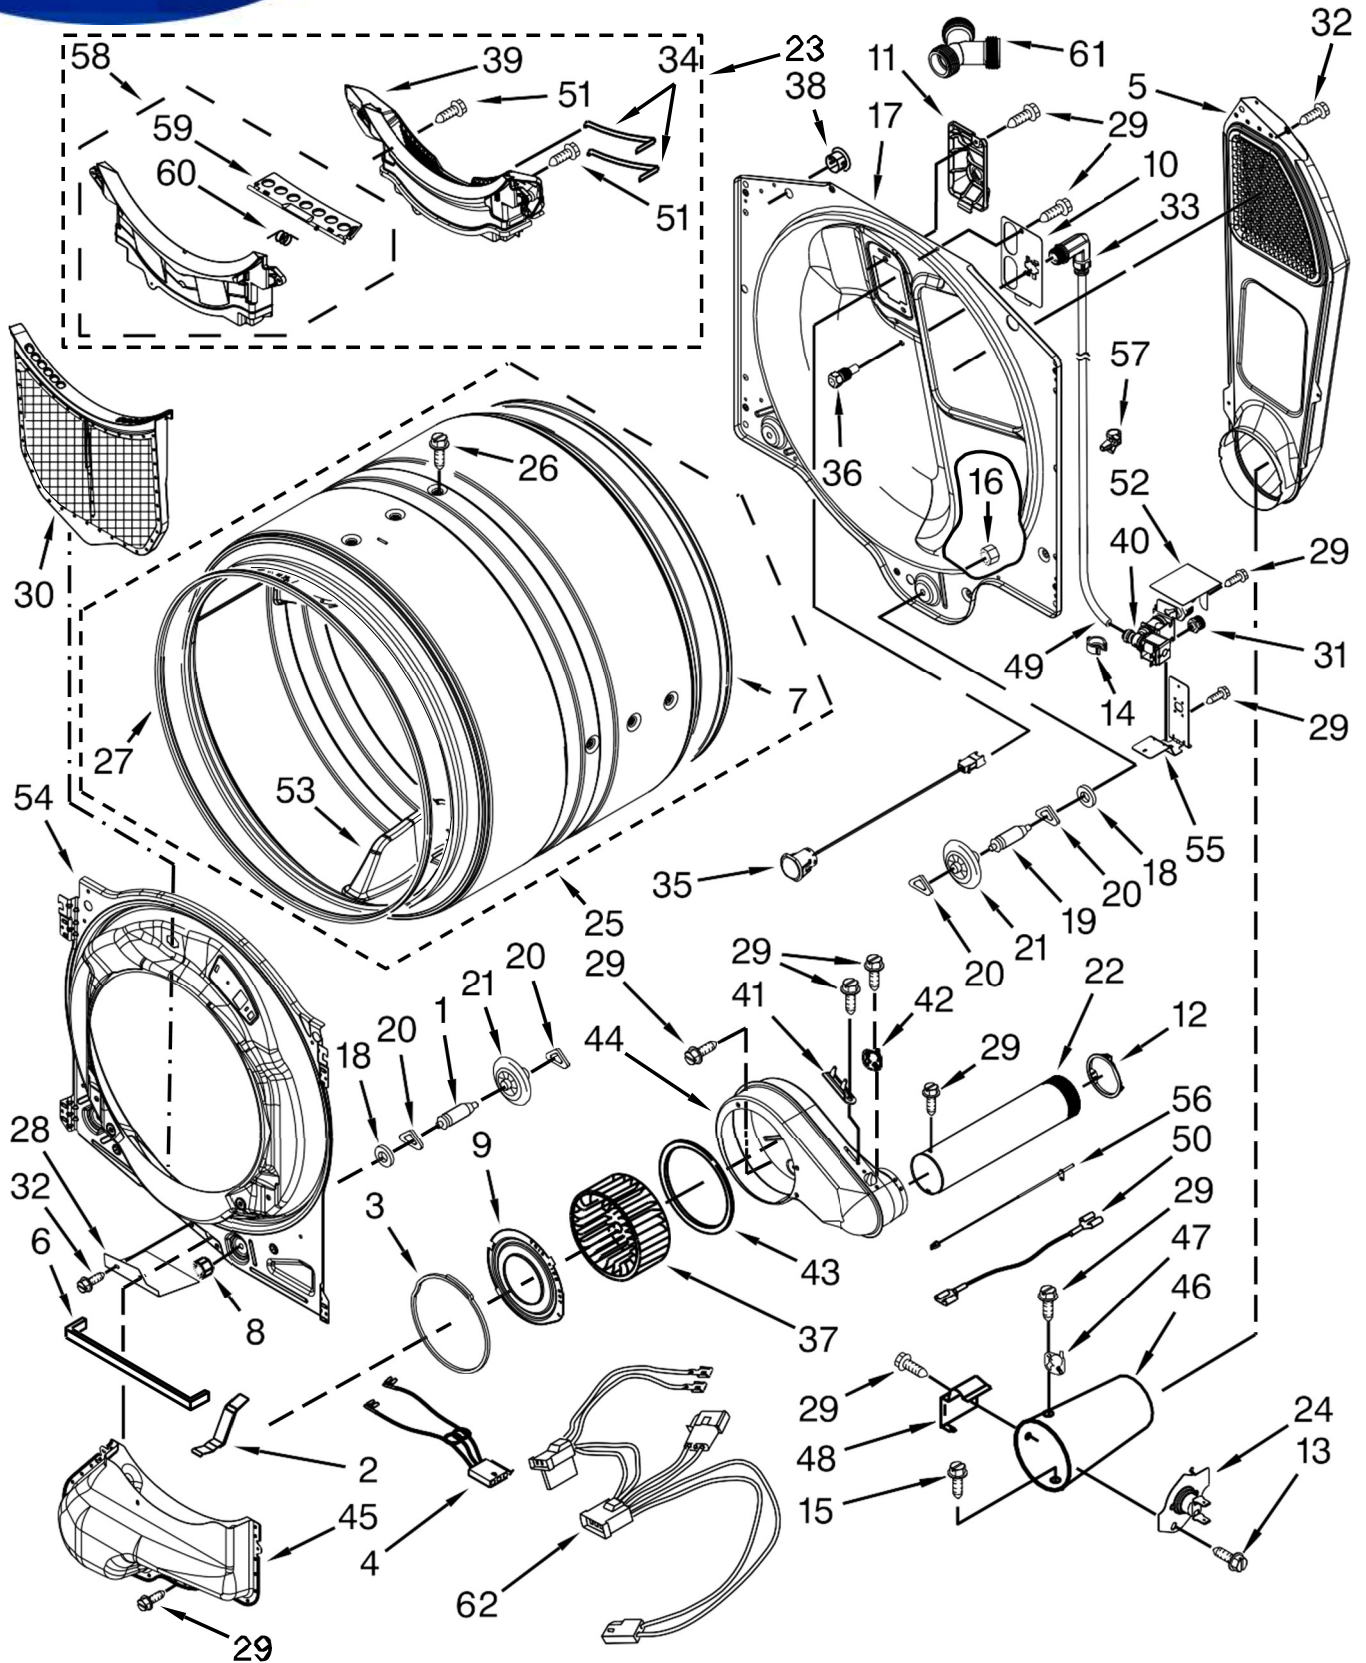

Illus.

<u>No.</u>	<u>Part No.</u>	<u>Description</u>
1	W10359271	Shaft, Drum Roller - Right Hand Thread
2	W10414388	Clip, Lint Duct
3	W10211899	Seal, Blower Cover
4	W10298258	Harness, Sensor
5	W10295533	Assembly, Air Duct
6	W10211950	Seal, Housing Outlet
7	W10521118	Seal, Drum
8	3934666	Nut, Hex
9	W10211901	Assembly, Collar
10	W10208422	Rear Deflector
11	W10249422	Nozzle, Bracket Rear
12	W10344699	Collar, Duct
13	693995	Screw
14	W10044599	Clip, Push To Connect
15	693995	Screw
16	W10001120	Nut, Hex (Left Hand Thread)
17	8520836	Bulkhead, Rear
18	3387459	Washer
19	W10359272	Shaft, Drum Roller - Left Hand Thread
20	W10512946	Washer, Tri Ring
21	W10314171	Roller, Support

Illus.

<u>No.</u>	<u>Part No.</u>	<u>Description</u>
22	W10342188	Exhaust Pipe
23	W10672683	Assembly, Outlet Grill and Housing
24	8573713	Cut-Off, Thermal
25	W10541656	Drum Assembly Complete
26	W10219342	Screw
27	W10521122	Seal, Drum Front
28	W10128629	Shield, Blower
29	90767	Screw
30	W10370972	Lint Screen
31	W10044605	Coupling, Hose
32	3390647	Screw
33	W10347739	Assembly, Nozzle and Hose
34	3387223	Sensor, Electrode
35	W10460935	Assembly, Drum Light
36	W10277503	Assembly, Nozzle and Screen
37	W10211915	Wheel, Blower
38	8529007	Plug, Rear Bulkhead
39	W10672682	Grill, Outlet
40	W10346403	Valve, Water Inlet
41	3392519	Fuse, Thermal (91C)
42	8577274	Thermistor

Illus.

<u>No.</u>	<u>Part No.</u>	<u>Description</u>
43	697770	Seal, Plate Cover
44	W10211911	Housing, Blower
45	W10211896	Assembly, Lint Duct
46	8573824	Funnel, Burner
47	3391912	Thermostat, Hi Limit
48	338906	Sensor, Radiant
49	W10348621	Hose, Rear Nylon
50	W10525140	Jumper, TCO High Limit
51	3387230	Screw
52	W10184825	Cover, Inlet Valve
53	W10280771	Baffle, Drum
54	W10211930	Bulkhead, Front
55	W10346402	Bracket, Valve
56	W10419068	Thermistor, Gas Inlet
57	3391018	Tie, Cable
58	W10672681	Assembly, Housing and Door
59	W10672680	Lint, Screen
60	W10219015	Spring, Lint Screen Door
61	W10336486	Connector, Hose -"Y"
62	W10468426	Harness, Gas