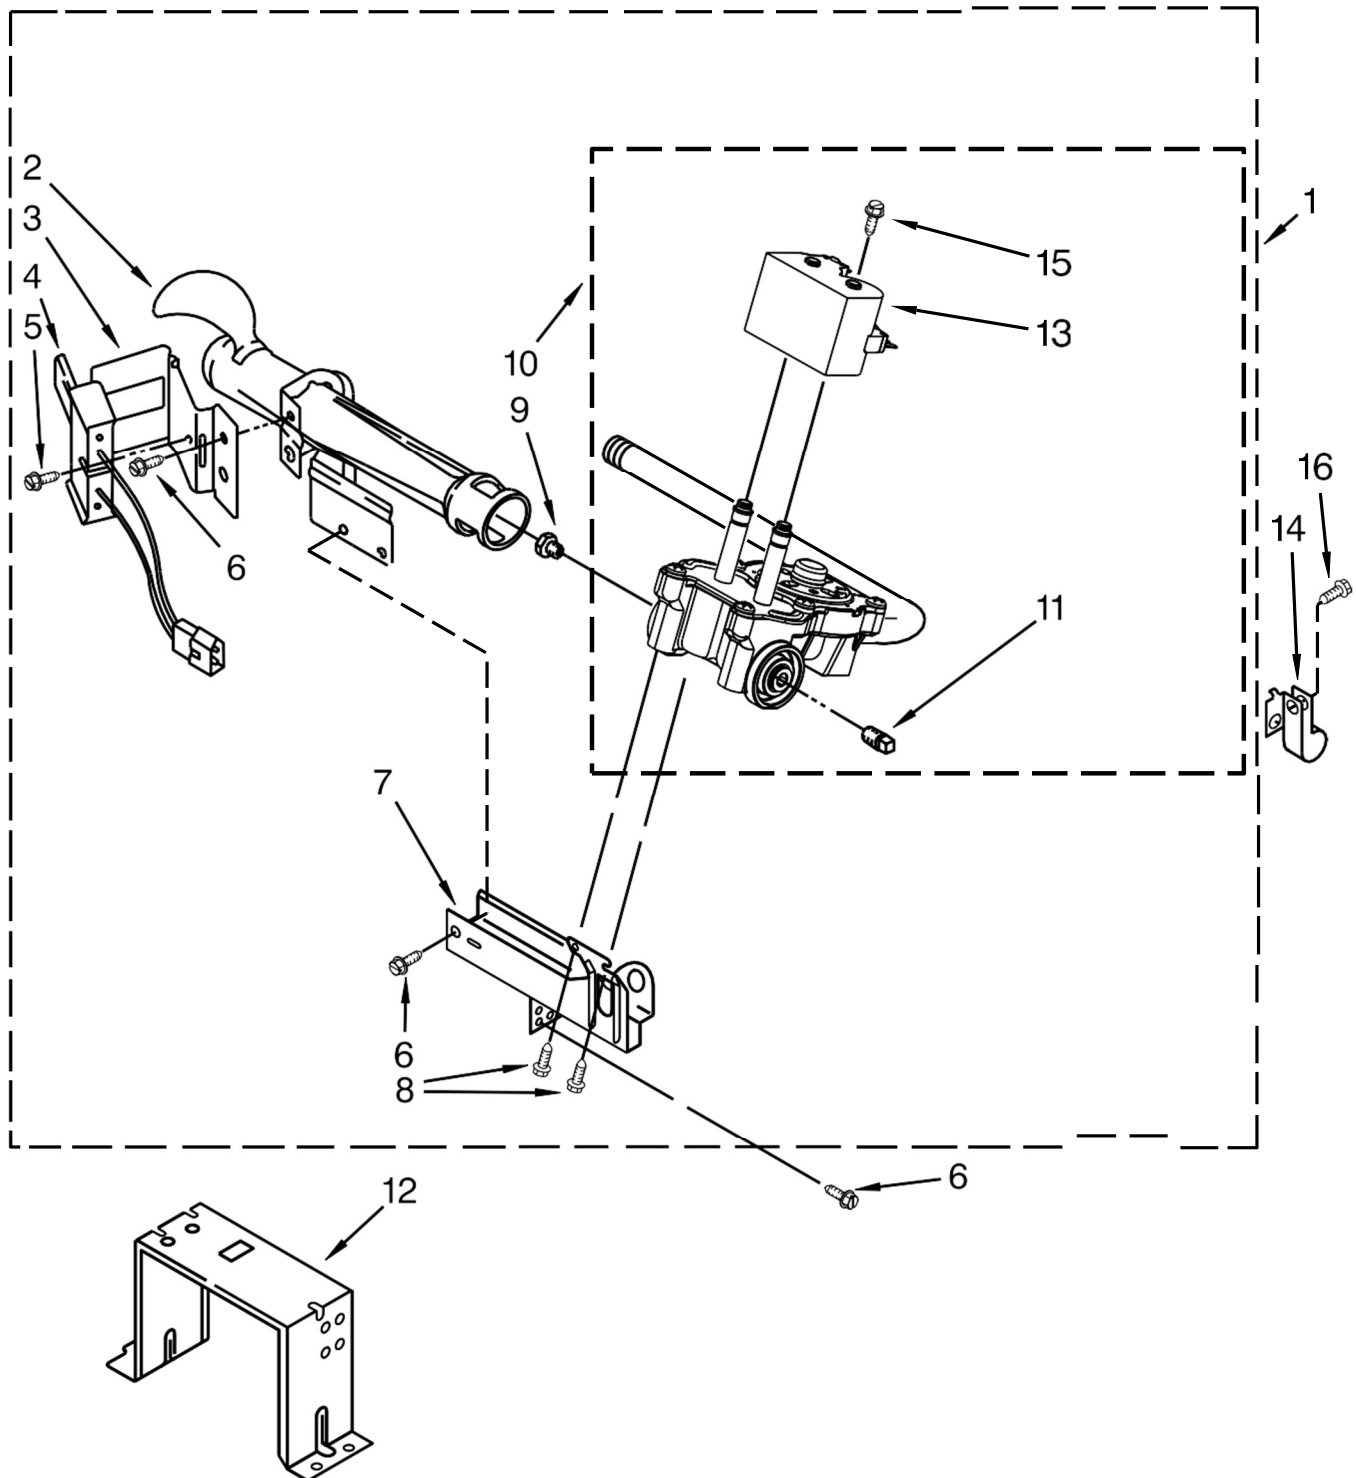

USE WITH TYPE 1 - NATURAL, TYPE 2 - MIXED,
AND TYPE 4 - LIQUEFIED PROPANE AND BUTANE GASES

Illus.

<u>No.</u>	<u>Part No.</u>	<u>Description</u>
1	W10307147	Burner Assembly
2	688617	Tube, Burner
3	694298	Bracket, Ignitor
4	686590	Ignitor
5	3393909	Screw
6	343641	Screw
7	3389871	Base, Burner

Illus.

<u>No.</u>	<u>Part No.</u>	<u>Description</u>
8	3387057	Screw
9	234826	Type 1 (Natural)
10	W10175144	Valve, Gas 60 Hz. (Complete)
11	W10295523	Pipe Plug
12	3389889	Bracket, Support
13	W10328463	Coil (60 Hz)

Illus.

<u>No.</u>	<u>Part No.</u>	<u>Description</u>
14	3978776	Bracket, Gas Pipe
16	3390647	Screw
		Following Parts Not Illustrated
	W10307153	Conversion Kit (Type 1 and 2) to Type (4) L.P.G.