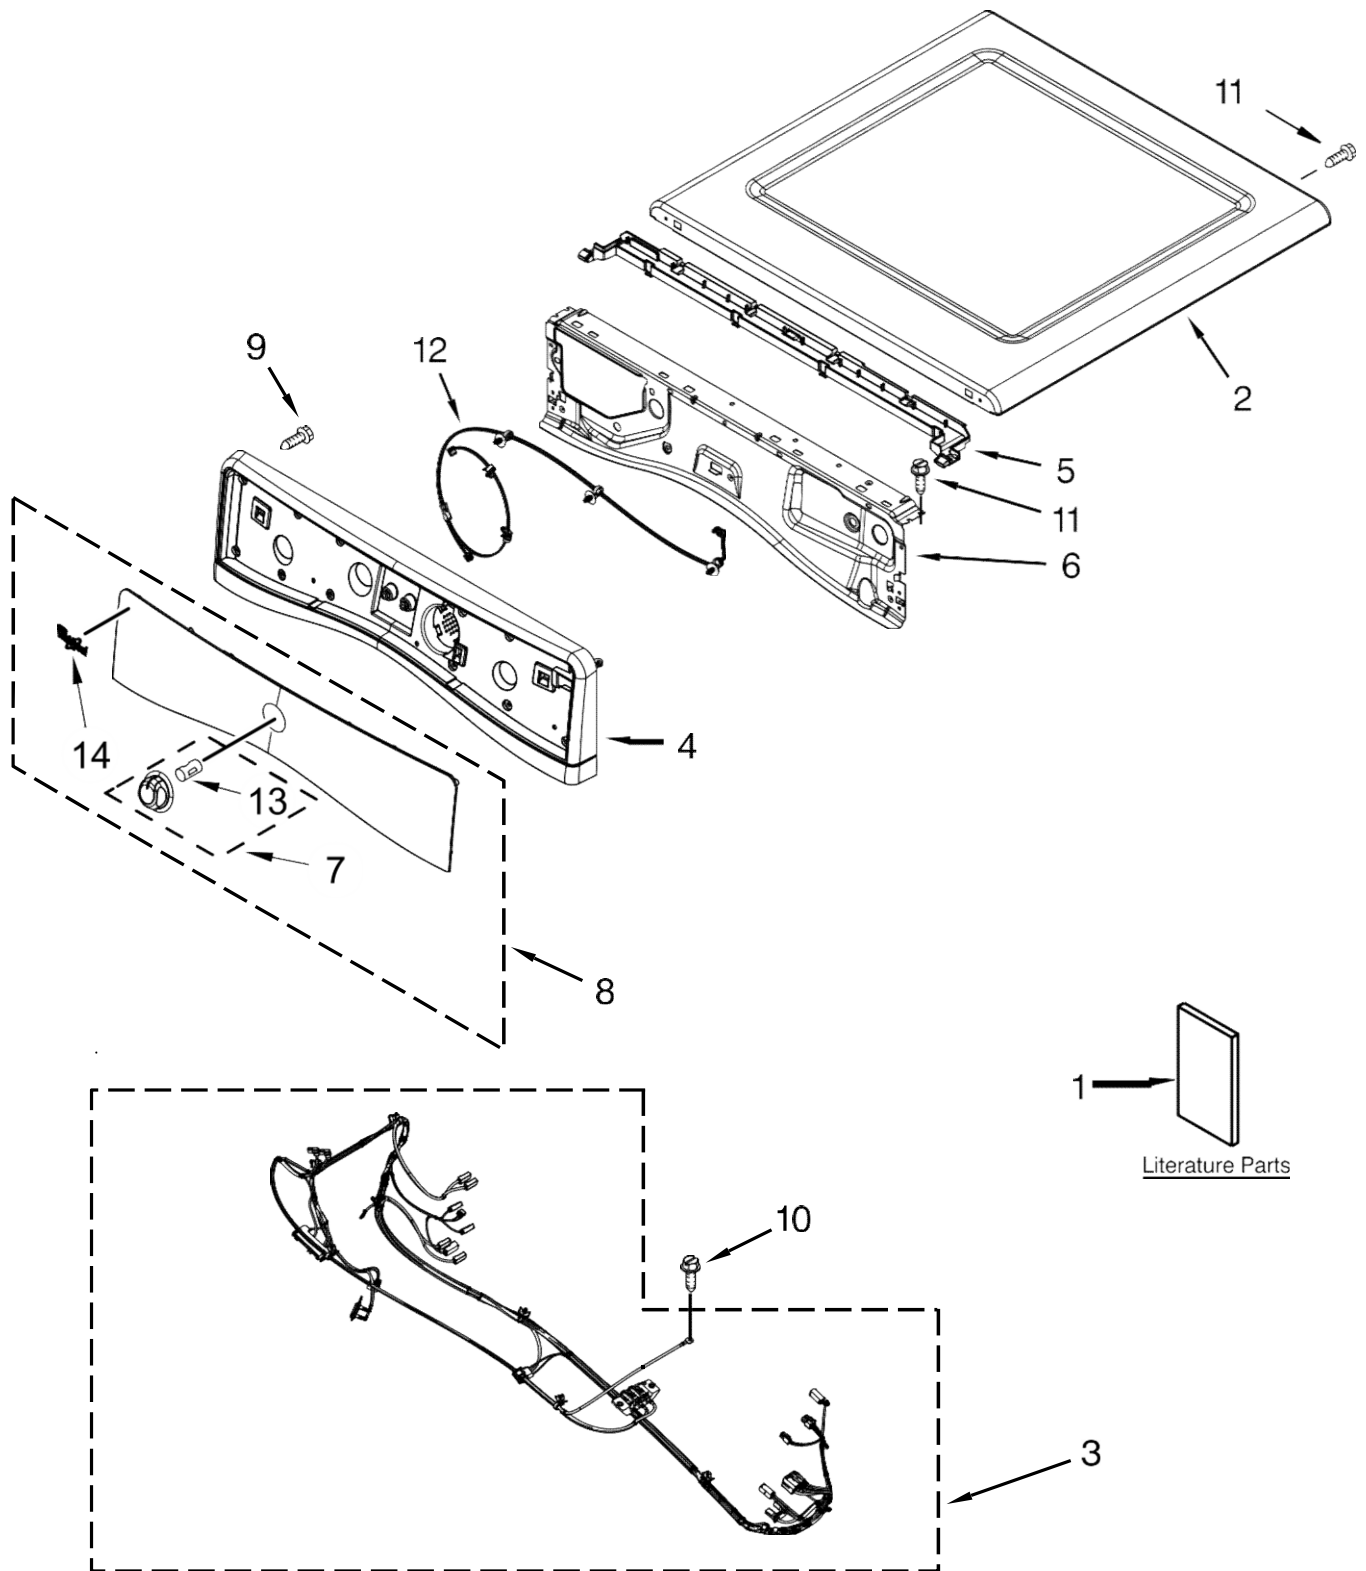

27" GAS DRYER

MODELS:

WGD96HEAW2 (White)
WGD96HEAC2 (Chrome Shadow)
WGD96HEAU2 (Stainless)

Illus.

<u>No.</u>	<u>Part No.</u>	<u>Description</u>
1		Literature Parts
	W10524376	Owners Manual
	W10097114	Tech Sheet
	W10558994	Installation Instructions
	W10504395	Wiring Diagram
2		Top
	W10208383	White
	W10460919	Chrome Shadow
	W10316282	Silver
3	W10526661	Harness, Main Wiring