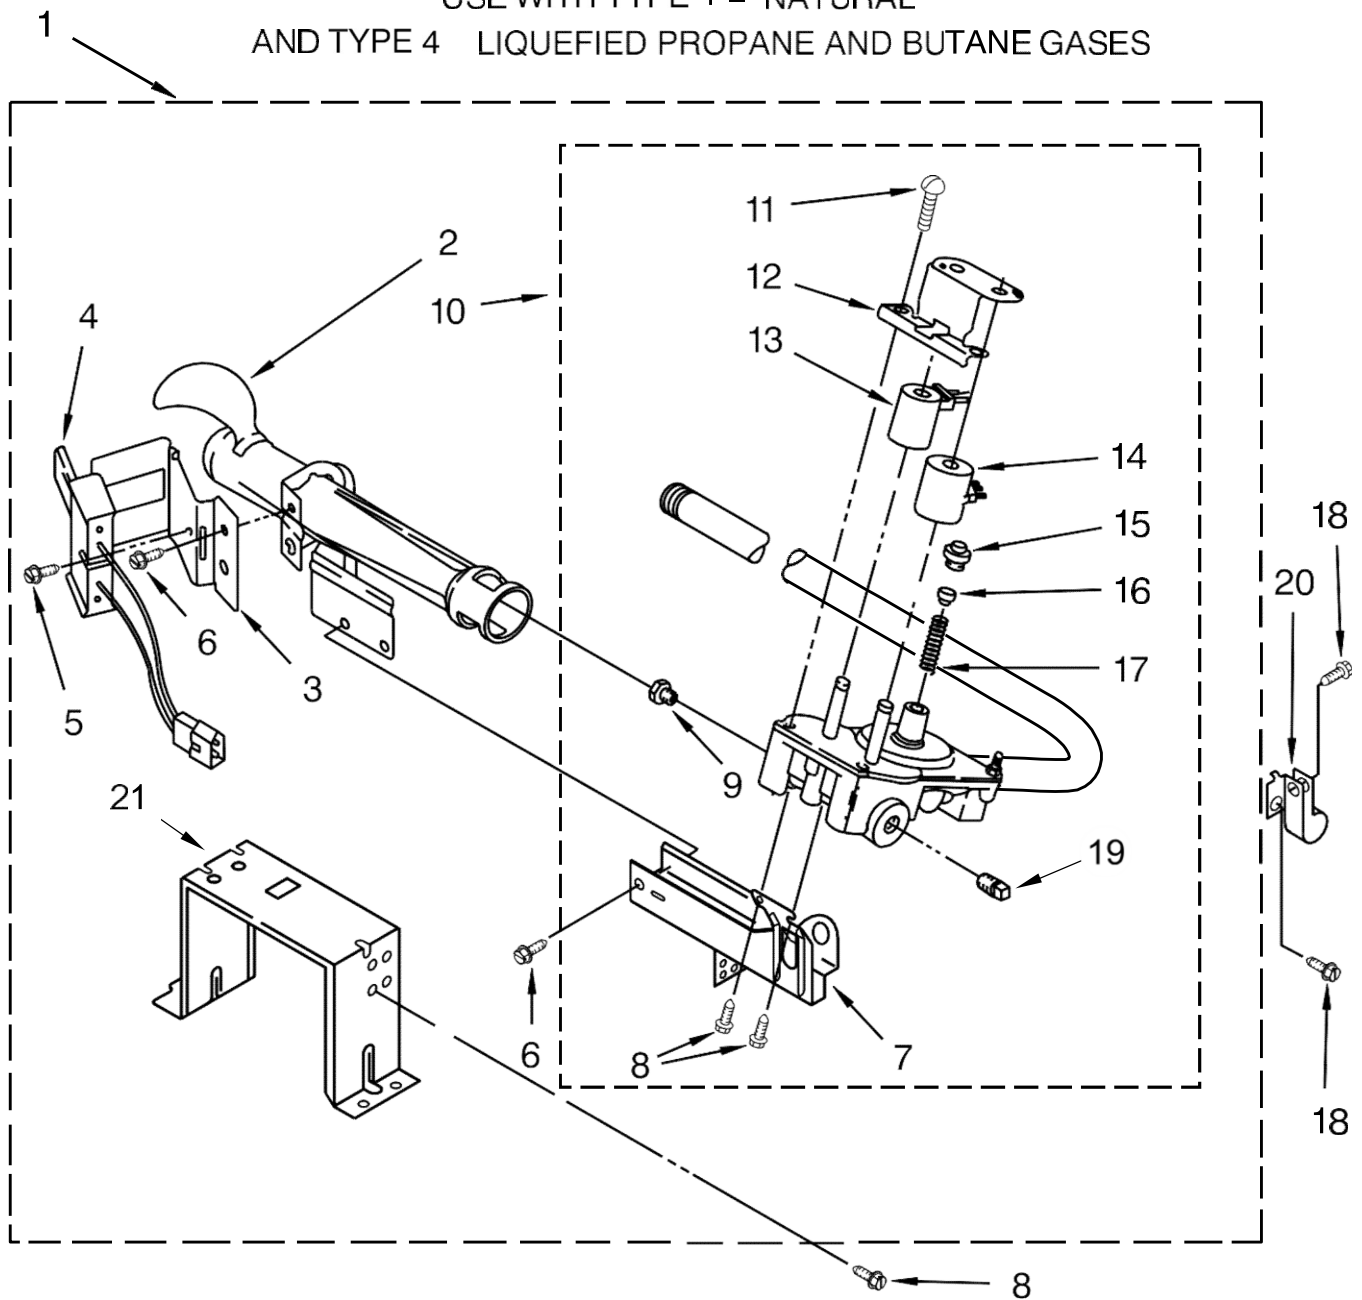

USE WITH TYPE 1 – NATURAL
AND TYPE 4 LIQUEFIED PROPANE AND BUTANE GASES

<u>Illus.</u> <u>No.</u>	<u>Part No.</u>	<u>Description</u>
1	8576353	Burner Assembly 60 Hz. (Type 1)(White Rodgers)
2	688617	Tube, Burner
3	694298	Bracket, Ignitor
4	686590	Ignitor
5	3393909	Screw
6	343641	Screw
7	3389871	Base, Burner
8	3387057	Screw

<u>Illus.</u> <u>No.</u>	<u>Part No.</u>	<u>Description</u>
9		Orifice, Burner
	15418	Type 1 (Natural)
	15422	Type 4 (Butane)
	234867	Type 4 (Propane)
10	W10118312	Valve, Gas 60 Hz. (Complete)
11	694421	Screw, Coil
12	694538	Bracket, Coil
13	694540	Coil, 60 Hz. (2 Terminal) (Main)
14	694539	Coil, 60 Hz (Split) (3 Terminal) (Pilot Position)
15	694424	Leak, Limiter

<u>Illus.</u> <u>No.</u>	<u>Part No.</u>	<u>Description</u>
16	694423	Screw, Regulator Adjustment
17	694422	Spring, Regulator
18	3390647	Screw
19	239822	Plug, Pipe
20	3387561	Clamp, Pipe
21	3389889	Bracket, Support
		Following Parts Not Illustrated
	8576846	Conversion Kit (Type 1 to Type 4 LPG)