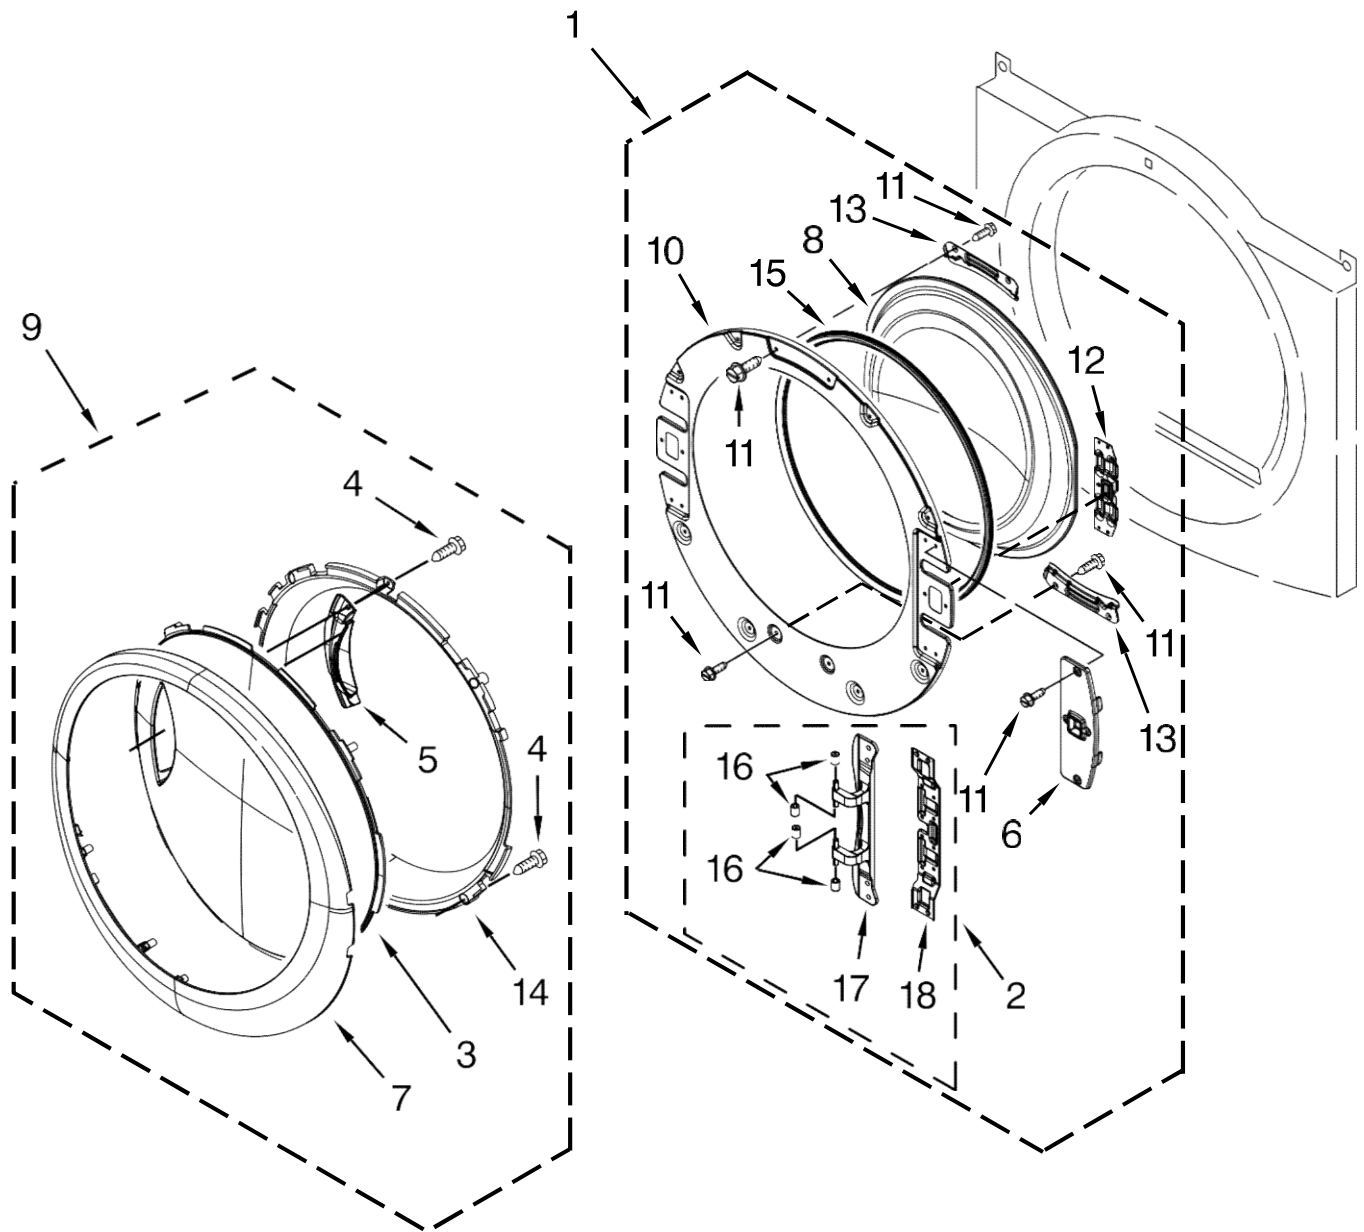

Illus.

No.	Part No.	Description
1	W10359271	Shaft, Drum Roller - Right Hand Thread
2	W10414388	Clip, Lint Duct
3	W10211899	Seal, Blower Cover
4	W10298258	Harness, Sensor
5	W10295533	Assembly, Air Duct
6	W10211950	Seal, Housing Outlet
7	W10521118	Seal, Drum
8	3934666	Nut, Hex
9	W10211901	Assembly, Collar
10	W10208422	Rear Deflector
11	W10249422	Nozzle, Bracket Rear
12	W10344699	Collar, Duct
13	693995	Screw
14	W10044599	Clip, Push To Connect
15	W10336486	Connector, Hose -"Y"
16	W10001120	Nut, Hex (Left Hand Thread)
17	8520836	Bulkhead, Rear
18	3387459	Washer
19	W10359272	Shaft, Drum Roller - Left Hand Thread
20	W10512946	Washer, Tri Ring
21	W10314171	Roller, Support
22	W10342188	Exhaust Pipe

Illus.

No.	Part No.	Description
23	W10219012	Assembly, Outlet Grill & Housing
24	8573713	Cut-Off, Thermal
25	W10541656	Drum Assembly Complete
26	W10219342	Screw
27	W10521122	Seal, Drum Front
28	W10128629	Shield, Blower
29	90767	Screw
30	W10370972	Lint Screen
31	W10468426	Harness, Gas
32	3390647	Screw
33	W10347739	Assembly, Nozzle & Hose
34	3387223	Sensor, Electrode
35	W10460935	Assembly, Drum Light
36	W10277503	Assembly, Nozzle & Screen
37	W10211915	Wheel, Blower
38	8529007	Plug, Rear Bulkhead
39	W10211903	Grille, Outlet
40	W10505663	Valve, Water Inlet (Includes Item # 55)
41	3392519	Fuse, Thermal (91C)
42	8577274	Thermistor
43	697770	Seal, Plate Cover

Illus.

No.	Part No.	Description
44	W10211911	Housing, Blower
45	W10211896	Assembly, Lint Duct
46	8573824	Funnel, Burner
47	3391912	Thermostat, Hi Limit
48	338906	Sensor, Radiant
49	W10348621	Hose, Rear Nylon
50	W10525140	Jumper, TCO High Limit
51	3387230	Screw
52	W10530670	Cover, Inlet Valve
53	W10280771	Baffle, Drum
54	W10211930	Bulkhead, Front Door Screen
55	W10510098	Bracket, Valve
56	W10419068	Thermistor, Gas Inlet
57	3391018	Tie, Cable
58	W10219013	Assembly, Housing & Door
59	W10219016	Door, Lint Screen
60	W10219015	Spring, Lint Screen Door