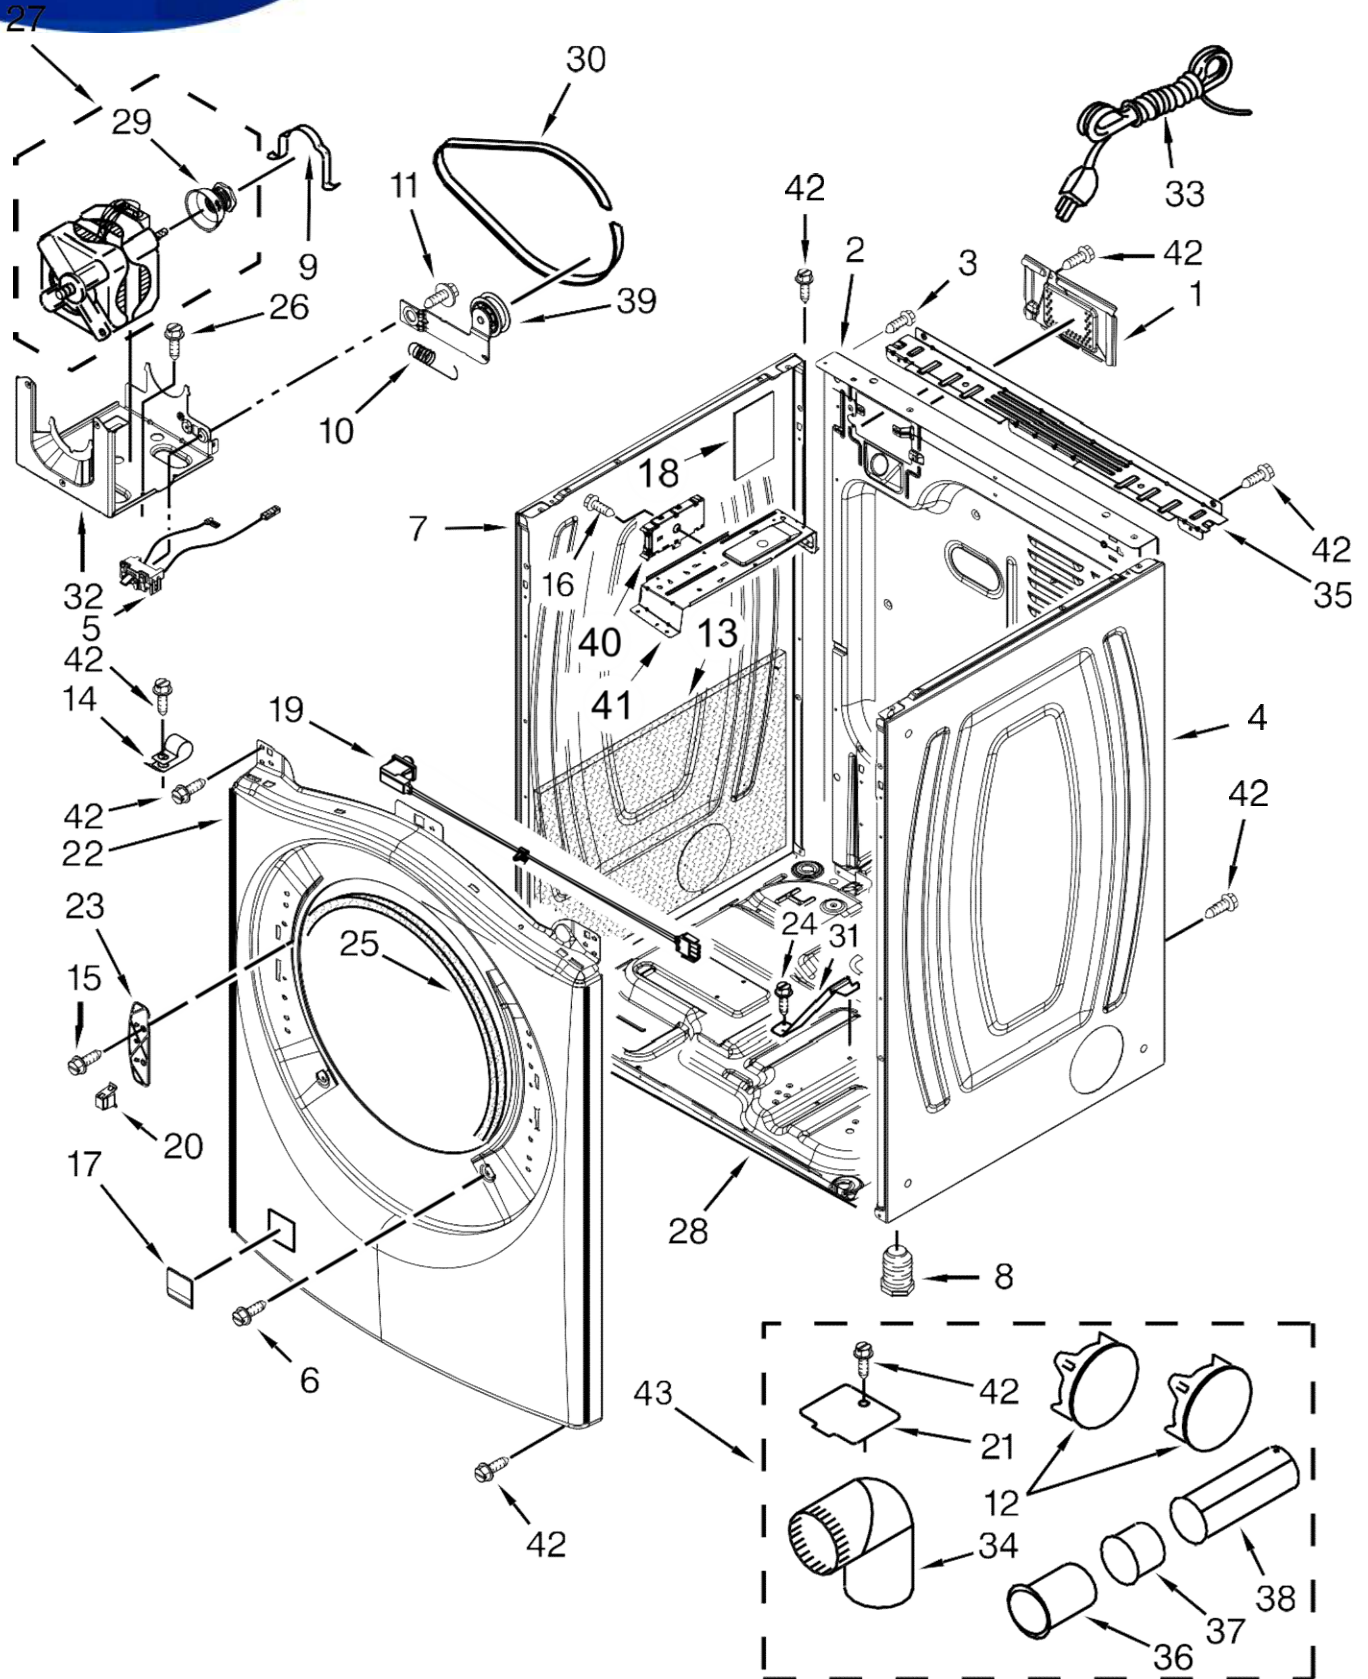

27" GAS DRYER

MODELS:

WGD96HEAW2 (White)
WGD96HEAC2 (Chrome Shadow)
WGD96HEAU2 (Stainless)

Illus.

<u>No.</u>	<u>Part No.</u>	<u>Description</u>
1		Literature Parts
	W10524376	Owners Manual
	W10097114	Tech Sheet
	W10558994	Installation Instructions
	W10504395	Wiring Diagram
2		Top
	W10208383	White
	W10460919	Chrome Shadow
	W10316282	Silver
3	W10526661	Harness, Main Wiring

Illus.

<u>No.</u>	<u>Part No.</u>	<u>Description</u>
4		Panel, Console Assembly
	W10446407	White
	W10463687	Chrome Shadow
	W10504272	Silver
5	W10259210	Water Channel
6	W10208198	Bracket, Console
7	W10391535	Assembly, Knob
8		IML Assembly
	W10446445	White
	W10446446	Chrome Shadow
	W10446448	Silver

Illus.

<u>No.</u>	<u>Part No.</u>	<u>Description</u>
9	8533961	Screw
10	693995	Screw
11	3390647	Screw
12	W10540653	Cable, User Interface
13	8536939	Clip, Spring
14		Badge
	W10387117	White
	W10393264	Grey

Illus.

<u>No.</u>	<u>Part No.</u>	<u>Description</u>
1	8317339	Cover, Terminal Block
2	W10487430	Panel, Rear
3	8533974	Screw
4		Panel, Side (R.H.)
	W10469589	White
	W10474189	Chrome Shadow
	W10469592	Silver
5	W10411936	Switch, Broken Belt
6	3357011	Screw
7		Panel, Side (L.H.)
	W10468495	White
	W10468496	Chrome Shadow
	W10468499	Silver
8	3392100	Foot, Dryer
	279810	Foot, Optional (Extended Length Package Of 2) (Not Included)
9	W10121316	Clamp, Motor Mount
10	W10446781	Spring, Idler
11	3389420	Screw
12		Plug, Multivent
	W10404617	Midnight Grey