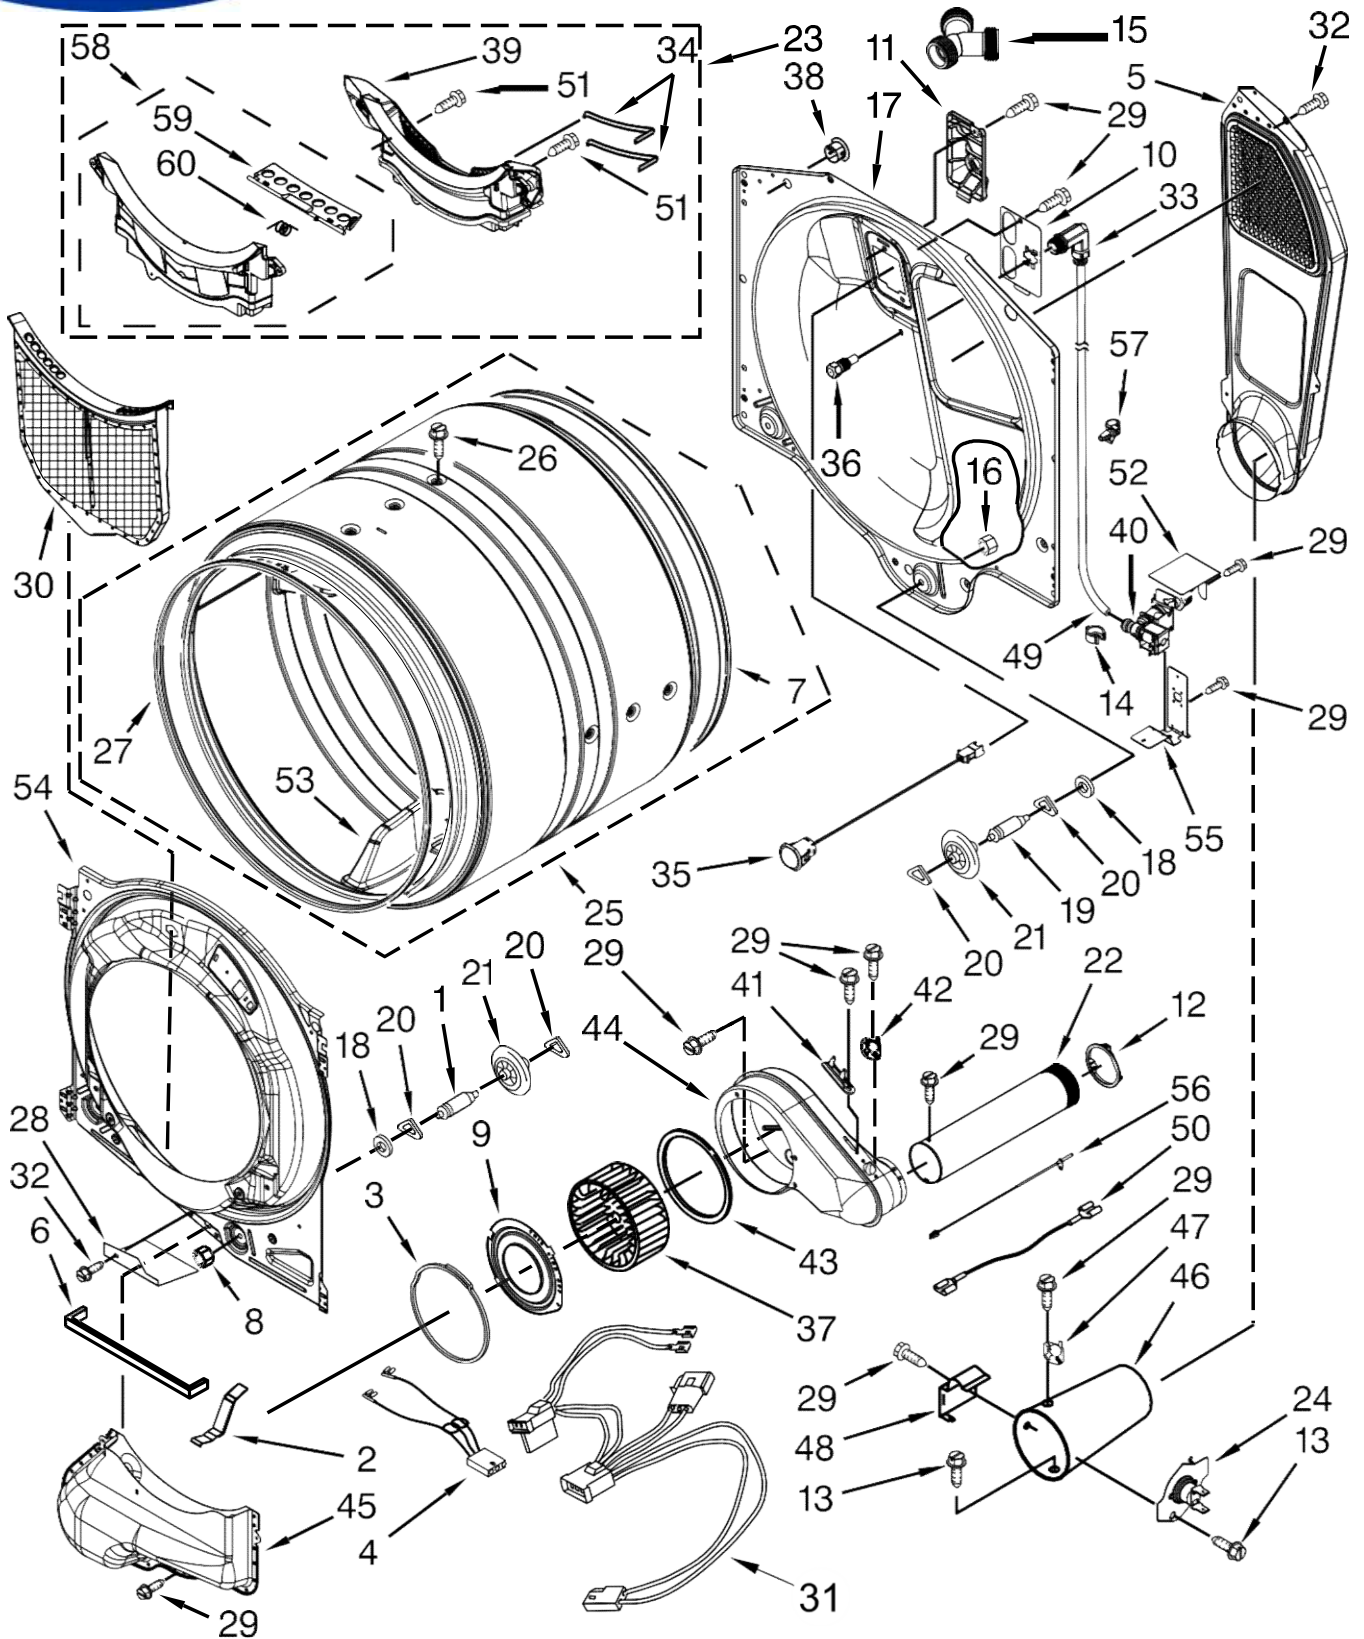

Illus.

No.	Part No.	Description
1	W10359271	Shaft, Drum Roller - Right Hand Thread
2	W10414388	Clip, Lint Duct
3	W10211899	Seal, Blower Cover
4	W10298258	Harness, Sensor
5	W10295533	Assembly, Air Duct
6	W10211950	Seal, Housing Outlet
7	W10521118	Seal, Drum
8	3934666	Nut, Hex
9	W10211901	Assembly, Collar
10	W10208422	Rear Deflector
11	W10249422	Nozzle, Bracket Rear
12	W10344699	Collar, Duct
13	693995	Screw
14	W10044599	Clip, Push To Connect
15	W10336486	Connector, Hose -"Y"
16	W10001120	Nut, Hex (Left Hand Thread)
17	8520836	Bulkhead, Rear
18	3387459	Washer
19	W10359272	Shaft, Drum Roller - Left Hand Thread
20	W10512946	Washer, Tri Ring
21	W10314171	Roller, Support
22	W10342188	Exhaust Pipe

Illus.

No.	Part No.	Description
23	W10219012	Assembly, Outlet Grill & Housing
24	8573713	Cut-Off, Thermal
25	W10541656	Drum Assembly Complete
26	W10219342	Screw
27	W10521122	Seal, Drum Front
28	W10128629	Shield, Blower
29	90767	Screw
30	W10370972	Lint Screen
31	W10468426	Harness, Gas
32	3390647	Screw
33	W10347739	Assembly, Nozzle & Hose
34	3387223	Sensor, Electrode
35	W10460935	Assembly, Drum Light
36	W10277503	Assembly, Nozzle & Screen
37	W10211915	Wheel, Blower
38	8529007	Plug, Rear Bulkhead
39	W10211903	Grille, Outlet
40	W10505663	Valve, Water Inlet (Includes Item # 55)
41	3392519	Fuse, Thermal (91C)
42	8577274	Thermistor
43	697770	Seal, Plate Cover

Illus.

No.	Part No.	Description
44	W10211911	Housing, Blower
45	W10211896	Assembly, Lint Duct
46	8573824	Funnel, Burner
47	3391912	Thermostat, Hi Limit
48	338906	Sensor, Radiant
49	W10348621	Hose, Rear Nylon
50	W10525140	Jumper, TCO High Limit
51	3387230	Screw
52	W10530670	Cover, Inlet Valve
53	W10280771	Baffle, Drum
54	W10211930	Bulkhead, Front Door Screen
55	W10510098	Bracket, Valve
56	W10419068	Thermistor, Gas Inlet
57	3391018	Tie, Cable
58	W10219013	Assembly, Housing & Door
59	W10219016	Door, Lint Screen
60	W10219015	Spring, Lint Screen Door