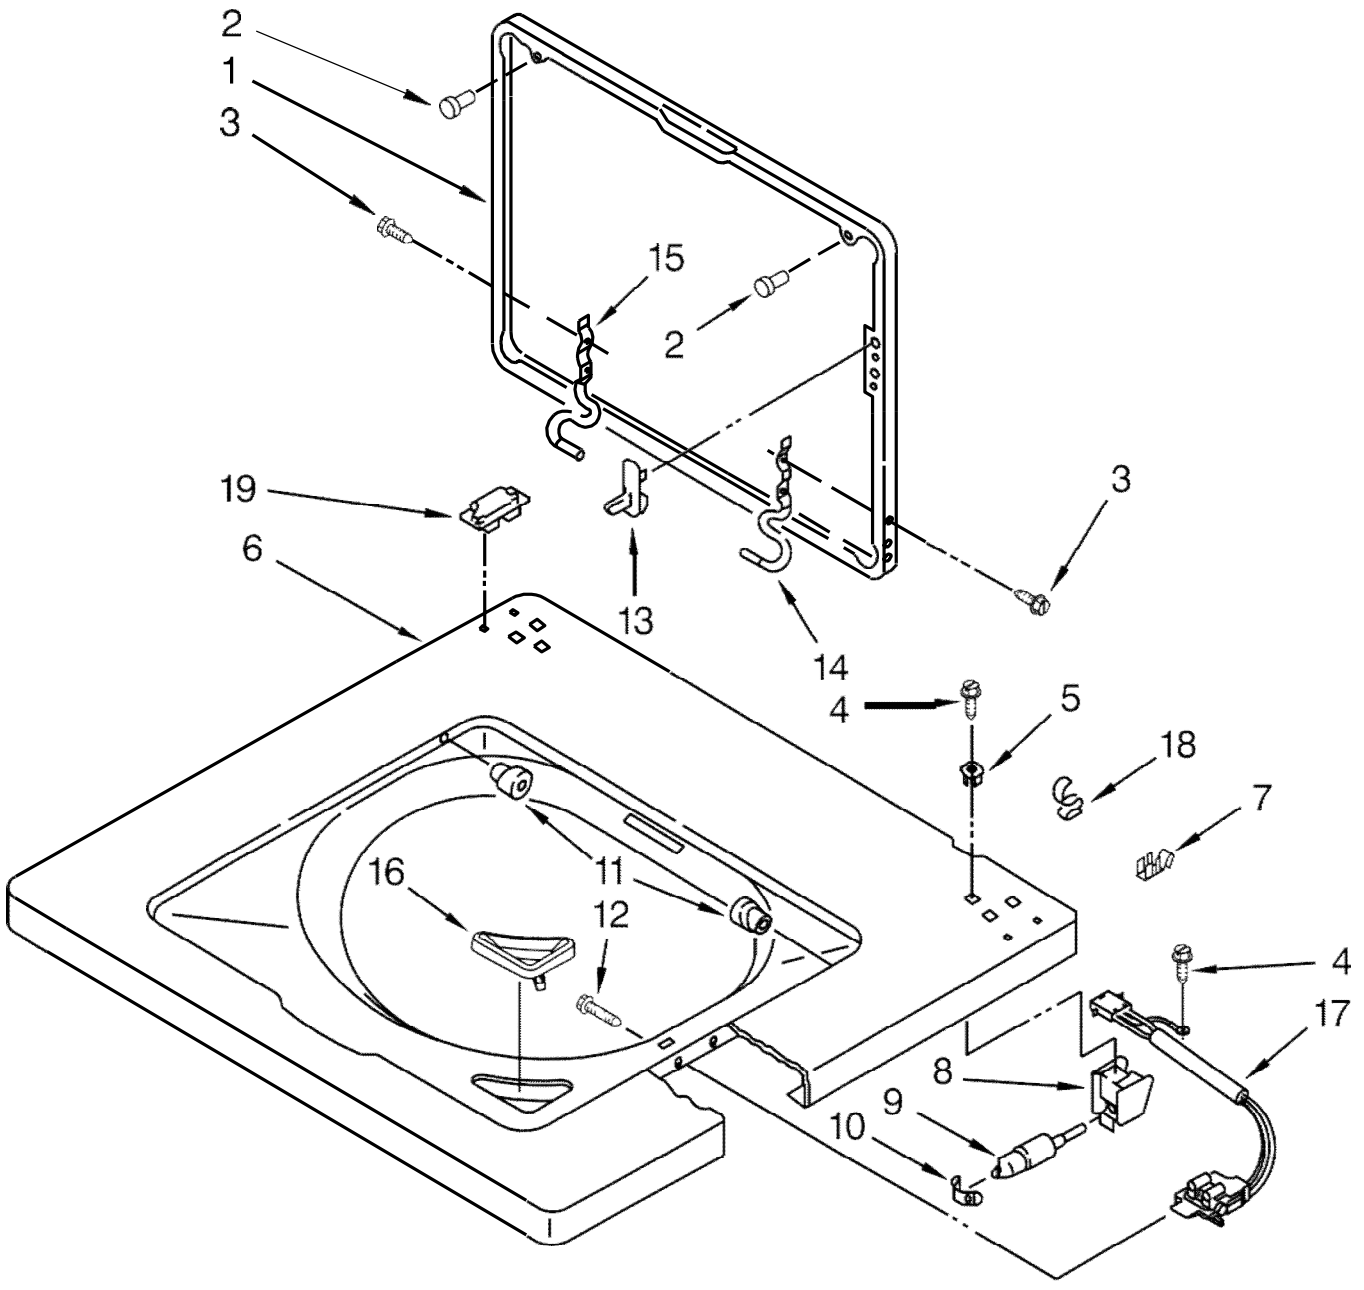

CENTRO DE LAVADO WGT4027EW0