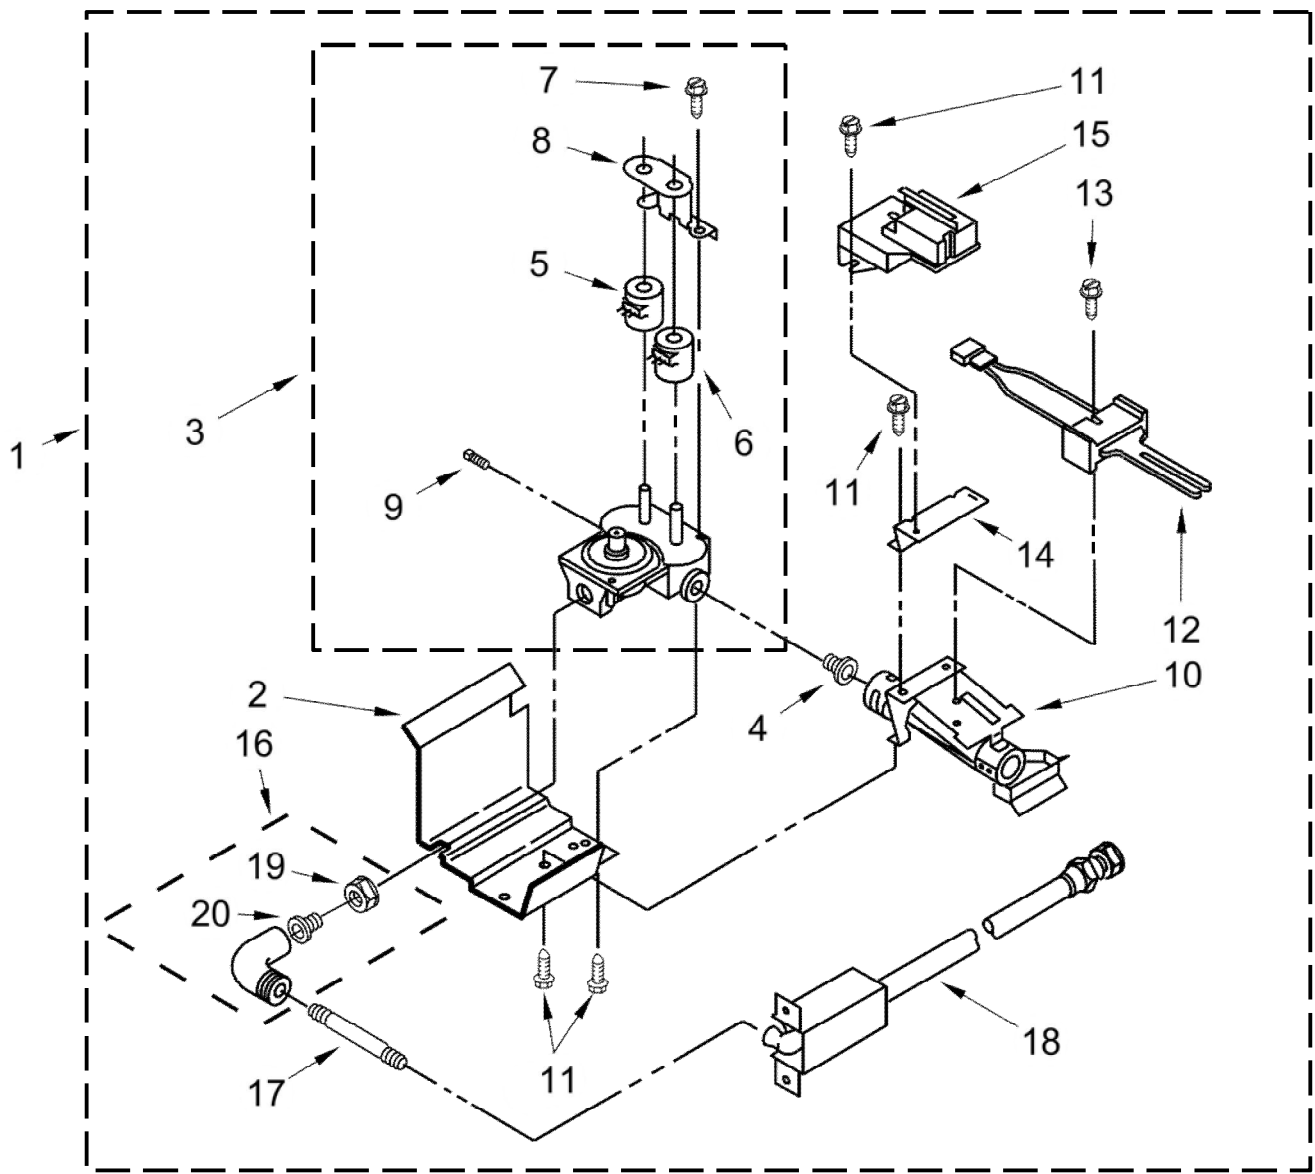

CENTRO DE LAVADO WGT4027EW0

USE WITH TYPE 1 - NATURAL, TYPE 2 - MIXED, TYPE 3 - MANUFACTURED
AND TYPE 4 - LIQUEFIED PROPANE AND BUTANE GASES