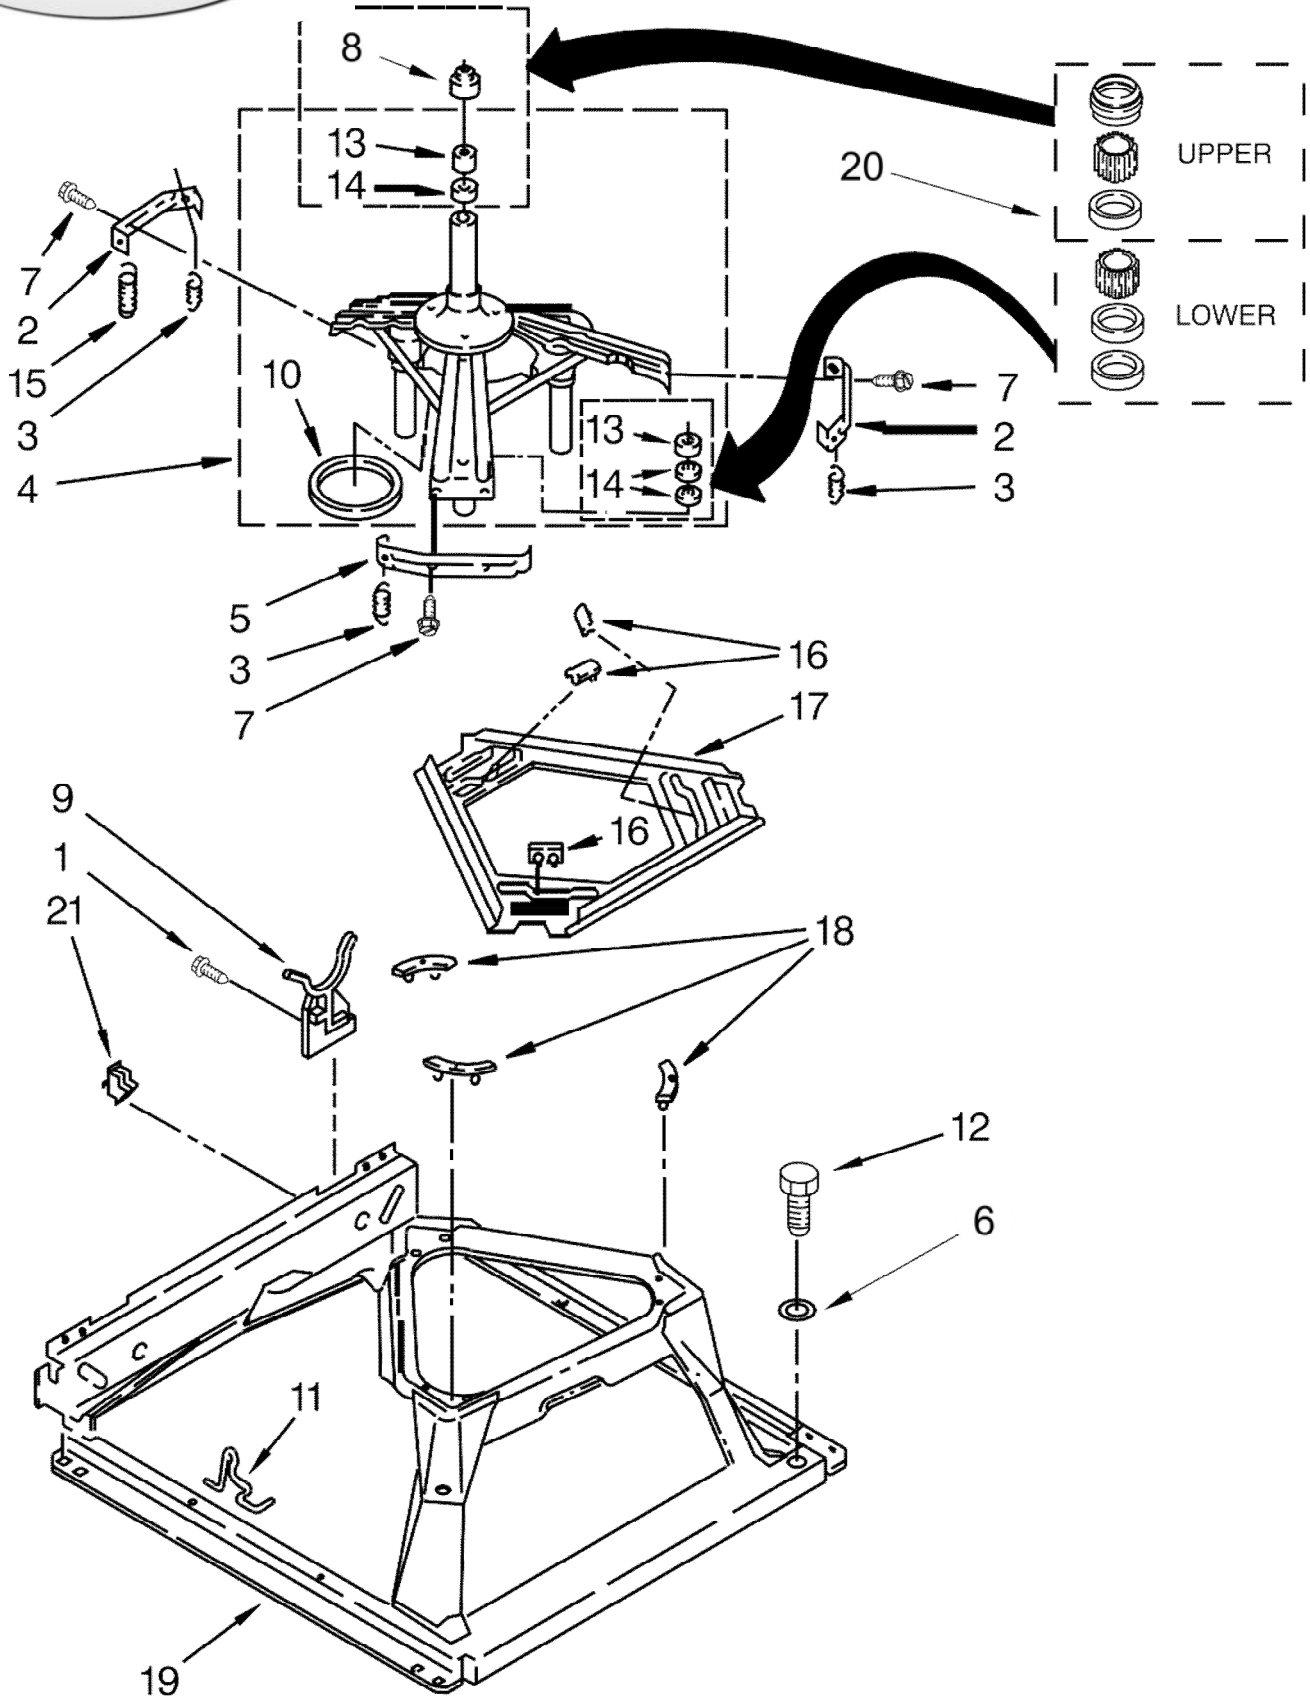

Distribuidor Autorizado

SurteRápido.com

Venta de Refacciones
Electrodomesticas

CENTRO DE LAVADO WGT4027EW0