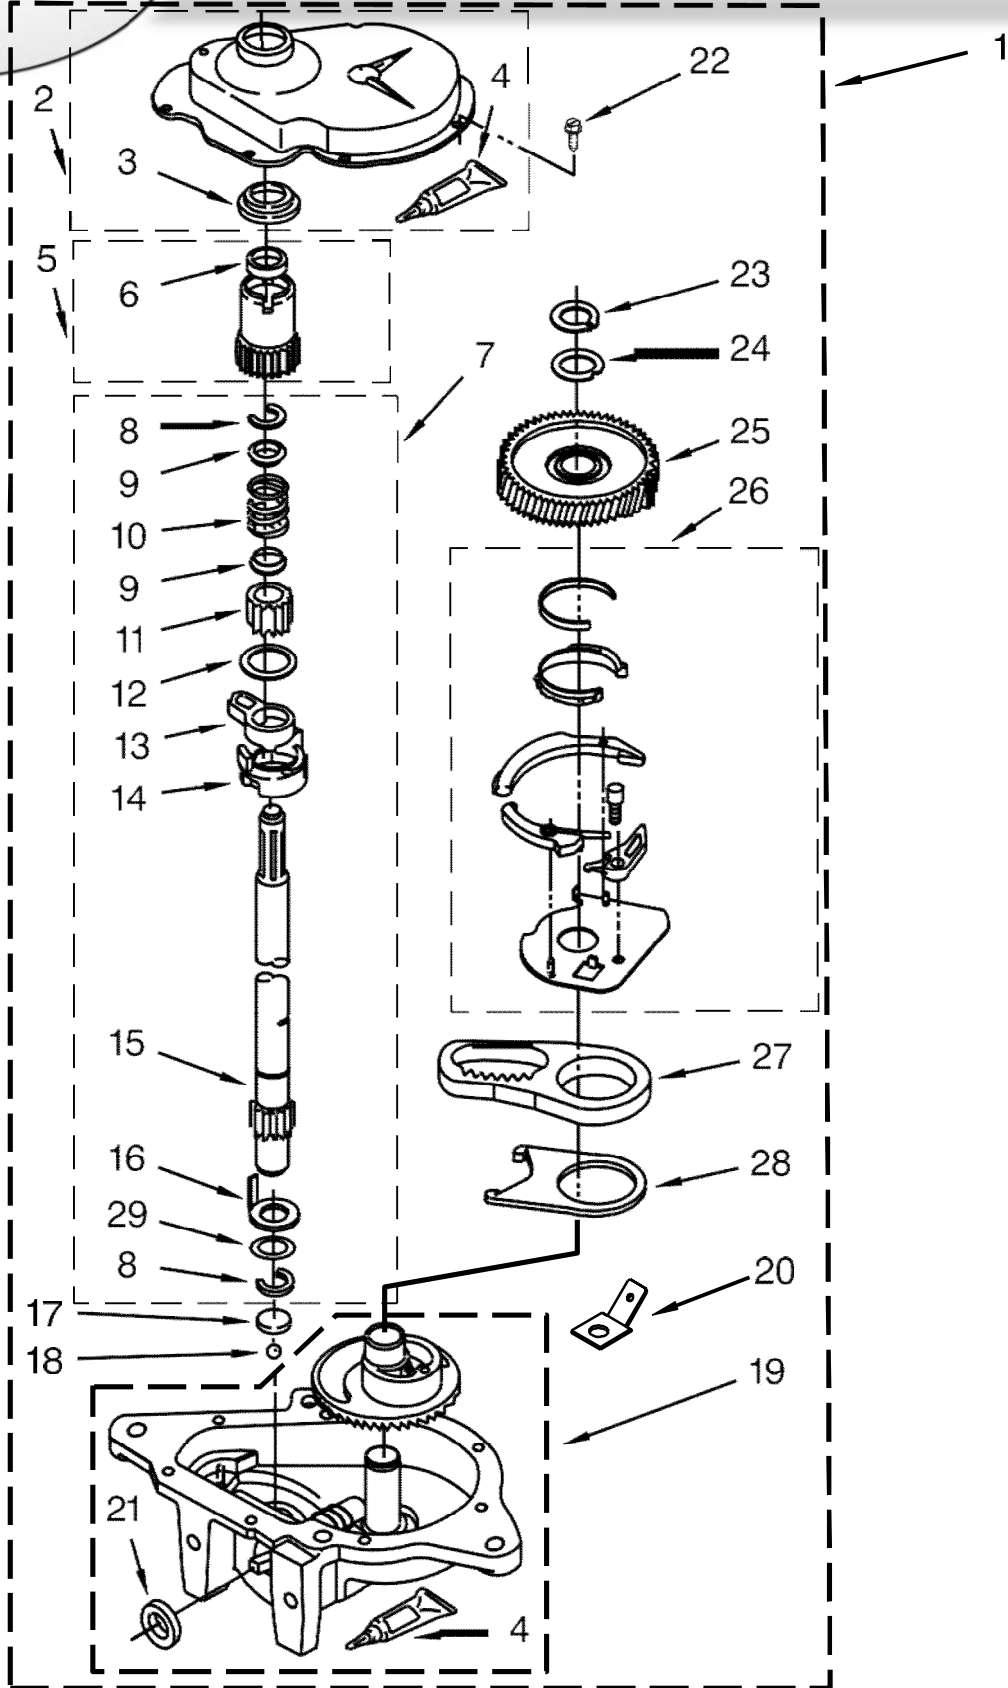

CENTRO DE LAVADO WGT4027EW0