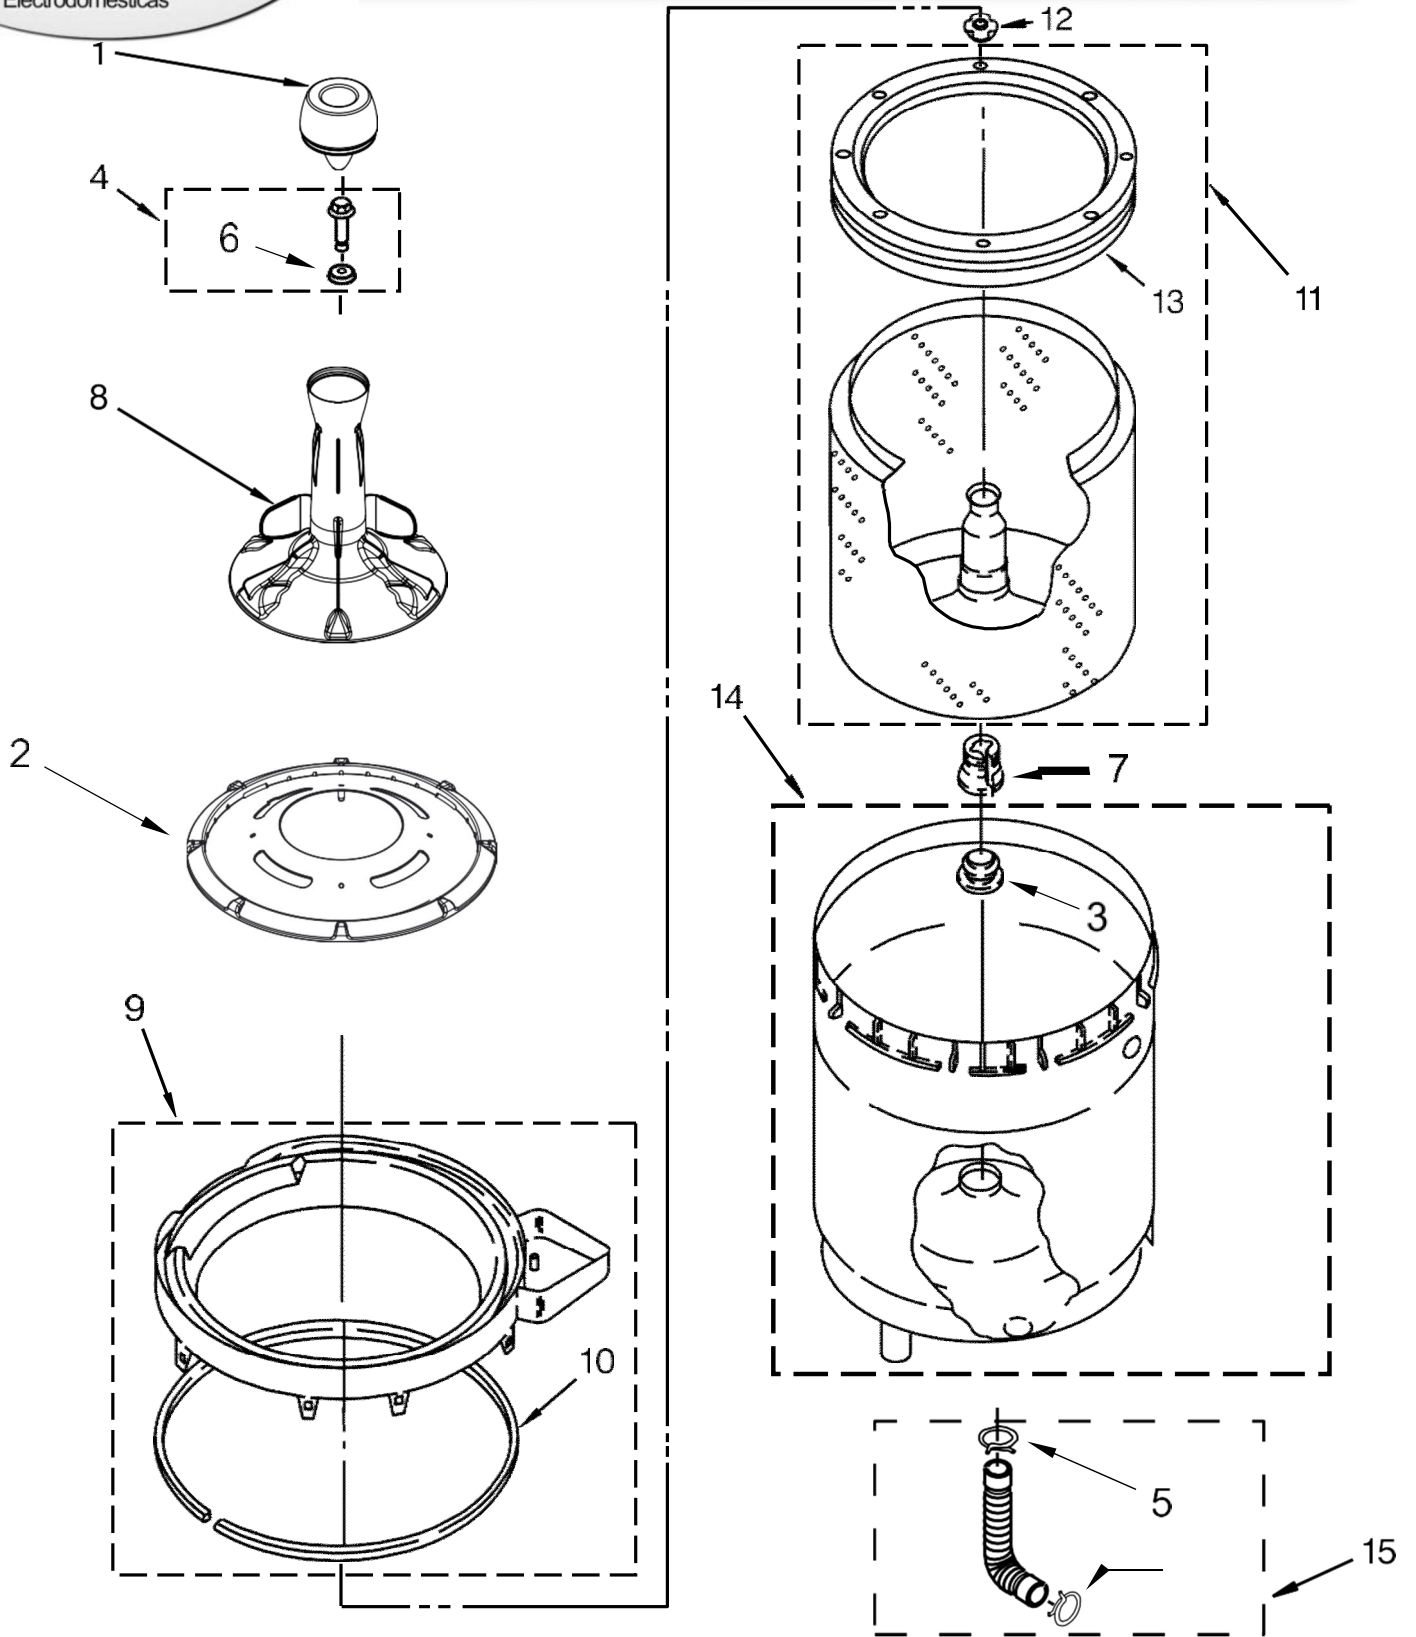

CENTRO DE LAVADO WGT4027EW0