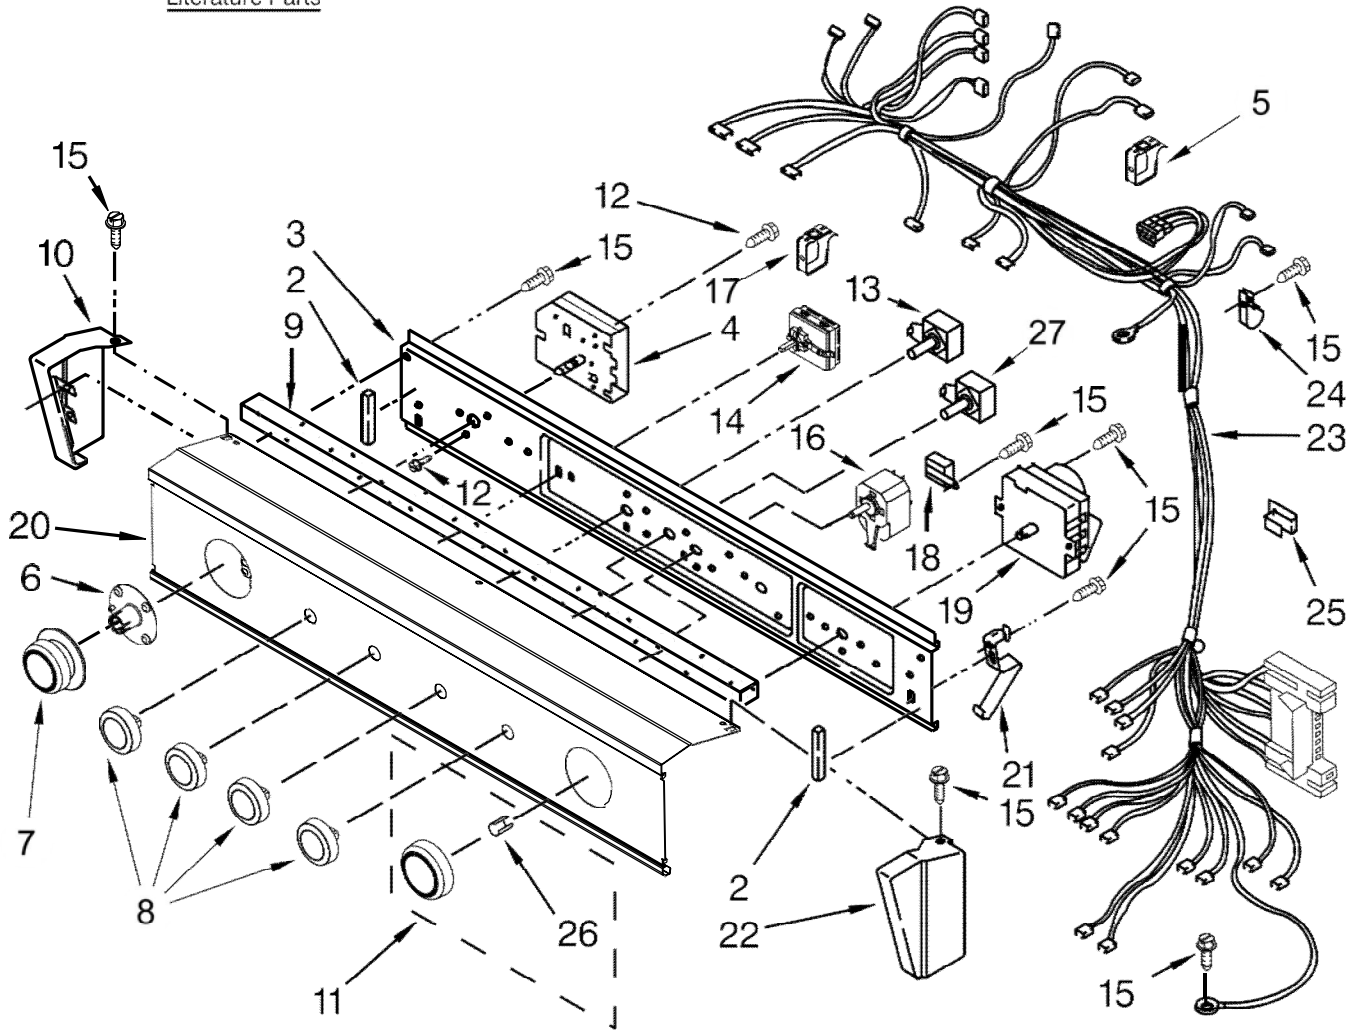

# CENTRO DE LAVADO WGT4027EW0

<u>Illus. No.</u>	<u>Part No.</u>	<u>Description</u>
1		Literature Parts
	W10761051	Installation Instructions
	W10746870	Use and Care Guide
	W10757738	Energy Guide
	W10726336	Wiring Diagram
2	3390688	Spacer, Foam Pad
3	W10732070	Bracket, Control
4	W10113804	Timer Assembly (60 Hz.)
5	W10134186	Clip, Harness
6	W10721959	Dial, Timer
7		Knob, Timer (Washer)
	W10721961	White