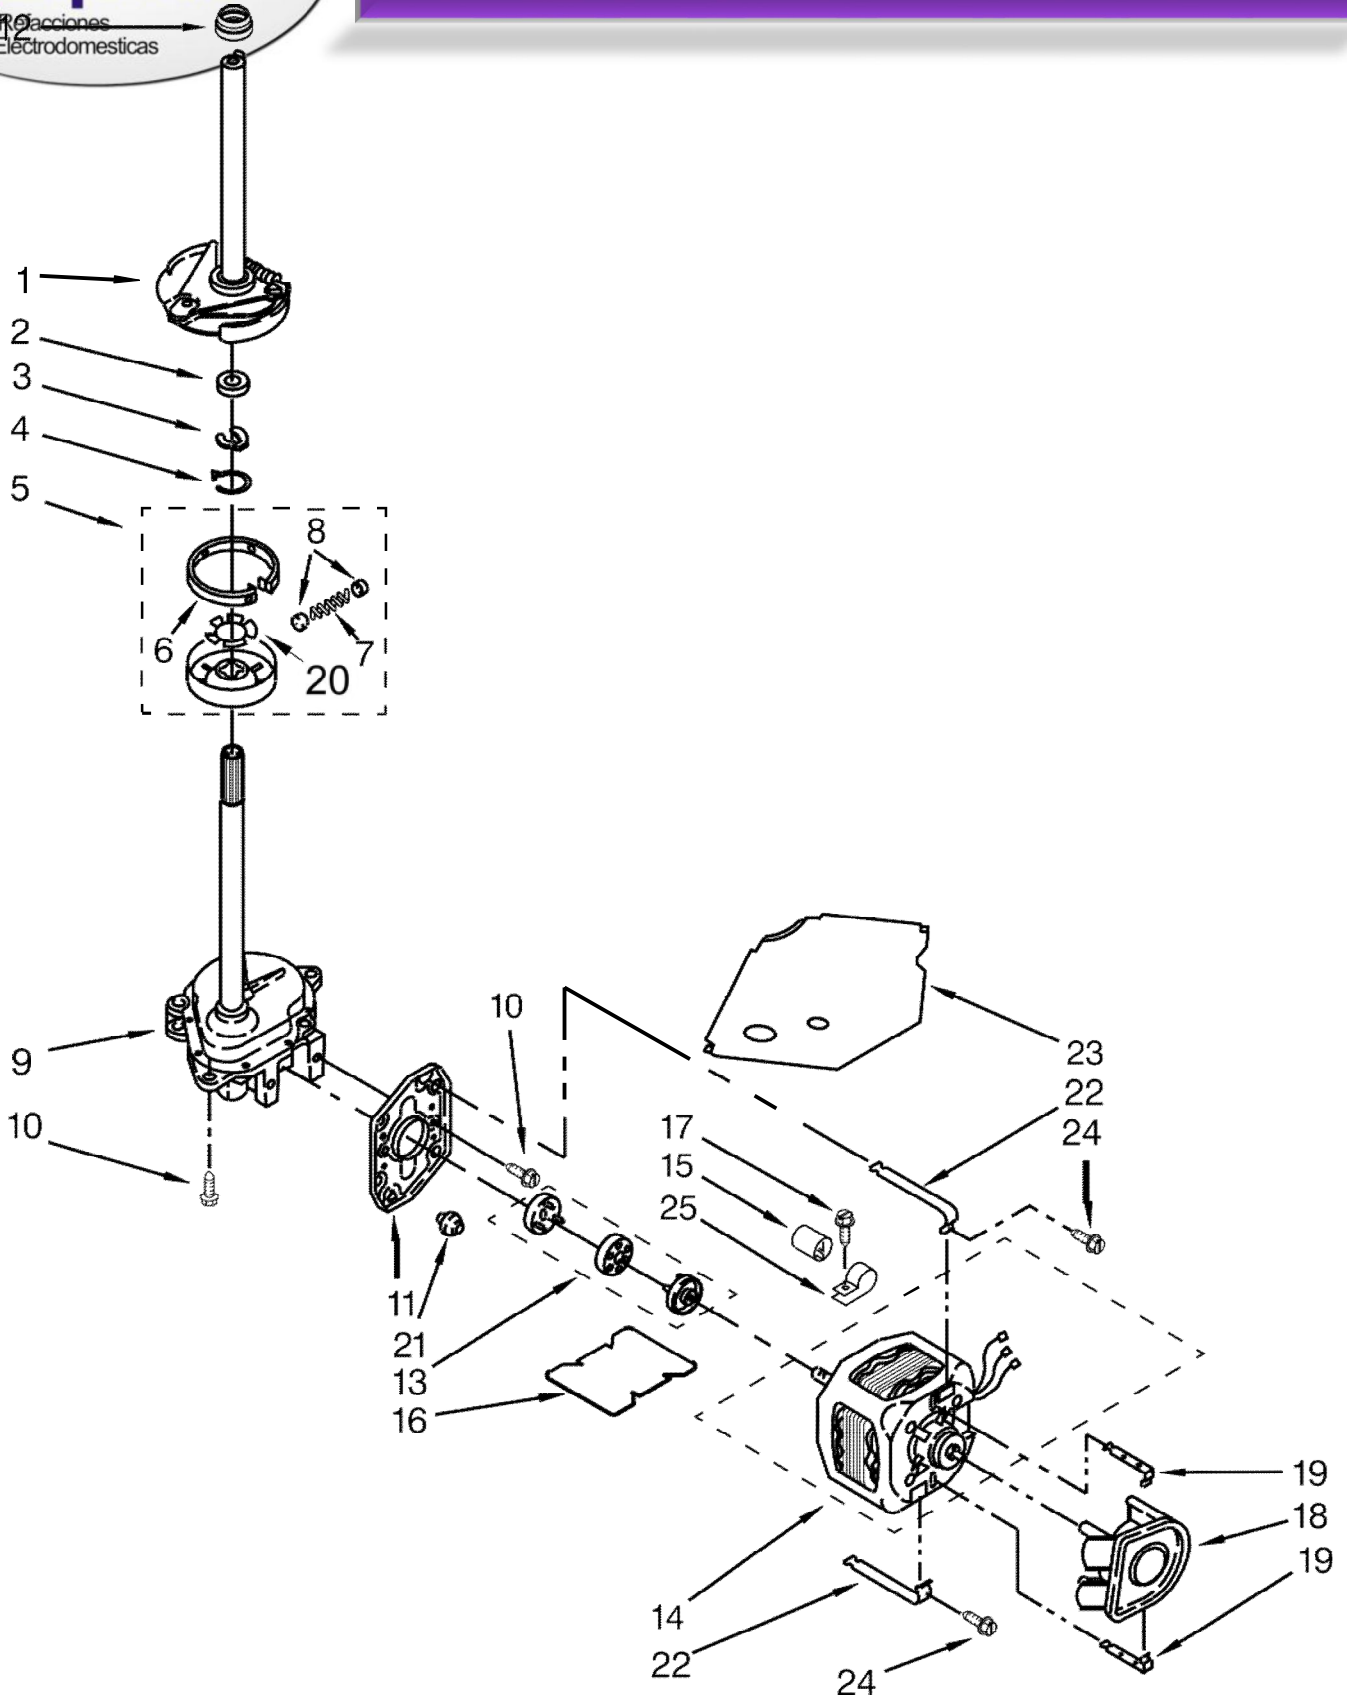

CENTRO DE LAVADO WGT4027EW0