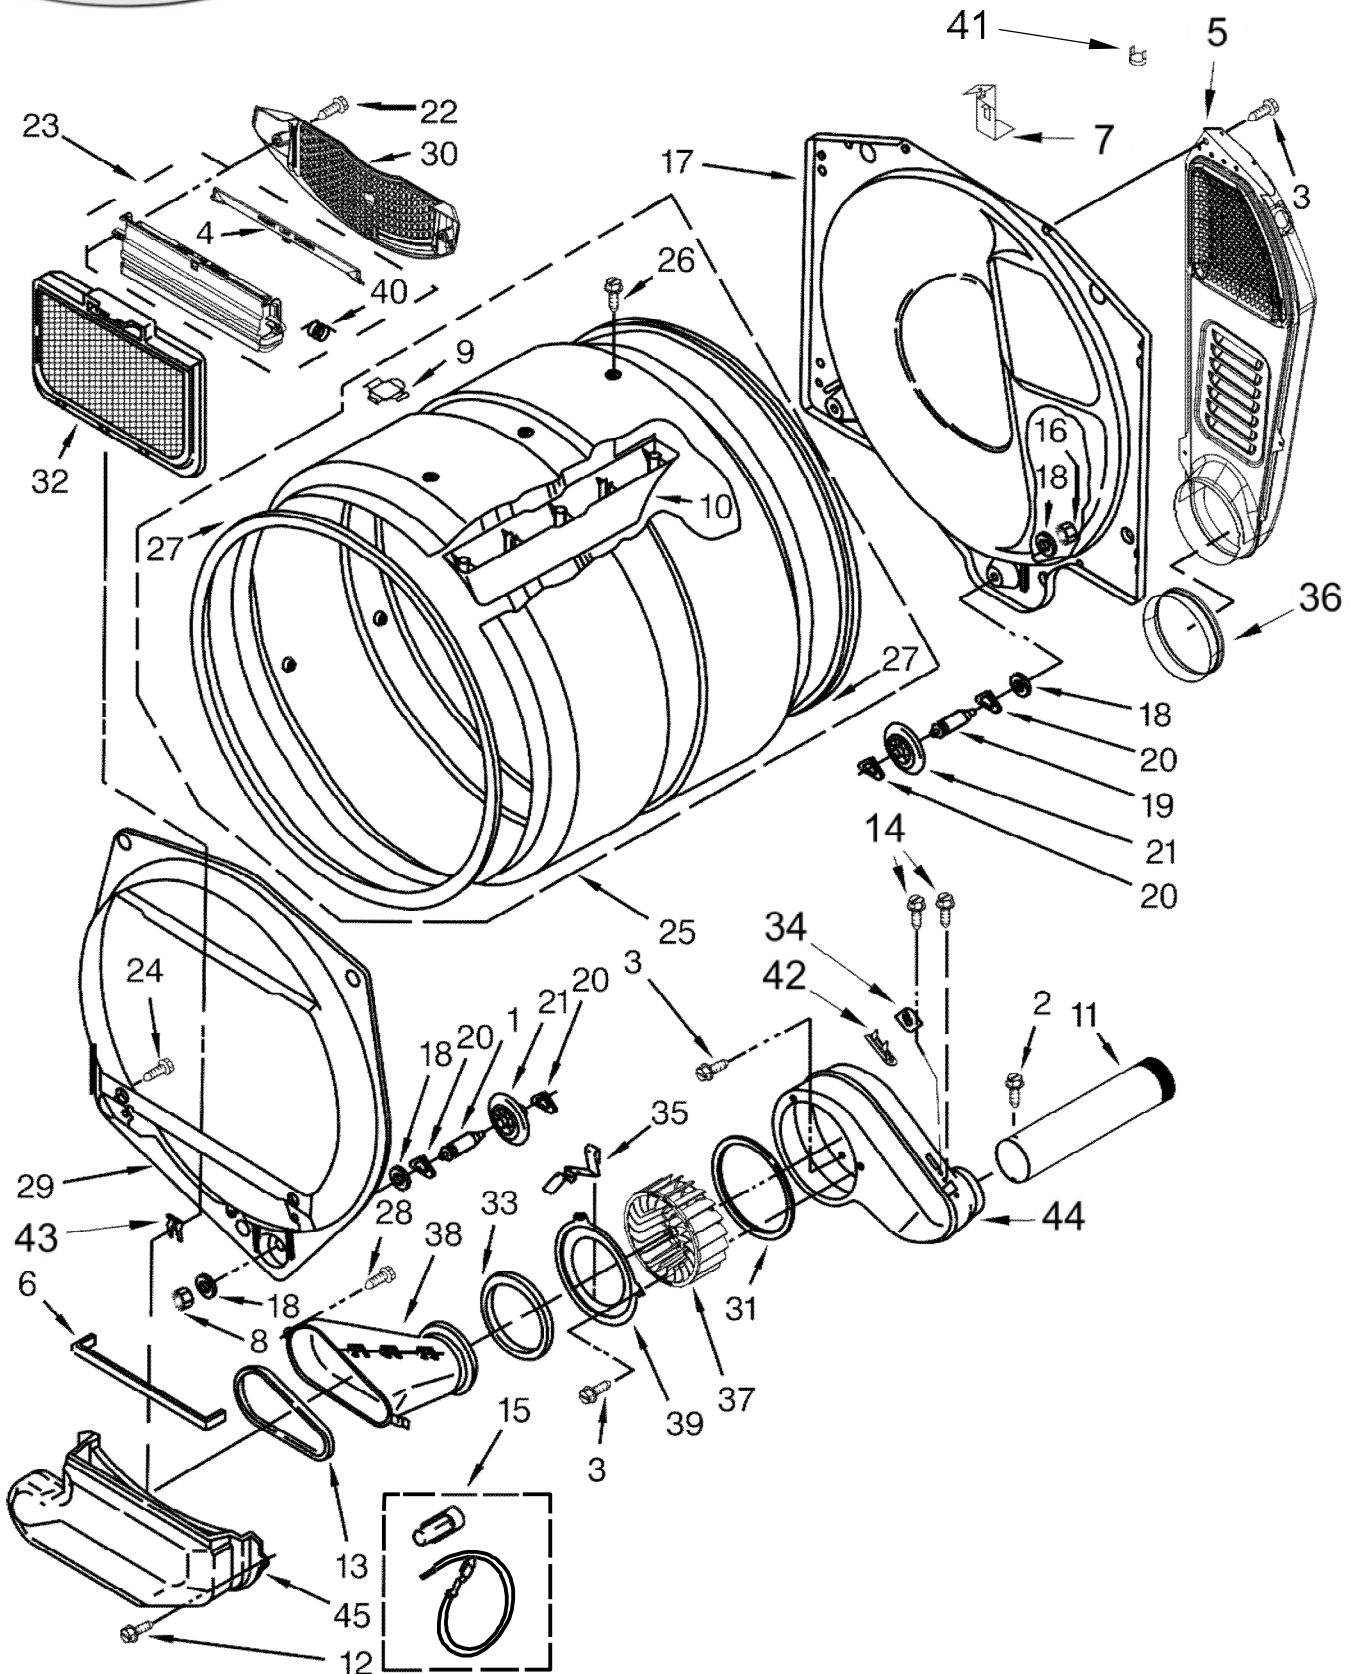

CENTRO DE LAVADO WGT4027EW0