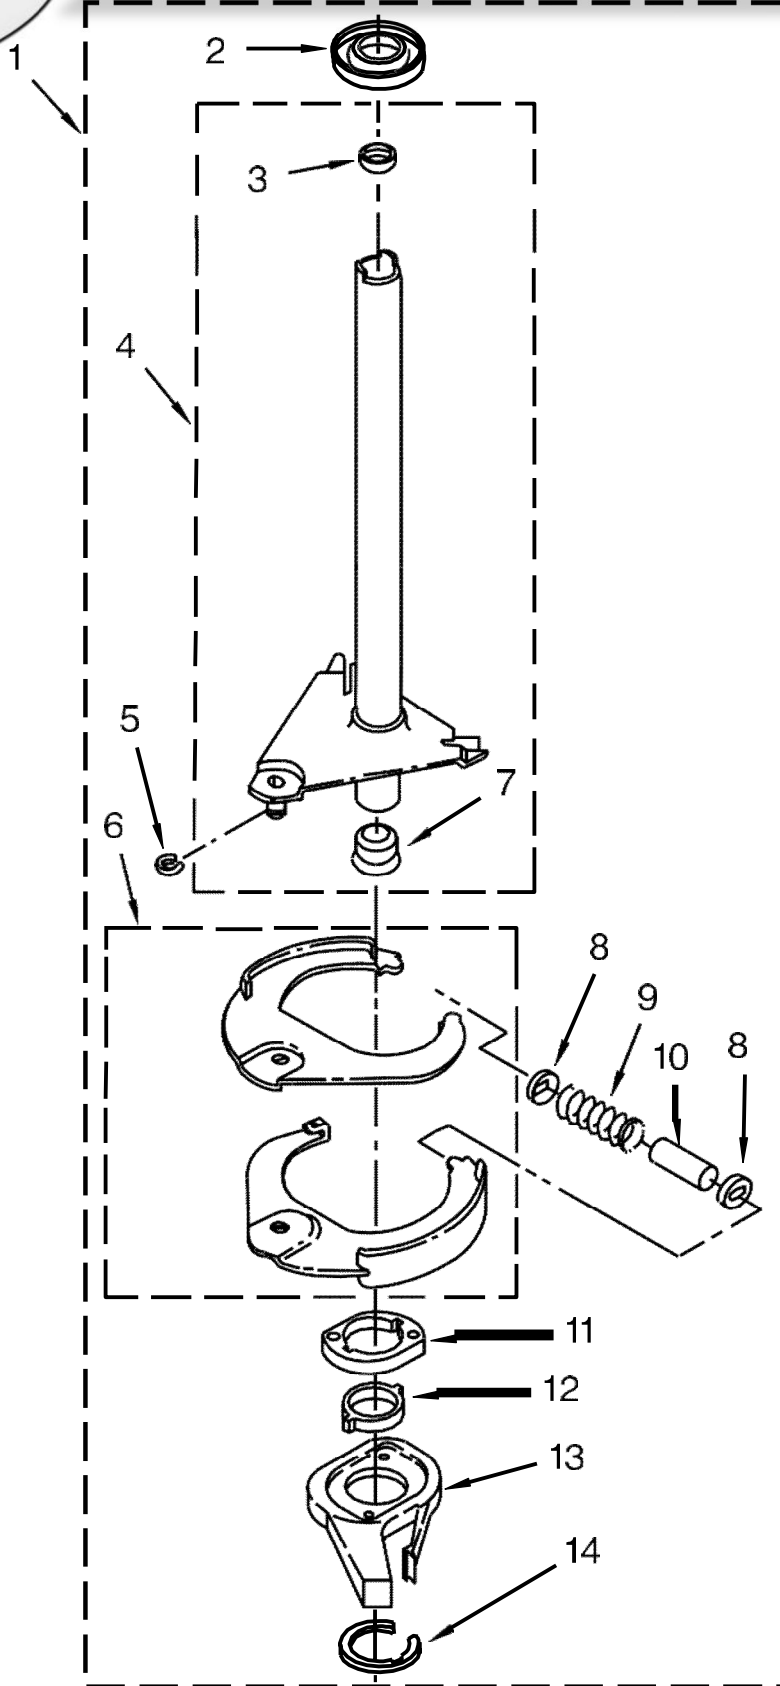

CENTRO DE LAVADO WGT4027EW0