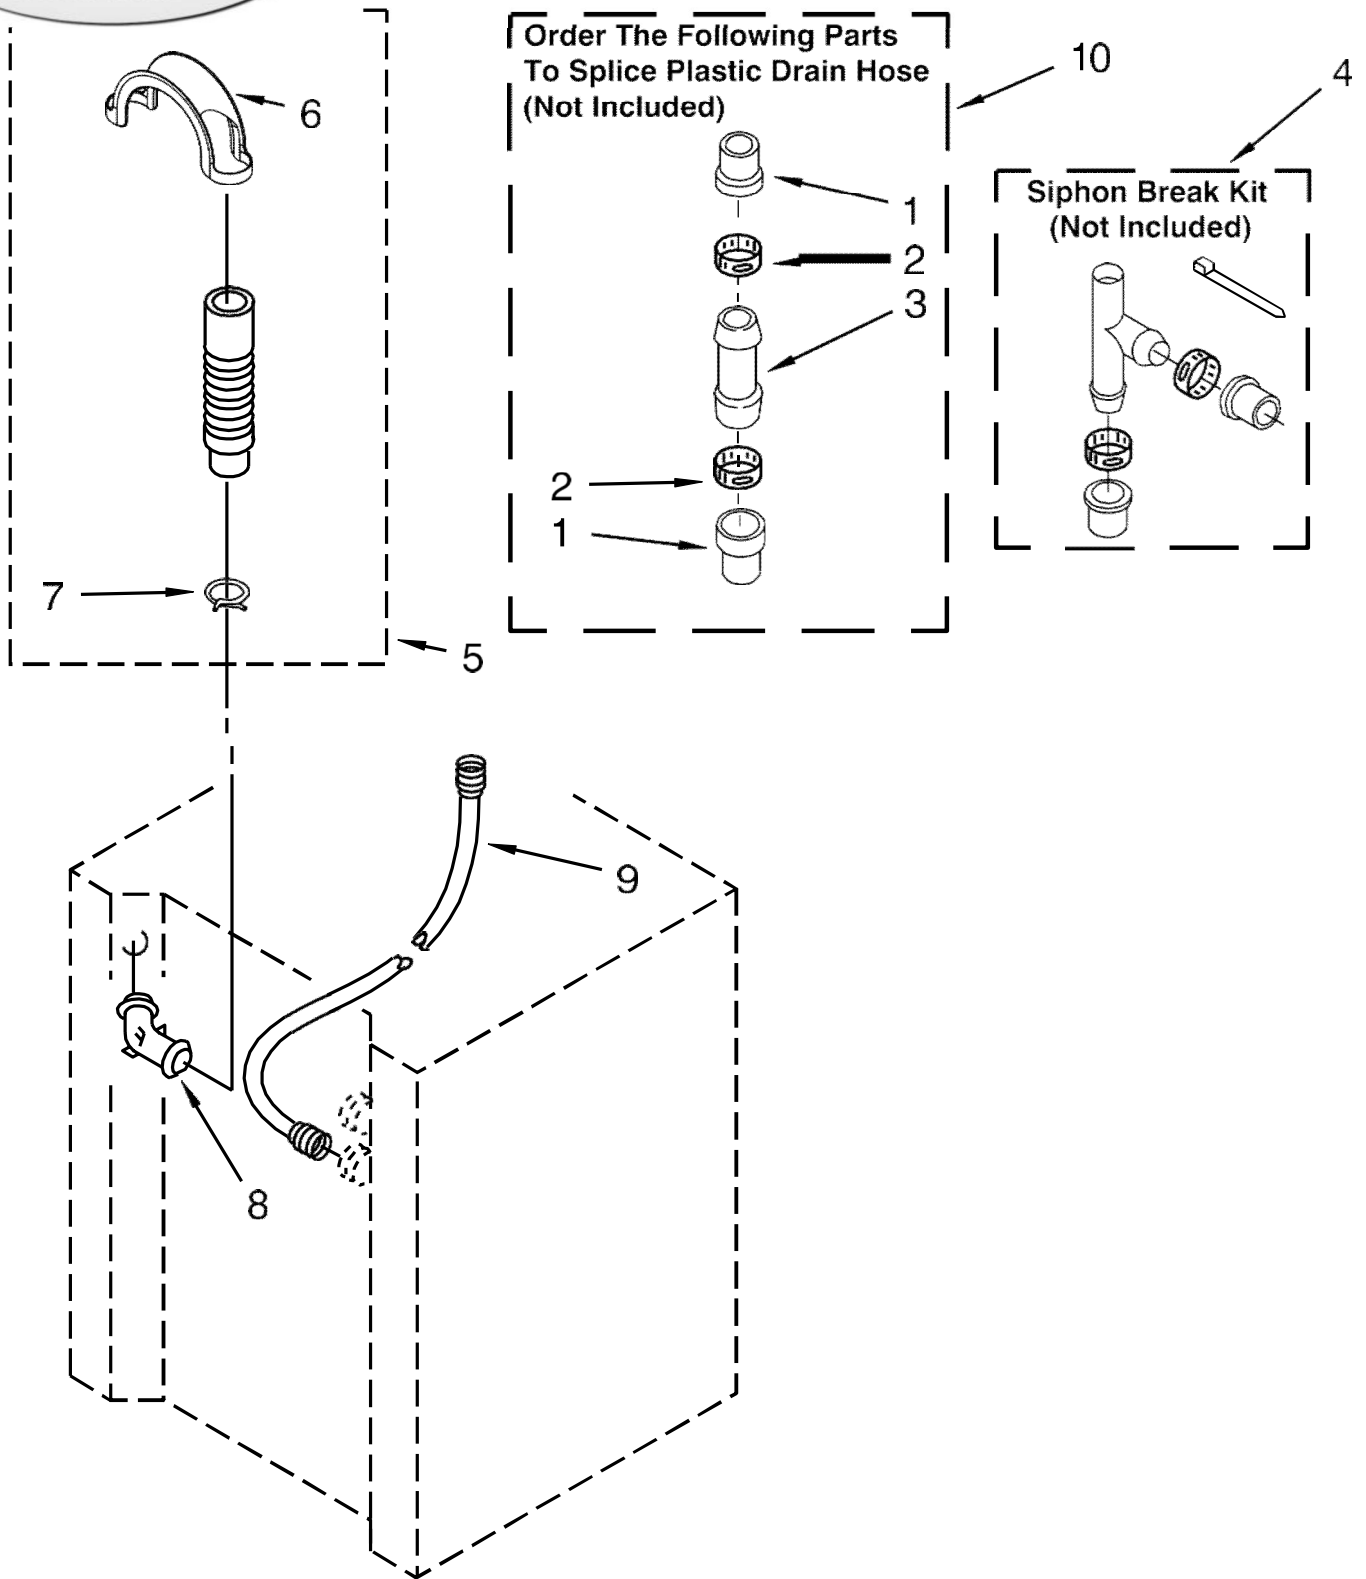

CENTRO DE LAVADO WGT4027EW0