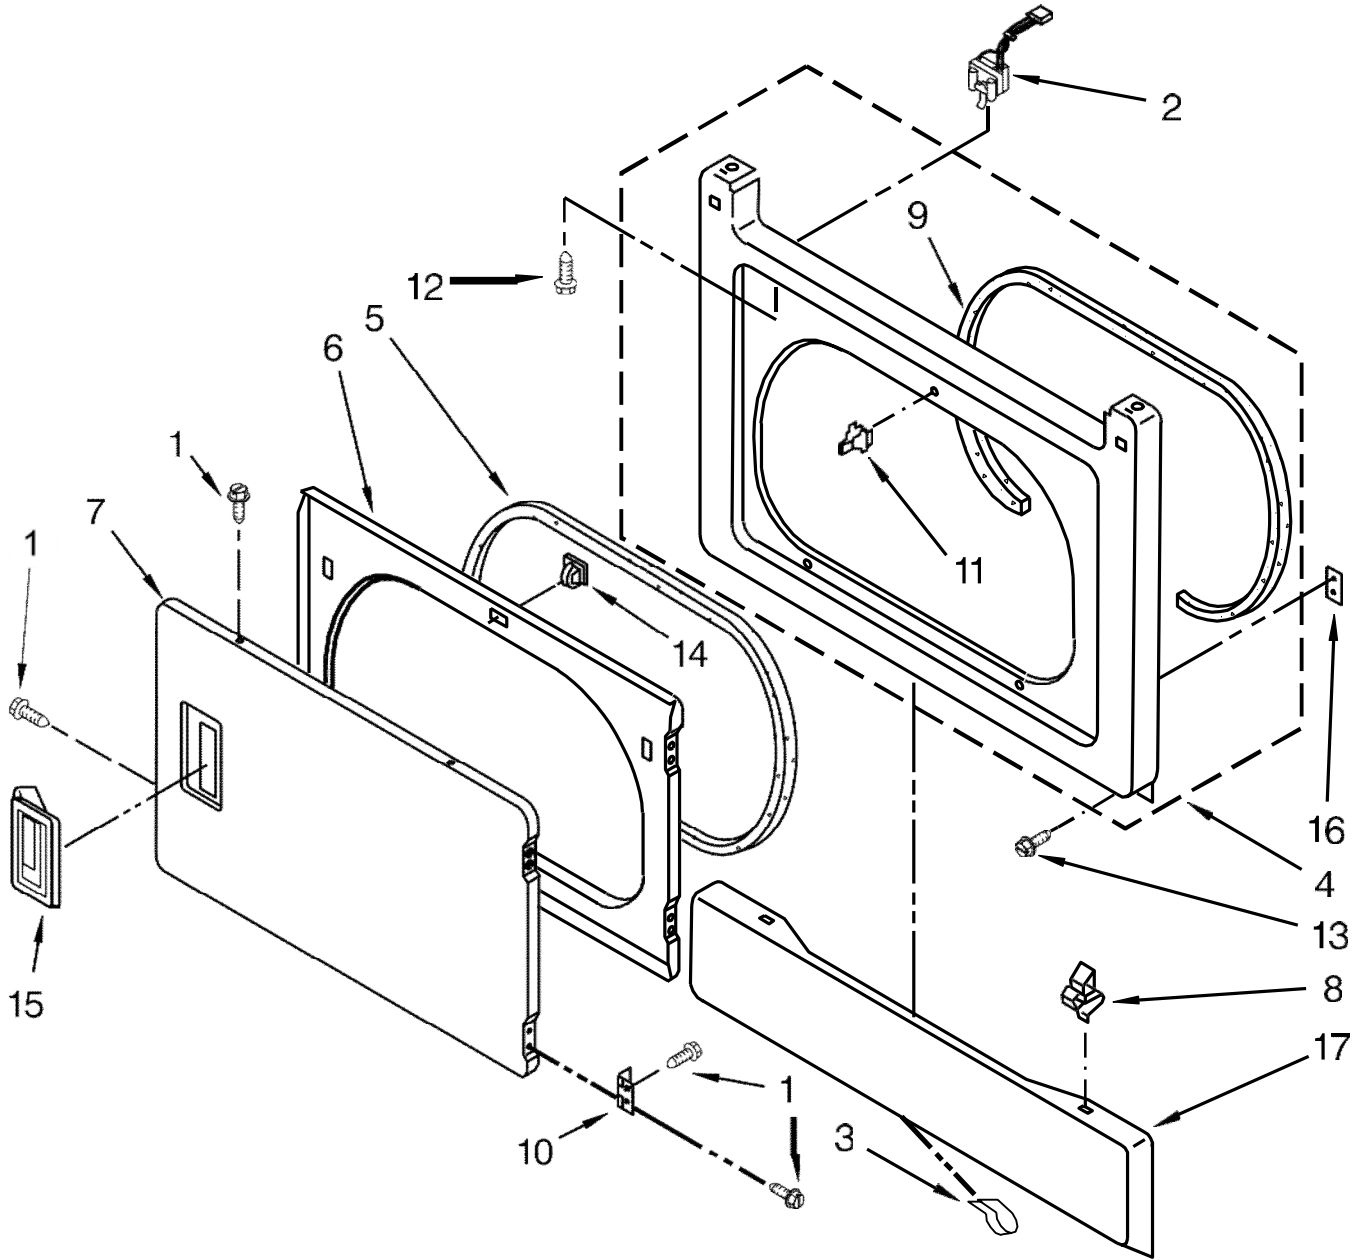

Distribuidor Autorizado

SurteRápido.com

Venta de Refacciones
Electrodomesticas

CENTRO DE LAVADO WGT4027EW0