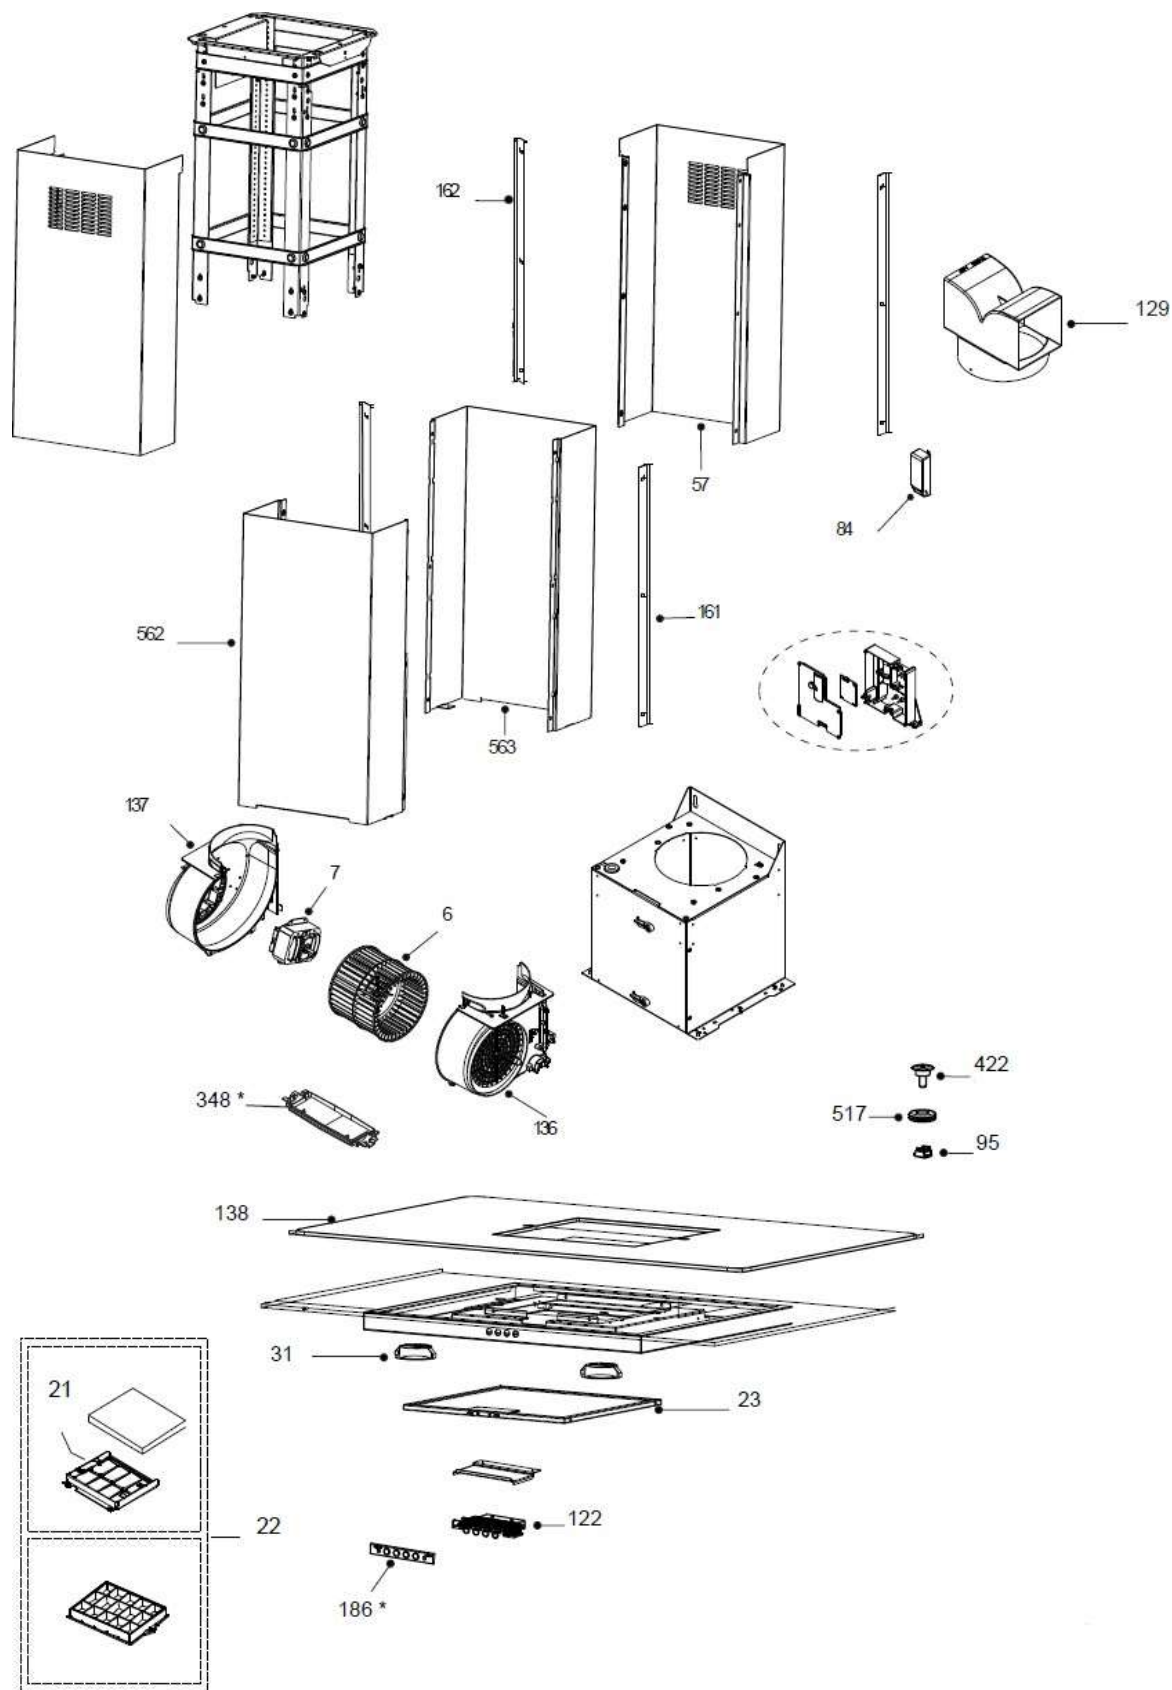

EXPLOSIONADO DE PARTES

— CAMPANA —

MODELO | WHI9900S

CAMPANA WHI9900S

Ref.	Descripción.	Cant.	No. Parte
6	FAN WHEEL	1	3012BN
7	MOTOR	1	K422228
21	CARBON FILTER SUPPORT	1	SD06TB
22	CARBON FILTER	1	F00333
23	GREASE FILTER	1	GF02HB
31	LAMP	2	2006Q
57	UPPER CHIMNEY SECTION	2	TB06BC
84	TRASFORMER	1	TRF0032410
95	NUT	2	DD01CA/R
122	COMPLETE SLIDER	1	AGC01682
129	T CONNECTION	1	RT01YA
136	RIGHT HALF CONVEYOR	1	CN05XA
137	LEFT HALF CONVEYOR	1	CN05WB
138	SHELL	1	MN27CA
161	RIGHT OUTSIDE MOULD	2	PO01DD
162	LEFT OUTSIDE MOULD	2	PO01ED
186	FRONT LOWER MOULD	1	PO08PF
348	COVER	1	CP1DPA
422	GLASS CLAMPING SCREW	2	VT029A
517	BUSH	2	3025B
562	FRONT BOTTOM CHIMNEY SECTION	1	TB06CC
563	BACK BOTTOM CHIMNEY SECTION	1	TB06DC