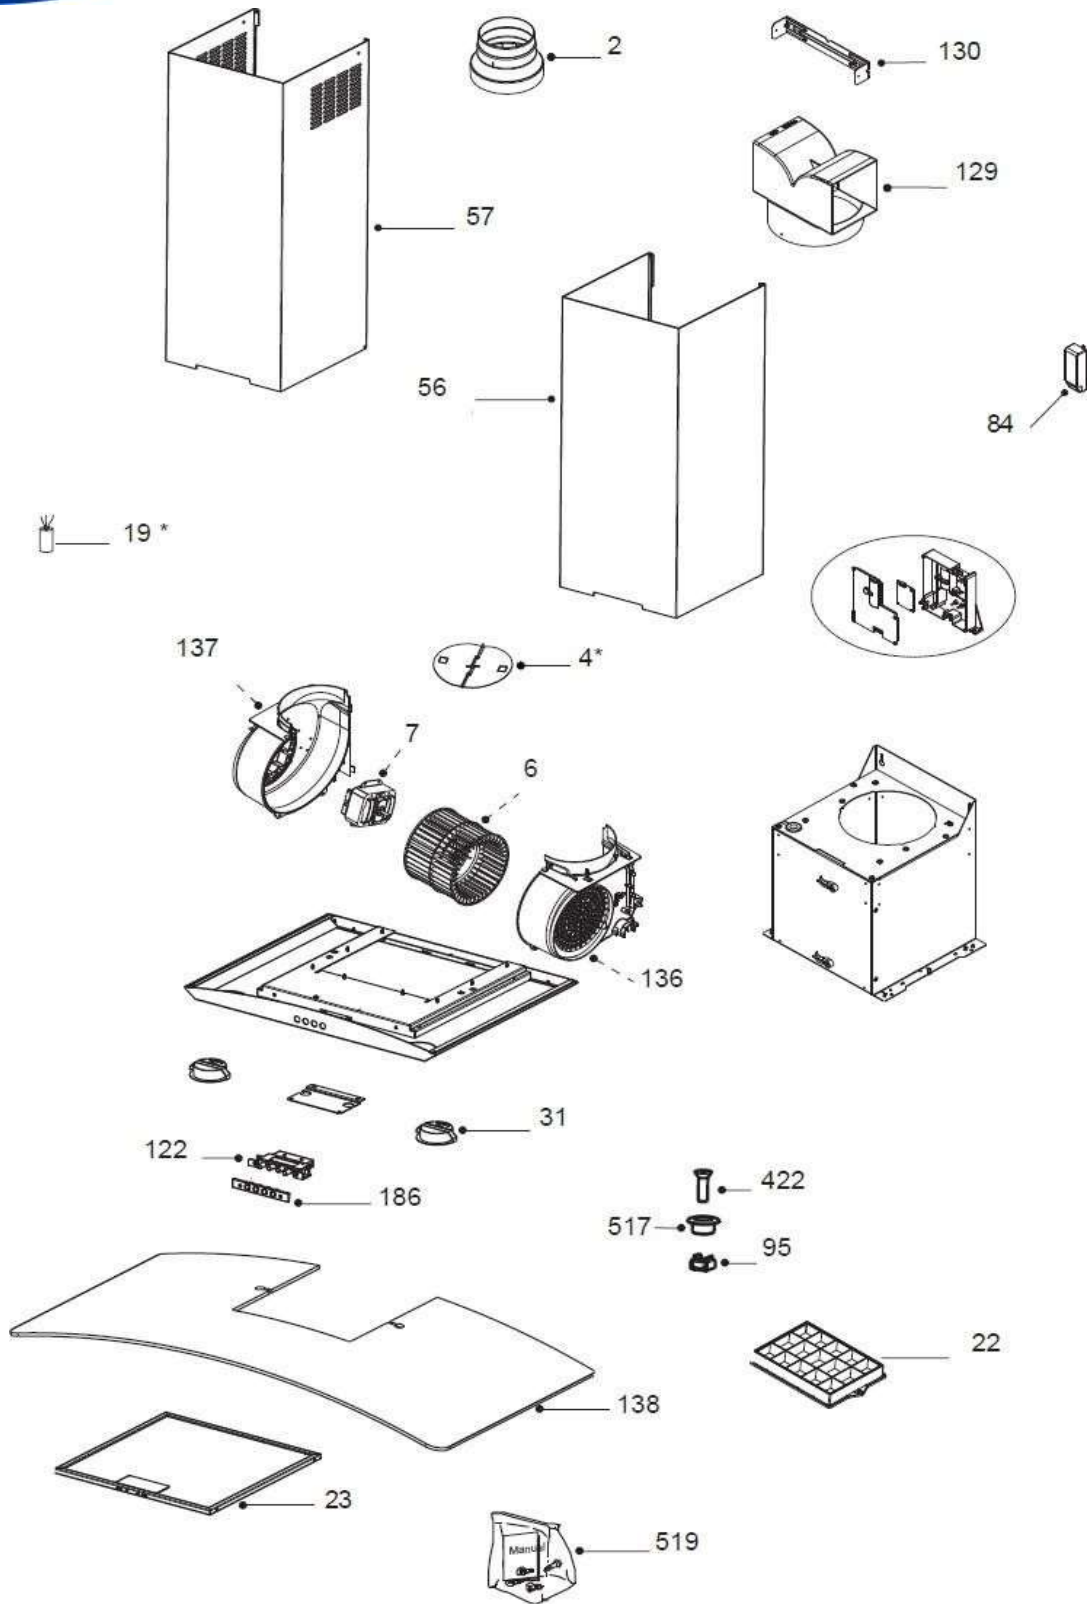

Whirlpool
CENTRO DE SOLUCIONES

EXPLOSIONADO DE PARTES
— CAMPANA —

MODELO | WHW9901S

CAMPANA WHW9901S

No. Ilus.	DESCRIPCIÓN	Cant.	No. de Parte
6	FAN WHEEL	1	3012BN
7	MOTOR	1	K422228
22	CARBON FILTER	1	F00333
23	GREASE FILTER	1	GF02HB
31	LAMP	2	2006Q
56	BOTTOM CHIMNEY SECTION	1	TB17YE
57	UPPER CHIMNEY SECTION	1	TB17ZE
84	TRASFORMER	1	TRF0032410
95	NUT	2	DD01CA/R
122	COMPLETE SLIDER	1	AGC01682
129	T CONNECTION	1	RR01UB
	CHIMNEY FASTENING		
130	BRACKET	1	SF1LUA
136	RIGHT HALF CONVEYOR	1	CN05XA
137	LEFT HALF CONVEYOR	1	CN05WB
138	SHELL	1	MN2I2A
186	FRONT LOWER MOULD	1	PO08PF
422	GLASS CLAMPING SCREW	2	VT056A
517	BUSH	2	3025B
519	DOCUMENTATION	1	DOC0032704
*	POWER CORD	1	CI01QA