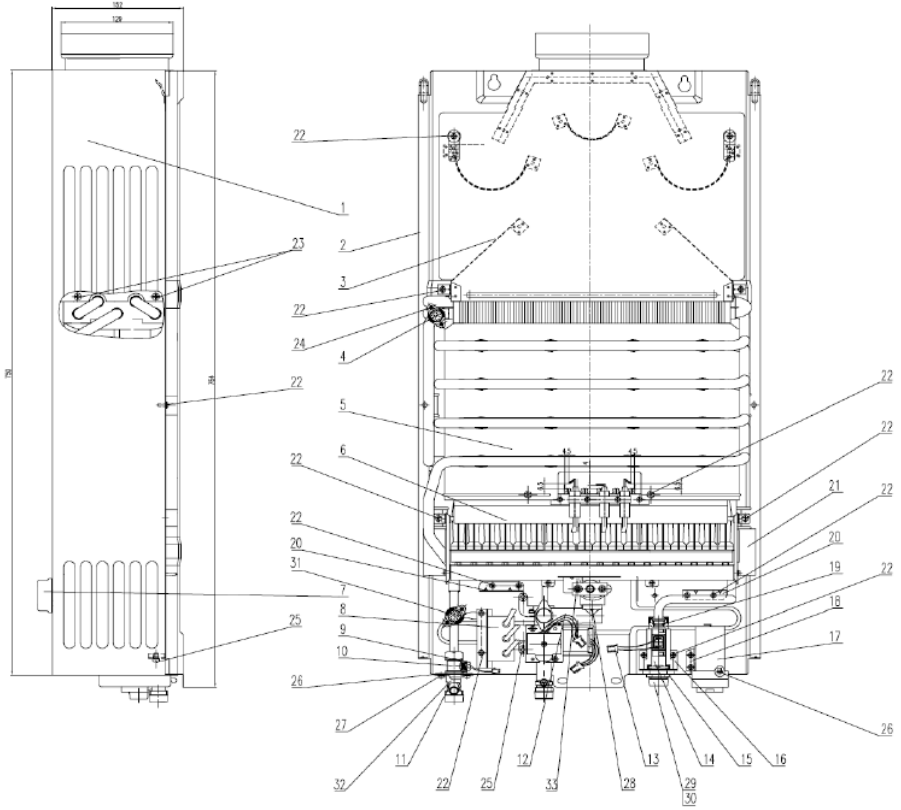

WK71222Q

WK71222Q

1	****	FRONT COVER ASSY
2	****	BACK COVER
3	JSD13.8WLT01_03	HOOD ASSY
4	KSD301	THERMOSTAT (70°C)
5	****	HEAT EXCHANGER
6	0105117B12	BURNER ASSY
7	JSD7N1C43_04	KNOB ASSY
8	DHS-E4	IGNITION ASSY
9	****	O TYPE SEALING RING
10	WDXS1_07	TEMP. DETECTOR
11	****	WATER OUTLET ASSY
12	****	GAS VALVE ASSY
13	DHS-E1_DL01-2	WATER FLOW SWITCH WIRE
14	JSD7N1_04	WATER FLOW SWITCH
15	****	TIGHTEN NUT
16	JSD13N2-1	INLET WATER PIPE HOLDER
17	JSD7N1C43_08	BATTERY ASSY
18	****	BATTERY BOX HOLDER
19	****	O TYPE SEALING RING
20	WHQ7B2.00-1	INSULATOR PLATE
21	****	ALUMINUM FOIL
22	****	SCREW
24	****	SCREW
25	****	SCREW
26	****	OUTLET WATER PIPE HOLDER
27	****	SCREW
28	****	SCREW
29	****	SEALING RING
30	****	DUSTPROOF
31	KSD301-08.0/5N	THERMOSTAT (70°C)
32	****	SAFETY VALVE BRACKET
33	****	INSULATOR PLATE