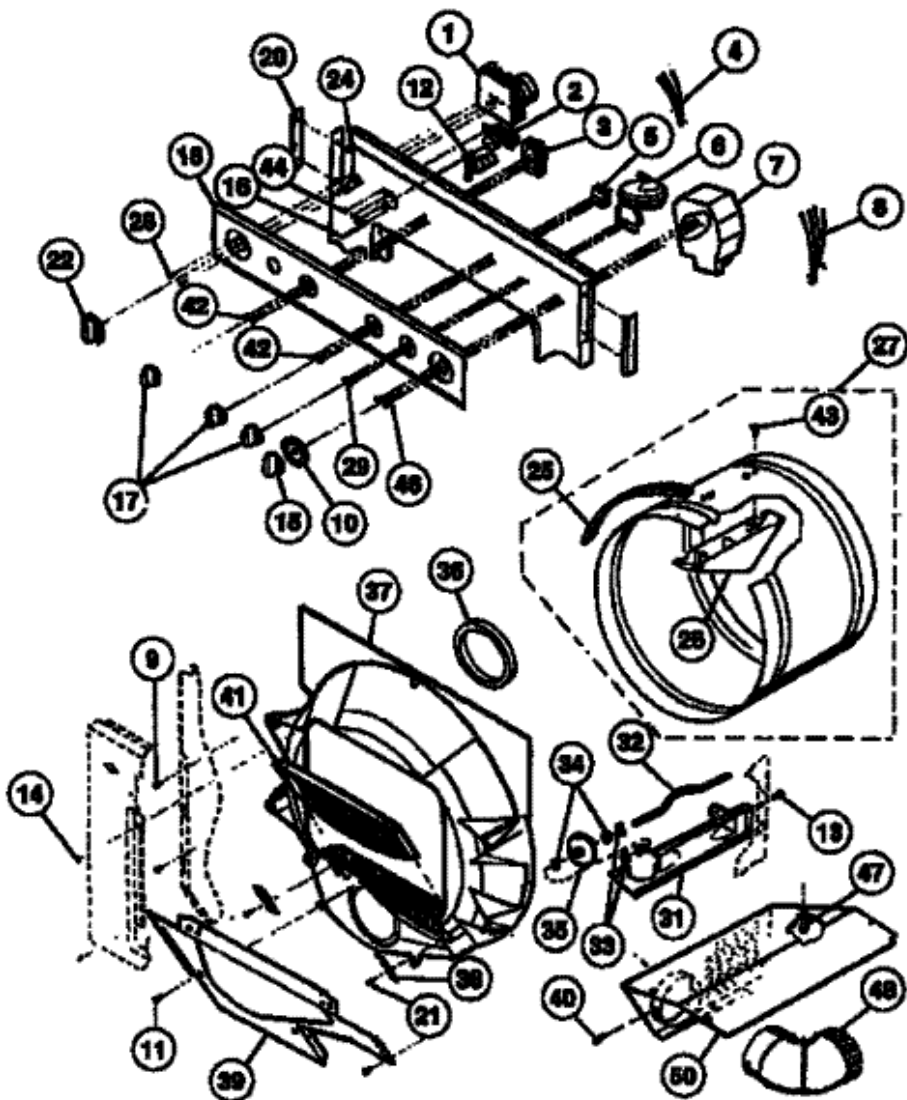

69	3204991	DESCONTINUADO
69	3204992	DESCONTINUADO
72	8011318	SCREW (S/P)
73	3161240	SCREW (S/P)
42A	3161233	SCREW (3) (S/P)
46A	5303208633	DESCONTINUADO
63A	3161250	TIE-CABLE (NON-ILLUSTRATED)
18A	5303931762	DESCONTINUADO

Distribuidor Autorizado

SurteRápido.com

Venta de Refacciones
Electrodomesticas

WL24F4WWMA TABLERO / TAMBOR