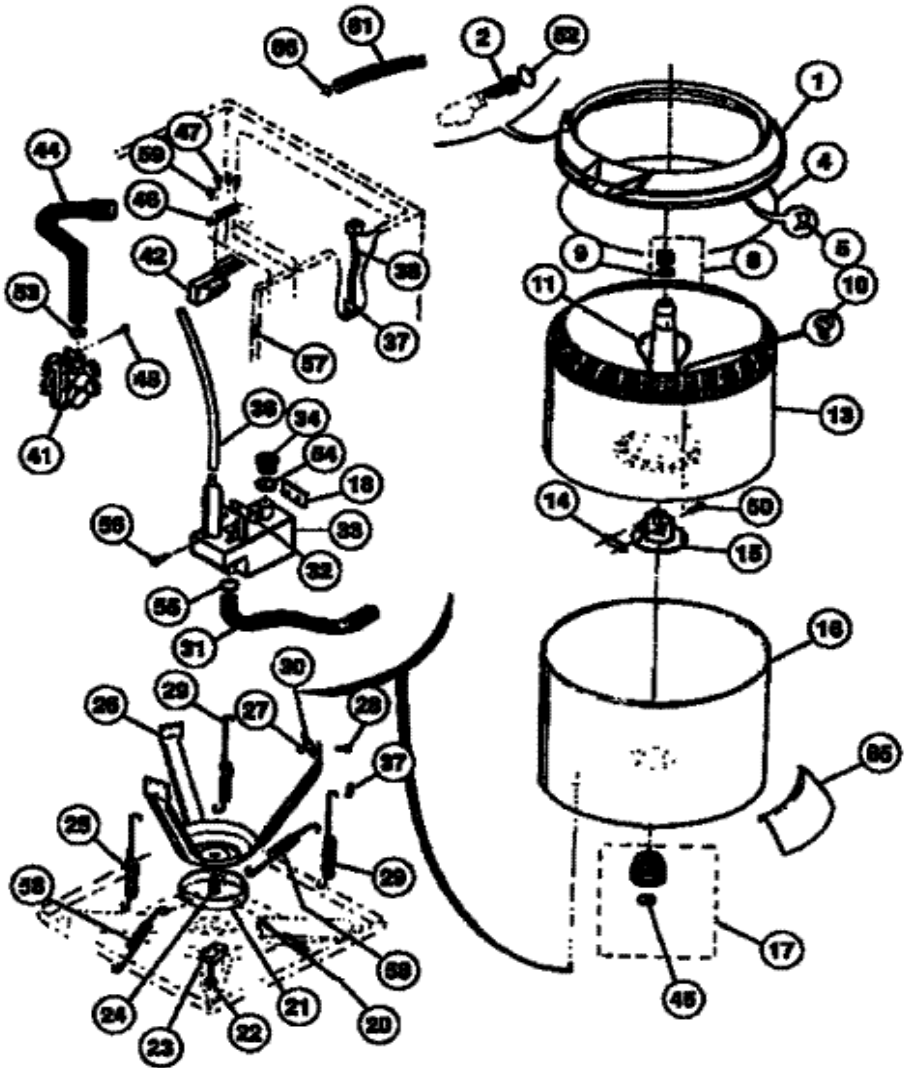

33	8006553	SCREW (S/P)
34	3205024	DESCONTINUADO
35	5308002468	WASHER (S/P)
36	8027582	SCREW (S/P)
37	3205025	DESCONTINUADO
38	8001572	CUP WASHER (S/P)
39	3205020	SCREW (S/P)
40	3161274	SCREW (S/P)
41	3161268	SCREW (S/P)
42	3161275	SCREW (S/P)
43	8027582	SCREW (S/P)
45	8006557	DESCONTINUADO
46	8027582	SCREW (S/P)
47	5300771996	TUBE-PRESSURE (S/P)
48	3016468	DESCONTINUADO
49	8006559	CONNECTOR (S/P)
50	3016469	PLATE (S/P)

Distribuidor Autorizado

SurteRápido.com

Venta de Refacciones
Electrodomesticas

WL24F4WWMA TINAS