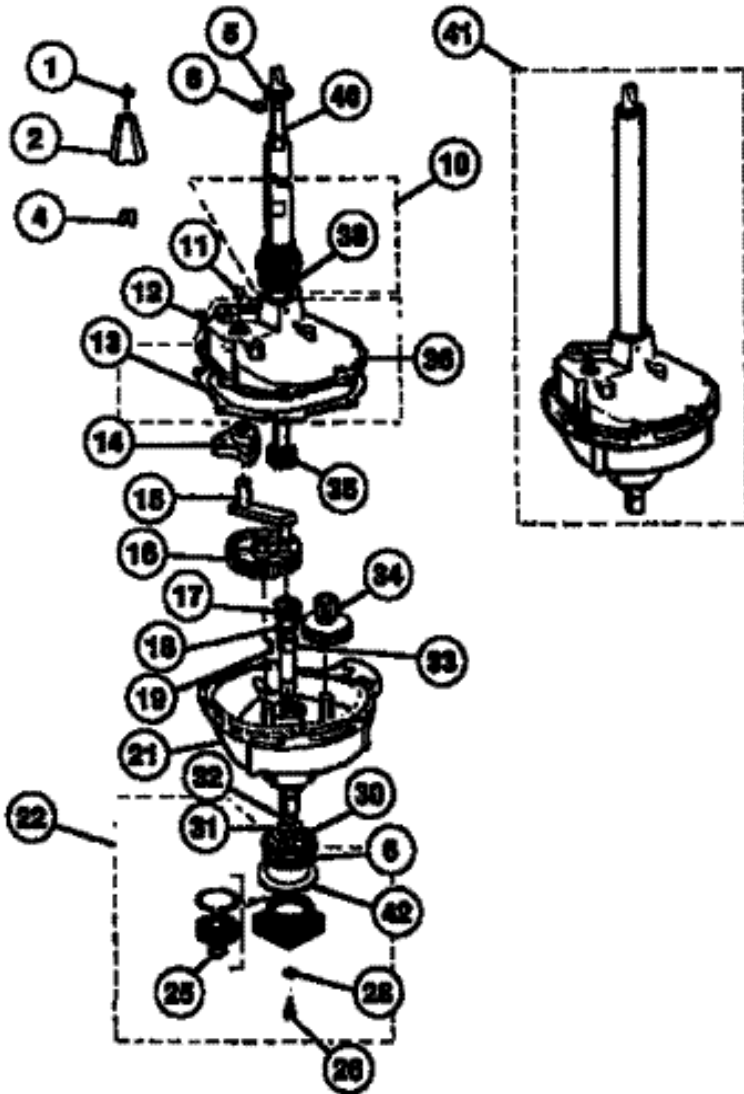

Distribuidor Autorizado

SurteRápido.com

Venta de Refacciones
Electrodomesticas

WL24F4WWMA TRANSMISION