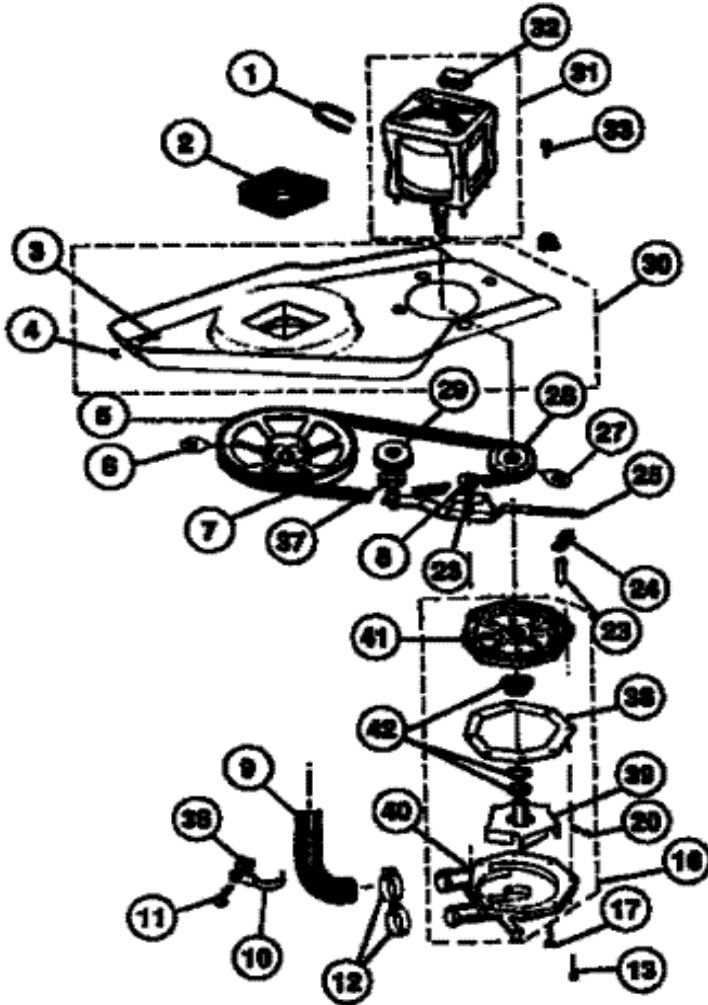

44	3205034	HOSE-VALVE TO INLET (S/P)
45	5308002401	THRUST WASHER
46	3205035	BRACKET (S/P)
47	8011280	DESCONTINUADO
48	3010202	SCREW (S/P)
50	8027517	SCREW (S/P)
52	5364154013	CLAMP (S/P)
53	3161207	CLAMP (S/P)
54	5308002367	CLAMP (S/P)
55	8014913	CLAMP (S/P)
56	3161274	SCREW (S/P)
57	3161287	CLIP (S/P)
58	5308006573	SPRING-HORIZ (SHORT 2)
59	3161233	SCREW (S/P)
61	5303912532	HOSE-INLET (2) (S/P)
65	131202000	SHIELD-MOTOR (S/P)
66	5303161296	WASHER (4) (S/P)

Distribuidor Autorizado

SurteRápido.com

Venta de Refacciones
Electrodomesticas

WL24F4WWMA MOTOR