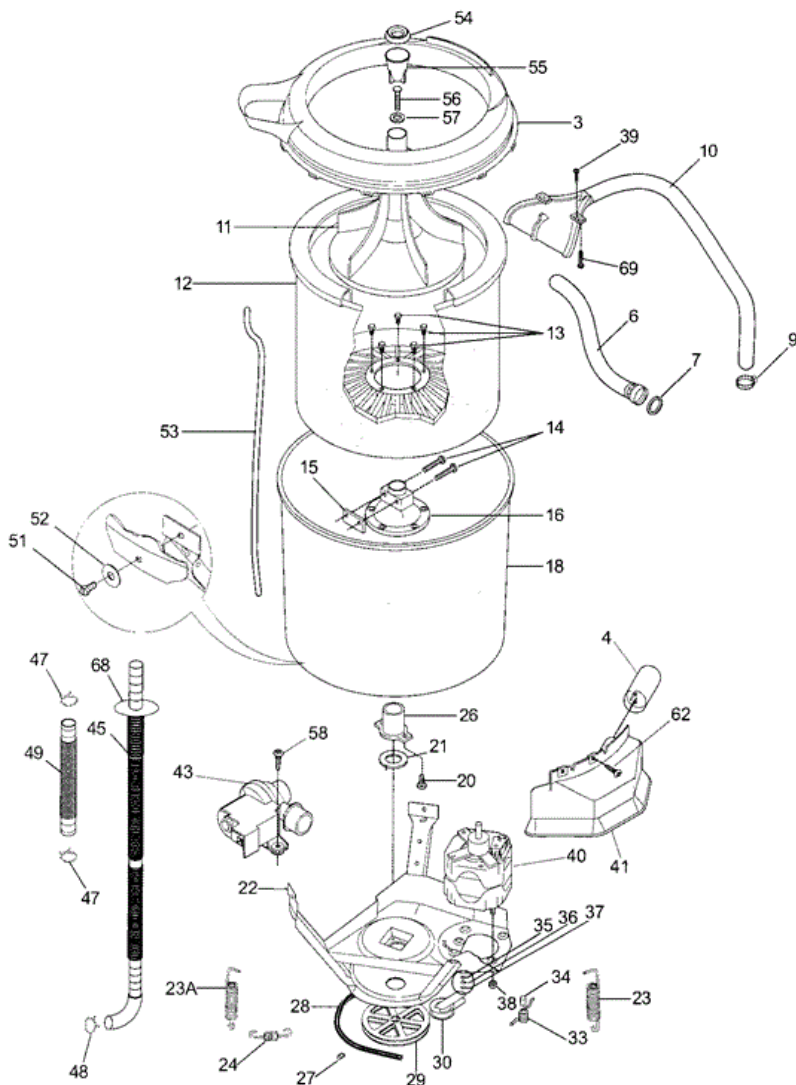

Distribuidor Autorizado

SurteRápido.com

Venta de Refacciones
Electrodomesticas

WLSG62RFD1 TINAS

WLSG62RFD1 TINAS

3	131551102	ASMY-SPLASH TUB COVER H+
4	131212301	CAPACITOR
6	N6561384	HOSE-INLET
7	5303161296	WASHER-INLET HOSE
9	5303304824	CLAMP
10	131726300	HOSE,NOZZLE, & CLAMP
11	131427200	AGITATOR
12	131221300	TUB-SPIN
13	5303283293	SCREW-TRUNNION,UNC2AX.625`.312-18 ,(5)
14	131192800	SCREW-LOCKPLATE, HX, .312-18 X .1.625
15	5308001923	LOCKPLATE
16	131545101	TRUNNION
18	131557201	TUB-SPLASH, W/AIR DOME, BRNG
20	3205150	SCREW-TUB BEARING, PPH B ST/Z, 8-12 X 0.750
21	5308002401	WASHER, SPIN BEARING, UPPER
22	131373610	LEG & DOME ASSY
23	5303208858	SPRING-VERTICAL (SHORT)
23	5303208860	SPRING-VERTICAL
24	131373900	SPRING-HORIZONTAL
26	3204405	BEARING-OUTER TUB
27	5303304825	SCREW-SET, HHD CUP PT, 5/16-18 X .85
28	131686100	BELT-WASHER
29	131498301	PULLEY-TRANSMISSION DRIVE
30	131862900	ASMY-VAW IDLER ARM
33	3204425	SPRING TORSION
34	3204426	SLEEVE-IDLER
35	3161433	RING-RETAINING
36	5303261031	WASHER-PIVOT SHAFT
37	5303161306	WASHER-SPRING
38	5303318708	NUT-MOTOR
39	131205100	SCREW,8 PAN HEAD ,10-10B X 0.50 ,CR/SQ DRIVE
40	131902700	MOTOR/PULLEY 3/4HP 2SP EMERSON
41	131513300	SHIELD-MOTOR

43	131724000	ASMY-PUMP
45	131461200	HOSE-DRAIN,90 INCH
47	5303294768	CLAMP-HOSE TO TUB
48	131306234	CLAMP-PUMP
49	131494800	HOSE-PUMP TO TUB
51	131659000	SCREW-LEG, HWH TYP 23, 5/16-18 X .875
52	131315800	WASHER-LEG, IDX.040, 1.25 ODX.335
53	5304401845	TUBE-PRESSURE
54	131266800	CAP-DISPENSER
55	131206100	CUP-DISPENSER
56	131468900	SCREW-AGITATOR,HWH SHLDR `5/16-18X1.250
57	131339600	SPACER-AGITATOR
58	131464900	SCREW-PUMP-TO BRACKET
62	131258400	SCREW-FRONT PNL,COMB TH AB ,10-16 X 0.500
68	131707800	RING-DRAIN HOSE
69	131731500	FASTENER-RATCHET
NI	131462500	CLIP-DRAIN HOSE
NI	131506500	CLIP-DRAIN HOSE
NI	131663500	CUSHION
NI	131901400	SEAL-SPLASH TUB COVER
NI	5303212877	INSERT-SPRING ADJ