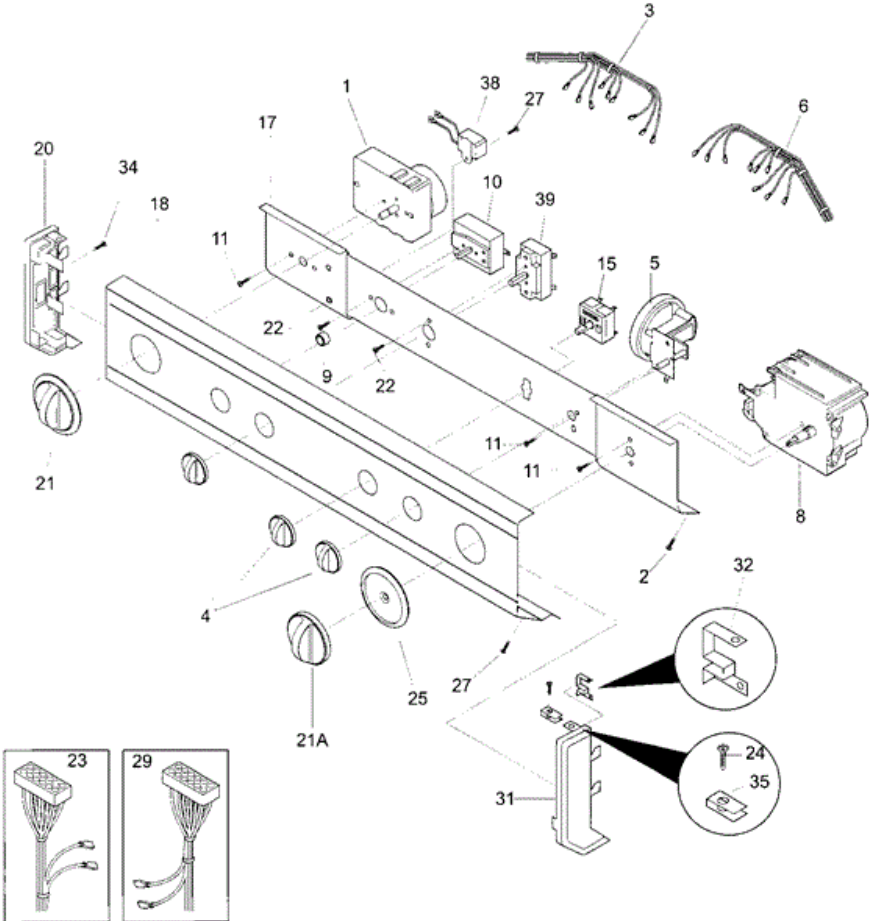

64	5303207405	PIPE
67	131498500	VALVE-SHUT OFF
68	5362791200	TAIL PIECE,BRASS
69	8015194	NUT-UNION, HEX
70	5303207409	VALVE GAS
71	5300622602	COIL-SECONDARY
72	5308015680	COIL-BOOSTER
73	5303211036	ORIFICE-NATURAL GAS
74	5303281151	IGNITOR ASSY
77	131763500	ASSY-BURNER
79	5303281135	SENSOR
80	131712401	TUBE-BURNER
85	131712300	SHIELD-HEAT
NI	5303937053	GAS CONVERSION KIT, NATURAL TO LP

WLSG62RFD1 TABLERO