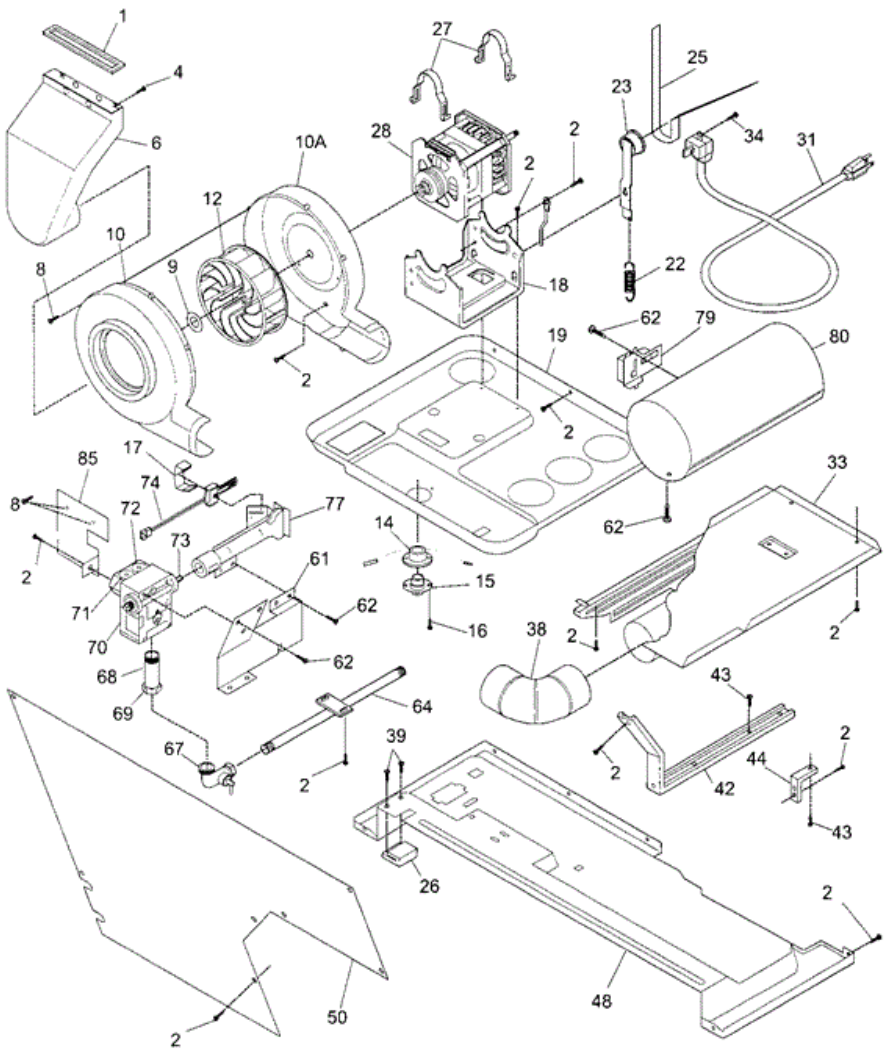

47	131579104	DOOR-INNER, ALMOND
48	131789304	DOOR-OUTER ALMOND
49	5303211430	STRIKE DOOR
50	3204286	SHIELD-HEAT
54	131498900	HARNESS-DOOR SWITCH

WLSG62RFD1 BASE