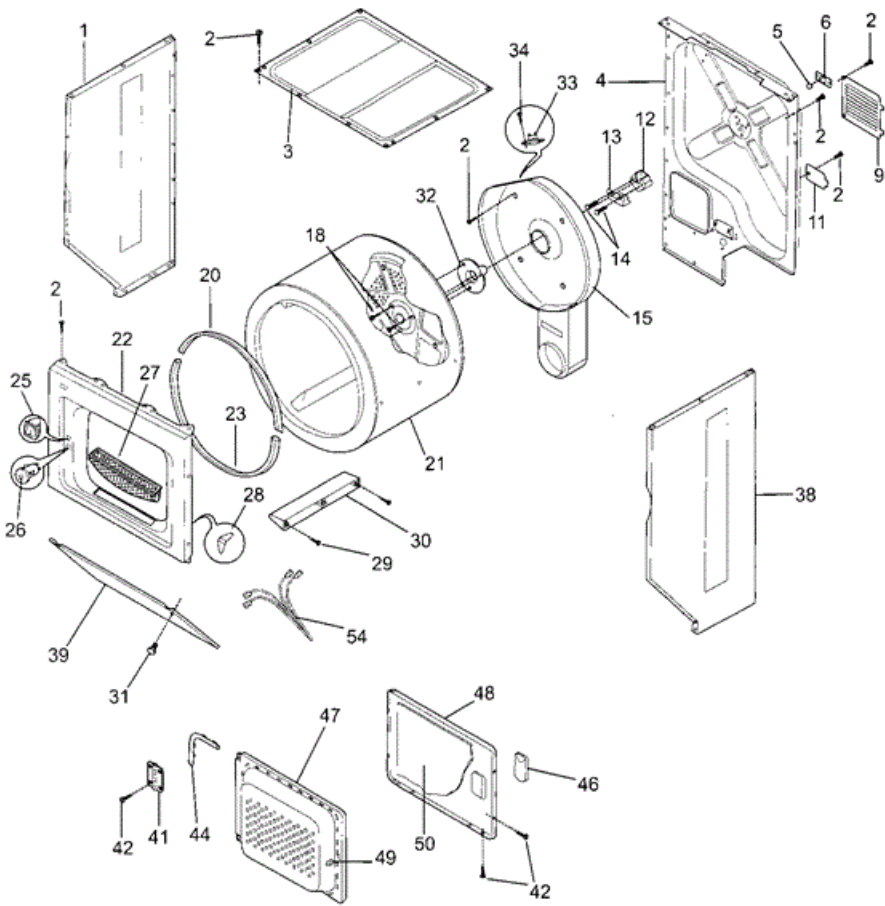

WLSG62RFD1 TAMBOR

WLSG62RFD1 TAMBOR

1	131084701	PANEL-LEFT SIDE-ALMOND
2	131168200	SCREW, 8-18 X 0.31
3	131883301	PANEL-TOP WASHED
4	131752302	PANEL-REAR
5	5303281019	BALL
6	5303281020	CLIP-BALL
9	3204249	PANEL-ACCESS, DRYER
11	5303207395	COVER-TERM BLOCK
12	131825900	BEARING-DRUM SUPPORT
13	131724300	BRACKET-BEARING
14	131205400	SCREW-BRACKET, 10-16B X 1.375, CR/SQ DRIVE
15	5303207394	HOUSING-HEAT & DUCT
18	131477000	SCREW-SHAFT & BAFFLE, COMB PH AB SPCL,
20	5303937139	GLIDE-DRUM
21	131427865	ASSY-DRUM
22	131636203	PANEL-FRONT, ALMOND
23	5303283286	SEAL-BASKET LOWER
25	131658800	CATCH-DOOR
26	5308001614	SWITCH-DOOR
27	131359600	TRAP-LINT
28	5303281074	CLIP-GUIDE,(3)
29	131382300	SCREW-VANE, QUADREX HEAD, 10-14 X 1.00, SPECIAL
30	5303201200	VANE
31	131202300	SCREW-, PPH AB, 10-16 X 0.625
32	131777700	ASMY-SHAFT (BALLHITCH)
33	5304406099	THERMOSTAT-SAFETY
34	131243700	SCREW,PAN HEAD ,8-18AB X 0.375 ,39 ,CR/SQ DRIVE
38	131084801	PANEL-RIGHT SIDE-ALMOND
39	131084403	PANEL-ACCESS-ALMOND
41	131627500	HINGE-DOOR
42	131209600	SCREW, FLAT HEAD, 8-18AB X 0.44, CR/SQ DRIVE
44	131129900	GASKET-DOOR
46	131789401	HANDLE-DOOR, ALMOND