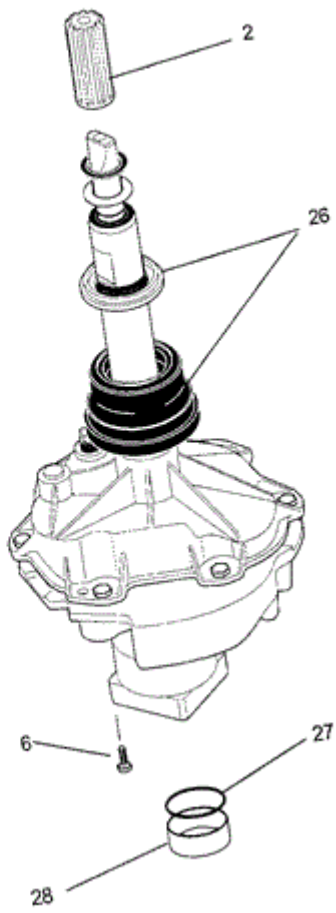

43	131724000	ASMY-PUMP
45	131461200	HOSE-DRAIN,90 INCH
47	5303294768	CLAMP-HOSE TO TUB
48	131306234	CLAMP-PUMP
49	131494800	HOSE-PUMP TO TUB
51	131659000	SCREW-LEG, HWH TYP 23, 5/16-18 X .875
52	131315800	WASHER-LEG, IDX.040, 1.25 ODX.335
53	5304401845	TUBE-PRESSURE
54	131266800	CAP-DISPENSER
55	131206100	CUP-DISPENSER
56	131468900	SCREW-AGITATOR,HWH SHLDR `5/16-18X1.250
57	131339600	SPACER-AGITATOR
58	131464900	SCREW-PUMP-TO BRACKET
62	131258400	SCREW-FRONT PNL,COMB TH AB ,10-16 X 0.500
68	131707800	RING-DRAIN HOSE
69	131731500	FASTENER-RATCHET
NI	131462500	CLIP-DRAIN HOSE
NI	131506500	CLIP-DRAIN HOSE
NI	131663500	CUSHION
NI	131901400	SEAL-SPLASH TUB COVER
NI	5303212877	INSERT-SPRING ADJ

WLSG62RFD1 TRANSMISION