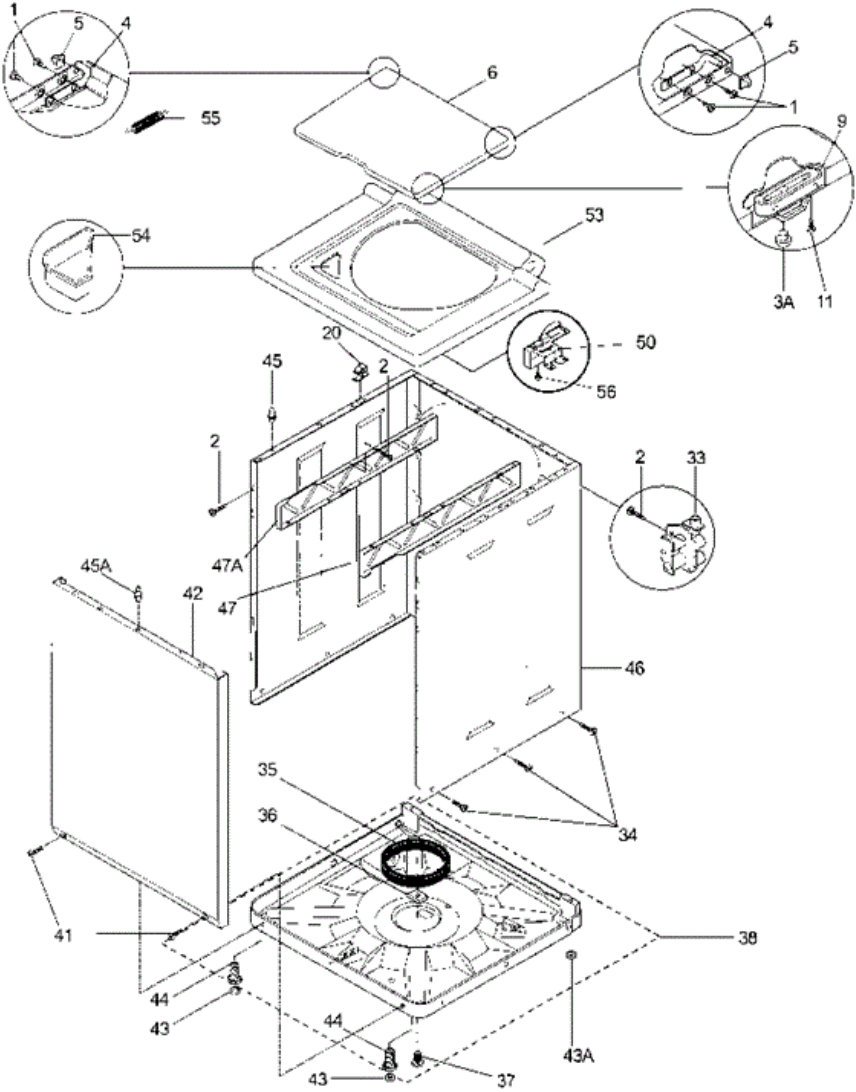

WLSG62RFD1 GABINETE