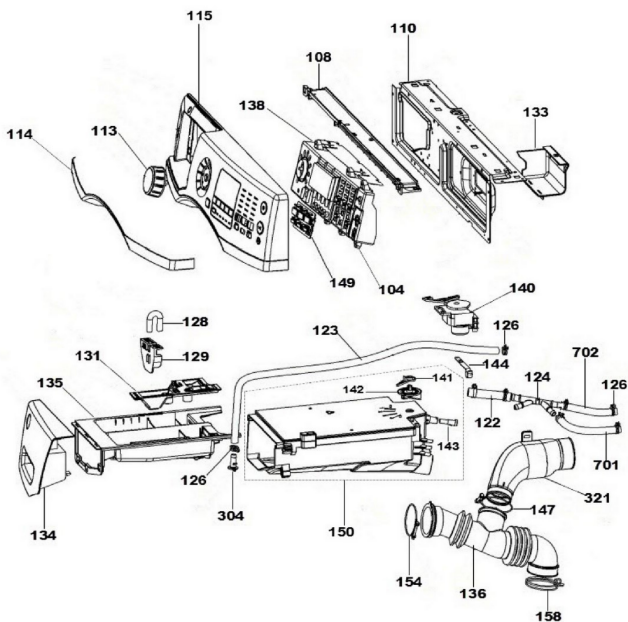

DISPENSER & CONTROL PANEL

WMC1786SXCG