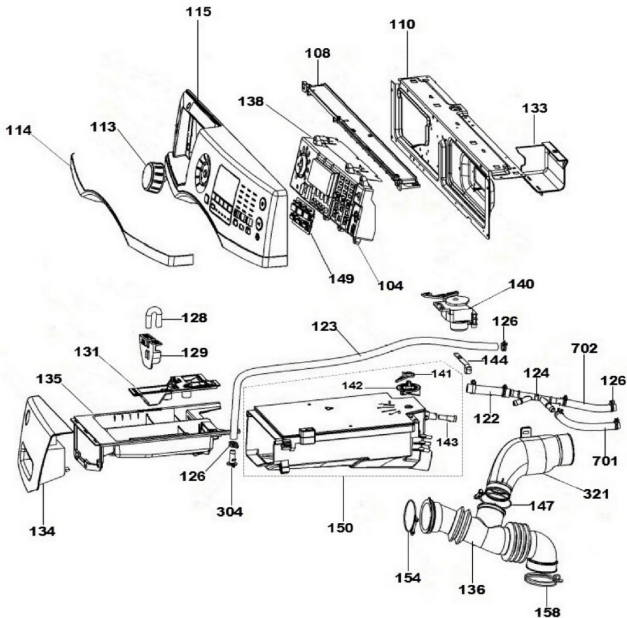

DISPENSER & CONTROL PANEL

WMC1786XCG