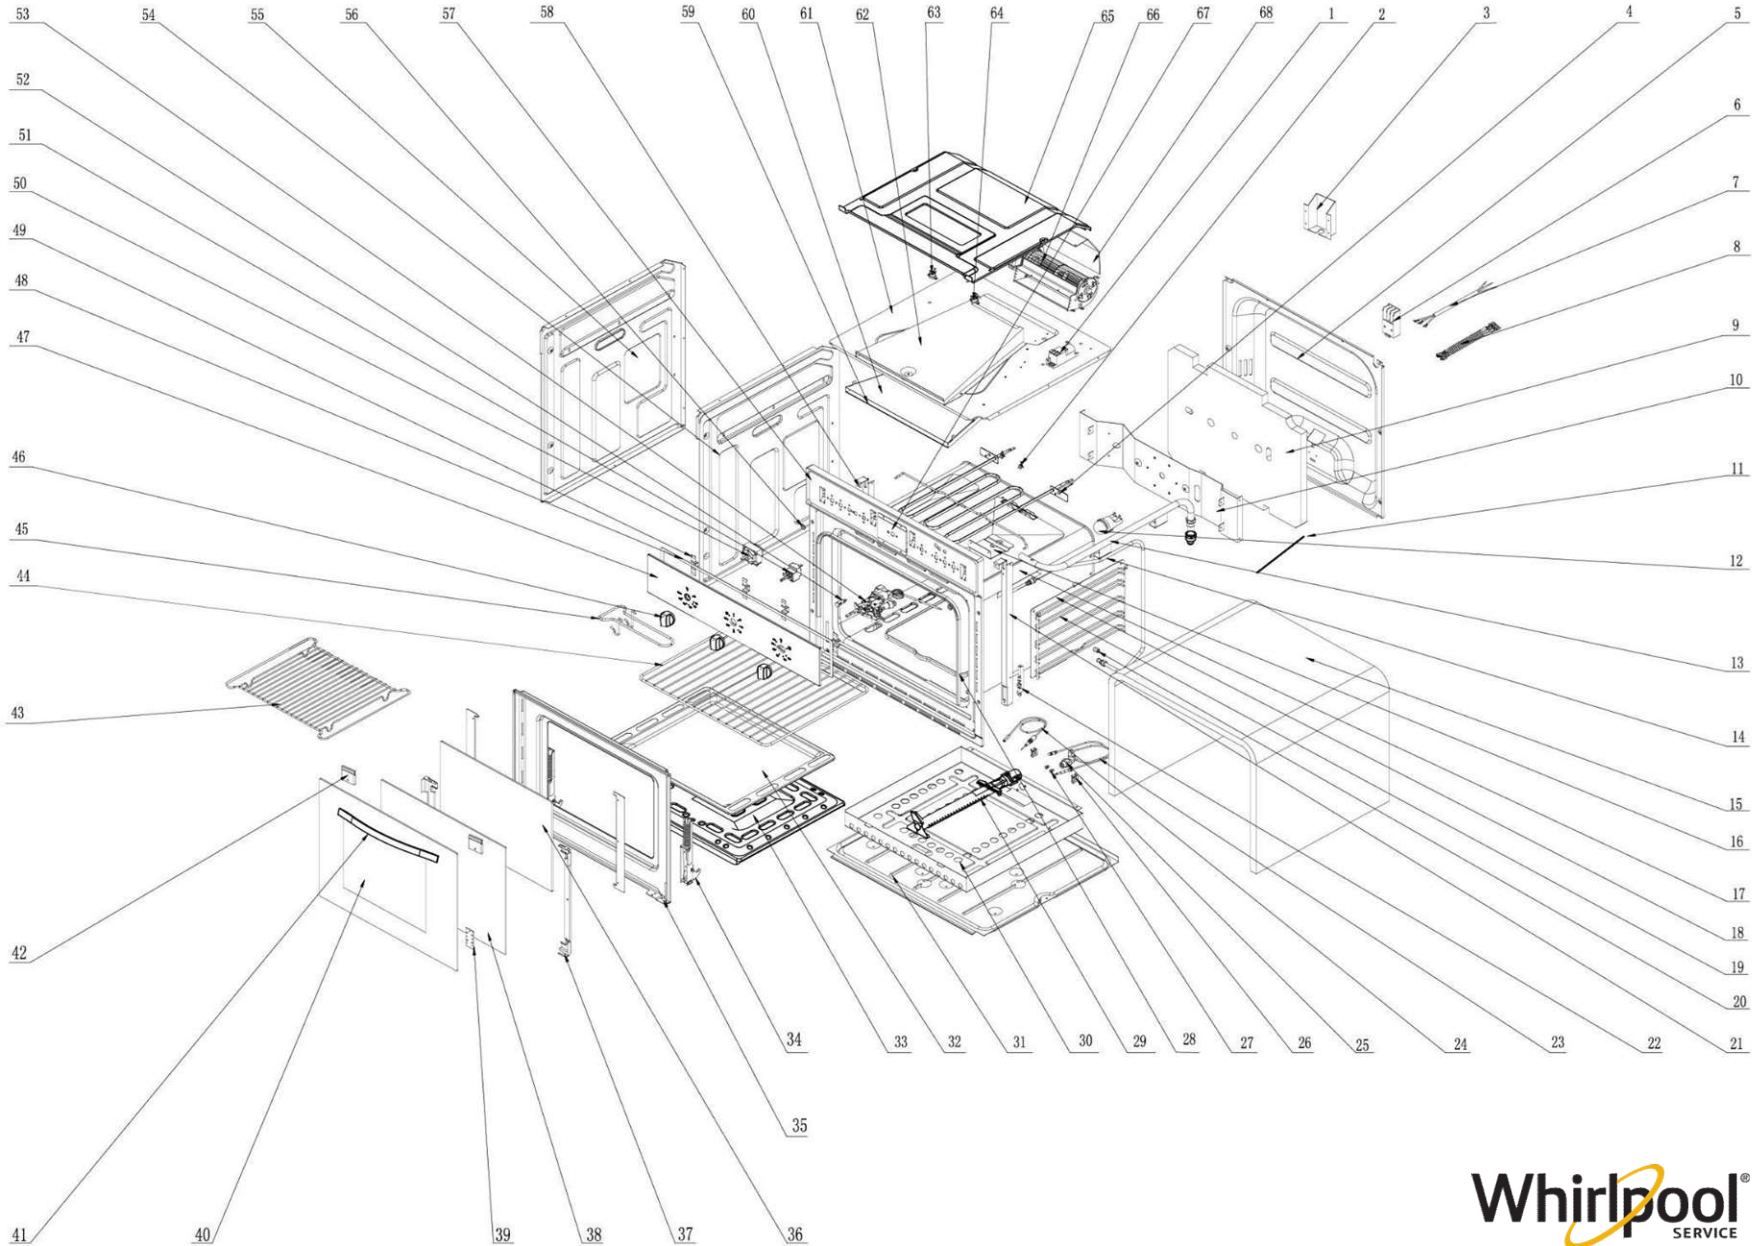

# EXPLOSIONADO DE PARTES

— HORNO EMPOTRABLE —

MODELO | WOA105F

Distribuidor Autorizado

SurteRápido.com

Venta de Refacciones  
Electrodomesticas

# HORNO EMPOTRABLE WOA105F

Whirlpool<sup>®</sup>  
SERVICE

# HORNO EMPOTRABLE WOA105F

no.	Article Code	Englsh name	Qty
1	32304001	two hole pulser	1
2	33035001	thermostat switch sensor fixer	2
3	33005011	Terminal shielding plate	1
4	33303008	top element	1
5	33030003	back cover board	1
6	33305002	connecting wire fixer	1
7	33304034	power cord	1
8	33309390	connecting wire -without rotissire	1
9	33121002	heat preservation fiber	1
10	33016001	back bracket	1
11	33319001	tension spring for heat preservation fiber	3
12	33302001	bulb subassembly	1
13	32160028	inlet pipe joint	1
14	33229001	inlet pipe	1
15	33120002	Insulation	1
16	33049001	guide rail bracket fixing axis	1
17	33058122	guide rail bracket	1
18	33039001	plate for guide rail	2
19	33140001	guide rail bracket fixing axis	2
20	33141002	guide rail bracket	2
21	33025003	right bracket	1
22	33005004	fixing plate for the hinge	2
23	32312019	thermocouple	1
24	32300017	ignition	1
25	33227001	nozzle fixed block	1
26	33228001	ignition fixed block	2
27	32192052	LP conversion Part code	1
27.1	32192038	NG conversion Part code	1
28	33803001	doorframe sealer subassembly	1
29	33804005	combustion tube	1
30	33046001	burner fixed plate	1
31	33029001	base board	1
32	33224003	grease collector(k1-08)	1
33	33048001	burner baffle	1
34	33180016	hinge subassembly	2