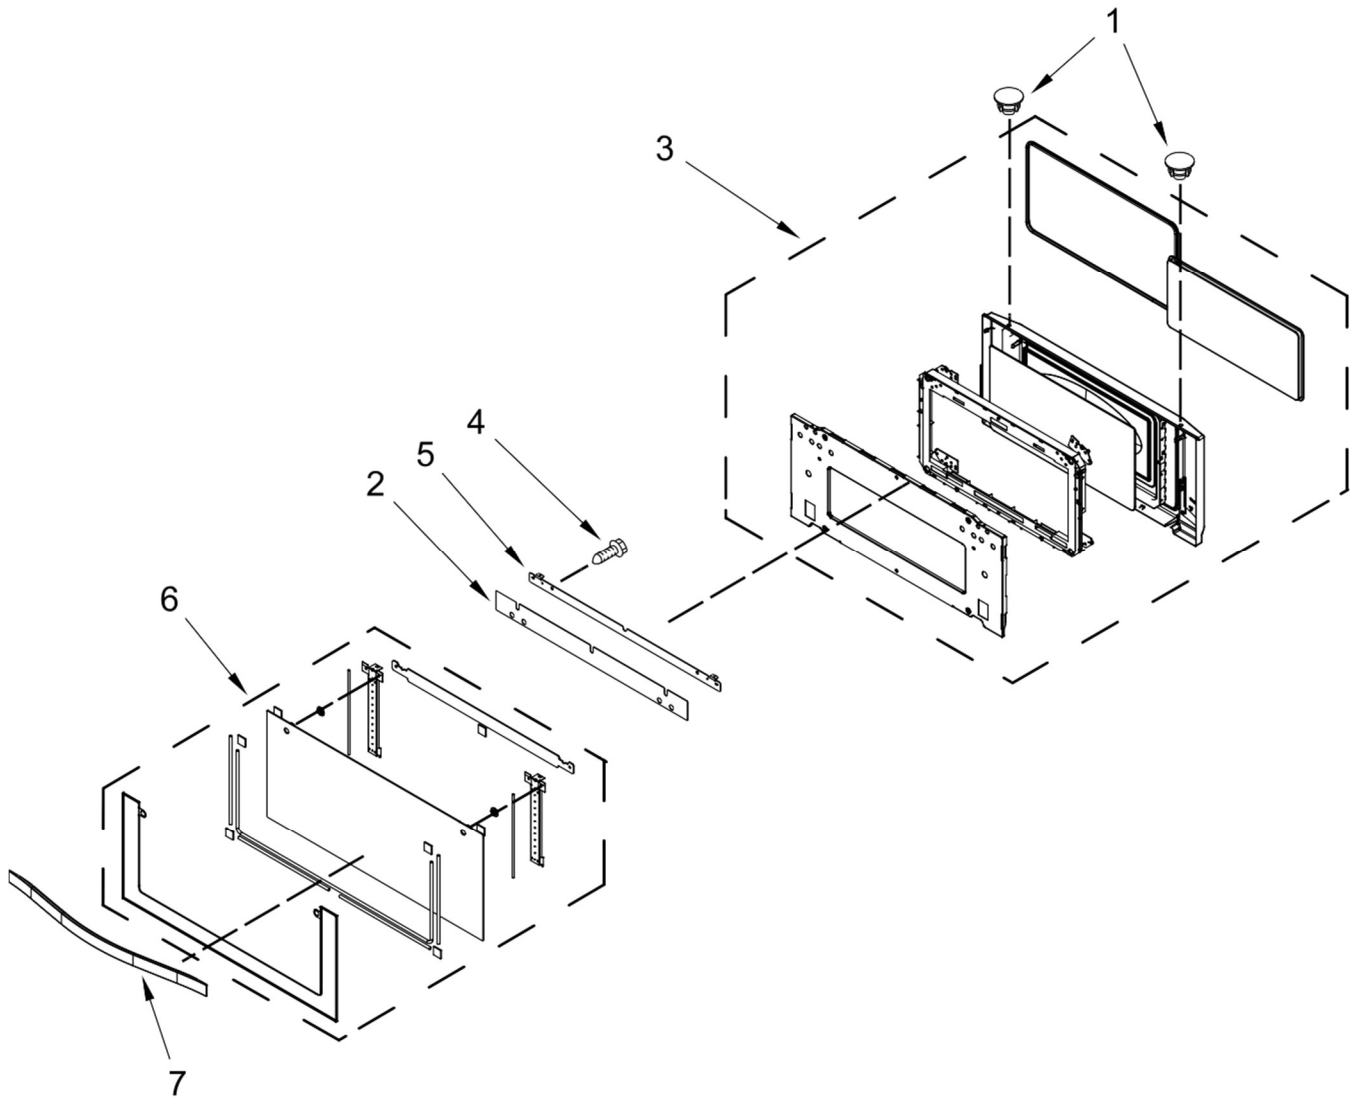

HORNO WOC54EC0AB02

HORNO WOC54EC0AB02

<u>Illus. No.</u>	<u>Part No.</u>	<u>Description</u>
1	8304588BL	Cap, Screw
2	W10359769	Foam, Handle
3	W10687342	Assembly, Inner Door
4	7101P338-60	Screw
5	W10407600	Bracket, Door

<u>Illus. No.</u>	<u>Part No.</u>	<u>Description</u>
6		Assembly, Outer Door
	W10352610	Black
	W10352611	White
	W10329466	Stainless

<u>Illus. No.</u>	<u>Part No.</u>	<u>Description</u>
7		Assembly, Handle
	W10327379	Black
	W10327380	White
	W10317136	Stainless