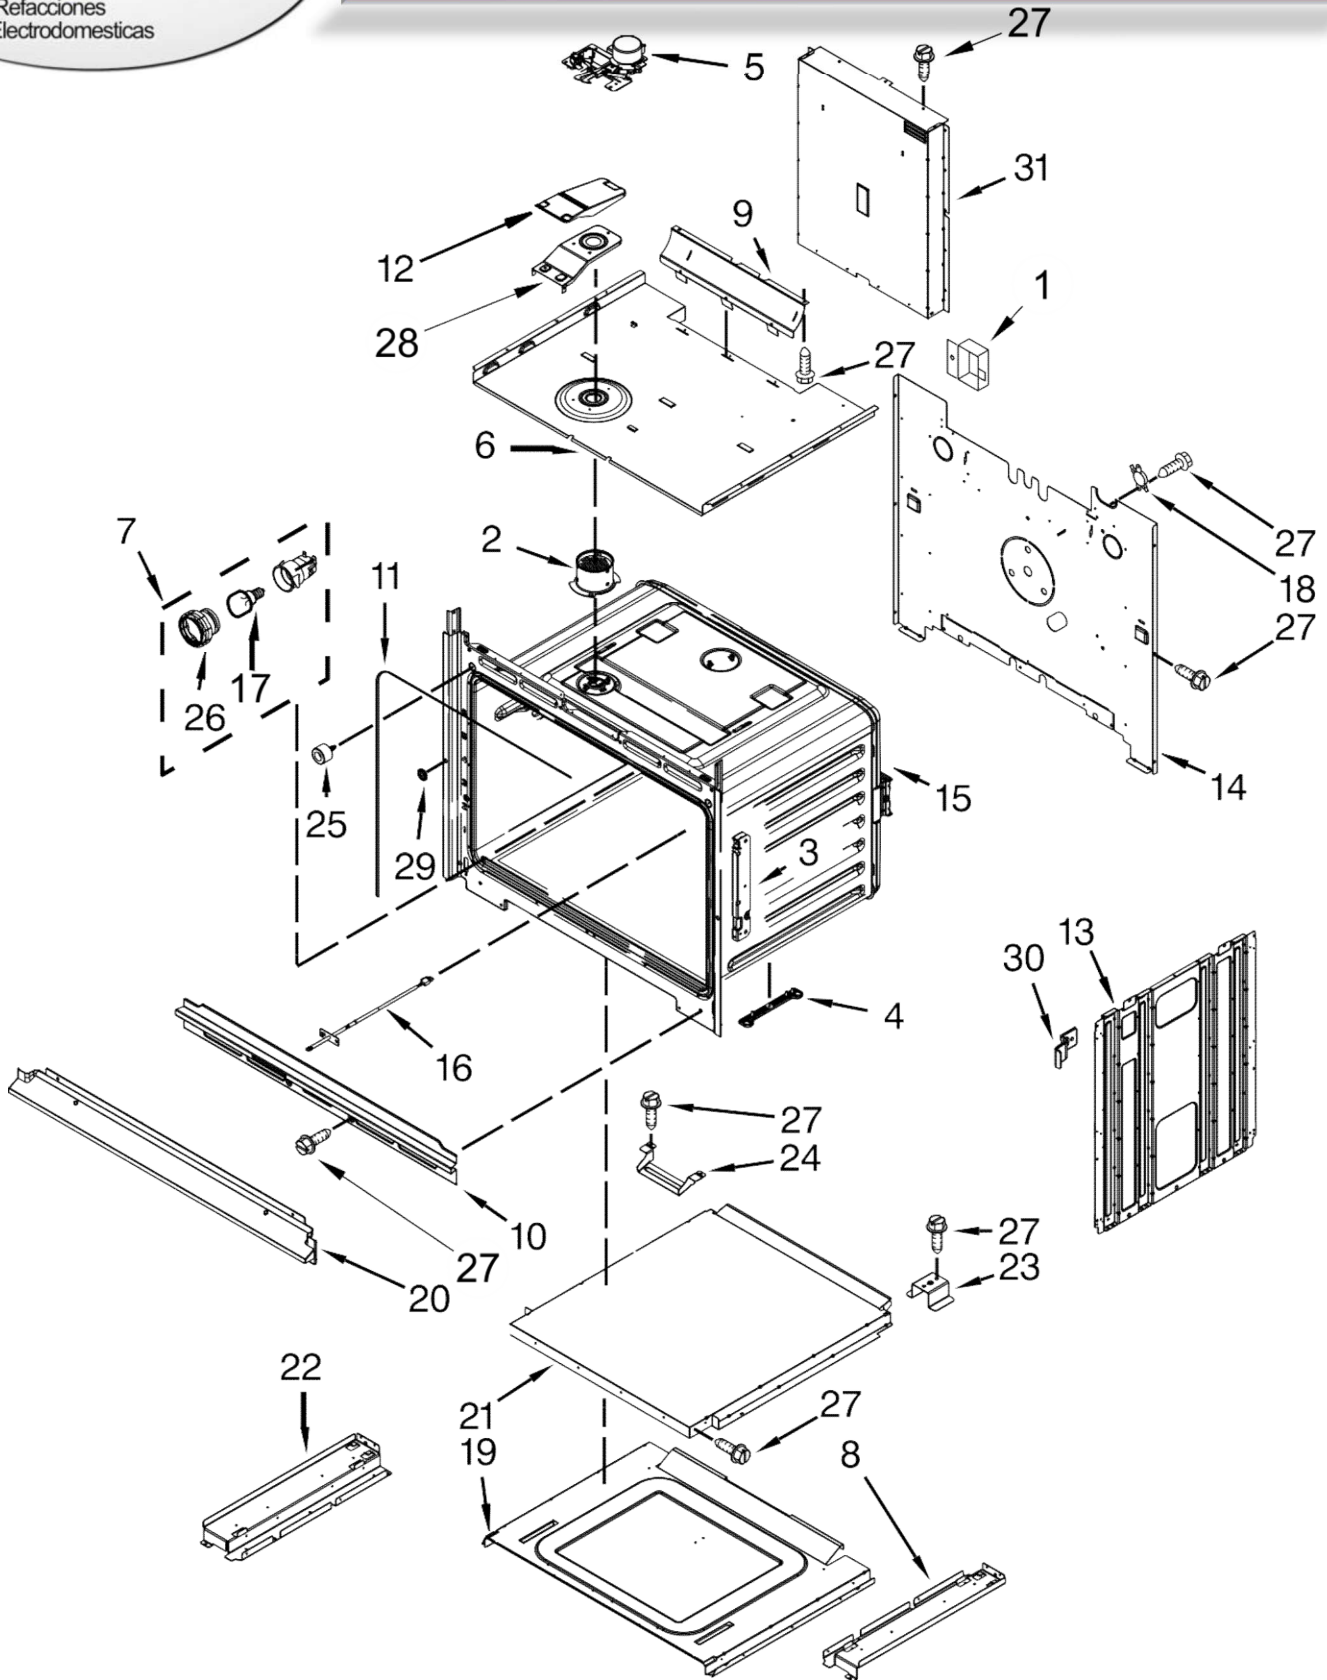

30" BUILT-IN ELECTRIC COMBINATION MICROWAVE WALL OVEN

MODELS:

WOC54EC0AB02 (Black)
WOC54EC0AW02 (White)
WOC54EC0AS02 (Stainless)

HORNO WOC54EC0AB02

HORNO WOC54EC0AB02

<u>Illus. No.</u>	<u>Part No.</u>	<u>Description</u>
1		Literature Parts
	W10354187	Guide, Use & Care (Oven)
	W10354188	Guide, Use & Care (Microwave Oven)
	W10351241	Instructions, Installation
	W10425195	Sheet, Tech
2	W10532438	Board, Display MRC2
3	W10632435	Board, MRC2 Main
4	W10618105	Spacer, Lateral
5	W10661038	Blower
6	7101P403-60	Screw
7	W10412514	Board, Wide Interface
8	7101P426-60	Screw
9	7101P434-60	Screw
10	W10655463	Bracket, Blower (Left)
	W10655462	Bracket, Blower (Right)
11	4451758	Block, Foam
12	W10655465	Chassis, Back Divider
13	W10318158	Chassis, Cover Top Front 30"

<u>Illus. No.</u>	<u>Part No.</u>	<u>Description</u>
14	W10283031	Chassis, Cover Top Back 30"
15	W10283033	Chassis, Side

<u>Illus. No.</u>	<u>Part No.</u>	<u>Description</u>
16		Assembly, Control Panel (Includes Overlay)
	W10540030	Black
	W10540031	White
	W10540029	Stainless
		FOLLOWING PARTS NOT ILLUSTRATED
	W10601518	Harness, Main
	W10389372	Harness, Fan & Turntable
	W10406103	Harness, Inverter
	W10371814	Harness, Interlock
	W10286223	Harness, Communication
	W10573327	Harness, Door Latch
	W10392129	Strap, Ground
	4450800	Screw, Grounding
	4448664	Clamp, Conduit
	W10190263	Clip, Latch Harness
	4450950	Conduit, Combo

HORNO WOC54EC0AB02

HORNO WOC54EC0AB02

<u>Illus. No.</u>	<u>Part No.</u>	<u>Description</u>
1	8285593	Cover, Connector
2	W10282946	Tube, Vent
3	W10616802	Receiver, Hinge
4	W10618102	Spacer, Base
5	W10314880	Latch, Motorized
6	W10730172	Top, Chassis
7	W10734063	Assembly, Light
8	W10283021	Support, Base (Right)
9	W10641572	Deflector, Blower
10	W10283042	Vent, Combo Center
11	W10282960	Gasket
12	W10616810	Cover, Vent Exhaust
13	W10318190	Side, Chassis