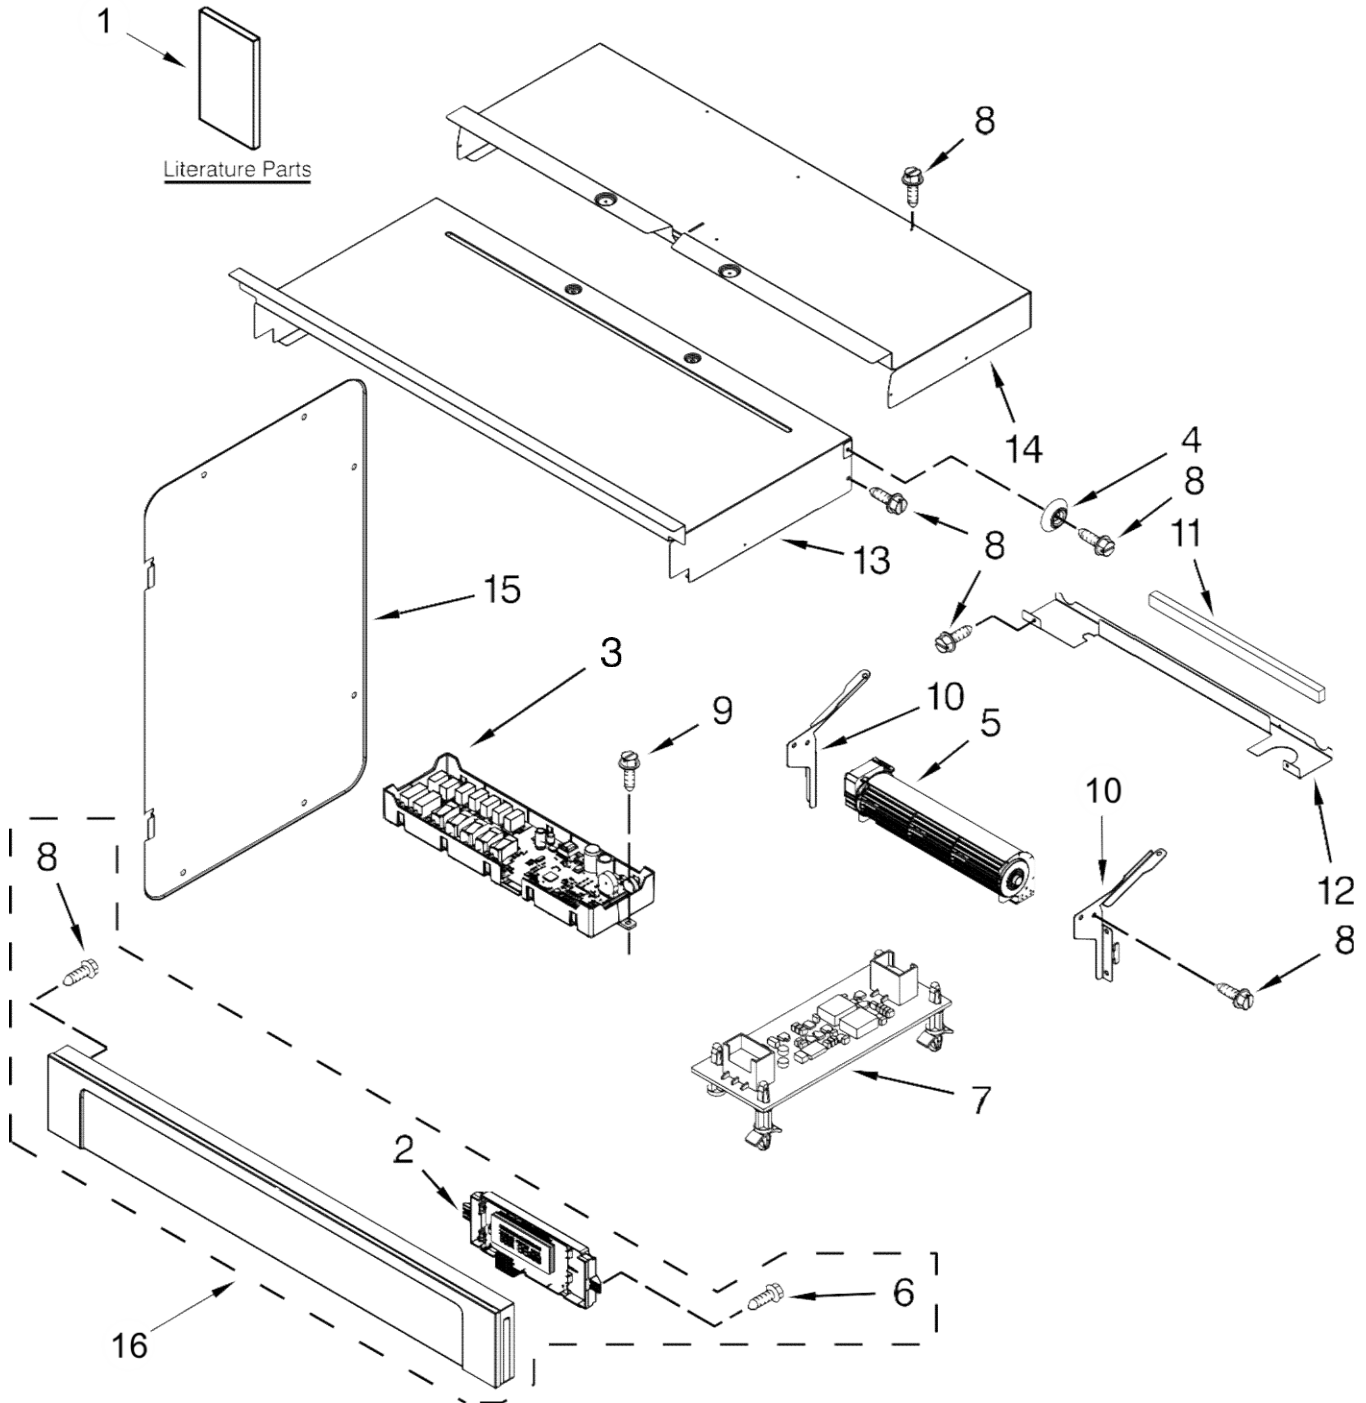

30" BUILT-IN ELECTRIC COMBINATION MICROWAVE WALL OVEN

MODELS:

WOC54EC0AB02 (Black)
WOC54EC0AW02 (White)
WOC54EC0AS02 (Stainless)

HORNO WOC54EC0AB02

HORNO WOC54EC0AB02

<u>Illus. No.</u>	<u>Part No.</u>	<u>Description</u>
1		Literature Parts
	W10354187	Guide, Use & Care (Oven)
	W10354188	Guide, Use & Care (Microwave Oven)
	W10351241	Instructions, Installation
	W10425195	Sheet, Tech
2	W10532438	Board, Display MRC2
3	W10632435	Board, MRC2 Main
4	W10618105	Spacer, Lateral
5	W10661038	Blower
6	7101P403-60	Screw
7	W10412514	Board, Wide Interface
8	7101P426-60	Screw
9	7101P434-60	Screw
10	W10655463	Bracket, Blower (Left)
	W10655462	Bracket, Blower (Right)
11	4451758	Block, Foam
12	W10655465	Chassis, Back Divider
13	W10318158	Chassis, Cover Top Front 30"

<u>Illus. No.</u>	<u>Part No.</u>	<u>Description</u>
14	W10283031	Chassis, Cover Top Back 30"
15	W10283033	Chassis, Side

<u>Illus. No.</u>	<u>Part No.</u>	<u>Description</u>
16		Assembly, Control Panel (Includes Overlay)
	W10540030	Black
	W10540031	White
	W10540029	Stainless
		FOLLOWING PARTS NOT ILLUSTRATED
	W10601518	Harness, Main
	W10389372	Harness, Fan & Turntable
	W10406103	Harness, Inverter
	W10371814	Harness, Interlock
	W10286223	Harness, Communication
	W10573327	Harness, Door Latch
	W10392129	Strap, Ground
	4450800	Screw, Grounding
	4448664	Clamp, Conduit
	W10190263	Clip, Latch Harness
	4450950	Conduit, Combo

HORNO WOC54EC0AB02

HORNO WOC54EC0AB02

<u>Illus. No.</u>	<u>Part No.</u>	<u>Description</u>
1	8285593	Cover, Connector
2	W10282946	Tube, Vent
3	W10616802	Receiver, Hinge
4	W10618102	Spacer, Base
5	W10314880	Latch, Motorized
6	W10730172	Top, Chassis
7	W10734063	Assembly, Light
8	W10283021	Support, Base (Right)
9	W10641572	Deflector, Blower
10	W10283042	Vent, Combo Center
11	W10282960	Gasket
12	W10616810	Cover, Vent Exhaust
13	W10318190	Side, Chassis