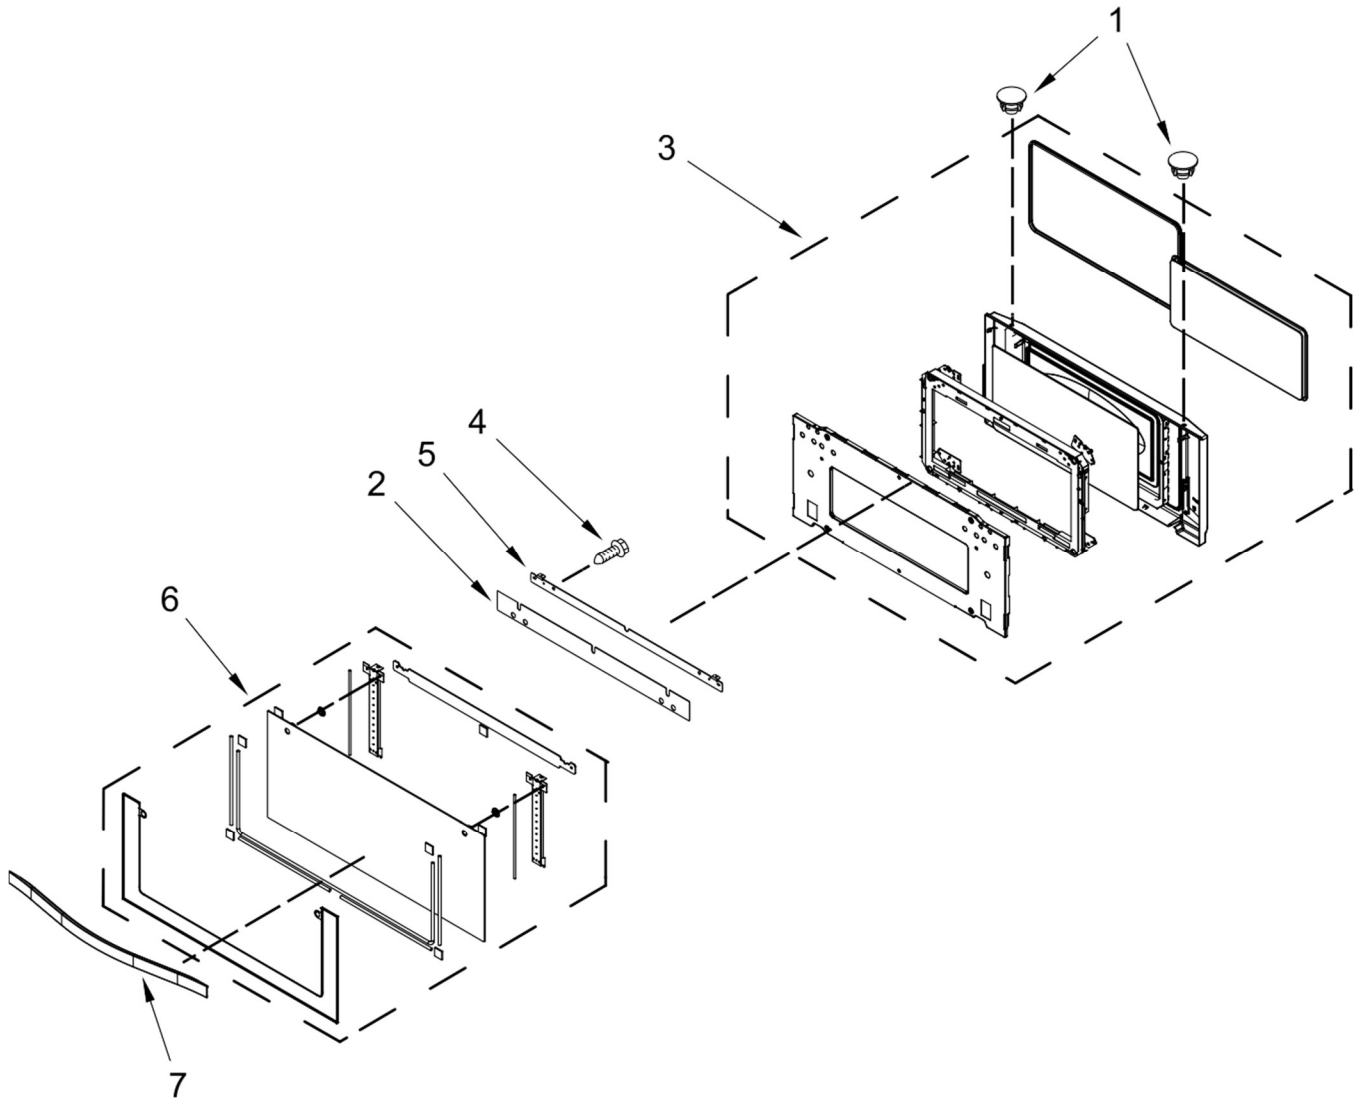

HORNO WOC54EC0AB03

Distribuidor Autorizado

SurteRápido.com

Venta de Refacciones
Electrodomesticas

HORNO WOC54EC0AB03

<u>Illus.</u> <u>No.</u>	<u>Part No.</u>	<u>Description</u>
1	8304588BL	Cap, Screw
2	W10359769	Foam, Handle
3	W10687342	Assembly, Inner Door
4	7101P338-60	Screw
5	W10407600	Bracket, Door

<u>Illus.</u> <u>No.</u>	<u>Part No.</u>	<u>Description</u>
6		Assembly, Outer Door
	W10352610	Black
	W10352611	White
	W10329466	Stainless

<u>Illus.</u> <u>No.</u>	<u>Part No.</u>	<u>Description</u>
7		Assembly, Handle
	W10327379	Black
	W10327380	White
	W10317136	Stainless