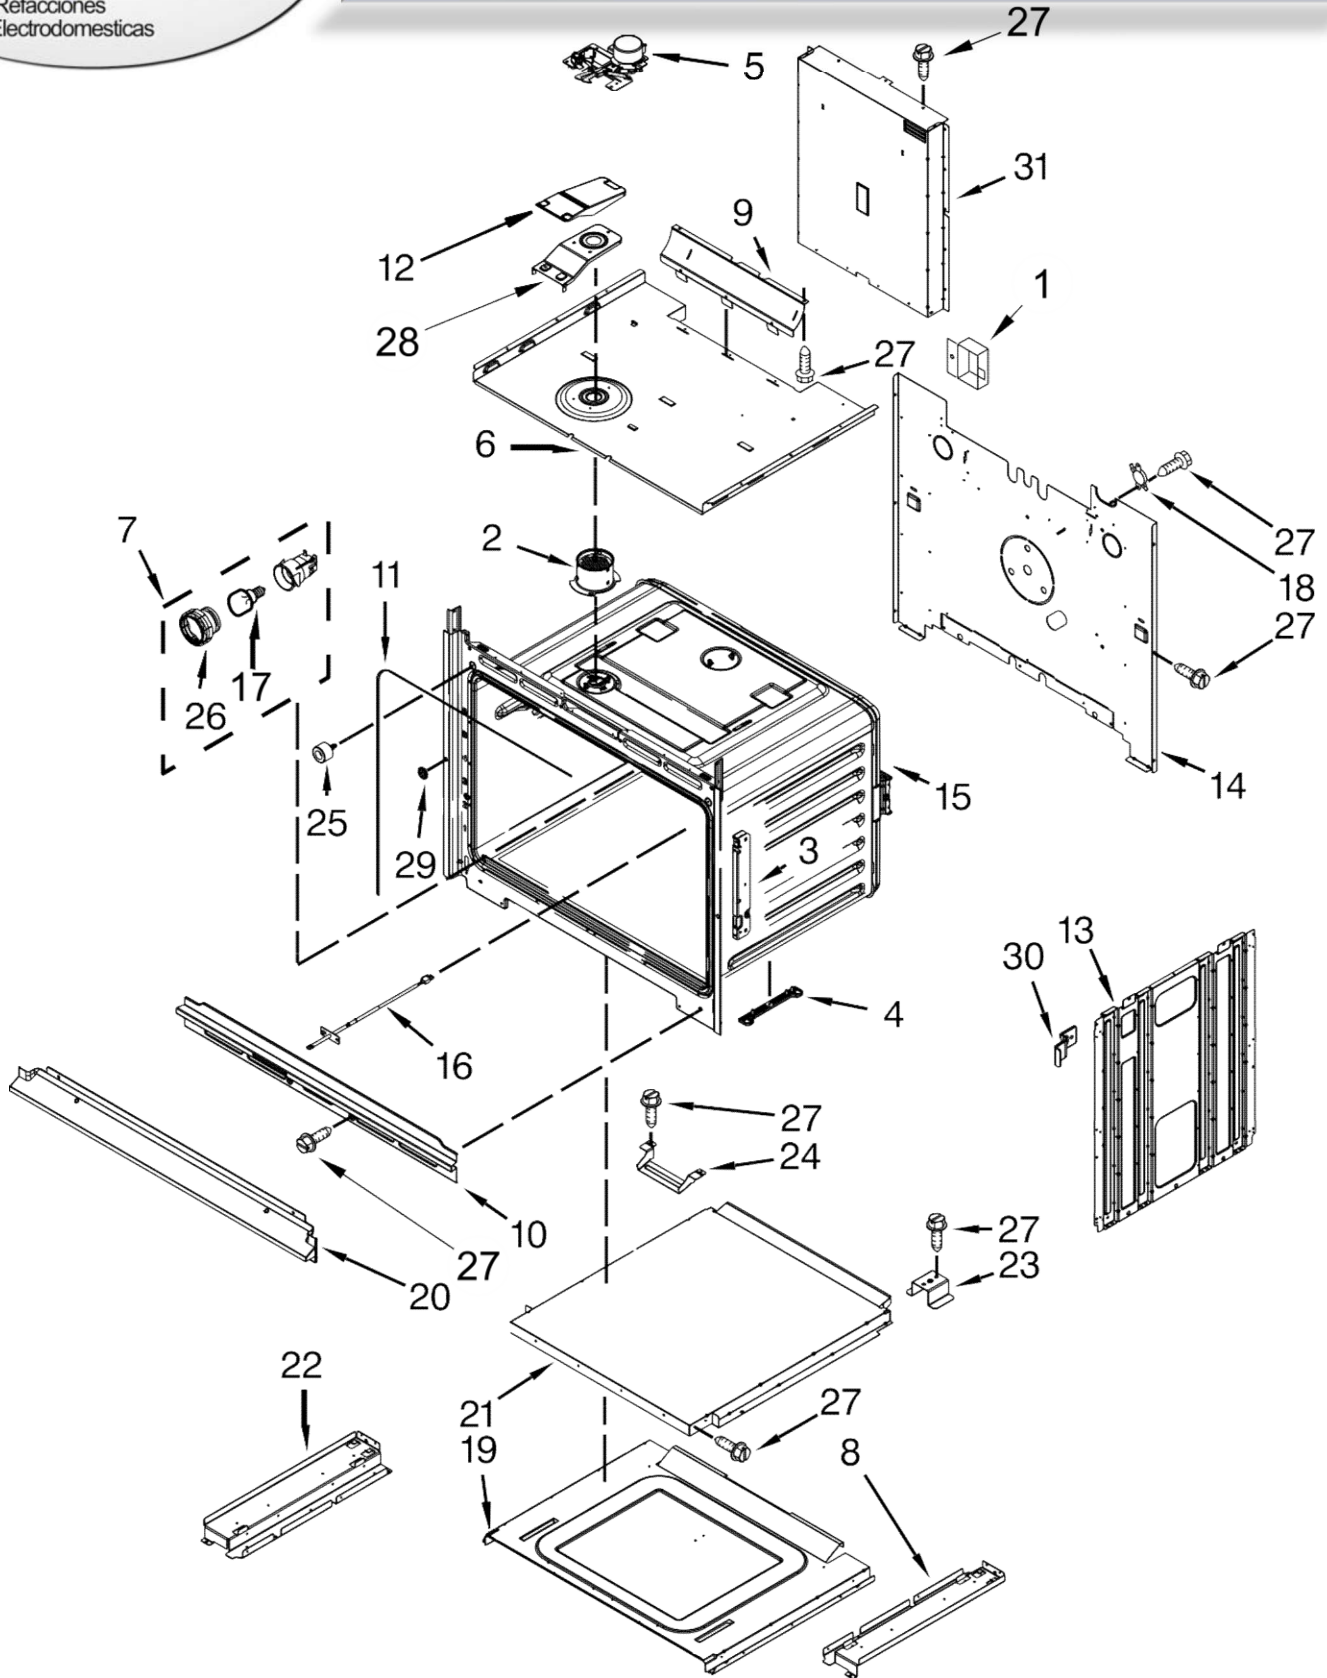

30" BUILT-IN ELECTRIC COMBINATION MICROWAVE WALL OVEN

MODELS:

WOC54EC0AB03 (Black)
WOC54EC0AW03 (White)
WOC54EC0AS03 (Stainless)

HORNO WOC54EC0AB03

<u>Illus. No.</u>	<u>Part No.</u>	<u>Description</u>
1		Literature Parts
	W10796009	Guide, Use & Care (Oven)
	W10798191	Guide, Use & Care (Microwave Oven)
	W10696163	Instructions, Installation
	W10796080	Sheet, Tech
2	W10752316	Board, Display MRC2
3	W10759189	Board, MRC2 Main
4	W10618105	Spacer, Lateral
5	W10661038	Blower
6	7101P403-60	Screw
7	W10412514	Board, Wide Interface
8	7101P426-60	Screw
9	7101P434-60	Screw
10	W10655463	Bracket, Blower (Left)
	W10655462	Bracket, Blower (Right)
11	4451758	Block, Foam
12	W10618126	Chassis, Back Divider
13	W10318158	Chassis, Cover Top Front 30"

<u>Illus. No.</u>	<u>Part No.</u>	<u>Description</u>
14	W10283031	Chassis, Cover Top Back 30"
15	W10655467	Chassis, Combo Side

<u>Illus. No.</u>	<u>Part No.</u>	<u>Description</u>
16		Assembly, Control Panel (Includes Overlay)
	W10812354	Black
	W10812355	White
	W10812356	Stainless
		FOLLOWING PARTS NOT ILLUSTRATED
	W10778560	Harness, Main
	W10389372	Harness, Fan & Turntable
	W10406103	Harness, Inverter
	W10371814	Harness, Interlock
	W10778562	Harness, Communication
	W10573327	Harness, Door Latch
	W10392129	Strap, Ground
	4450800	Screw, Grounding
	4448664	Clamp, Conduit
	W10190263	Clip, Harness
	4450950	Conduit, Combo

HORNO WOC54EC0AB03

HORNO WOC54EC0AB03

<u>Illus. No.</u>	<u>Part No.</u>	<u>Description</u>
1	8285593	Cover, Connector
2	W10282946	Tube, Vent
3	W10616802	Receiver, Hinge
4	W10618102	Spacer, Base
5	W10314880	Latch, Motorized
6	W10813743	Top, Chassis
7	W10734063	Assembly, Light
8	W10283021	Support, Base (Right)
9	W10641572	Deflector, Blower
10	W10283042	Vent, Combo Center
11	W10282960	Gasket
12	W10616810	Cover, Vent Exhaust
13	W10318190	Side, Chassis