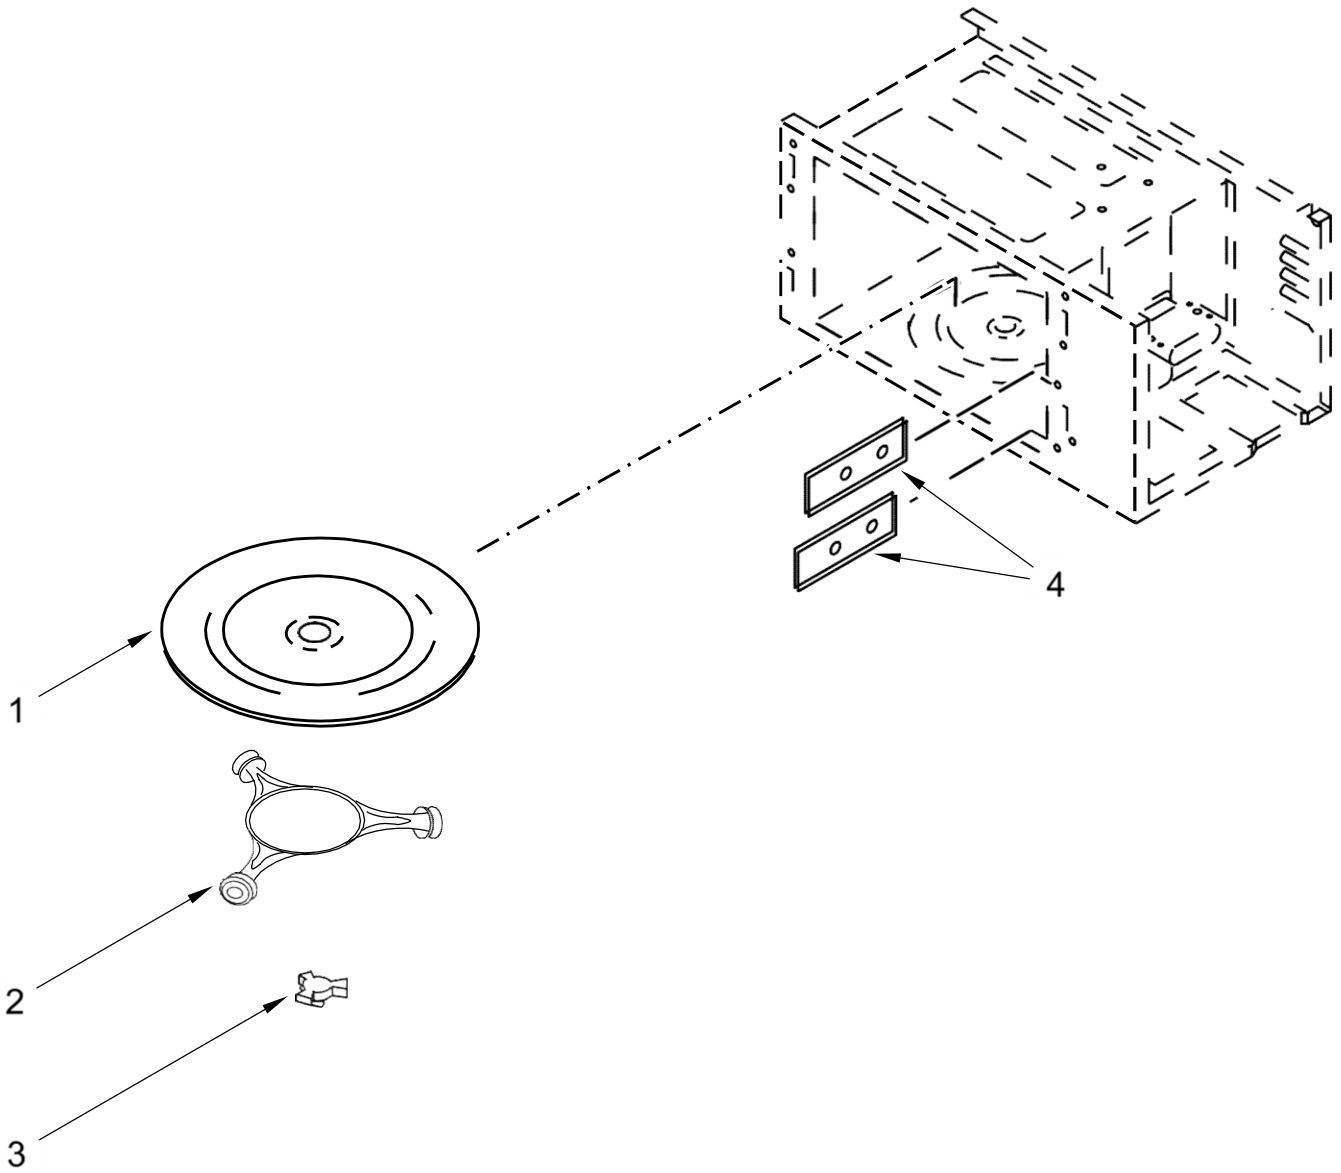

HORNO WOC54EC0AB03

<u>Illus. No.</u>	<u>Part No.</u>	<u>Description</u>
1	W10586836	Control, Electric
2	461967017491	Trim, Side (Left)
3	W10367739	Trim, Side (Right)
4	461968973241	Vent, Top Microwave
5	W10692851	Filter, Noise
6	461967848621	Transformer, Light (20V)
7	241908600053	Fuse
8	4375231	Block, Fuse
9	461967846741	Thermostat, Magnetron
10	461967847321	Magnetron
11	W10465869	Spring, Lamp

<u>Illus. No.</u>	<u>Part No.</u>	<u>Description</u>
12	W10490593	Holder, Lamp
13	W10795595	Lamp, Halogen
14	W10389447	Thermostat
15	W10330566	Switch
16	8205683	Holder, Switch
17	423107022541	Reflector
18	423107720491	Lens, Lamp
19	461967010591	Clip, Spring
20	461967848971	Motor, Turntable
21	461967825321	Screw
22	461968979601	Hinge, Door
23	461968969271	Assembly, Cooling Fan
24	W10468206	Inverter

<u>Illus. No.</u>	<u>Part No.</u>	<u>Description</u>
25	461967825971	Screw
26	W10120235	Rod, Release
27	251968600013	Pin, Damper
28	461967570351	Spring, Torsion
29	461967750494	Support
30	461967750483	Arm, Sliding
31	W10460457	Sensor, Humidity
32	W10358241	Assembly, Interlock Switch
33	461967753742	Adapter, Turntable Motor
34	461967008461	Support, Bottom
35	461967510191	Bushing

HORNO WOC54EC0AB03