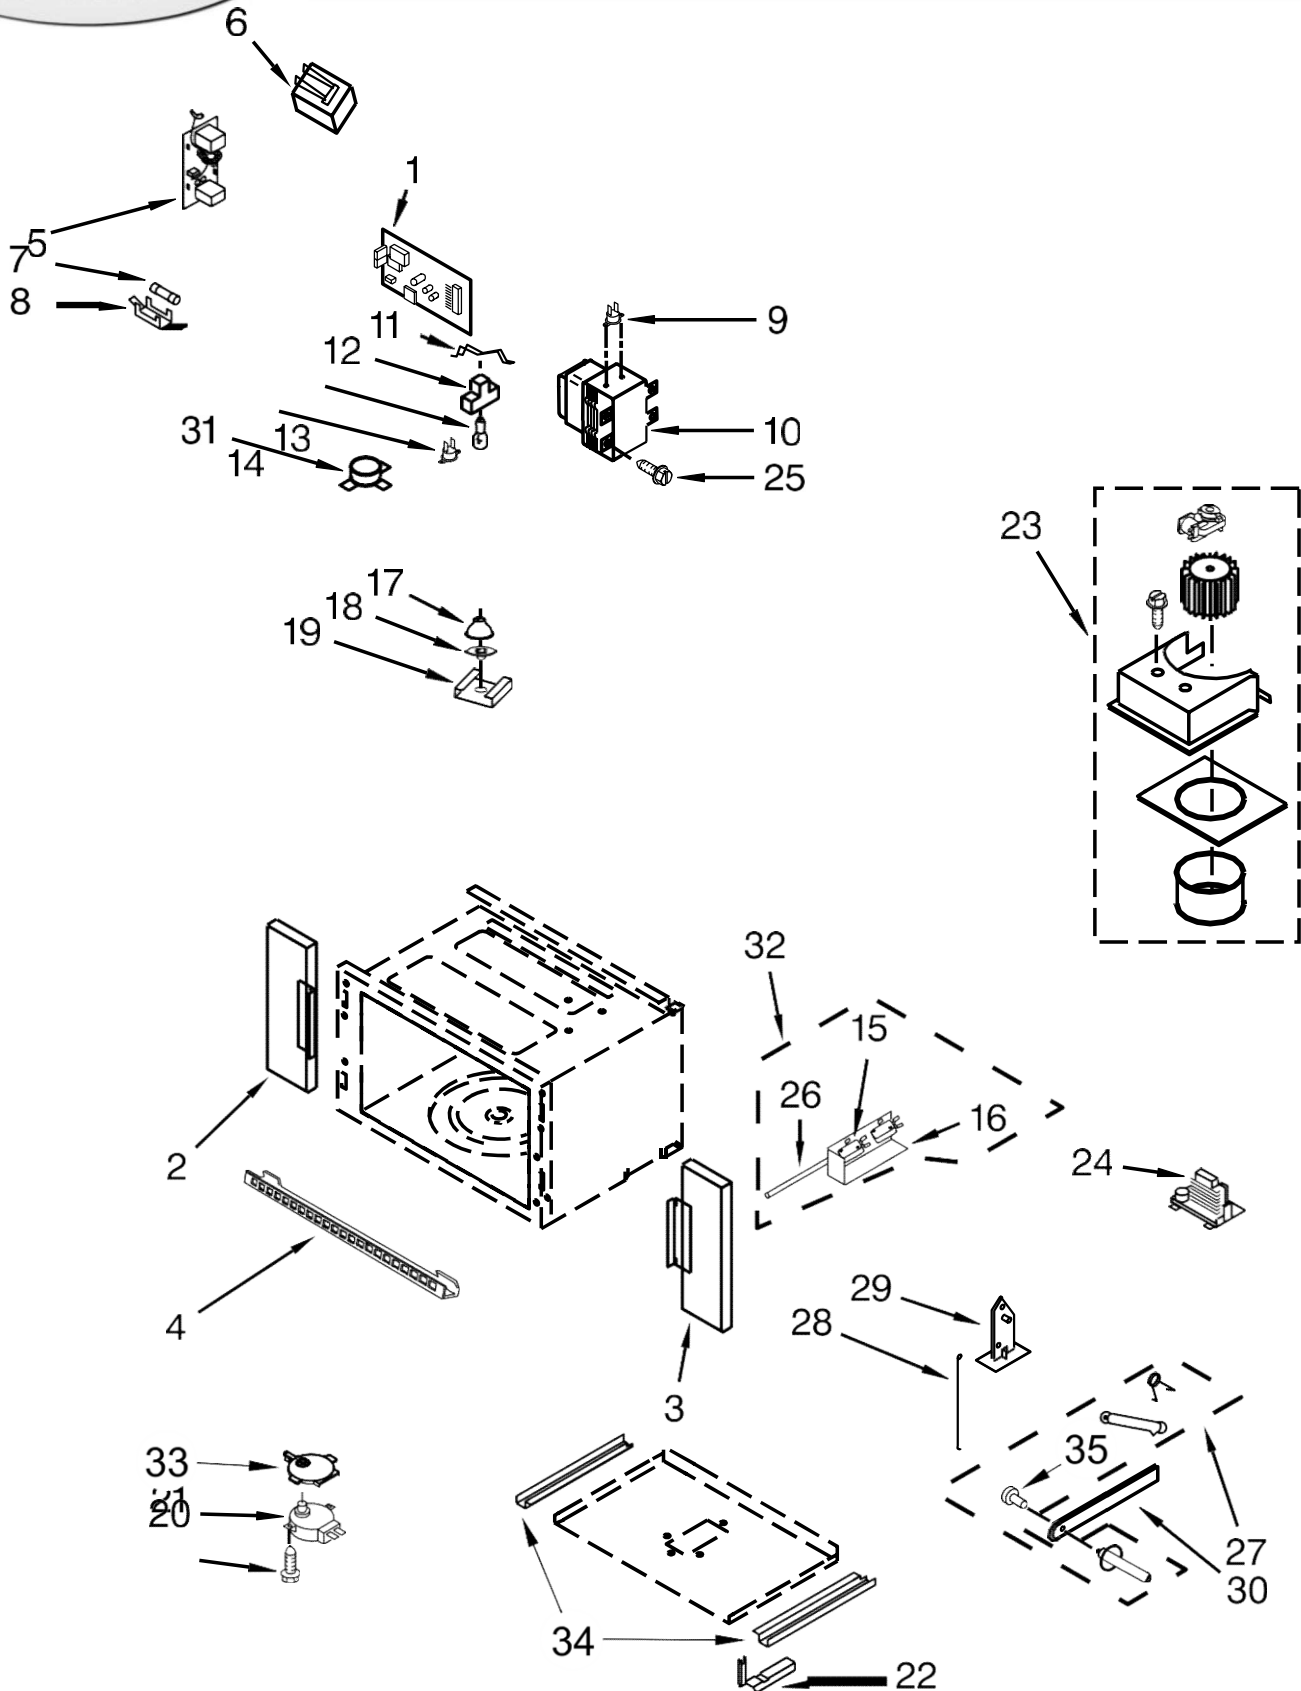

HORNO WOC54EC0AB03

HORNO WOC54EC0AB03

<u>Illus. No.</u>	<u>Part No.</u>	<u>Description</u>
1	W10586836	Control, Electric
2	461967017491	Trim, Side (Left)
3	W10367739	Trim, Side (Right)
4	461968973241	Vent, Top Microwave
5	W10692851	Filter, Noise
6	461967848621	Transformer, Light (20V)
7	241908600053	Fuse
8	4375231	Block, Fuse
9	461967846741	Thermostat, Magnetron
10	461967847321	Magnetron
11	W10465869	Spring, Lamp

<u>Illus. No.</u>	<u>Part No.</u>	<u>Description</u>
12	W10490593	Holder, Lamp
13	W10795595	Lamp, Halogen
14	W10389447	Thermostat
15	W10330566	Switch
16	8205683	Holder, Switch
17	423107022541	Reflector
18	423107720491	Lens, Lamp
19	461967010591	Clip, Spring
20	461967848971	Motor, Turntable
21	461967825321	Screw
22	461968979601	Hinge, Door
23	461968969271	Assembly, Cooling Fan
24	W10468206	Inverter

<u>Illus. No.</u>	<u>Part No.</u>	<u>Description</u>
25	461967825971	Screw
26	W10120235	Rod, Release
27	251968600013	Pin, Damper
28	461967570351	Spring, Torsion
29	461967750494	Support
30	461967750483	Arm, Sliding
31	W10460457	Sensor, Humidity
32	W10358241	Assembly, Interlock Switch
33	461967753742	Adapter, Turntable Motor
34	461967008461	Support, Bottom
35	461967510191	Bushing