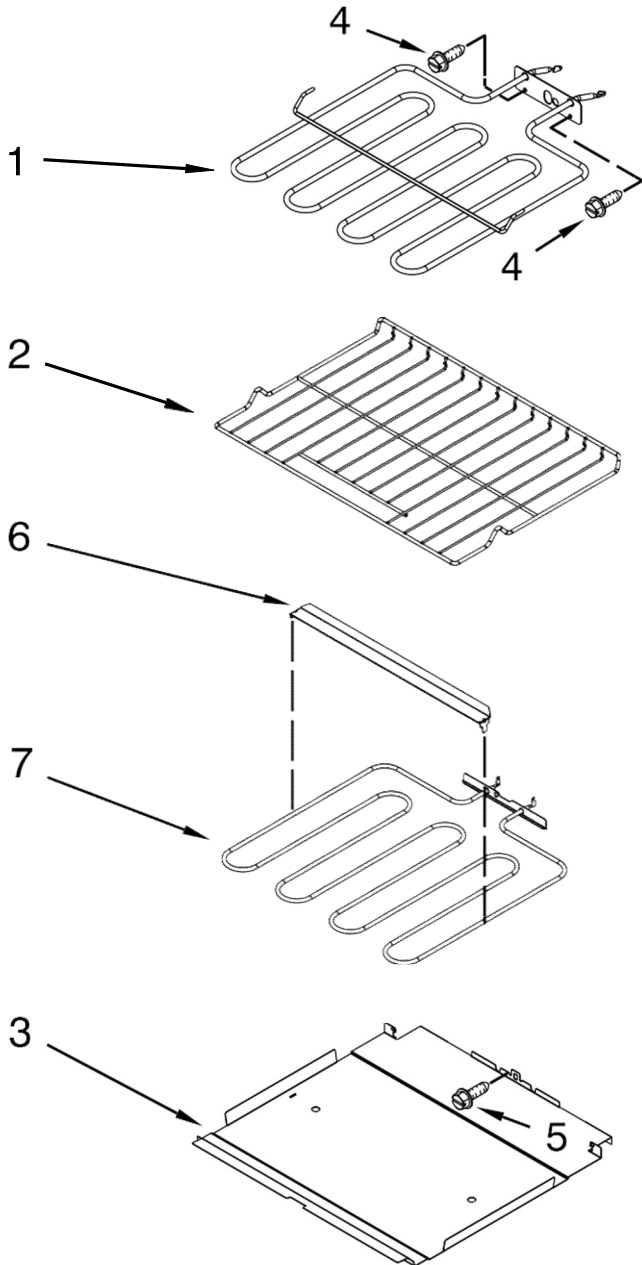

HORNO WOC54EC0AB04

Distribuidor Autorizado

SurteRápido.com

Venta de Refacciones
Electrodomesticas

HORNO WOC54EC0AB04

<u>Illus.</u> <u>No.</u>	<u>Part No.</u>	<u>Description</u>
1	W10260252	Element, Broil
2	W10317430	Rack, Oven
3	W10318198	Tray, Hidden Bake

<u>Illus.</u> <u>No.</u>	<u>Part No.</u>	<u>Description</u>
4	7101P434-60	Screw
5	7101P426-60	Screw

<u>Illus.</u> <u>No.</u>	<u>Part No.</u>	<u>Description</u>
6	W10282957	Crossbar, Hidden Bake Tray
7	W10546517	Element, Bake