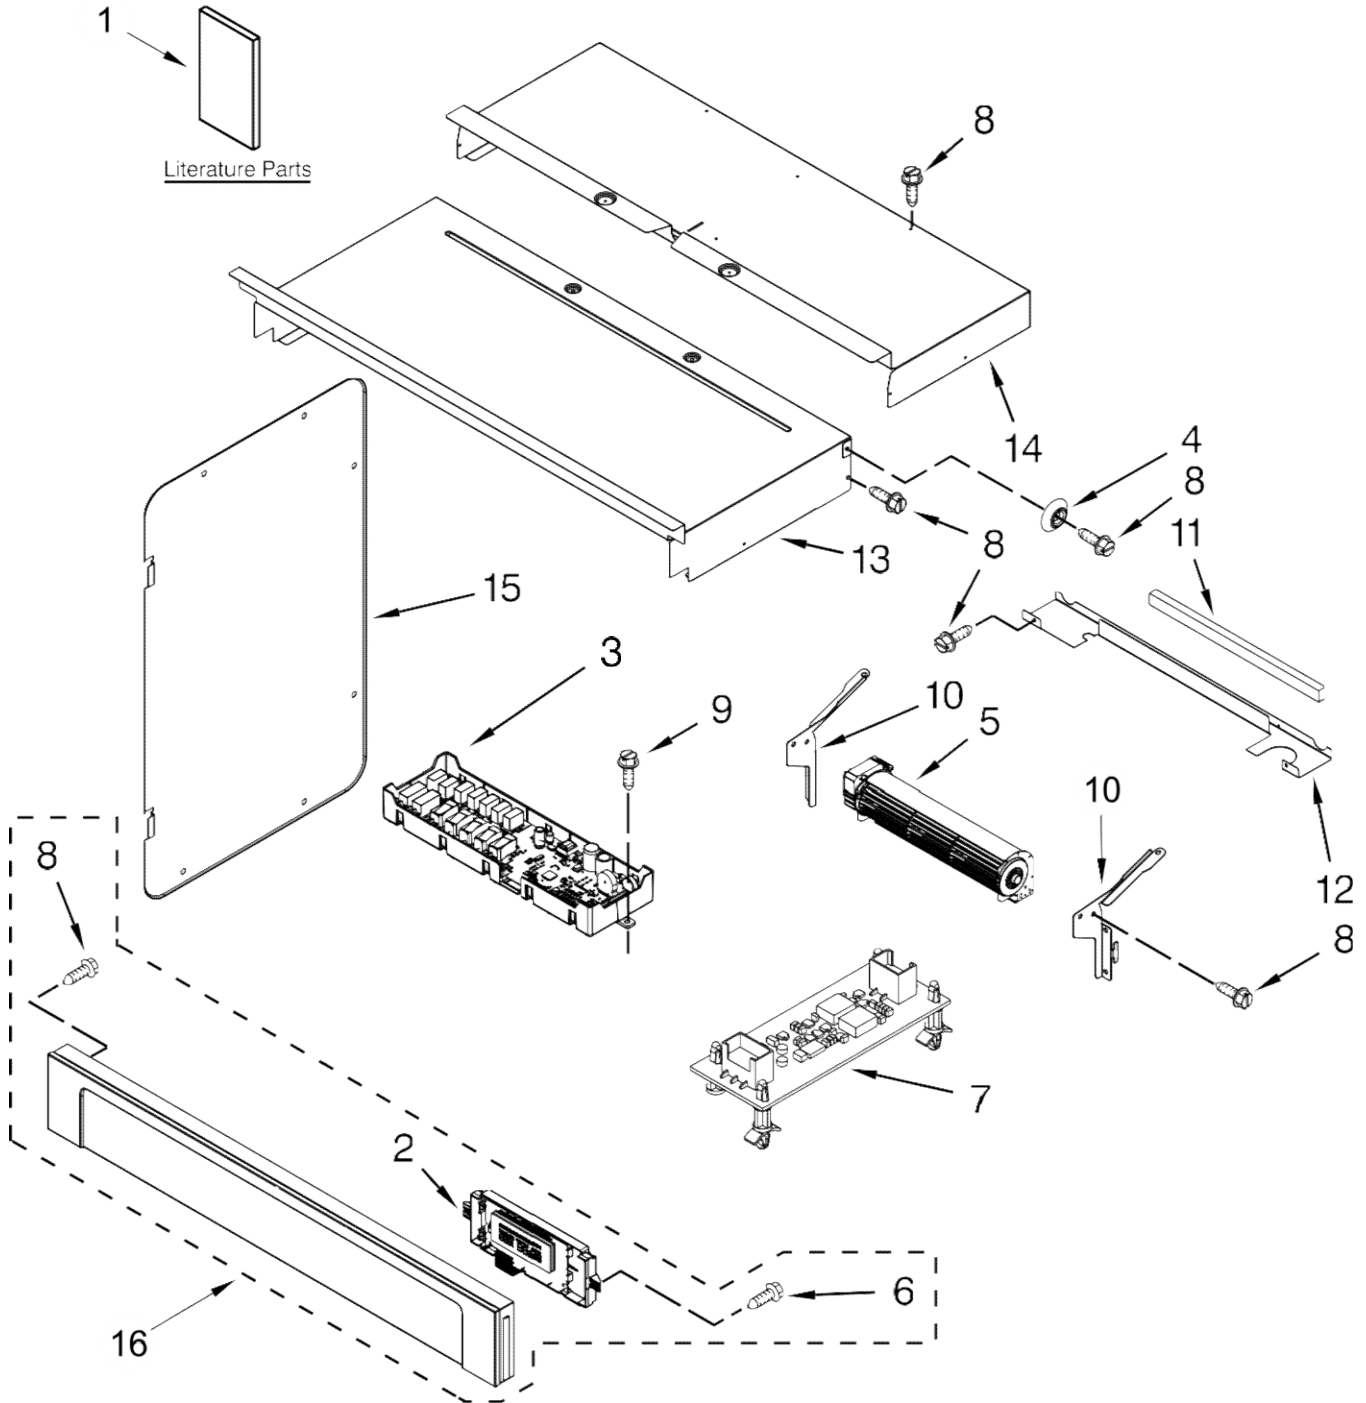

30" BUILT-IN ELECTRIC COMBINATION MICROWAVE WALL OVEN

MODELS:

WOC54EC0AB04 (Black)
WOC54EC0AW04 (White)
WOC54EC0AS04 (Stainless)

HORNO WOC54EC0AB04

HORNO WOC54EC0AB04

<u>Illus. No.</u>	<u>Part No.</u>	<u>Description</u>
1		Literature Parts
	W10796009	Guide, Use & Care (Oven)
	W10798191	Guide, Use & Care (Microwave Oven)
	W10696163	Instructions, Installation
	W10886884	Sheet, Tech
2	W10752316	Interface (Maxwell), User Board
3	W10878986	Assembly (Maxwell), Main Control
4	W10618105	Spacer, Lateral
5	W10669823	Blower
6	7101P403-60	Screw
7	W10412514	Board, Wide Interface
8	7101P426-60	Screw
9	7101P434-60	Screw
10	W10655463	Bracket, Blower (Left)
	W10655462	Bracket, Blower (Right)
11	4451758	Block, Foam
12	W10618126	Chassis, Back Divider

<u>Illus. No.</u>	<u>Part No.</u>	<u>Description</u>
13	W10318158	Chassis, Cover Top Front 30"
14	W10283031	Chassis, Cover Top Back 30"
15	W10655467	Chassis, Combo Side

<u>Illus. No.</u>	<u>Part No.</u>	<u>Description</u>
16		Assembly, Control Panel (Includes Overlay)
	W10812354	Black
	W10812355	White
	W10812356	Stainless
		FOLLOWING PARTS NOT ILLUSTRATED
	W10876818	Harness, Main
	W10389372	Harness, Fan & Turntable
	W10406103	Harness, Inverter
	W10371814	Harness, Interlock
	W10778562	Harness, Communication
	W10775068	Harness, Door Latch
	W10392129	Strap, Ground
	4450800	Screw, Grounding
	4448664	Clamp, Conduit
	313438	Clip, Harness
	4450950	Conduit, Combo

HORNO WOC54EC0AB04

HORNO WOC54EC0AB04

<u>Illus. No.</u>	<u>Part No.</u>	<u>Description</u>
1	8285593	Cover, Connector
2	W10282946	Tube, Vent
3	W10616802	Receiver, Hinge
4	W10618102	Spacer, Base
5	W10618131	Latch, Motorized
6	W10813743	Top, Chassis
7	W10734063	Assembly, Light
8	W10283021	Support, Base (Right)
9	W10641572	Deflector, Blower
10	W10283042	Vent, Combo Center
11	W10282960	Gasket
12	W10616810	Cover, Vent Exhaust
13	W10318190	Side, Chassis (Right)
14	W10813703	Back, Chassis
15		Liner, Oven (Not Serviceable)