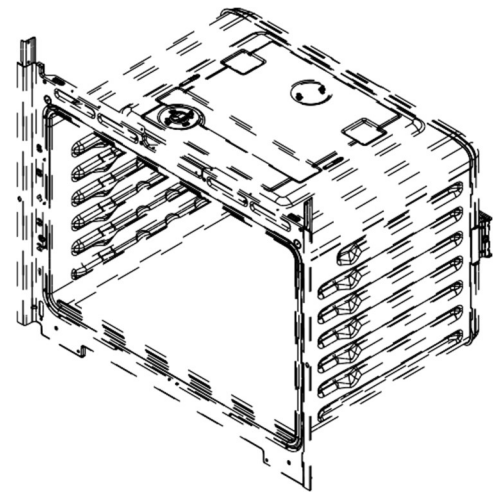

HORNO WOC54EC0AB04

Distribuidor Autorizado

SurteRápido.com

Venta de Refacciones
Electrodomesticas

HORNO WOC54EC0AB04

<u>Illus.</u> <u>No.</u>	<u>Part No.</u>	<u>Description</u>
1	W10260252	Element, Broil
2	W10317430	Rack, Oven
3	W10318198	Tray, Hidden Bake

<u>Illus.</u> <u>No.</u>	<u>Part No.</u>	<u>Description</u>
4	7101P434-60	Screw
5	7101P426-60	Screw

<u>Illus.</u> <u>No.</u>	<u>Part No.</u>	<u>Description</u>
6	W10282957	Crossbar, Hidden Bake Tray
7	W10546517	Element, Bake