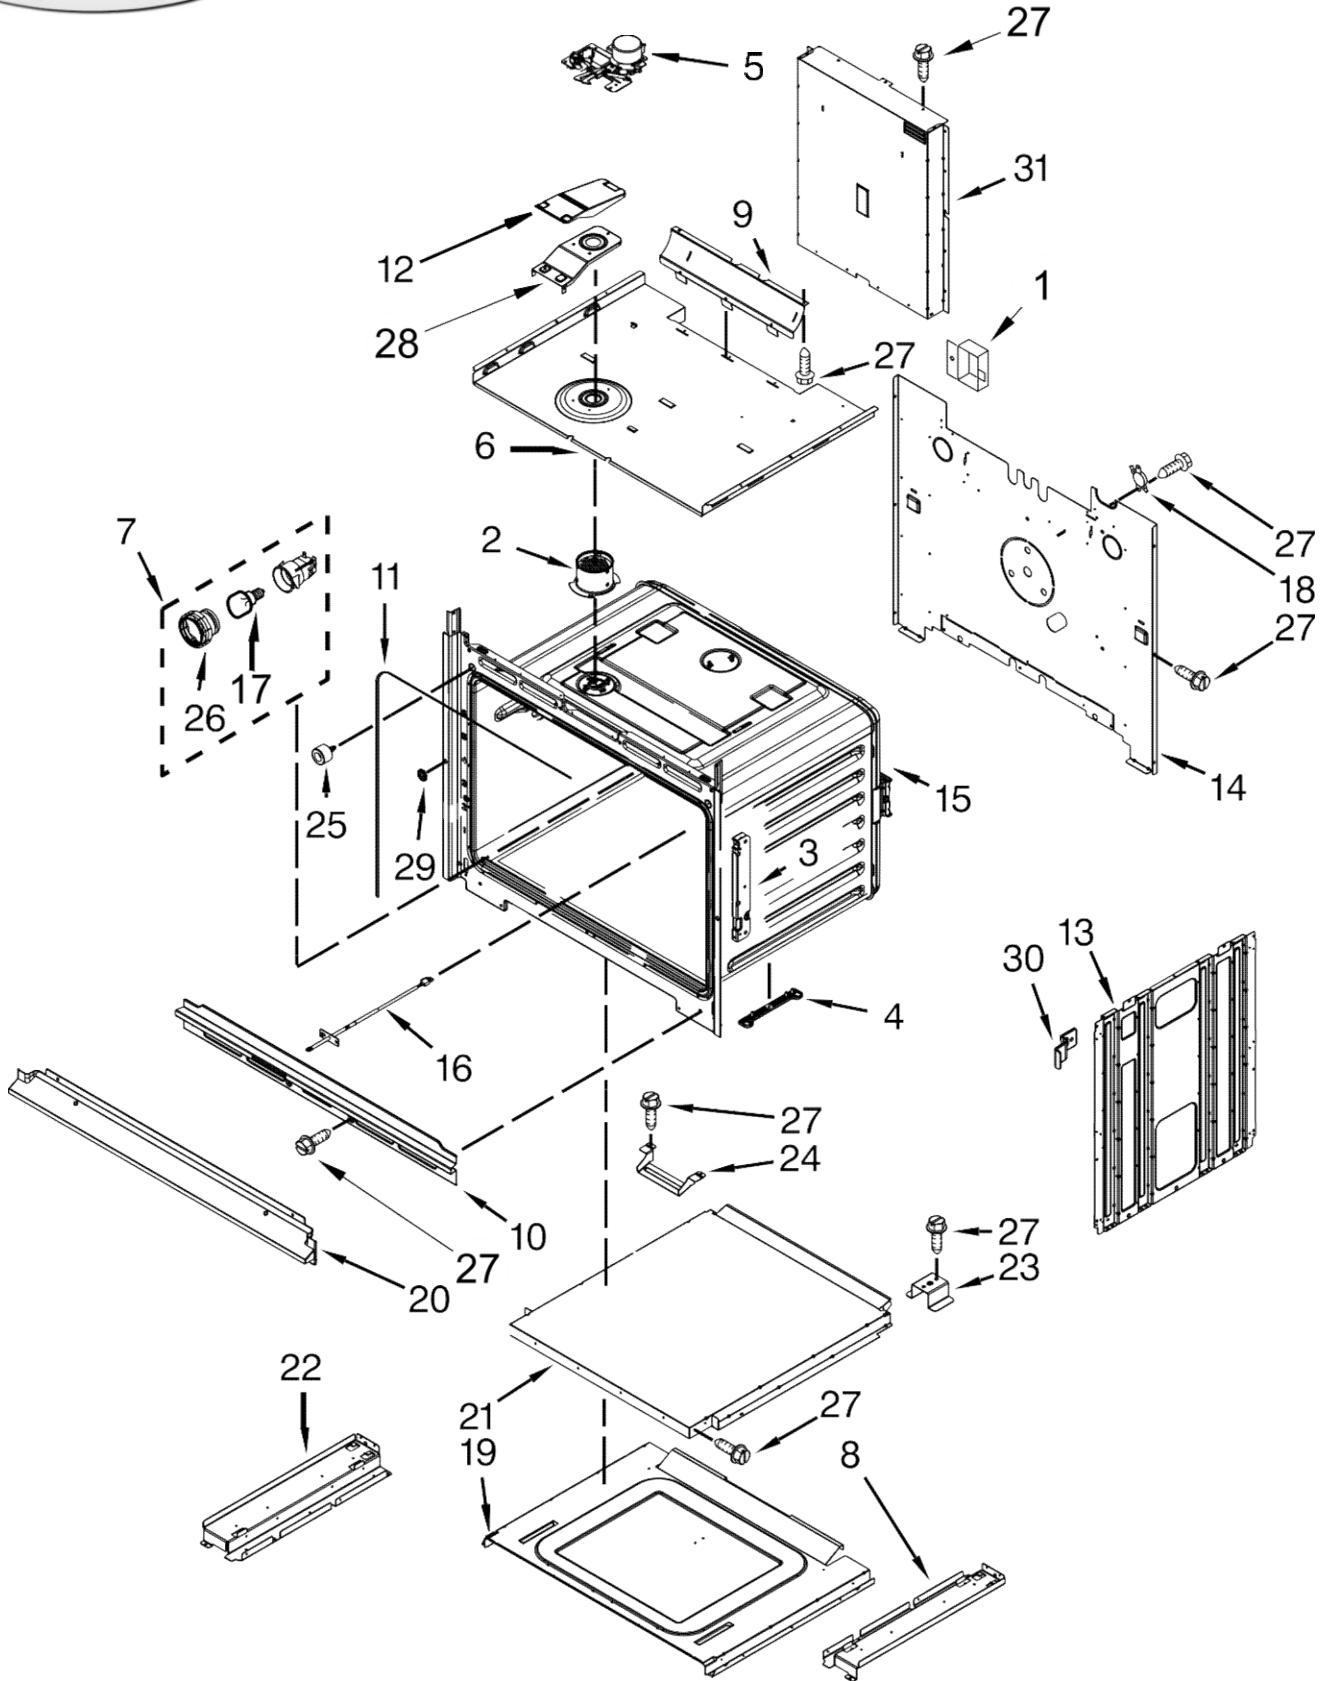

30" BUILT-IN ELECTRIC COMBINATION MICROWAVE WALL OVEN

MODELS:

WOC54EC0AB04 (Black)
WOC54EC0AW04 (White)
WOC54EC0AS04 (Stainless)

HORNO WOC54EC0AB04

HORNO WOC54EC0AB04

<u>Illus. No.</u>	<u>Part No.</u>	<u>Description</u>
1		Literature Parts
	W10796009	Guide, Use & Care (Oven)
	W10798191	Guide, Use & Care (Microwave Oven)
	W10696163	Instructions, Installation
	W10886884	Sheet, Tech
2	W10752316	Interface (Maxwell), User Board
3	W10878986	Assembly (Maxwell), Main Control
4	W10618105	Spacer, Lateral
5	W10669823	Blower
6	7101P403-60	Screw
7	W10412514	Board, Wide Interface
8	7101P426-60	Screw
9	7101P434-60	Screw
10	W10655463	Bracket, Blower (Left)
	W10655462	Bracket, Blower (Right)
11	4451758	Block, Foam
12	W10618126	Chassis, Back Divider

<u>Illus. No.</u>	<u>Part No.</u>	<u>Description</u>
13	W10318158	Chassis, Cover Top Front 30"
14	W10283031	Chassis, Cover Top Back 30"
15	W10655467	Chassis, Combo Side

<u>Illus. No.</u>	<u>Part No.</u>	<u>Description</u>
16		Assembly, Control Panel (Includes Overlay)
	W10812354	Black
	W10812355	White
	W10812356	Stainless
		FOLLOWING PARTS NOT ILLUSTRATED
	W10876818	Harness, Main
	W10389372	Harness, Fan & Turntable
	W10406103	Harness, Inverter
	W10371814	Harness, Interlock
	W10778562	Harness, Communication
	W10775068	Harness, Door Latch
	W10392129	Strap, Ground
	4450800	Screw, Grounding
	4448664	Clamp, Conduit
	313438	Clip, Harness
	4450950	Conduit, Combo

HORNO WOC54EC0AB04

HORNO WOC54EC0AB04

<u>Illus. No.</u>	<u>Part No.</u>	<u>Description</u>
1	8285593	Cover, Connector
2	W10282946	Tube, Vent
3	W10616802	Receiver, Hinge
4	W10618102	Spacer, Base
5	W10618131	Latch, Motorized
6	W10813743	Top, Chassis
7	W10734063	Assembly, Light
8	W10283021	Support, Base (Right)
9	W10641572	Deflector, Blower
10	W10283042	Vent, Combo Center
11	W10282960	Gasket
12	W10616810	Cover, Vent Exhaust
13	W10318190	Side, Chassis (Right)
14	W10813703	Back, Chassis
15		Liner, Oven (Not Serviceable)