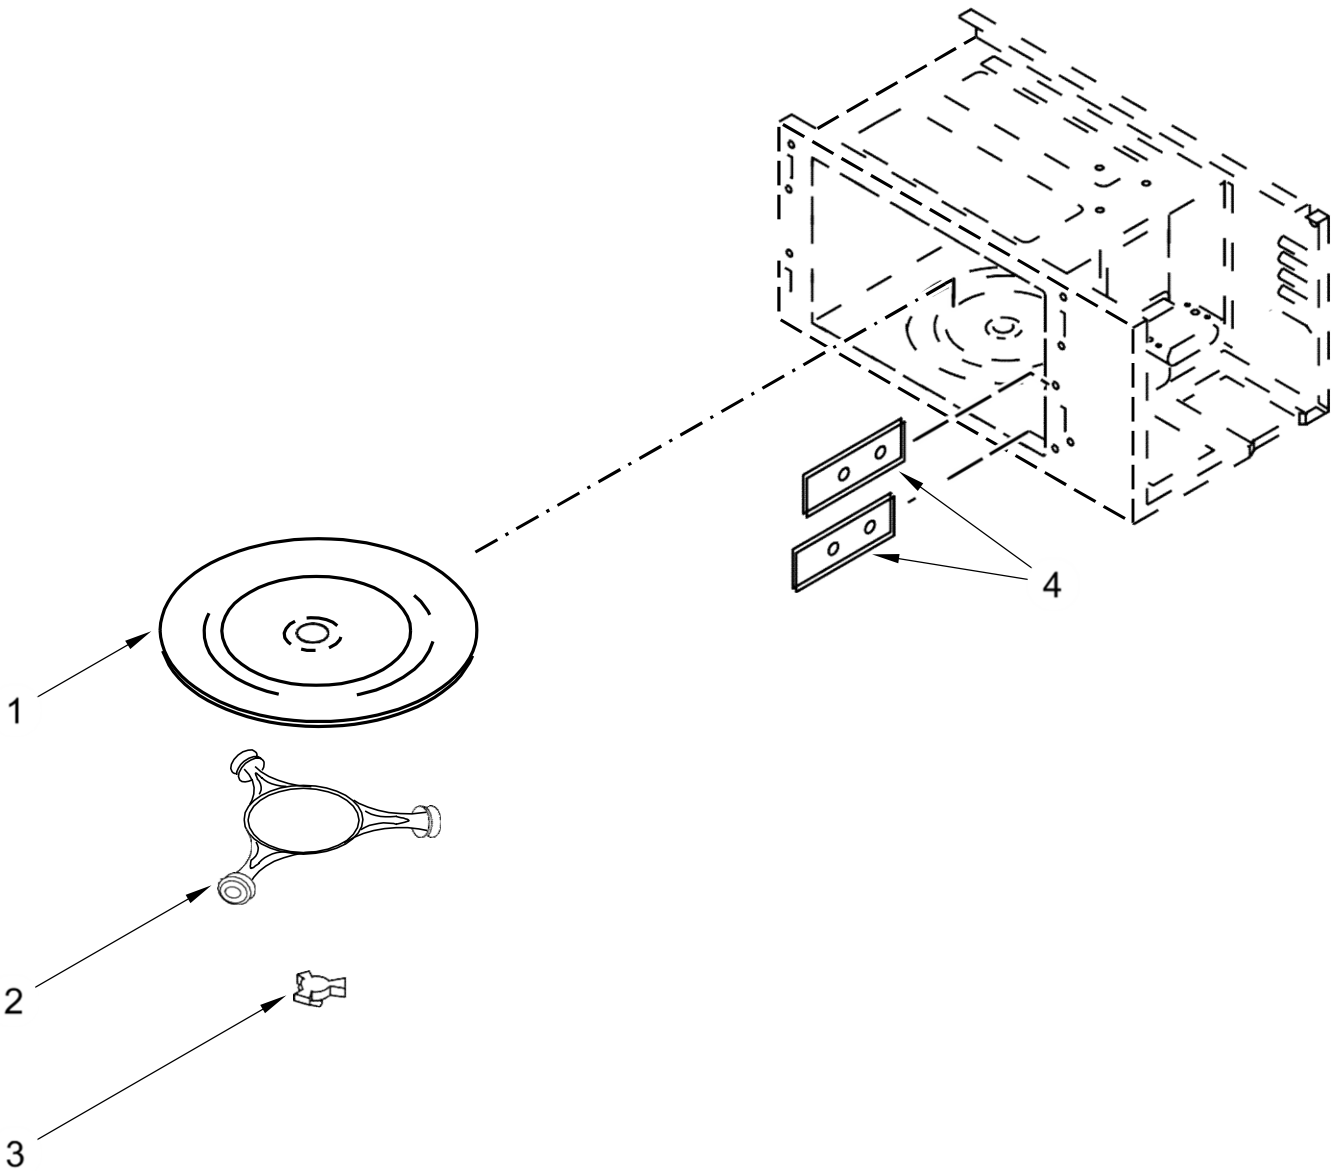

HORNO WOC54EC0AB04

Illus.
No. Part No. Description

- 1 461967720541 Turntable
- 2 W10367316 Ring, Turntable

Illus.
No. Part No. Description

- 3 W10545578 Drive, Turntable
- 4 461967451001 Plate, Cover