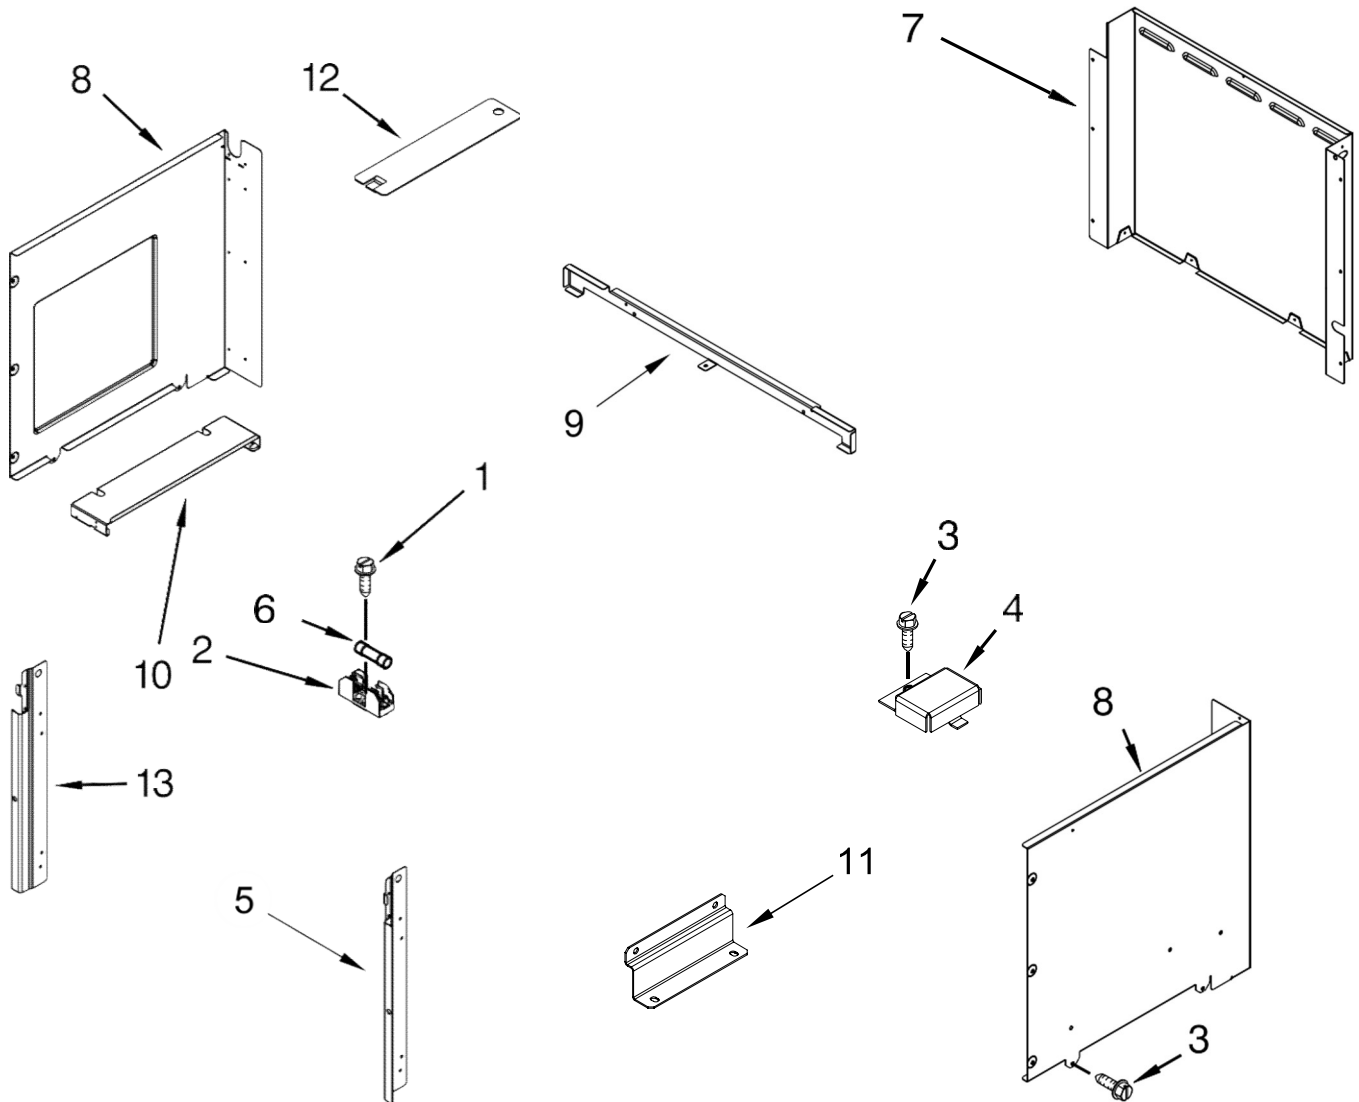

HORNO WOC54EC0AB04

Illus.
No. Part No. Description

- 1 461967720541 Turntable
- 2 W10367316 Ring, Turntable

Illus.
No. Part No. Description

- 3 W10545578 Drive, Turntable
- 4 461967451001 Plate, Cover

HORNO WOC54EC0AB04