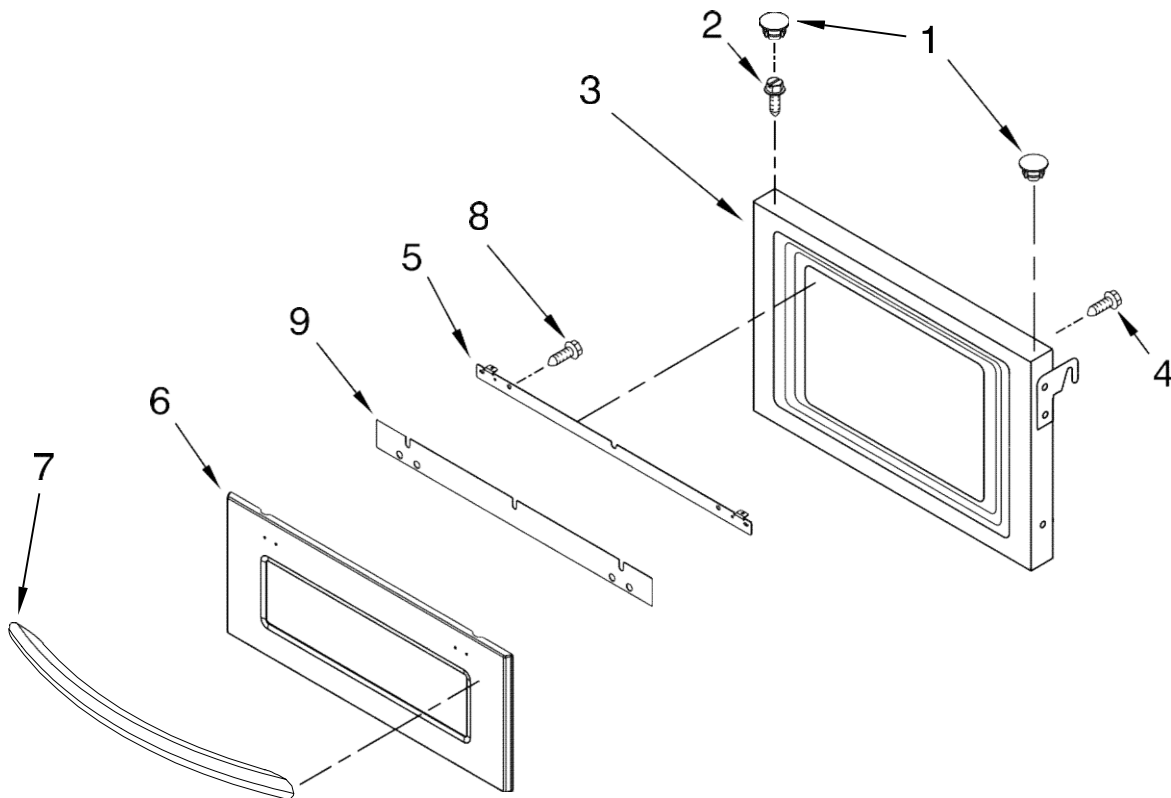

HORNO WOC54EC0AS00

Illus. No.	Part No.	DESCRIPTION
1	8304588BL	Cap, Screw
2	4449040	Screw
3	W10486210	Door, Inner
4	4449154	Screw (4)
5	W10407600	Bracket, Door
6		Door, Outer
		Glass Kit
	W10352610	Black
	W10352611	White
	W10329466	Stainless
7		Handle, Door
	W10327379	Black
	W10327380	White
	W10317136	Stainless
8	W10143304	Screw
9	W10359769	Foam, Handle