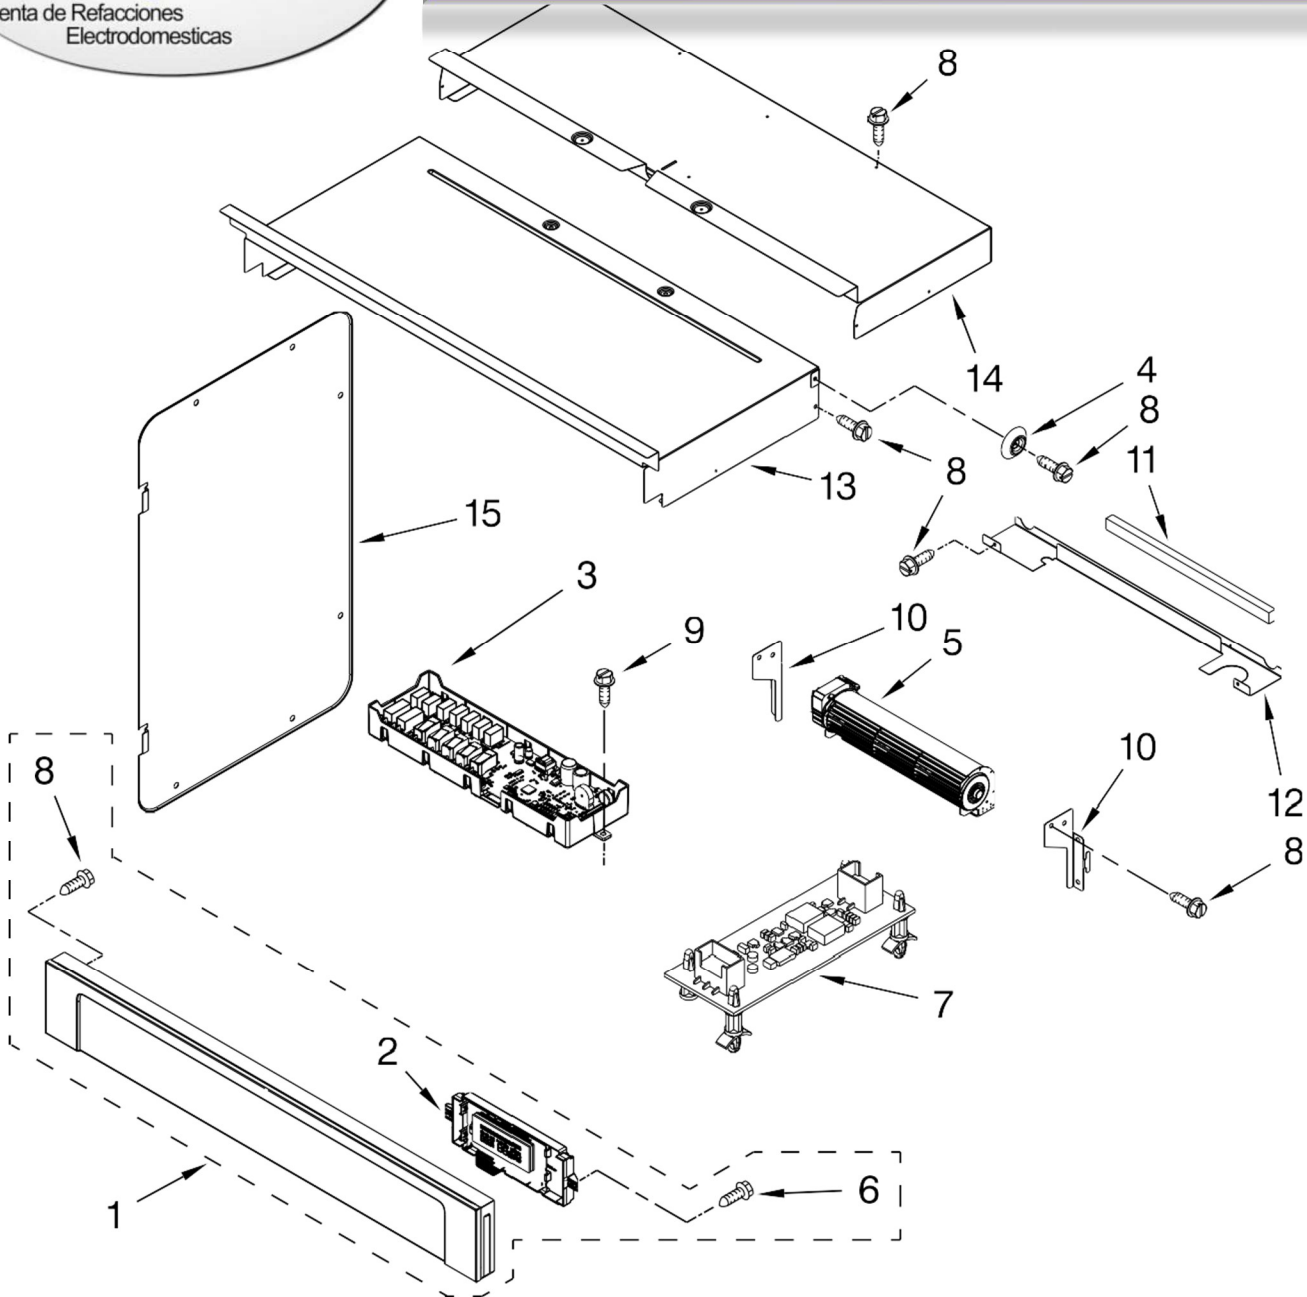

HORNO WOC54EC0AS00

Illus. No.	Part No.	DESCRIPTION
1		Assembly, Control Panel (Includes Overlay)
	W10329415	Black
	W10329416	White
	W10329414	Stainless
2	W10286216	Board, MRC2 Display
3	W10286219	Board, MRC2 Main

Illus. No.	Part No.	DESCRIPTION
4	W10363824	Spacer, Lateral
5	W10286217	Blower
6	7101P403-60	Screw
7	W10412514	Board, Interface Wide
8	7101P426-60	Screw
9	7101P434-60	Screw
10	W10351257	Bracket, Blower Left
	W10283078	Right

Illus. No.	Part No.	DESCRIPTION
11	4451758	Block, Foam
12	W10318191	Chassis, Divider Back
13	W10318158	Chassis, Cover Top Front 30"
14	W10283031	Chassis, Cover Top Back 30"
15	W10283033	Chassis, Side

FOR ORDERING INFORMATION REFER TO PARTS PRICE LIST