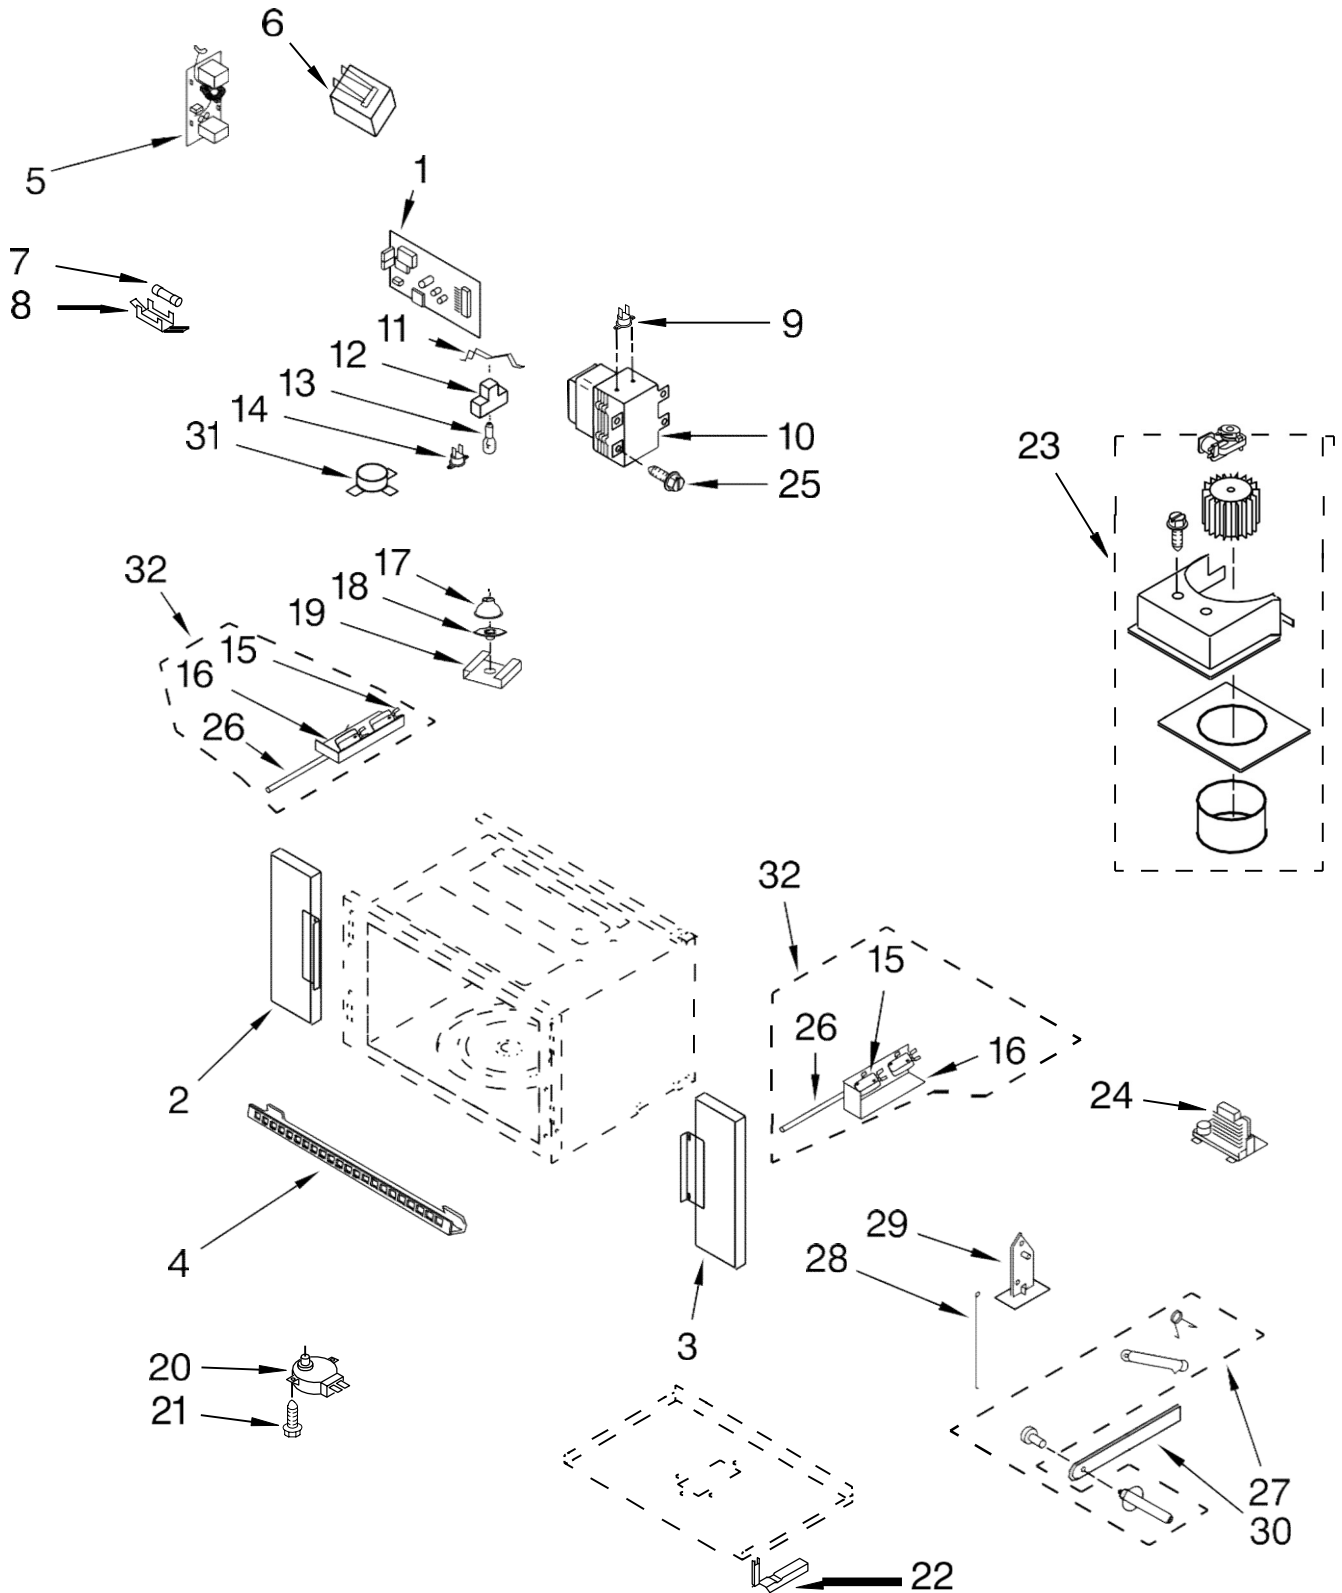

HORNO WOC54EC0AS00

Distribuidor Autorizado

SurteRápido.com

Venta de Refacciones
Electrodomesticas

HORNO WOC54EC0AS00

Illus. No.	Part No.	DESCRIPTION
1	W10486188	Control, Electric
2	W10486208	Trim, Side Left
3	W10486209	Trim, Side Right
4	W10486211	Vent, Top
5	W10486187	Noise Filter
6	8205692	Transformer
7	4375321	Fuse
8	4375231	Block, Fuse
9	W10287986	Thermostat
10	W10120113	Magnetron
11	W10475855	Spring, Lamp

Illus. No.	Part No.	DESCRIPTION
12	8205658	Housing, Lamp
13	W10287972	Lamp
14	W10389447	Thermostat
15	W10330566	Switch
16	8205683	Holder, Switch
17	4375320	Reflector
18	4375318	Lens, Lamp
19	W10120231	Clip, Spring
20	W10287967	Motor, Turntable
21	4375202	Screw
22	W10120478	Hinge, Door

Illus. No.	Part No.	DESCRIPTION
23	W10330572	Blower Assembly
24	W10120229	Inverter
25	W10130890	Screw
26	W10120235	Rod, Release
27	W10128850	Kit, Arm Hinge
28	8205704	Spring
29	8205686	Support
30	W10120236	Arm
31	W10475857	Sensor, Humidity
32	W10358241	Harness

FOR ORDERING INFORMATION REFER TO PARTS PRICE LIST