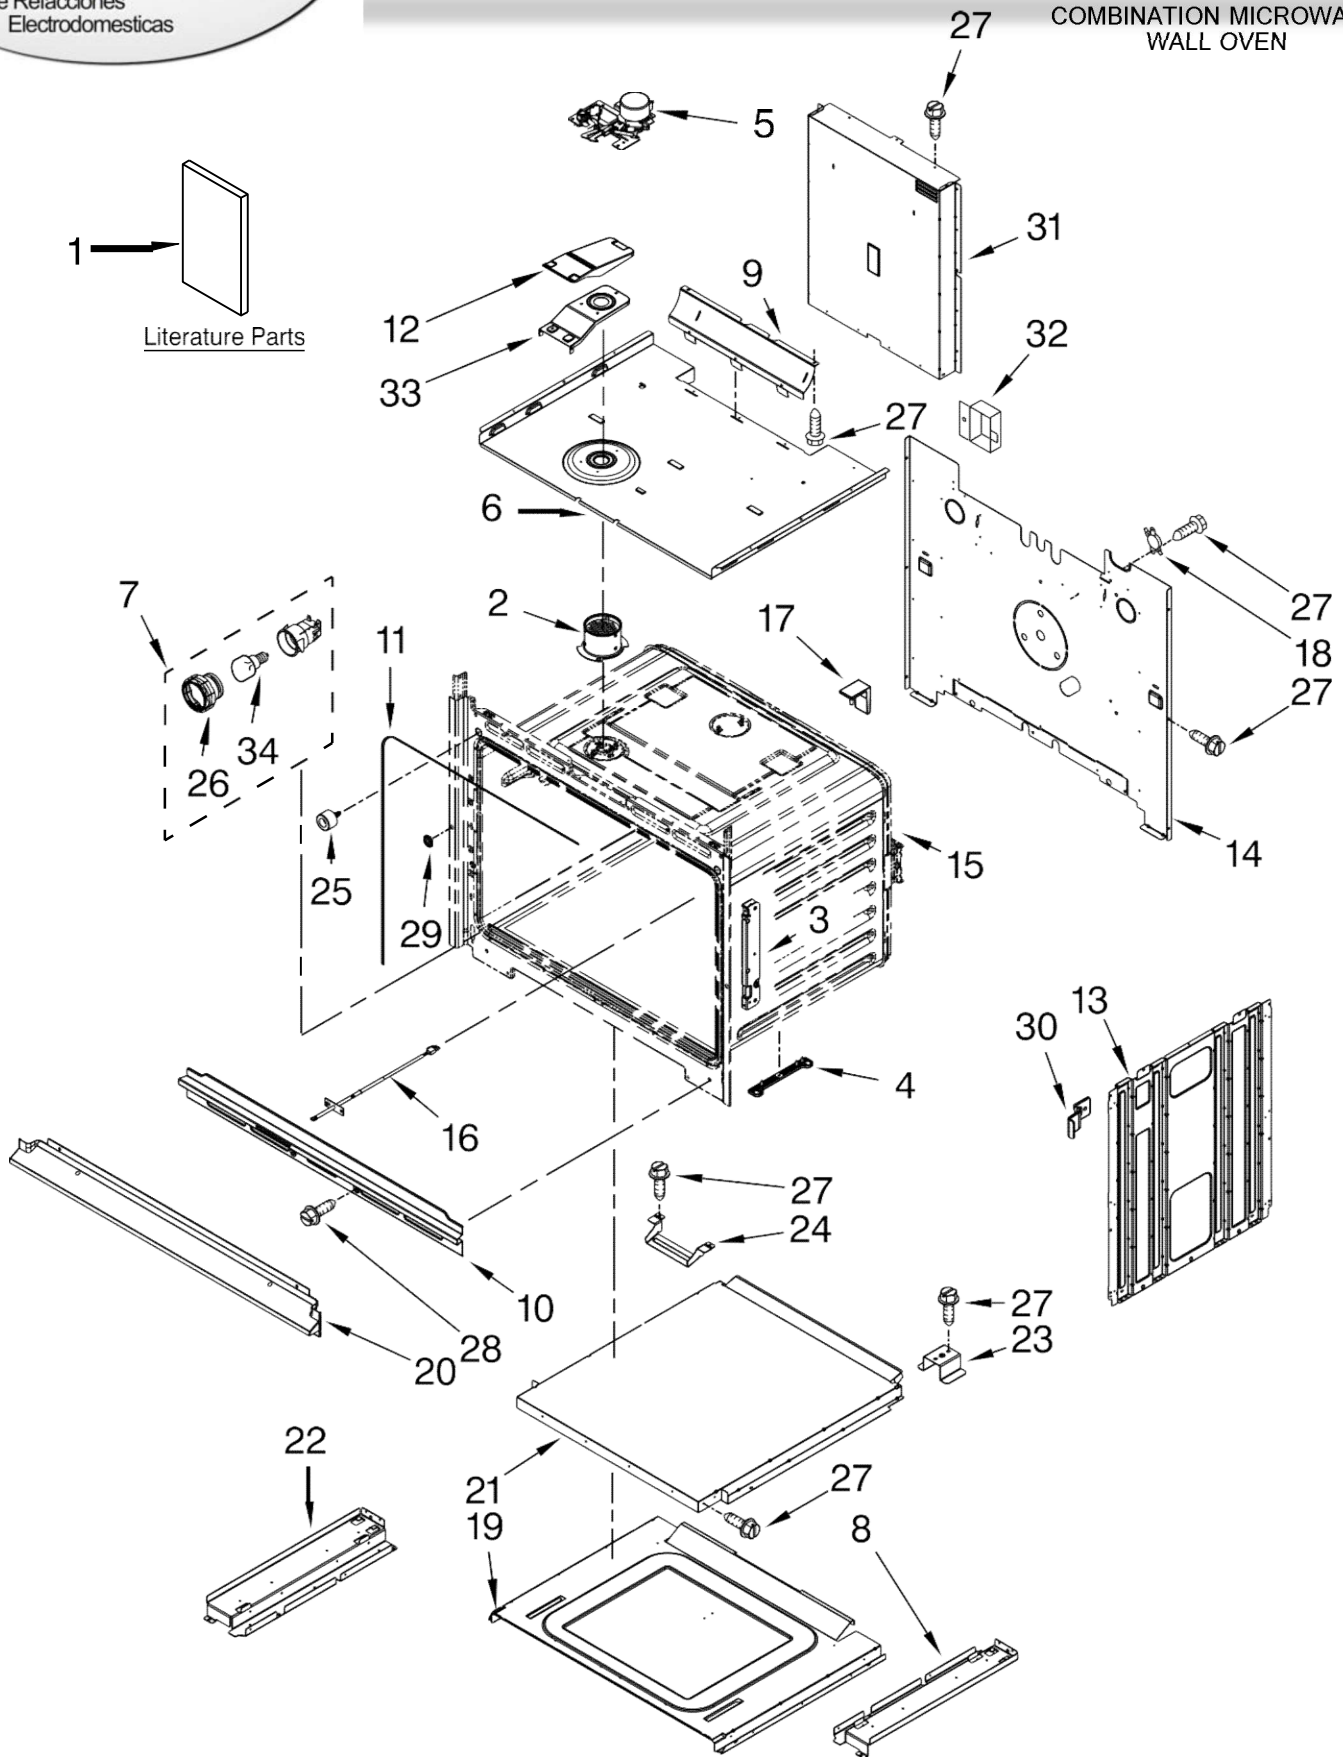

HORNO WOC54EC0AS00

COMBINATION MICROWAVE
WALL OVEN

FOR ORDERING INFORMATION REFER TO PARTS PRICE LIST

HORNO WOC54EC0AS00

Illus. No.	Part No.	DESCRIPTION
1		Literature Parts
	W10351241	Installation Instructions
	W10354187	Use & Care Guide
	W10425195	Tech Sheet English
2	W10282946	Tube, Cavity Vent
3	W10282975	Receiver, Hinge
4	W10318220	Spacer, Base
5	W10314880	Latch, Motorized
6	W10282980	Top, Chassis
7	W10260262	Light, Indicator
8	W10283021	Support, Base RH
9	W10351258	Bracket, Blower Deflector
10	W10283042	Vent, Combo Center
11	W10282960	Gasket
12	W10282985	Exhaust, Vent Cover

Illus. No.	Part No.	DESCRIPTION
13	W10318190	Side, Chassis
14	W10282990	Back, Chassis
15		Liner, Oven (Not Serviceable)
16	7430P043-60	Sensor
17	W10392683	Bumper, Rail
18	4449751	Thermostat
19	W10282900	Base, Chassis
20		Assembly, Bottom Vent
	W10327373	Black
	W10351279	Stainless
21	W10283008	Chassis, Bottom Duct
22	W10283020	Support, Base LH
23	W10213759	Support, Air Channel
24	W10351308	Chassis, Bottom Duct Spacer
25	W10351278	Bumper & Screw