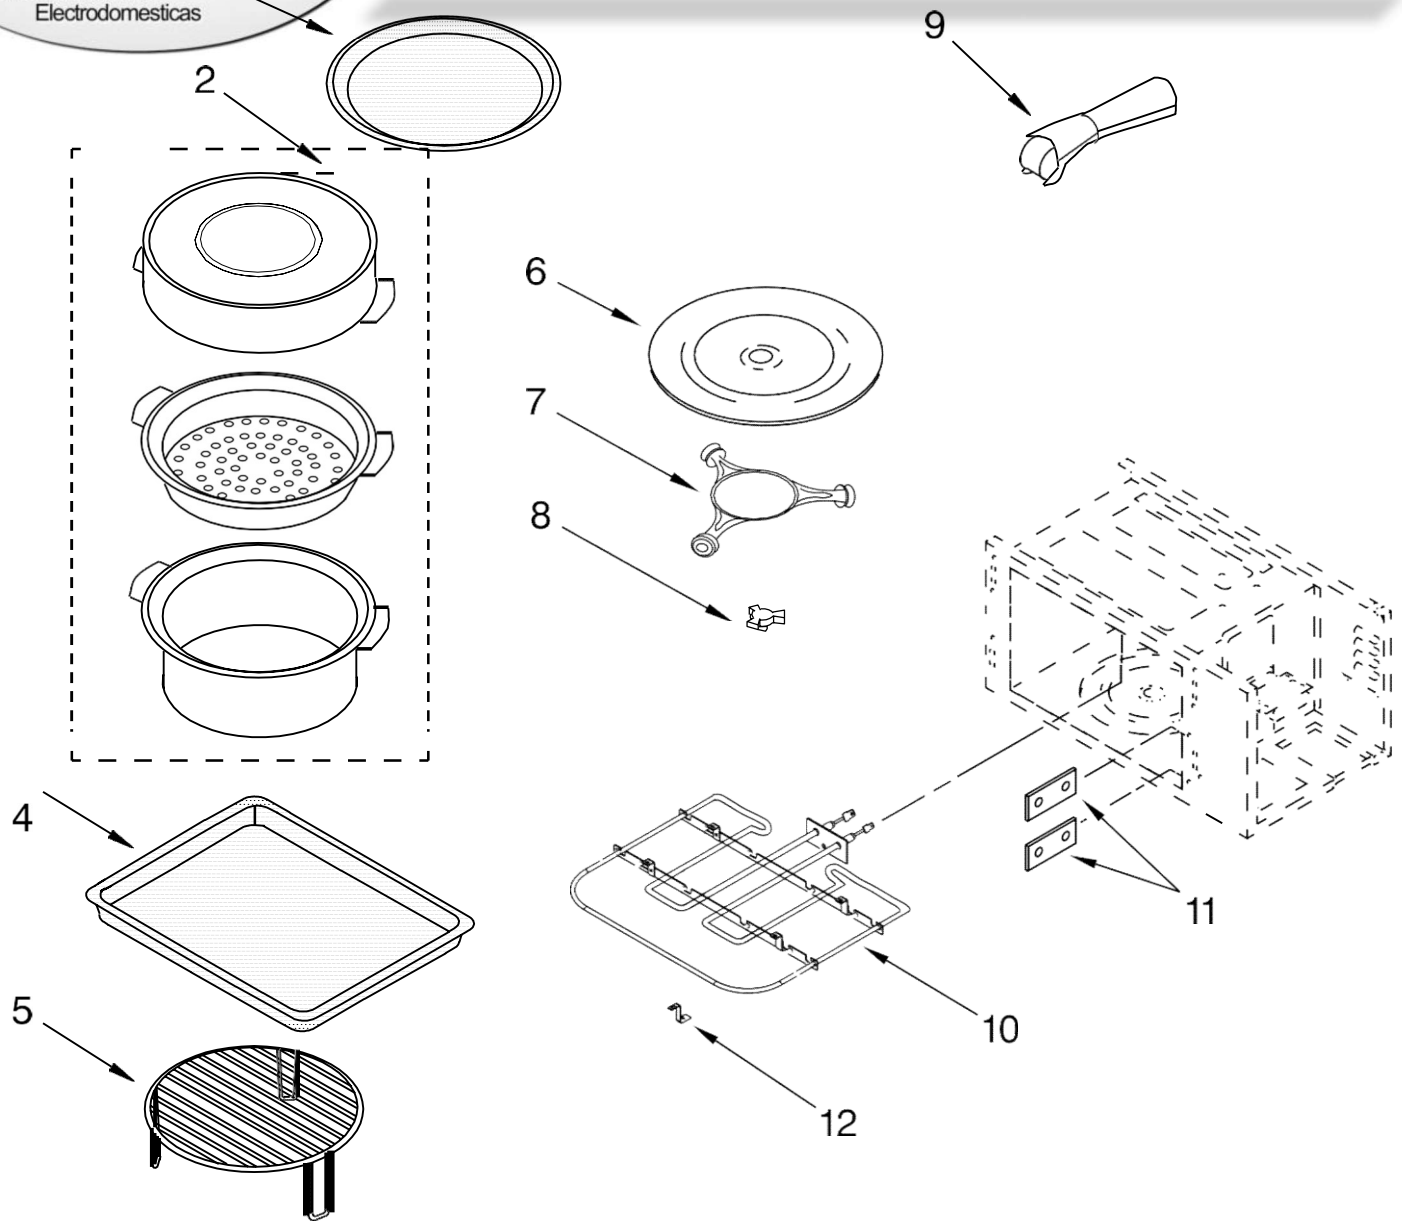

HORNO WOC54EC0AS00

Illus. No.	Part No.	DESCRIPTION
1	W10120480	Crisp Plate
2	W10120484	Steamer
4	W10120486	Plate, Baking
5	W10120483	Rack
6	4375274	Turntable
7	W10486179	Ring
8	8205677	Drive, Turn Table
9	W10120481	Handle, Pan
10	W10120226	Grill Heater
11	W10120230	Cover, Plates (2)
12	W10120232	Bracket, Mounting