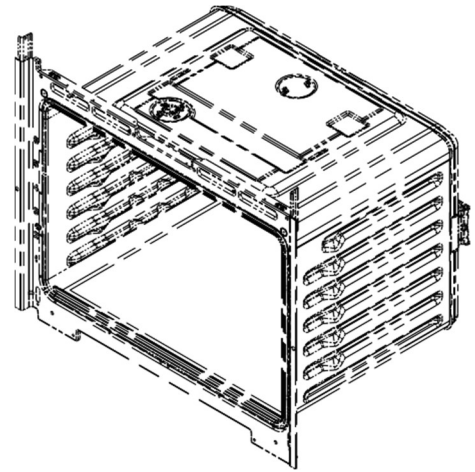

HORNO WOC54EC0AS00

Illus. No.	Part No.	DESCRIPTION

1	W10260252	Element, Broil
2	W10317430	Rack, Oven
3	W10318198	Tray, Hidden Bake
4	7101P376-60	Screw
5	7101P426-60	Screw
6	W10282957	Tray, Hidden Bake Crossbar
7	W10282948	Element, Bake