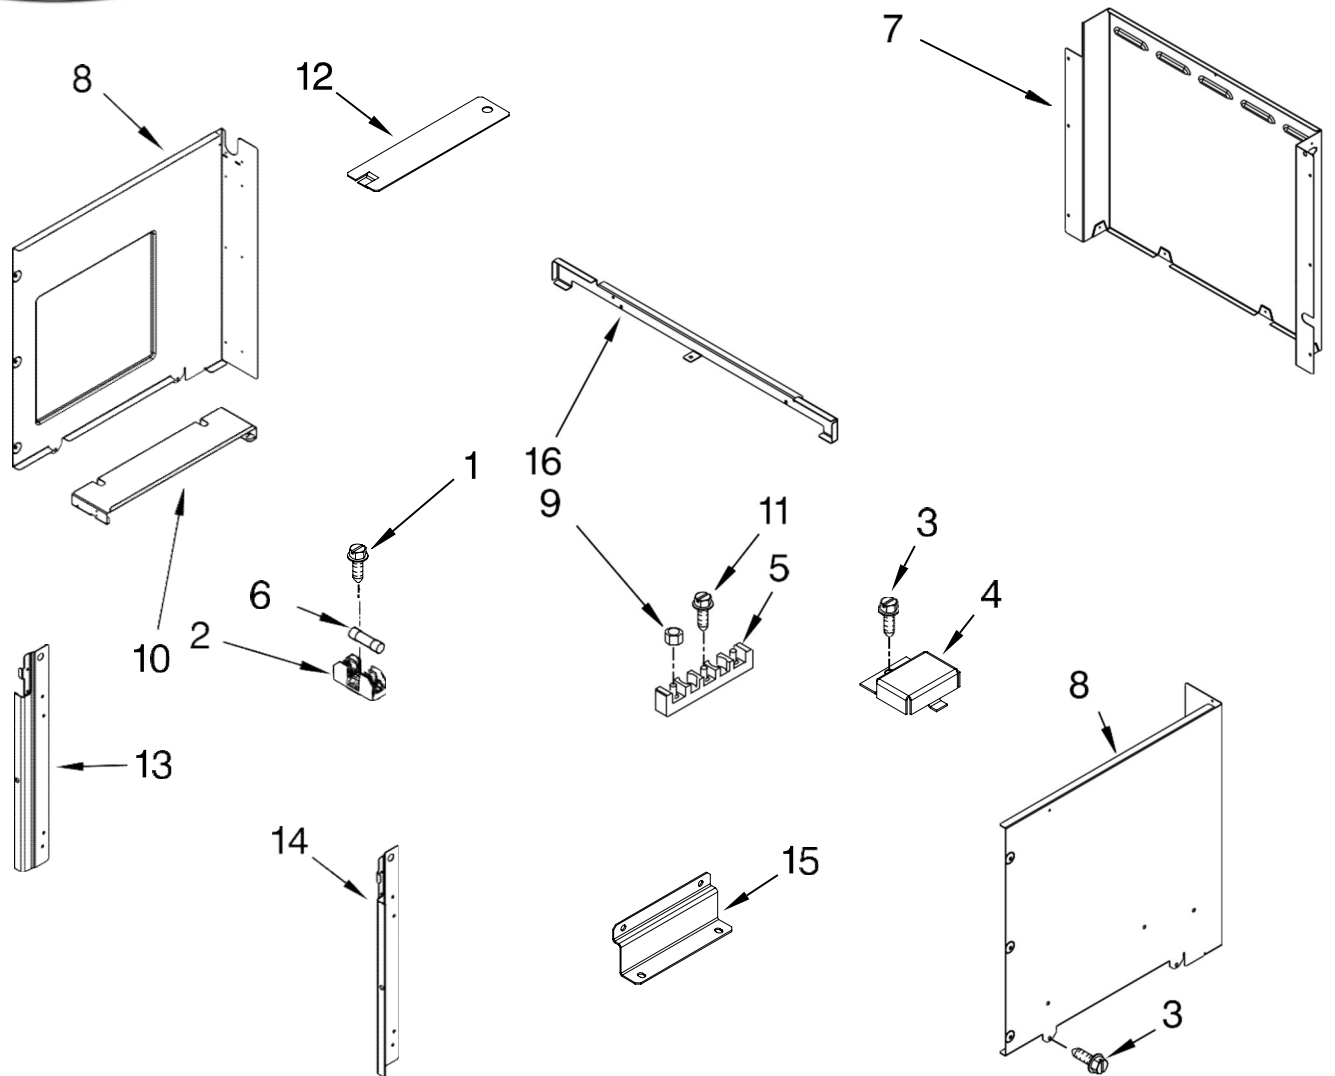

HORNO WOC54EC0AS00

Illus. Part No. DESCRIPTION

- 1 4449154 Screw
- 2 4454949 Holder, Fuse
- 3 4448040 Screw
- 4 8285593 Cover, Connector
- 5 7401P038-60 Block, Terminal
- 6 W10017410 Fuse
- 7 W10283000 Chassis, Back Combo

Illus. Part No. DESCRIPTION

- 8 Side, Combo
  W10283029 Right
  W10283028 Left
- 9 7103P027-60 Nut,
  Terminal Block
- 10 W10356644 Support,
  Microwave Module

Illus. Part No. DESCRIPTION

- 11 3400080 Screw
- 12 W10356437 Cover, Slot
  Module
- 13 W10360516 Rail, LH
- 14 W10360518 Rail, RH
- 15 W10283024 Side, Bracket
- 16 W10283022 Support, Crossbar