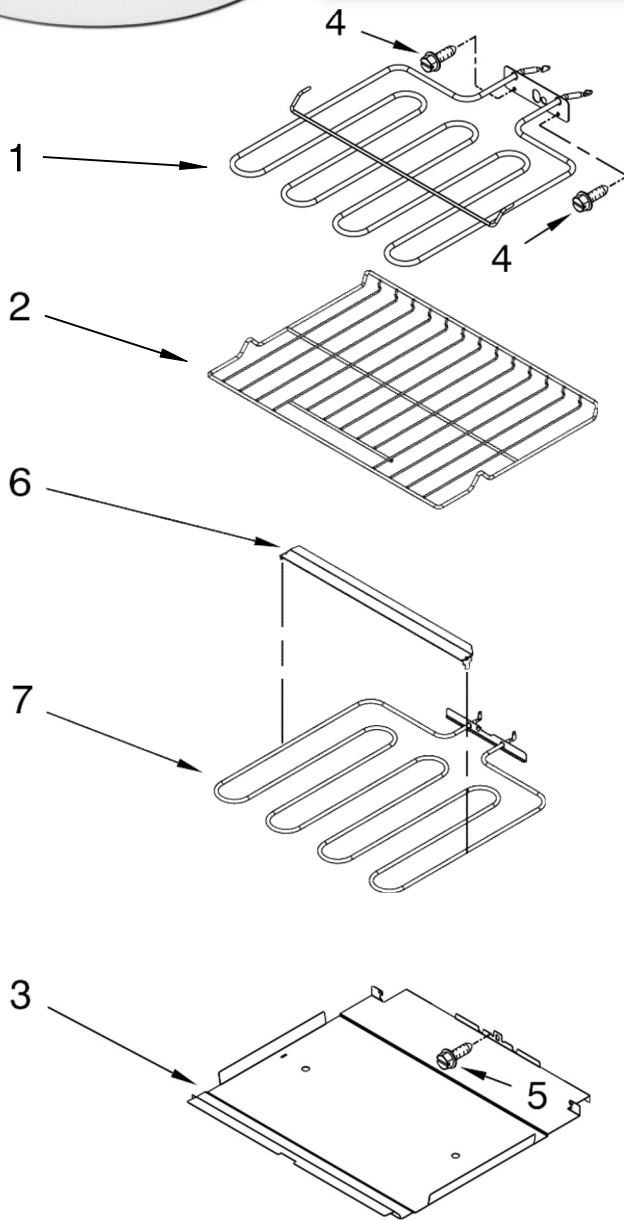

HORNO WOC54EC0AS00

Illus. No.	Part No.	DESCRIPTION

1	W10260252	Element, Broil
2	W10317430	Rack, Oven
3	W10318198	Tray, Hidden Bake
4	7101P376-60	Screw
5	7101P426-60	Screw
6	W10282957	Tray, Hidden Bake Crossbar
7	W10282948	Element, Bake