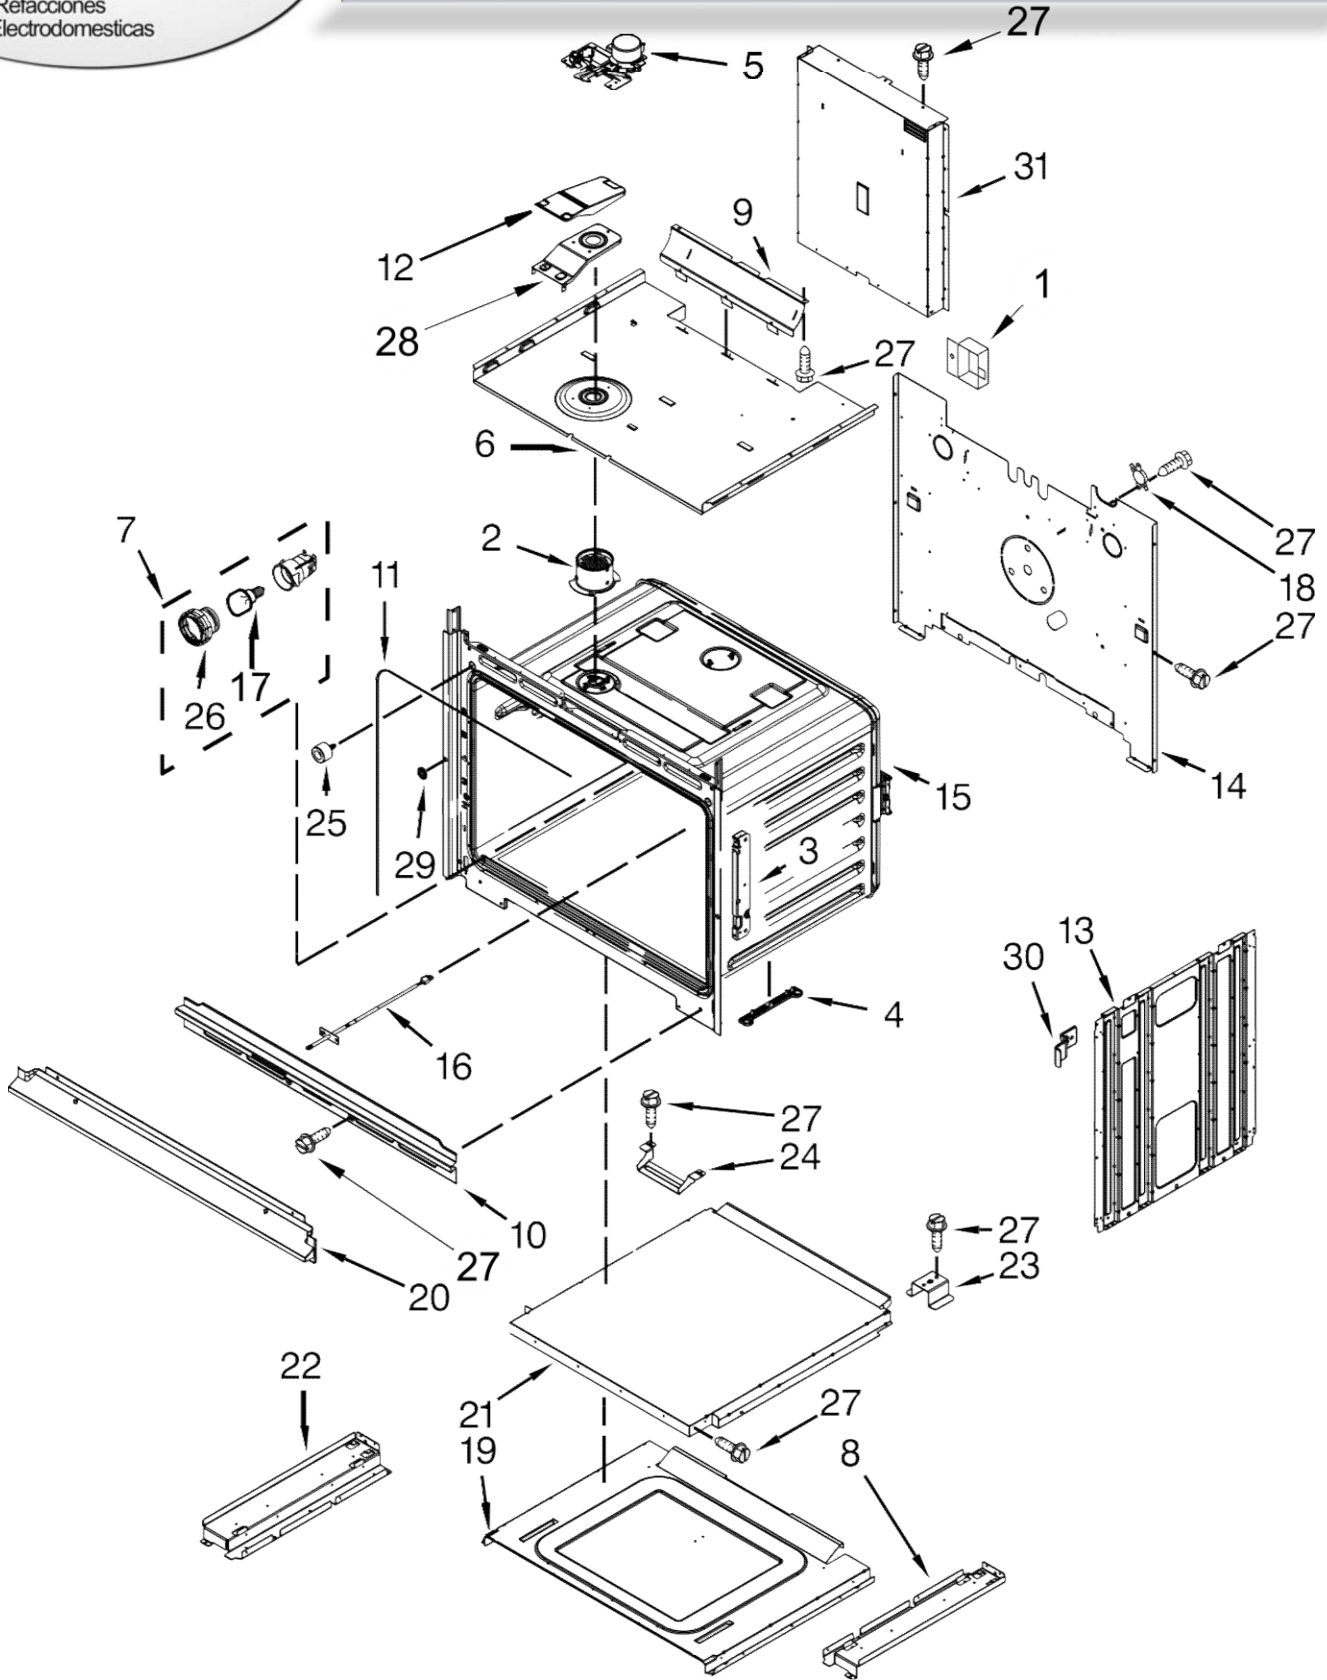

30" BUILT-IN ELECTRIC COMBINATION MICROWAVE WALL OVEN

MODELS:

WOC54EC0AB02 (Black)
WOC54EC0AW02 (White)
WOC54EC0AS02 (Stainless)

HORNO WOC54EC0AS02

HORNO WOC54EC0AS02

<u>Illus. No.</u>	<u>Part No.</u>	<u>Description</u>
1		Literature Parts
	W10354187	Guide, Use & Care (Oven)
	W10354188	Guide, Use & Care (Microwave Oven)
	W10351241	Instructions, Installation
	W10425195	Sheet, Tech
2	W10532438	Board, Display MRC2
3	W10632435	Board, MRC2 Main
4	W10618105	Spacer, Lateral
5	W10661038	Blower
6	7101P403-60	Screw
7	W10412514	Board, Wide Interface
8	7101P426-60	Screw
9	7101P434-60	Screw
10	W10655463	Bracket, Blower (Left)
	W10655462	Bracket, Blower (Right)
11	4451758	Block, Foam
12	W10655465	Chassis, Back Divider
13	W10318158	Chassis, Cover Top Front 30"

<u>Illus. No.</u>	<u>Part No.</u>	<u>Description</u>
14	W10283031	Chassis, Cover Top Back 30"
15	W10283033	Chassis, Side

<u>Illus. No.</u>	<u>Part No.</u>	<u>Description</u>
16		Assembly, Control Panel (Includes Overlay)
	W10540030	Black
	W10540031	White
	W10540029	Stainless
		FOLLOWING PARTS NOT ILLUSTRATED
	W10601518	Harness, Main
	W10389372	Harness, Fan & Turntable
	W10406103	Harness, Inverter
	W10371814	Harness, Interlock
	W10286223	Harness, Communication
	W10573327	Harness, Door Latch
	W10392129	Strap, Ground
	4450800	Screw, Grounding
	4448664	Clamp, Conduit
	W10190263	Clip, Latch Harness
	4450950	Conduit, Combo

HORNO WOC54EC0AS02

HORNO WOC54EC0AS02

<u>Illus. No.</u>	<u>Part No.</u>	<u>Description</u>
1	8285593	Cover, Connector
2	W10282946	Tube, Vent
3	W10616802	Receiver, Hinge
4	W10618102	Spacer, Base
5	W10314880	Latch, Motorized
6	W10730172	Top, Chassis
7	W10734063	Assembly, Light
8	W10283021	Support, Base (Right)
9	W10641572	Deflector, Blower
10	W10283042	Vent, Combo Center
11	W10282960	Gasket
12	W10616810	Cover, Vent Exhaust
13	W10318190	Side, Chassis