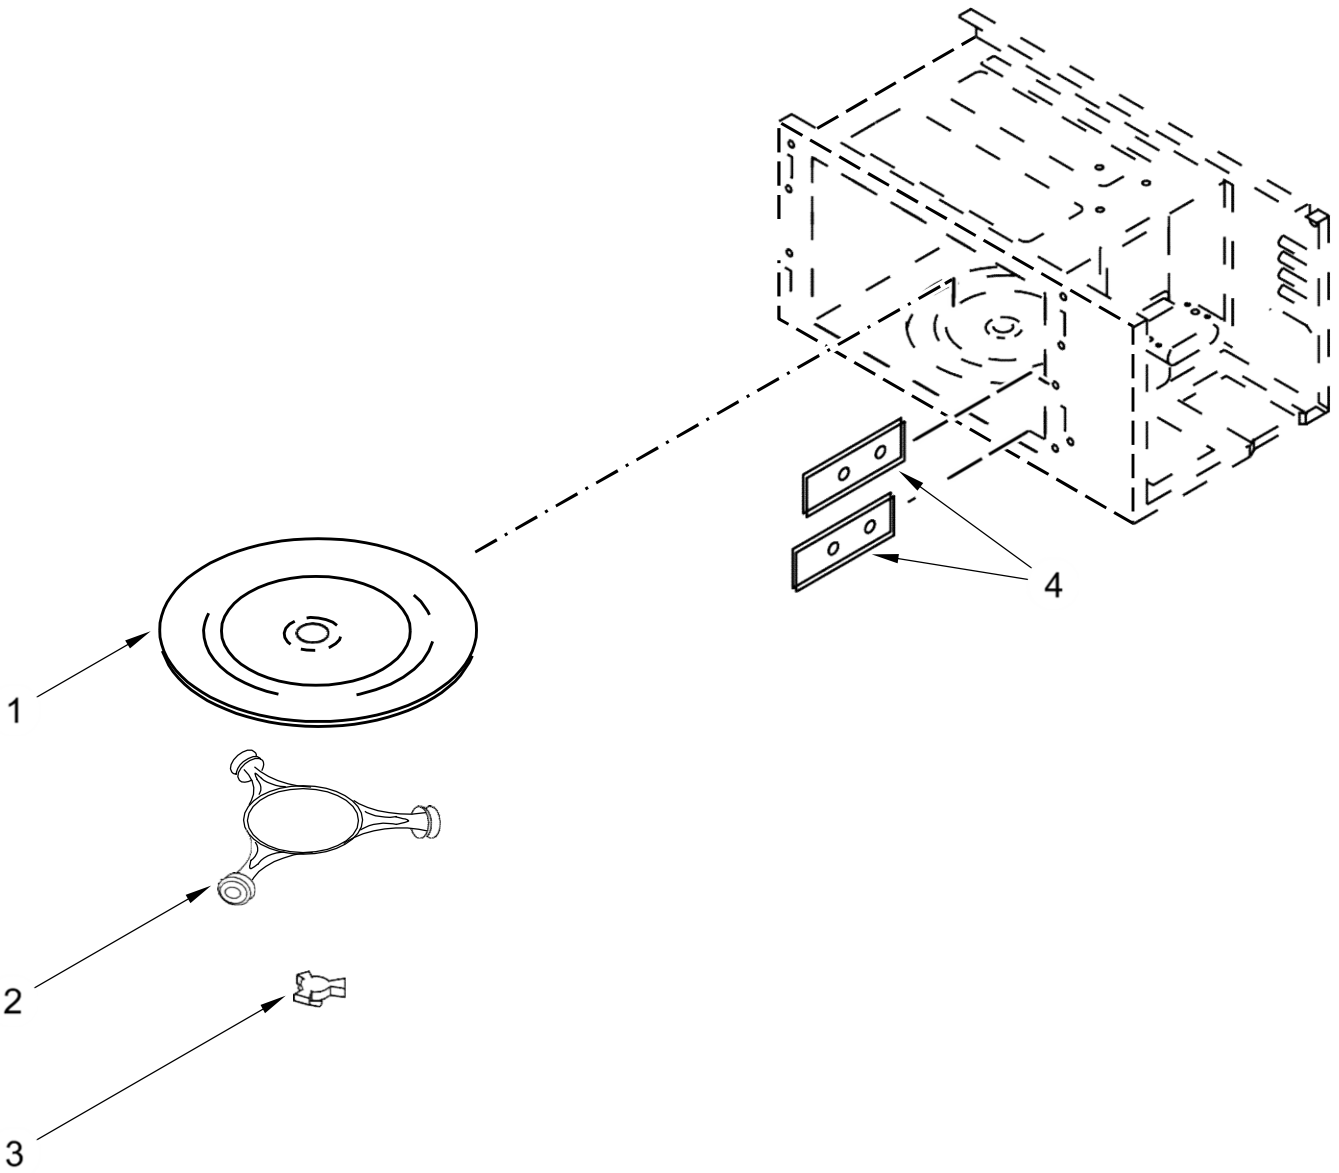

HORNO WOC54EC0AS02