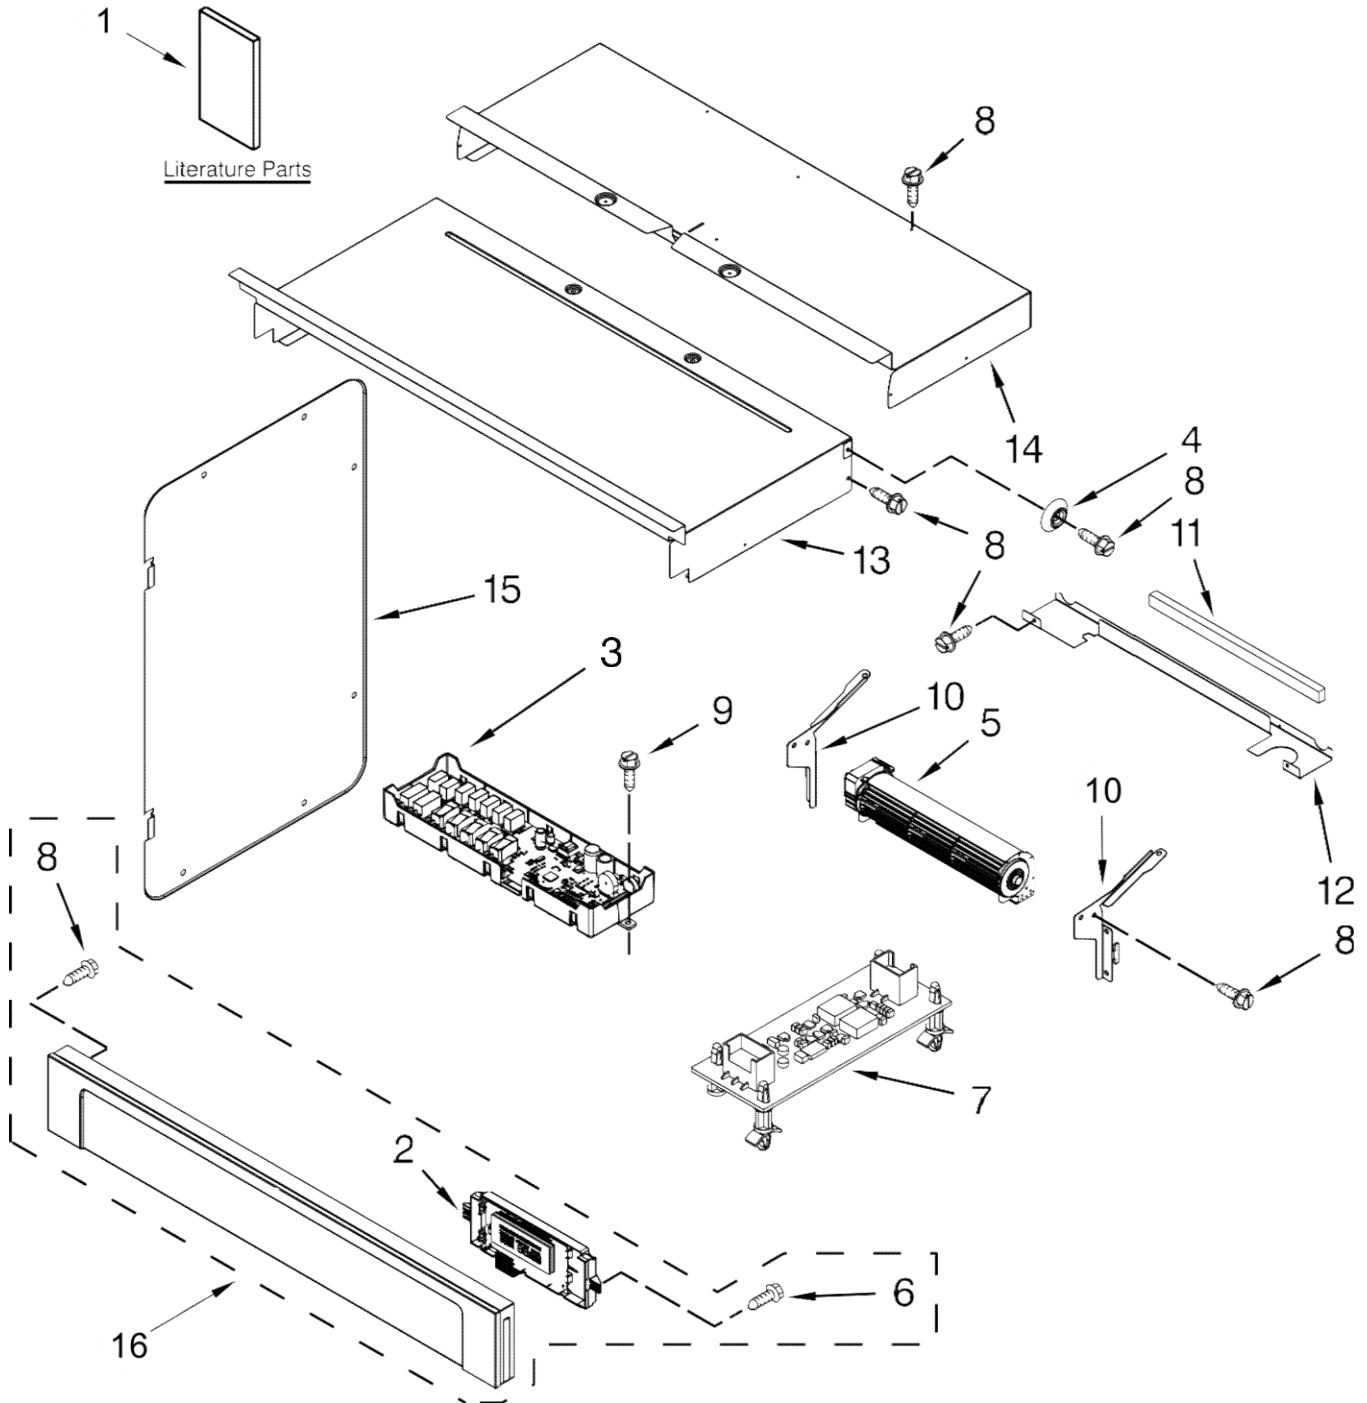

30" BUILT-IN ELECTRIC COMBINATION MICROWAVE WALL OVEN

MODELS:

WOC54EC0AB02 (Black)
WOC54EC0AW02 (White)
WOC54EC0AS02 (Stainless)

HORNO WOC54EC0AS02

HORNO WOC54EC0AS02

<u>Illus. No.</u>	<u>Part No.</u>	<u>Description</u>
1		Literature Parts
	W10354187	Guide, Use & Care (Oven)
	W10354188	Guide, Use & Care (Microwave Oven)
	W10351241	Instructions, Installation
	W10425195	Sheet, Tech
2	W10532438	Board, Display MRC2
3	W10632435	Board, MRC2 Main
4	W10618105	Spacer, Lateral
5	W10661038	Blower
6	7101P403-60	Screw
7	W10412514	Board, Wide Interface
8	7101P426-60	Screw
9	7101P434-60	Screw
10	W10655463	Bracket, Blower (Left)
	W10655462	Bracket, Blower (Right)
11	4451758	Block, Foam
12	W10655465	Chassis, Back Divider
13	W10318158	Chassis, Cover Top Front 30"

<u>Illus. No.</u>	<u>Part No.</u>	<u>Description</u>
14	W10283031	Chassis, Cover Top Back 30"
15	W10283033	Chassis, Side

<u>Illus. No.</u>	<u>Part No.</u>	<u>Description</u>
16		Assembly, Control Panel (Includes Overlay)
	W10540030	Black
	W10540031	White
	W10540029	Stainless
		FOLLOWING PARTS NOT ILLUSTRATED
	W10601518	Harness, Main
	W10389372	Harness, Fan & Turntable
	W10406103	Harness, Inverter
	W10371814	Harness, Interlock
	W10286223	Harness, Communication
	W10573327	Harness, Door Latch
	W10392129	Strap, Ground
	4450800	Screw, Grounding
	4448664	Clamp, Conduit
	W10190263	Clip, Latch Harness
	4450950	Conduit, Combo

HORNO WOC54EC0AS02

HORNO WOC54EC0AS02

<u>Illus. No.</u>	<u>Part No.</u>	<u>Description</u>
1	8285593	Cover, Connector
2	W10282946	Tube, Vent
3	W10616802	Receiver, Hinge
4	W10618102	Spacer, Base
5	W10314880	Latch, Motorized
6	W10730172	Top, Chassis
7	W10734063	Assembly, Light
8	W10283021	Support, Base (Right)
9	W10641572	Deflector, Blower
10	W10283042	Vent, Combo Center
11	W10282960	Gasket
12	W10616810	Cover, Vent Exhaust
13	W10318190	Side, Chassis