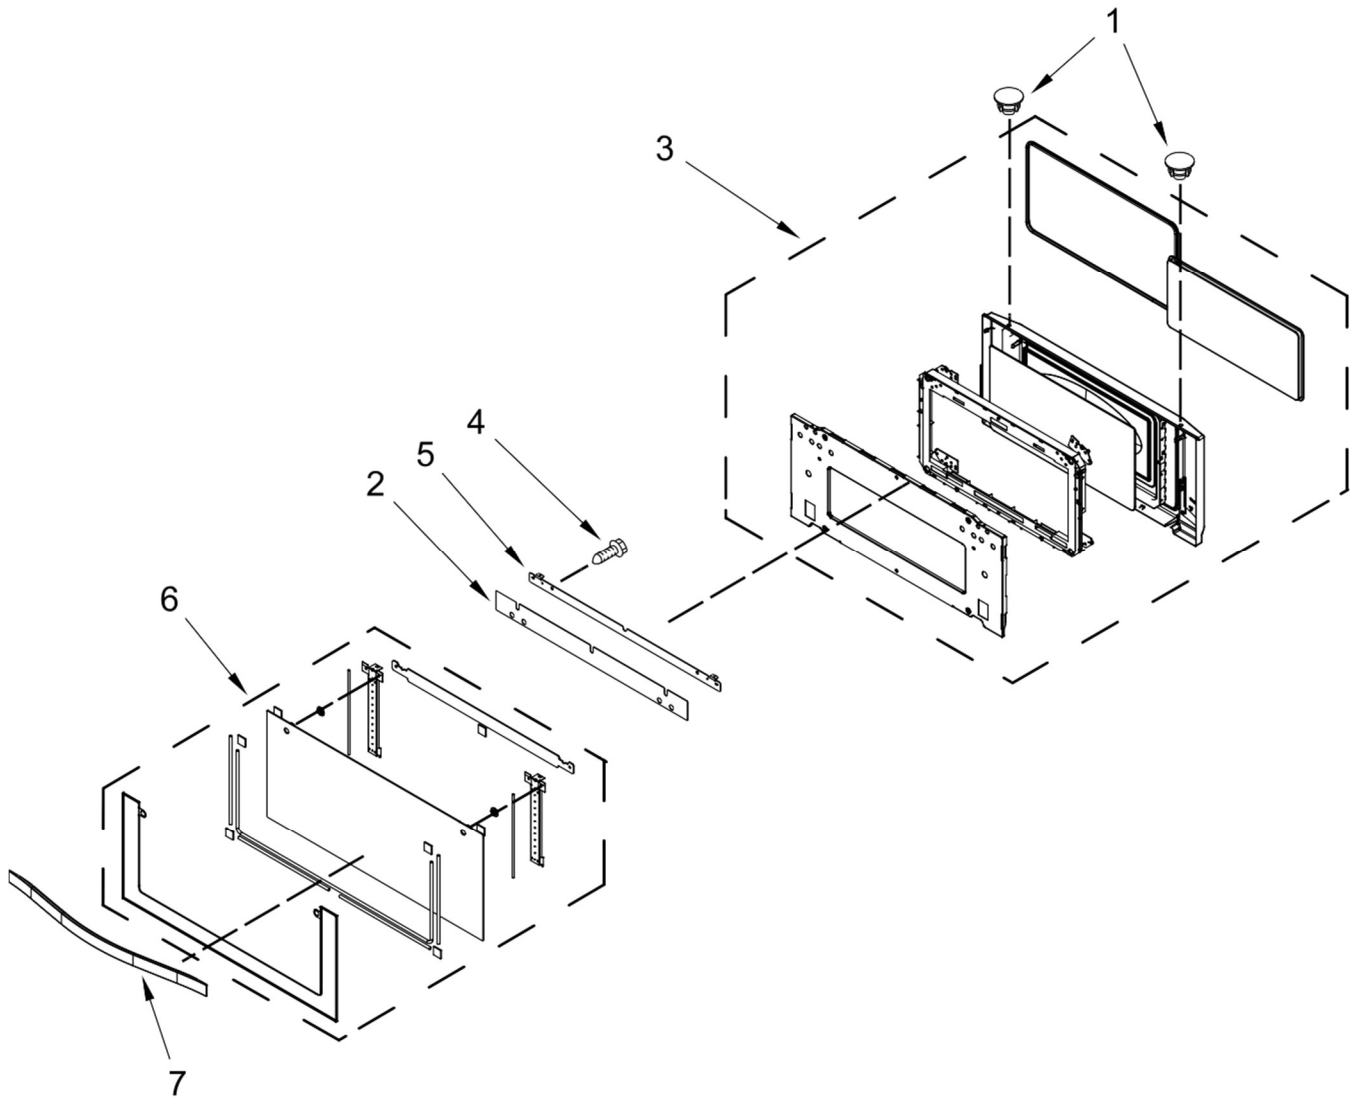

HORNO WOC54EC0AS02

HORNO WOC54EC0AS02

<u>Illus. No.</u>	<u>Part No.</u>	<u>Description</u>
1	8304588BL	Cap, Screw
2	W10359769	Foam, Handle
3	W10687342	Assembly, Inner Door
4	7101P338-60	Screw
5	W10407600	Bracket, Door

<u>Illus. No.</u>	<u>Part No.</u>	<u>Description</u>
6		Assembly, Outer Door
	W10352610	Black
	W10352611	White
	W10329466	Stainless

<u>Illus. No.</u>	<u>Part No.</u>	<u>Description</u>
7		Assembly, Handle
	W10327379	Black
	W10327380	White
	W10317136	Stainless