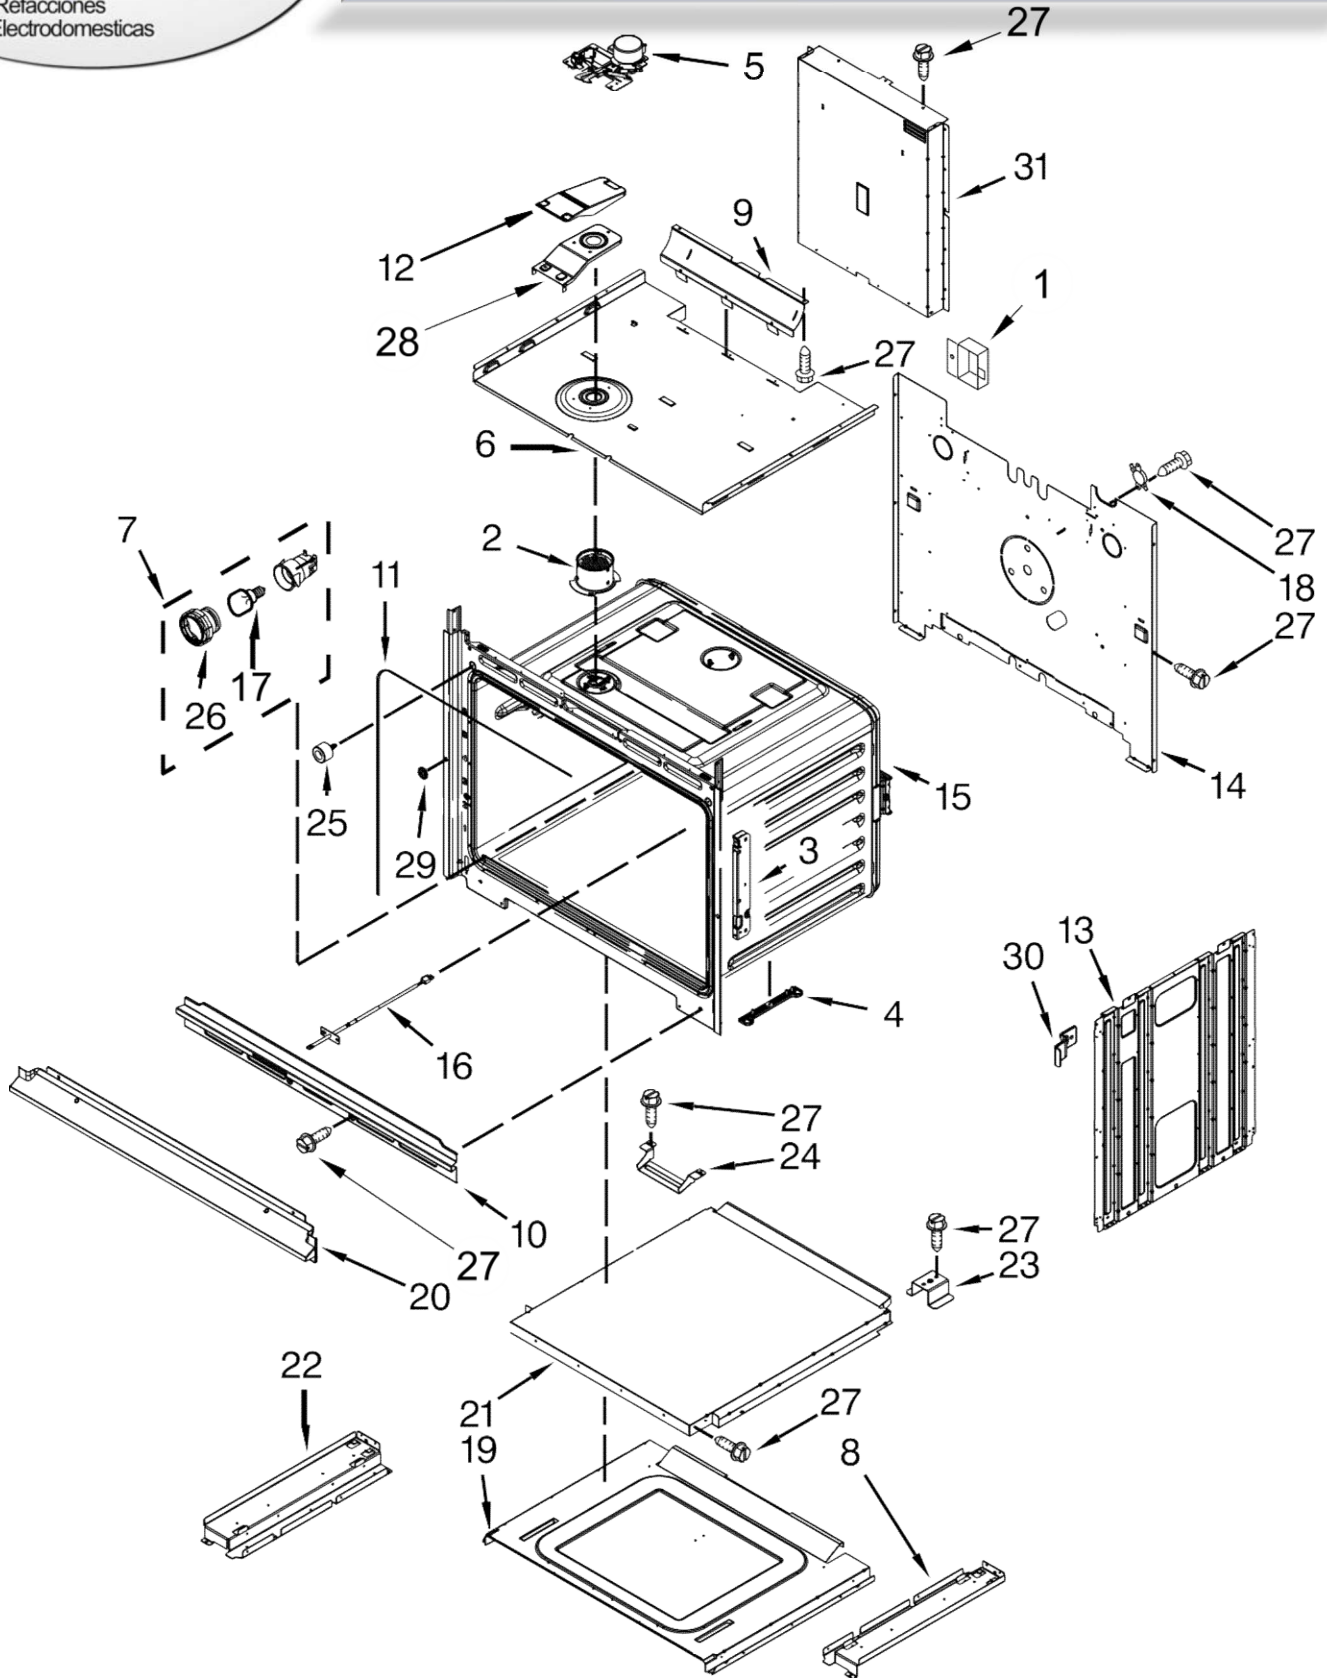

30" BUILT-IN ELECTRIC COMBINATION MICROWAVE WALL OVEN

MODELS:

WOC54EC0AB03 (Black)
WOC54EC0AW03 (White)
WOC54EC0AS03 (Stainless)

HORNO WOC54EC0AS03

HORNO WOC54EC0AS03

<u>Illus. No.</u>	<u>Part No.</u>	<u>Description</u>
1		Literature Parts
	W10796009	Guide, Use & Care (Oven)
	W10798191	Guide, Use & Care (Microwave Oven)
	W10696163	Instructions, Installation
	W10796080	Sheet, Tech
2	W10752316	Board, Display MRC2
3	W10759189	Board, MRC2 Main
4	W10618105	Spacer, Lateral
5	W10661038	Blower
6	7101P403-60	Screw
7	W10412514	Board, Wide Interface
8	7101P426-60	Screw
9	7101P434-60	Screw
10	W10655463	Bracket, Blower (Left)
	W10655462	Bracket, Blower (Right)
11	4451758	Block, Foam
12	W10618126	Chassis, Back Divider
13	W10318158	Chassis, Cover Top Front 30"

<u>Illus. No.</u>	<u>Part No.</u>	<u>Description</u>
14	W10283031	Chassis, Cover Top Back 30"
15	W10655467	Chassis, Combo Side

<u>Illus. No.</u>	<u>Part No.</u>	<u>Description</u>
16		Assembly, Control Panel (Includes Overlay)
	W10812354	Black
	W10812355	White
	W10812356	Stainless
		FOLLOWING PARTS NOT ILLUSTRATED
	W10778560	Harness, Main
	W10389372	Harness, Fan & Turntable
	W10406103	Harness, Inverter
	W10371814	Harness, Interlock
	W10778562	Harness, Communication
	W10573327	Harness, Door Latch
	W10392129	Strap, Ground
	4450800	Screw, Grounding
	4448664	Clamp, Conduit
	W10190263	Clip, Harness
	4450950	Conduit, Combo

HORNO WOC54EC0AS03

HORNO WOC54EC0AS03

<u>Illus. No.</u>	<u>Part No.</u>	<u>Description</u>
1	8285593	Cover, Connector
2	W10282946	Tube, Vent
3	W10616802	Receiver, Hinge
4	W10618102	Spacer, Base
5	W10314880	Latch, Motorized
6	W10813743	Top, Chassis
7	W10734063	Assembly, Light
8	W10283021	Support, Base (Right)
9	W10641572	Deflector, Blower
10	W10283042	Vent, Combo Center
11	W10282960	Gasket
12	W10616810	Cover, Vent Exhaust
13	W10318190	Side, Chassis