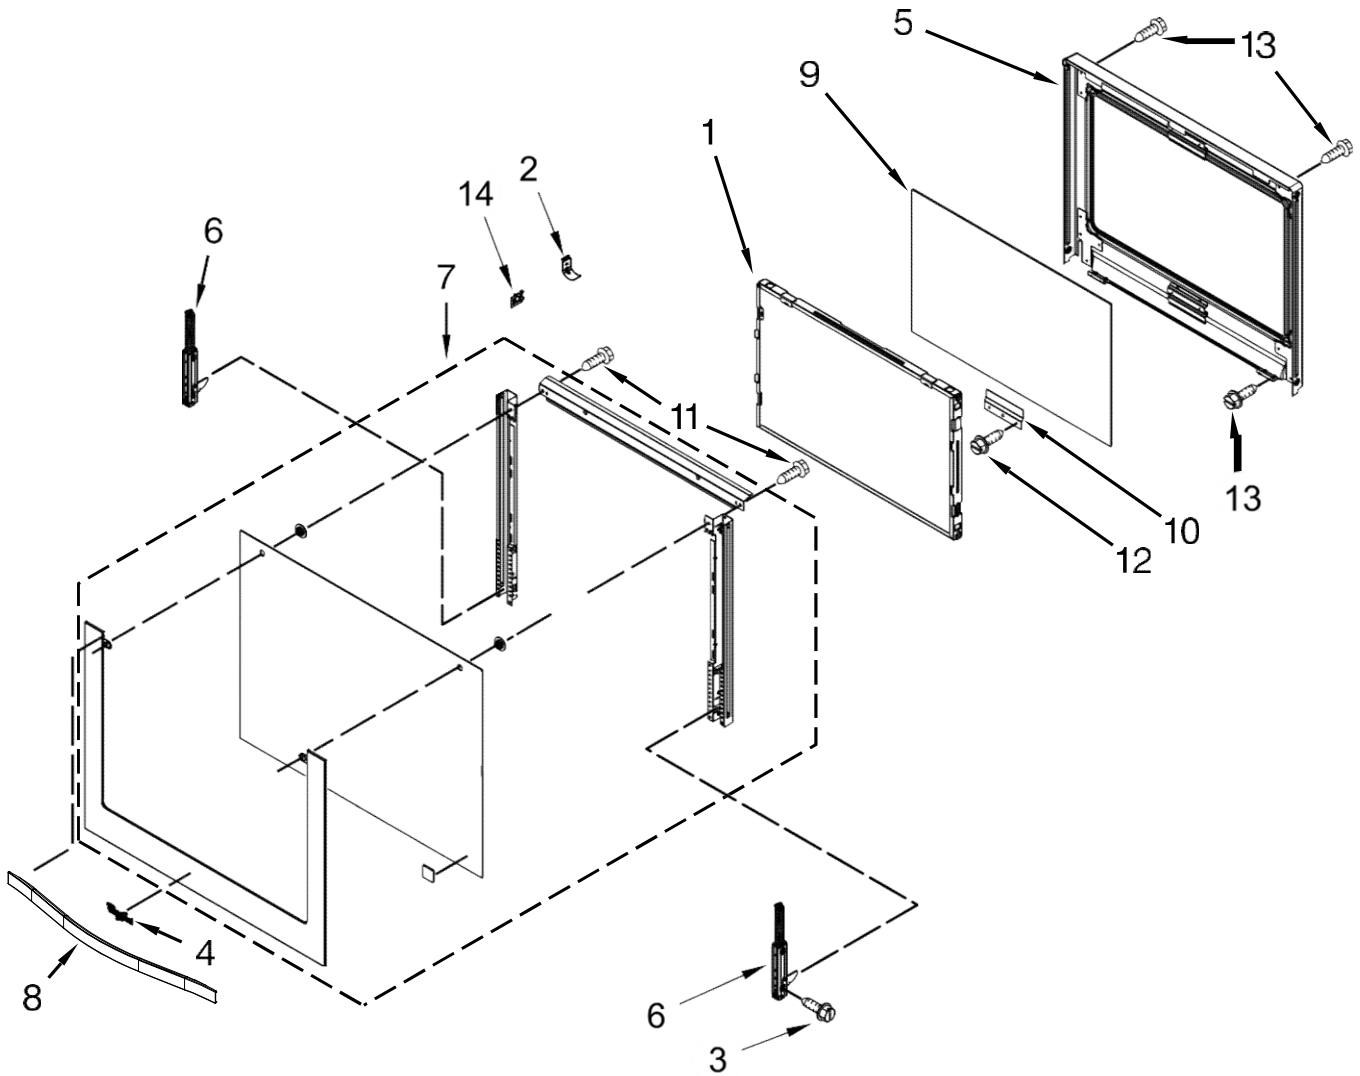

HORNO WOC54EC0AS03

HORNO WOC54EC0AS03

<u>Illus. No.</u>	<u>Part No.</u>	<u>Description</u>
1	W10347596	Assembly, Window Pack
2	W10284285	Spring, Door Glass Fixation
3	3196183	Screw
4		Badge
	W10481433	Grey
	W10481434	White
5	W10709147	Assembly, Liner
6	W10639069	Hinge, Door

<u>Illus. No.</u>	<u>Part No.</u>	<u>Description</u>
7		Assembly, Door
	W10587549	Black
	W10587550	White
	W10587556	Stainless
8		Assembly, Handle
	W10327379	Black
	W10327380	White
	W10317136	Stainless
9	W10678524	Glass, Inner

<u>Illus. No.</u>	<u>Part No.</u>	<u>Description</u>
10	W10284297	Bracket, Glass
11	488130	Screw
12	7101P426-60	Screw
13	7101P633-60	Screw (Black)
14	W10653954	Clip, Spring Metal