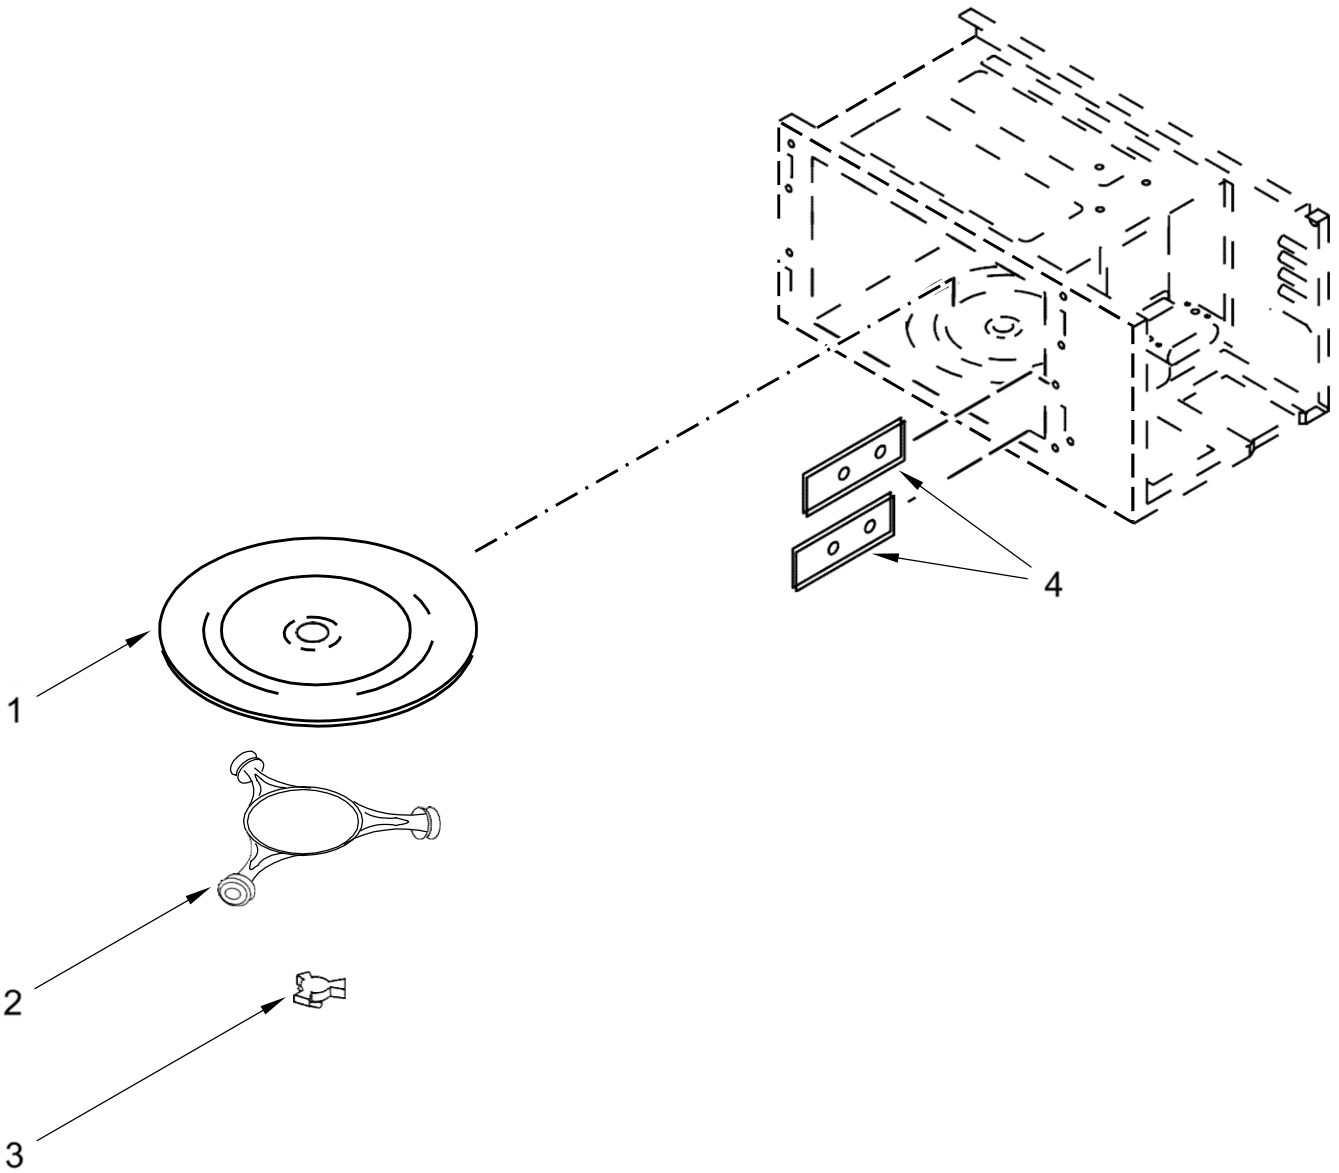

HORNO WOC54EC0AS03

<u>Illus. No.</u>	<u>Part No.</u>	<u>Description</u>
1	W10586836	Control, Electric
2	461967017491	Trim, Side (Left)
3	W10367739	Trim, Side (Right)
4	461968973241	Vent, Top Microwave
5	W10692851	Filter, Noise
6	461967848621	Transformer, Light (20V)
7	241908600053	Fuse
8	4375231	Block, Fuse
9	461967846741	Thermostat, Magnetron
10	461967847321	Magnetron
11	W10465869	Spring, Lamp

<u>Illus. No.</u>	<u>Part No.</u>	<u>Description</u>
12	W10490593	Holder, Lamp
13	W10795595	Lamp, Halogen
14	W10389447	Thermostat
15	W10330566	Switch
16	8205683	Holder, Switch
17	423107022541	Reflector
18	423107720491	Lens, Lamp
19	461967010591	Clip, Spring
20	461967848971	Motor, Turntable
21	461967825321	Screw
22	461968979601	Hinge, Door
23	461968969271	Assembly, Cooling Fan
24	W10468206	Inverter

<u>Illus. No.</u>	<u>Part No.</u>	<u>Description</u>
25	461967825971	Screw
26	W10120235	Rod, Release
27	251968600013	Pin, Damper
28	461967570351	Spring, Torsion
29	461967750494	Support
30	461967750483	Arm, Sliding
31	W10460457	Sensor, Humidity
32	W10358241	Assembly, Interlock Switch
33	461967753742	Adapter, Turntable Motor
34	461967008461	Support, Bottom
35	461967510191	Bushing

HORNO WOC54EC0AS03