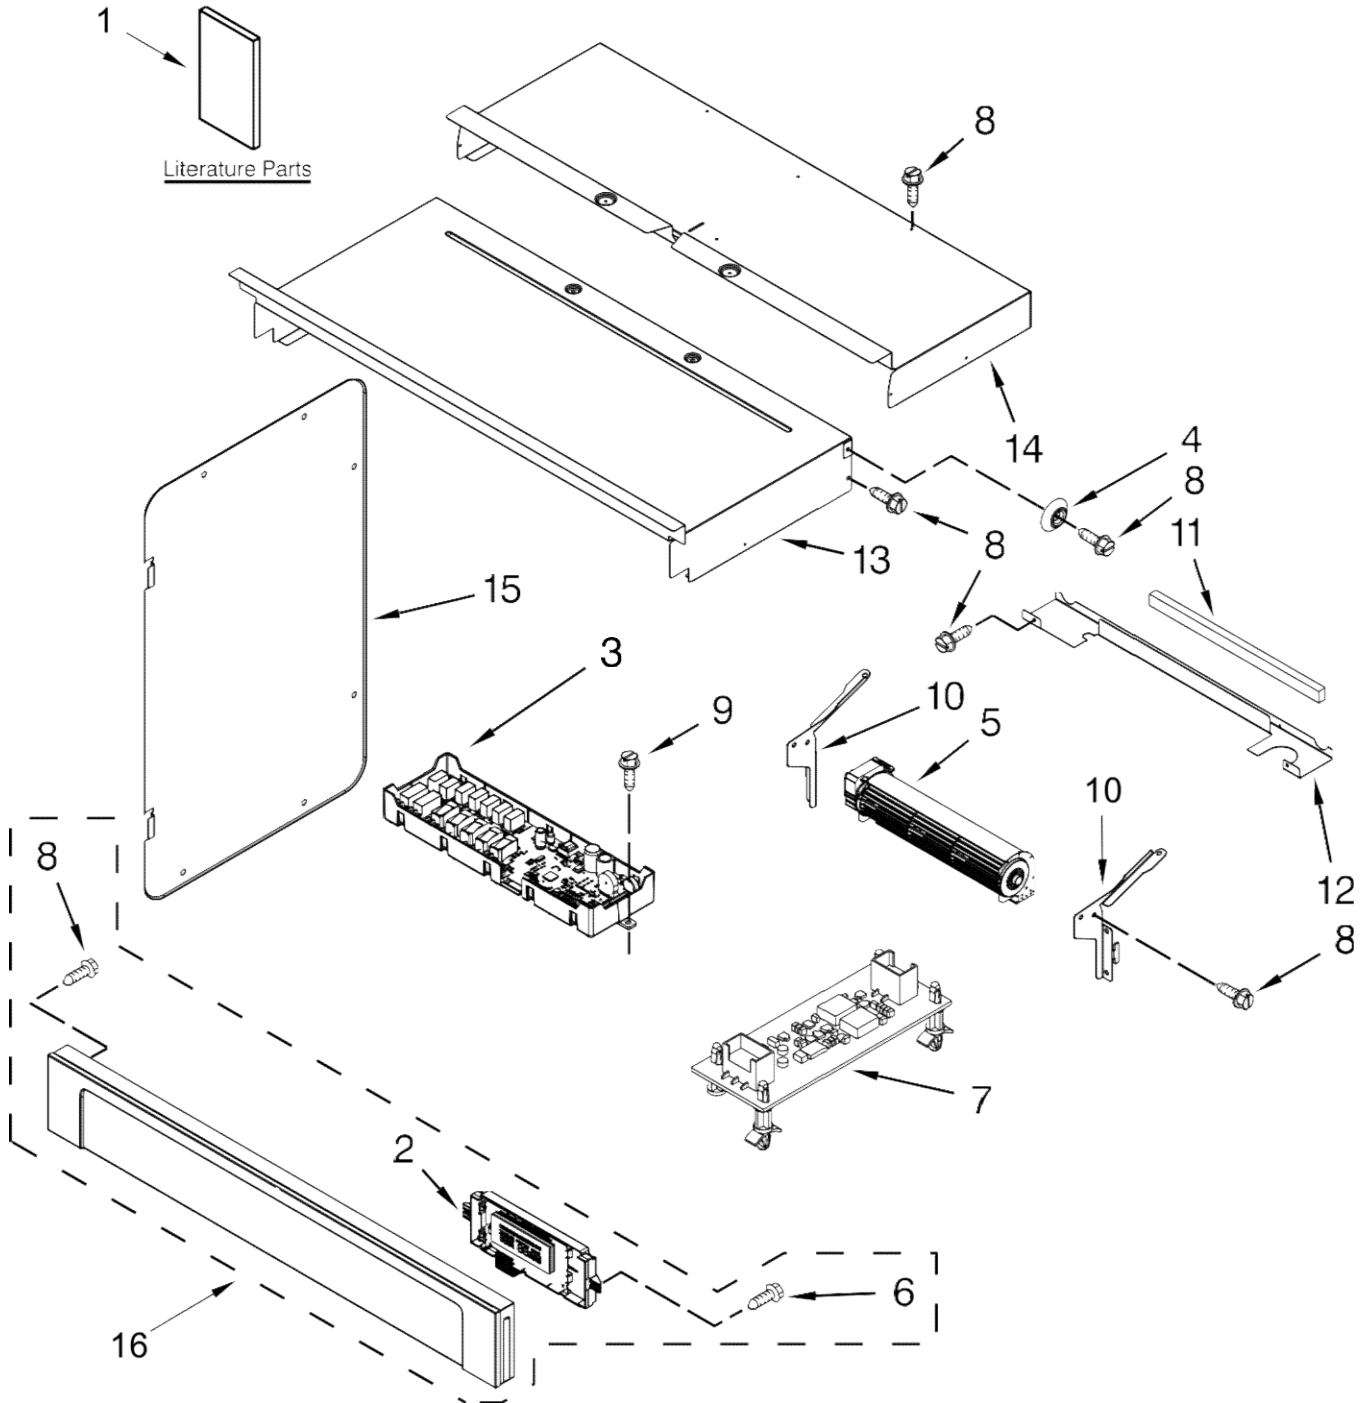

30" BUILT-IN ELECTRIC COMBINATION MICROWAVE WALL OVEN

MODELS:

WOC54EC0AB03 (Black)
WOC54EC0AW03 (White)
WOC54EC0AS03 (Stainless)

HORNO WOC54EC0AS03

HORNO WOC54EC0AS03

<u>Illus. No.</u>	<u>Part No.</u>	<u>Description</u>
1		Literature Parts
	W10796009	Guide, Use & Care (Oven)
	W10798191	Guide, Use & Care (Microwave Oven)
	W10696163	Instructions, Installation
	W10796080	Sheet, Tech
2	W10752316	Board, Display MRC2
3	W10759189	Board, MRC2 Main
4	W10618105	Spacer, Lateral
5	W10661038	Blower
6	7101P403-60	Screw
7	W10412514	Board, Wide Interface
8	7101P426-60	Screw
9	7101P434-60	Screw
10	W10655463	Bracket, Blower (Left)
	W10655462	Bracket, Blower (Right)
11	4451758	Block, Foam
12	W10618126	Chassis, Back Divider
13	W10318158	Chassis, Cover Top Front 30"

<u>Illus. No.</u>	<u>Part No.</u>	<u>Description</u>
14	W10283031	Chassis, Cover Top Back 30"
15	W10655467	Chassis, Combo Side

<u>Illus. No.</u>	<u>Part No.</u>	<u>Description</u>
16		Assembly, Control Panel (Includes Overlay)
	W10812354	Black
	W10812355	White
	W10812356	Stainless
		FOLLOWING PARTS NOT ILLUSTRATED
	W10778560	Harness, Main
	W10389372	Harness, Fan & Turntable
	W10406103	Harness, Inverter
	W10371814	Harness, Interlock
	W10778562	Harness, Communication
	W10573327	Harness, Door Latch
	W10392129	Strap, Ground
	4450800	Screw, Grounding
	4448664	Clamp, Conduit
	W10190263	Clip, Harness
	4450950	Conduit, Combo

HORNO WOC54EC0AS03

HORNO WOC54EC0AS03

<u>Illus. No.</u>	<u>Part No.</u>	<u>Description</u>
1	8285593	Cover, Connector
2	W10282946	Tube, Vent
3	W10616802	Receiver, Hinge
4	W10618102	Spacer, Base
5	W10314880	Latch, Motorized
6	W10813743	Top, Chassis
7	W10734063	Assembly, Light
8	W10283021	Support, Base (Right)
9	W10641572	Deflector, Blower
10	W10283042	Vent, Combo Center
11	W10282960	Gasket
12	W10616810	Cover, Vent Exhaust
13	W10318190	Side, Chassis