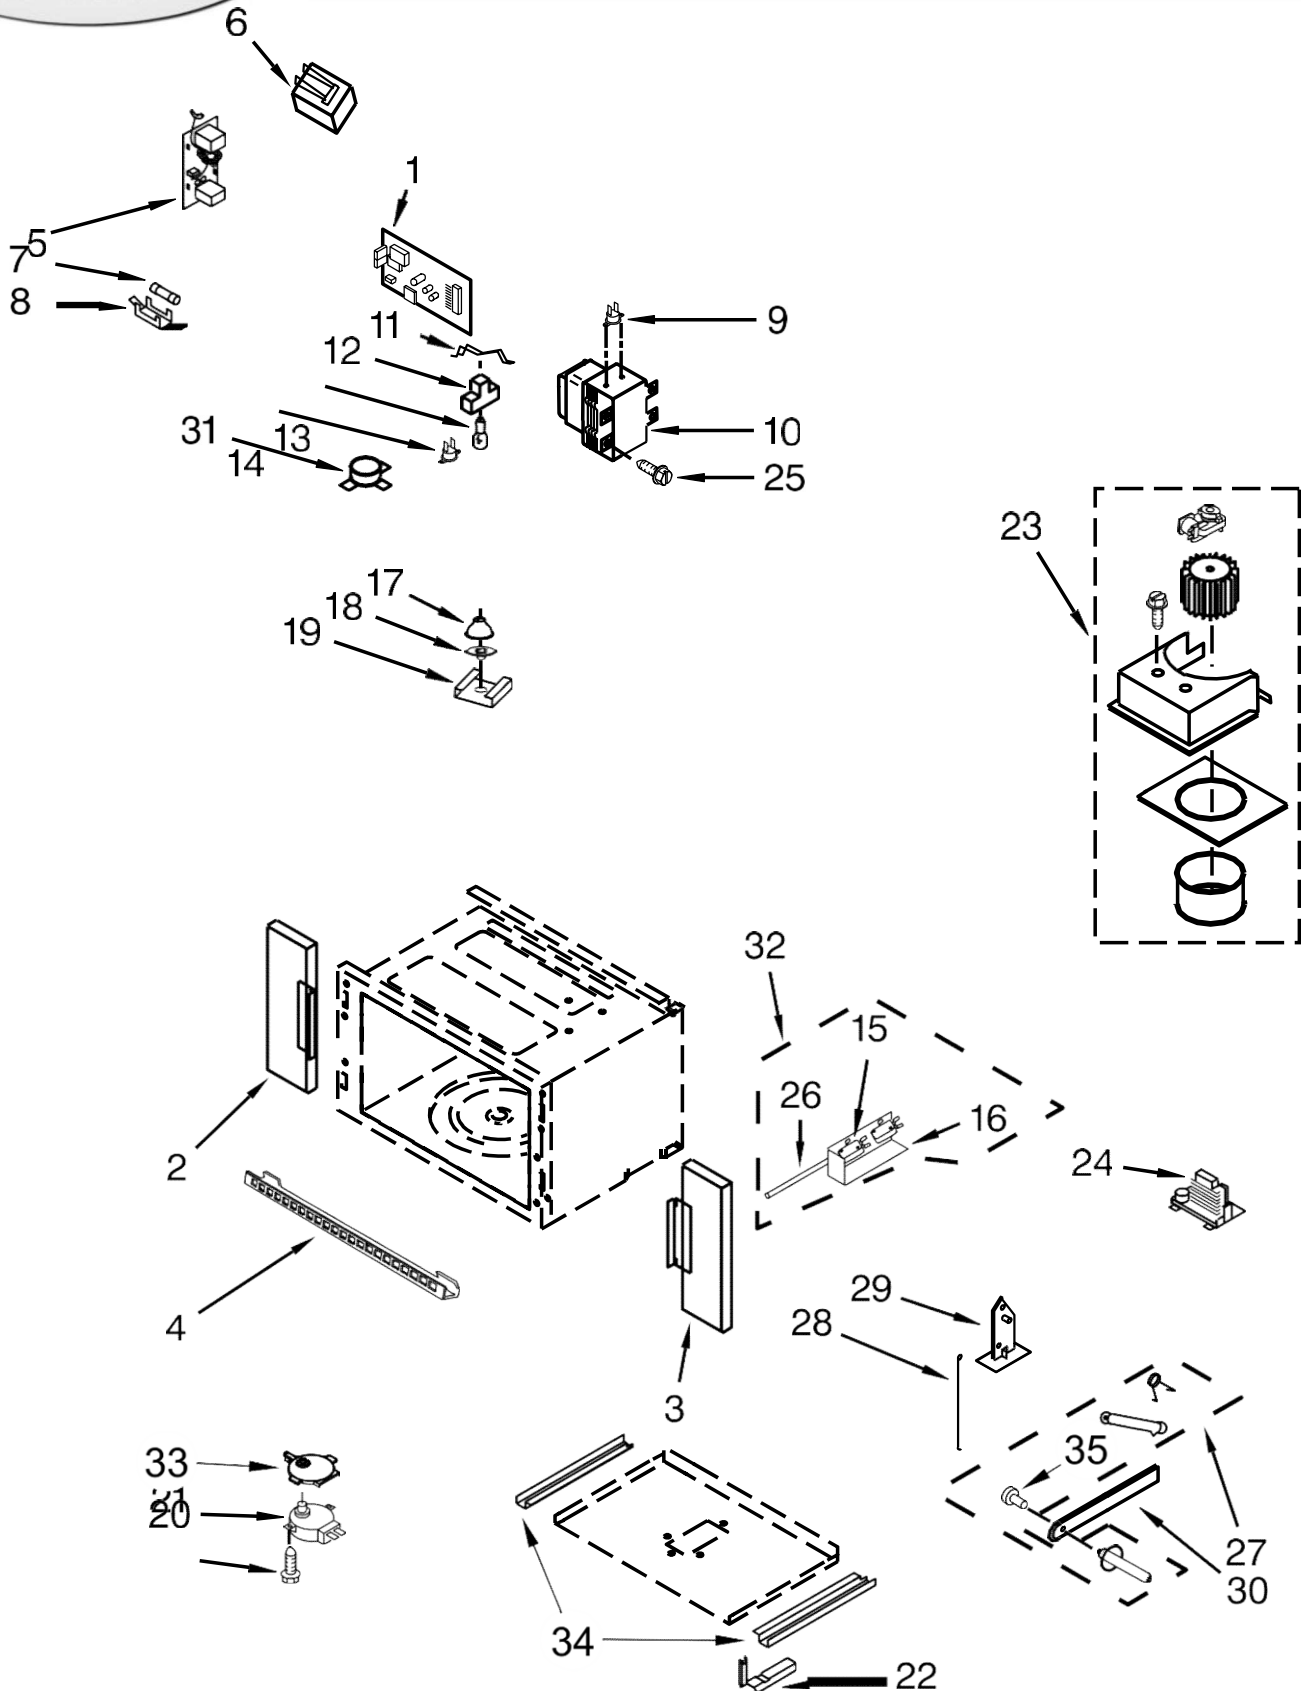

HORNO WOC54EC0AS03

HORNO WOC54EC0AS03

<u>Illus. No.</u>	<u>Part No.</u>	<u>Description</u>
1	W10586836	Control, Electric
2	461967017491	Trim, Side (Left)
3	W10367739	Trim, Side (Right)
4	461968973241	Vent, Top Microwave
5	W10692851	Filter, Noise
6	461967848621	Transformer, Light (20V)
7	241908600053	Fuse
8	4375231	Block, Fuse
9	461967846741	Thermostat, Magnetron
10	461967847321	Magnetron
11	W10465869	Spring, Lamp

<u>Illus. No.</u>	<u>Part No.</u>	<u>Description</u>
12	W10490593	Holder, Lamp
13	W10795595	Lamp, Halogen
14	W10389447	Thermostat
15	W10330566	Switch
16	8205683	Holder, Switch
17	423107022541	Reflector
18	423107720491	Lens, Lamp
19	461967010591	Clip, Spring
20	461967848971	Motor, Turntable
21	461967825321	Screw
22	461968979601	Hinge, Door
23	461968969271	Assembly, Cooling Fan
24	W10468206	Inverter

<u>Illus. No.</u>	<u>Part No.</u>	<u>Description</u>
25	461967825971	Screw
26	W10120235	Rod, Release
27	251968600013	Pin, Damper
28	461967570351	Spring, Torsion
29	461967750494	Support
30	461967750483	Arm, Sliding
31	W10460457	Sensor, Humidity
32	W10358241	Assembly, Interlock Switch
33	461967753742	Adapter, Turntable Motor
34	461967008461	Support, Bottom
35	461967510191	Bushing