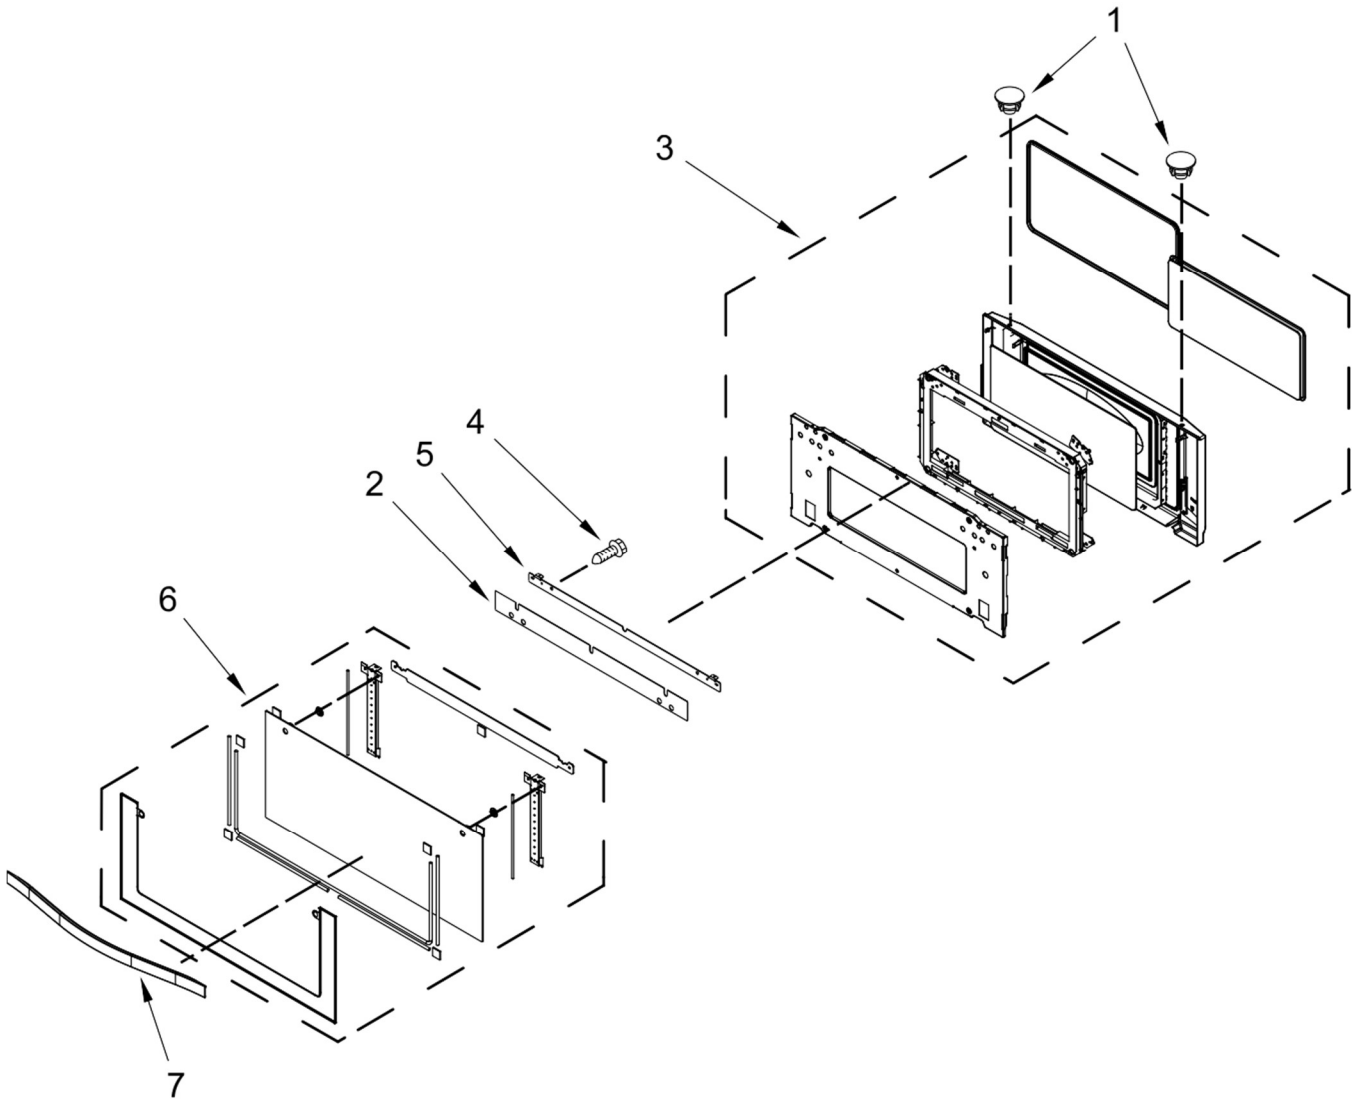

HORNO WOC54EC0AS03

Distribuidor Autorizado

SurteRápido.com

Venta de Refacciones
Electrodomesticas

HORNO WOC54EC0AS03

<u>Illus. No.</u>	<u>Part No.</u>	<u>Description</u>
1	8304588BL	Cap, Screw
2	W10359769	Foam, Handle
3	W10687342	Assembly, Inner Door
4	7101P338-60	Screw
5	W10407600	Bracket, Door

<u>Illus. No.</u>	<u>Part No.</u>	<u>Description</u>
6		Assembly, Outer Door
	W10352610	Black
	W10352611	White
	W10329466	Stainless

<u>Illus. No.</u>	<u>Part No.</u>	<u>Description</u>
7		Assembly, Handle
	W10327379	Black
	W10327380	White
	W10317136	Stainless