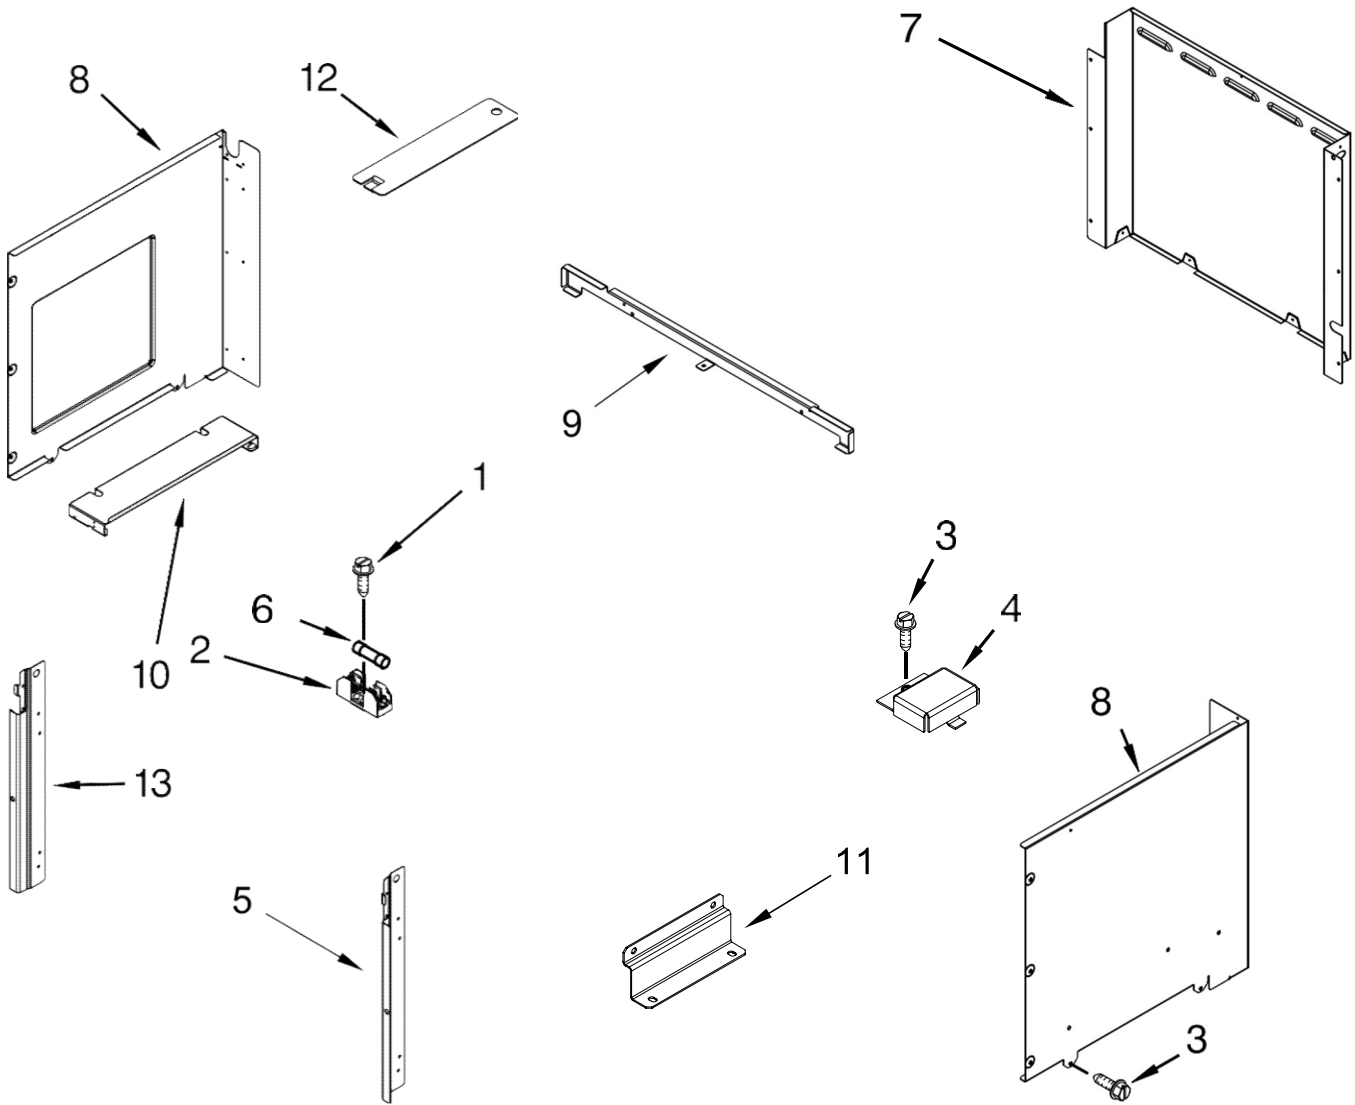

HORNO WOC54EC0AS03

HORNO WOC54EC0AS03

<u>Illus. No.</u>	<u>Part No.</u>	<u>Description</u>
1	7101P060-60	Screw
2	4454949	Holder, Fuse
3	7101P426-60	Screw
4	8285593	Cover, Connector
5	W10360518	Rail, Side (Right)
6	W10017410	Fuse, Time Delay

<u>Illus. No.</u>	<u>Part No.</u>	<u>Description</u>
7	W10519707	Cover, Back Duct
8	W10655466	Chassis, Combo Side (Left)
	W10283029	Chassis, Combo Side (Right)
9	W10283022	Support, Crossbar
10	W10356644	Support, Microwave Module

<u>Illus. No.</u>	<u>Part No.</u>	<u>Description</u>
11	W10283024	Side, Bracket
12	W10356437	Cover, Slot Module
13	W10360516	Rail, Side (Left)