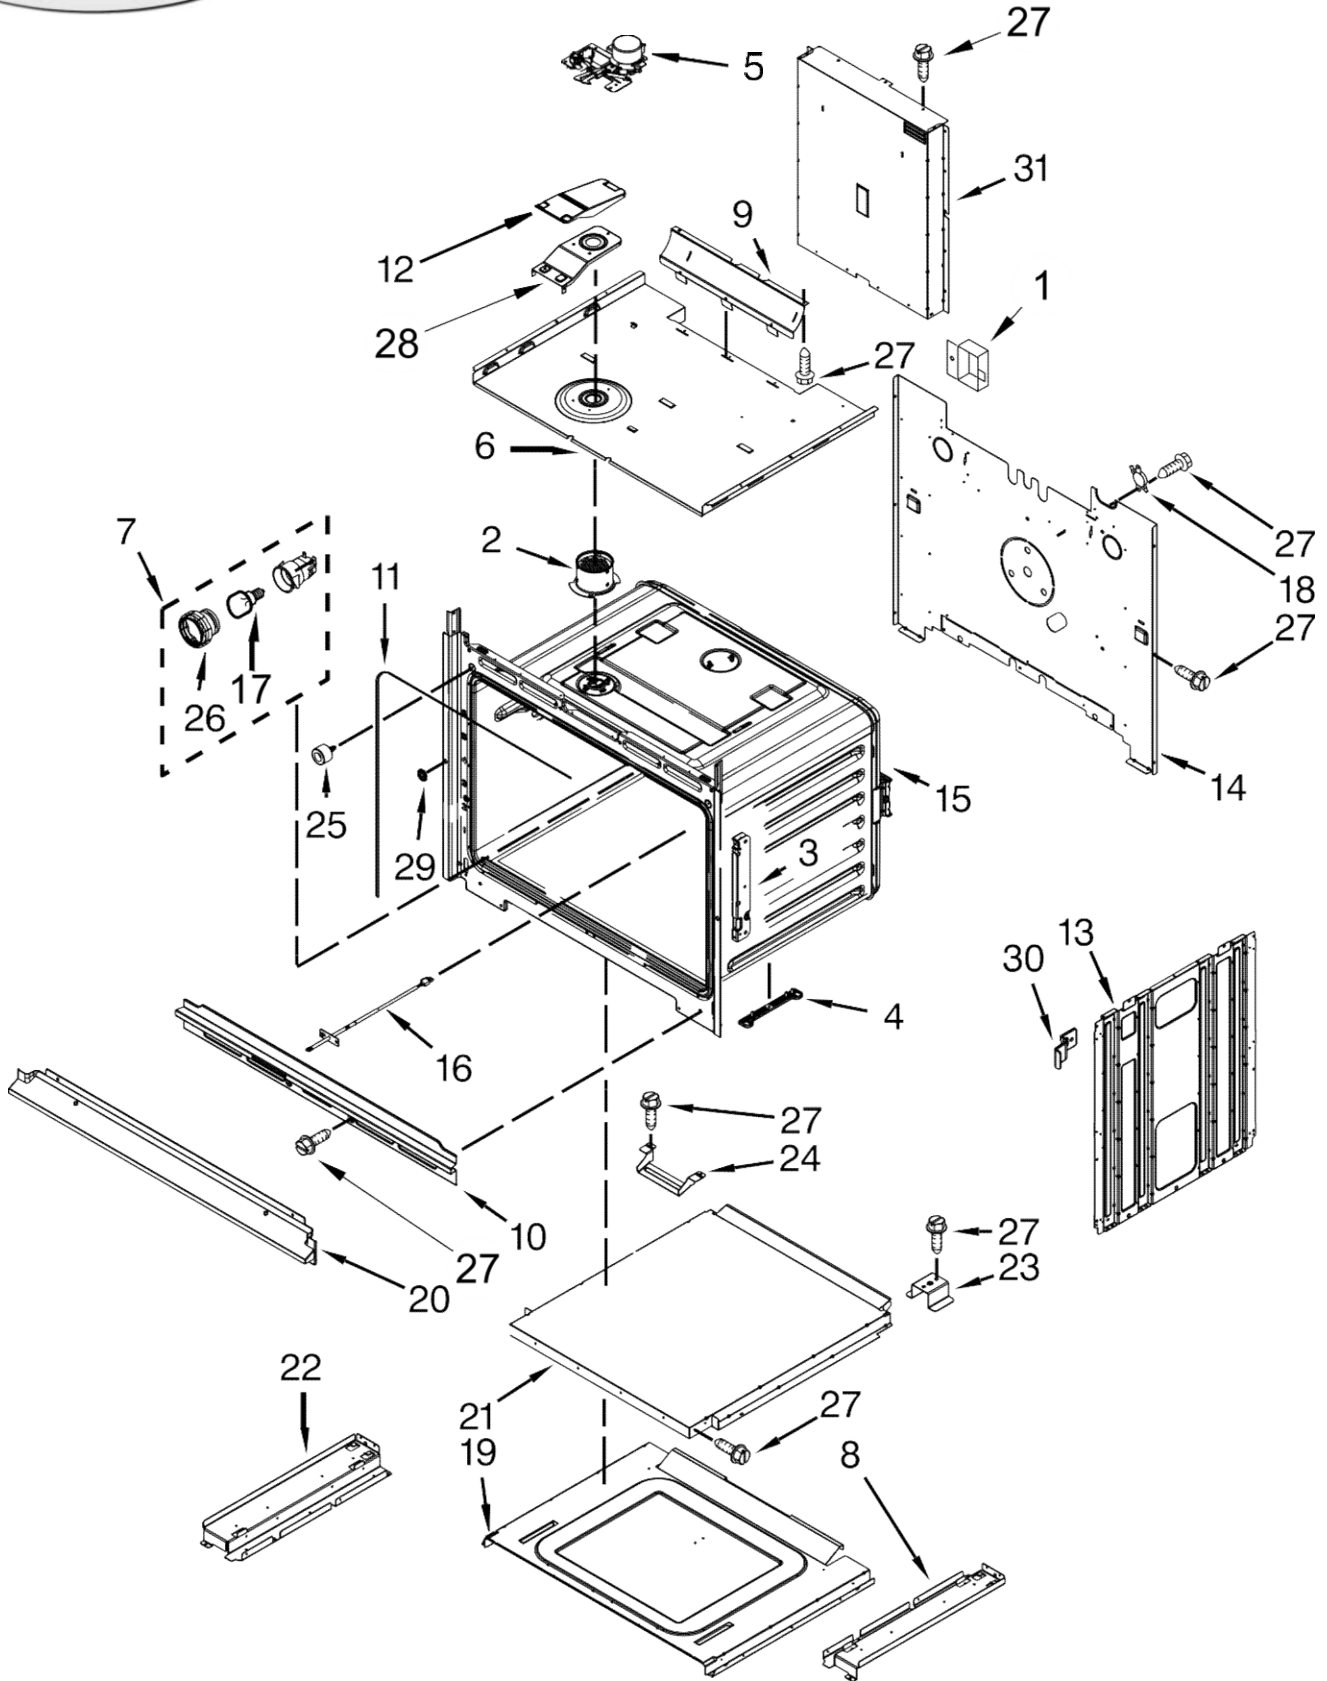

30" BUILT-IN ELECTRIC COMBINATION MICROWAVE WALL OVEN

MODELS:

WOC54EC0AB04 (Black)
WOC54EC0AW04 (White)
WOC54EC0AS04 (Stainless)

HORNO WOC54EC0AS04

HORNO WOC54EC0AS04

<u>Illus. No.</u>	<u>Part No.</u>	<u>Description</u>
1		Literature Parts
	W10796009	Guide, Use & Care (Oven)
	W10798191	Guide, Use & Care (Microwave Oven)
	W10696163	Instructions, Installation
	W10886884	Sheet, Tech
2	W10752316	Interface (Maxwell), User Board
3	W10878986	Assembly (Maxwell), Main Control
4	W10618105	Spacer, Lateral
5	W10669823	Blower
6	7101P403-60	Screw
7	W10412514	Board, Wide Interface
8	7101P426-60	Screw
9	7101P434-60	Screw
10	W10655463	Bracket, Blower (Left)
	W10655462	Bracket, Blower (Right)
11	4451758	Block, Foam
12	W10618126	Chassis, Back Divider

<u>Illus. No.</u>	<u>Part No.</u>	<u>Description</u>
13	W10318158	Chassis, Cover Top Front 30"
14	W10283031	Chassis, Cover Top Back 30"
15	W10655467	Chassis, Combo Side

<u>Illus. No.</u>	<u>Part No.</u>	<u>Description</u>
16		Assembly, Control Panel (Includes Overlay)
	W10812354	Black
	W10812355	White
	W10812356	Stainless
		FOLLOWING PARTS NOT ILLUSTRATED
	W10876818	Harness, Main
	W10389372	Harness, Fan & Turntable
	W10406103	Harness, Inverter
	W10371814	Harness, Interlock
	W10778562	Harness, Communication
	W10775068	Harness, Door Latch
	W10392129	Strap, Ground
	4450800	Screw, Grounding
	4448664	Clamp, Conduit
	313438	Clip, Harness
	4450950	Conduit, Combo

HORNO WOC54EC0AS04

HORNO WOC54EC0AS04

<u>Illus. No.</u>	<u>Part No.</u>	<u>Description</u>
1	8285593	Cover, Connector
2	W10282946	Tube, Vent
3	W10616802	Receiver, Hinge
4	W10618102	Spacer, Base
5	W10618131	Latch, Motorized
6	W10813743	Top, Chassis
7	W10734063	Assembly, Light
8	W10283021	Support, Base (Right)
9	W10641572	Deflector, Blower
10	W10283042	Vent, Combo Center
11	W10282960	Gasket
12	W10616810	Cover, Vent Exhaust
13	W10318190	Side, Chassis (Right)
14	W10813703	Back, Chassis
15		Liner, Oven (Not Serviceable)