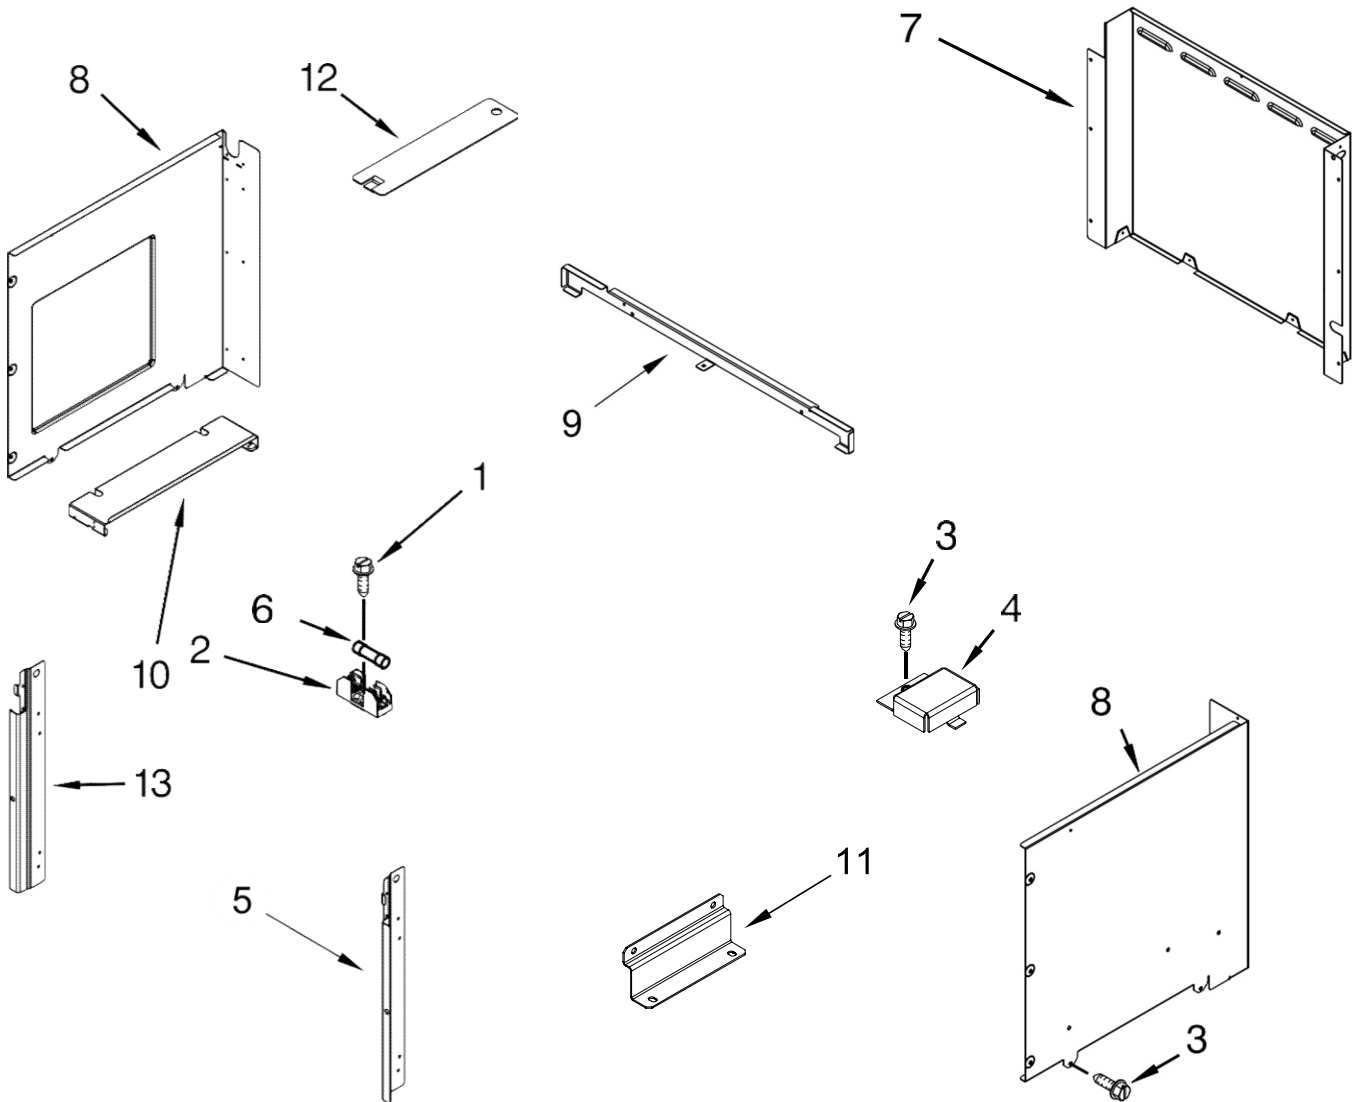

HORNO WOC54EC0AS04

Illus.
No. Part No. Description

- 1 461967720541 Turntable
- 2 W10367316 Ring, Turntable

Illus.
No. Part No. Description

- 3 W10545578 Drive, Turntable
- 4 461967451001 Plate, Cover

HORNO WOC54EC0AS04