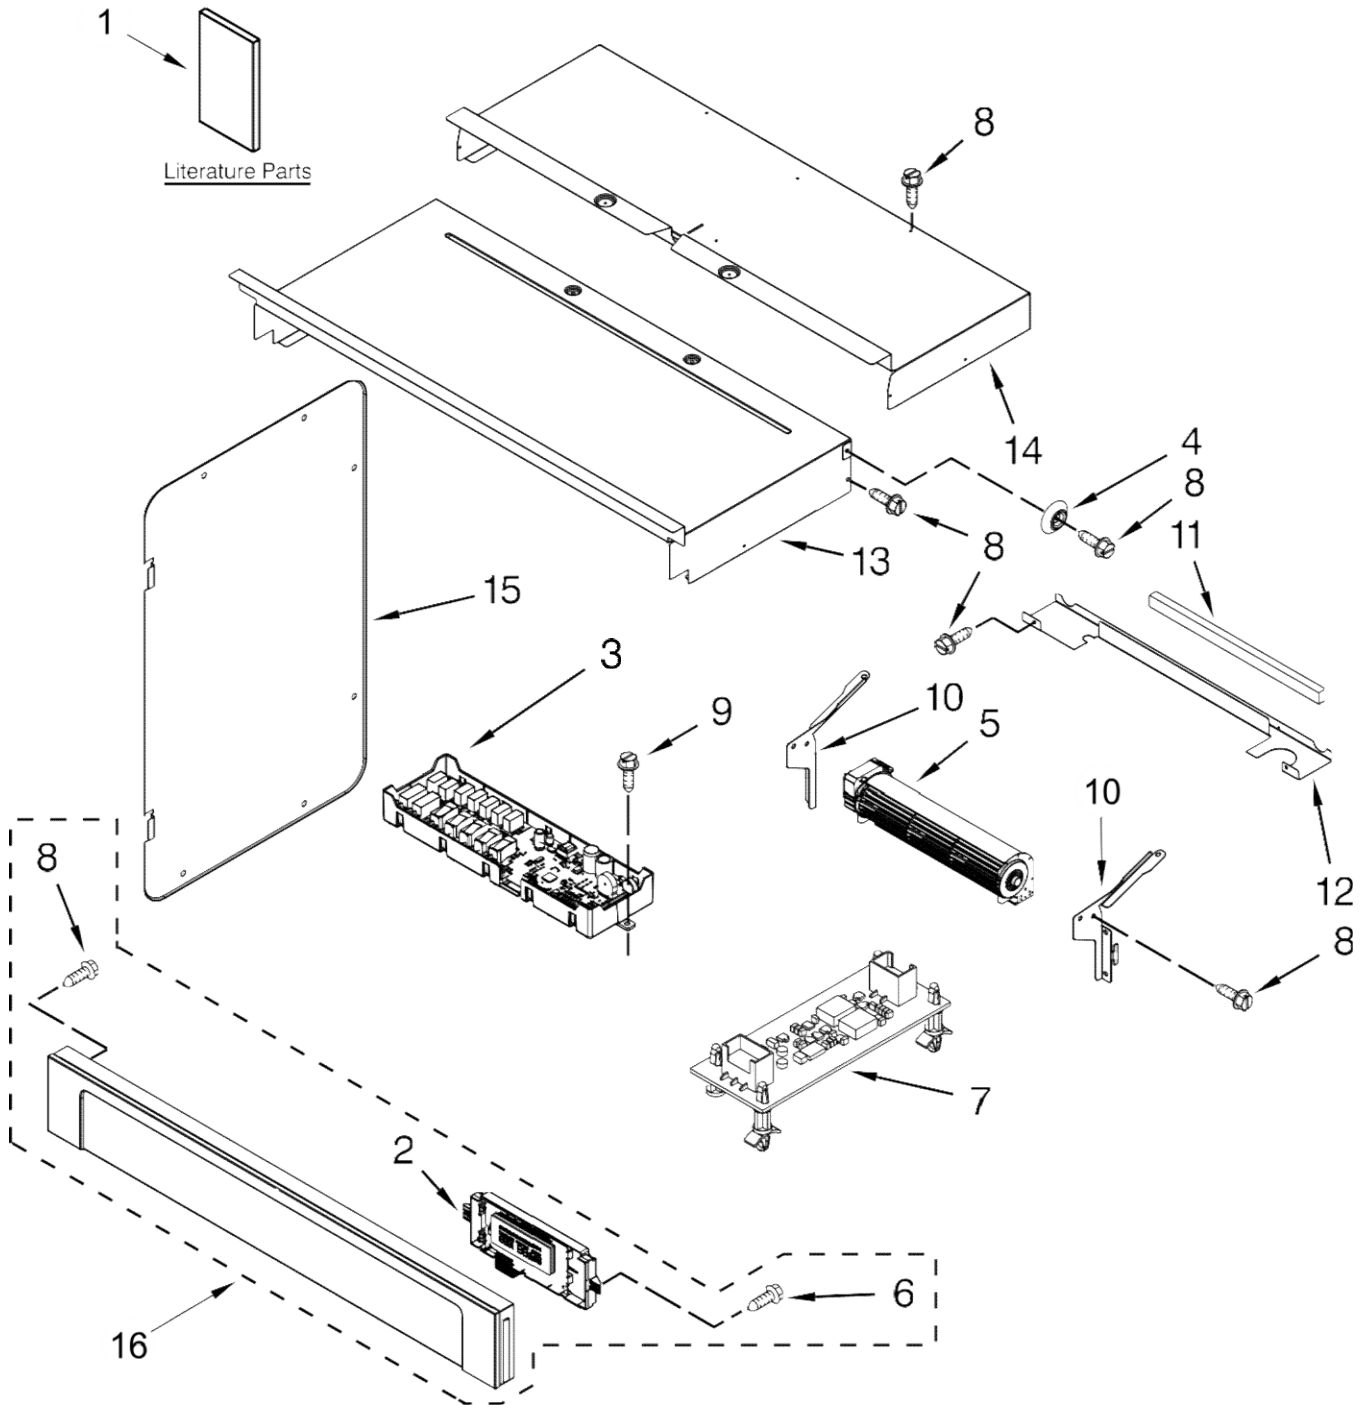

30" BUILT-IN ELECTRIC COMBINATION MICROWAVE WALL OVEN

MODELS:

WOC54EC0AB04 (Black)
WOC54EC0AW04 (White)
WOC54EC0AS04 (Stainless)

HORNO WOC54EC0AS04

HORNO WOC54EC0AS04

<u>Illus. No.</u>	<u>Part No.</u>	<u>Description</u>
1		Literature Parts
	W10796009	Guide, Use & Care (Oven)
	W10798191	Guide, Use & Care (Microwave Oven)
	W10696163	Instructions, Installation
	W10886884	Sheet, Tech
2	W10752316	Interface (Maxwell), User Board
3	W10878986	Assembly (Maxwell), Main Control
4	W10618105	Spacer, Lateral
5	W10669823	Blower
6	7101P403-60	Screw
7	W10412514	Board, Wide Interface
8	7101P426-60	Screw
9	7101P434-60	Screw
10	W10655463	Bracket, Blower (Left)
	W10655462	Bracket, Blower (Right)
11	4451758	Block, Foam
12	W10618126	Chassis, Back Divider

<u>Illus. No.</u>	<u>Part No.</u>	<u>Description</u>
13	W10318158	Chassis, Cover Top Front 30"
14	W10283031	Chassis, Cover Top Back 30"
15	W10655467	Chassis, Combo Side

<u>Illus. No.</u>	<u>Part No.</u>	<u>Description</u>
16		Assembly, Control Panel (Includes Overlay)
	W10812354	Black
	W10812355	White
	W10812356	Stainless
		FOLLOWING PARTS NOT ILLUSTRATED
	W10876818	Harness, Main
	W10389372	Harness, Fan & Turntable
	W10406103	Harness, Inverter
	W10371814	Harness, Interlock
	W10778562	Harness, Communication
	W10775068	Harness, Door Latch
	W10392129	Strap, Ground
	4450800	Screw, Grounding
	4448664	Clamp, Conduit
	313438	Clip, Harness
	4450950	Conduit, Combo

HORNO WOC54EC0AS04

HORNO WOC54EC0AS04

<u>Illus. No.</u>	<u>Part No.</u>	<u>Description</u>
1	8285593	Cover, Connector
2	W10282946	Tube, Vent
3	W10616802	Receiver, Hinge
4	W10618102	Spacer, Base
5	W10618131	Latch, Motorized
6	W10813743	Top, Chassis
7	W10734063	Assembly, Light
8	W10283021	Support, Base (Right)
9	W10641572	Deflector, Blower
10	W10283042	Vent, Combo Center
11	W10282960	Gasket
12	W10616810	Cover, Vent Exhaust
13	W10318190	Side, Chassis (Right)
14	W10813703	Back, Chassis
15		Liner, Oven (Not Serviceable)