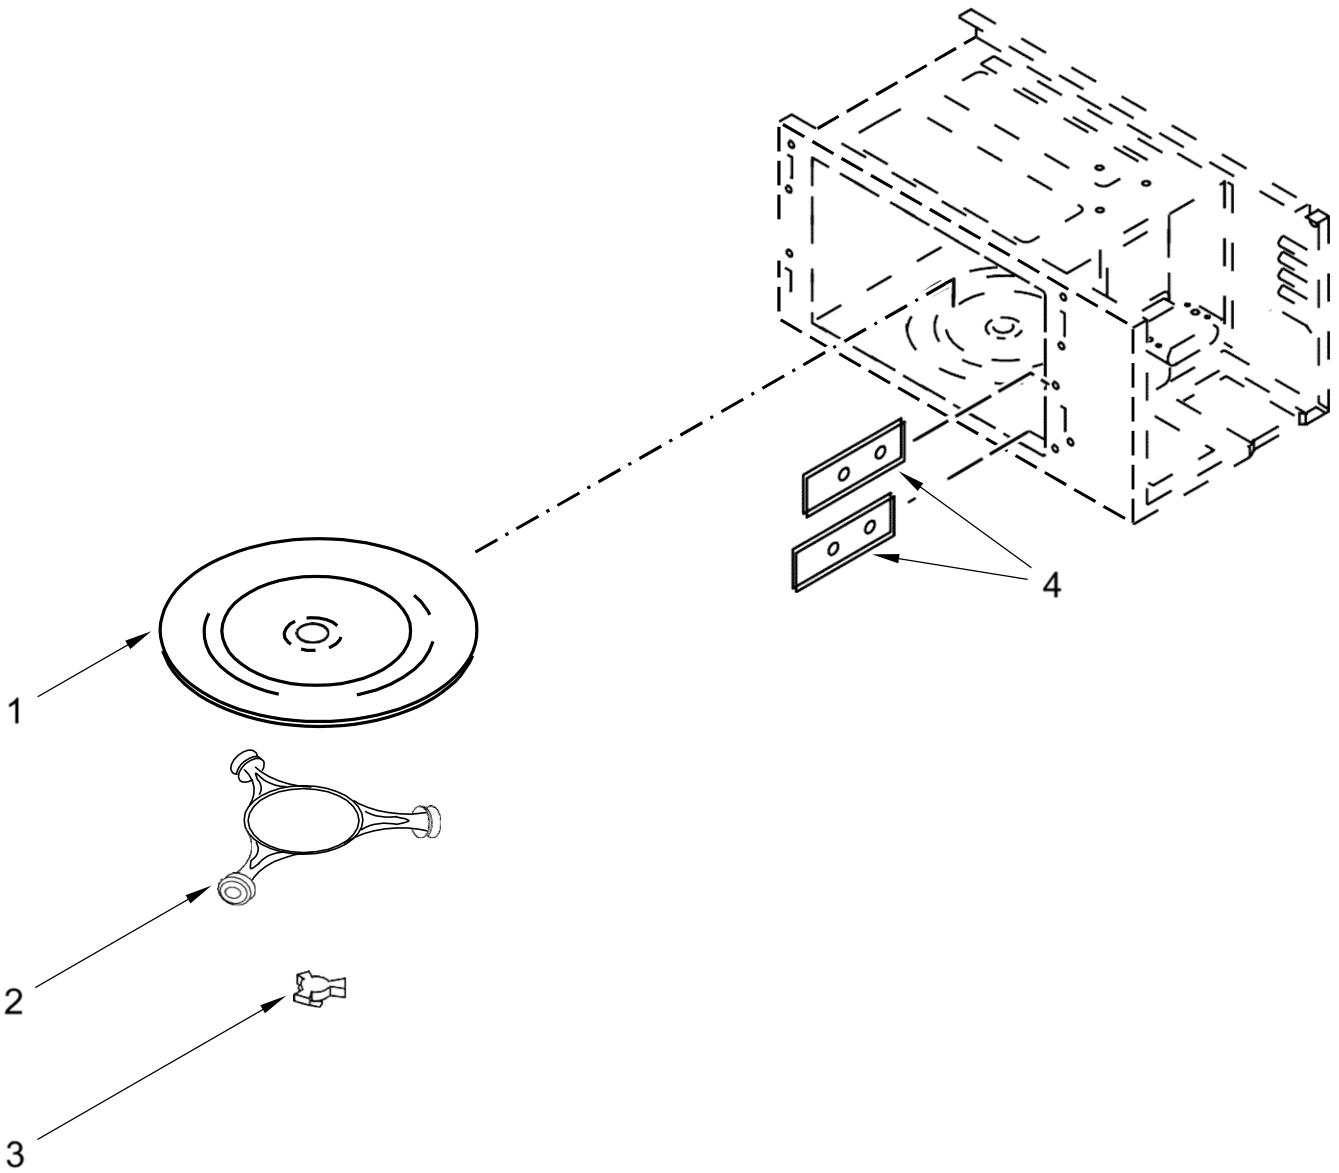

HORNO WOC54EC0AS04

Illus.
No. Part No. Description

- 1 461967720541 Turntable
- 2 W10367316 Ring, Turntable

Illus.
No. Part No. Description

- 3 W10545578 Drive, Turntable
- 4 461967451001 Plate, Cover