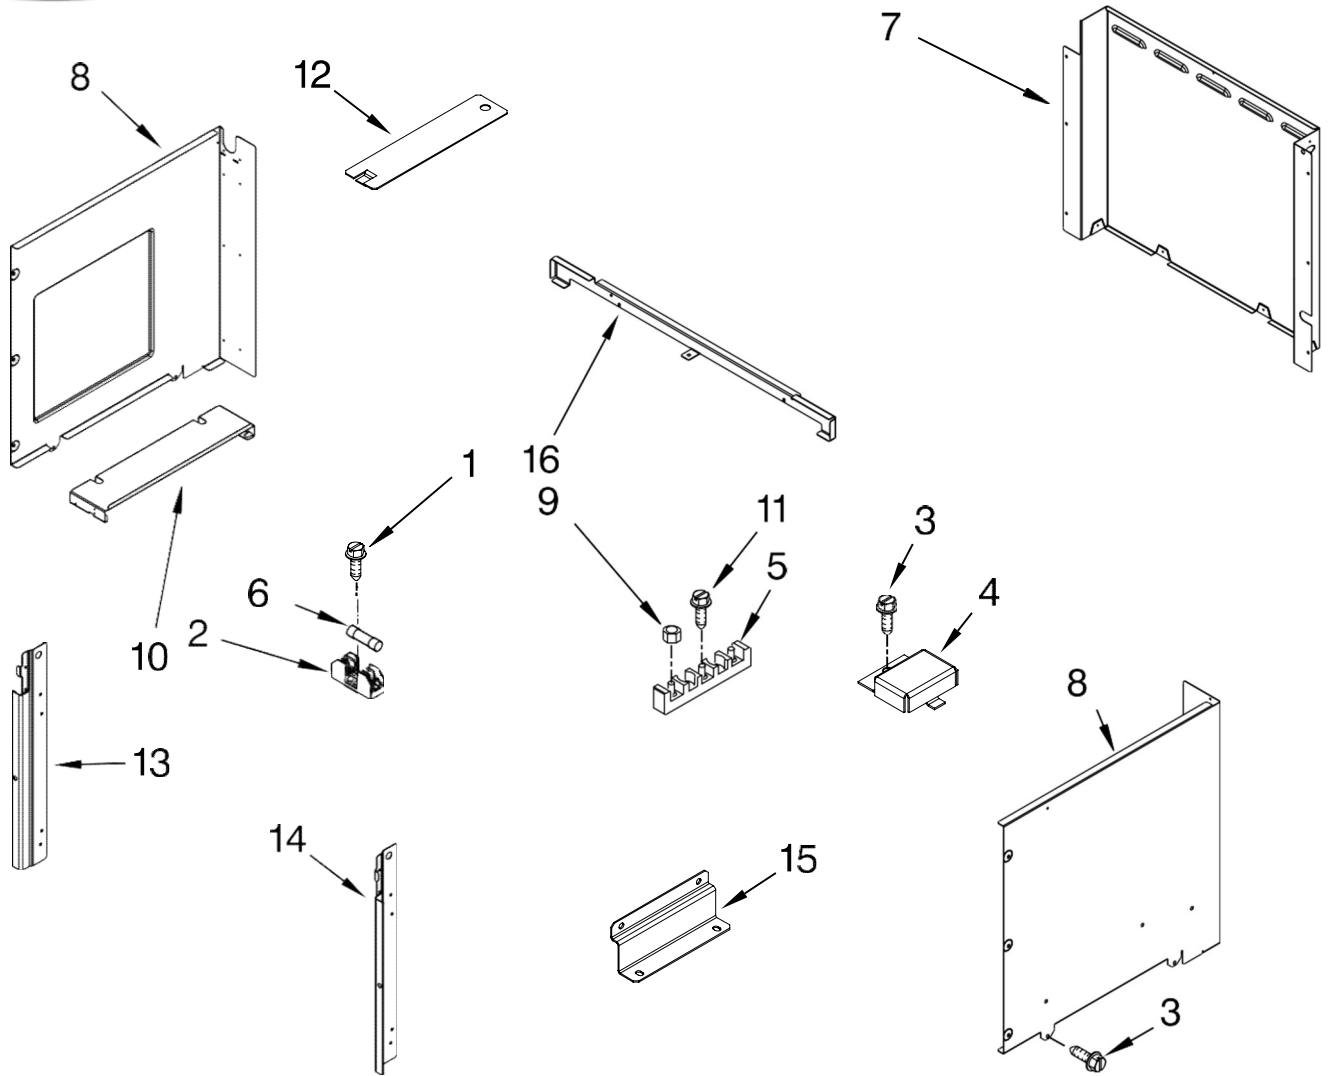

HORNO WOC54EC0AW00

Illus. No.	Part No.	DESCRIPTION
1	4449154	Screw
2	4454949	Holder, Fuse
3	4448040	Screw
4	8285593	Cover, Connector
5	7401P038-60	Block, Terminal
6	W10017410	Fuse
7	W10283000	Chassis, Back Combo

Illus. No.	Part No.	DESCRIPTION
8		Side, Combo
	W10283029	Right
	W10283028	Left
9	7103P027-60	Nut, Terminal Block
10	W10356644	Support, Microwave Module

Illus. No.	Part No.	DESCRIPTION
11	3400080	Screw
12	W10356437	Cover, Slot Module
13	W10360516	Rail, LH
14	W10360518	Rail, RH
15	W10283024	Side, Bracket
16	W10283022	Support, Crossbar