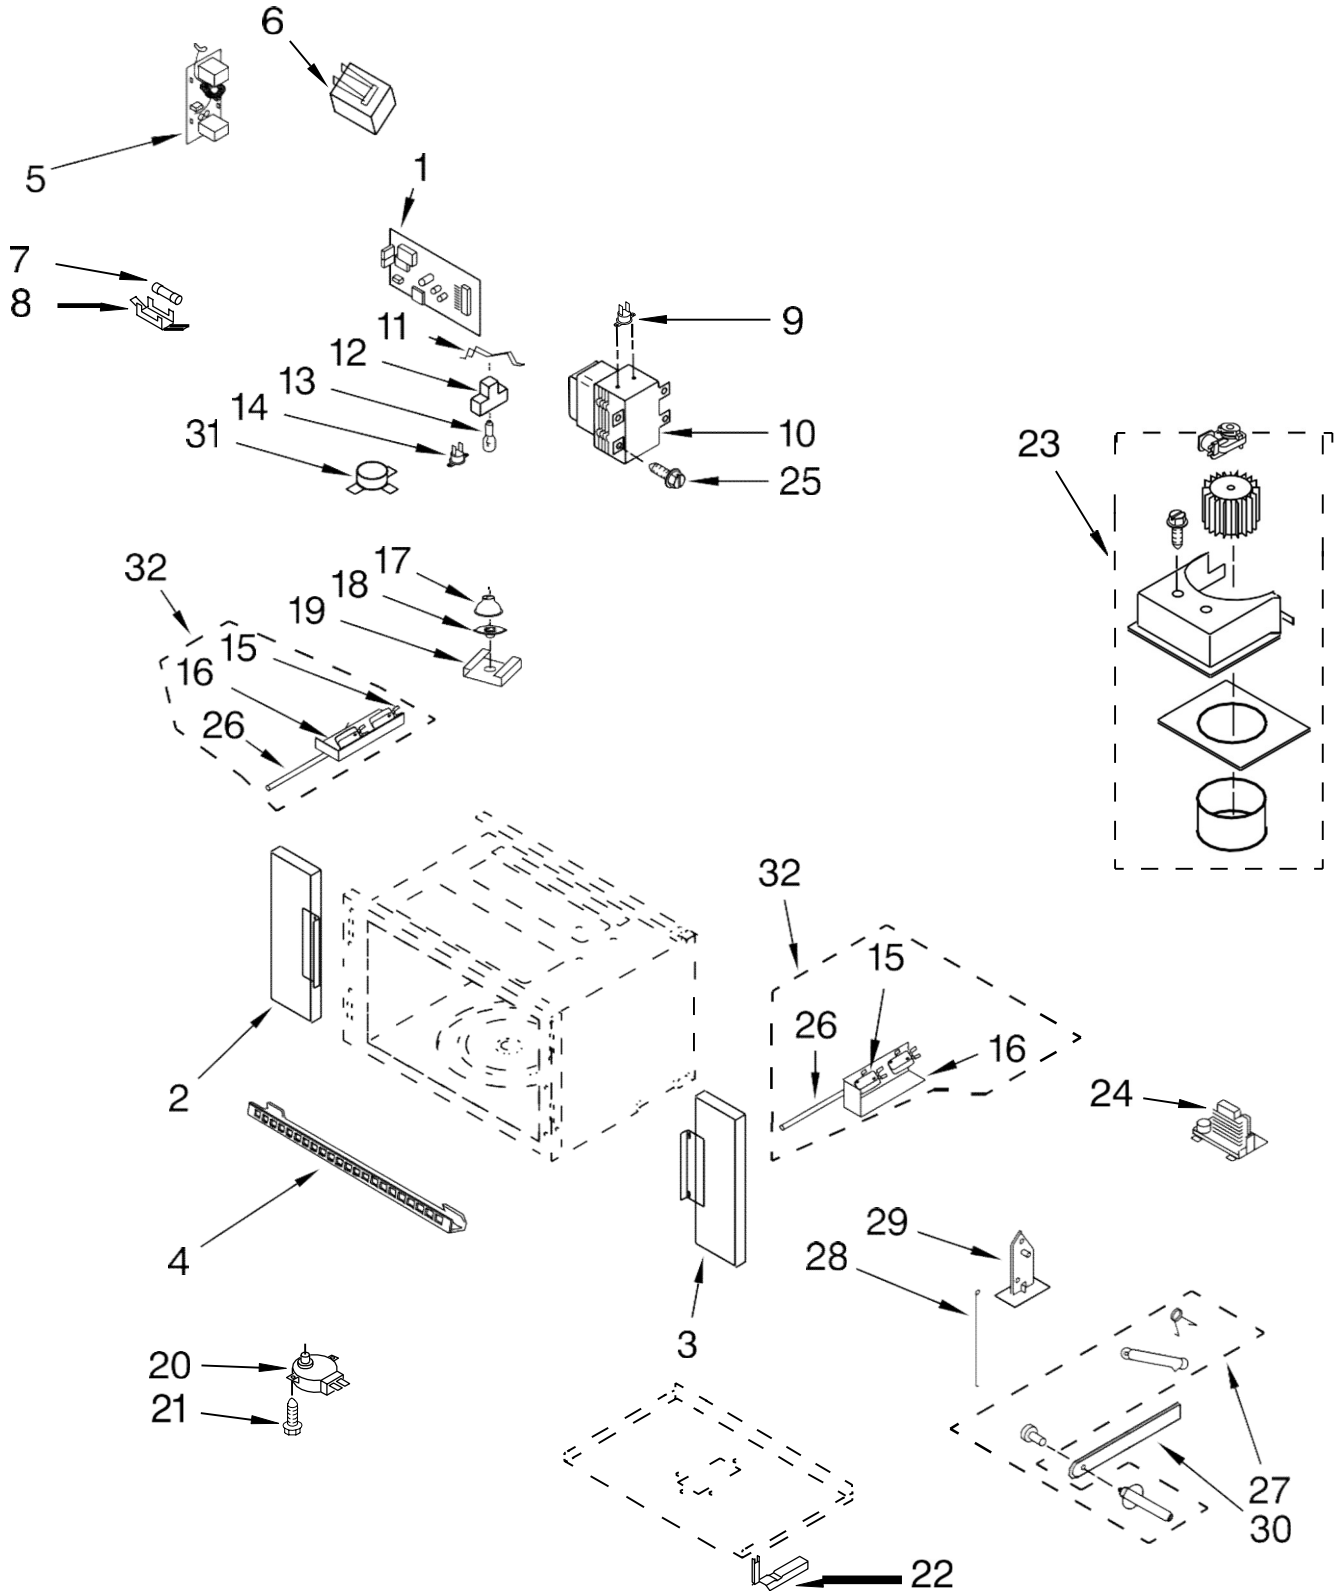

HORNO WOC54EC0AW00

HORNO WOC54EC0AW00

Illus. No.	Part No.	DESCRIPTION
1	W10486188	Control, Electric
2	W10486208	Trim, Side Left
3	W10486209	Trim, Side Right
4	W10486211	Vent, Top
5	W10486187	Noise Filter
6	8205692	Transformer
7	4375321	Fuse
8	4375231	Block, Fuse
9	W10287986	Thermostat
10	W10120113	Magnetron
11	W10475855	Spring, Lamp

Illus. No.	Part No.	DESCRIPTION
12	8205658	Housing, Lamp
13	W10287972	Lamp
14	W10389447	Thermostat
15	W10330566	Switch
16	8205683	Holder, Switch
17	4375320	Reflector
18	4375318	Lens, Lamp
19	W10120231	Clip, Spring
20	W10287967	Motor, Turntable
21	4375202	Screw
22	W10120478	Hinge, Door

Illus. No.	Part No.	DESCRIPTION
23	W10330572	Blower Assembly
24	W10120229	Inverter
25	W10130890	Screw
26	W10120235	Rod, Release
27	W10128850	Kit, Arm Hinge
28	8205704	Spring
29	8205686	Support
30	W10120236	Arm
31	W10475857	Sensor, Humidity
32	W10358241	Harness