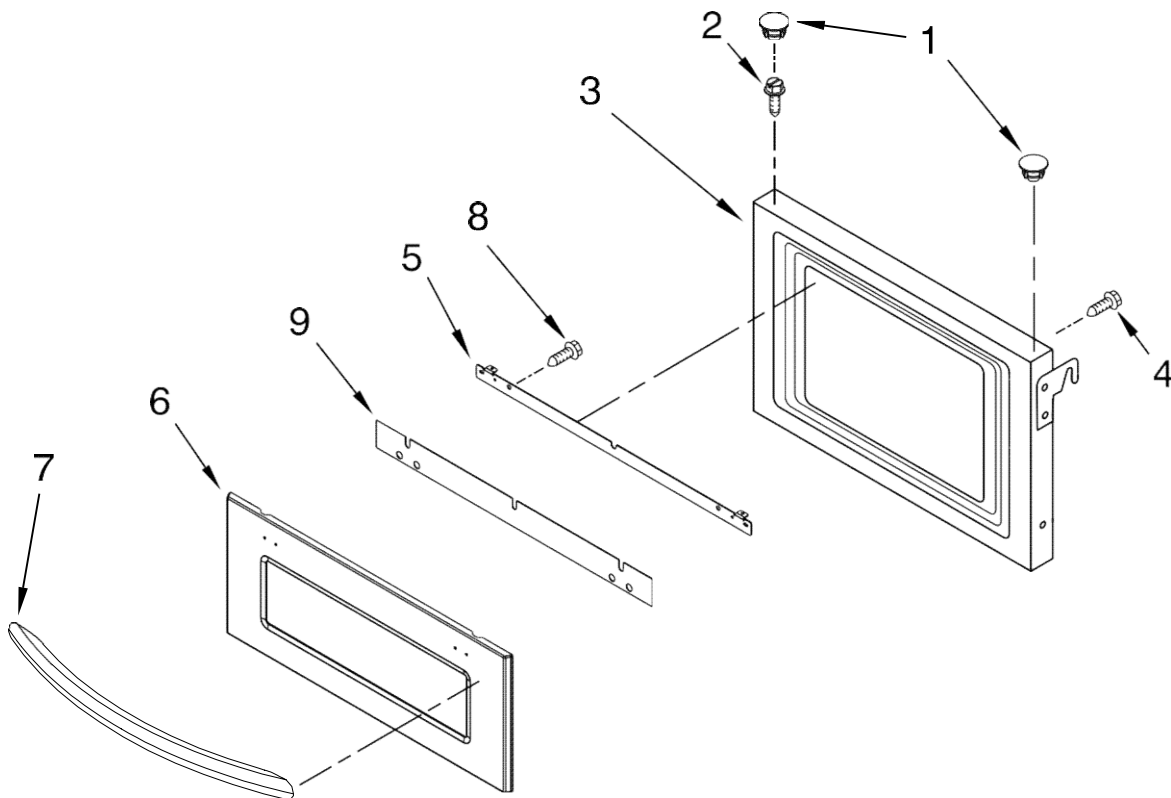

HORNO WOC54EC0AW00

Illus. No.	Part No.	DESCRIPTION
1	8304588BL	Cap, Screw
2	4449040	Screw
3	W10486210	Door, Inner
4	4449154	Screw (4)
5	W10407600	Bracket, Door
6		Door, Outer Glass Kit
	W10352610	Black
	W10352611	White
	W10329466	Stainless
7		Handle, Door
	W10327379	Black
	W10327380	White
	W10317136	Stainless
8	W10143304	Screw
9	W10359769	Foam, Handle