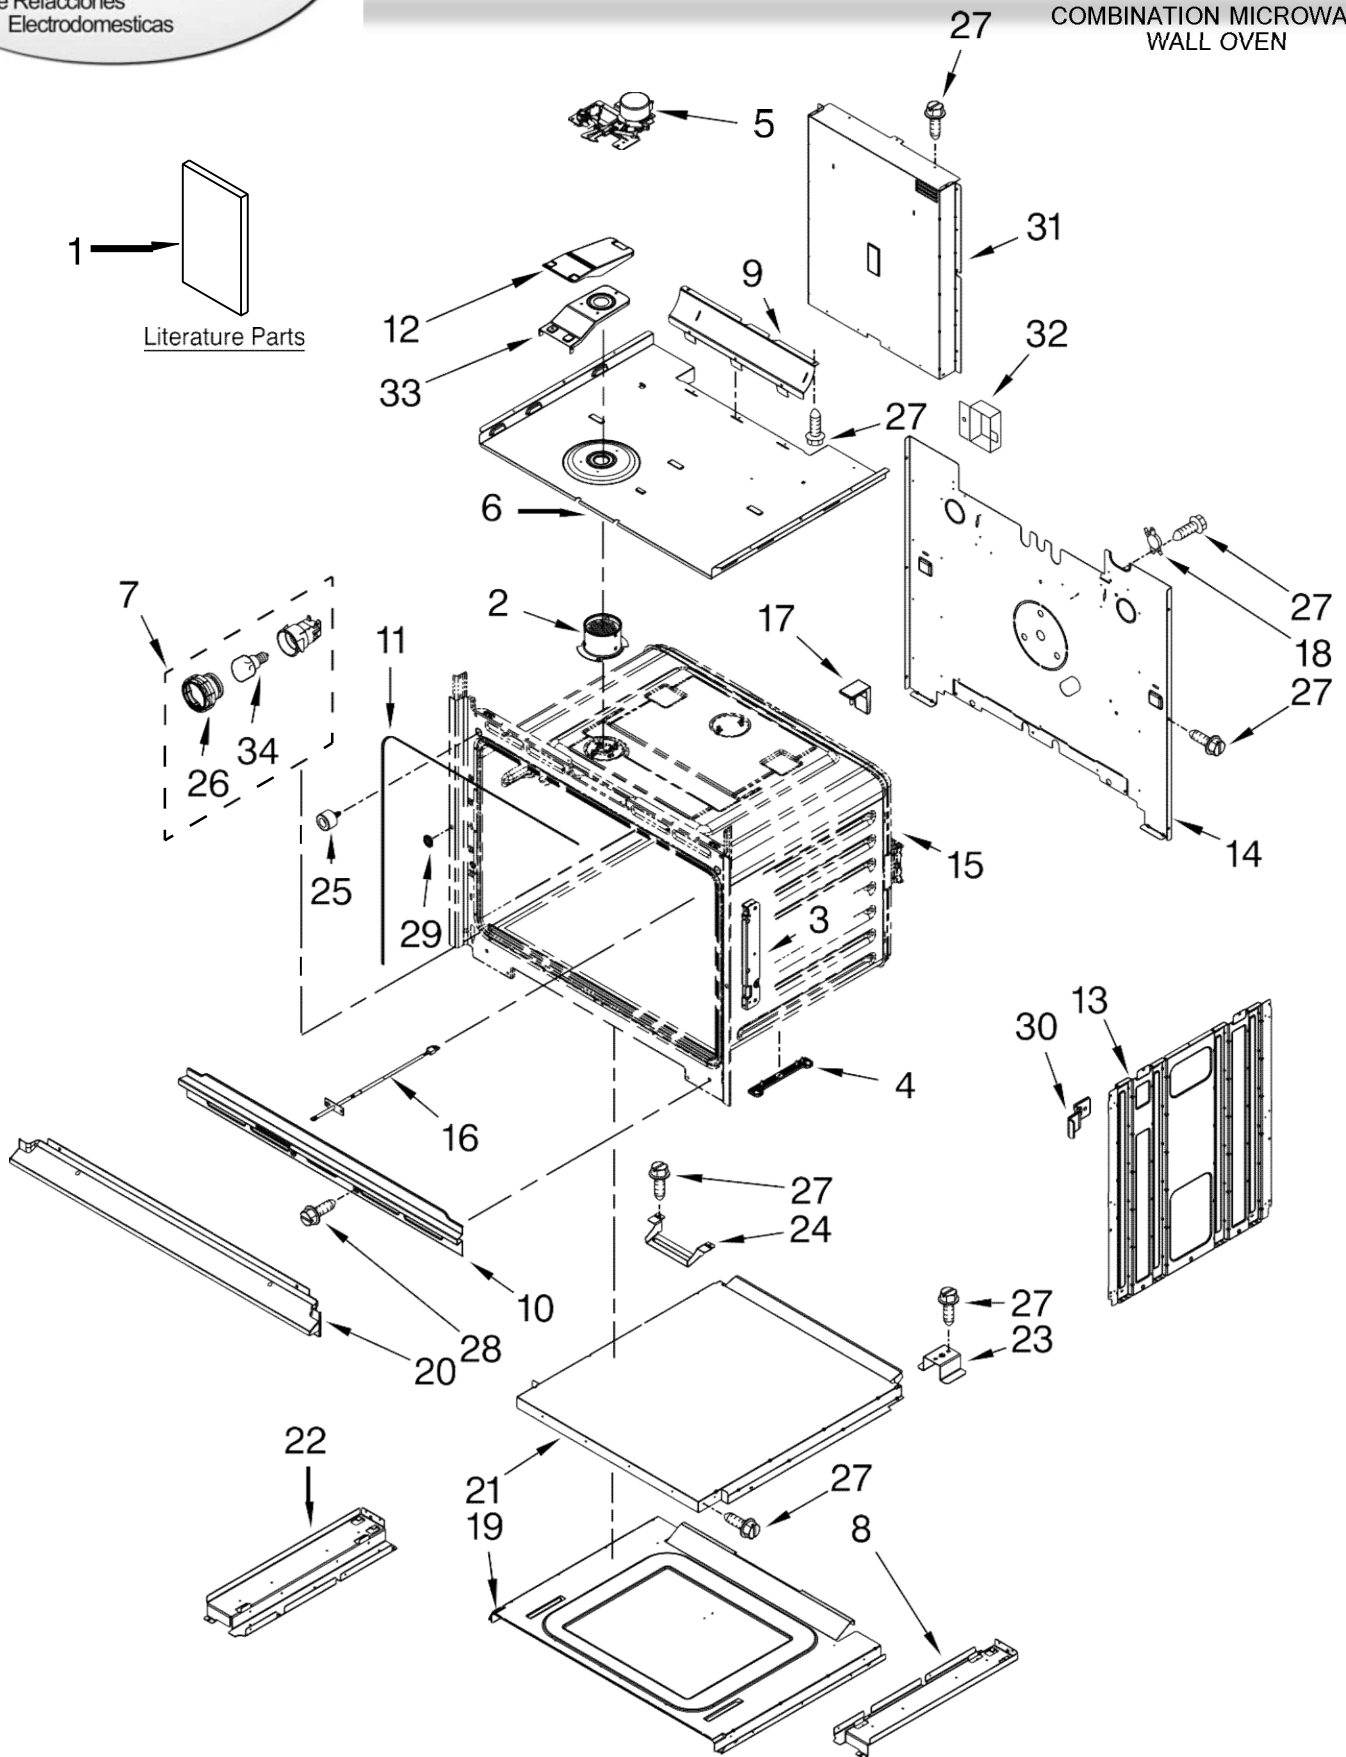

HORNO WOC54EC0AW00

COMBINATION MICROWAVE WALL OVEN

FOR ORDERING INFORMATION REFER TO PARTS PRICE LIST

HORNO WOC54EC0AW00

Illus. No.	Part No.	DESCRIPTION
1		Literature Parts
	W10351241	Installation Instructions
	W10354187	Use & Care Guide
	W10425195	Tech Sheet English
2	W10282946	Tube, Cavity Vent
3	W10282975	Receiver, Hinge
4	W10318220	Spacer, Base
5	W10314880	Latch, Motorized
6	W10282980	Top, Chassis
7	W10260262	Light, Indicator
8	W10283021	Support, Base RH
9	W10351258	Bracket, Blower Deflector
10	W10283042	Vent, Combo Center
11	W10282960	Gasket
12	W10282985	Exhaust, Vent Cover

Illus. No.	Part No.	DESCRIPTION
13	W10318190	Side, Chassis
14	W10282990	Back, Chassis
15		Liner, Oven (Not Serviceable)
16	7430P043-60	Sensor
17	W10392683	Bumper, Rail
18	4449751	Thermostat
19	W10282900	Base, Chassis
20		Assembly, Bottom Vent
	W10327373	Black
	W10351279	Stainless
21	W10283008	Chassis, Bottom Duct
22	W10283020	Support, Base LH
23	W10213759	Support, Air Channel
24	W10351308	Chassis, Bottom Duct Spacer
25	W10351278	Bumper & Screw