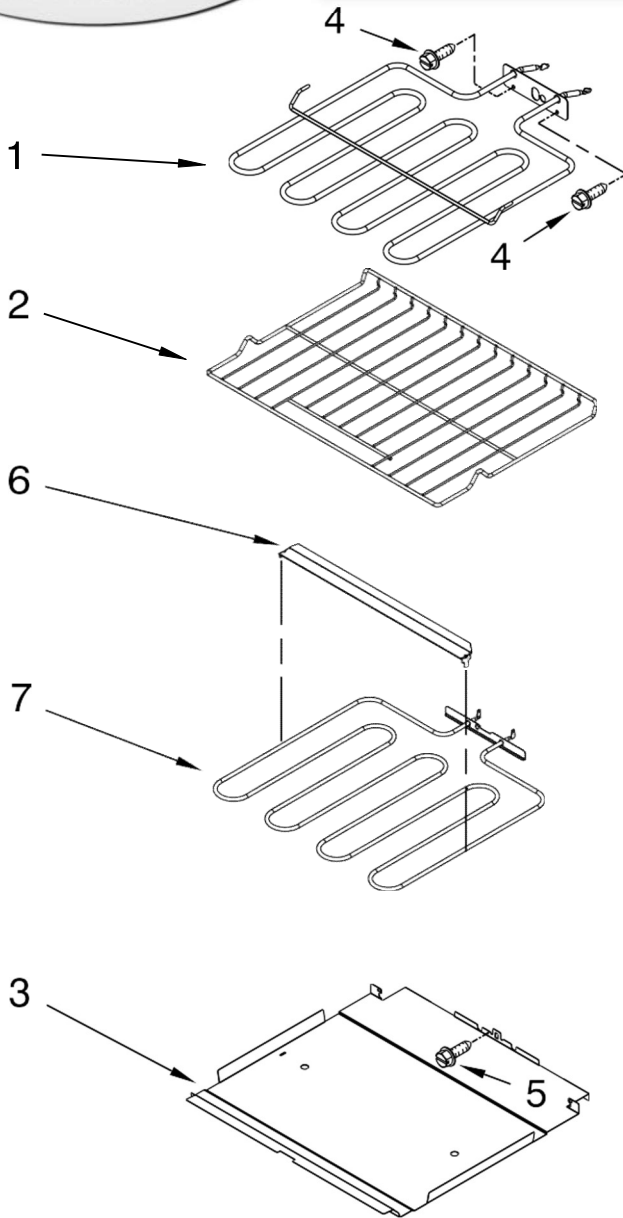

HORNO WOC54EC0AW00

Illus. No.	Part No.	DESCRIPTION

1	W10260252	Element, Broil
2	W10317430	Rack, Oven
3	W10318198	Tray, Hidden Bake
4	7101P376-60	Screw
5	7101P426-60	Screw
6	W10282957	Tray, Hidden Bake Crossbar
7	W10282948	Element, Bake