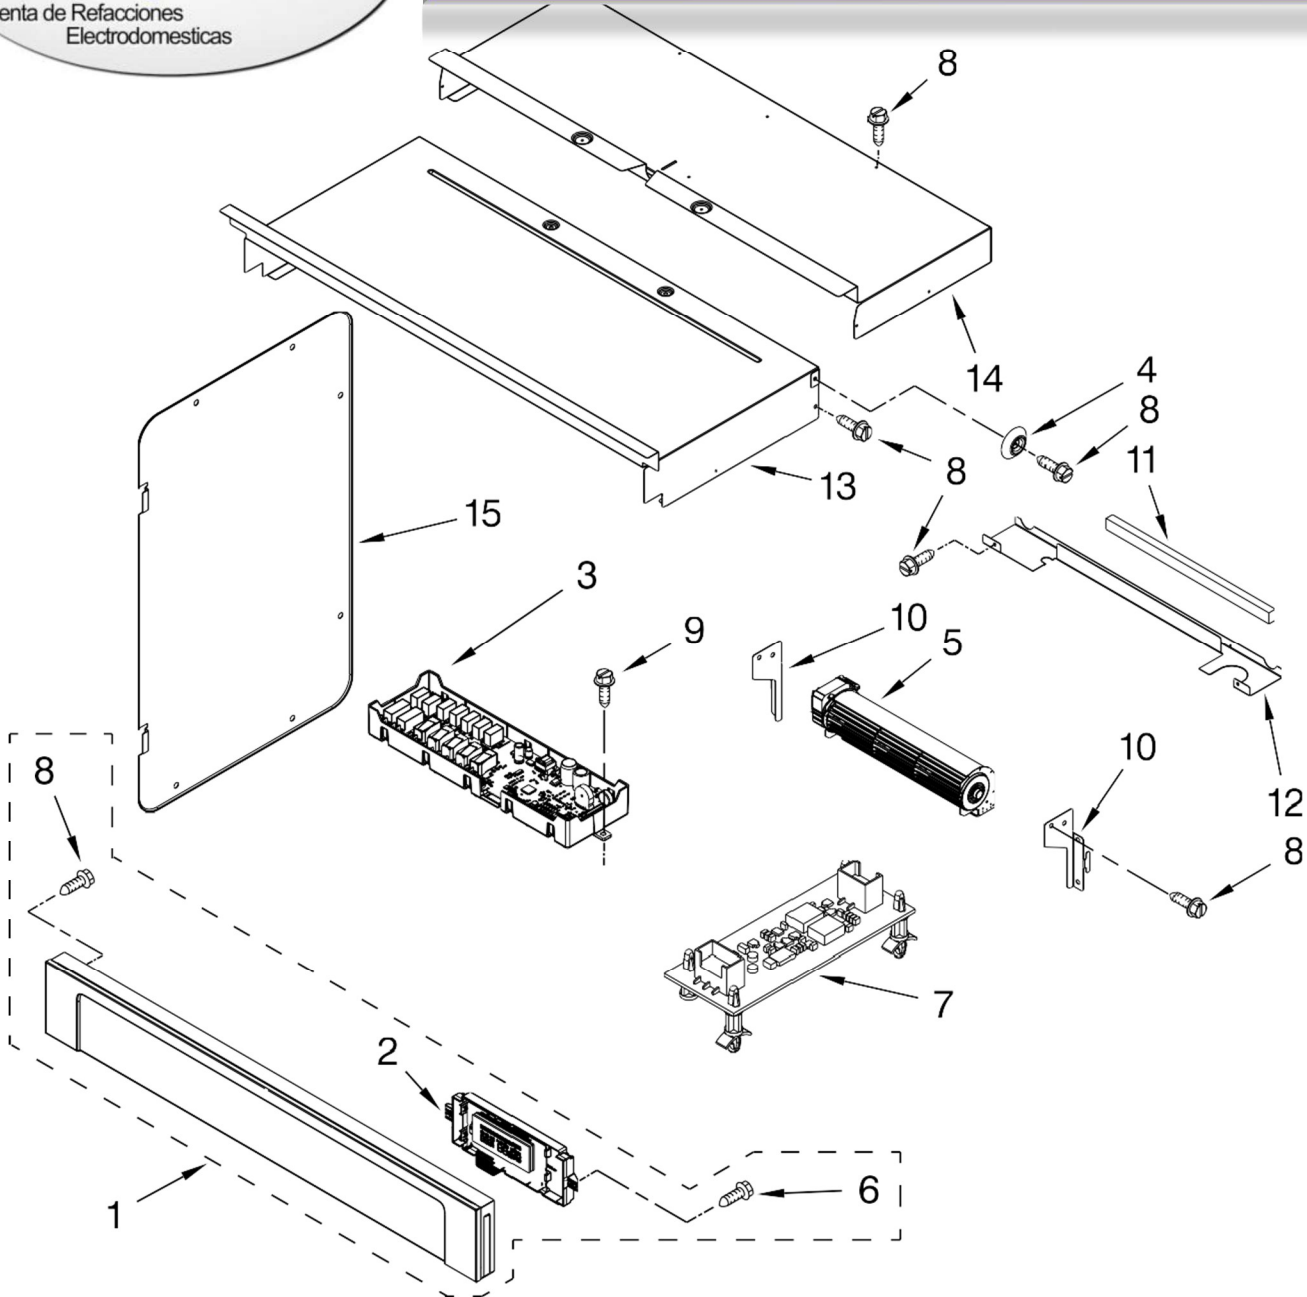

HORNO WOC54EC0AW00

Illus. No.	Part No.	DESCRIPTION
1		Assembly, Control Panel (Includes Overlay)
	W10329415	Black
	W10329416	White
	W10329414	Stainless
2	W10286216	Board, MRC2 Display
3	W10286219	Board, MRC2 Main

Illus. No.	Part No.	DESCRIPTION
4	W10363824	Spacer, Lateral
5	W10286217	Blower
6	7101P403-60	Screw
7	W10412514	Board, Interface Wide
8	7101P426-60	Screw
9	7101P434-60	Screw
10	W10351257	Bracket, Blower Left
	W10283078	Right

Illus. No.	Part No.	DESCRIPTION
11	4451758	Block, Foam
12	W10318191	Chassis, Divider Back
13	W10318158	Chassis, Cover Top Front 30"
14	W10283031	Chassis, Cover Top Back 30"
15	W10283033	Chassis, Side

FOR ORDERING INFORMATION REFER TO PARTS PRICE LIST