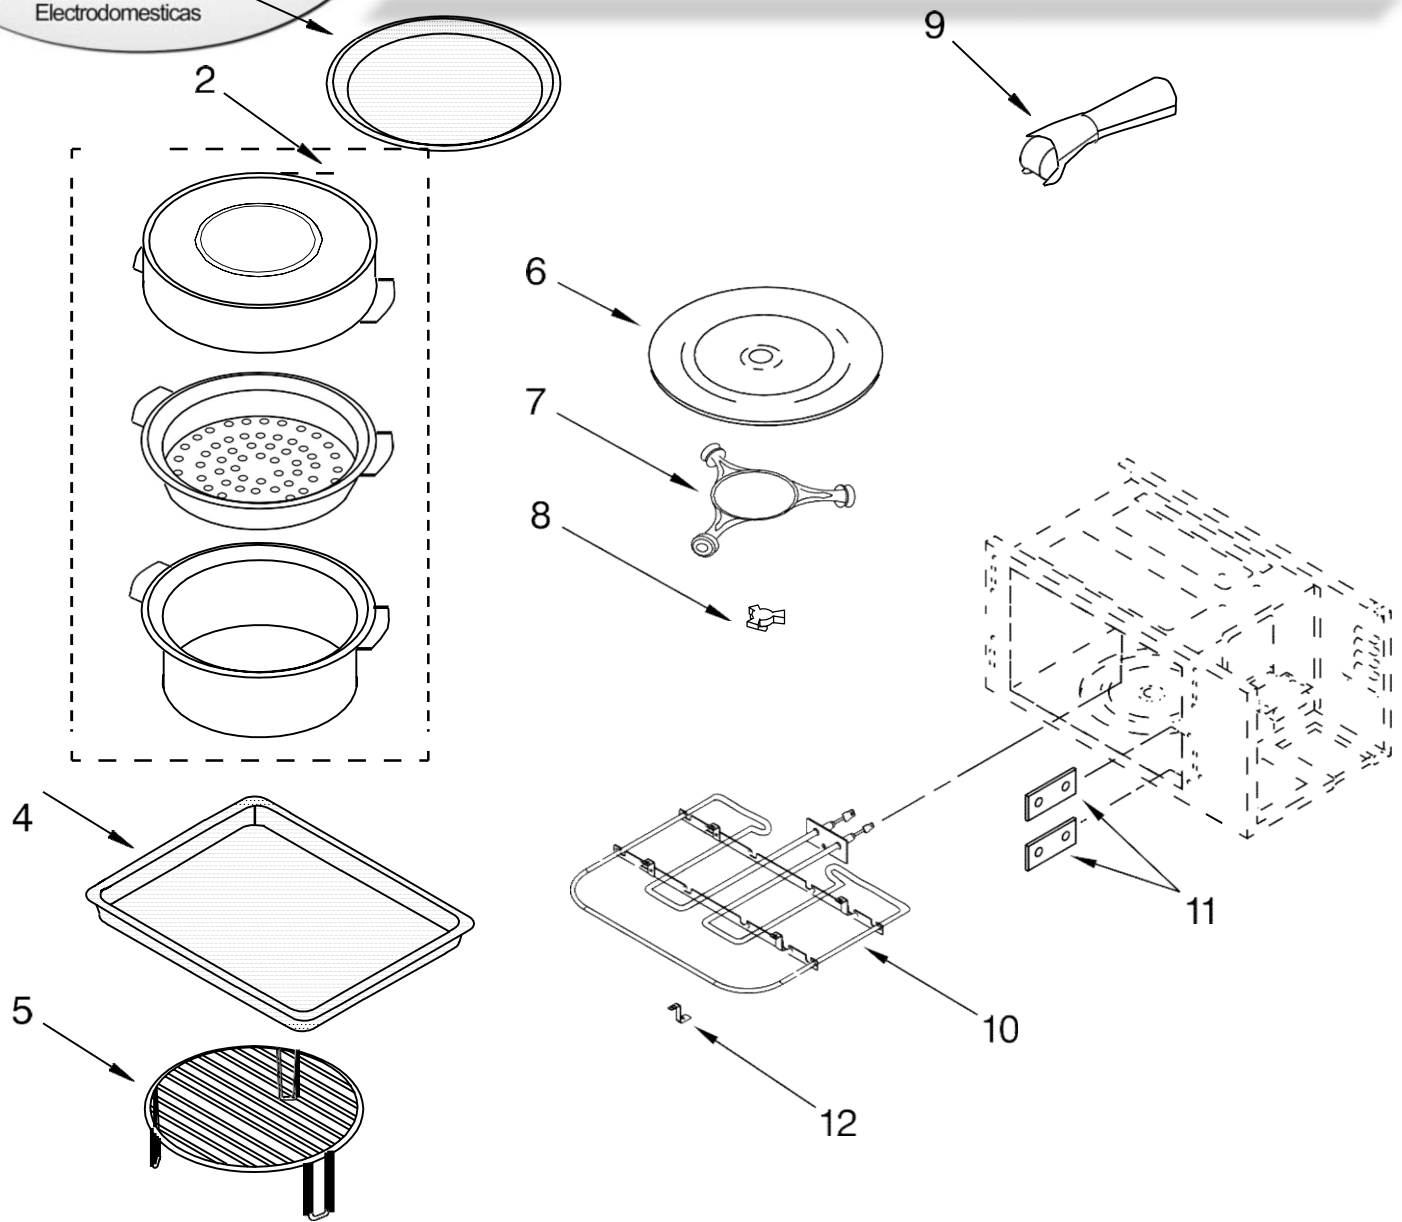

HORNO WOC54EC0AW00

Illus. No.	Part No.	DESCRIPTION

1	W10120480	Crisp Plate
2	W10120484	Steamer
4	W10120486	Plate, Baking
5	W10120483	Rack
6	4375274	Turntable
7	W10486179	Ring
8	8205677	Drive, Turn Table
9	W10120481	Handle, Pan
10	W10120226	Grill Heater
11	W10120230	Cover, Plates (2)
12	W10120232	Bracket, Mounting