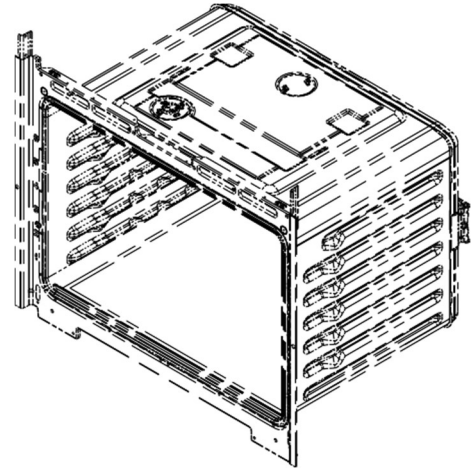

HORNO WOC54EC0AW00

Illus. No.	Part No.	DESCRIPTION

1	W10260252	Element, Broil
2	W10317430	Rack, Oven
3	W10318198	Tray, Hidden Bake
4	7101P376-60	Screw
5	7101P426-60	Screw
6	W10282957	Tray, Hidden Bake Crossbar
7	W10282948	Element, Bake