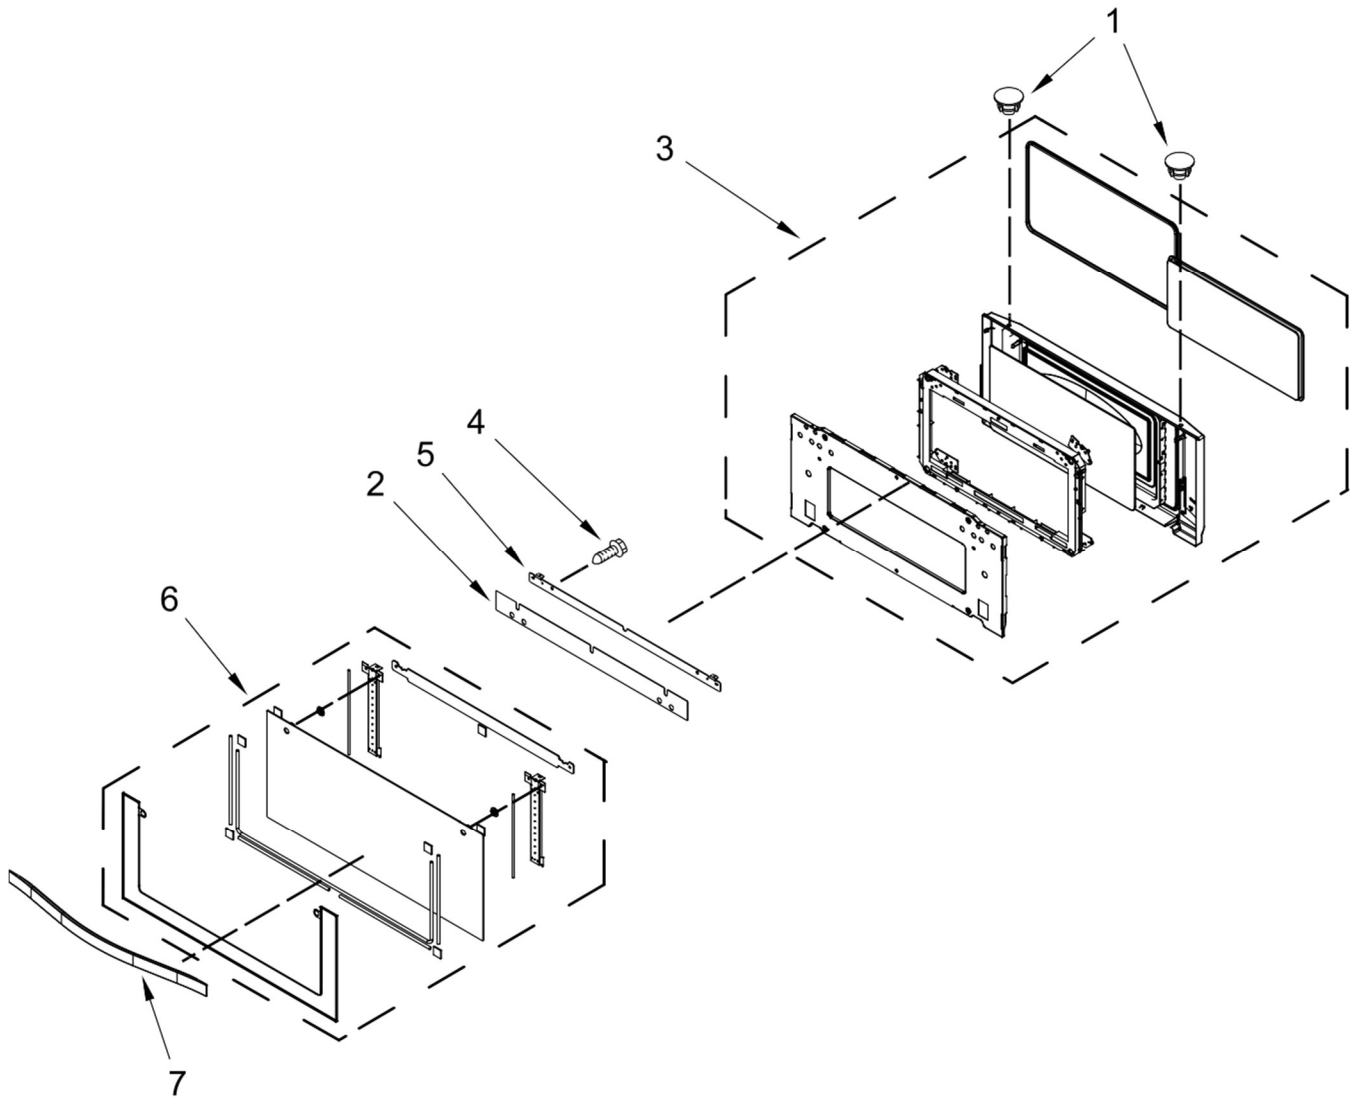

HORNO WOC54EC0AW02

HORNO WOC54EC0AW02

<u>Illus. No.</u>	<u>Part No.</u>	<u>Description</u>
1	8304588BL	Cap, Screw
2	W10359769	Foam, Handle
3	W10687342	Assembly, Inner Door
4	7101P338-60	Screw
5	W10407600	Bracket, Door

<u>Illus. No.</u>	<u>Part No.</u>	<u>Description</u>
6		Assembly, Outer Door
	W10352610	Black
	W10352611	White
	W10329466	Stainless

<u>Illus. No.</u>	<u>Part No.</u>	<u>Description</u>
7		Assembly, Handle
	W10327379	Black
	W10327380	White
	W10317136	Stainless