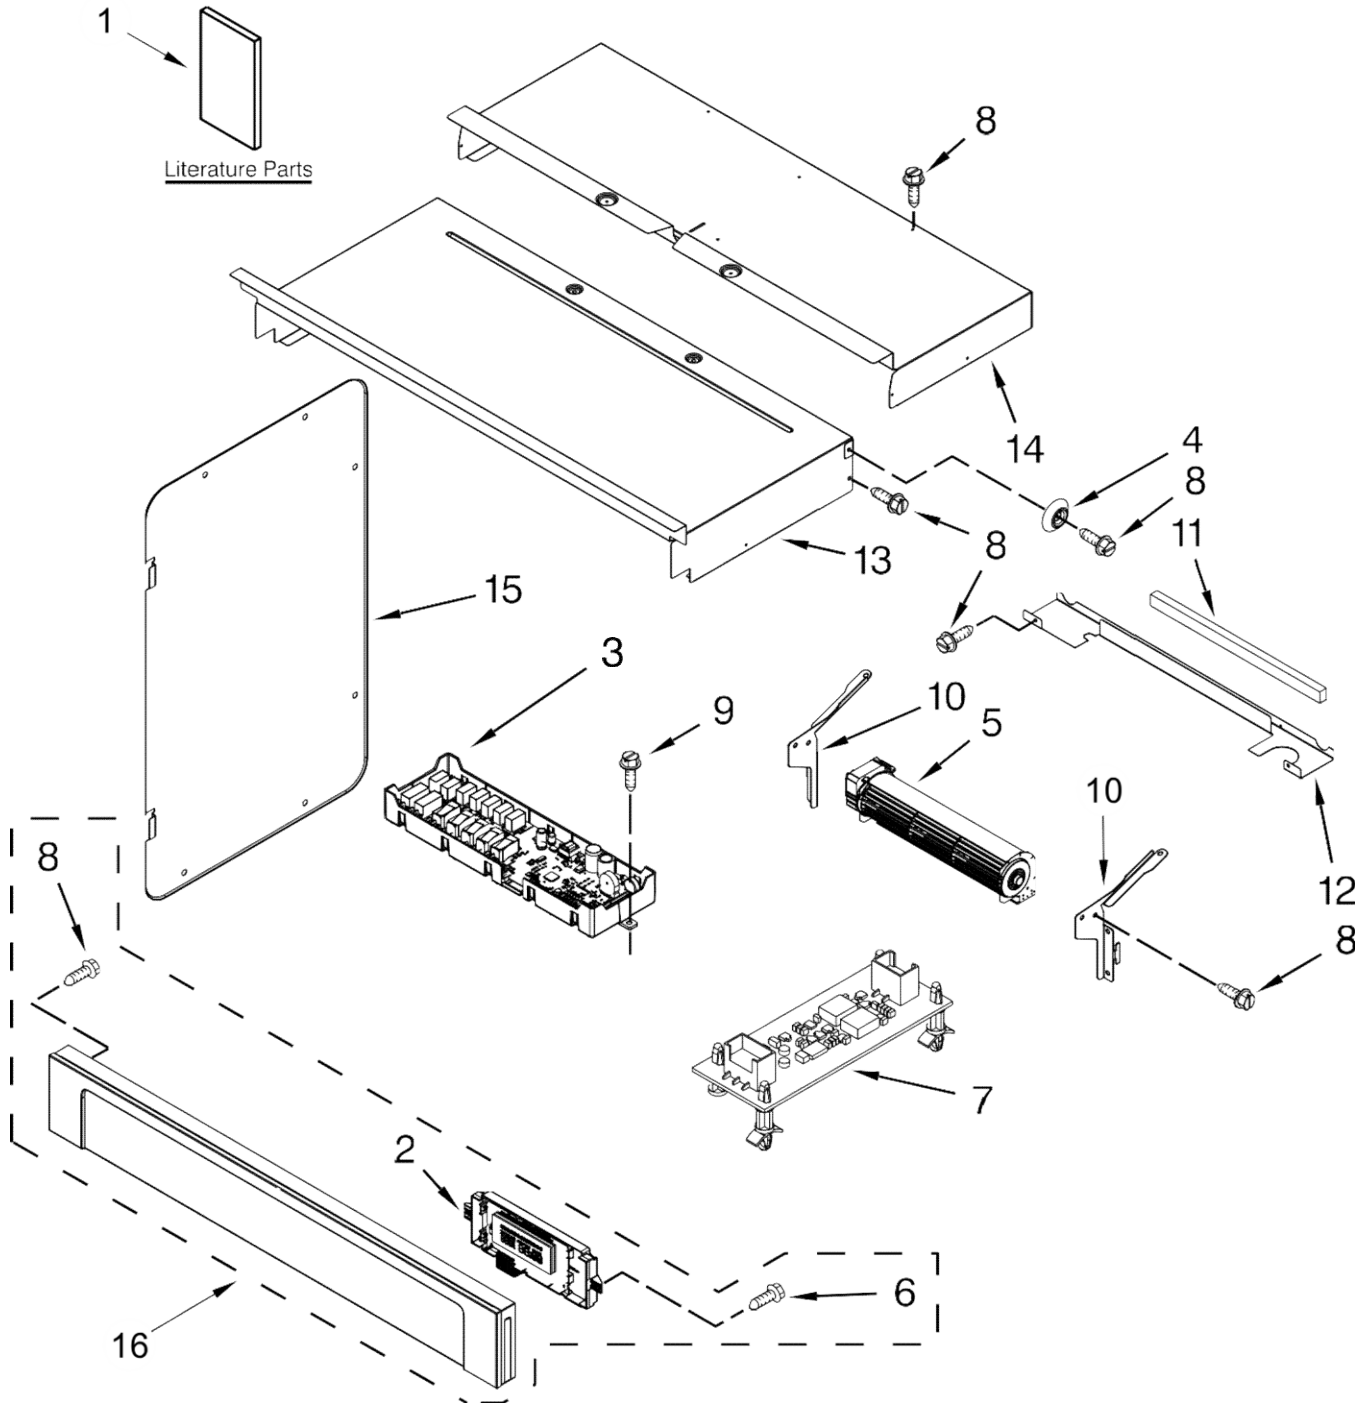

30" BUILT-IN ELECTRIC COMBINATION MICROWAVE WALL OVEN

MODELS:

WOC54EC0AB02 (Black)
WOC54EC0AW02 (White)
WOC54EC0AS02 (Stainless)

HORNO WOC54EC0AW02

HORNO WOC54EC0AW02

<u>Illus. No.</u>	<u>Part No.</u>	<u>Description</u>
1		Literature Parts
	W10354187	Guide, Use & Care (Oven)
	W10354188	Guide, Use & Care (Microwave Oven)
	W10351241	Instructions, Installation
	W10425195	Sheet, Tech
2	W10532438	Board, Display MRC2
3	W10632435	Board, MRC2 Main
4	W10618105	Spacer, Lateral
5	W10661038	Blower
6	7101P403-60	Screw
7	W10412514	Board, Wide Interface
8	7101P426-60	Screw
9	7101P434-60	Screw
10	W10655463	Bracket, Blower (Left)
	W10655462	Bracket, Blower (Right)
11	4451758	Block, Foam
12	W10655465	Chassis, Back Divider
13	W10318158	Chassis, Cover Top Front 30"

<u>Illus. No.</u>	<u>Part No.</u>	<u>Description</u>
14	W10283031	Chassis, Cover Top Back 30"
15	W10283033	Chassis, Side

<u>Illus. No.</u>	<u>Part No.</u>	<u>Description</u>
16		Assembly, Control Panel (Includes Overlay)
	W10540030	Black
	W10540031	White
	W10540029	Stainless
		FOLLOWING PARTS NOT ILLUSTRATED
	W10601518	Harness, Main
	W10389372	Harness, Fan & Turntable
	W10406103	Harness, Inverter
	W10371814	Harness, Interlock
	W10286223	Harness, Communication
	W10573327	Harness, Door Latch
	W10392129	Strap, Ground
	4450800	Screw, Grounding
	4448664	Clamp, Conduit
	W10190263	Clip, Latch Harness
	4450950	Conduit, Combo

HORNO WOC54EC0AW02

HORNO WOC54EC0AW02

<u>Illus. No.</u>	<u>Part No.</u>	<u>Description</u>
1	8285593	Cover, Connector
2	W10282946	Tube, Vent
3	W10616802	Receiver, Hinge
4	W10618102	Spacer, Base
5	W10314880	Latch, Motorized
6	W10730172	Top, Chassis
7	W10734063	Assembly, Light
8	W10283021	Support, Base (Right)
9	W10641572	Deflector, Blower
10	W10283042	Vent, Combo Center
11	W10282960	Gasket
12	W10616810	Cover, Vent Exhaust
13	W10318190	Side, Chassis