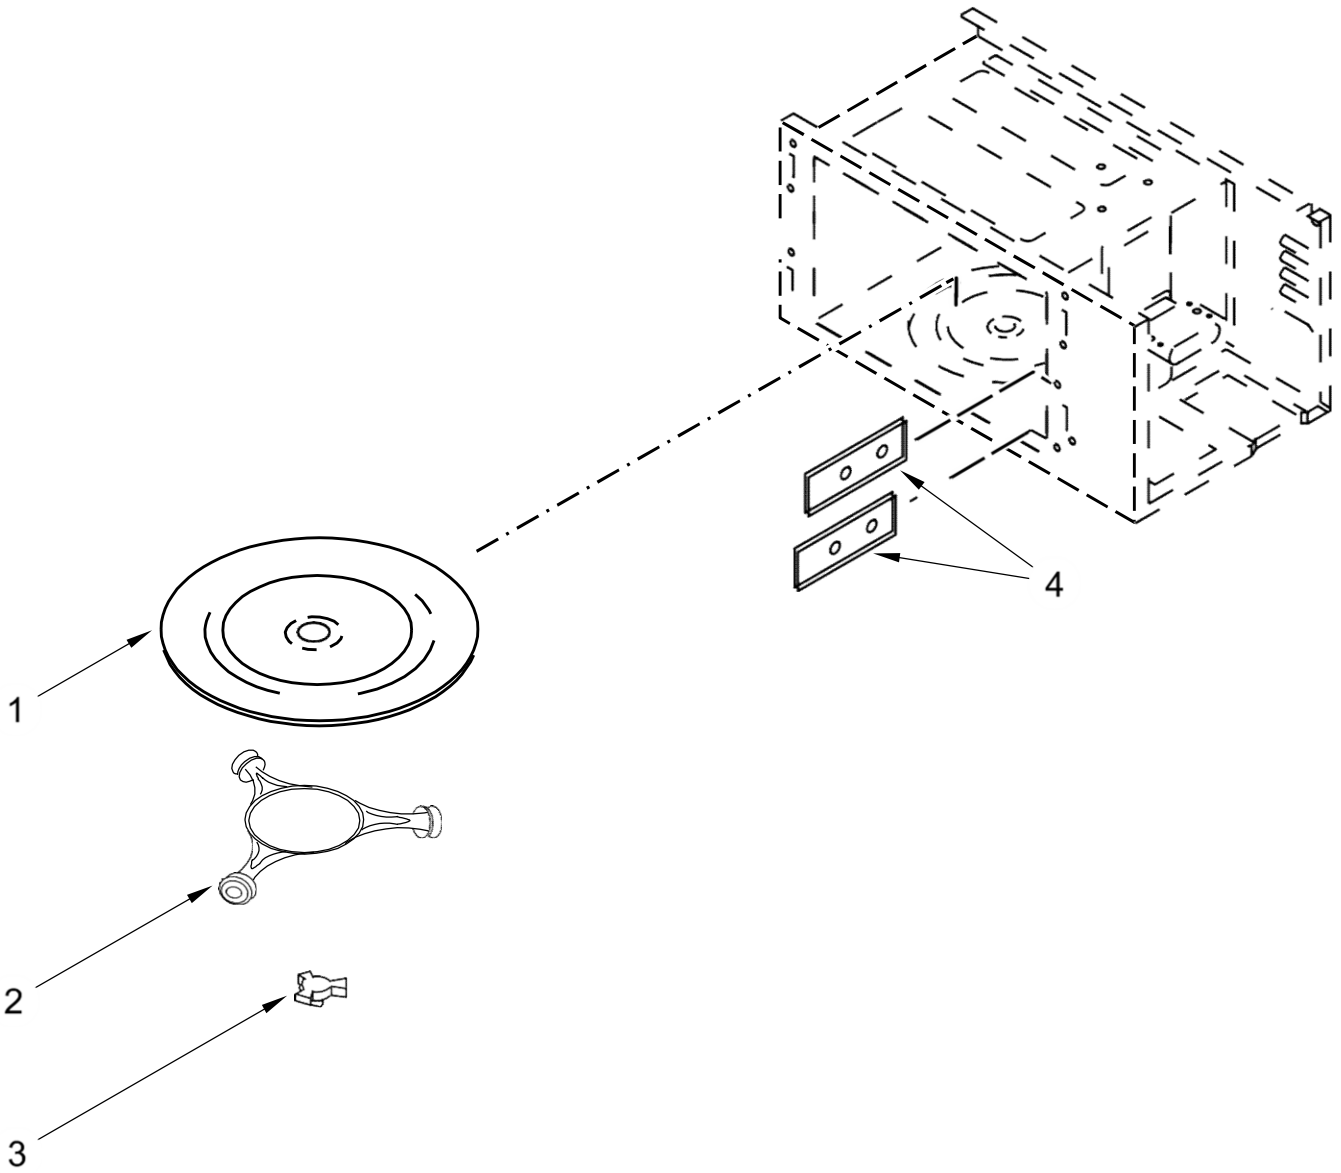

HORNO WOC54EC0AW02