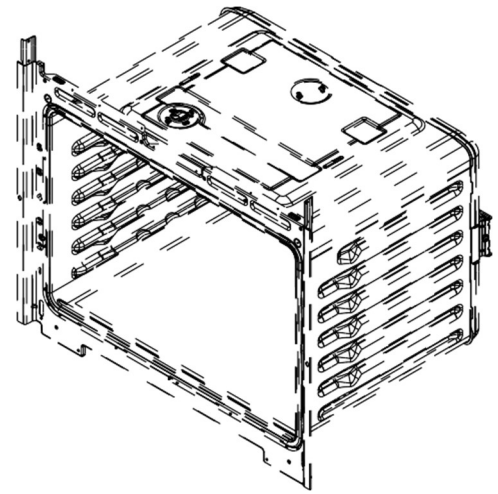

HORNO WOC54EC0AW02

Distribuidor Autorizado

SurteRápido.com

Venta de Refacciones
Electrodomesticas

HORNO WOC54EC0AW02

<u>Illus.</u> <u>No.</u>	<u>Part No.</u>	<u>Description</u>
1	W10260252	Element, Broil
2	W10317430	Rack, Oven
3	W10318198	Tray, Hidden Bake

<u>Illus.</u> <u>No.</u>	<u>Part No.</u>	<u>Description</u>
4	7101P376-60	Screw
5	7101P426-60	Screw

<u>Illus.</u> <u>No.</u>	<u>Part No.</u>	<u>Description</u>
6	W10282957	Crossbar, Hidden Bake Tray
7	W10546517	Element, Bake