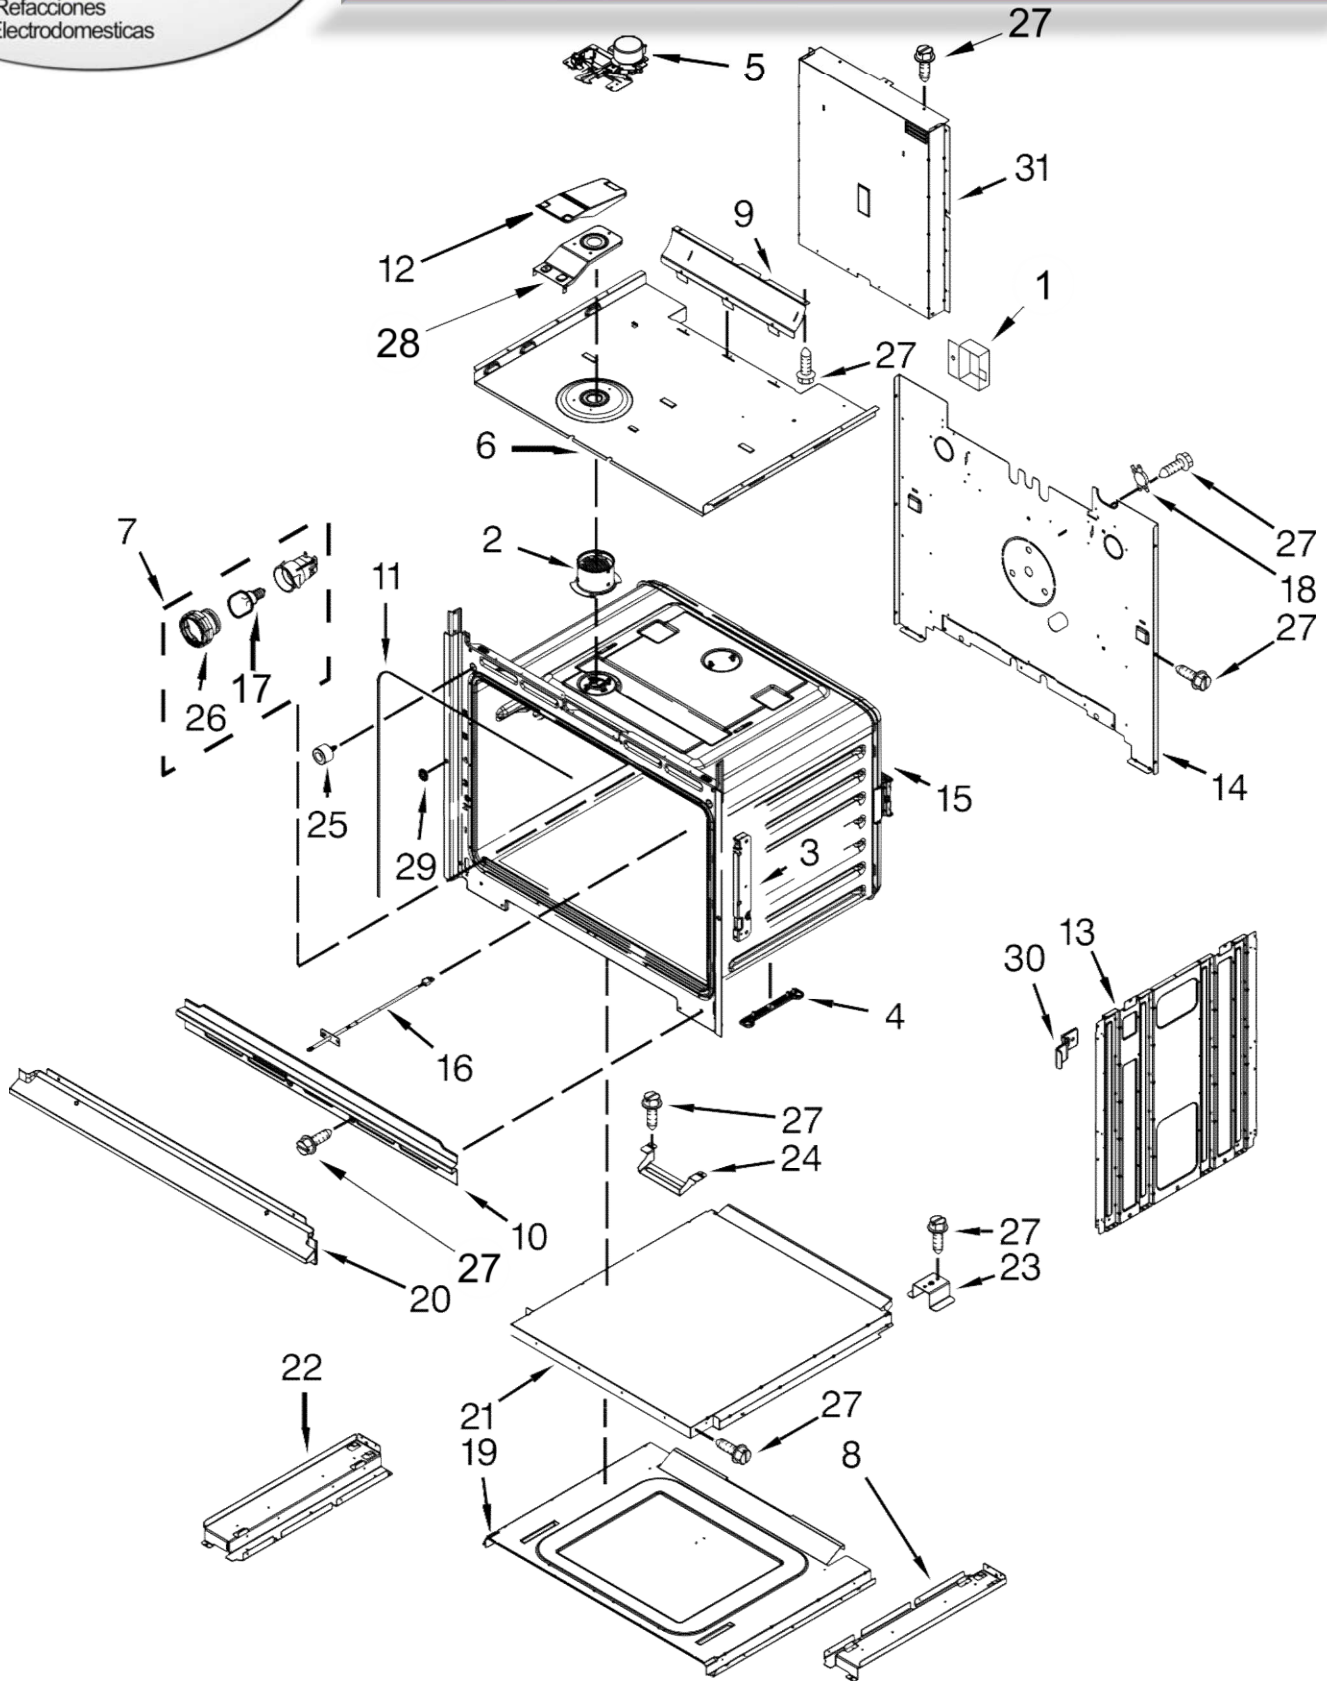

30" BUILT-IN ELECTRIC COMBINATION MICROWAVE WALL OVEN

MODELS:

WOC54EC0AB02 (Black)
WOC54EC0AW02 (White)
WOC54EC0AS02 (Stainless)

HORNO WOC54EC0AW02

HORNO WOC54EC0AW02

<u>Illus. No.</u>	<u>Part No.</u>	<u>Description</u>
1		Literature Parts
	W10354187	Guide, Use & Care (Oven)
	W10354188	Guide, Use & Care (Microwave Oven)
	W10351241	Instructions, Installation
	W10425195	Sheet, Tech
2	W10532438	Board, Display MRC2
3	W10632435	Board, MRC2 Main
4	W10618105	Spacer, Lateral
5	W10661038	Blower
6	7101P403-60	Screw
7	W10412514	Board, Wide Interface
8	7101P426-60	Screw
9	7101P434-60	Screw
10	W10655463	Bracket, Blower (Left)
	W10655462	Bracket, Blower (Right)
11	4451758	Block, Foam
12	W10655465	Chassis, Back Divider
13	W10318158	Chassis, Cover Top Front 30"

<u>Illus. No.</u>	<u>Part No.</u>	<u>Description</u>
14	W10283031	Chassis, Cover Top Back 30"
15	W10283033	Chassis, Side

<u>Illus. No.</u>	<u>Part No.</u>	<u>Description</u>
16		Assembly, Control Panel (Includes Overlay)
	W10540030	Black
	W10540031	White
	W10540029	Stainless
		FOLLOWING PARTS NOT ILLUSTRATED
	W10601518	Harness, Main
	W10389372	Harness, Fan & Turntable
	W10406103	Harness, Inverter
	W10371814	Harness, Interlock
	W10286223	Harness, Communication
	W10573327	Harness, Door Latch
	W10392129	Strap, Ground
	4450800	Screw, Grounding
	4448664	Clamp, Conduit
	W10190263	Clip, Latch Harness
	4450950	Conduit, Combo

HORNO WOC54EC0AW02

HORNO WOC54EC0AW02

<u>Illus. No.</u>	<u>Part No.</u>	<u>Description</u>
1	8285593	Cover, Connector
2	W10282946	Tube, Vent
3	W10616802	Receiver, Hinge
4	W10618102	Spacer, Base
5	W10314880	Latch, Motorized
6	W10730172	Top, Chassis
7	W10734063	Assembly, Light
8	W10283021	Support, Base (Right)
9	W10641572	Deflector, Blower
10	W10283042	Vent, Combo Center
11	W10282960	Gasket
12	W10616810	Cover, Vent Exhaust
13	W10318190	Side, Chassis