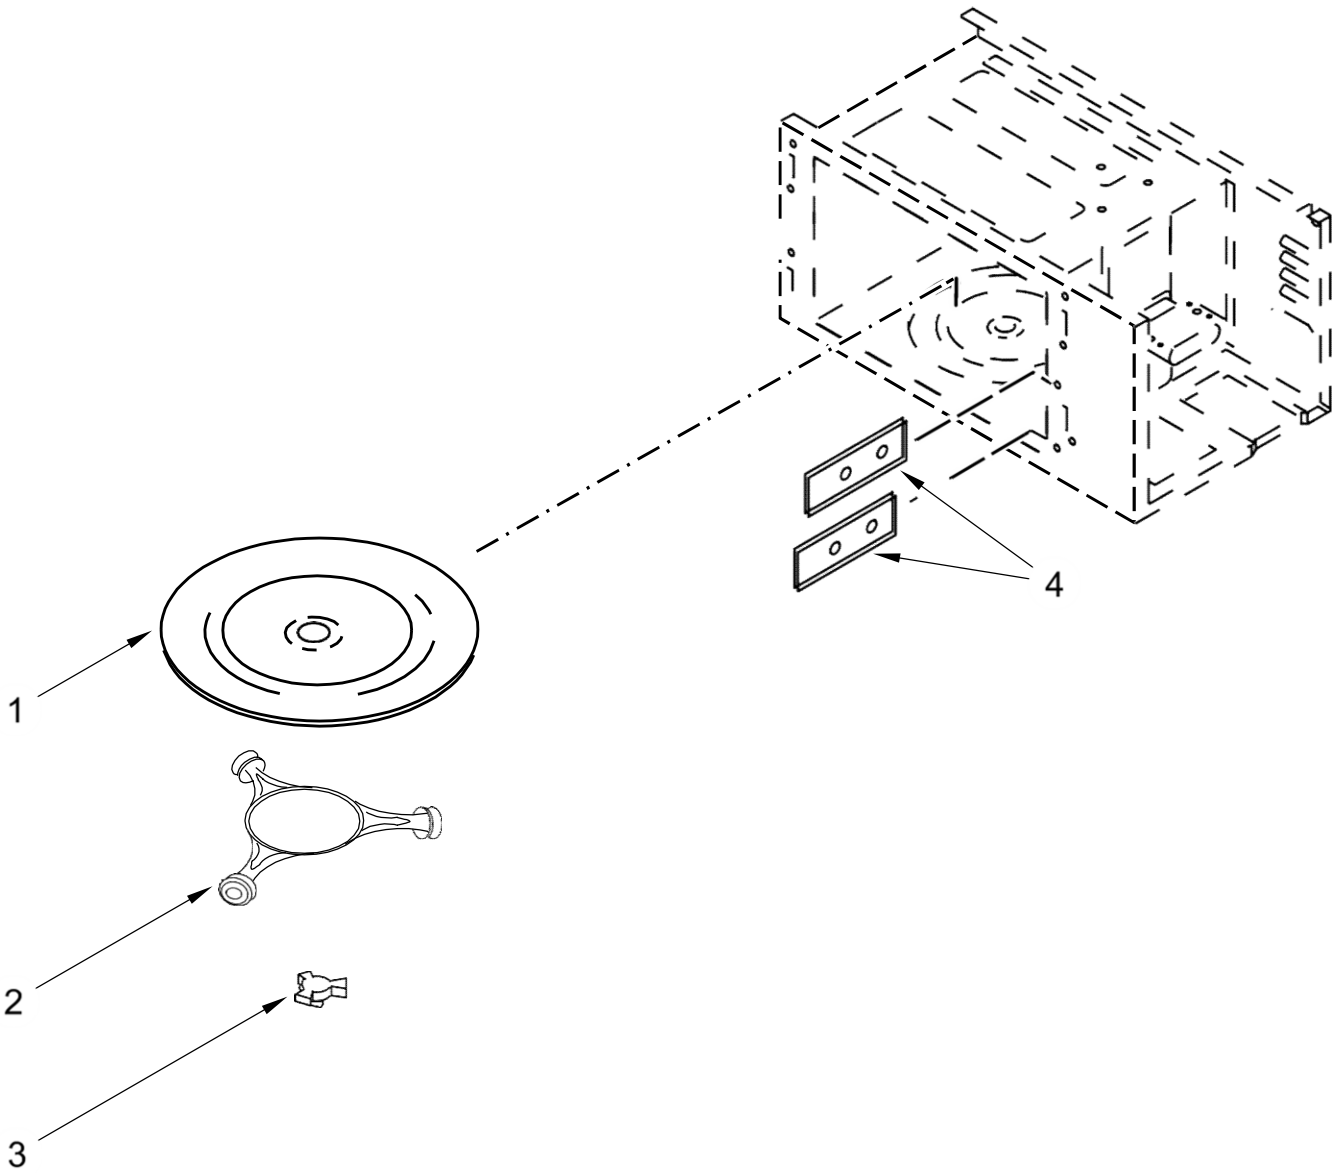

HORNO WOC54EC0AW03

<u>Illus. No.</u>	<u>Part No.</u>	<u>Description</u>
1	W10586836	Control, Electric
2	461967017491	Trim, Side (Left)
3	W10367739	Trim, Side (Right)
4	461968973241	Vent, Top Microwave
5	W10692851	Filter, Noise
6	461967848621	Transformer, Light (20V)
7	241908600053	Fuse
8	4375231	Block, Fuse
9	461967846741	Thermostat, Magnetron
10	461967847321	Magnetron
11	W10465869	Spring, Lamp

<u>Illus. No.</u>	<u>Part No.</u>	<u>Description</u>
12	W10490593	Holder, Lamp
13	W10795595	Lamp, Halogen
14	W10389447	Thermostat
15	W10330566	Switch
16	8205683	Holder, Switch
17	423107022541	Reflector
18	423107720491	Lens, Lamp
19	461967010591	Clip, Spring
20	461967848971	Motor, Turntable
21	461967825321	Screw
22	461968979601	Hinge, Door
23	461968969271	Assembly, Cooling Fan
24	W10468206	Inverter

<u>Illus. No.</u>	<u>Part No.</u>	<u>Description</u>
25	461967825971	Screw
26	W10120235	Rod, Release
27	251968600013	Pin, Damper
28	461967570351	Spring, Torsion
29	461967750494	Support
30	461967750483	Arm, Sliding
31	W10460457	Sensor, Humidity
32	W10358241	Assembly, Interlock Switch
33	461967753742	Adapter, Turntable Motor
34	461967008461	Support, Bottom
35	461967510191	Bushing

HORNO WOC54EC0AW03