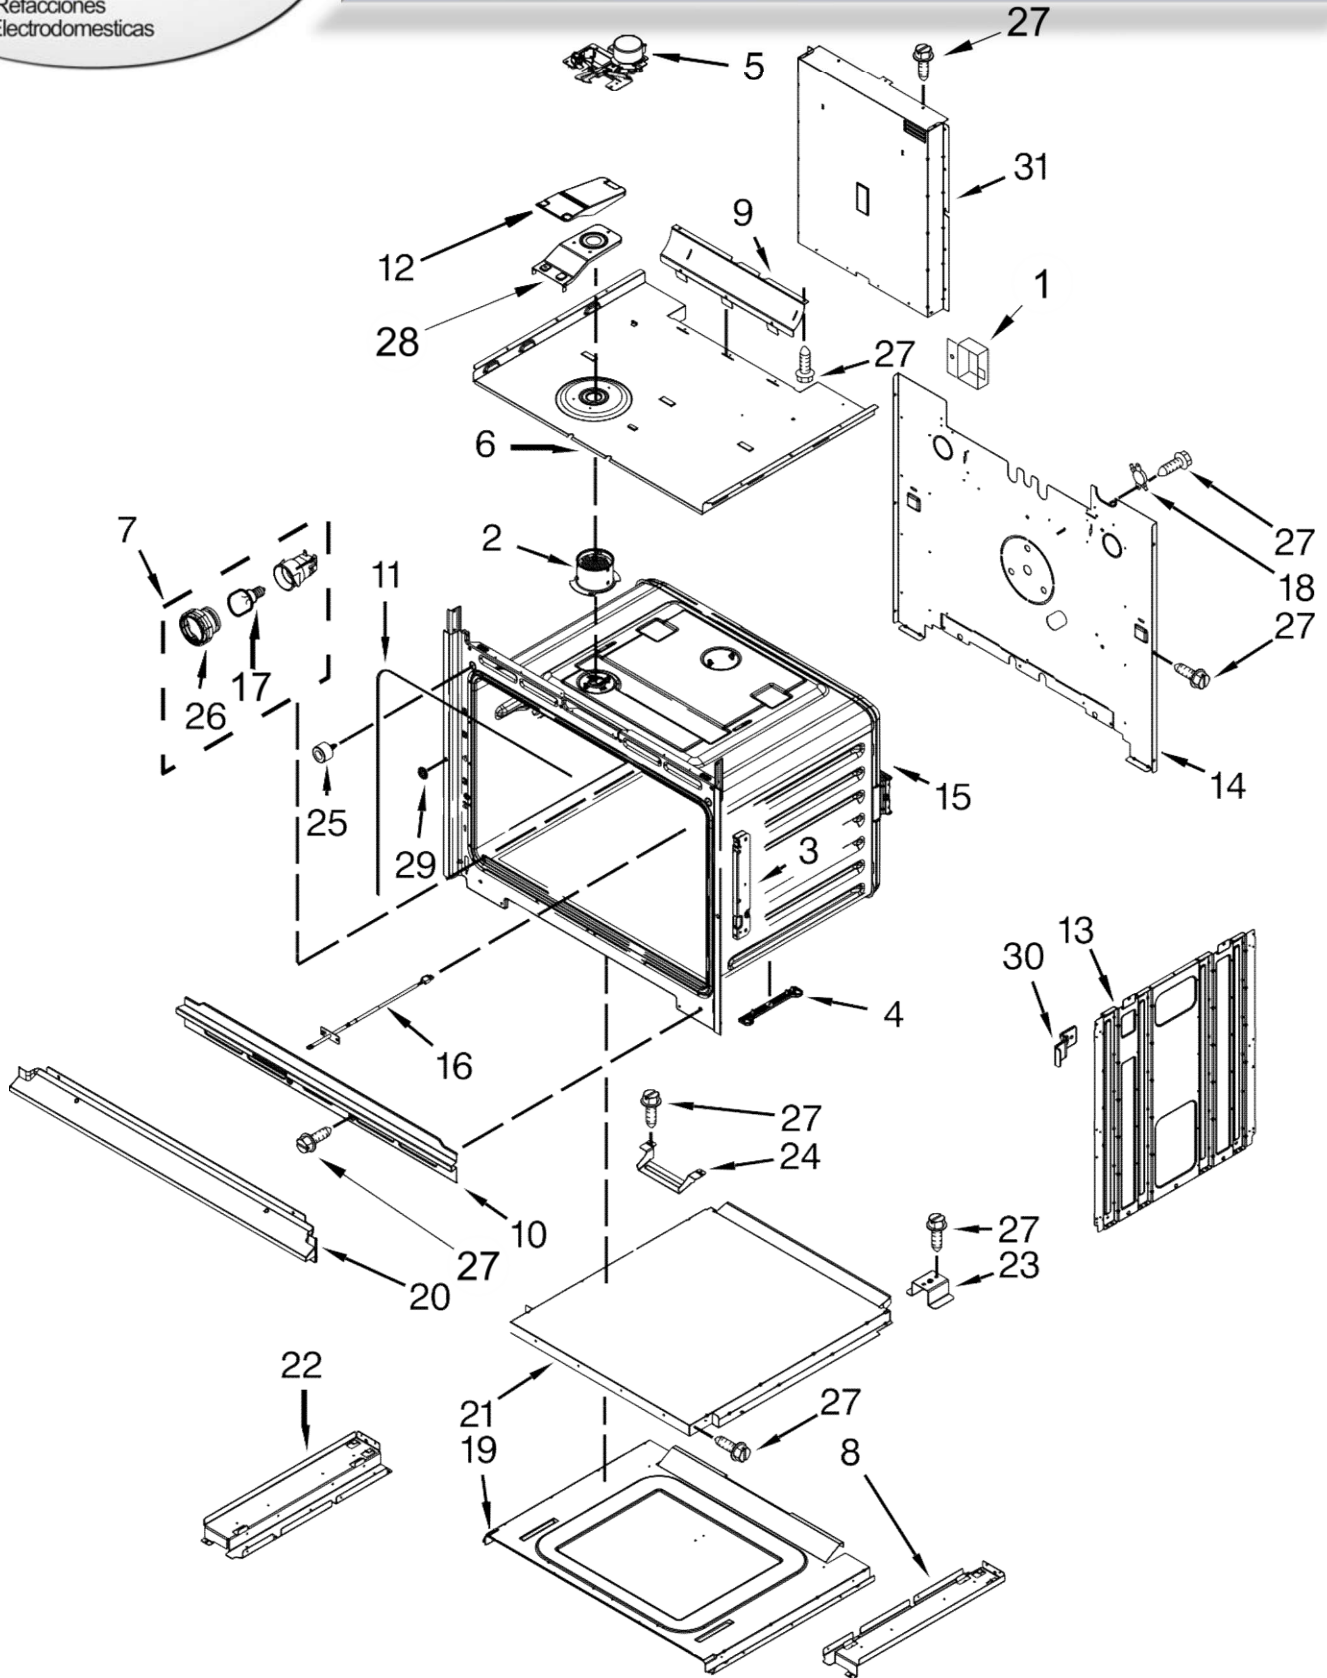

30" BUILT-IN ELECTRIC COMBINATION MICROWAVE WALL OVEN

MODELS:

WOC54EC0AB03 (Black)
WOC54EC0AW03 (White)
WOC54EC0AS03 (Stainless)

HORNO WOC54EC0AW03

HORNO WOC54EC0AW03

<u>Illus. No.</u>	<u>Part No.</u>	<u>Description</u>
1		Literature Parts
	W10796009	Guide, Use & Care (Oven)
	W10798191	Guide, Use & Care (Microwave Oven)
	W10696163	Instructions, Installation
	W10796080	Sheet, Tech
2	W10752316	Board, Display MRC2
3	W10759189	Board, MRC2 Main
4	W10618105	Spacer, Lateral
5	W10661038	Blower
6	7101P403-60	Screw
7	W10412514	Board, Wide Interface
8	7101P426-60	Screw
9	7101P434-60	Screw
10	W10655463	Bracket, Blower (Left)
	W10655462	Bracket, Blower (Right)
11	4451758	Block, Foam
12	W10618126	Chassis, Back Divider
13	W10318158	Chassis, Cover Top Front 30"

<u>Illus. No.</u>	<u>Part No.</u>	<u>Description</u>
14	W10283031	Chassis, Cover Top Back 30"
15	W10655467	Chassis, Combo Side

<u>Illus. No.</u>	<u>Part No.</u>	<u>Description</u>
16		Assembly, Control Panel (Includes Overlay)
	W10812354	Black
	W10812355	White
	W10812356	Stainless
		FOLLOWING PARTS NOT ILLUSTRATED
	W10778560	Harness, Main
	W10389372	Harness, Fan & Turntable
	W10406103	Harness, Inverter
	W10371814	Harness, Interlock
	W10778562	Harness, Communication
	W10573327	Harness, Door Latch
	W10392129	Strap, Ground
	4450800	Screw, Grounding
	4448664	Clamp, Conduit
	W10190263	Clip, Harness
	4450950	Conduit, Combo

HORNO WOC54EC0AW03

HORNO WOC54EC0AW03

<u>Illus. No.</u>	<u>Part No.</u>	<u>Description</u>
1	8285593	Cover, Connector
2	W10282946	Tube, Vent
3	W10616802	Receiver, Hinge
4	W10618102	Spacer, Base
5	W10314880	Latch, Motorized
6	W10813743	Top, Chassis
7	W10734063	Assembly, Light
8	W10283021	Support, Base (Right)
9	W10641572	Deflector, Blower
10	W10283042	Vent, Combo Center
11	W10282960	Gasket
12	W10616810	Cover, Vent Exhaust
13	W10318190	Side, Chassis