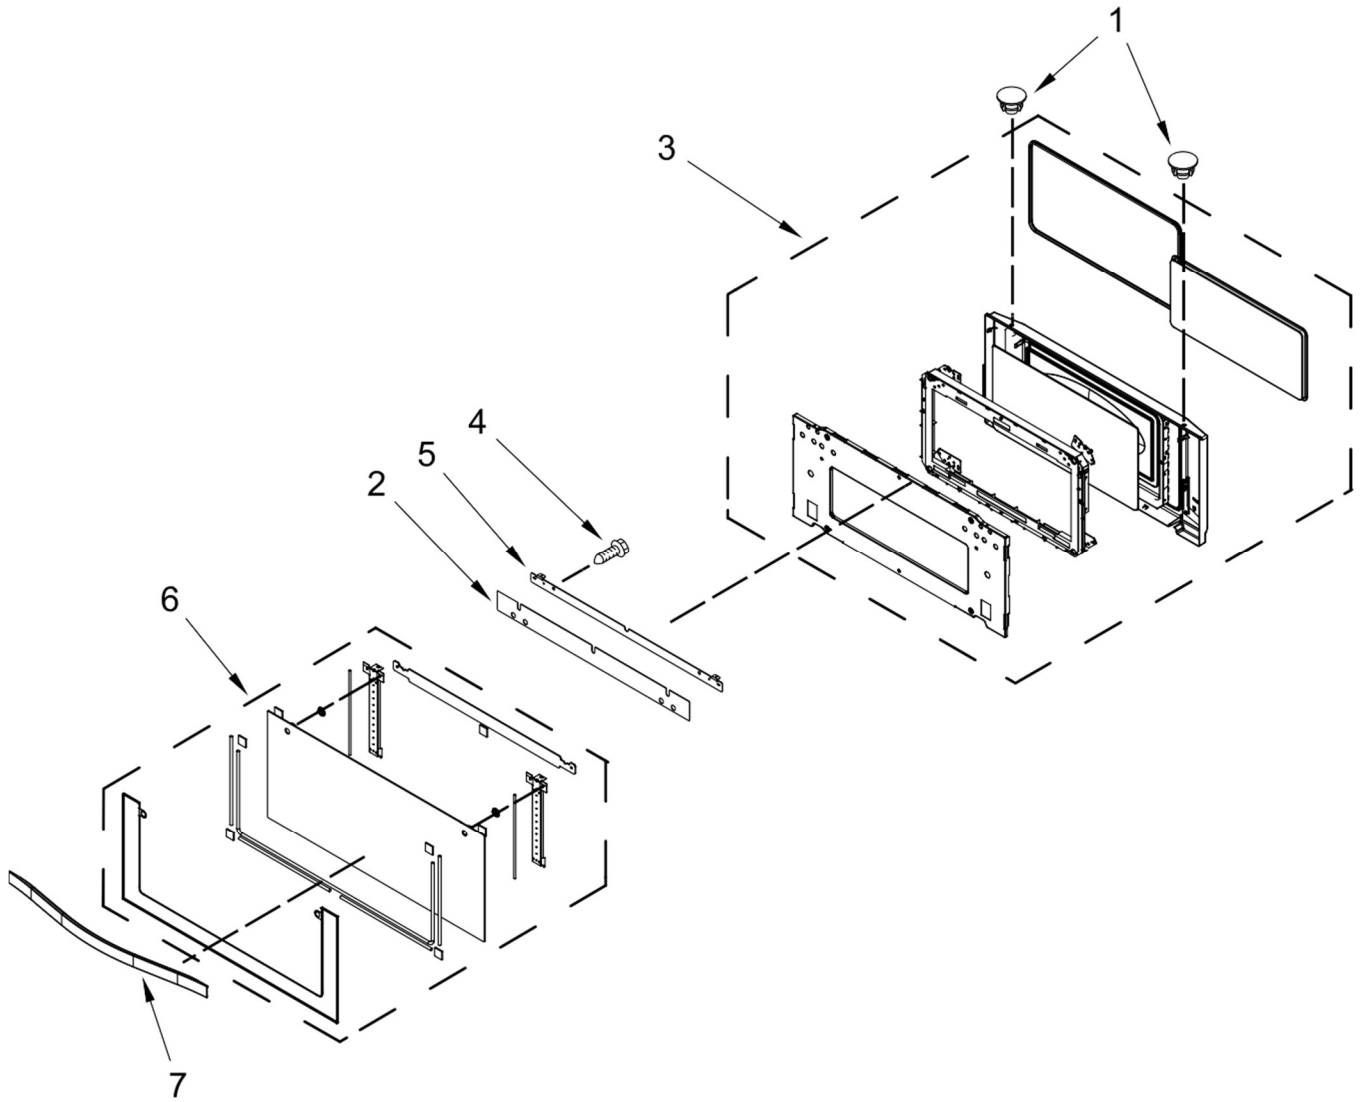

HORNO WOC54EC0AW03

Distribuidor Autorizado

Venta de Refacciones
Electrodomesticas

HORNO WOC54EC0AW03

<u>Illus.</u> <u>No.</u>	<u>Part No.</u>	<u>Description</u>
1	8304588BL	Cap, Screw
2	W10359769	Foam, Handle
3	W10687342	Assembly, Inner Door
4	7101P338-60	Screw
5	W10407600	Bracket, Door

<u>Illus.</u> <u>No.</u>	<u>Part No.</u>	<u>Description</u>
6		Assembly, Outer Door
	W10352610	Black
	W10352611	White
	W10329466	Stainless

<u>Illus.</u> <u>No.</u>	<u>Part No.</u>	<u>Description</u>
7		Assembly, Handle
	W10327379	Black
	W10327380	White
	W10317136	Stainless