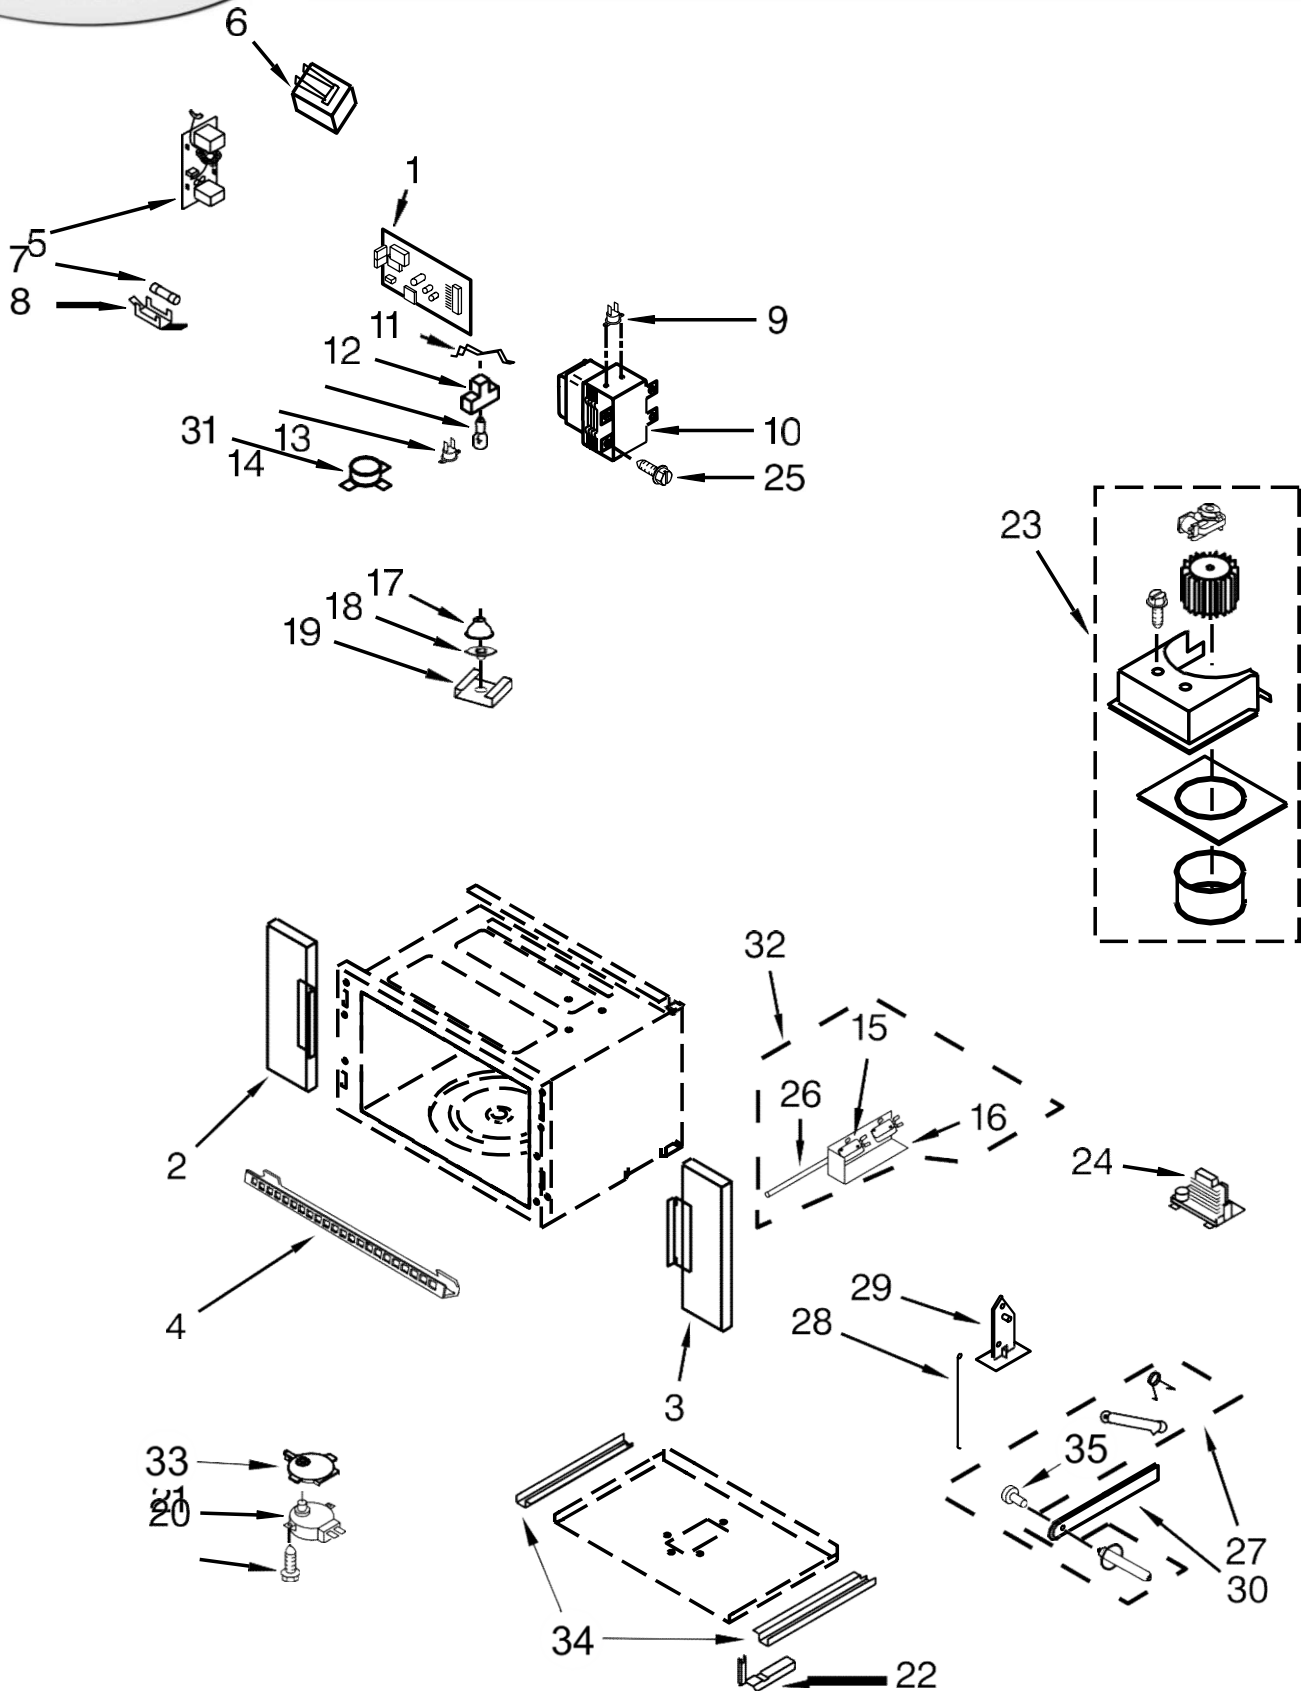

HORNO WOC54EC0AW03

HORNO WOC54EC0AW03

<u>Illus. No.</u>	<u>Part No.</u>	<u>Description</u>
1	W10586836	Control, Electric
2	461967017491	Trim, Side (Left)
3	W10367739	Trim, Side (Right)
4	461968973241	Vent, Top Microwave
5	W10692851	Filter, Noise
6	461967848621	Transformer, Light (20V)
7	241908600053	Fuse
8	4375231	Block, Fuse
9	461967846741	Thermostat, Magnetron
10	461967847321	Magnetron
11	W10465869	Spring, Lamp

<u>Illus. No.</u>	<u>Part No.</u>	<u>Description</u>
12	W10490593	Holder, Lamp
13	W10795595	Lamp, Halogen
14	W10389447	Thermostat
15	W10330566	Switch
16	8205683	Holder, Switch
17	423107022541	Reflector
18	423107720491	Lens, Lamp
19	461967010591	Clip, Spring
20	461967848971	Motor, Turntable
21	461967825321	Screw
22	461968979601	Hinge, Door
23	461968969271	Assembly, Cooling Fan
24	W10468206	Inverter

<u>Illus. No.</u>	<u>Part No.</u>	<u>Description</u>
25	461967825971	Screw
26	W10120235	Rod, Release
27	251968600013	Pin, Damper
28	461967570351	Spring, Torsion
29	461967750494	Support
30	461967750483	Arm, Sliding
31	W10460457	Sensor, Humidity
32	W10358241	Assembly, Interlock Switch
33	461967753742	Adapter, Turntable Motor
34	461967008461	Support, Bottom
35	461967510191	Bushing