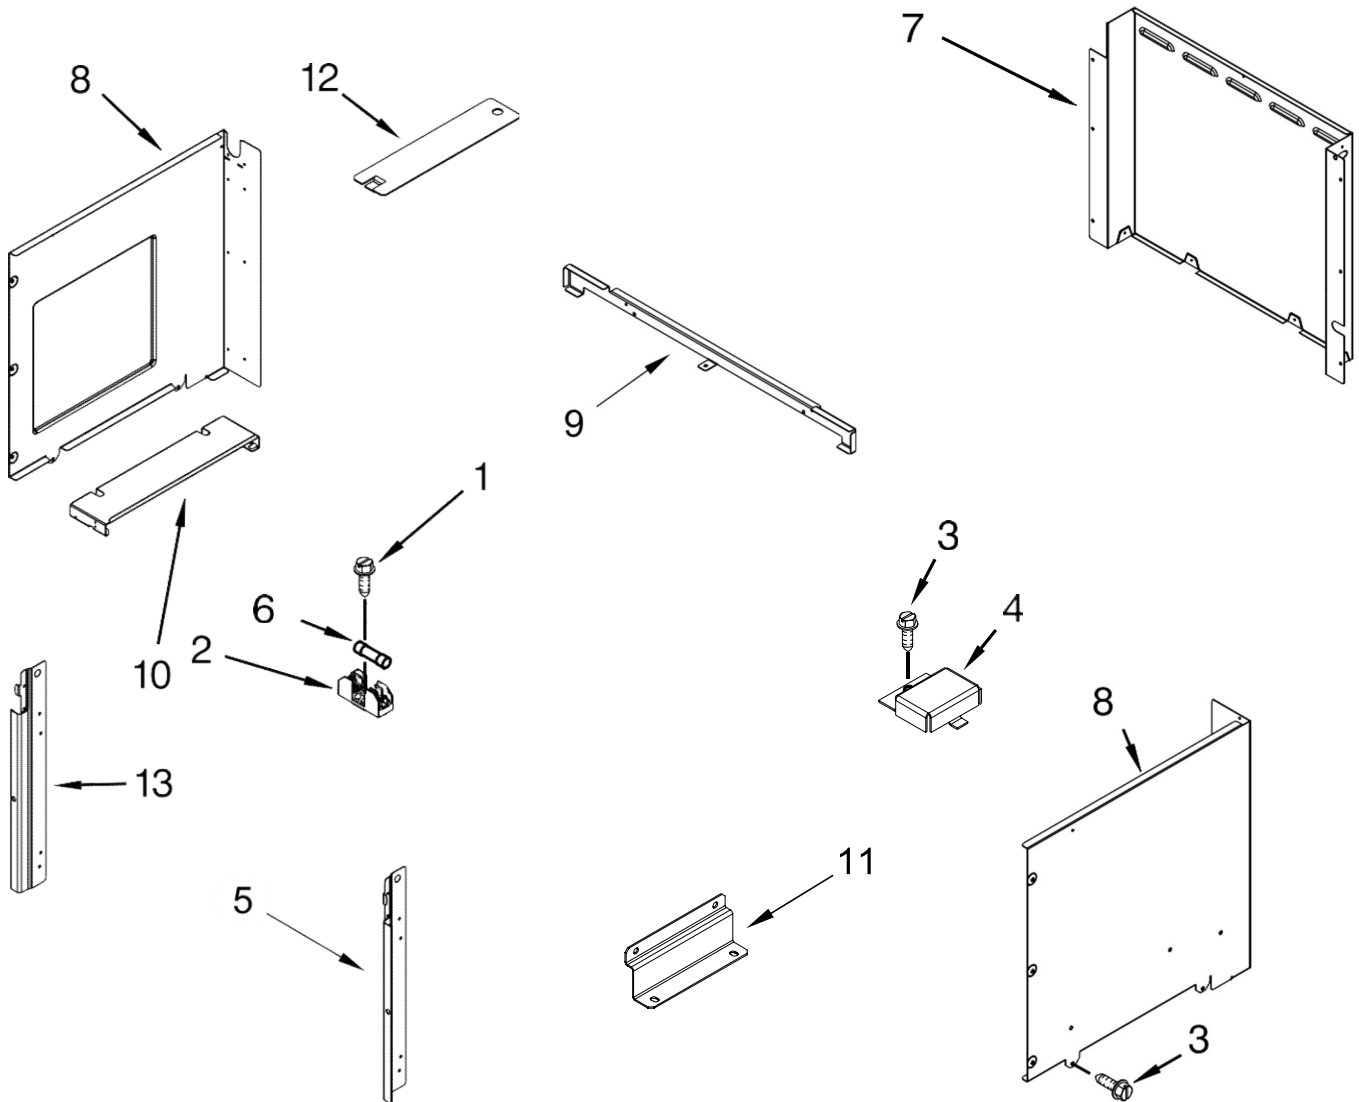

HORNO WOC54EC0AW03

HORNO WOC54EC0AW03

<u>Illus. No.</u>	<u>Part No.</u>	<u>Description</u>
1	7101P060-60	Screw
2	4454949	Holder, Fuse
3	7101P426-60	Screw
4	8285593	Cover, Connector
5	W10360518	Rail, Side (Right)
6	W10017410	Fuse, Time Delay

<u>Illus. No.</u>	<u>Part No.</u>	<u>Description</u>
7	W10519707	Cover, Back Duct
8	W10655466	Chassis, Combo Side (Left)
	W10283029	Chassis, Combo Side (Right)
9	W10283022	Support, Crossbar
10	W10356644	Support, Microwave Module

<u>Illus. No.</u>	<u>Part No.</u>	<u>Description</u>
11	W10283024	Side, Bracket
12	W10356437	Cover, Slot Module
13	W10360516	Rail, Side (Left)