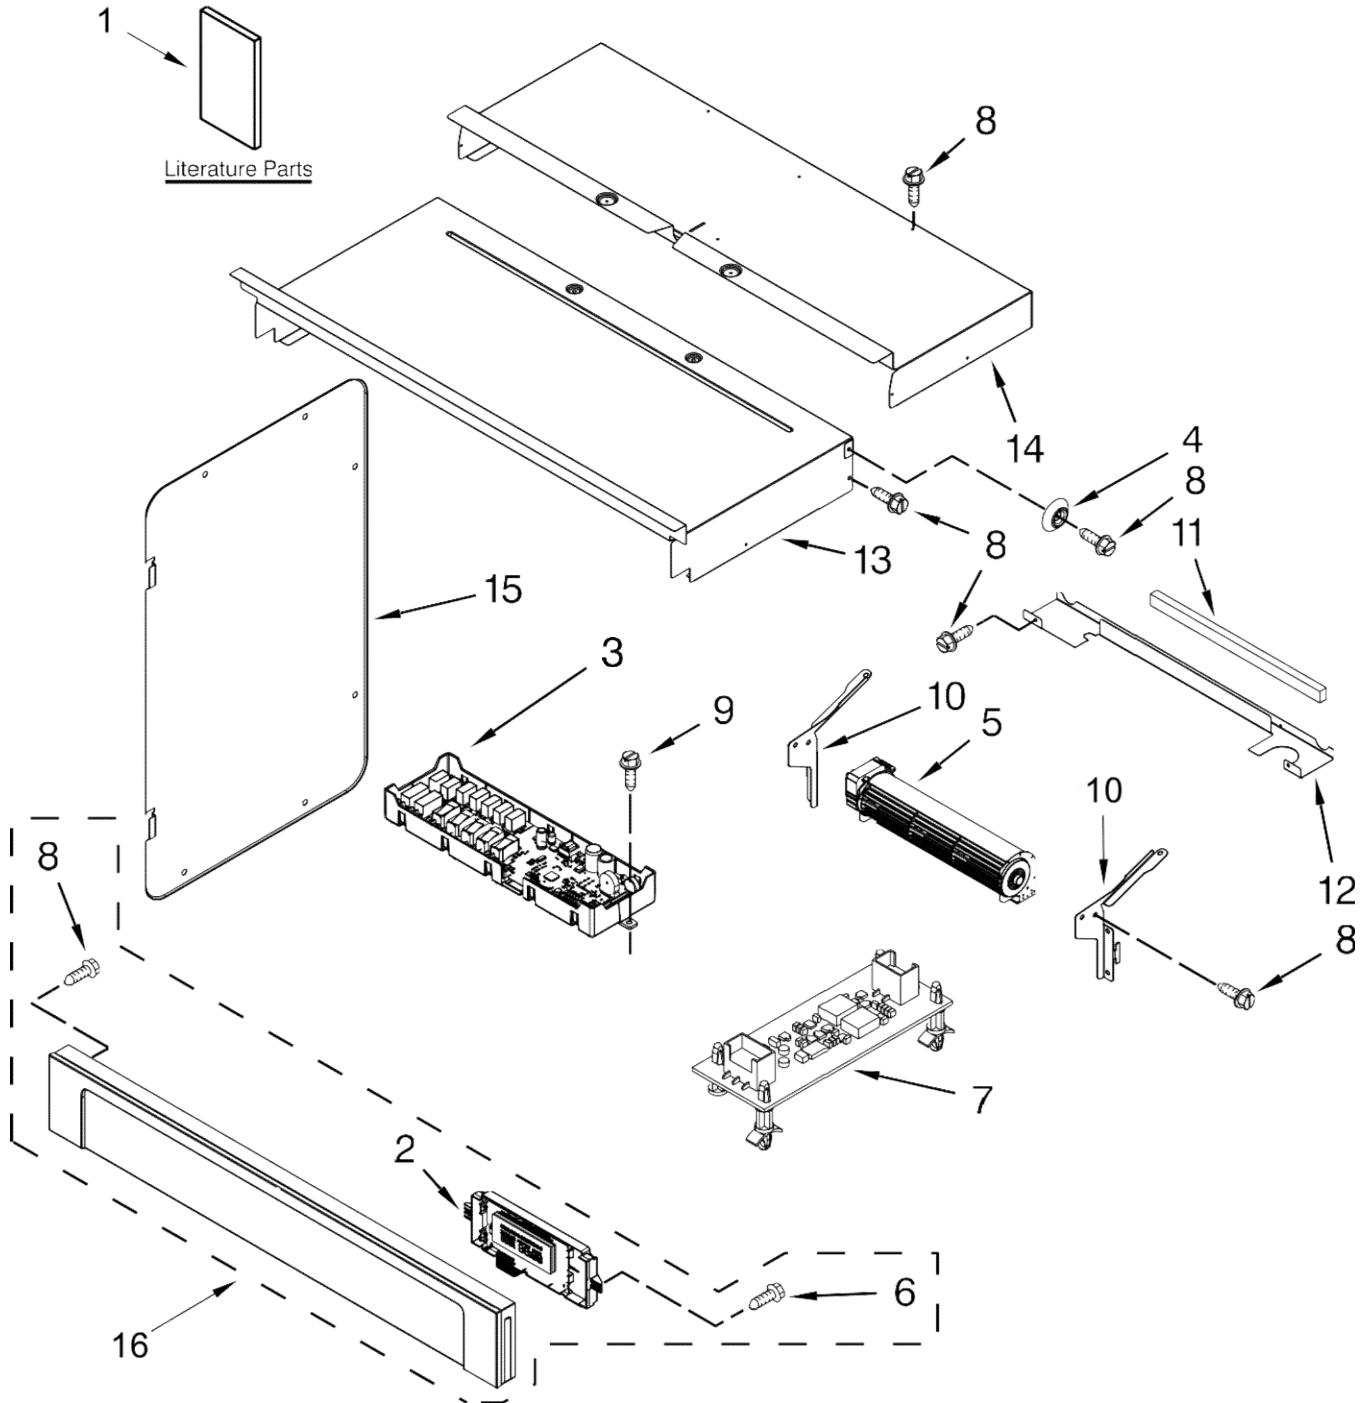

30" BUILT-IN ELECTRIC COMBINATION MICROWAVE WALL OVEN

MODELS:

WOC54EC0AB03 (Black)
WOC54EC0AW03 (White)
WOC54EC0AS03 (Stainless)

HORNO WOC54EC0AW03

HORNO WOC54EC0AW03

<u>Illus. No.</u>	<u>Part No.</u>	<u>Description</u>
1		Literature Parts
	W10796009	Guide, Use & Care (Oven)
	W10798191	Guide, Use & Care (Microwave Oven)
	W10696163	Instructions, Installation
	W10796080	Sheet, Tech
2	W10752316	Board, Display MRC2
3	W10759189	Board, MRC2 Main
4	W10618105	Spacer, Lateral
5	W10661038	Blower
6	7101P403-60	Screw
7	W10412514	Board, Wide Interface
8	7101P426-60	Screw
9	7101P434-60	Screw
10	W10655463	Bracket, Blower (Left)
	W10655462	Bracket, Blower (Right)
11	4451758	Block, Foam
12	W10618126	Chassis, Back Divider
13	W10318158	Chassis, Cover Top Front 30"

<u>Illus. No.</u>	<u>Part No.</u>	<u>Description</u>
14	W10283031	Chassis, Cover Top Back 30"
15	W10655467	Chassis, Combo Side

<u>Illus. No.</u>	<u>Part No.</u>	<u>Description</u>
16		Assembly, Control Panel (Includes Overlay)
	W10812354	Black
	W10812355	White
	W10812356	Stainless
		FOLLOWING PARTS NOT ILLUSTRATED
	W10778560	Harness, Main
	W10389372	Harness, Fan & Turntable
	W10406103	Harness, Inverter
	W10371814	Harness, Interlock
	W10778562	Harness, Communication
	W10573327	Harness, Door Latch
	W10392129	Strap, Ground
	4450800	Screw, Grounding
	4448664	Clamp, Conduit
	W10190263	Clip, Harness
	4450950	Conduit, Combo

HORNO WOC54EC0AW03

HORNO WOC54EC0AW03

<u>Illus. No.</u>	<u>Part No.</u>	<u>Description</u>
1	8285593	Cover, Connector
2	W10282946	Tube, Vent
3	W10616802	Receiver, Hinge
4	W10618102	Spacer, Base
5	W10314880	Latch, Motorized
6	W10813743	Top, Chassis
7	W10734063	Assembly, Light
8	W10283021	Support, Base (Right)
9	W10641572	Deflector, Blower
10	W10283042	Vent, Combo Center
11	W10282960	Gasket
12	W10616810	Cover, Vent Exhaust
13	W10318190	Side, Chassis